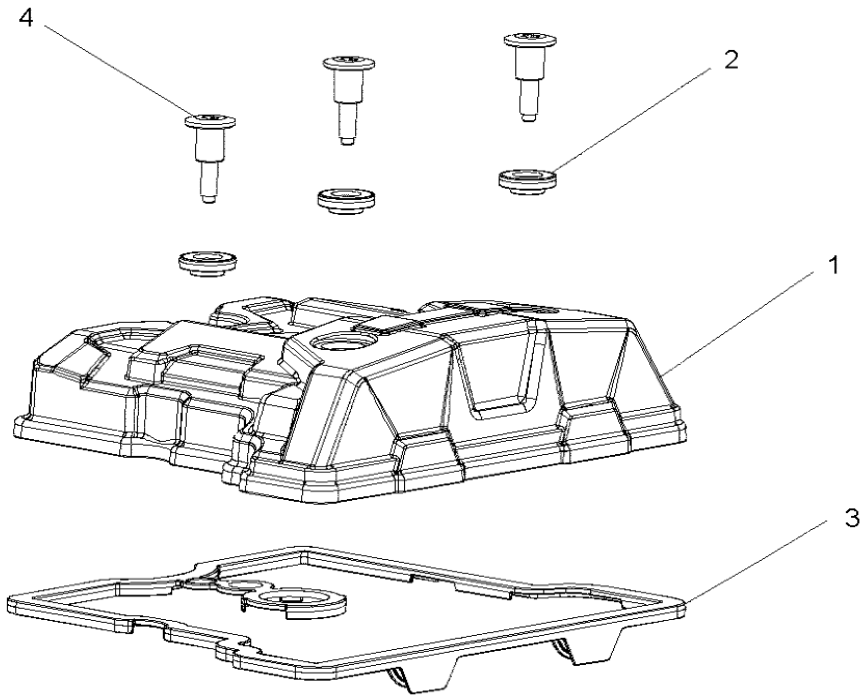

ENGINE, VALVE COVER

2017 RZR RZR 570 EU (R04) - Z17VHA57FJ

POS	SAP	Part Name	Qty
1	1046054	COVER, VALVE	1
2	1011796	ISOLATOR, VALVE COVER	3
3	1011809	SEAL, VALVE COVER	1
4	1039730	BOLT, SHOULDER	3