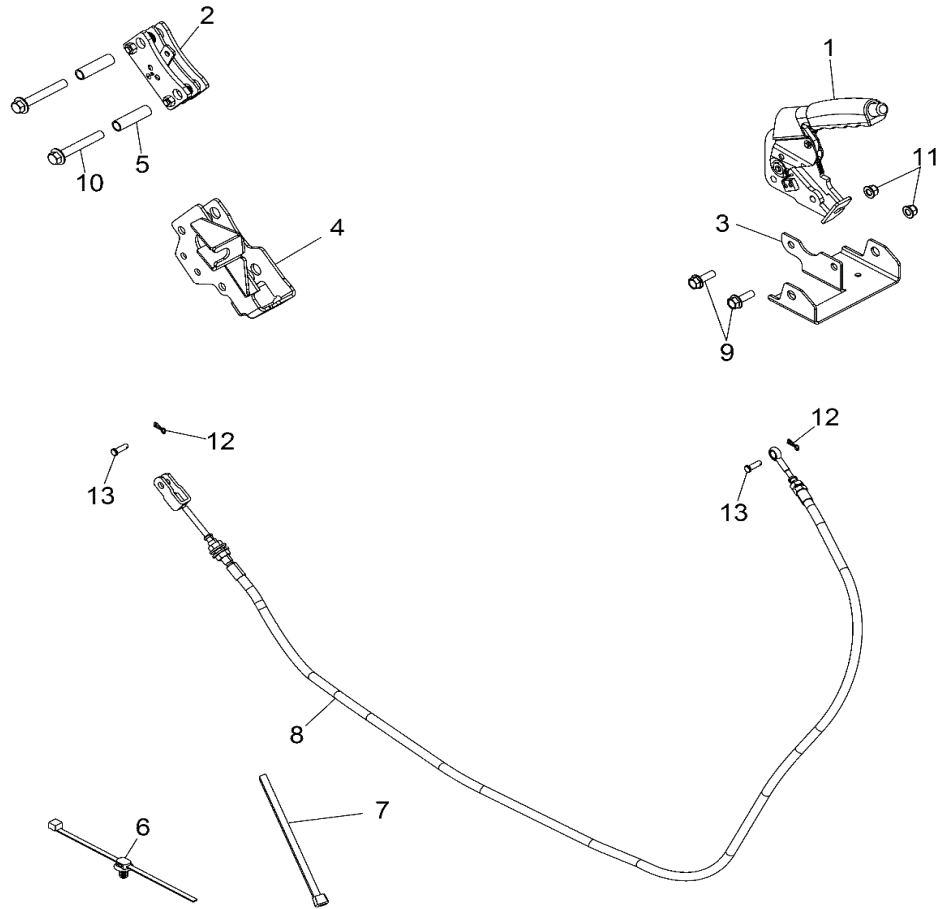

# BRAKES, BRAKE LINES AND MASTER CYLINDER

2017 RZR RZR 570 EU (R04) - Z17VHA57FJ

POS	SAP	Part Name	Qty
1	1039184	ASM-TANDEM MASTER CYL,HB II [INCL 2-4]	1
2	1045842	KIT, CAP, MASTER CYLINDER TANDEM	1
3	1045843	KIT, CLEVIS, MASTER CYLINDER TANDEM	1
4	1045844	KIT-NUTS,CLEVIS,M/C TANDEM	1
5	1045845	LINE-BRAKE,REAR,LEFT,BRD,INTL	1
6	1045846	LINE-BRAKE,FRONT,RIGHT,BRD,INT	1
7	1039368	BOLT-BANJO, 10MM X 1.25-6G	1
8	1039367	BOLT, BANJO	4
9	1045847	LINE-BRAKE,REAR,RIGHT,BRD,INTL	1
10	1011792	SEAL	13
11	1039608	FITTING-TEE,BRAKE	1
12	1009582	SWITCH-BRK,M10X1.25,DBL,SEALED	1
13	1039618	CLAMP, HOSE	2
14	1045848	RETAINER, BRAKE LINE	2
15	1039807	RIVET	4
16	1039655	SCREW	2
17	1039657	SCREW	2
18	1045849	CLAMP, CABLE	2
19	1014065	CLIP-ROUTING	1
20	1039816	CLIP	1
21	1045850	LINE-BRAKE,MASTER TO REAR,INTL	1
22	1045851	LINE-BRAKE,FRONT,LEFT,BRD,INTL	1
23	1045852	SHIELD-MASTER CYL	1
24	1039690	BOLT, FLANGED	4
25	1039704	BOLT, FLANGED	4
26	1039746	SCR-HXFL-M8X1.25X60 8.8 ZOD	2
27	1014499	NUT- M8X1.25, FLG, NYLOC-OLIVE D	2
28	1039800	WSHR-.344X.750X.062-Y	2

# BRAKES, PARKING BRAKE

2017 RZR RZR 570 EU (R04) - Z17VHA57FJ

POS	SAP	Part Name	Qty
1	<a href="#">1040231</a>	ASM., LEVER, PARK BRAKE	1
2	<a href="#">1004292</a>	ASM., CALIPER, PARK BRAKE	1
3	<a href="#">1045855</a>	BRACKET, MOUNT, PARK BRAKE LEVER	1
4	<a href="#">1045856</a>	BRACKET, SHIFT, PARK BRAKE, INTL	1
5	<a href="#">1040233</a>	SPACER, PARKING BRAKE	2
6	<a href="#">1039612</a>	PANDUIT STRAP	1
7	<a href="#">1014060</a>	CABLE-TIE,10-102MM,WEATH.-RES.	1
8	<a href="#">1045857</a>	CABLE, PARKING BRAKE, 44"	1
9	<a href="#">1040235</a>	BOLT-M8X1.25X25,HXFLG-OLIVE D	4
10	<a href="#">1039692</a>	BOLT, FLANGE	2
11	<a href="#">1014499</a>	NUT- M8X1.25, FLG, NYLOC-OLIVE D	6
12	<a href="#">1039808</a>	PIN, CLIP	2
13	<a href="#">1039809</a>	PIN, CLEVIS	2