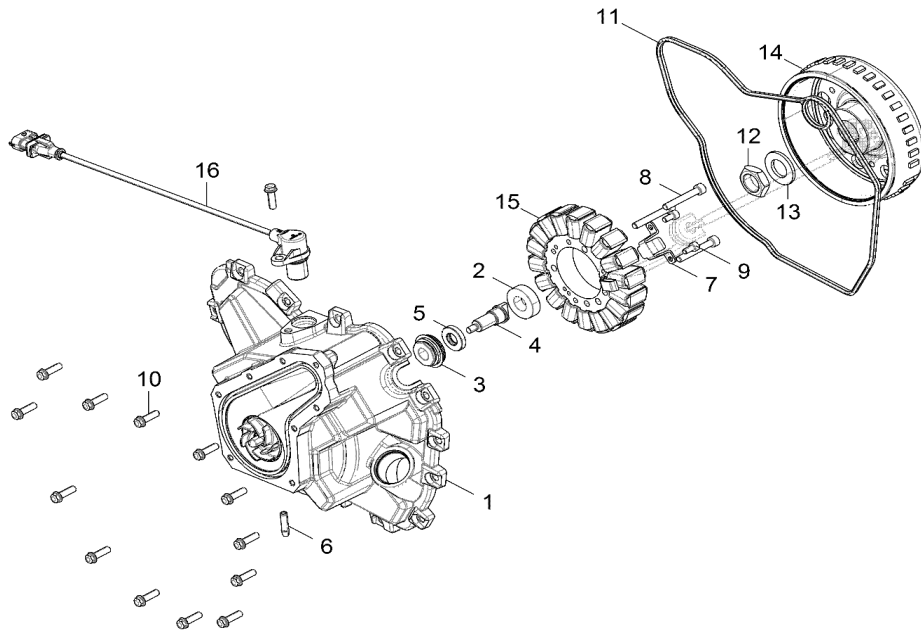

ENGINE, STATOR COVER AND FLYWHEEL

2017 RZR RZR 570 EU (R04) - Z17VHA57FJ

POS	SAP	Part Name	Qty
1	1046041	KIT, IGNITION COVER [INCL. 2-6, IMPELLER]	1
2	1008443	BEARING, SHAFT, WATERPUMP	1
3	1008812	SEAL, WATERPUMP SHAFT, WATER	1
4	1011196	SHAFT, PUMP DRIVE	1
5	1011764	SEAL, TYPE S	1
6	1046042	FITTING-6MM,BRASS	1
7	1046043	GUIDE, STATOR LEAD	1
8	1039653	SCREW	3
9	1039665	SCREW	2
10	1039698	SCREW	16
11	1011802	GASKET, STATOR COVER	1
12	1046044	NUT, JAM, RH	1
13	1046045	WASHER	1
14	1039489	FLYWHEEL	1
15	1009592	STATOR	1
16	1005829	SENSOR, CRANK POSITION	1