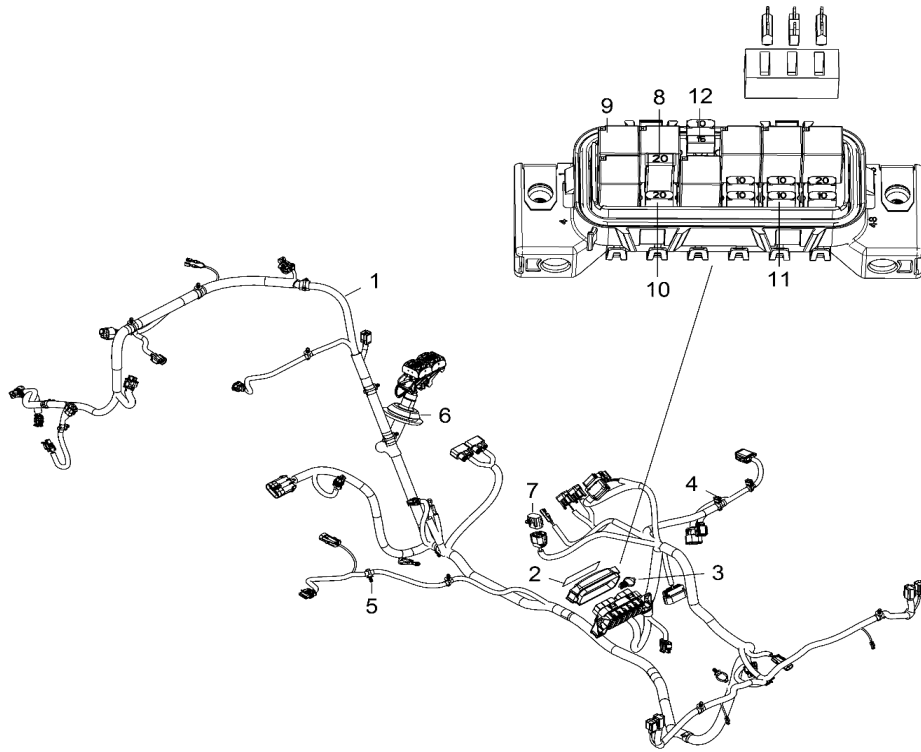

# ELECTRICAL, LICENSE PLATE LIGHT, TURN SIGNAL AND HORN

2017 RZR RZR 570 EU (R04) - Z17VHA57FJ

POS	SAP	Part Name	Qty
1	1005821	SIGNAL-TURN,BLK	2
2	1009565	HORN-DISC	1
3	1009576	MODULE-FLASHER,LED	1
4	1045946	SCR-1/4-20X5/8,TAP/R-Y	1
5	1039685	SCR-M6X1.0X20MM,TX,PH,8.8-B	2
6	1006278	ASM-MIRROR,HNDLBR,LH	1
7	1006279	ASM-MIRROR,HNDLBR,RH	1
8	1012189	MOUNT-MIRROR,CAST,LH,MATTE'BLK	1
9	1012190	MOUNT-MIRROR,CAST,RH,MATTE'BLK	1
10	1014497	NUT-HEX,M8X1.25,NYLOCK-SS	2
11	1005817	LIGHT-LICENSE PLATE,BLACK	1
12	1040356	SPCR-LP LIGHT,5.0X8.0X4.0,AL	2
13	1045947	BRKT-LICENSE PLATE,BLK	1
14	1045948	SPACER-LP LIGHT,BD	1
15	1040361	NUT-M5X.8,HX NYL-Y	2

# ELECTRICAL, WIRE HARNESS

2017 RZR RZR 570 EU (R04) - Z17VHA57FJ

POS	SAP	Part Name	Qty
1	<a href="#">1045949</a>	HARNESS-CHASSIS,570 RZR INTL [INCL. ALL]	1
2	<a href="#">1045950</a>	LABEL-FUSE BOX,EU	1
3	<a href="#">1040381</a>	CLIP-EDGE,HARNESS	1
4	<a href="#">1039635</a>	STRAP-CABLE TIE W/EDGE CLIP	2
5	<a href="#">1014065</a>	CLIP-ROUTING	14
6	<a href="#">1039597</a>	GROMMET-65MM,BLK	1
7	<a href="#">1039488</a>	COVER-DIAGNOSTIC,W/CLIP	1
8	<a href="#">1009564</a>	BREAKER-CIRCUIT,20 AMP	1
9	<a href="#">1039487</a>	RELAY-SPST,SERIES 303,SEALED	7
10	<a href="#">1045951</a>	FUSE-PARK,20 AMP	3
11	<a href="#">1005911</a>	FUSE, IGNITION, 10 AMP	7
12	<a href="#">1039379</a>	FUSE-MINI BLADE, 15 AMP	2