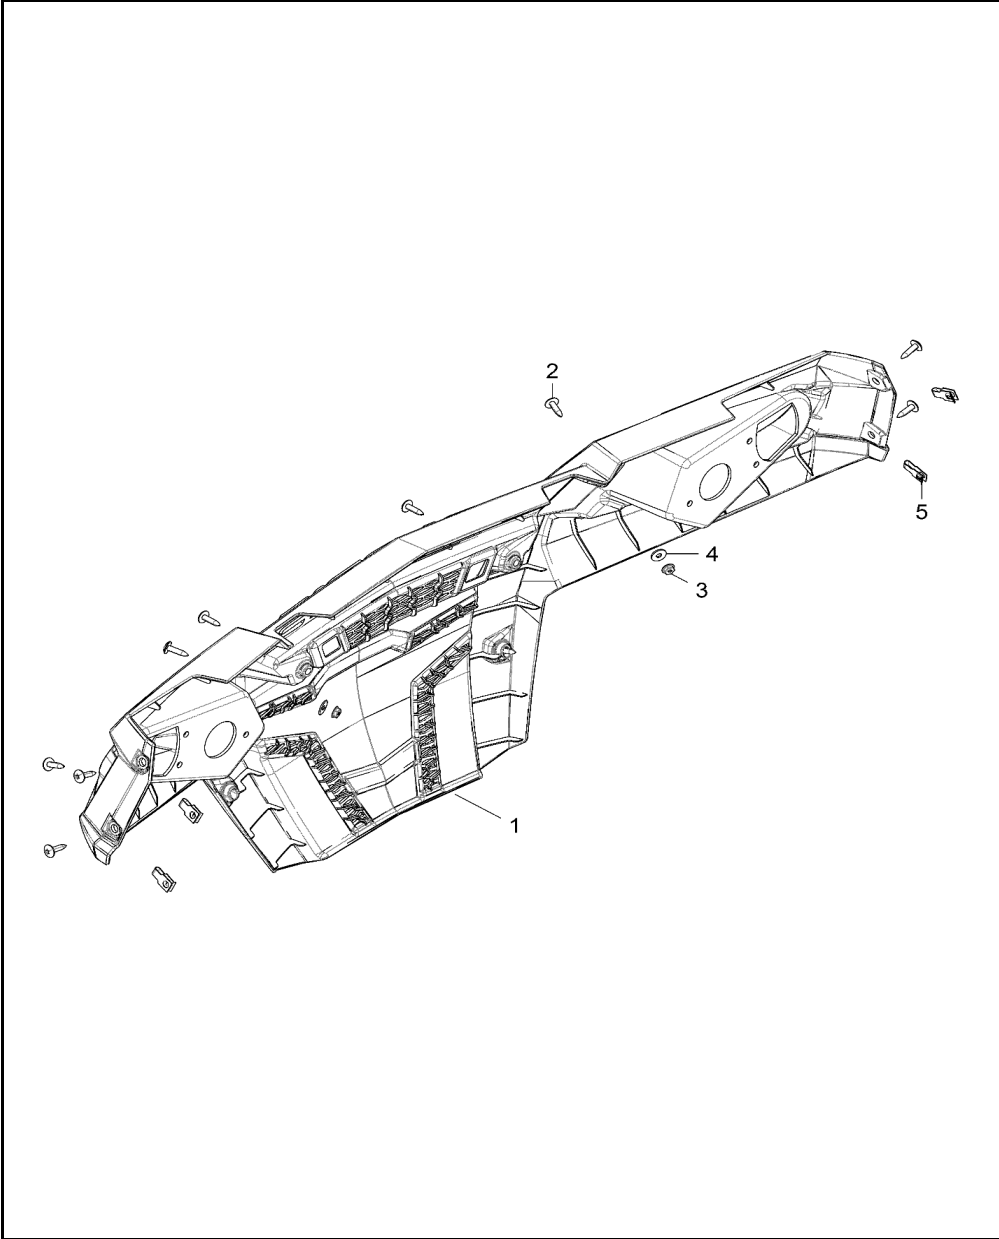

BODY, REAR BUMPER

2017 RZR RZR 570 EU (R04) - Z17VHA57FJ

POS	SAP	Part Name	Qty
1	1011848	BUMPER-REAR,BLK	1
2	1045967	SCREW	10
3	1045836	NUT, FLANGE, NYLOK	2
4	1045838	WASHER	2
5	1014592	NUT, U-TYPE	4