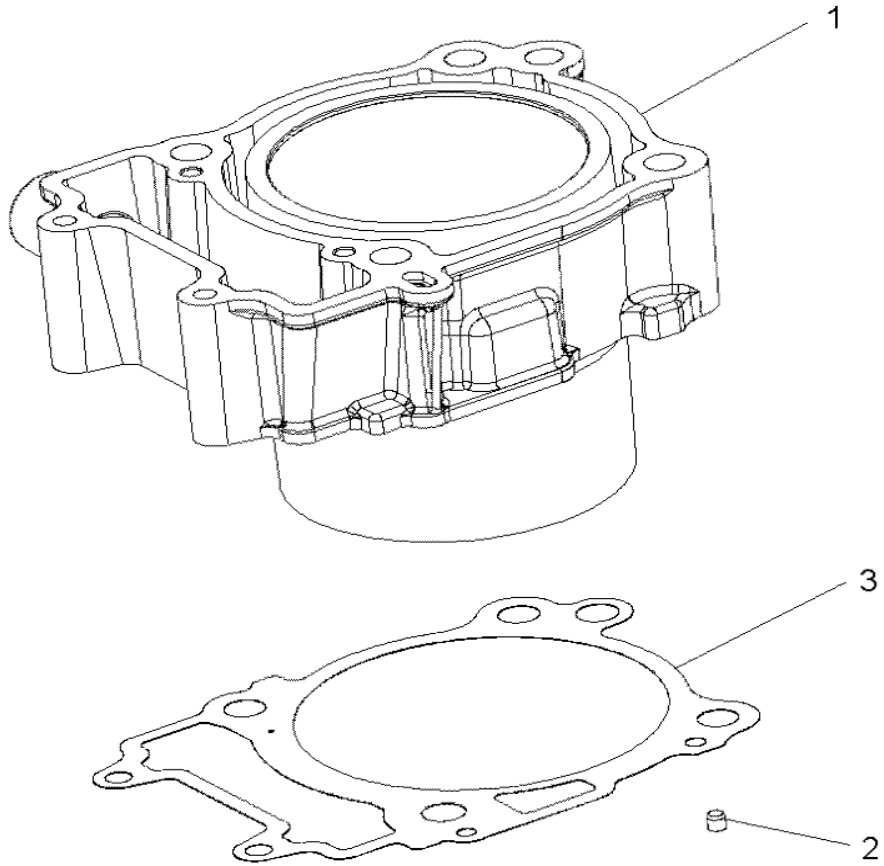

ENGINE, CYLINDER

2017 RZR RZR 570 EU (R04) - Z17VHA57FJ

POS	SAP	Part Name	Qty
1	1007010	ASM., CYLINDER, 99MM [INCL. 2]	1
2	1046010	PIN, DOWEL	2
3	1011515	GASKET-BASE	1