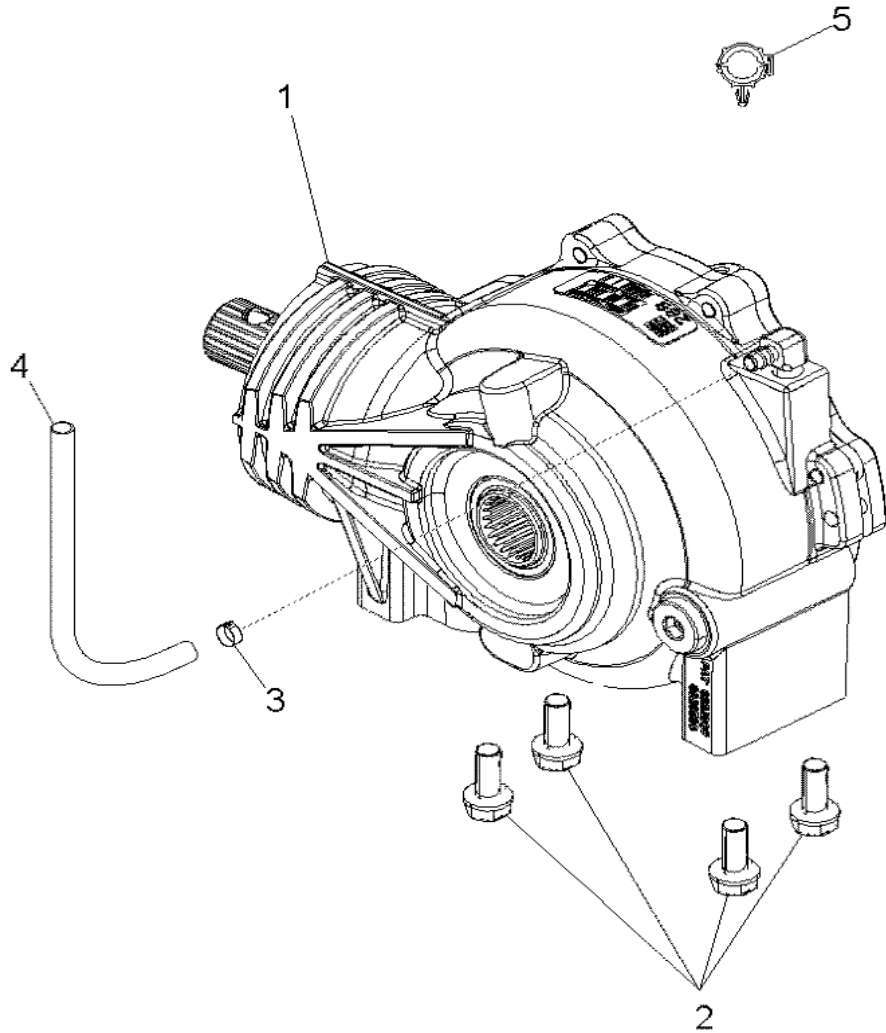

DRIVE TRAIN, FRONT GEARCASE

2017 RZR RZR 570 EU (R04) - Z17VHA57FJ

POS	SAP	Part Name	Qty
1	1040163	ASM., GEARCASE, FRONT	1
2	1039672	SCR-HXFL-M10X1.5X20 8.8 Z NYL	4
3	1039613	CLAMP-HOSE, (LARGE GREEN)	1
4	1045880	LINE-BOOST,3/16 ID,69CM	1
5	1045881	CLIP, SNAP-IN	1