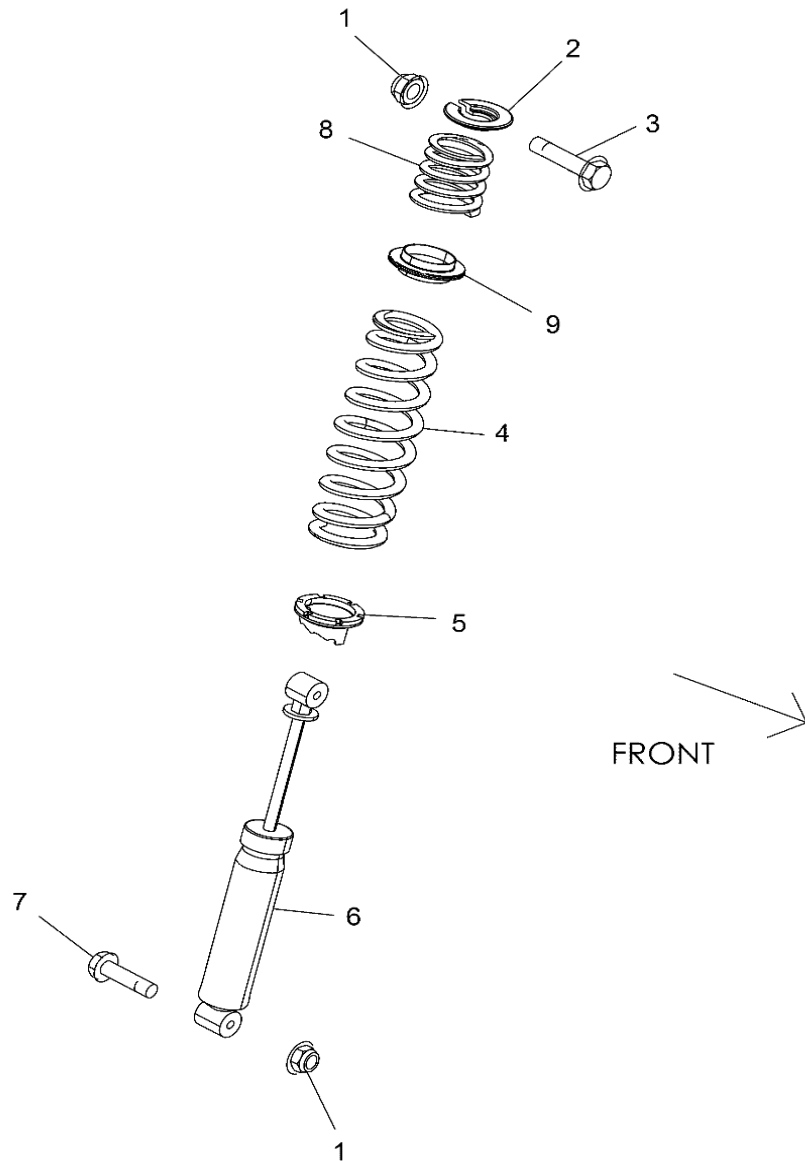

SUSPENSION, REAR SHOCK MOUNTING

2017 RZR RZR 570 EU (R04) - Z17VHA57FJ

POS	SAP	Part Name	Qty
1	1014500	NUT, FLANGED	4
2	1038646	RETAINER, SPRING	2
3	1014453	SCREW	2
4	1014001	SPRING, MATTE BLACK	2
5	1038647	CAM, ADJUSTING, SPRING	2
6	1014002	SHOCK, REAR	2
7	1046084	BOLT	2
8	1014010	SPRING, MATTE BLACK	2
9	1046083	SPACER, SPRING	2