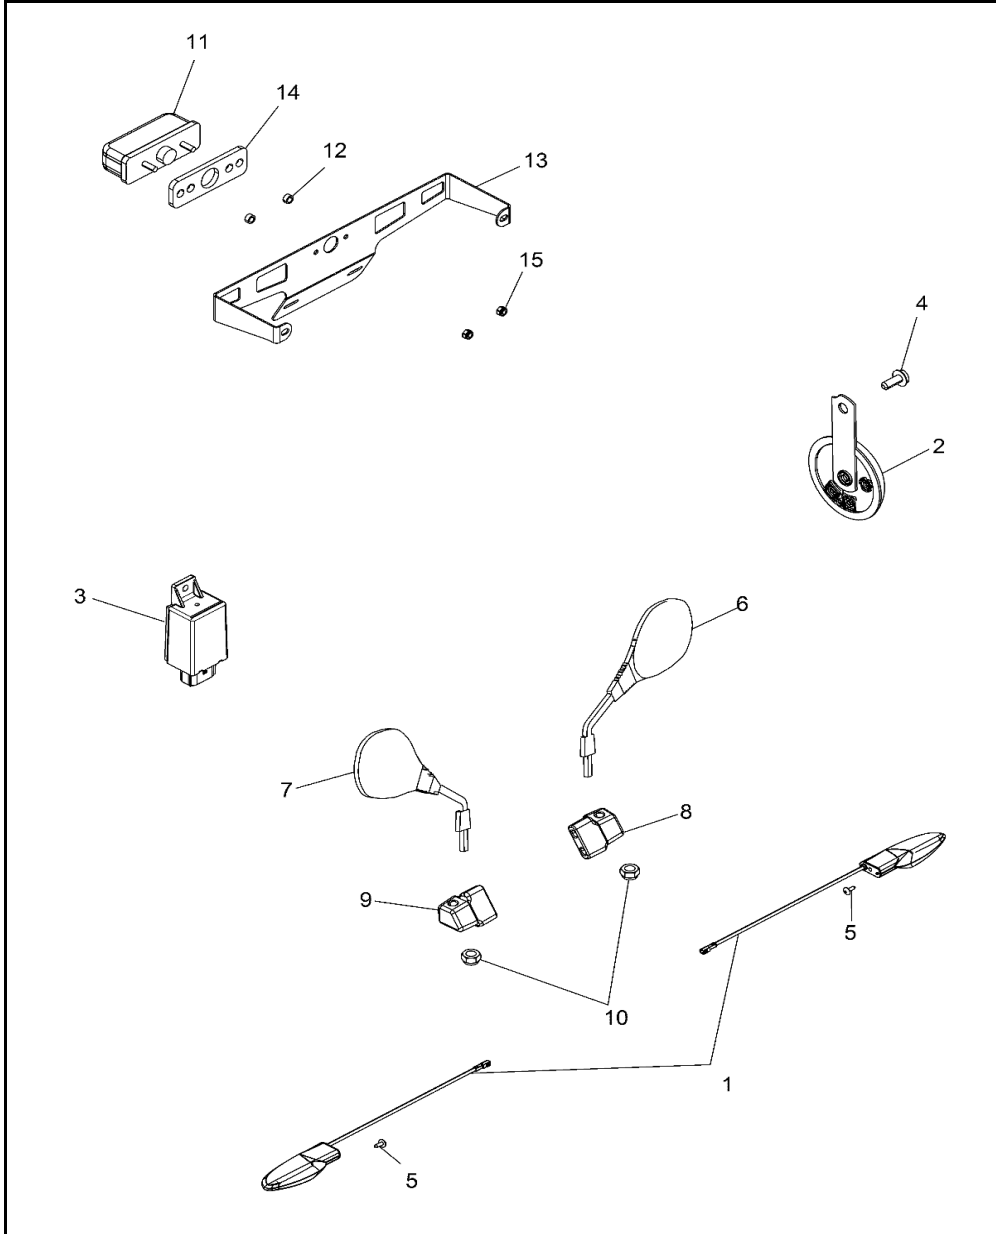

ELECTRICAL, LICENSE PLATE LIGHT, TURN SIGNAL AND HORN

2017 RZR RZR 570 EU (R04) - Z17VHA57FJ

POS	SAP	Part Name	Qty
1	1005821	SIGNAL-TURN,BLK	2
2	1009565	HORN-DISC	1
3	1009576	MODULE-FLASHER,LED	1
4	1045946	SCR-1/4-20X5/8,TAP/R-Y	1
5	1039685	SCR-M6X1.0X20MM,TX,PH,8.8-B	2
6	1006278	ASM-MIRROR,HNDLBR,LH	1
7	1006279	ASM-MIRROR,HNDLBR,RH	1
8	1012189	MOUNT-MIRROR,CAST,LH,MATTE'BLK	1
9	1012190	MOUNT-MIRROR,CAST,RH,MATTE'BLK	1
10	1014497	NUT-HEX,M8X1.25,NYLOCK-SS	2
11	1005817	LIGHT-LICENSE PLATE,BLACK	1
12	1040356	SPCR-LP LIGHT,5.0X8.0X4.0,AL	2
13	1045947	BRKT-LICENSE PLATE,BLK	1
14	1045948	SPACER-LP LIGHT,BD	1
15	1040361	NUT-M5X.8,HX NYL-Y	2