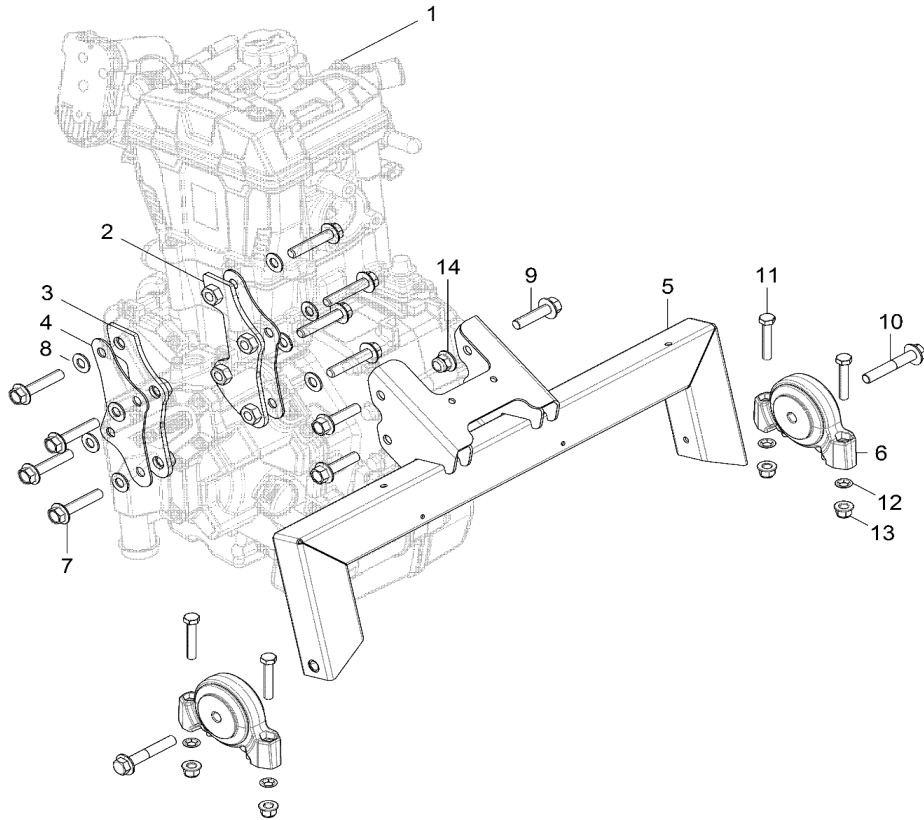

ENGINE, ENGINE MOUNTING

2017 RZR RZR 570 EU (R04) - Z17VHA57FJ

POS	SAP	Part Name	Qty
1	1005162	KIT, ASM. LONG BLOCK [NOTE: THE LONG BLOCK ASSEMBLY CONTAINS A CRANKCASE, BALANCE SHAFT, CYLINDER HEAD, PISTON AND CRANKSHAFT ASSEMBLIES. ALSO INCLUDES THE SEALS, SPARK PLUG, VALVE COVER AND OIL PUM	1
2	1046017	TRANSMISSION, INNER, LEFT	1
3	1046018	TRANSMISSION, INNER, RIGHT	1
4	1046019	BRACKET, COUPLER, TRANSMISSION, OUTER	2
5	1046020	MOUNT, ENGINE, BLACK	1
6	1039356	MOUNT, ISOLATOR, DRIVELINE	2
7	1046021	SCREW	8
8	1014520	WASHER	8
9	1039751	SCREW	4
10	1039707	BOLT	2
11	1039723	SCREW	4
12	1039776	NUT, PAL	4
13	1014499	NUT- M8X1.25, FLG, NYLOC-OLIVE D	4
14	1014500	NUT, FLANGE, NYLOK	4