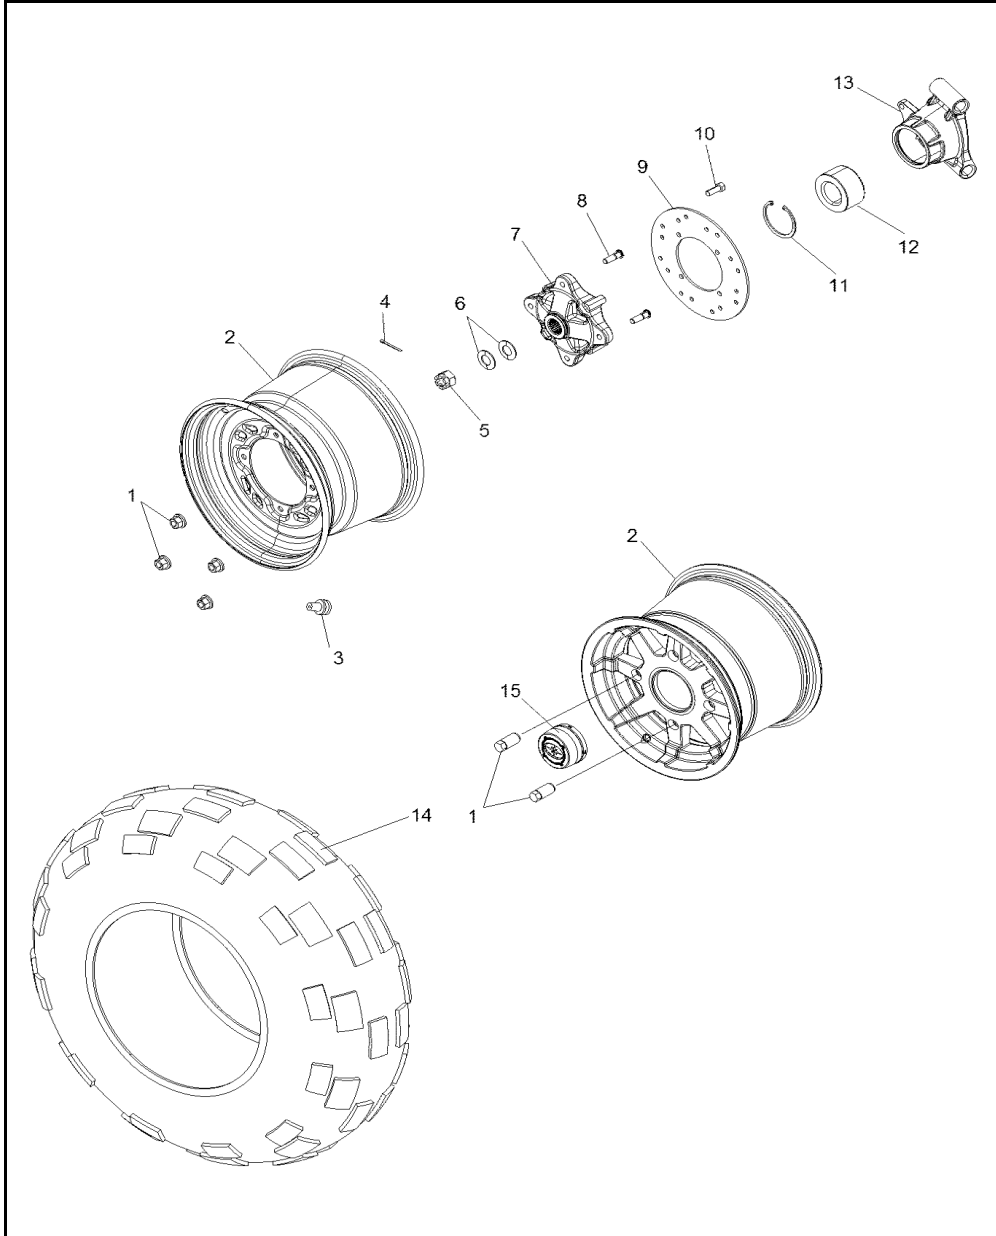

WHEELS, REAR

2017 RZR RZR 570 EU (R04) - Z17VHA57FJ

POS	SAP	Part Name	Qty
1	1014498	NUT, WHEEL	8
2	1003459	RIM-REAR,12X8CAST,50.1MM,M.BLK	2
3	1003489	VALVE, RIM	2
4	1014587	PIN, COTTER	2
5	1014502	NUT, CASTLE	2
6	1014515	WASHER, CONE	4
7	1011209	HUB, WHEEL, REAR	2
8	1014433	STUD	8
9	1011478	DISC, BRAKE, REAR	2
10	1014455	SCREW	8
11	1014620	RING, RETAINING	2
12	1008440	BEARING, BALL	2
12	1008459	BEARING-WHEEL,40X74X40MM (HEAVY DUTY) [OPTIONAL]	2
13	1011197	CARRIER, BEARING, WHEEL, LH	1
13	1011198	CARRIER, BEARING, WHEEL, RH	1
14	1046088	TIRE-REAR,25X10-R12,ANCLA,EM	2
15	1003458	CAP-RIM	2