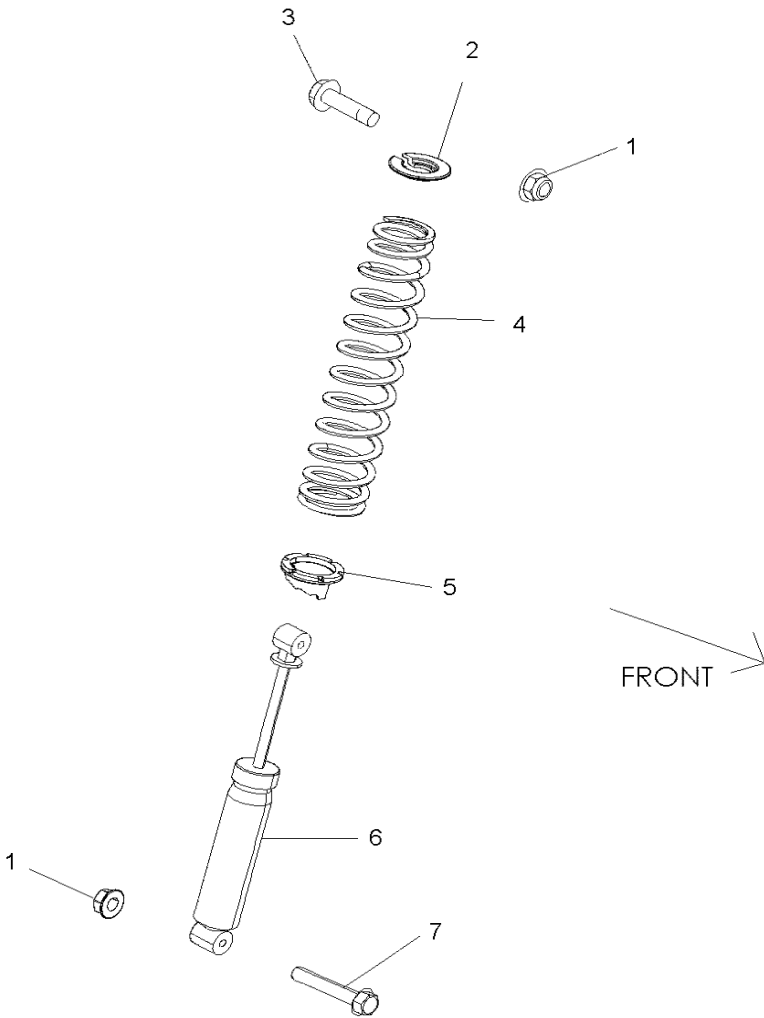

SUSPENSION, FRONT SHOCK MOUNTING

2017 RZR RZR 570 EU (R04) - Z17VHA57FJ

POS	SAP	Part Name	Qty
1	1014500	NUT, FLANGED	4
2	1038646	RETAINER, SPRING	2
3	1014453	SCREW	2
4	1014009	SPRING, MATTE BLACK	2
5	1038647	CAM, ADJUSTING, SPRING	2
6	1014003	SHOCK, FRONT	2
7	1046084	BOLT	2