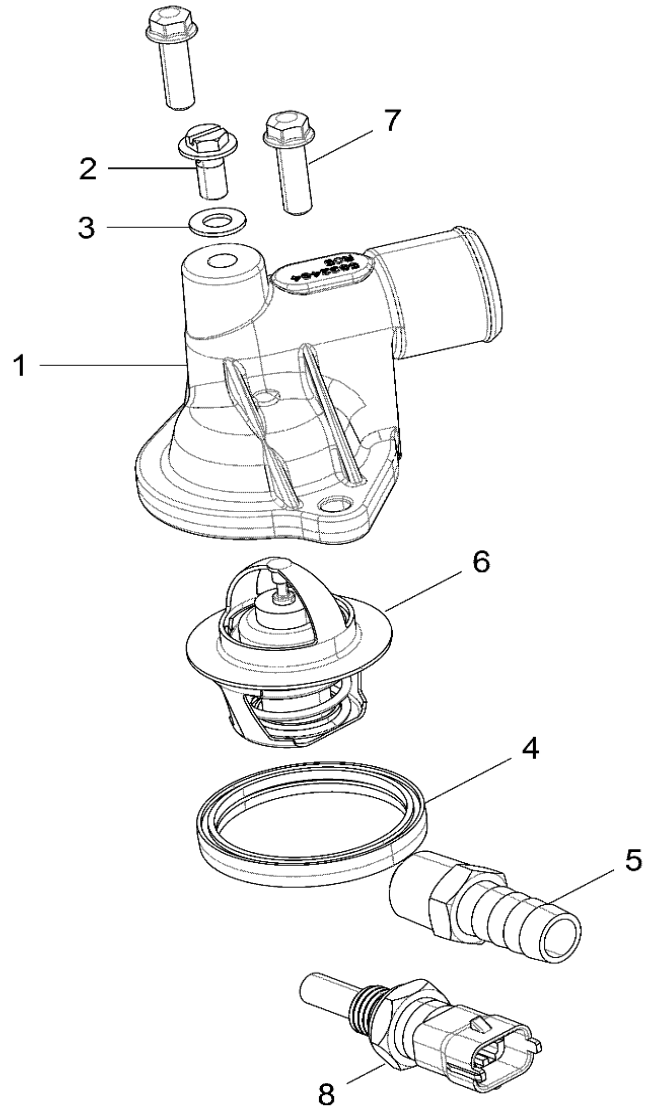

ENGINE, THERMOSTAT AND COVER

2017 RZR RZR 570 EU (R04) - Z17VHA57FJ

POS	SAP	Part Name	Qty
1	1046046	ASM., THERMOSTAT COVER W/BLEED [INCL. 2,3]	1
2	1046047	SCREW	1
3	1046048	WASHER, FLAT	1
4	1011797	SEAL, THERMOSTAT	1
5	1046049	FITTING	1
6	1014030	THERMOSTAT, 180F	1
7	1039698	SCREW	2
8	1009561	SENSOR-THERMISTER