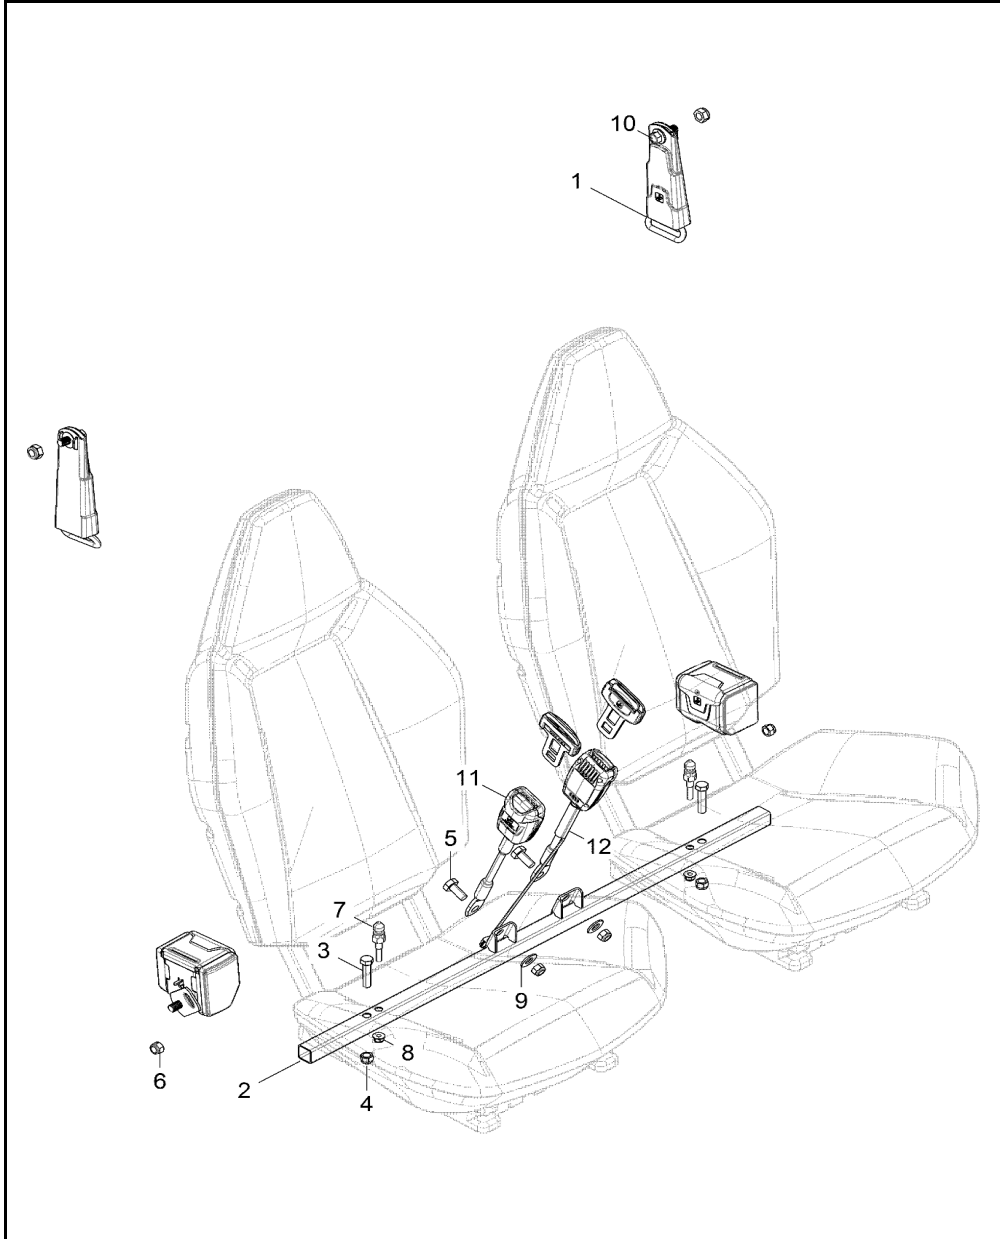

# BODY, SEAT ASM.

2017 RZR RZR 570 EU (R04) - Z17VHA57FJ

POS	SAP	Part Name	Qty
1	1045819	ASM., SEAT BASE [INCL. 2-11]	1
2	1045820	BOLT	2
3	1045821	WASHER, FLAT	2
4	1045608	CAP, SEAT LATCH	1
5	1039523	PLATE, SEAT LATCH	1
6	1014064	SPRING, SEAT LATCH	1
7	1011830	LEVER, SEAT LATCH	1
8	1045613	BODY, SEAT LATCH	1
9	1045822	NUT, NYLOK	2
10	1039539	GROMMET, SEAT BASE	4
11	1045823	BASE, SEAT	1
12	1045824	ASM., TUBE, SEAT HOOP, BLACK	2
13	1045825	ASM., SEAT BACK, WHITE	2
14	1045826	ASM., SEAT BOTTOM	2
15	1014427	SCREW	8
16	1039795	WASHER, SPRING LOCK	4
17	1039798	WASHER, FLAT	4
18	1039739	SCREW	4

# BODY, SEAT MOUNTING AND BELTS

2017 RZR RZR 570 EU (R04) - Z17VHA57FJ

POS	SAP	Part Name	Qty
1	<a href="#">1045827</a>	ASM., SEAT BELT, 3 POINT [INCL. 10]	2
2	<a href="#">1045828</a>	WELD-SEAT BASE,REAR,BACK,BLK	1
3	<a href="#">1045829</a>	SCREW	2
4	<a href="#">1045830</a>	NUT, NYLON	2
5	<a href="#">1039718</a>	SCREW	2
6	<a href="#">1039769</a>	NUT, NYLOK	6
7	<a href="#">1045831</a>	PLUNGER, LATCH	2
8	<a href="#">1045832</a>	NUT, FLANGE LOCK	2
9	<a href="#">1045833</a>	WASHER-SEATBELT,RUBBER	2
10	<a href="#">1045834</a>	BOLT, SHOULDER	2
11	<a href="#">1039390</a>	BUCKLE-SEAT BELT,11.5 CABLE 90	1
12	<a href="#">1039392</a>	BUCKLE-SEATBELT,CABL 90,SWITCH	1