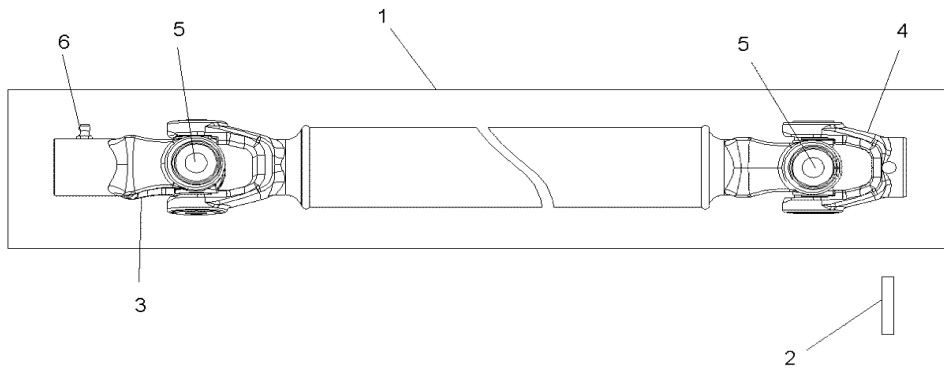

DRIVE TRAIN, FRONT PROP SHAFT

2017 RZR RZR 570 EU (R04) - Z17VHA57FJ

POS	SAP	Part Name	Qty
1	1045891	ASM., PROP SHAFT, FRONT [INCL. 3-6]	1
2	1039810	PIN-SPRING,5/16 X 1 5/8-Y	1
3	1045892	YOKE, SLIP	1
4	1045893	YOKE, FRONT GEARCASE	1
5	1045894	KIT, CROSS AND BEARING	2
6	1039615	FITTING-LUBRICATION 1/4-28	1