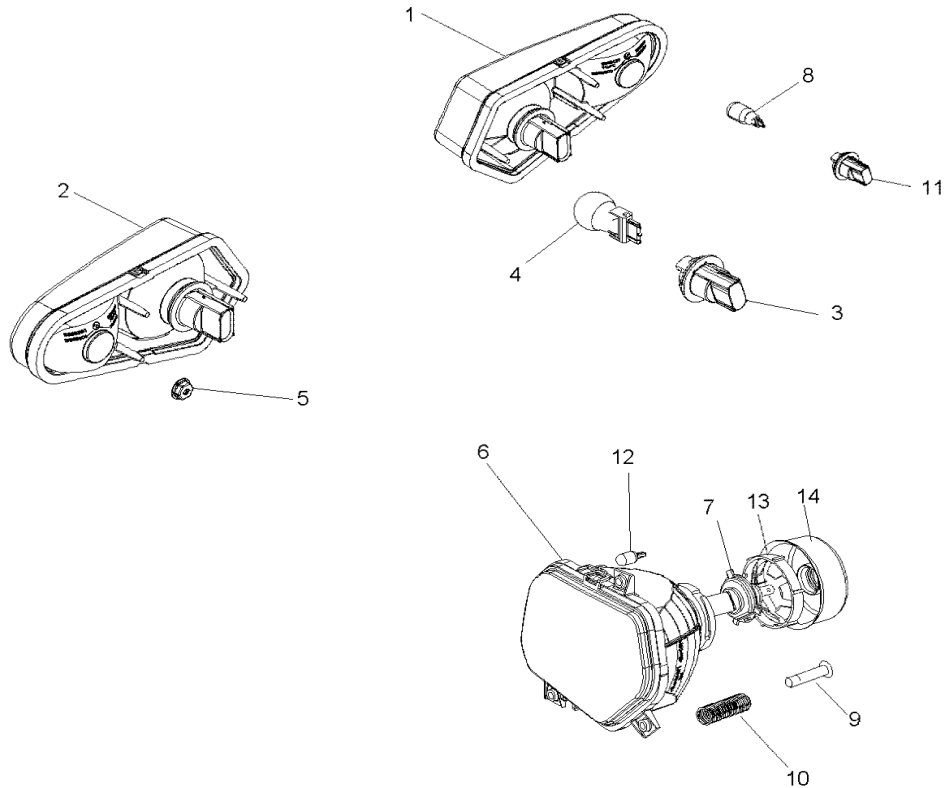

# ELECTRICAL, DASH INSTRUMENTS AND CONTROLS

2017 RZR RZR 570 EU (R04) - Z17VHA57FJ

POS	SAP	Part Name	Qty
1	<a href="#">1039536</a>	MOUNT-RUBBER, INSTR. CLUSTER	1
1	<a href="#">1045934</a>	ASM-CLUSTER,CPIA3,SXS,BLU,CHL6 [INCL RUBBER MOUNT]	1
2	<a href="#">1040371</a>	BEZEL	1
3	<a href="#">1040369</a>	RECEPTACLE, POD MOUNT, 12V	1
4	<a href="#">1045935</a>	PLUG, HOLE	1
5	<a href="#">1045936</a>	SWITCH, AWD, SEALED	1
6	<a href="#">1009572</a>	SWITCH, KEY, 4 POSITION	1

# ELECTRICAL, HEADLIGHTS, TAILLIGHTS AND BULBS

2017 RZR RZR 570 EU (R04) - Z17VHA57FJ

POS	SAP	Part Name	Qty
1	<a href="#">1005815</a>	Asm., Stop, Tail, Turn, LH [Incl. 3,4,8,11]	1
2	<a href="#">1005816</a>	Asm., Stop, Tail, Turn, RH [Incl. 3,4,8,11]	1
3	<a href="#">1045937</a>	Socket, Taillight	2
4	<a href="#">1033248</a>	Bulb, Tail, Stop, 27W	2
5	<a href="#">1039814</a>	SPEED NUT-WASHER, HEAD-1/4	6
6	<a href="#">1005823</a>	Asm., Headlight, RH [Incl. 7,12-14]	1
6	<a href="#">1005822</a>	Asm., Headlight, LH [Incl. 7,12-14]	1
7	<a href="#">1045938</a>	Bulb, Headlight, 60W	2
8	<a href="#">1045939</a>	Bulb, Brakelight, 16W	2
9	<a href="#">1014424</a>	Screw	6
10	<a href="#">1013999</a>	Spring, Headlight	6
11	<a href="#">1045940</a>	Socket, Worklight	2
12	<a href="#">1045941</a>	Bulb	2
13	<a href="#">1045942</a>	BOOT, HEADLIGHT	1
14	<a href="#">1045943</a>	Collar, Locking	1