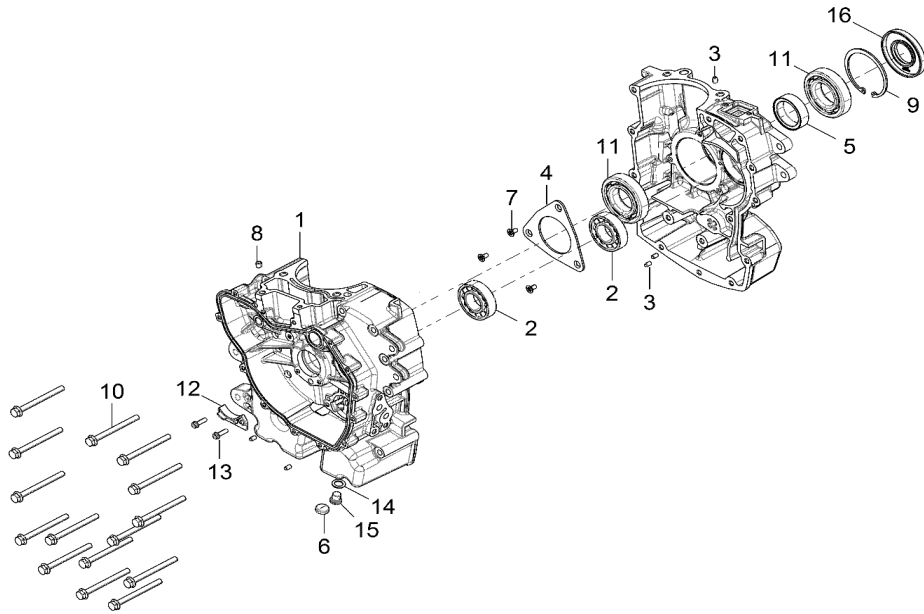

ENGINE, CRANKCASE

2017 RZR RZR 570 EU (R04) - Z17VHA57FJ

POS	SAP	Part Name	Qty
1	1046000	KIT, CRANKCASE [INCL. 1-13]	1
2	1008437	BEARING, BALL	2
3	1039499	PIN, DOWEL	6
4	1011486	PLATE-BEARING RETAINER	1
5	1011194	SPACER, BEARING	1
6	1046001	PLUG, EXPANSION	1
7	1046002	SCREW	3
8	1039812	DOWEL	1
9	1046003	RING, SNAP	1
10	1046004	SCREW	15
11	1008436	BEARING, BALL	2
12	1046005	GUIDE-CAM DRIVE,LOWER	1
13	1039698	SCR-HXFL-M6X1.0X20 8.8 ZY3	2
14	1012351	WASHER, COPPER	1
15	1014028	PLUG, SOCKET	1
16	1008811	SEAL, CRANKSHAFT	1