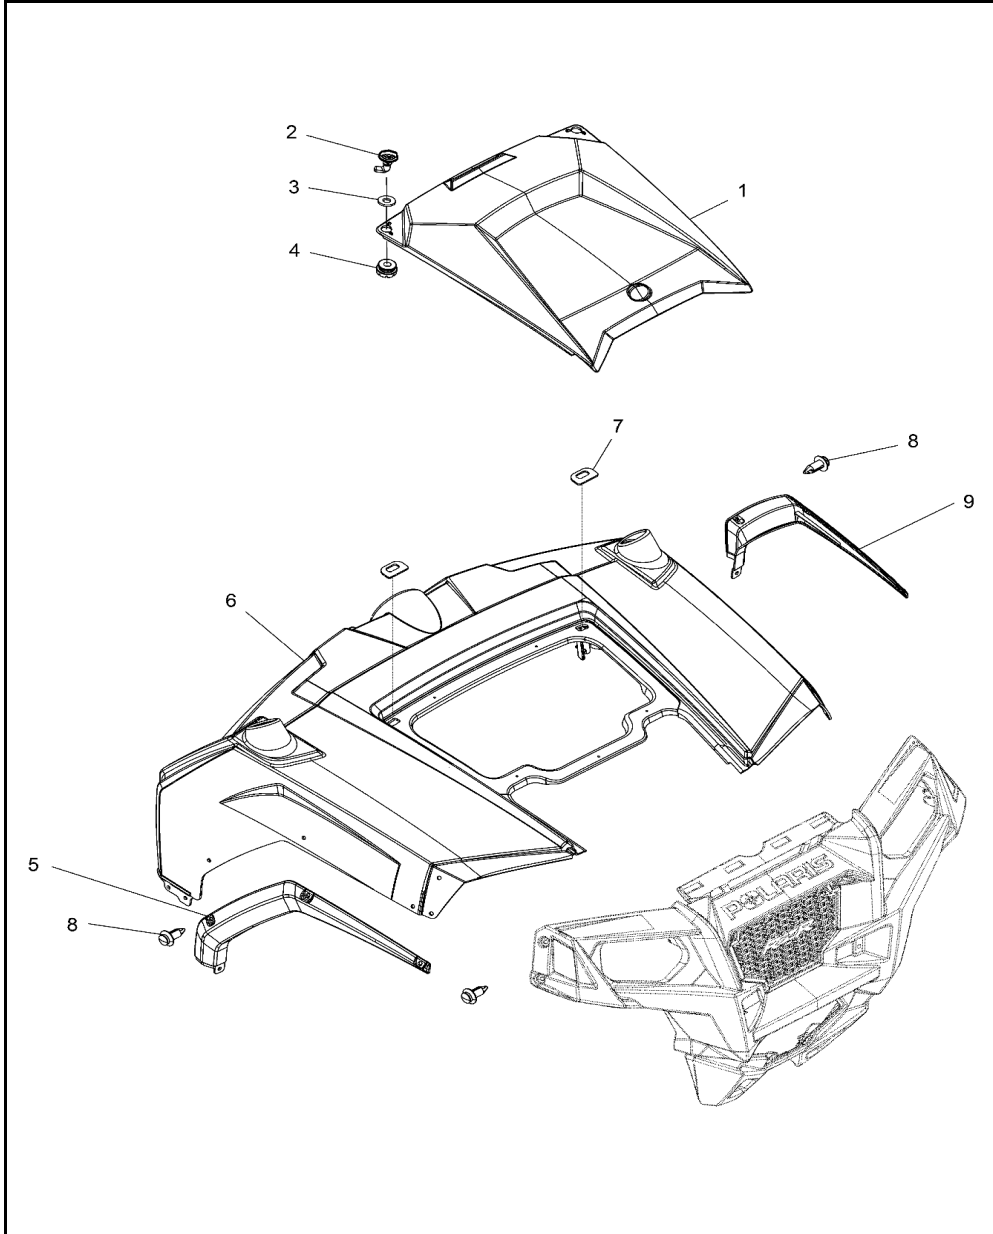

BODY, HOOD AND FRONT BODY WORK

2017 RZR RZR 570 EU (R04) - Z17VHA57FJ

POS	SAP	Part Name	Qty
1	1011842	HOOD, ACCESS, CENTER, WHITE LIGHTNING	1
2	1014067	LATCH, 1/4 TURN	2
3	1014517	WASHER	2
4	1011795	GROMMET, LATCH	2
5	1011839	FLAIR, FENDER, FRONT, RH, BLACK	1
6	1045805	ASM-HOOD,RZR INTL,WHT.LT. [INCL. WARNING DECALS]	1
7	1012353	BUMPER, RUBBER	2
8	1014589	RIVET	AR
9	1011838	FLAIR, FENDER, FRONT, LH, BLACK	1