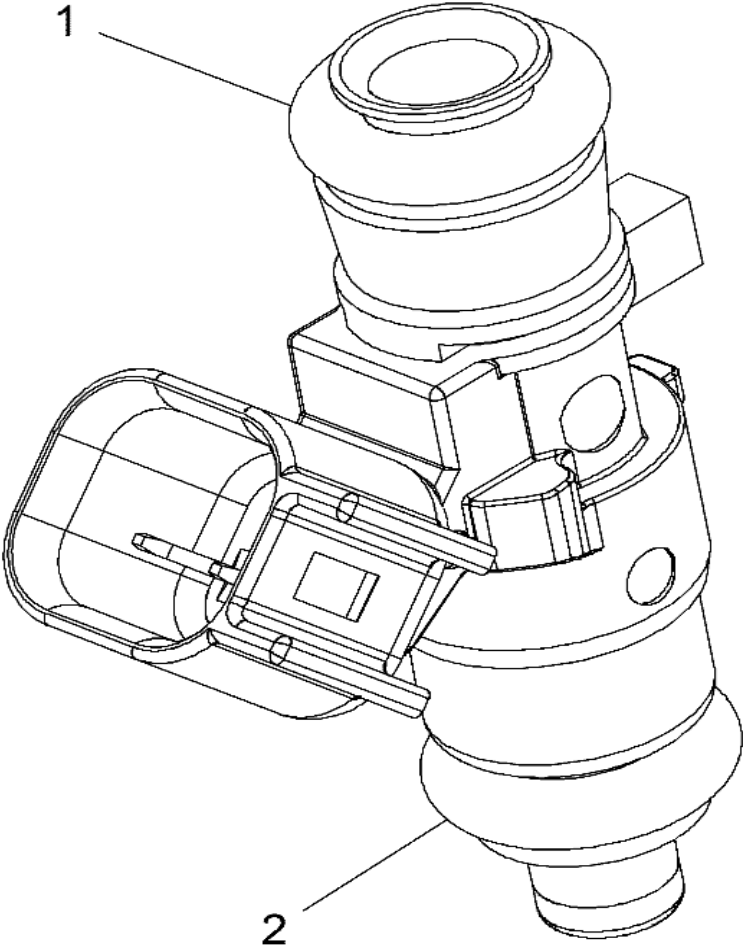

ENGINE, FUEL INJECTOR 2521403 O-RINGS

2017 RZR RZR 570 EU (R04) - Z17VHA57FJ

POS	SAP	Part Name	Qty
1	1003392	O-RING-BOSCH,EV-14,UPPER, BLUE	1
2	1046023	O-RING, BOSCH, E10076	1