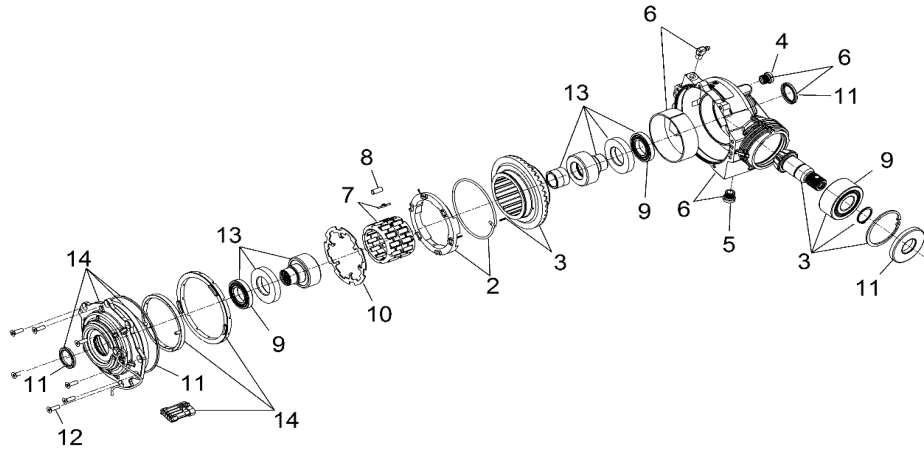

DRIVE TRAIN, FRONT GEARCASE INTERNALS

2017 RZR RZR 570 EU (R04) - Z17VHA57FJ

POS	SAP	Part Name	Qty
1	1045882	ASM-GEARCASE,FRONT [INCL. 2-14]	1
2	1045883	TORSION SPRING & RETAINER	1
3	1045884	ASM-GEAR HOUSING & PINION GEAR	1
4	1005148	FILL PLUG	1
5	1005147	DRAIN PLUG	1
6	1040278	ASM-GEARCASE	1
7	1045885	ASSY - ZN ROLL CAGE	1
8	1045886	CAGE ROLLERS	1
9	1035074	BEARINGS	1
10	1045887	4WD ARMATURE PLATE	1
11	1040274	COMPLETE SEAL REPAIR	1
12	1040270	COVER, FASTENER	1
13	1040269	ASSY, OUTPUT HUB - MALE AND FEMALE	1
14	1040267	ASSY.- COVER OUTPUT	1