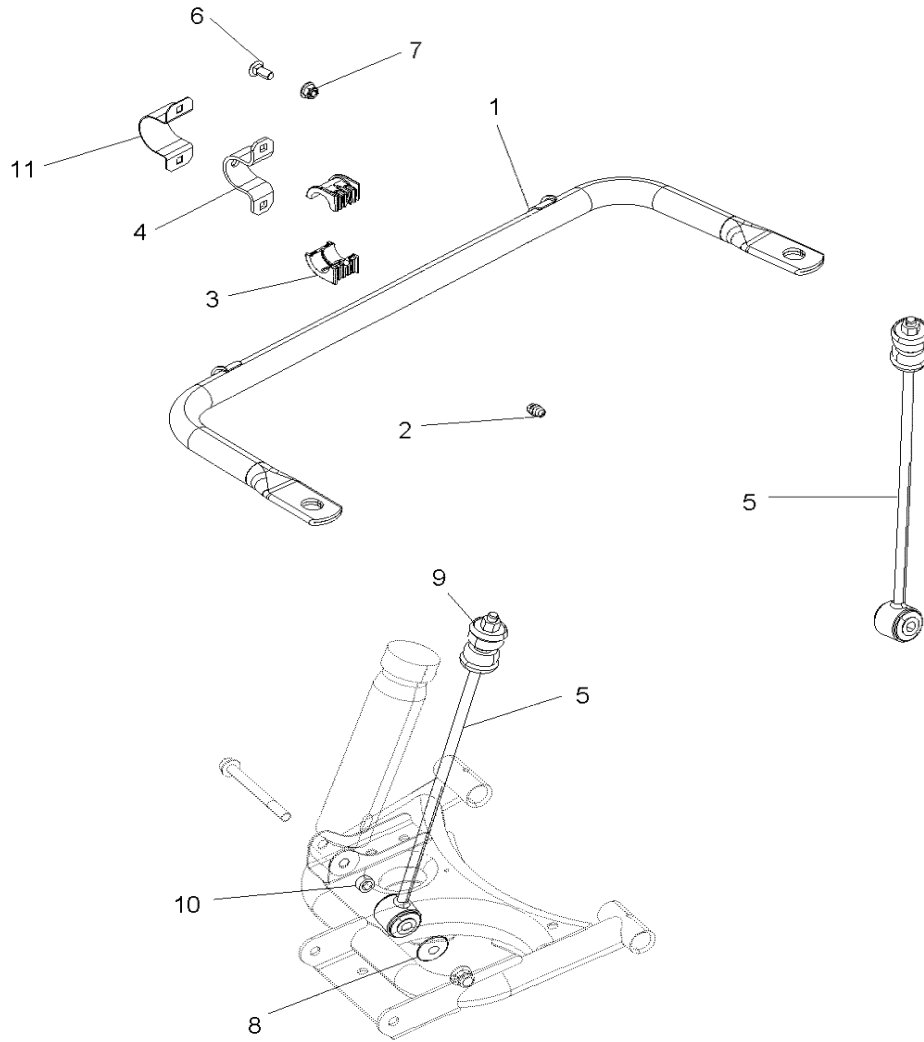

SUSPENSION, STABILIZER BAR, REAR

2017 RZR RZR 570 EU (R04) - Z17VHA57FJ

POS	SAP	Part Name	Qty
1	1001457	BAR, STABILIZER, REAR, MATTE BLACK	1
2	1014056	FITTING, LUBRICATION	2
3	1011865	BUSHING, STEERING, UPPER	4
4	1011484	BRACKET-BUSHING	2
5	1003530	ASM-LINKAGE,STABILIZER BAR [INCL. 9]	2
6	1014486	BOLT, CARRIAGE	4
7	1014499	NUT- M8X1.25, FLG, NYLOC-OLIVE D	4
8	1014516	WASHER	2
9	1011794	BUSHING, TORSION BAR LINKAGE	2
10	1046086	SPACER	2
11	1011485	SHIELD, BUSHING	1