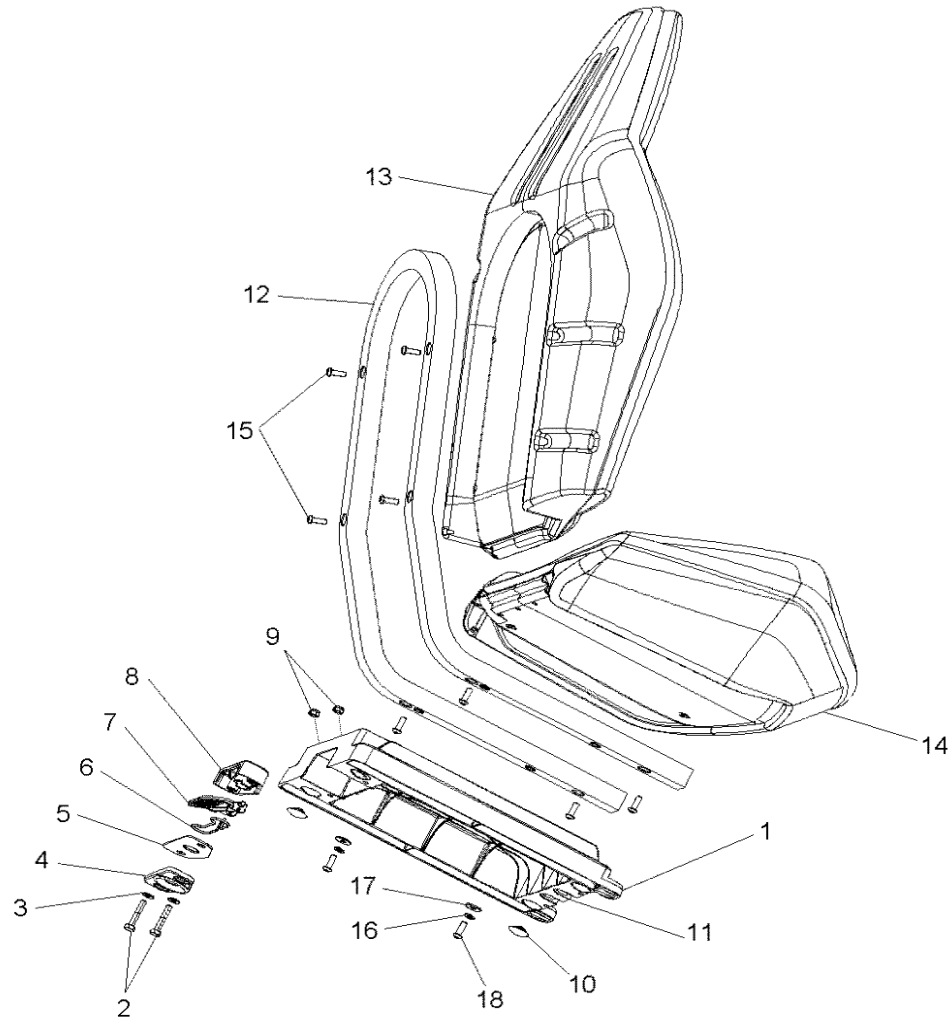

# BODY, SEAT ASM.

2017 RZR RZR 570 EU (R04) - Z17VHA57FJ

POS	SAP	Part Name	Qty
1	1045819	ASM., SEAT BASE [INCL. 2-11]	1
2	1045820	BOLT	2
3	1045821	WASHER, FLAT	2
4	1045608	CAP, SEAT LATCH	1
5	1039523	PLATE, SEAT LATCH	1
6	1014064	SPRING, SEAT LATCH	1
7	1011830	LEVER, SEAT LATCH	1
8	1045613	BODY, SEAT LATCH	1
9	1045822	NUT, NYLOK	2
10	1039539	GROMMET, SEAT BASE	4
11	1045823	BASE, SEAT	1
12	1045824	ASM., TUBE, SEAT HOOP, BLACK	2
13	1045825	ASM., SEAT BACK, WHITE	2
14	1045826	ASM., SEAT BOTTOM	2
15	1014427	SCREW	8
16	1039795	WASHER, SPRING LOCK	4
17	1039798	WASHER, FLAT	4
18	1039739	SCREW	4

# BODY, SEAT MOUNTING AND BELTS

2017 RZR RZR 570 EU (R04) - Z17VHA57FJ

POS	SAP	Part Name	Qty
1	<a href="#">1045827</a>	ASM., SEAT BELT, 3 POINT [INCL. 10]	2
2	<a href="#">1045828</a>	WELD-SEAT BASE,REAR,BACK,BLK	1
3	<a href="#">1045829</a>	SCREW	2
4	<a href="#">1045830</a>	NUT, NYLON	2
5	<a href="#">1039718</a>	SCREW	2
6	<a href="#">1039769</a>	NUT, NYLOK	6
7	<a href="#">1045831</a>	PLUNGER, LATCH	2
8	<a href="#">1045832</a>	NUT, FLANGE LOCK	2
9	<a href="#">1045833</a>	WASHER-SEATBELT,RUBBER	2
10	<a href="#">1045834</a>	BOLT, SHOULDER	2
11	<a href="#">1039390</a>	BUCKLE-SEAT BELT,11.5 CABLE 90	1
12	<a href="#">1039392</a>	BUCKLE-SEATBELT,CABL 90,SWITCH	1