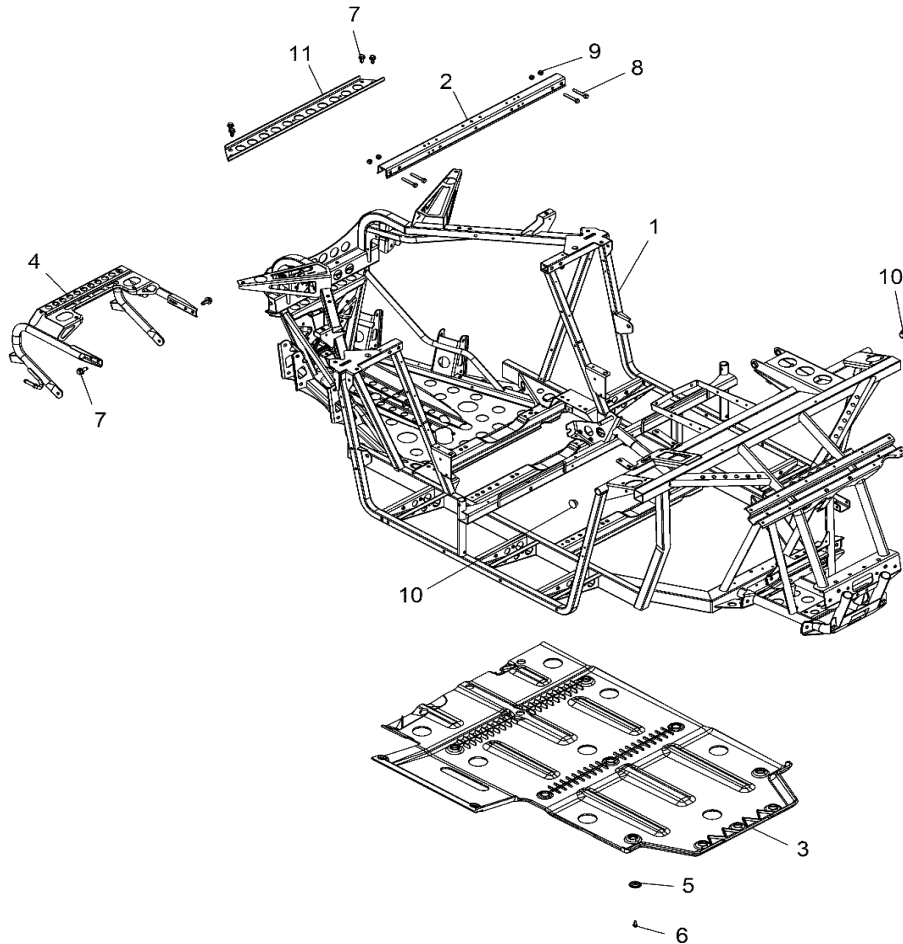

CHASSIS, MAIN FRAME AND SKID PLATE

2017 RZR RZR 570 EU (R04) - Z17VHA57FJ

POS	SAP	Part Name	Qty
1	1045868	WELD-MAIN FRAME M.BLK	1
2	1045869	BRACE, CROSS BRACE, BLACK	1
3	1045870	PLATE, SKID, BLACK	1
4	1001460	SUPPORT, BUMPER, REAR, BLACK	1
5	1039802	WASHER, SKID PLATE	AR
6	1039683	SCREW	AR
7	1039688	BOLT	10
8	1045871	BOLT	4
9	1045872	NUT-5/16-18 NYLOK-Y	4
10	1045873	CAPLUG	2
11	1045874	BRACKET, REAR, BRACE, BLACK	2