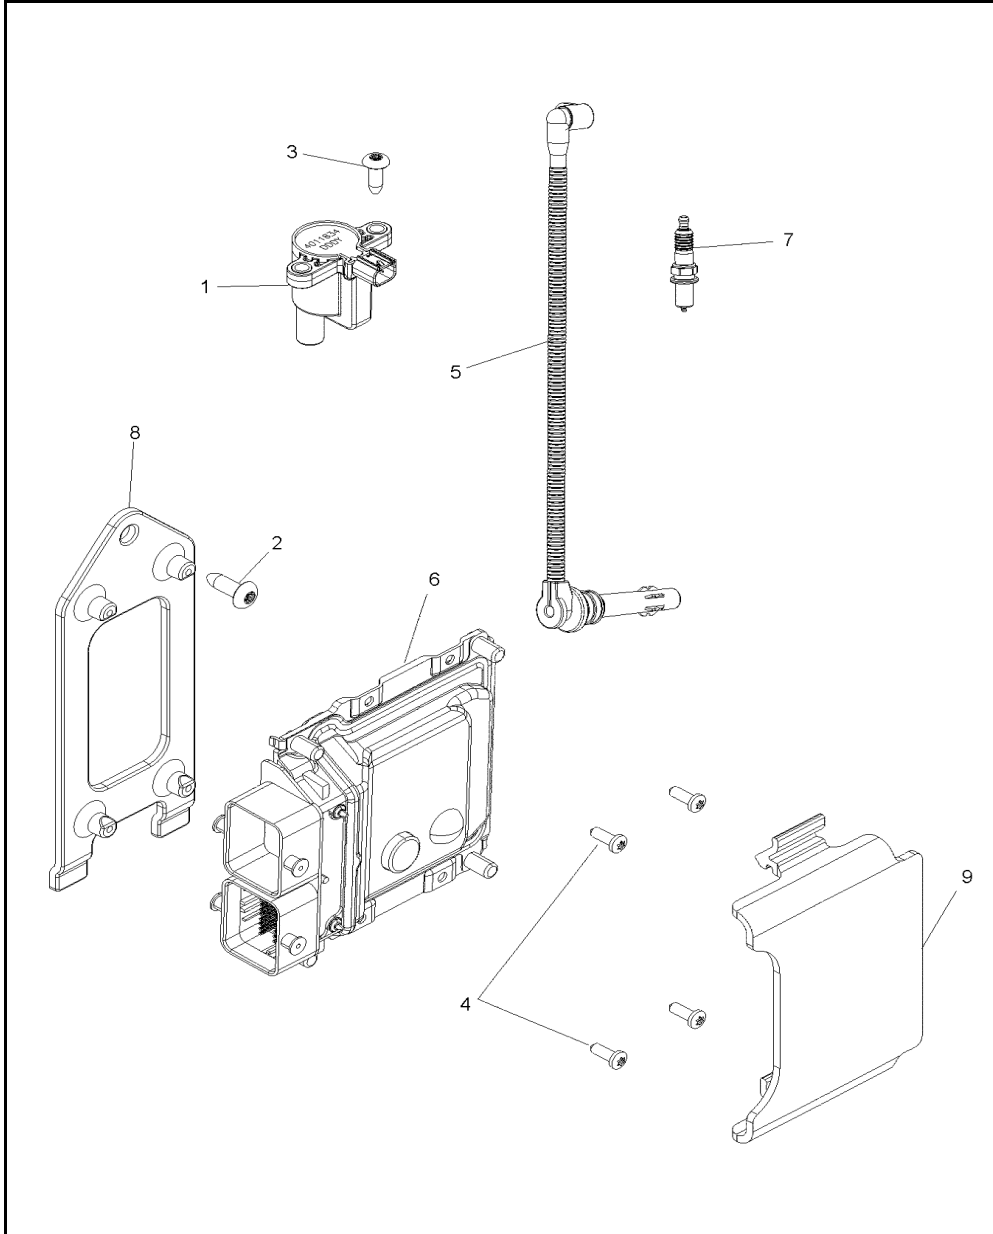

ELECTRICAL, IGNITION

2017 RZR RZR 570 EU (R04) - Z17VHA57FJ

POS	SAP	Part Name	Qty
1	1009591	COIL, IGNITION, SINGLE, W/DIODE	1
2	1045772	SCREW	1
3	1039669	SCREW	2
4	1039719	SCREW	4
5	1009589	WIRE, SPARK PLUG, PTO	1
6	1009581	ECM-NO START,ME17	1
7	1007009	PLUG, SPARK	1
8	1045944	MNT-ECM,REAR,BLK	1
9	1045945	COVER, ECM	1