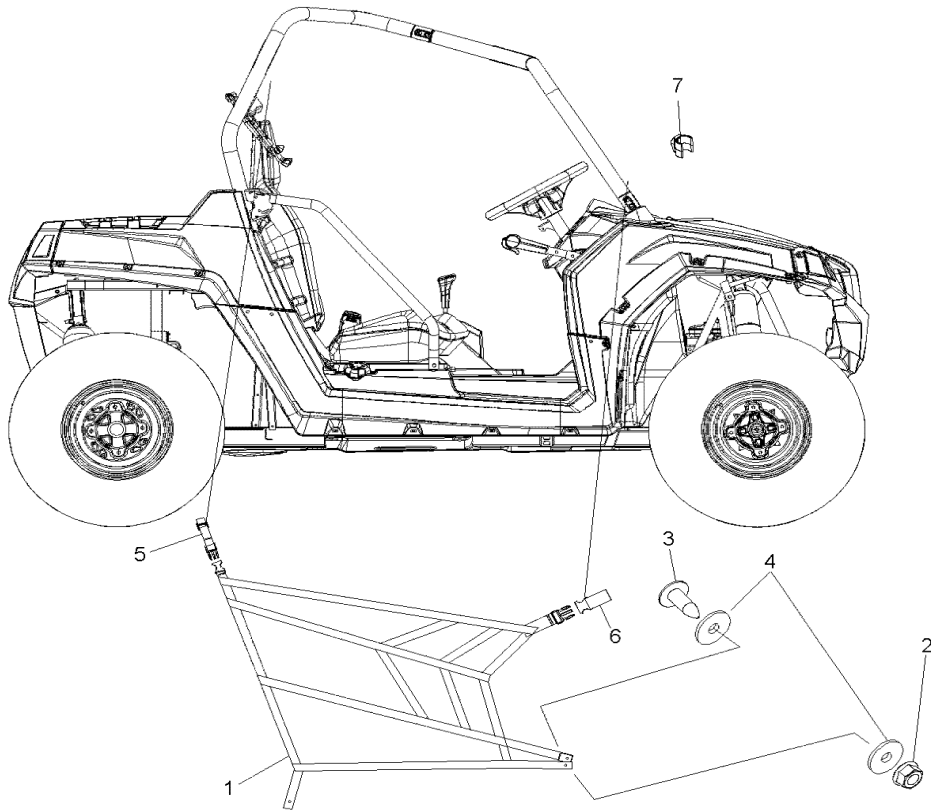

BODY, SIDE NETS

2017 RZR RZR 570 EU (R04) - Z17VHA57FJ

POS	SAP	Part Name	Qty
1	1045835	NETS-DOOR,RZR,FRT	1
2	1045836	NUT, NYLOK	2
3	1045837	SCREW	2
4	1045838	WASHER, FLAT	4
5	1045839	NET, STRAP, LATCH	2
6	1045840	ASM., CLIP, NET, FRONT	2
7	1045841	MOUNT, SIDE NET	2