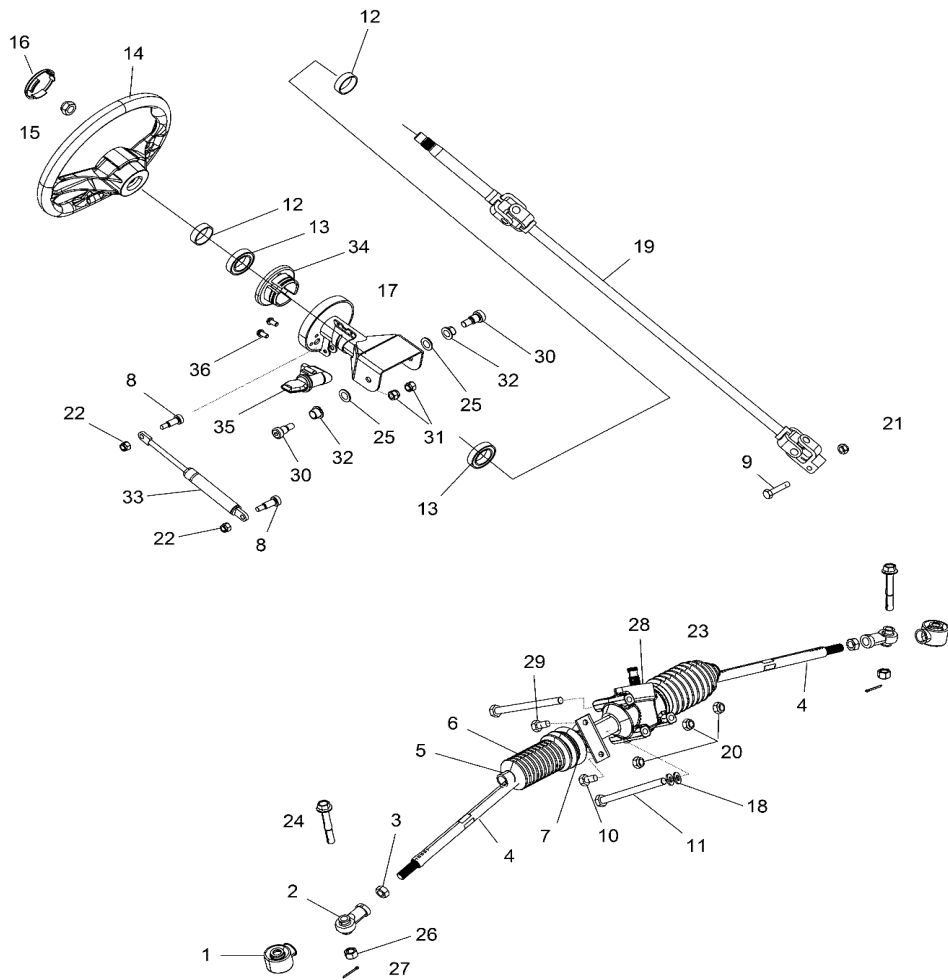

# STEERING, STEERING ASM.

2017 RZR RZR 570 EU (R04) - Z17VHA57FJ

POS	SAP	Part Name	Qty
1	1046061	BOOT, SEAL, ROD END	2
2	1046062	ROD END	2
3	1040163	NUT, JAM, LH	2
4	1040163	TIE ROD, INNER	2
5	1040163	CLAMP, BOOT, SMALL	2
6	1040163	BOOT, PASSENGER, SIDE RACK	1
7	1040163	CLAMP, BOOT, LARGE	2
8	1039706	BOLT, SHOULDER	2
9	1039702	SCREW	1
10	1046063	BOLT	1
11	1046064	BOLT	2
12	1014528	BUSHING-STEERING	2
13	1046065	BEARING, STEERING	2
14	1040468	WHEEL-STEERING, 14"	1
15	1039791	NUT-HEX-M16X2, 8 ZC NYL	1
16	1011914	CAP-STEERING WHEEL	1
17	1046066	ASM., TUBE, PIVOT, MATTE BLACK [INCL. 13]	1
18	1046067	Washer, Flat	3
19	1046068	SHAFT, STEERING	1
20	1045872	NUT-5/16-18 NYLOK-Y	3
21	1039786	NUT, NYLOK	1
22	1039773	NUT-6MM X 1 NYLOK-Z	2
23	1039534	BOOT, DRIVER SIDE, RACK	1
24	1046069	BOLT	2
25	1014517	WASHER	2
26	1014500	NUT, FLANGE, NYLOK	2
27	1046071	PIN, COTTER	2
28	1046072	ASM., GEAR BOX, STEERING [INCL. 1-7,23]	1
29	1046073	BOLT	1
30	1046074	BOLT, SHOULDER	2

# STEERING, STEERING ASM.

2017 RZR RZR 570 EU (R04) - Z17VHA57FJ

POS	SAP	Part Name	Qty
31	1045865	NUT, NYLOK	2
32	1045895	BUSHING, PEDAL PIVOT	2
33	1013998	ASM., SHOCK, OIL LOCKING	1
34	1046075	COLLAR, STEERING LOCK, MATTE BLACK	1
35	1014066	LOCK, STEERING	1
36	1046076	SCREW	1