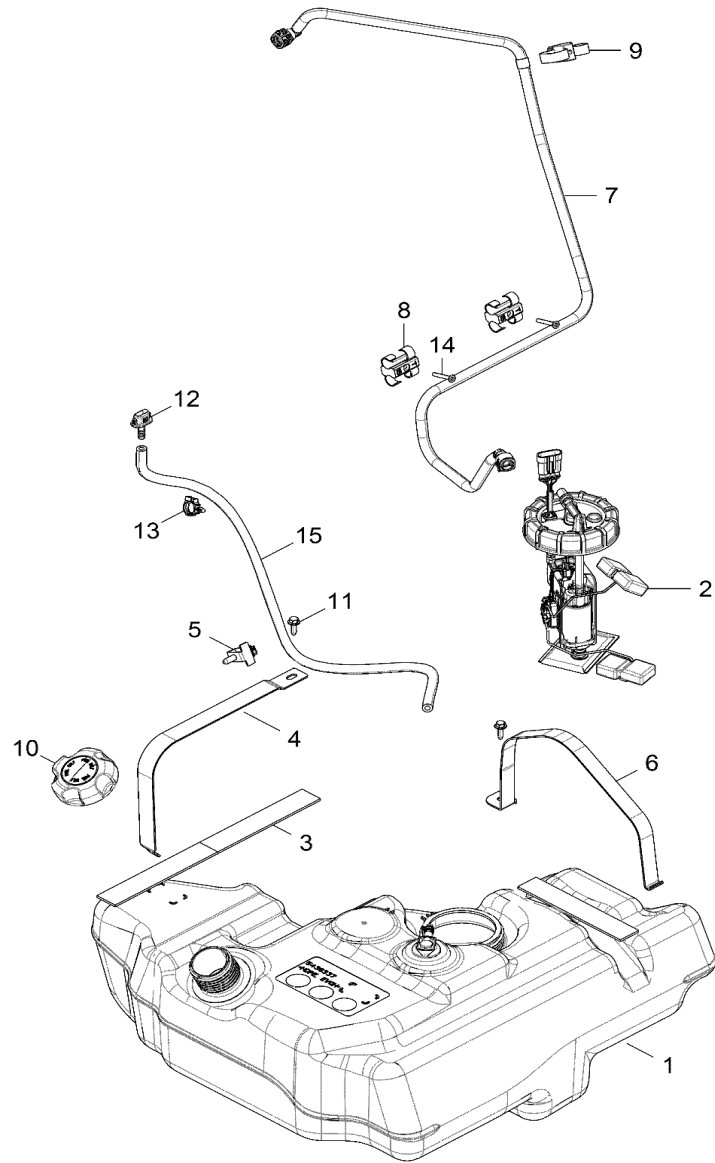

# BODY, FRONT BUMPER

2017 RZR RZR 570 EU (R04) - Z17VHA57FJ

POS	SAP	Part Name	Qty
1	1001434	SUPPORT, BUMPER, FRONT, BLACK	1
2	1014499	NUT- M8X1.25, FLG, NYLOC-OLIVE D	4
3	1045789	BOLT	4
4	1045790	SCREW	6
5	1045791	COVER, WINCH POCKET, BLACK	1
6	1014589	RIVET	4
7	1011881	GRILL, INSERT, FRONT, BLACK	1
8	1011856	BUMPER-FRONT,RZR XP INTL,BLK	1
9	1045967	SCREW	4
10	1045793	SCREW	2
11	1045794	BRACKET, GRILL RETAINER	1
12	1014060	CABLE-TIE,10-102MM,WEATH.-RES.	1

# BODY, FUEL TANK

2017 RZR RZR 570 EU (R04) - Z17VHA57FJ

POS	SAP	Part Name	Qty
1	<a href="#">1045796</a>	ASM-FUEL TANK [INCL. PUMP]	1
2	<a href="#">1005178</a>	K-FUEL PUMP [INCL. PUMP, GASKET, NUT, ALCOHOL WIPE, INSTRUCTIONS]	1
3	<a href="#">1039594</a>	PAD-BATTERY	3
4	<a href="#">1045797</a>	BRACKET, TANK, REAR	1
5	<a href="#">1040139</a>	CLIP, ROUTING	1
6	<a href="#">1045798</a>	BRACKET, TANK, FRONT	1
7	<a href="#">1045799</a>	ASM-FUEL LINE	1
8	<a href="#">1045800</a>	T-CLIP	2
9	<a href="#">1045801</a>	CLIP, LINE	1
10	<a href="#">1011853</a>	CAP, GAS TANK	1
11	<a href="#">1039683</a>	SCREW	2
12	<a href="#">1045673</a>	FITTING-VENT LINE	1
13	<a href="#">1045802</a>	CLIP, ROSEBUD	1
14	<a href="#">1039655</a>	SCREW	2
15	<a href="#">1045803</a>	FUEL LINE-72 CENTIMETERS	1