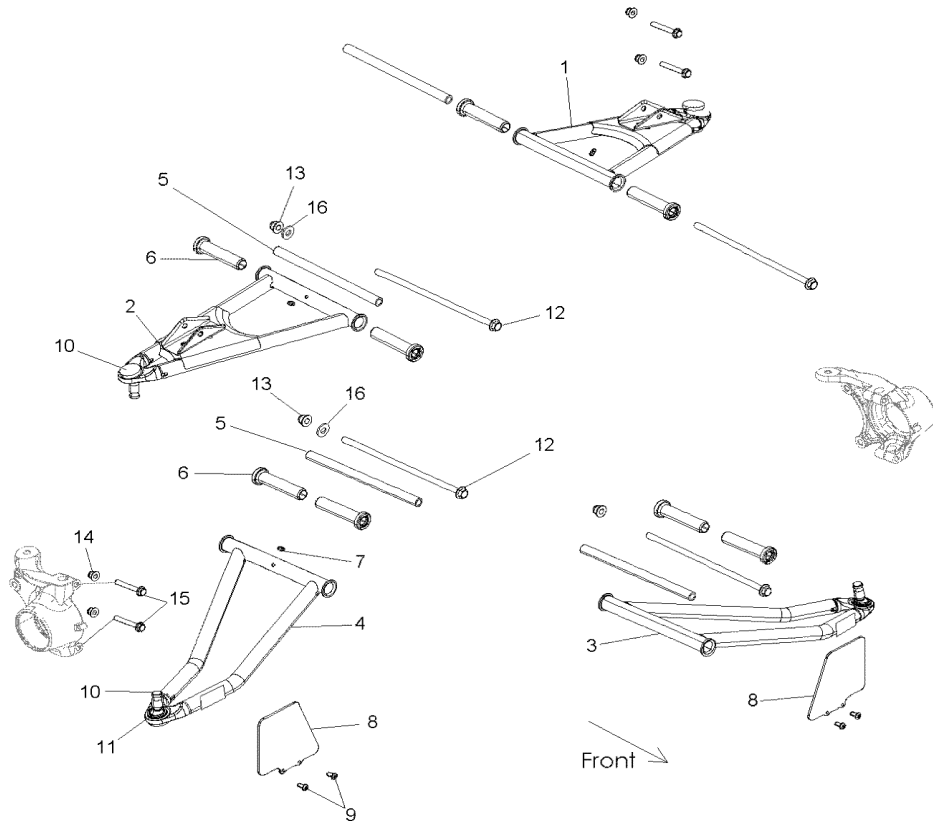

SUSPENSION, FRONT CONTROL ARMS

2017 RZR RZR 570 EU (R04) - Z17VHA57FJ

POS	SAP	Part Name	Qty
1	1001452	ARM, CONTROL, UPPER, FRONT, MATTE BLACK, LH	1
2	1001453	ARM, CONTROL, UPPER, FRONT, MATTE BLACK, RH	1
3	1001454	ARM, CONTROL, LOWER, FRONT, MATTE BLACK, LH	1
4	1001455	ARM, CONTROL, LOWER, FRONT, MATTE BLACK, RH	1
5	1011201	SHAFT, PIVOT	4
6	1011866	BUSHING, A-ARM, LONG	8
7	1039616	FITTING, ZERK	4
8	1011843	SHIELD, CV, FRONT, BLACK	2
9	1039657	SCREW	4
10	1014043	BALL, JOINT	4
11	1014623	RING, RETAINING	4
12	1030508	BOLT, FLANGED	4
13	1014500	NUT, FLANGED	4
14	1046077	NUT, NYLOK	4
15	1046078	SCREW, FLANGE	4
16	1014520	WASHER	4