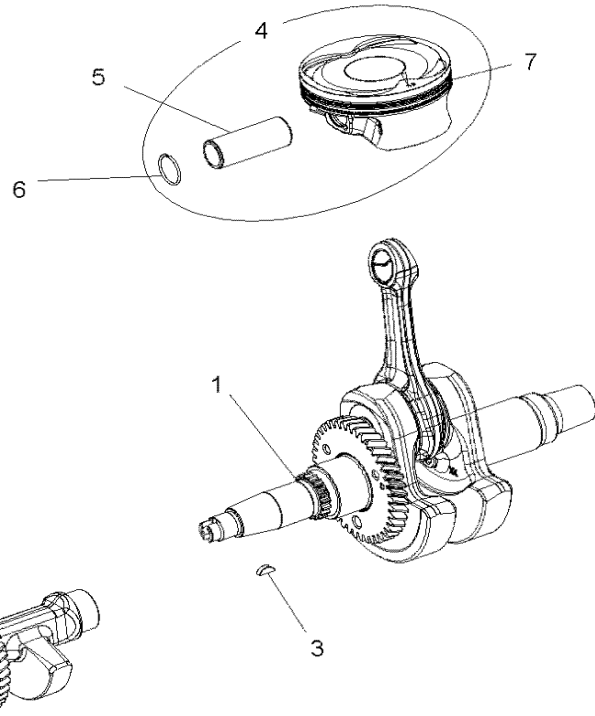

ENGINE, CRANKSHAFT, PISTON AND BALANCE SHAFT

2017 RZR RZR 570 EU (R04) - Z17VHA57FJ

POS	SAP	Part Name	Qty
1	1005154	K-CRANKSHAFT 570 [INCL. CRANKSHAFT, OIL PUMP JET]	1
2	1046006	ASM., BALANCE SHAFT	1
3	1014636	KEY, WOODRUFF	1
4	1005155	KIT, ASM., PISTON, 99MM, STANDARD [INCL. STANDARD SIZE PISTON, PIN, CLIPS, RING SET]	1
5	1046007	PIN, PISTON	1
6	1046008	RING, RETAINING	2
7	1046009	KIT, RING, STANDARD [INCL. QTY 1 EACH OF TOP RING, OIL SCRAPER RING, AND SECOND COMPRESSION RING]	1