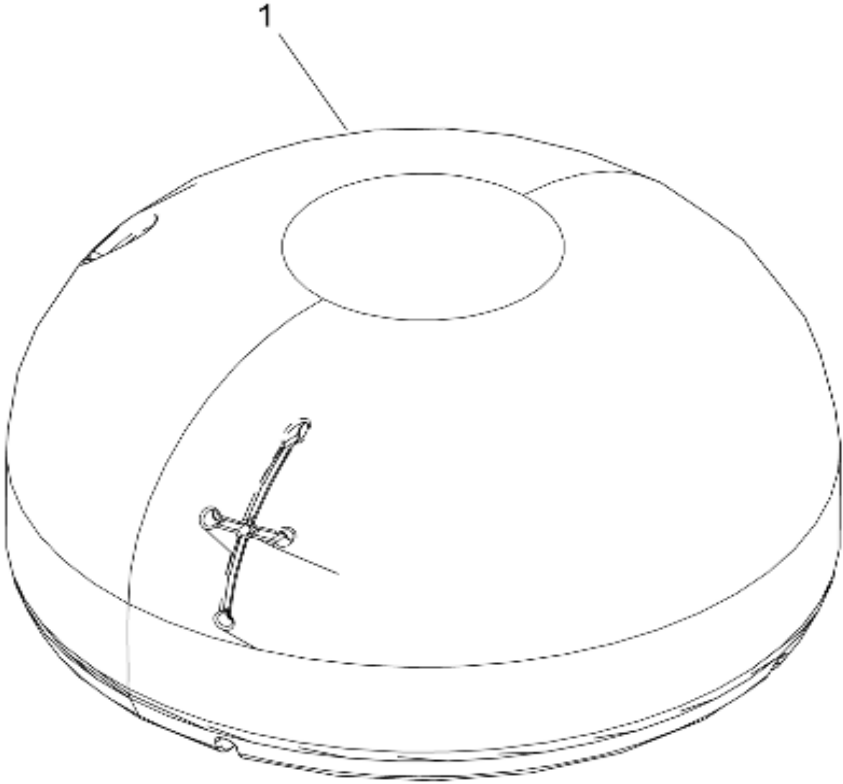

BODY, FUEL PFA COVER

2017 RZR RZR 570 EU (R04) - Z17VHA57FJ

POS	SAP	Part Name	Qty
1	1045795	COVER-PFA,SM-XP	1