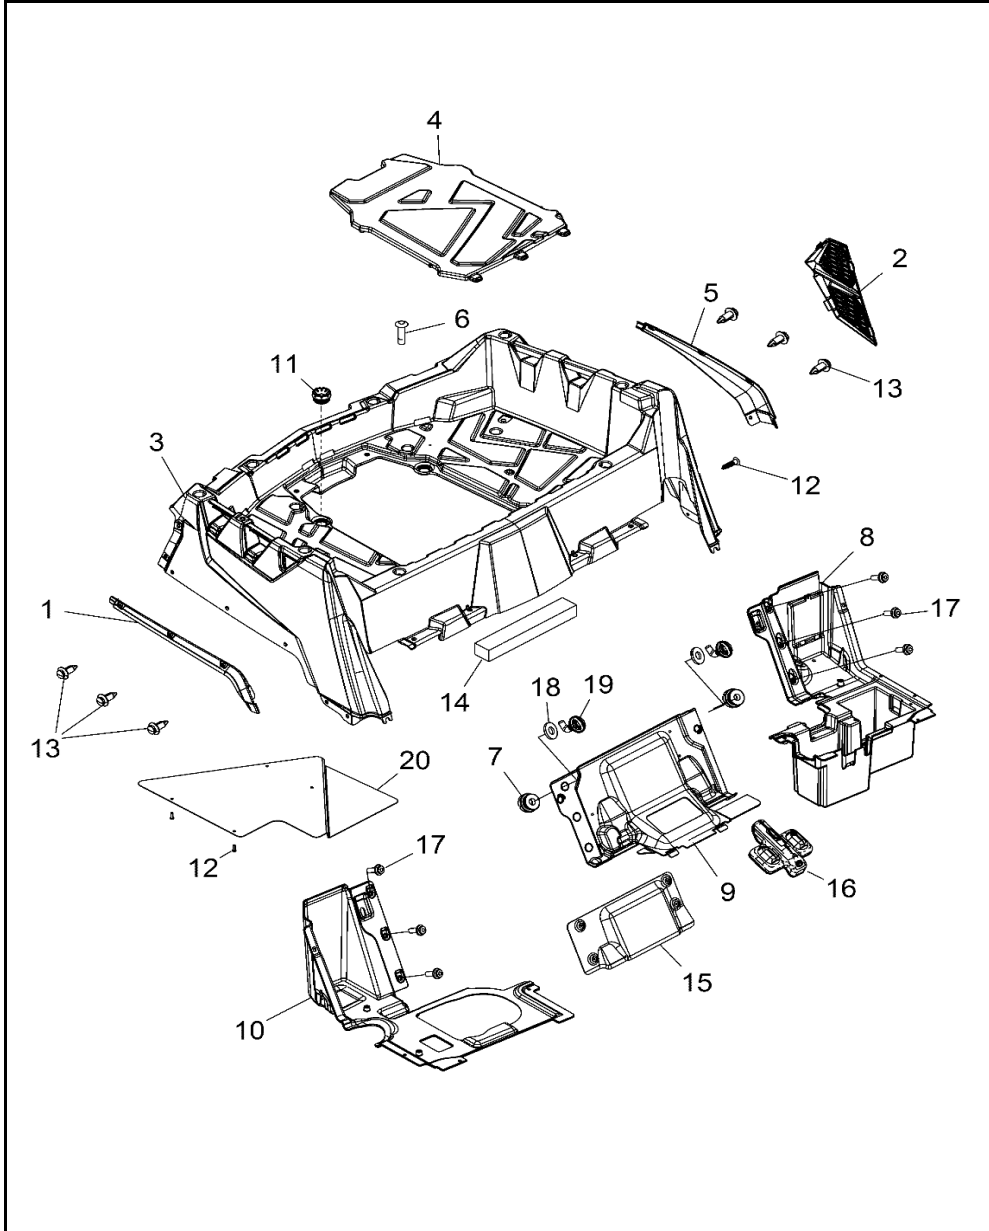

BODY, REAR RACK AND FENDERS

2017 RZR RZR 570 EU (R04) - Z17VHA57FJ

POS	SAP	Part Name	Qty
1	1011850	FLAIR, FENDER, REAR, RH BLACK	1
2	1011846	PANEL, FILTER, FENDER, LH, BLACK	1
3	1006283	ASM-RACK,REAR,BLK [INCL. DECAL]	1
4	1045809	BOX, MAINT PANEL, REMOVABLE	1
5	1011849	FLAIR, FENDER, REAR, LH, BLACK	1
6	1045967	SCREW	AR
7	1011795	GROMMET, LATCH	2
8	1011841	PANEL, DIVIDER, REAR, LH, BLACK	1
9	1045811	PANEL-DIVIDER,REAR,INT'L,BLK	1
10	1045812	PANEL, DIVIDER, REAR, RH, BLACK	1
11	1045957	GROMMET	2
12	1014423	SCREW	7
13	1014589	RIVET	6
14	1045814	SEAL, PANEL	1
15	1045815	SHIELD, FOIL, FRONT PANEL [IF BUILT BEFORE 5/30/16]	1
15	1045816	SHIELD-FOIL,FRT PANEL [IF BUILT AFTER 5/31/16]	1
16	1045817	COVER-SEATBELT,PARKBRAKE,EPDM	1
17	1039657	SCREW	6
18	1014517	WASHER	2
19	1014067	LATCH, 1/4 TURN	2
20	1045818	SHIELD-HEAT	1