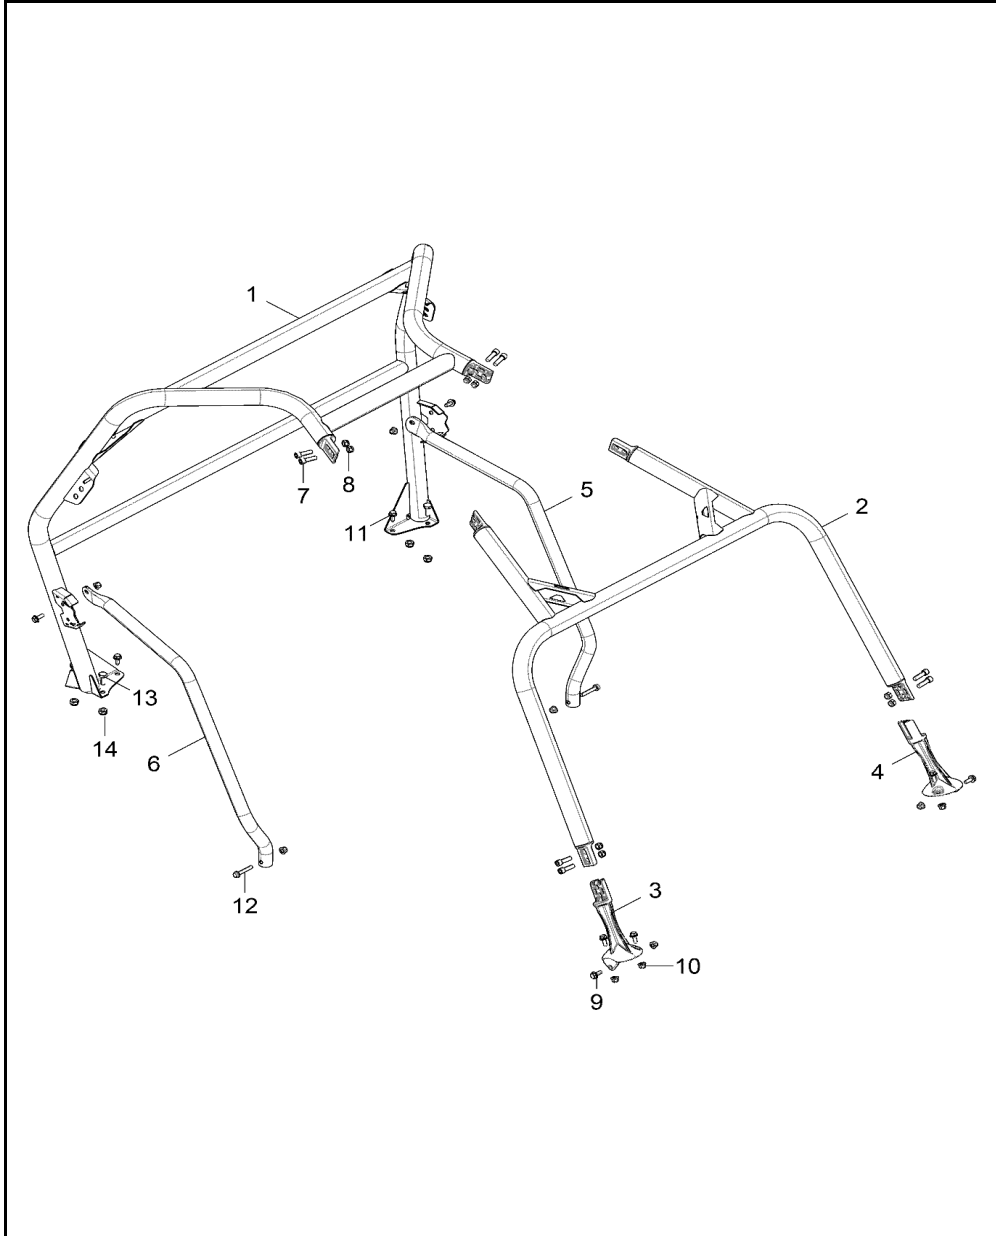

CHASSIS, CAB FRAME

2017 RZR RZR 570 EU (R04) - Z17VHA57FJ

POS	SAP	Part Name	Qty
1	1001473	FRAME, CAB, BACK, MATTE BLACK	1
2	1001500	FRAME, CAB, FRONT, MATTE BLACK	1
3	1012192	BASE, CAB FRAME, FRONT, BASE, RH, MATTE BLACK	1
4	1012193	BASE, CAB FRAME, FRONT, BASE, LH, MATTE BLACK	1
5	1045862	TUBE-SIDE BAR,LH,BLK	1
6	1045863	TUBE-SIDE BAR,RH,BLK	1
7	1045864	SCREW	10
8	1045865	NUT, NYLOK	8
9	1045866	BOLT, FLANGE	8
10	1014499	NUT- M8X1.25, FLG, NYLOC-OLIVE D	10
11	1039688	BOLT	2
12	1039659	SCREW	2
13	1045867	SCR-M10X1.5X25,HEX,DIN933,8.8	4
14	1039786	NUT-NY INS,M10X1.5,HEX,ZINC,YW	4