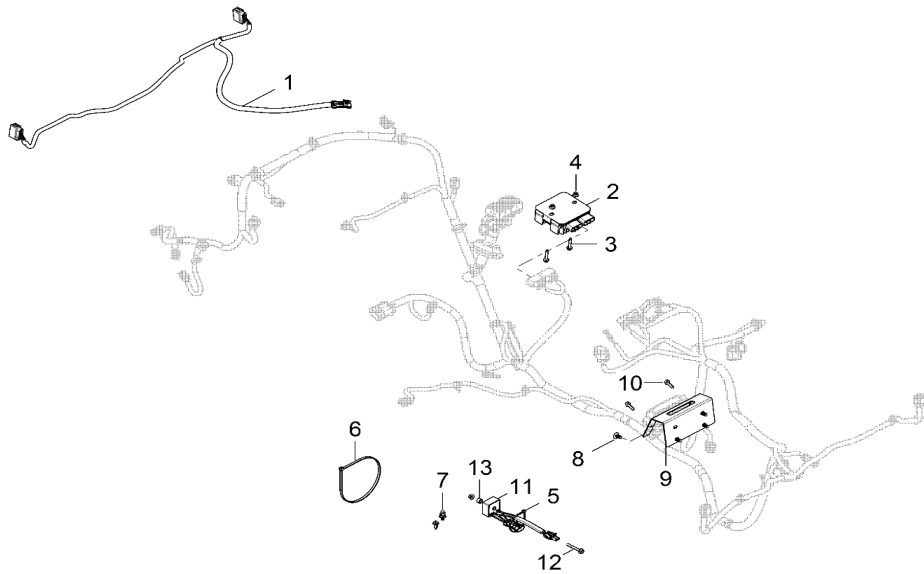

ELECTRICAL, BOX HARNESS, REG, RELAY

2017 RZR RZR 570 EU (R04) - Z17VHA57FJ

POS	SAP	Part Name	Qty
1	1045929	HARNESS-BOX	1
2	1040366	REGULATOR-3PH,50A,SERIES,HISPD	1
3	1045930	SCR-HXFL-M6X1.0X30,RIE,DGPNT	2
4	1014499	NUT- M8X1.25, FLG, NYLOC-OLIVE D	3
5	1039612	PANDUIT STRAP	0
6	1014060	CABLE-TIE,10-102MM,WEATH.-RES.	4
7	1014065	CLIP-ROUTING	7
8	1014589	RIVET-TUFLOK,.315-.325X.787	4
9	1045931	BRKT-RELAY MOUNT,E-COAT	1
10	1039724	SCR-HXFL-M6X1.0X20 8.8 RIE	2
11	1009575	RELAY, SOLID STATE,9A,LONG LD	1
12	1045932	SCR-HXFL-M6X1.0X45 8.8 ZOD	1
13	1045933	SPACER-.26X.50X.31	1