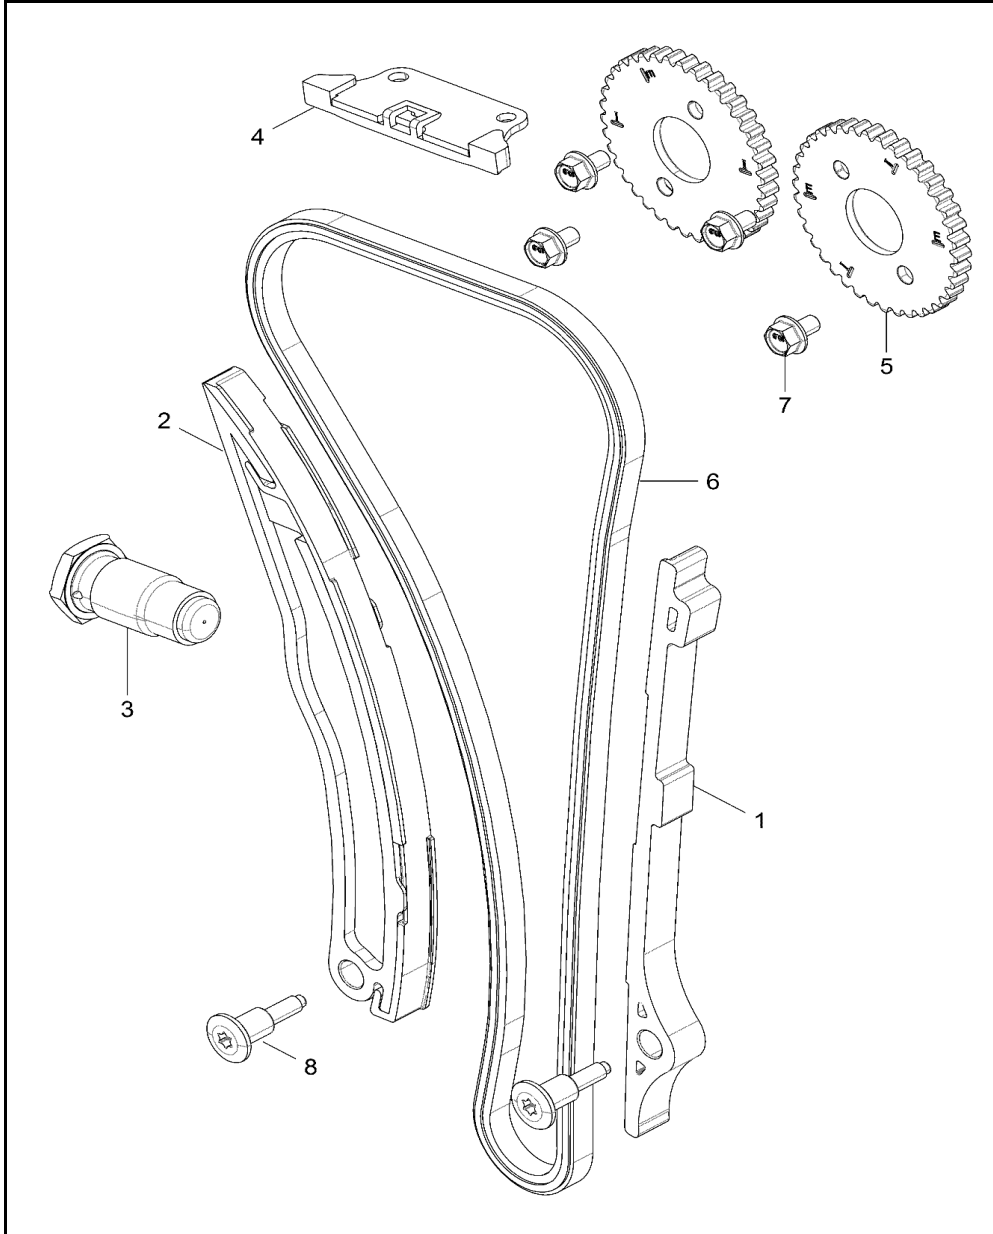

ENGINE, CAM CHAIN AND SPROCKET

2017 RZR RZR 570 EU (R04) - Z17VHA57FJ

POS	SAP	Part Name	Qty
1	1007004	GUIDE, CAMCHAIN, FIXED	1
2	1007005	GUIDE, CAMCHAIN, TENSIONER	1
3	1045972	TENSIONER, CAMCHAIN [INCL. TENSIONER GASKET]	1
3	1045973	GASKET, TENSIONER	1
4	1045974	GUIDE, CAMCHAIN, FIXED, COVER	1
5	1039417	SPROCKET, CAM, DRIVEN	2
6	1007398	CHAIN, CAMSHAFT	1
7	1039728	SCREW	4
8	1039730	BOLT, SHOULDER	2