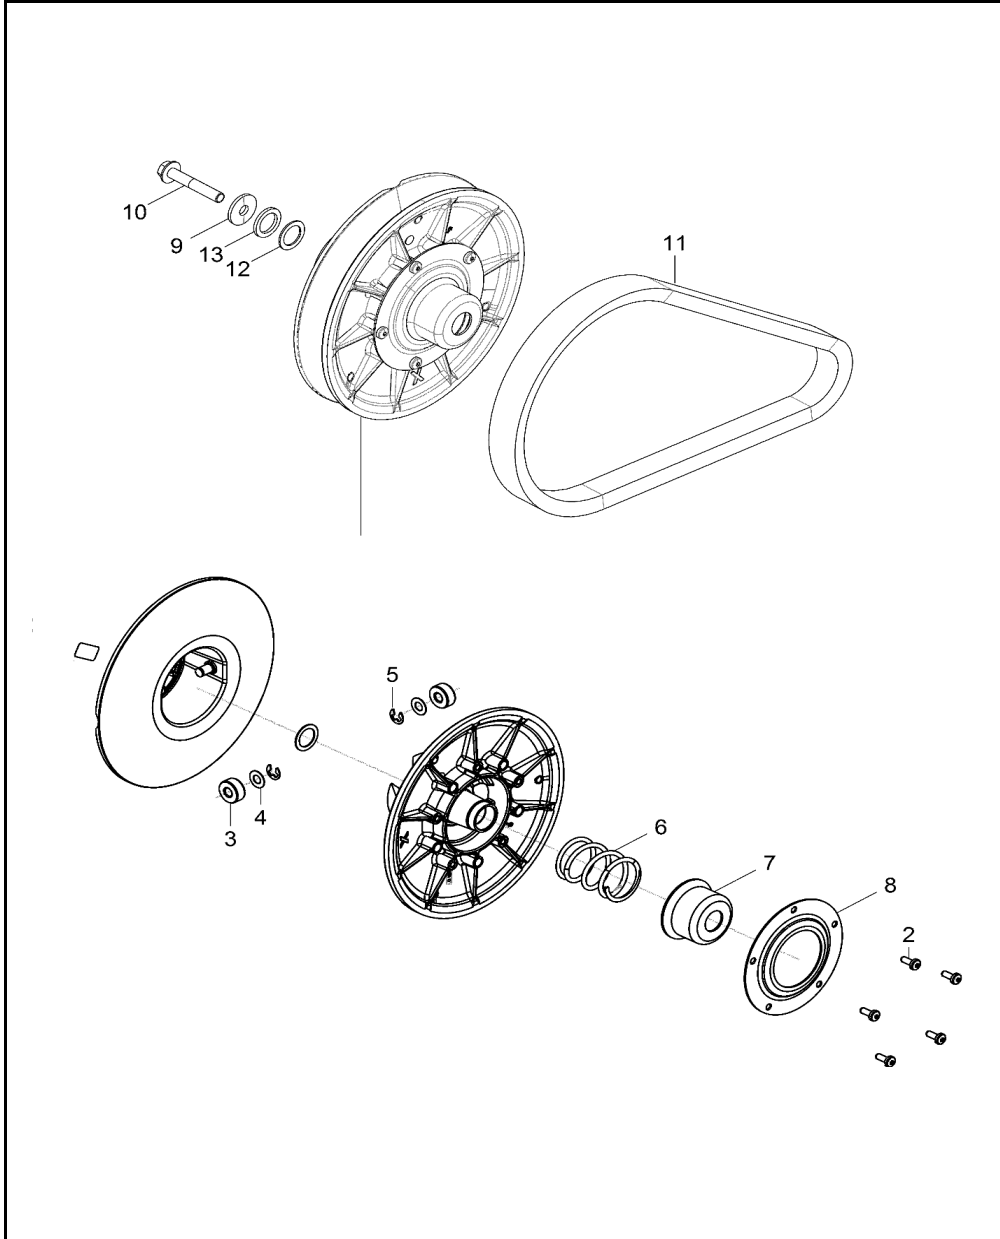

# DRIVE TRAIN, REAR HALF SHAFT

2017 RZR RZR 570 EU (R04) - Z17VHA57FJ

POS	SAP	Part Name	Qty
1	<a href="#">1045911</a>	ASM-HALFSHAFT,REAR,HS	2
2	<a href="#">1045912</a>	KIT-BOOT(PR-8071)	2
3	<a href="#">1005175</a>	BAR (PR-329)	1
4	<a href="#">1005151</a>	JOINT-PLUNGING(PR-207)	1
5	<a href="#">1005176</a>	CIRCLIP (PR-3201)	2
6	<a href="#">1045913</a>	CIRCLIP (PR-2085)	1
7	<a href="#">1040347</a>	GREASE,CE	2
8	<a href="#">1005174</a>	OUTER JOINT (PR-029B)	1

# DRIVE TRAIN, SECONDARY CLUTCH

2017 RZR RZR 570 EU (R04) - Z17VHA57FJ

POS	SAP	Part Name	Qty
1	<a href="#">1002825</a>	ASM., DRIVEN CLUTCH [INCL. 2-9]	1
2	<a href="#">1045914</a>	SCREW	5
3	<a href="#">1011880</a>	ROLLER, CLUTH	2
4	<a href="#">1014522</a>	WASHER, THRUST	2
5	<a href="#">1014622</a>	RING, RETAINING, EXTERNAL	2
6	<a href="#">1014000</a>	SPRING, COMPRESSION, RED/WHITE	1
7	<a href="#">1045915</a>	CUP, SPRING	1
8	<a href="#">1045916</a>	PLATE, RETAINER	1
9	<a href="#">1045917</a>	WASHER-.406X1.25X.125 BELLE-Y	1
10	<a href="#">1014454</a>	SCR-HXFL-M10X1.25X60 10.9 ZOD	1
11	<a href="#">1007369</a>	BELT-DRIVE	1
12	<a href="#">1045918</a>	WASHER-30MM ODX 21MM ID X 1.5	1
13	<a href="#">1045919</a>	WSHR-THRUST,1.189X0.838X0.12	1