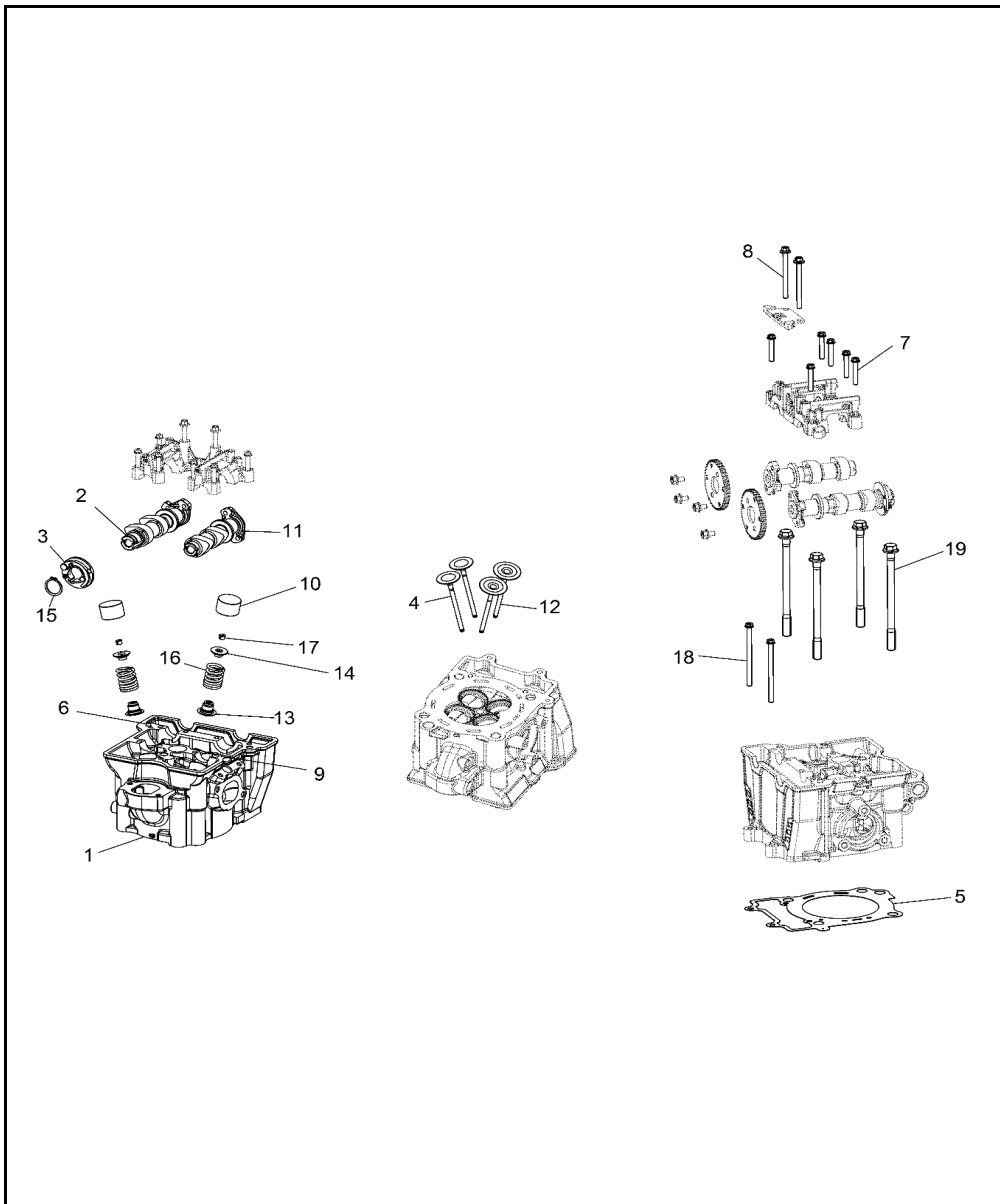

ENGINE, CYLINDER HEAD, CAMS AND VALVES

2017 RZR RZR 570 EU (R04) - Z17VHA57FJ

POS	SAP	Part Name	Qty
1	1046011	ASM., CYLINDER HEAD [INCL. HEAD, GUIDES, CARRIER, 6-9]	1
2	1046012	CAMSHAFT-EXH,MACH	1
3	1046013	ASM., DECOMP SYSTEM, LH	1
4	1007012	VALVE-INTAKE,STEEL	2
5	1046014	GASKET, CYLINDER HEAD	1
6	1040428	PIN, DOWEL	1
7	1040426	SCREW	6
8	1040427	SCREW	2
9	1040425	DOWEL	1
10	1039838	TAPPET, VALVE, GRADED, 4.400	AR
10	1039839	TAPPET, VALVE, GRADED, 4.425	AR
10	1039840	TAPPET, VALVE, GRADED, 4.450	AR
10	1039841	TAPPET, VALVE, GRADED, 4.475	AR
10	1039842	TAPPET, VALVE, GRADED, 4.500	AR
10	1039843	TAPPET, VALVE, GRADED, 4.525	AR
10	1039844	TAPPET, VALVE, GRADED, 4.550	AR
10	1039845	TAPPET, VALVE, GRADED, 4.575	AR
10	1039846	TAPPET, VALVE, GRADED, 4.600	AR
10	1039847	TAPPET, VALVE, GRADED, 4.625	AR
10	1039848	TAPPET, VALVE, GRADED, 4.650	AR
10	1039849	TAPPET, VALVE, GRADED, 4.675	AR
10	1041355	TAPPET, VALVE, GRADED, 4.700	AR
10	1039851	TAPPET, VALVE, GRADED, 4.725	AR
10	1039852	TAPPET, VALVE, GRADED, 4.750	AR
10	1039853	TAPPET, VALVE, GRADED, 4.775	AR
10	1039854	TAPPET, VALVE, GRADED, 4.800	AR
10	1039855	TAPPET, VALVE, GRADED, 4.825	AR
10	1039856	TAPPET, VALVE, GRADED, 4.850	AR
10	1039857	TAPPET, VALVE, GRADED, 4.875	AR