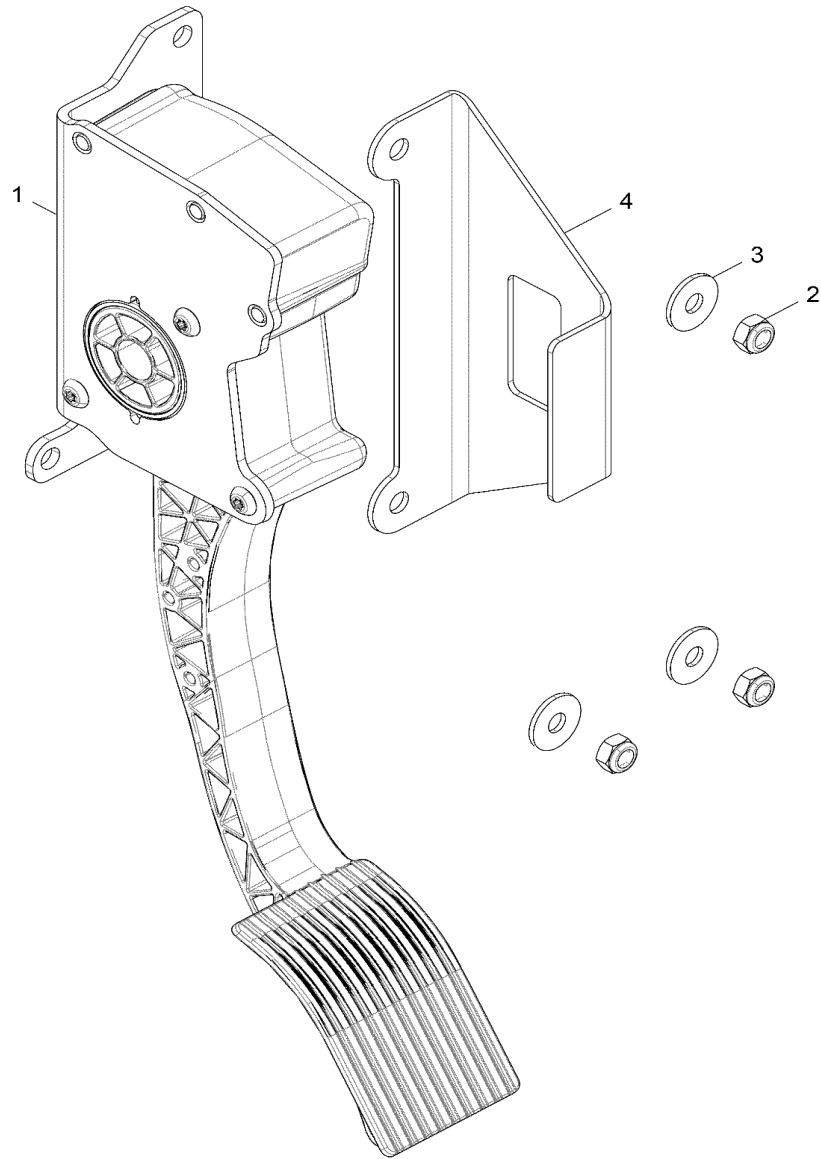

ENGINE, THROTTLE PEDAL

2017 RZR RZR 570 EU (R04) - Z17VHA57FJ

POS	SAP	Part Name	Qty
1	1009578	PEDAL-ELECTRONIC THROTTLE	1
2	1014499	NUT- M8X1.25, FLG, NYLOC-OLIVE D	3
3	1039804	WSHR-6.4X18.0X1.6 ZC	3
4	1039895	PEDAL-BRACKET,M.BLK	1