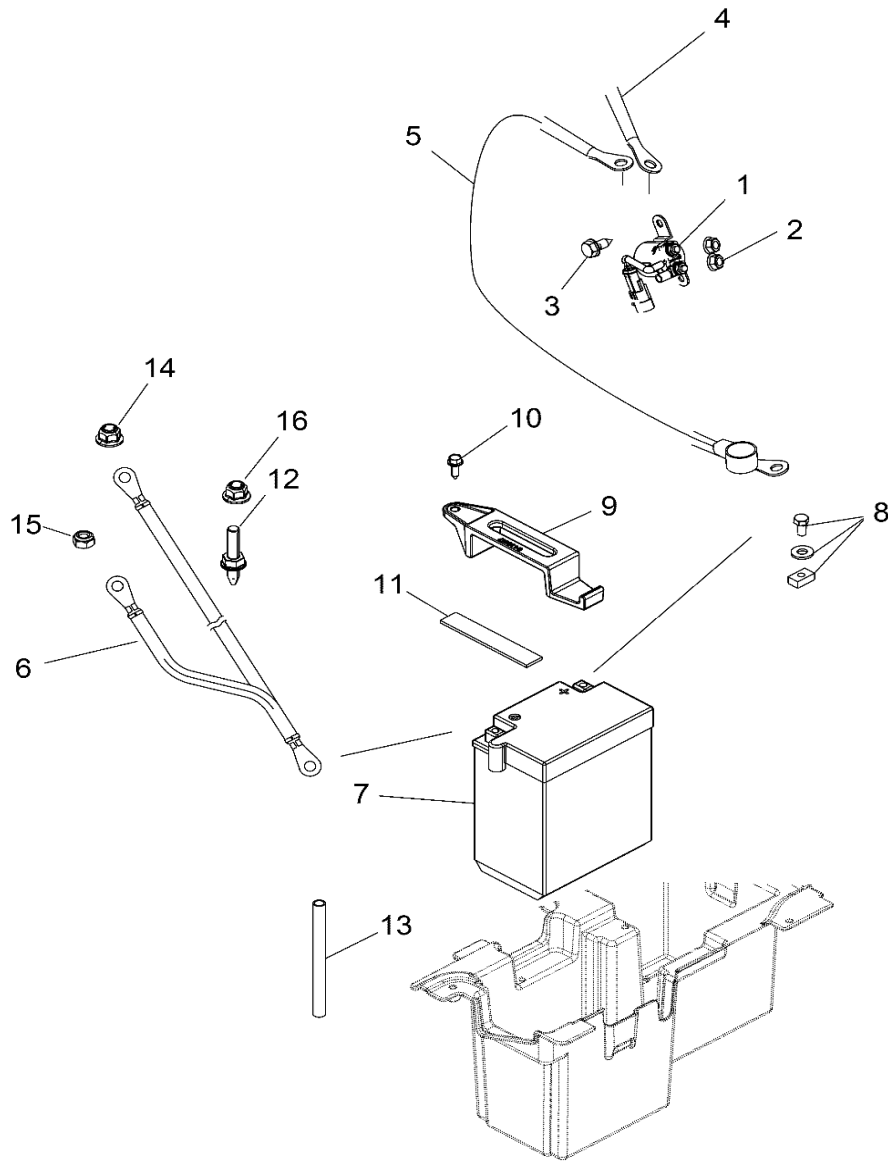

ELECTRICAL, BATTERY

2017 RZR RZR 570 EU (R04) - Z17VHA57FJ

POS	SAP	Part Name	Qty
1	1045920	SOLENOID, STARTER [INCL 2]	1
2	1045182	NUT, FLANGED	2
3	1039683	SCREW	2
4	1045921	CABLE, SOLENOID TO STARTER	1
5	1045922	CABLE, BATTERY TO SOLENOID TERMINAL	1
6	1045923	CABLE, GROUND, ENGINE/BATTERY/CHASSIS	1
7	1045924	BATTERY	1
8	1045925	KIT, BATTERY BOLT	1
9	1045926	STRAP, BATTERY RETAINER	1
10	1039658	SCREW	1
11	1045927	PAD, RACK MOUNT	1
12	1039752	STUD	1
13	1045928	TUBE, BATTERY VENT	1
14	1014499	NUT- M8X1.25, FLG, NYLOC-OLIVE D	1
15	1039773	NUT-6MM X 1 NYLOK-Z	1
16	1039782	NUT-M6 FLANGE,NYLOC	1