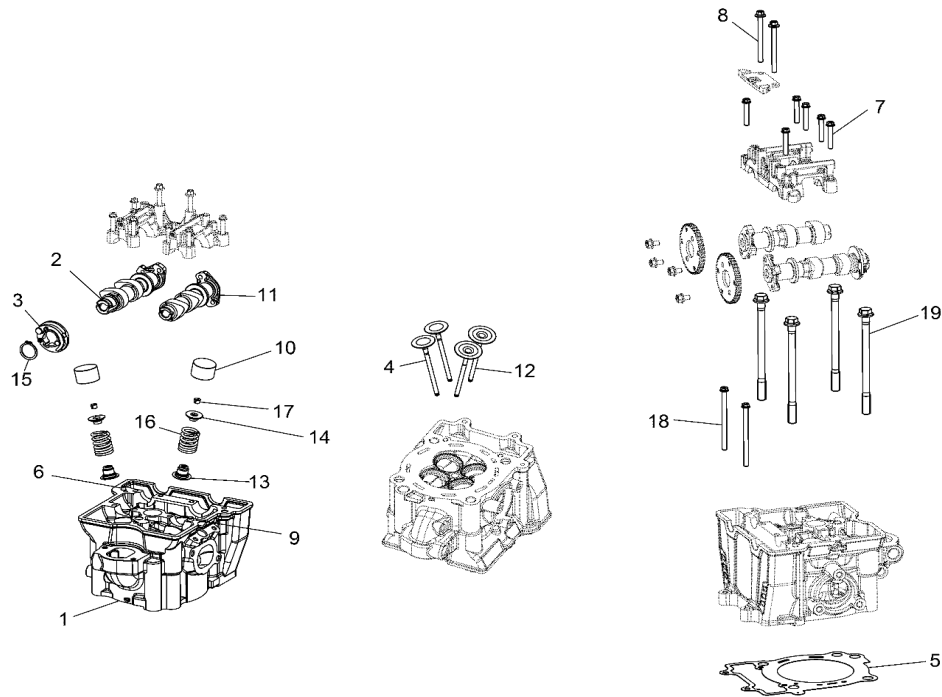

ENGINE, CYLINDER HEAD, CAMS AND VALVES

2017 RZR RZR 570 EU (R04) - Z17VHA57FJ

POS	SAP	Part Name	Qty
10	1039858	TAPPET, VALVE, GRADED, 4.900	AR
10	1039859	TAPPET, VALVE, GRADED, 4.925	AR
10	1039860	TAPPET, VALVE, GRADED, 4.950	AR
10	1039861	TAPPET, VALVE, GRADED, 4.975	AR
10	1039862	TAPPET, VALVE, GRADED, 5.000	AR
10	1039863	TAPPET, VALVE, GRADED, 5.025	AR
10	1039864	TAPPET, VALVE, GRADED, 5.050	AR
10	1039865	TAPPET, VALVE, GRADED, 5.075	AR
10	1039866	TAPPET, VALVE, GRADED, 5.100	AR
10	1039867	TAPPET, VALVE, GRADED, 5.125	AR
10	1039868	TAPPET, VALVE, GRADED, 5.150	AR
10	1039869	TAPPET, VALVE, GRADED, 5.175	AR
10	1039870	TAPPET, VALVE, GRADED, 5.200	AR
10	1039871	TAPPET, VALVE, GRADED, 5.225	AR
10	1039872	TAPPET, VALVE, GRADED, 5.250	AR
10	1039873	TAPPET, VALVE, GRADED, 5.275	AR
10	1039874	TAPPET, VALVE, GRADED, 5.300	AR
10	1039875	TAPPET, VALVE, GRADED, 5.325	AR
10	1039876	TAPPET, VALVE, GRADED, 5.350	AR
10	1039877	TAPPET, VALVE, GRADED, 5.375	AR
10	1039878	TAPPET, VALVE, GRADED, 5.400	AR
10	1039879	TAPPET, VALVE, GRADED, 5.425	AR
10	1039880	TAPPET, VALVE, GRADED, 5.450	AR
11	1046015	CAMSHAFT, INTAKE	1
12	1007011	VALVE-EXHAUST,INCONEL	2
13	1008817	SEAT W/SEAL, VALVE SPRING	4
14	1039504	RETAINER, VALVE	4
15	1046016	RING, SNAP	1
16	1040458	SPRING, VALVE	4
17	1039631	KEEPER, VALVE	8