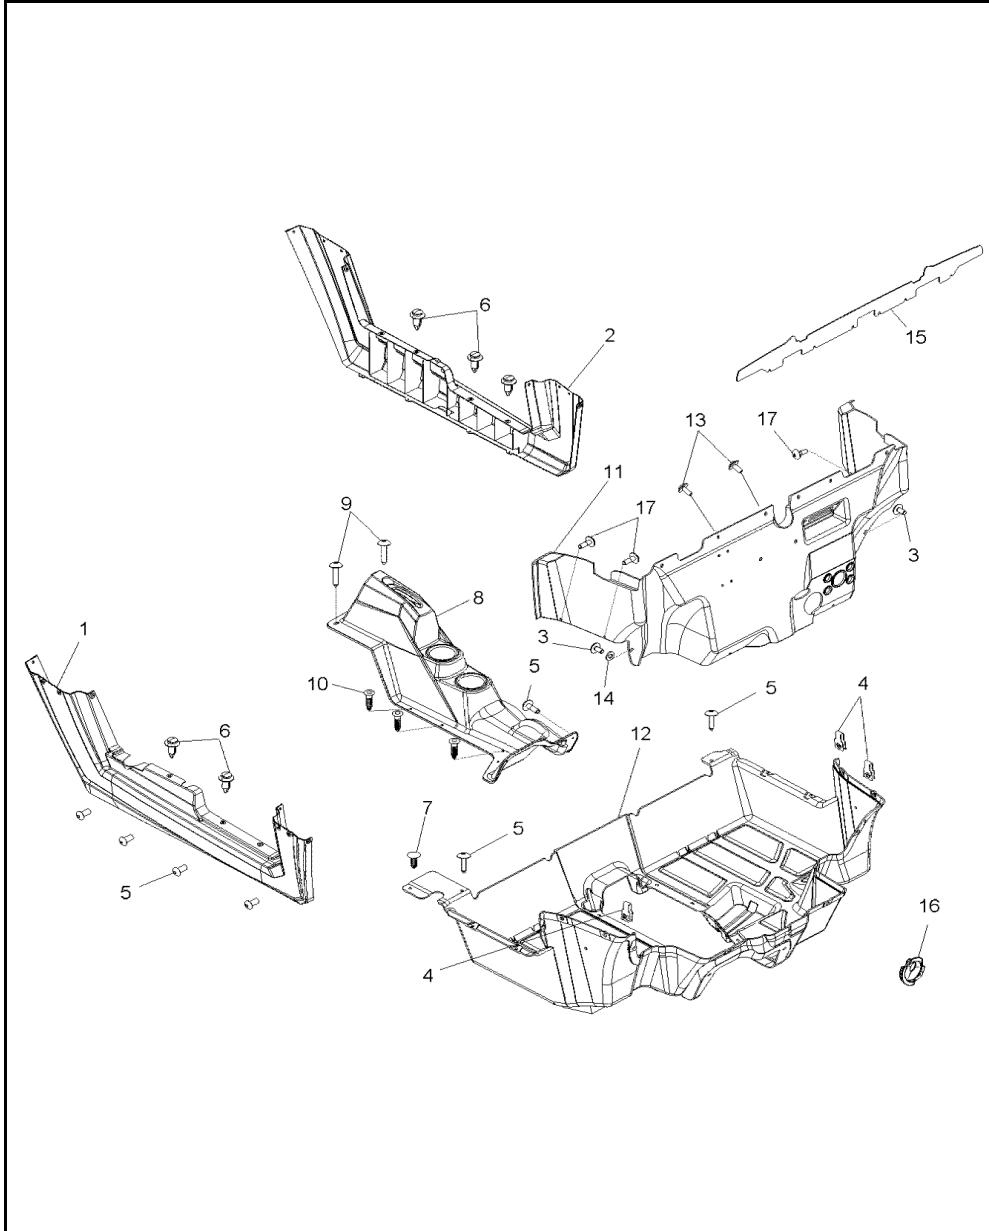

BODY, FLOOR AND ROCKER PANELS

2017 RZR RZR 570 EU (R04) - Z17VHA57FJ

POS	SAP	Part Name	Qty
1	1045779	ROCKER, RH, BLACK	1
2	1045780	ROCKER, LH, BLACK	1
3	1045781	SCREW	2
4	1014592	NUT, U-TYPE	AR
5	1045967	SCREW	AR
6	1014589	RIVET	AR
7	1045783	CLIP, DART, NYLON	4
8	1045784	COVER, CONSOLE, BLACK	1
9	1040444	SCREW	2
10	1039666	SCREW	7
11	1031693	FLOOR-UPPER,BLK	1
12	1030509	FLOOR, LOWER, BLACK	1
13	1039669	SCREW	6
14	1045785	WASHER	2
15	1045786	PANEL, HOOD CLOSE OFF, 1 PIECE	1
16	1045787	FLAP, BLOCK OFF, LOWER	1
17	1045793	SCREW	6