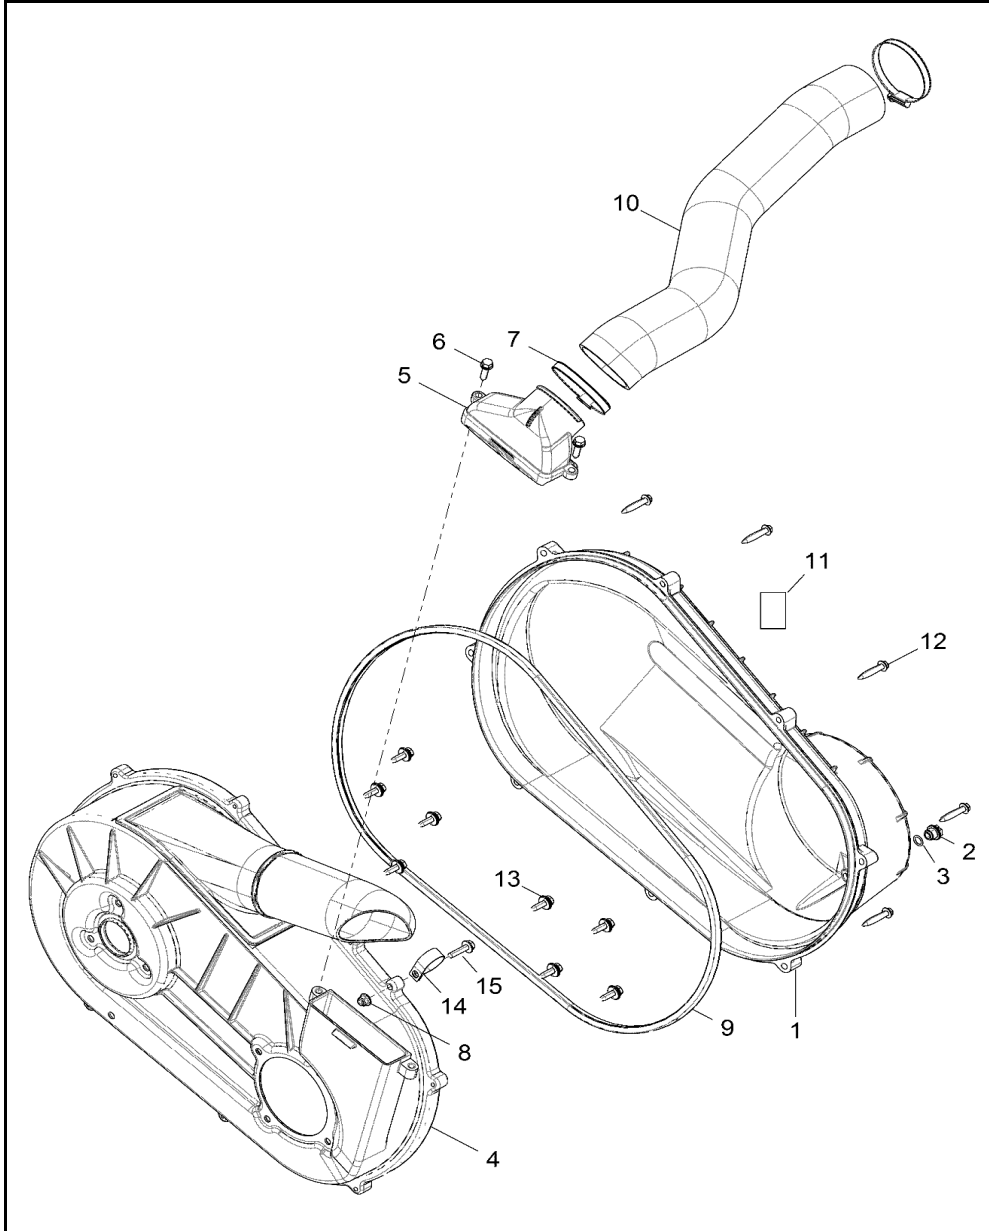

# DRIVE TRAIN, CLUTCH COVER AND DUCTING

2017 RZR RZR 570 EU (R04) - Z17VHA57FJ

POS	SAP	Part Name	Qty
1	<a href="#">1006281</a>	ASM., COVER, CLUTCH, OUTER [INCL. 2,3]	1
2	<a href="#">1011827</a>	PLUG, DRAIN	1
3	<a href="#">1039532</a>	O-RING	1
4	<a href="#">1045875</a>	ASM., COVER, CLUTCH, INNER [INCL. 5,6]	1
5	<a href="#">1045876</a>	DUCT, CLUTCH, AIR INLET	1
6	<a href="#">1039658</a>	SCREW	2
7	<a href="#">1045960</a>	CLAMP, NARROW BAND	2
8	<a href="#">1014499</a>	NUT- M8X1.25, FLG, NYLOC-OLIVE D	1
9	<a href="#">1012150</a>	SEAL, OUTER, CLUTCH COVER	1
10	<a href="#">1045878</a>	HOSE, INTAKE, CLUTCH	1
11	<a href="#">1039644</a>	DECAL-WARN,CLUTCH COVER,EU	1
12	<a href="#">1039748</a>	SCR-HXFL-M6X35 ZOD HILO	8
13	<a href="#">1014451</a>	ASM., BOLT/WASHER	8
14	<a href="#">1045879</a>	CLAMP-RUBBER COATED, .562	1
15	<a href="#">1039698</a>	BOLT	1