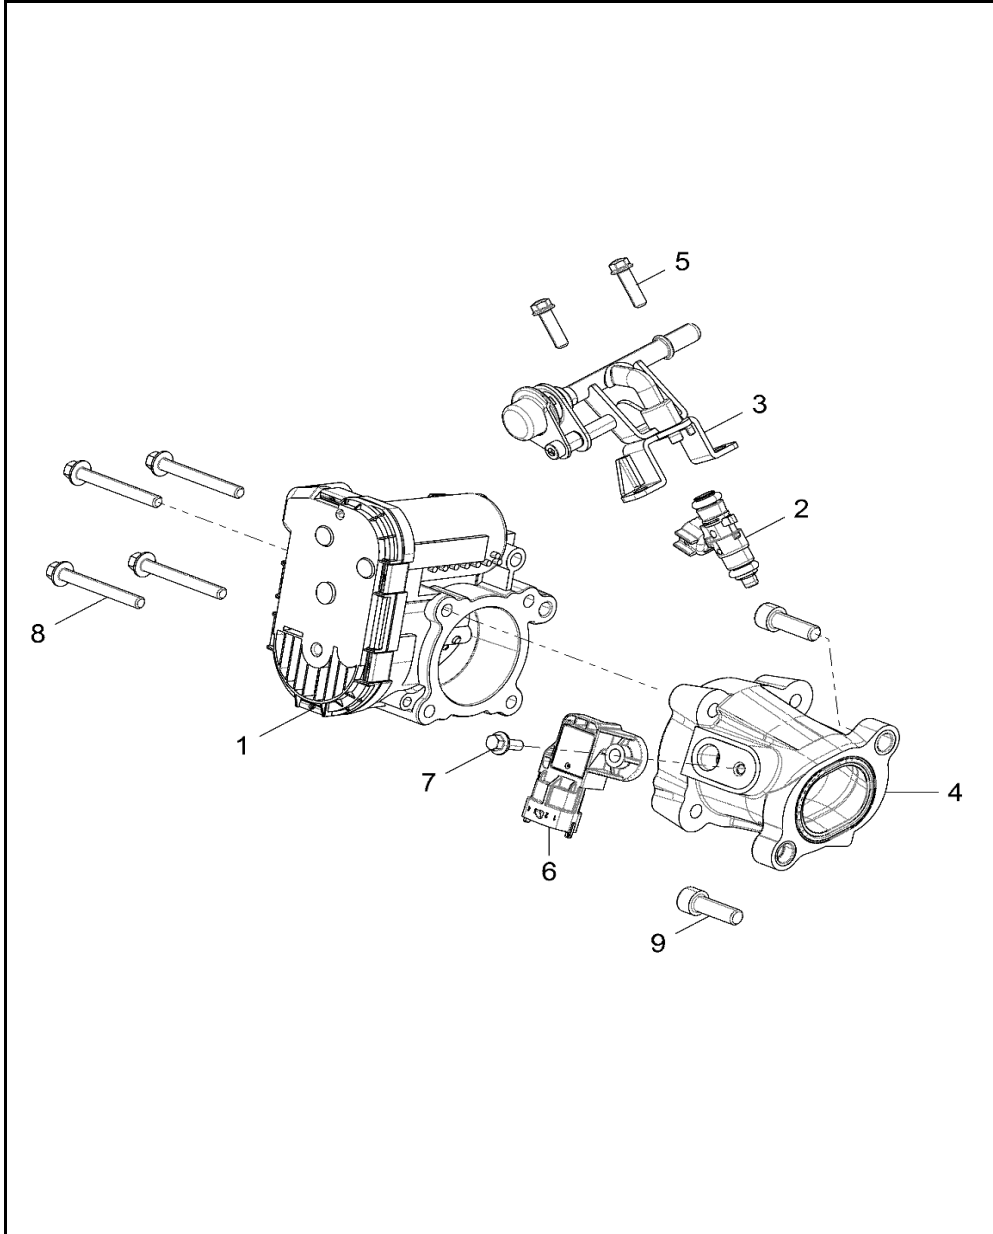

# ENGINE, THROTTLE BODY AND FUEL RAIL

2017 RZR RZR 570 EU (R04) - Z17VHA57FJ

POS	SAP	Part Name	Qty
1	<a href="#">1002283</a>	THROTTLE-ETC,46MM	1
2	<a href="#">1006072</a>	INJECTOR, FUEL	1
3	<a href="#">1046050</a>	RAIL, FUEL	1
4	<a href="#">1046051</a>	ADAPTER-THROTTLE BODY,ETC	1
5	<a href="#">1039698</a>	SCREW	2
6	<a href="#">1005828</a>	SENSOR-TMAP DSS3-TF	1
7	<a href="#">1046052</a>	SCR-HXFL-M5X0.8X14 18-8	1
8	<a href="#">1014430</a>	SCR-M6X1.0X50.0 HX/FL-Y/D	4
9	<a href="#">1046053</a>	SCR-SH-M8X1.25X25 8.8 ZPC	2