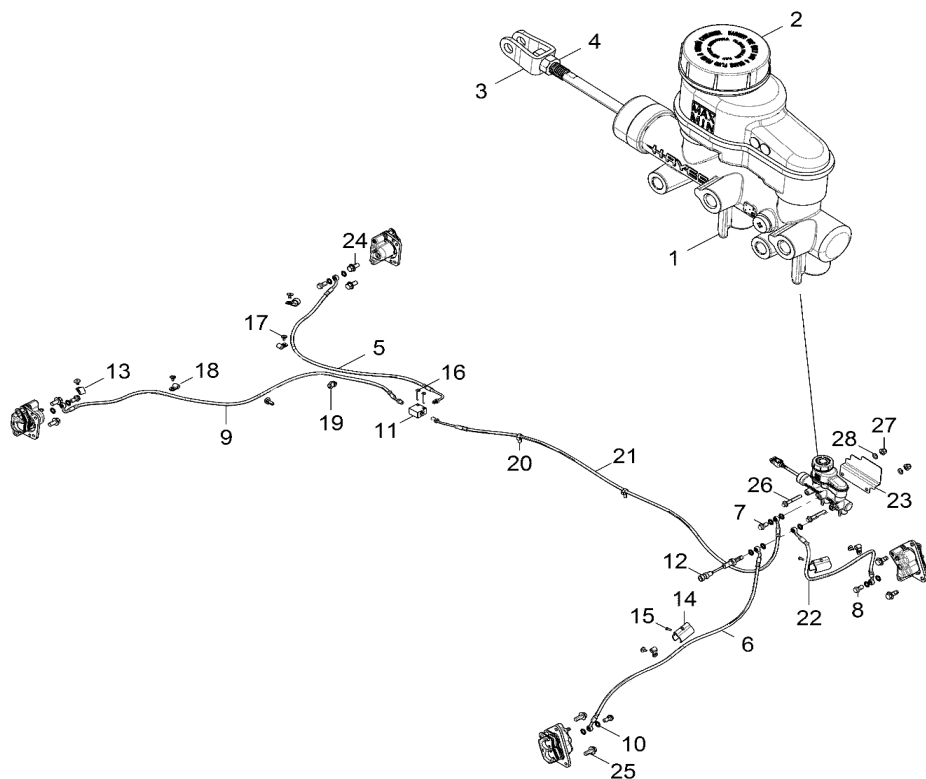

BRAKES, BRAKE LINES AND MASTER CYLINDER

2017 RZR RZR 570 EU (R04) - Z17VHA57FJ

POS	SAP	Part Name	Qty
1	1039184	ASM-TANDEM MASTER CYL,HB II [INCL 2-4]	1
2	1045842	KIT, CAP, MASTER CYLINDER TANDEM	1
3	1045843	KIT, CLEVIS, MASTER CYLINDER TANDEM	1
4	1045844	KIT-NUTS,CLEVIS,M/C TANDEM	1
5	1045845	LINE-BRAKE,REAR,LEFT,BRD,INTL	1
6	1045846	LINE-BRAKE,FRONT,RIGHT,BRD,INT	1
7	1039368	BOLT-BANJO, 10MM X 1.25-6G	1
8	1039367	BOLT, BANJO	4
9	1045847	LINE-BRAKE,REAR,RIGHT,BRD,INTL	1
10	1011792	SEAL	13
11	1039608	FITTING-TEE,BRAKE	1
12	1009582	SWITCH-BRK,M10X1.25,DBL,SEALED	1
13	1039618	CLAMP, HOSE	2
14	1045848	RETAINER, BRAKE LINE	2
15	1039807	RIVET	4
16	1039655	SCREW	2
17	1039657	SCREW	2
18	1045849	CLAMP, CABLE	2
19	1014065	CLIP-ROUTING	1
20	1039816	CLIP	1
21	1045850	LINE-BRAKE,MASTER TO REAR,INTL	1
22	1045851	LINE-BRAKE,FRONT,LEFT,BRD,INTL	1
23	1045852	SHIELD-MASTER CYL	1
24	1039690	BOLT, FLANGED	4
25	1039704	BOLT, FLANGED	4
26	1039746	SCR-HXFL-M8X1.25X60 8.8 ZOD	2
27	1014499	NUT- M8X1.25, FLG, NYLOC-OLIVE D	2
28	1039800	WSHR-.344X.750X.062-Y	2