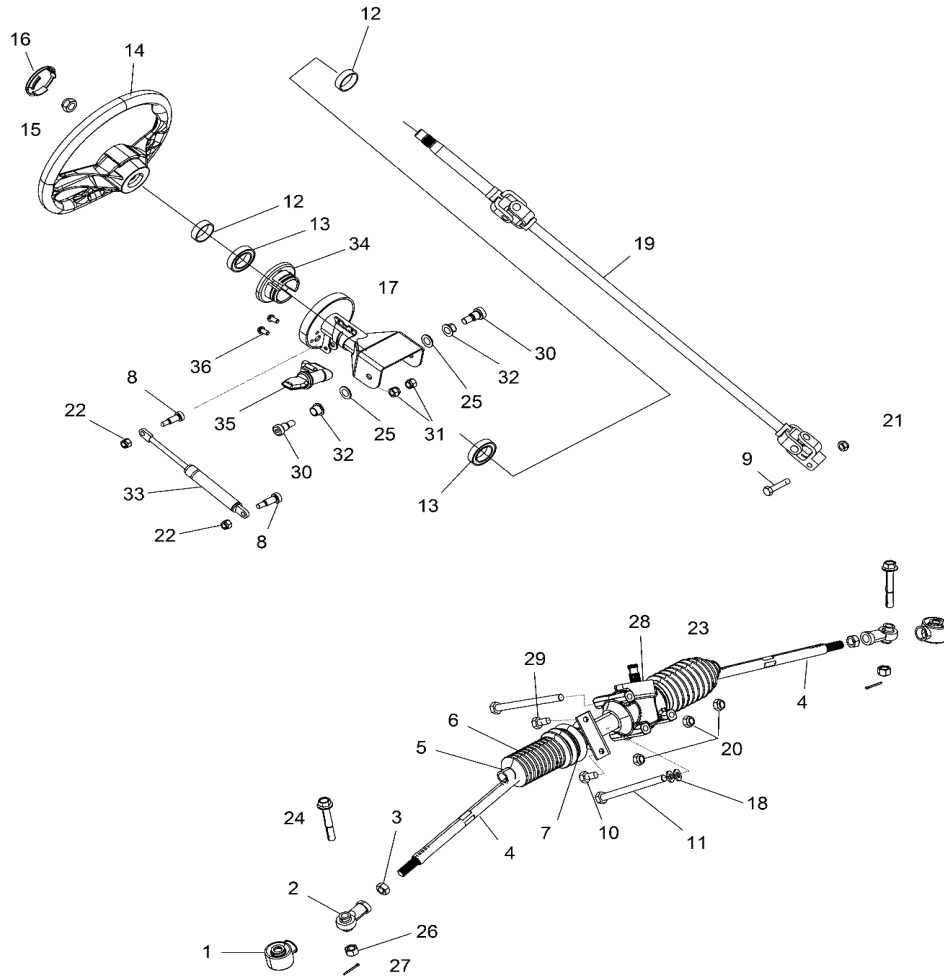

# ENGINE, WATERPUMP IMPELLER AND COVER

2017 RZR RZR 570 EU (R04) - Z17VHA57FJ

POS	SAP	Part Name	Qty
1	<a href="#">1011206</a>	IMPELLER, WATERPUMP	1
2	<a href="#">1011801</a>	GASKET, WATERPUMP COVER	1
3	<a href="#">1039698</a>	SCREW	8
4	<a href="#">1046055</a>	COVER, WATERPUMP	1

# REFERENCES, TOOL KIT AND OWNERS MANUAL

2017 RZR RZR 570 EU (R04) - Z17VHA57FJ

POS	SAP	Part Name	Qty
	<a href="#">1046056</a>	KIT, TOOL [INCL. 2-6]	1
1	<a href="#">1046057</a>	GAUGE, TIRE PRESSURE	1
2	<a href="#">1039400</a>	WRENCH, TORX, T-25	1
3	<a href="#">1040163</a>	WRENCH, TORX, T-27	1
4	<a href="#">1040163</a>	SOCKET, SPARK PLUG	1
5	<a href="#">1040163</a>	PULLER, SPARK PLUG [WRENCH HANDLE]	1
6	<a href="#">1039401</a>	PLIERS, COMBO	1
7	<a href="#">1039394</a>	POUCH, TOOL KIT	1
8	<a href="#">1046058</a>	WRENCH, SPANNER, CAM	1
9	<a href="#">1046059</a>	MAN-OWN, 17 RZR 570	1
10	<a href="#">1046060</a>	WRENCH, BLACK	1

# STEERING, STEERING ASM.

2017 RZR RZR 570 EU (R04) - Z17VHA57FJ

POS	SAP	Part Name	Qty
1	1046061	BOOT, SEAL, ROD END	2
2	1046062	ROD END	2
3	1040163	NUT, JAM, LH	2
4	1040163	TIE ROD, INNER	2
5	1040163	CLAMP, BOOT, SMALL	2
6	1040163	BOOT, PASSENGER, SIDE RACK	1
7	1040163	CLAMP, BOOT, LARGE	2
8	1039706	BOLT, SHOULDER	2
9	1039702	SCREW	1
10	1046063	BOLT	1
11	1046064	BOLT	2
12	1014528	BUSHING-STEERING	2
13	1046065	BEARING, STEERING	2
14	1040468	WHEEL-STEERING, 14"	1
15	1039791	NUT-HEX-M16X2, 8 ZC NYL	1
16	1011914	CAP-STEERING WHEEL	1
17	1046066	ASM., TUBE, PIVOT, MATTE BLACK [INCL. 13]	1
18	1046067	Washer, Flat	3
19	1046068	SHAFT, STEERING	1
20	1045872	NUT-5/16-18 NYLOK-Y	3
21	1039786	NUT, NYLOK	1
22	1039773	NUT-6MM X 1 NYLOK-Z	2
23	1039534	BOOT, DRIVER SIDE, RACK	1
24	1046069	BOLT	2
25	1014517	WASHER	2
26	1014500	NUT, FLANGE, NYLOK	2
27	1046071	PIN, COTTER	2
28	1046072	ASM., GEAR BOX, STEERING [INCL. 1-7,23]	1
29	1046073	BOLT	1
30	1046074	BOLT, SHOULDER	2