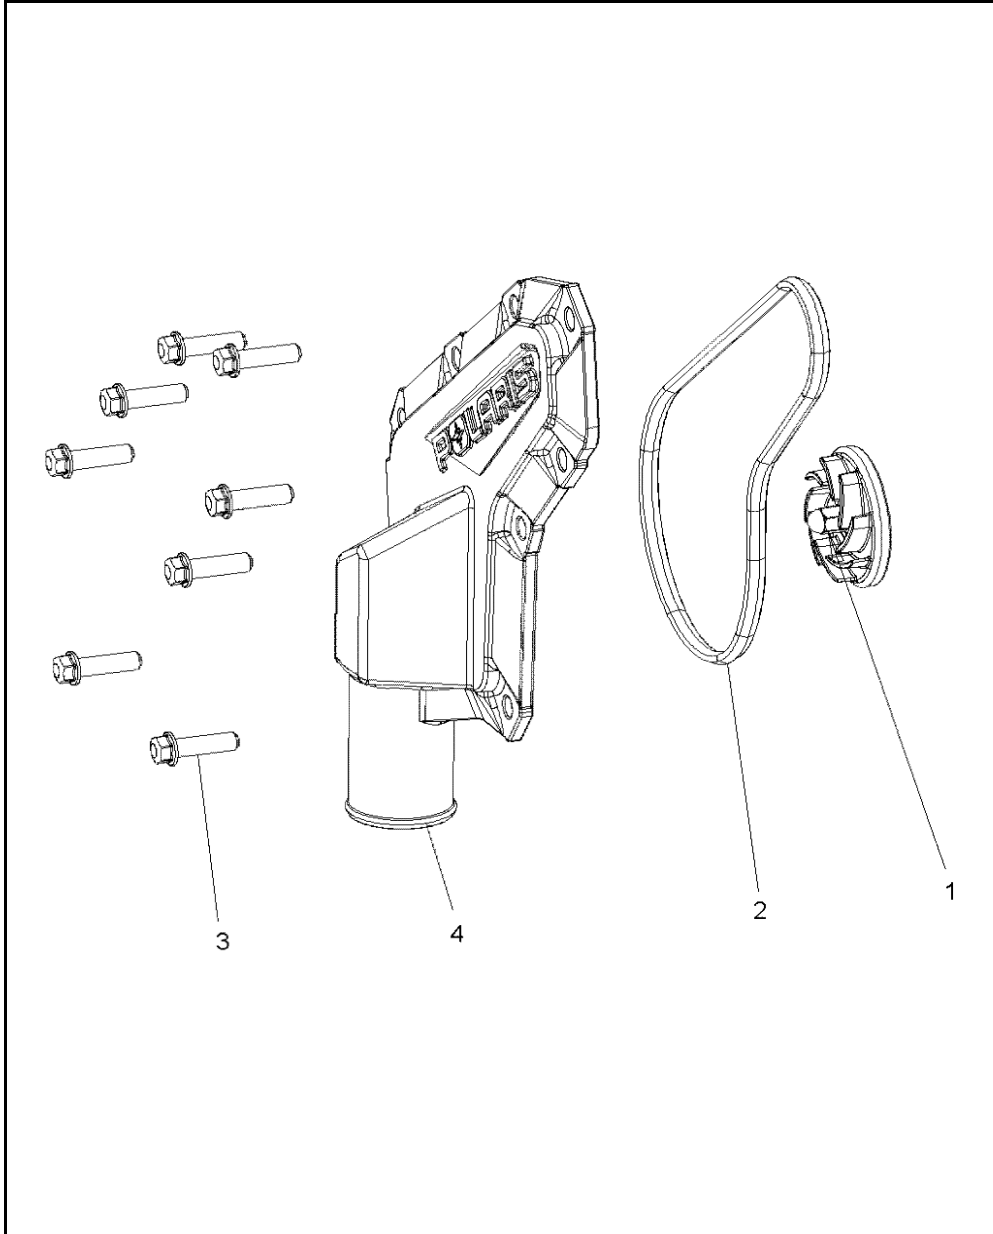

ENGINE, WATERPUMP IMPELLER AND COVER

2017 RZR RZR 570 EU (R04) - Z17VHA57FJ

POS	SAP	Part Name	Qty
1	1011206	IMPELLER, WATERPUMP	1
2	1011801	GASKET, WATERPUMP COVER	1
3	1039698	SCREW	8
4	1046055	COVER, WATERPUMP	1