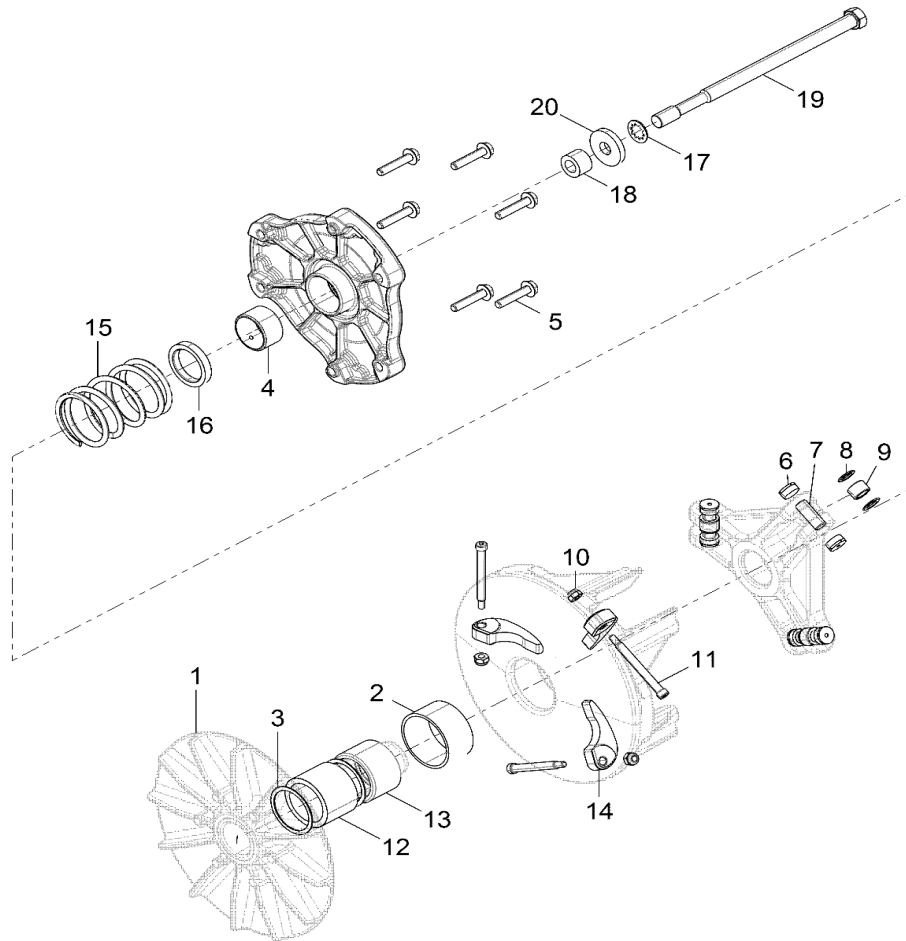

# DRIVE TRAIN, MAIN GEARCASE MOUNTIN

2017 RZR RZR 570 EU (R04) - Z17VHA57FJ

POS	SAP	Part Name	Qty
1	1039356	MOUNT-ISOLATOR,DRIVELINE	1
2	1039723	SCR-HH M8X1.25X45 8.8 ZOD	2
3	1039630	CLAMP-HOSE, 17/32, GREEN	1
4	1039692	BOLT-M10X1.25X70,HXFLG-OLIVE D	1
5	1014499	NUT- M8X1.25, FLG, NYLOC-OLIVE D	2
6	1014500	NUT-M10X1.25,FLG,NYLOC-OLIVE D	1
7	1045903	FUEL LINE-85 CENTIMETERS	1

# DRIVE TRAIN, PRIMARY CLUTCH

2017 RZR RZR 570 EU (R04) - Z17VHA57FJ

POS	SAP	Part Name	Qty
1	1045904	ASM., CLUTCH, DRIVE, BASIC, BEARING [INCL. 2-13]	1
2	1008438	BEARING	1
3	1014526	WASHER, CLUTCH	2
4	1008441	COVER, BEARING	1
5	1045905	SCREW	6
6	1011855	BUTTON, CLUTCH	6
7	1010979	PIN, ROLLER	3
8	1011840	WASHER, CLUTCH, SPIDER ROLLER	6
9	1002817	ASM., ROLLER AND BUSHING	3
10	1014495	NUT, FLEXLOC	3
11	1014426	BOLT, SHOULDER	3
12	1008439	BEARING, NEEDLE	1
13	1045906	SPACER, CLUTCH, PM	1
14	1012191	WEIGHT, SHIFT, 25-52G, PM	3
15	1013997	SPRING, CLUTCH, 35-240	1
16	1011844	SPACER, CLUTCH, LIMITER	1
17	1045907	WASHER, INTERLOCK	1
18	1045908	BUSHING	1
19	1045909	BOLT, CLUTCH	1
20	1045910	WASHER, FLAT	1