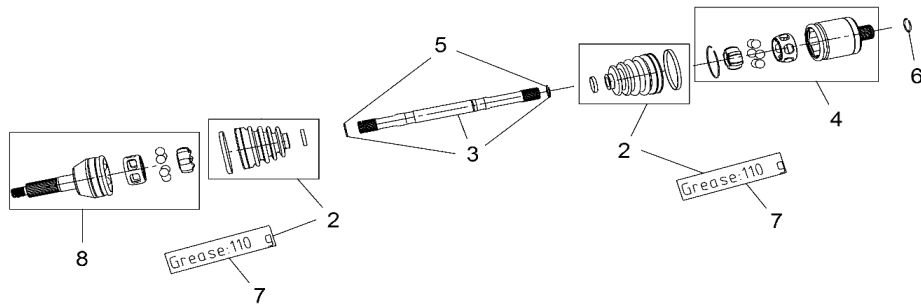

# DRIVE TRAIN, PRIMARY CLUTCH

2017 RZR RZR 570 EU (R04) - Z17VHA57FJ

POS	SAP	Part Name	Qty
1	1045904	ASM., CLUTCH, DRIVE, BASIC, BEARING [INCL. 2-13]	1
2	1008438	BEARING	1
3	1014526	WASHER, CLUTCH	2
4	1008441	COVER, BEARING	1
5	1045905	SCREW	6
6	1011855	BUTTON, CLUTCH	6
7	1010979	PIN, ROLLER	3
8	1011840	WASHER, CLUTCH, SPIDER ROLLER	6
9	1002817	ASM., ROLLER AND BUSHING	3
10	1014495	NUT, FLEXLOC	3
11	1014426	BOLT, SHOULDER	3
12	1008439	BEARING, NEEDLE	1
13	1045906	SPACER, CLUTCH, PM	1
14	1012191	WEIGHT, SHIFT, 25-52G, PM	3
15	1013997	SPRING, CLUTCH, 35-240	1
16	1011844	SPACER, CLUTCH, LIMITER	1
17	1045907	WASHER, INTERLOCK	1
18	1045908	BUSHING	1
19	1045909	BOLT, CLUTCH	1
20	1045910	WASHER, FLAT	1

# DRIVE TRAIN, REAR HALF SHAFT

2017 RZR RZR 570 EU (R04) - Z17VHA57FJ

POS	SAP	Part Name	Qty
1	<a href="#">1045911</a>	ASM-HALFSHAFT,REAR,HS	2
2	<a href="#">1045912</a>	KIT-BOOT(PR-8071)	2
3	<a href="#">1005175</a>	BAR (PR-329)	1
4	<a href="#">1005151</a>	JOINT-PLUNGING(PR-207)	1
5	<a href="#">1005176</a>	CIRCLIP (PR-3201)	2
6	<a href="#">1045913</a>	CIRCLIP (PR-2085)	1
7	<a href="#">1040347</a>	GREASE,CE	2
8	<a href="#">1005174</a>	OUTER JOINT (PR-029B)	1