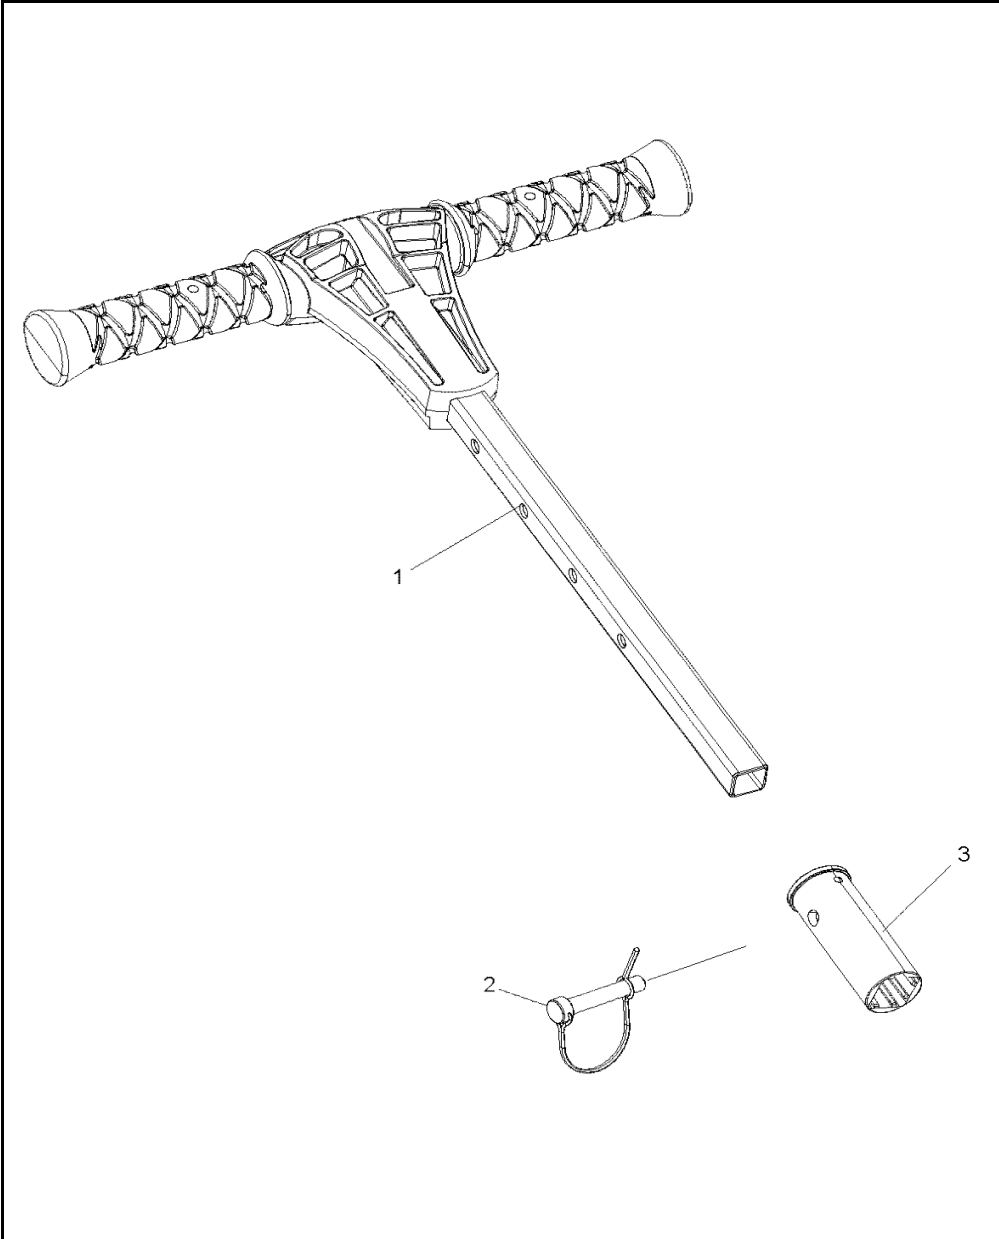

BODY, GRAB BAR, PASSENGER

2017 RZR RZR 570 EU (R04) - Z17VHA57FJ

POS	SAP	Part Name	Qty
1	1006282	ASM., GRAB BAR	1
2	1014590	PIN, HITCH	1
3	1045804	BUSHING, GRAB BAR	1