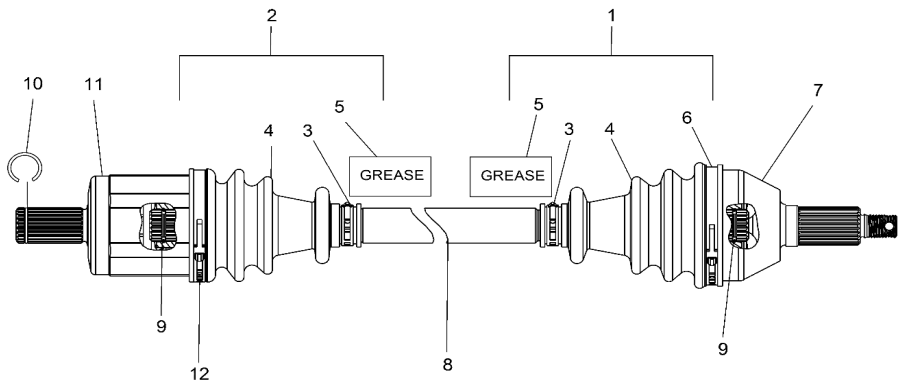

# DRIVE TRAIN, FRONT GEARCASE INTERNALS

2017 RZR RZR 570 EU (R04) - Z17VHA57FJ

POS	SAP	Part Name	Qty
1	<a href="#">1045882</a>	ASM-GEARCASE,FRONT [INCL. 2-14]	1
2	<a href="#">1045883</a>	TORSION SPRING & RETAINER	1
3	<a href="#">1045884</a>	ASM-GEAR HOUSING & PINION GEAR	1
4	<a href="#">1005148</a>	FILL PLUG	1
5	<a href="#">1005147</a>	DRAIN PLUG	1
6	<a href="#">1040278</a>	ASM-GEARCASE	1
7	<a href="#">1045885</a>	ASSY - ZN ROLL CAGE	1
8	<a href="#">1045886</a>	CAGE ROLLERS	1
9	<a href="#">1035074</a>	BEARINGS	1
10	<a href="#">1045887</a>	4WD ARMATURE PLATE	1
11	<a href="#">1040274</a>	COMPLETE SEAL REPAIR	1
12	<a href="#">1040270</a>	COVER, FASTENER	1
13	<a href="#">1040269</a>	ASSY, OUTPUT HUB - MALE AND FEMALE	1
14	<a href="#">1040267</a>	ASSY.- COVER OUTPUT	1

# DRIVE TRAIN, FRONT HALF SHAFT

2017 RZR RZR 570 EU (R04) - Z17VHA57FJ

POS	SAP	Part Name	Qty
1	<a href="#">1045888</a>	KIT, BOOT, CV JOINT [INCL. 3-6]	1
2	<a href="#">1045154</a>	KIT, BOOT, PLUNGING JOINT [INCL. 3-6]	2
3	<a href="#">1040345</a>	CLAMP, SMALL	2
4	<a href="#">1040288</a>	BOOT	2
5	<a href="#">1040346</a>	GREASE	1
6	<a href="#">1040292</a>	CLAMP, LARGE	1
7	<a href="#">1039228</a>	JOINT, CV, OUTER	1
8	<a href="#">1045889</a>	SHALF	1
9	<a href="#">1045155</a>	CIRCLIP	2
10	<a href="#">1045651</a>	CIRCLIP	1
11	<a href="#">1039227</a>	JOINT, DOJ, INNER	1
12	<a href="#">1045890</a>	CIRCLIP	1