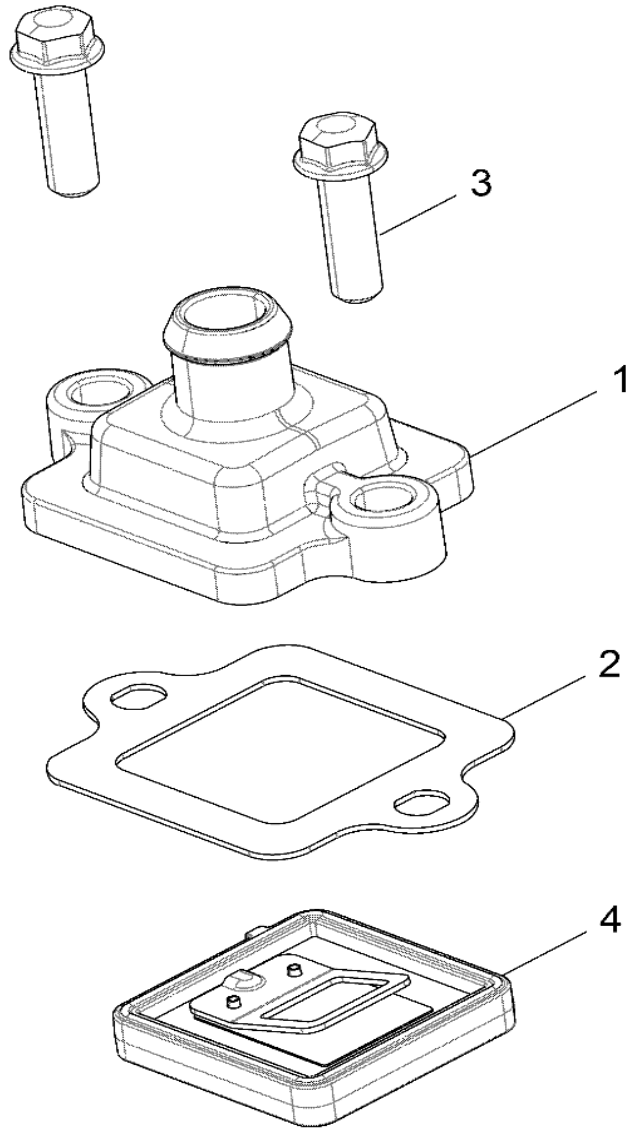

ENGINE, BREATHER

2017 RZR RZR 570 EU (R04) - Z17VHA57FJ

POS	SAP	Part Name	Qty
1	1045969	COVER-BREATHER,MACH	1
2	1045970	GASKET, BREATHER, COVER	1
3	1039698	SCREW	2
4	1045971	ASM., REED W/GASKET	1