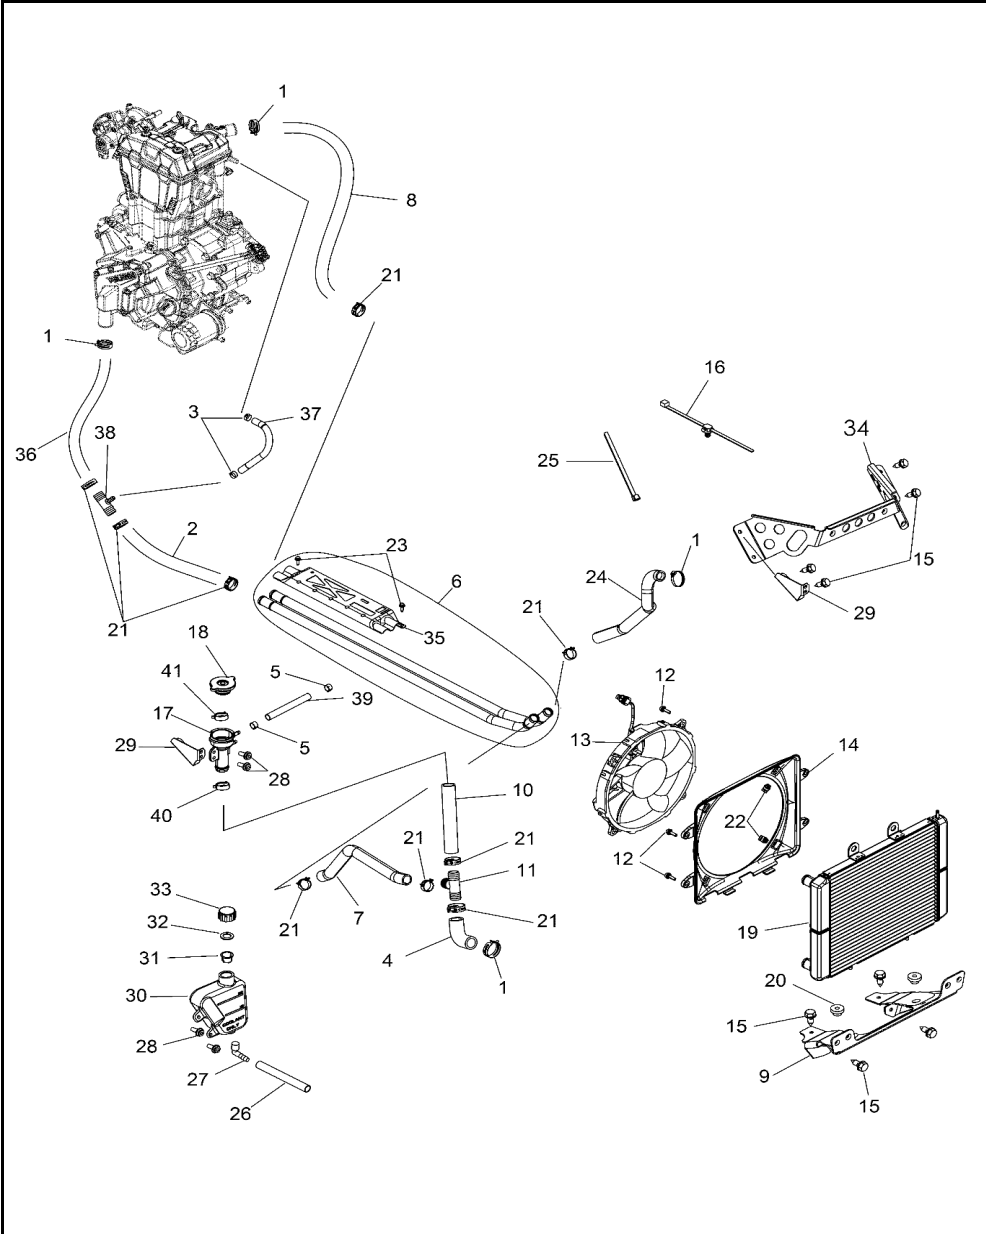

ENGINE, COOLING SYSTEM

2017 RZR RZR 570 EU (R04) - Z17VHA57FJ

POS	SAP	Part Name	Qty
1	1039628	CLAMP, HOSE(WORM DR) 25-40MM	2
2	1045975	HOSE, ENGINE INLET, REAR	1
3	1045976	CLAMP, HOSE	2
4	1045977	HOSE, RADIATOR, LOWER	1
5	1045297	CLAMP, HOSE	2
6	1045978	ASM., TUBE, COOLANT [INCL. 35]	1
7	1045979	HOSE, LOWER, FRONT	1
8	1045980	HOSE, ENGINE OUTLET, REAR	1
9	1045981	BRACKET, MOUNT, RADIATOR, LOWER, MATTE BLACK	1
10	1045982	HOSE, REMOTE FILL NECK	1
11	1045983	T-CONNECTOR	1
12	1045984	SCREW	8
13	1005814	ASM., FAN	1
14	1045985	SHROUD, FAN	1
15	1039683	SCREW	10
16	1014065	CLIP-ROUTING	1
17	1045986	FILLER, REMOTE	1
18	1002465	CAP, PRESSURE	1
19	1002466	ASM., RADIATOR, CORE	1
20	1045987	BUSHING, MOUNT, RADIATOR, LOWER	2
21	1039621	CLAMP, SPRINGBAND, BLACK	9
22	1045988	U-CLIP	4
23	1044268	SCREW	2
24	1045989	HOSE, RADIATOR, UPPER	1
25	1014060	CABLE-TIE,10-102MM,WEATH.-RES.	2
26	1039913	LINE, FUEL	AR
27	1045990	FITTING, 90 DEGREE	1
28	1039657	SCREW	4
29	1045991	BRACKET, FILLER NECK	1
30	1045992	ASM-SURGE TANK,38CM	1