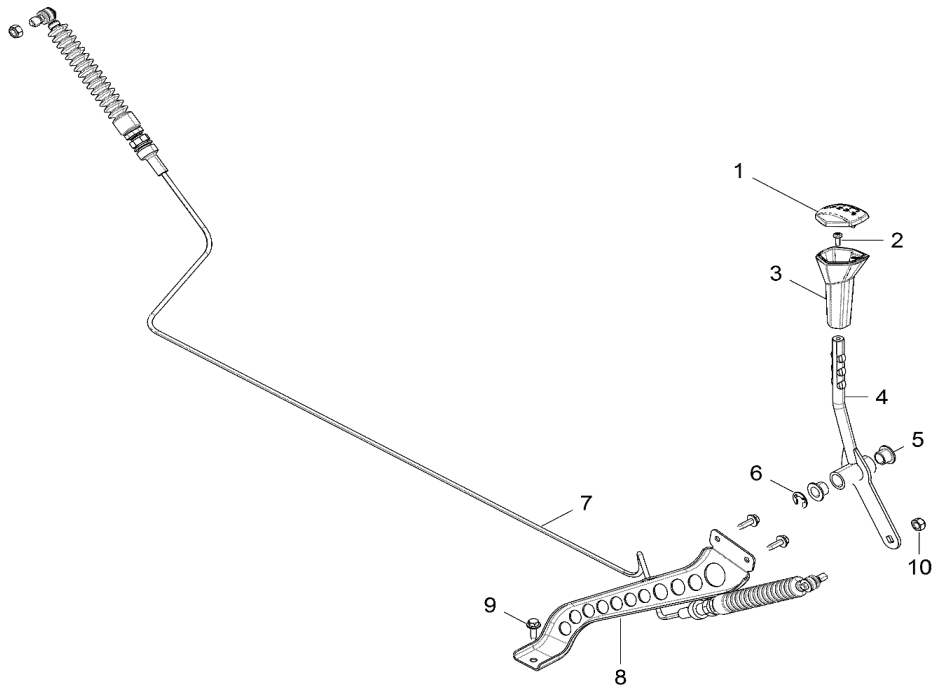

DRIVE TRAIN, GEAR SELECTOR

2017 RZR RZR 570 EU (R04) - Z17VHA57FJ

POS	SAP	Part Name	Qty
1	1011892	COVER-SHIFT	1
2	1039654	SCREW	1
3	1011805	KNOB-GEAR SELECTOR SHIFT	1
4	1039364	LEVER, SHIFT	1
5	1045895	BUSHING, PEDAL PIVOT	2
6	1039821	RING, RETAINING, E	1
7	1014071	CABLE, SHIFT	1
8	1045896	BRACKET, SHIFTER SUPPORT, BLACK	1
9	1039683	SCREW	3
10	1039779	NUT, NYLOK	2