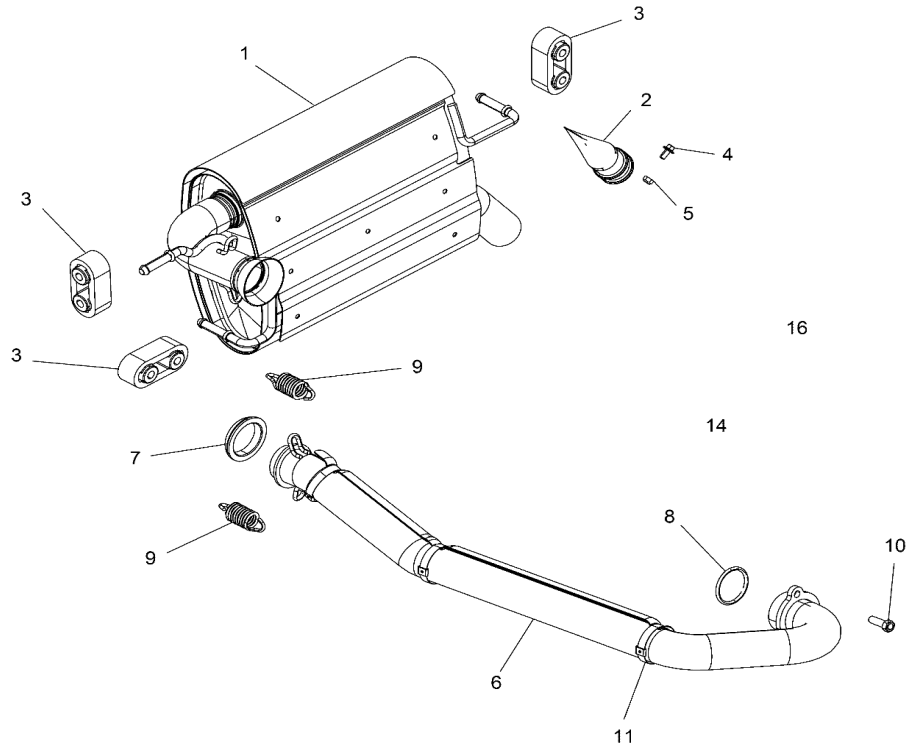

ENGINE, EXHAUST SYSTEM

2017 RZR RZR 570 EU (R04) - Z17VHA57FJ

POS	SAP	Part Name	Qty
1	1046021	ASM., SILENCER [INCL. 2-5]	1
2	1046022	ARRESTOR, SPARK	1
3	1011852	MOUNT, ISOLATOR	3
4	1039661	SCREW	1
5	1039777	NUT	1
6	1002521	ASM., HEADPIPE, REAR [INCL. 11]	1
7	1008813	SEAL, EXHAUST, SOCKET	1
8	1011482	GASKET, EXHAUST SEALING	1
9	1013996	SPRING, EXHAUST	2
10	1039711	SCREW	3
11	1039626	CLAMP-HEAT SHIELD,EXHAUST	3