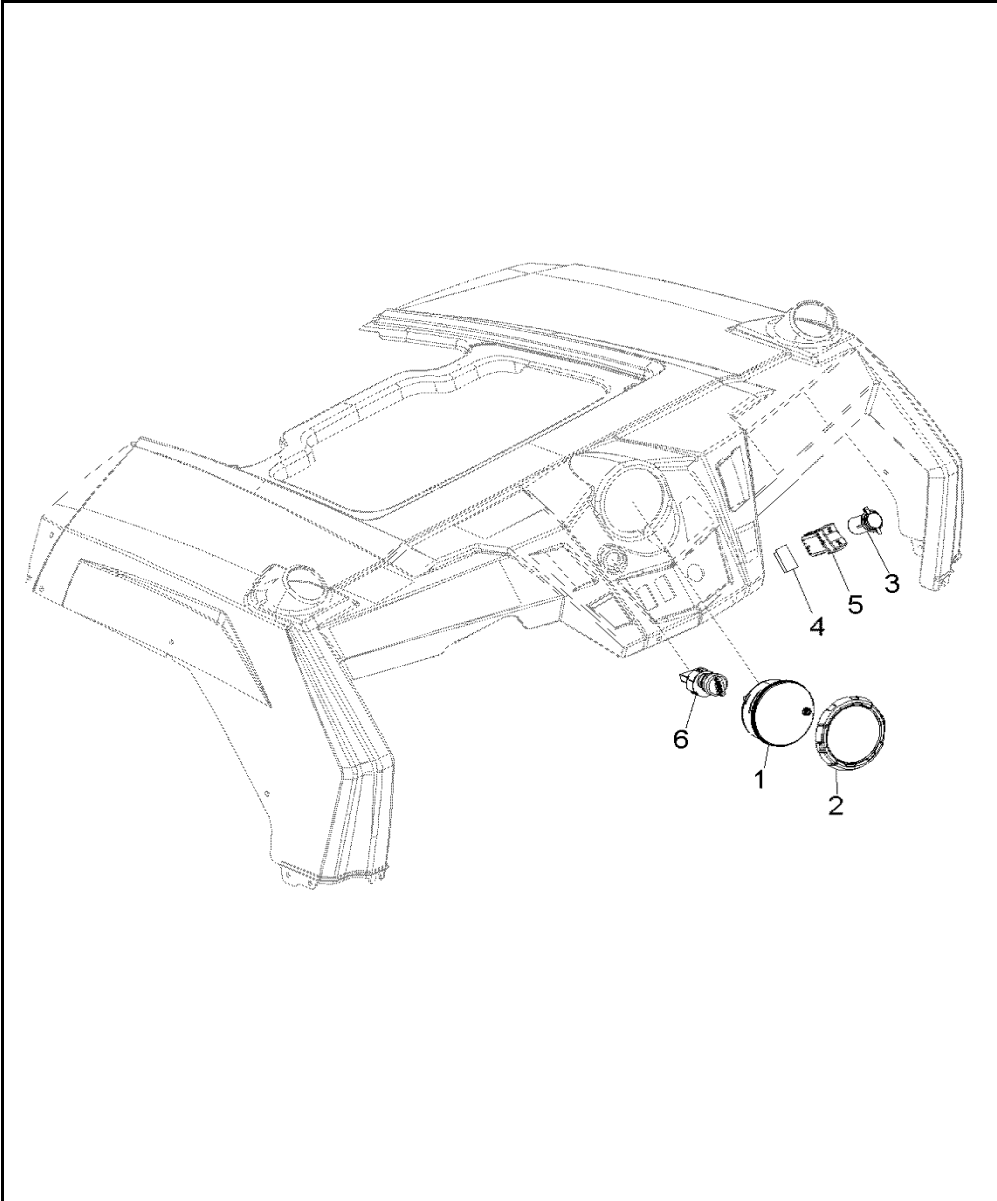

ELECTRICAL, DASH INSTRUMENTS AND CONTROLS

2017 RZR RZR 570 EU (R04) - Z17VHA57FJ

POS	SAP	Part Name	Qty
1	1039536	MOUNT-RUBBER, INSTR. CLUSTER	1
1	1045934	ASM-CLUSTER,CPIA3,SXS,BLU,CHL6 [INCL RUBBER MOUNT]	1
2	1040371	BEZEL	1
3	1040369	RECEPTACLE, POD MOUNT, 12V	1
4	1045935	PLUG, HOLE	1
5	1045936	SWITCH, AWD, SEALED	1
6	1009572	SWITCH, KEY, 4 POSITION	1