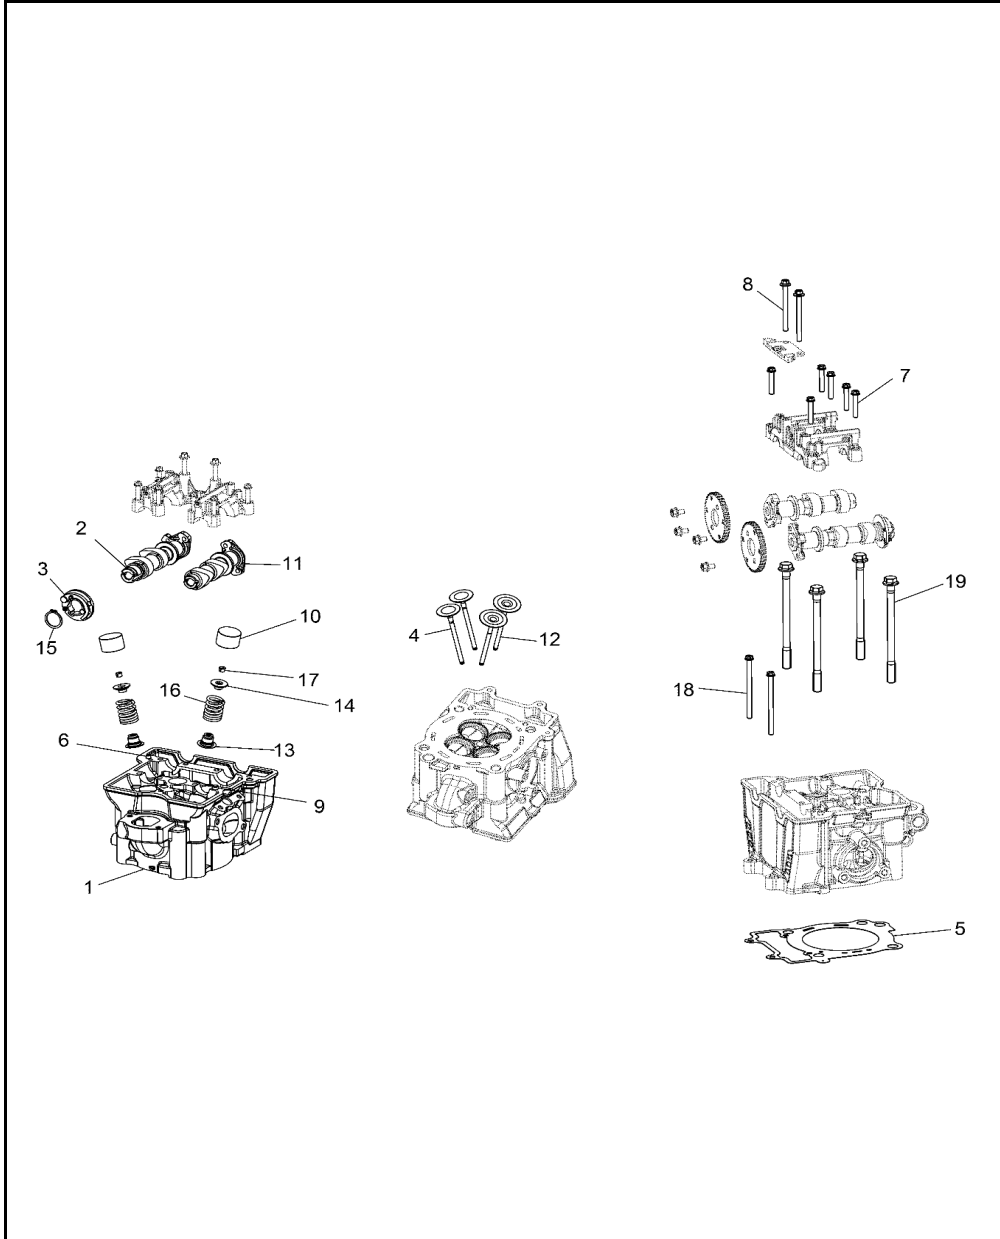

# ENGINE, CYLINDER HEAD, CAMS AND VALVES

2017 RZR RZR 570 EU (R04) - Z17VHA57FJ

POS	SAP	Part Name	Qty
18	1014449	SCREW	2
19	1014479	BOLT, HEAD	4