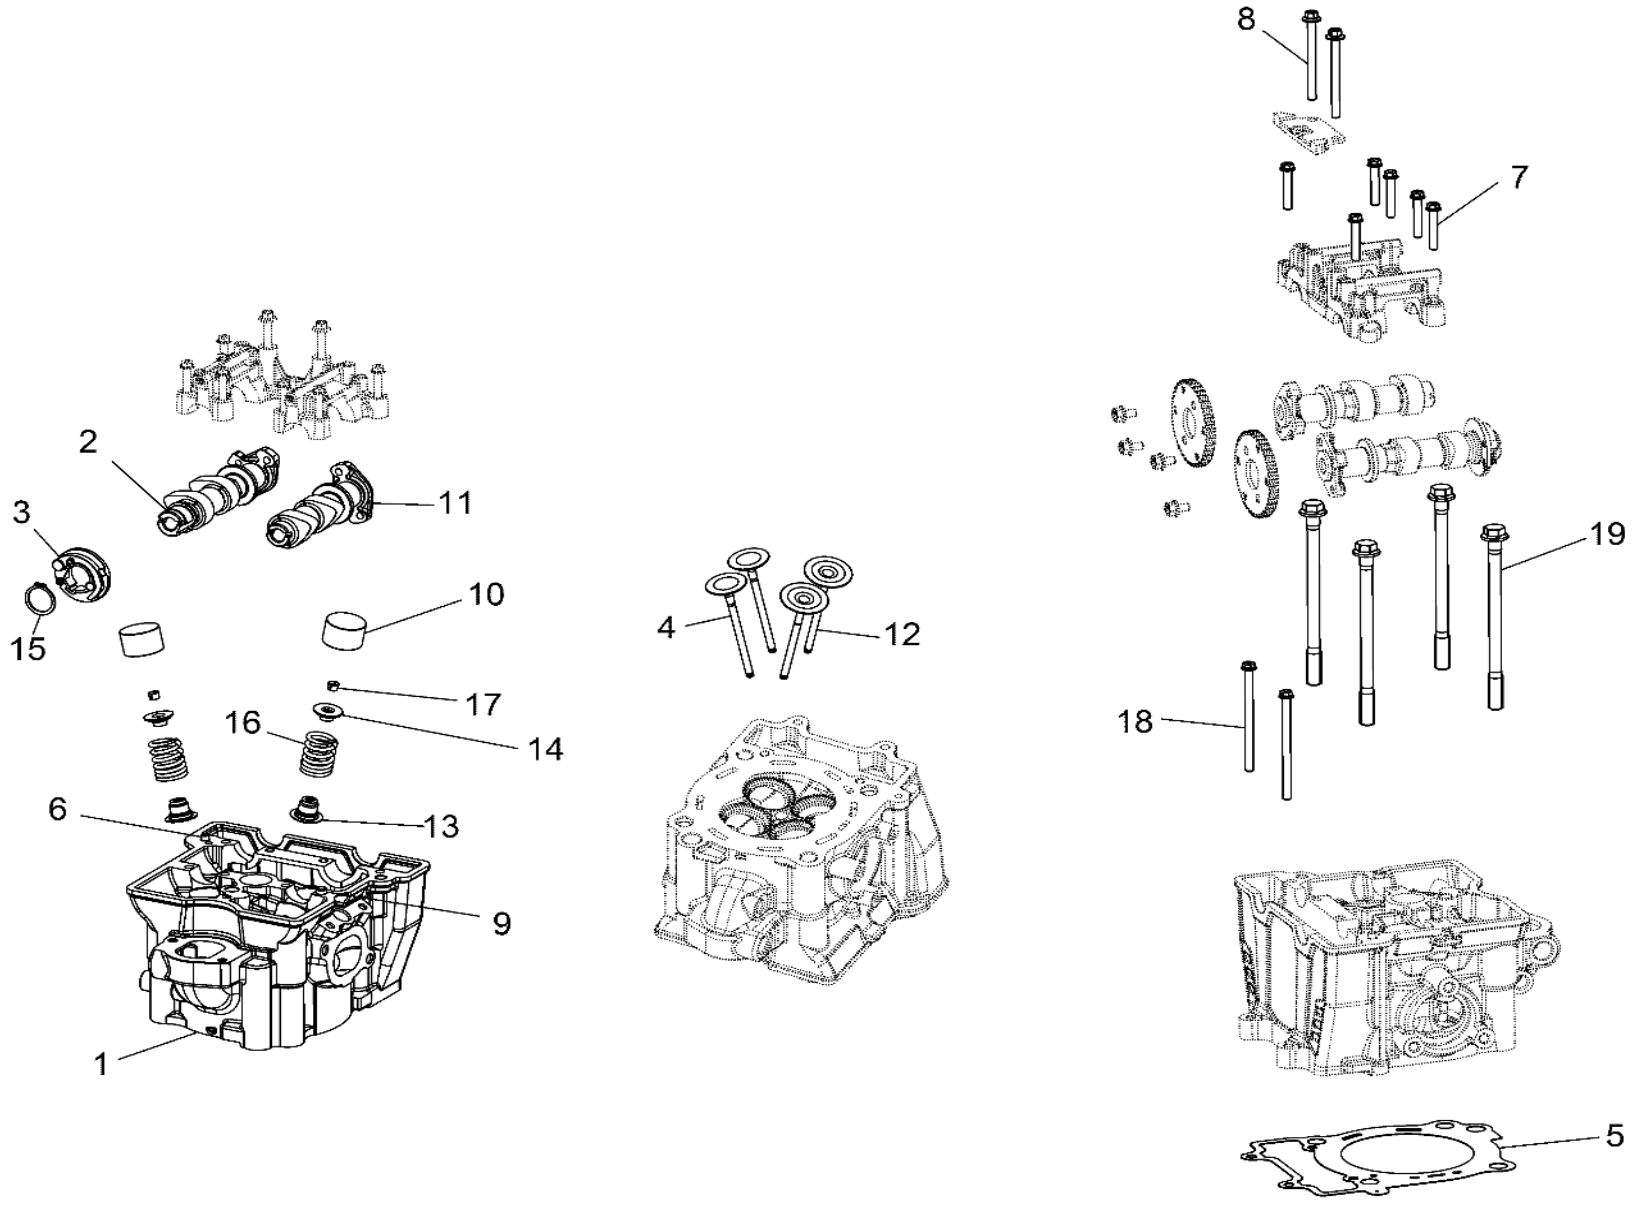

ENGINE, CYLINDER HEAD, CAMS AND VALVES

2017 RZR RZR 570 EU (R04) - Z17VHA57FJ