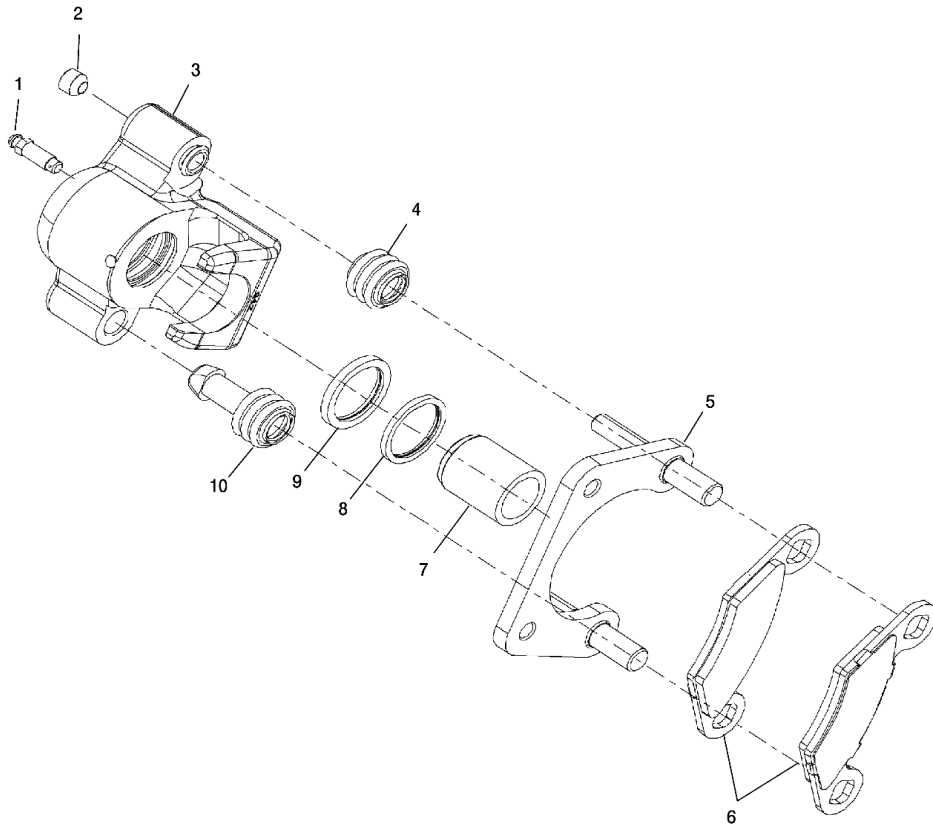

BRAKES, REAR CALIPER

2017 RZR RZR 570 EU (R04) - Z17VHA57FJ

POS	SAP	Part Name	Qty
	1045858	ASM., CALIPER, LH,	1
	1045859	ASM., CALIPER, RH	1
1	1014062	SCREW, BLEEDER	1
2	1014436	SCREW, SOCKET SET	1
3	1040163	CALIPER, BRAKE, LH	1
4	1011788	BOOT, PIN SEAL	1
5	1045860	ASM., CALIPER MOUNT, REAR	1
6	1005132	KIT, BRAKE PAD	1
6	1045861	K-ASM, HD, PAD, BRK, S. BORE [OPTION][2 PADS PER KIT]	1
7	1040223	PISTON, BRAKE, LONG	1
8	1011749	RING, SQUARE, MOLDED (.094)	1
9	1011750	RING, SQUARE, MOLDED	1
10	1011787	BOOT, PIN BUSHING	1