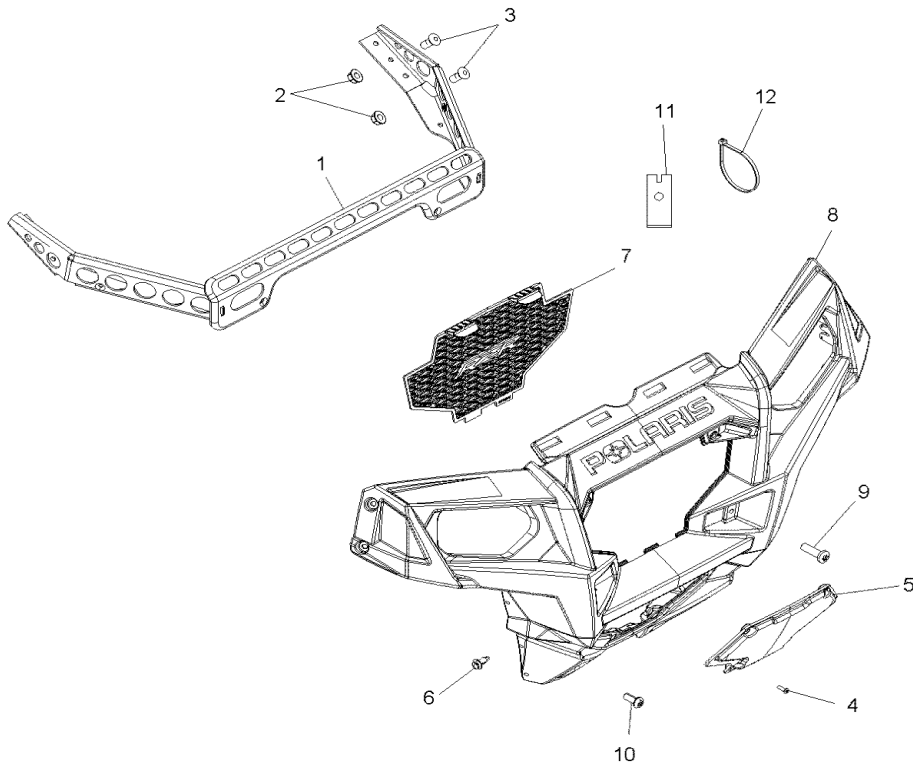

# BODY, FLOOR AND ROCKER PANELS

2017 RZR RZR 570 EU (R04) - Z17VHA57FJ

POS	SAP	Part Name	Qty
1	1045779	ROCKER, RH, BLACK	1
2	1045780	ROCKER, LH, BLACK	1
3	1045781	SCREW	2
4	1014592	NUT, U-TYPE	AR
5	1045967	SCREW	AR
6	1014589	RIVET	AR
7	1045783	CLIP, DART, NYLON	4
8	1045784	COVER, CONSOLE, BLACK	1
9	1040444	SCREW	2
10	1039666	SCREW	7
11	1031693	FLOOR-UPPER,BLK	1
12	1030509	FLOOR, LOWER, BLACK	1
13	1039669	SCREW	6
14	1045785	WASHER	2
15	1045786	PANEL, HOOD CLOSE OFF, 1 PIECE	1
16	1045787	FLAP, BLOCK OFF, LOWER	1
17	1045793	SCREW	6

# BODY, FRONT BUMPER

2017 RZR RZR 570 EU (R04) - Z17VHA57FJ

POS	SAP	Part Name	Qty
1	1001434	SUPPORT, BUMPER, FRONT, BLACK	1
2	1014499	NUT- M8X1.25, FLG, NYLOC-OLIVE D	4
3	1045789	BOLT	4
4	1045790	SCREW	6
5	1045791	COVER, WINCH POCKET, BLACK	1
6	1014589	RIVET	4
7	1011881	GRILL, INSERT, FRONT, BLACK	1
8	1011856	BUMPER-FRONT,RZR XP INTL,BLK	1
9	1045967	SCREW	4
10	1045793	SCREW	2
11	1045794	BRACKET, GRILL RETAINER	1
12	1014060	CABLE-TIE,10-102MM,WEATH.-RES.	1