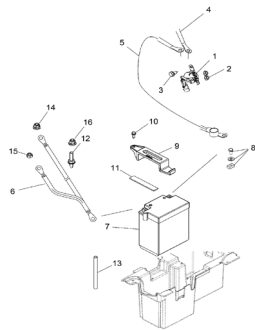

5 - ELECTRICAL