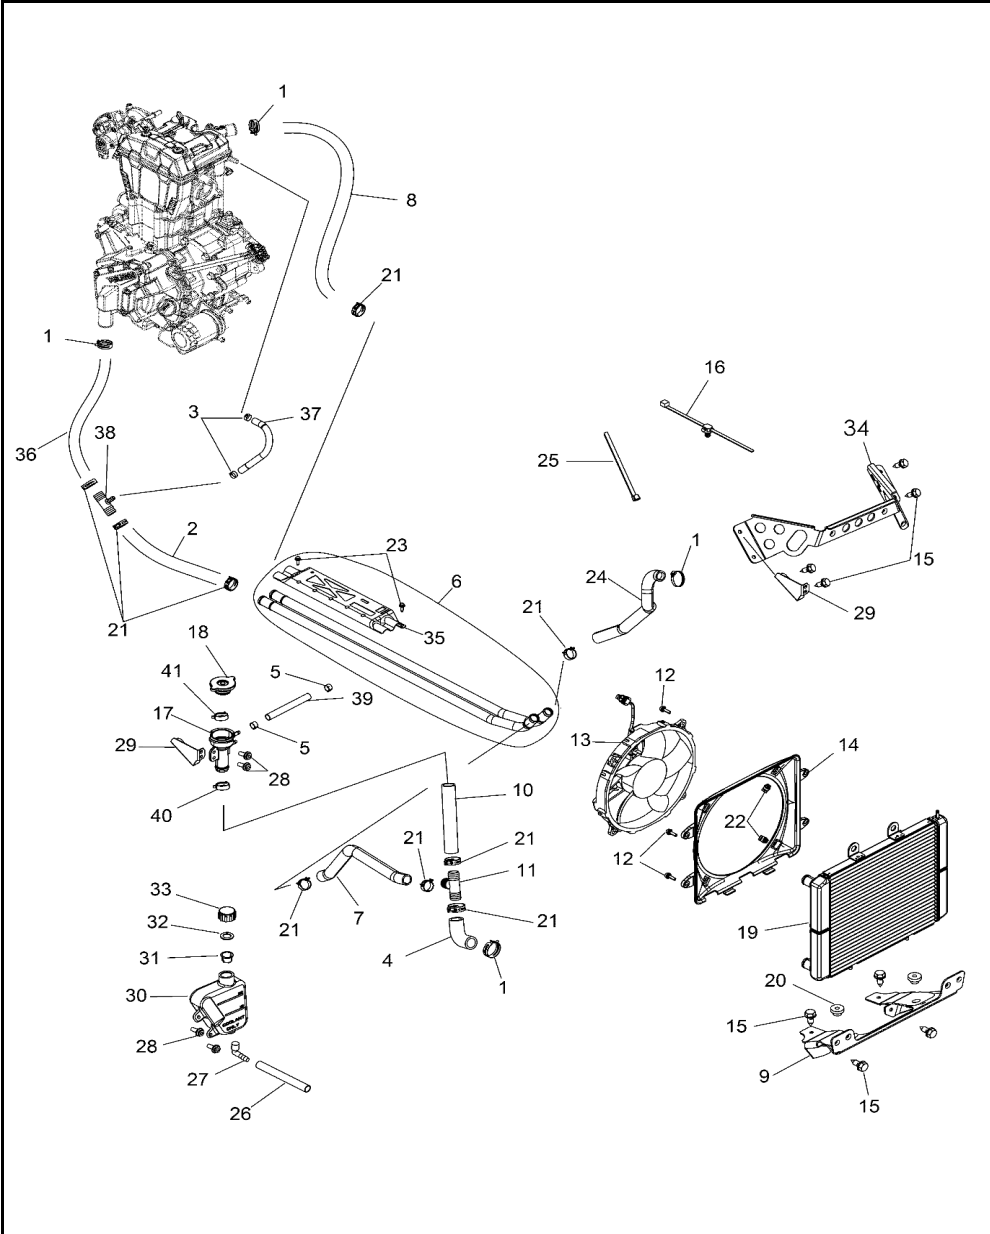

ENGINE, COOLING SYSTEM

2017 RZR RZR 570 EU (R04) - Z17VHA57FJ

POS	SAP	Part Name	Qty
31	1011824	PLUG, CAP	1
32	1012347	GASKET, OVER FLOW CAP	1
33	1011820	CAP, OVERFLOW	1
34	1045993	BRACKET, MOUNT, RADIATOR, UPPER, MATTE BLACK	1
35	1045994	BRACKET, FUEL TANK MOUNT, CENTER, BLACK	1
36	1045995	HOSE, BYPASS, FORMED	1
37	1045996	HOSE, BYPASS, FORMED	1
38	1045997	CONNECTOR, TEE	1
39	1045998	FUEL LINE-40 CM	1
40	1039621	CLAMP, SPRINGBAND, BLACK	1
41	1045999	CLAMP-HOSE,13/16"-1 1/2"	1