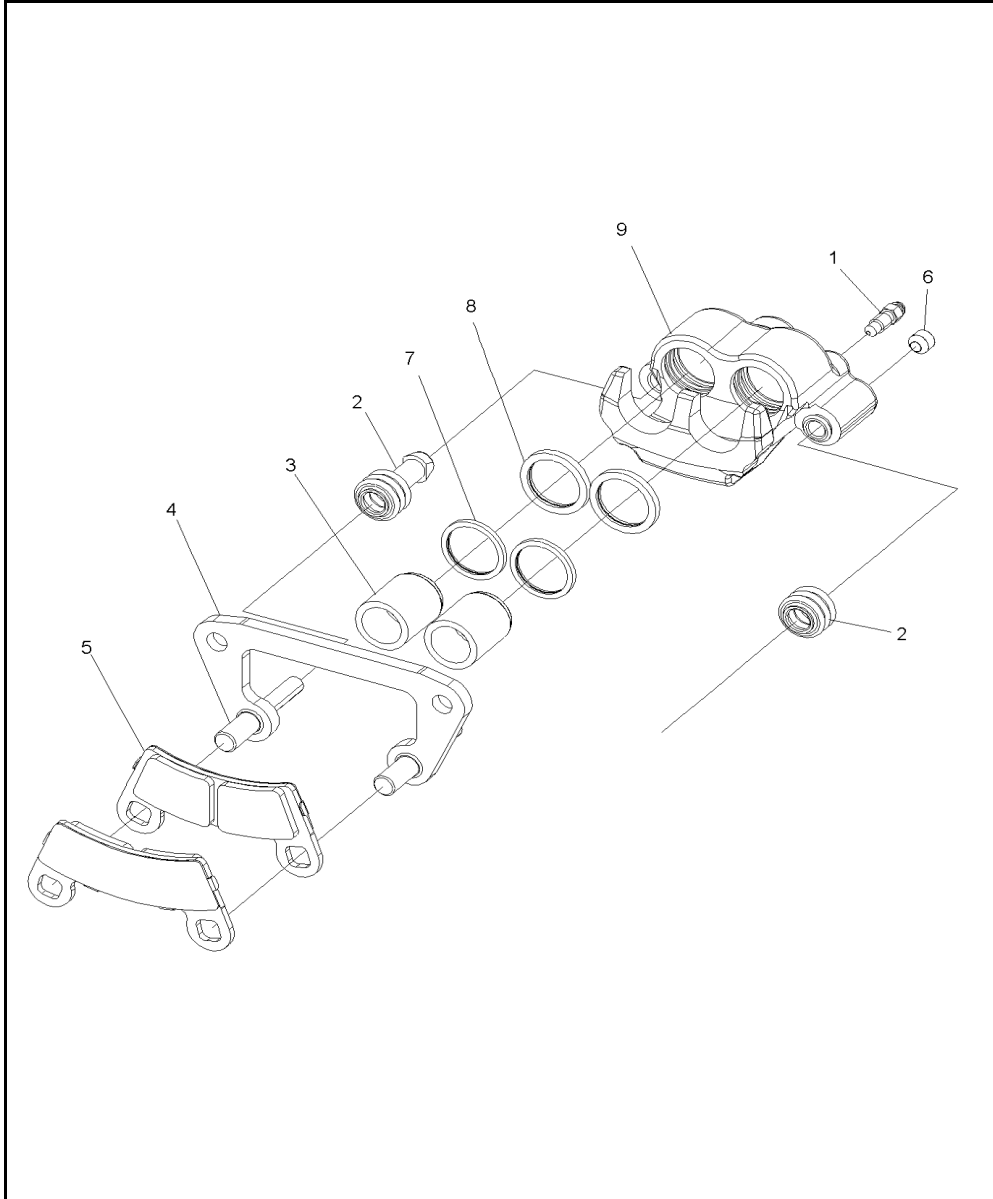

BRAKES, FRONT CALIPER

2017 RZR RZR 570 EU (R04) - Z17VHA57FJ

POS	SAP	Part Name	Qty
	1045853	ASM., CALIPER, FRONT, LH	1
	1045854	ASM., CALIPER, FRONT, RH	1
1	1014062	SCREW, BLEEDER	1
2	1004332	KIT, BOOT, FRONT BRAKE	1
3	1011186	PISTON, BRAKE, LONG	2
4	1030507	ASM., MOUNT, CALIPER, DUAL BORE	1
5	1005140	KIT, BRAKE PAD, DUAL BORE	2
5	1040229	K-BRAKE,HD,PAD,DB1" (HEAVY DUTY) [OPTION][2 PADS PER KIT]	2
6	1014436	SCREW, SOCKET SET	1
7	1040228	RING, SQUARE, MOLDED, .099	2
8	1011748	SQUARE RING-MOLDED (.134)	2
9	1040163	CALIPER, BRAKE, LH, DB	1