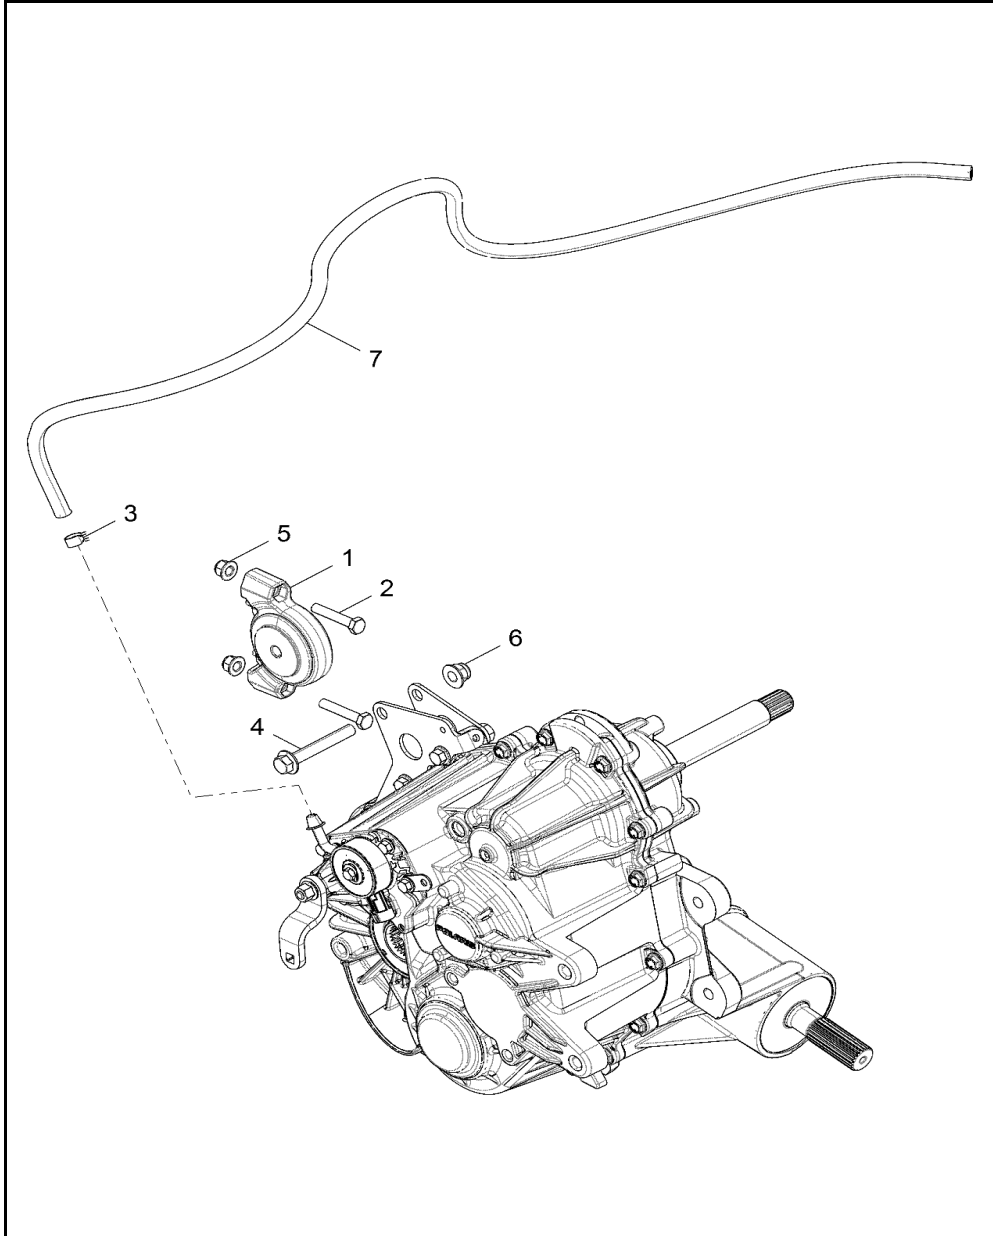

DRIVE TRAIN, MAIN GEARCASE MOUNTIN

2017 RZR RZR 570 EU (R04) - Z17VHA57FJ

POS	SAP	Part Name	Qty
1	1039356	MOUNT-ISOLATOR,DRIVELINE	1
2	1039723	SCR-HH M8X1.25X45 8.8 ZOD	2
3	1039630	CLAMP-HOSE, 17/32, GREEN	1
4	1039692	BOLT-M10X1.25X70,HXFLG-OLIVE D	1
5	1014499	NUT- M8X1.25, FLG, NYLOC-OLIVE D	2
6	1014500	NUT-M10X1.25,FLG,NYLOC-OLIVE D	1
7	1045903	FUEL LINE-85 CENTIMETERS	1