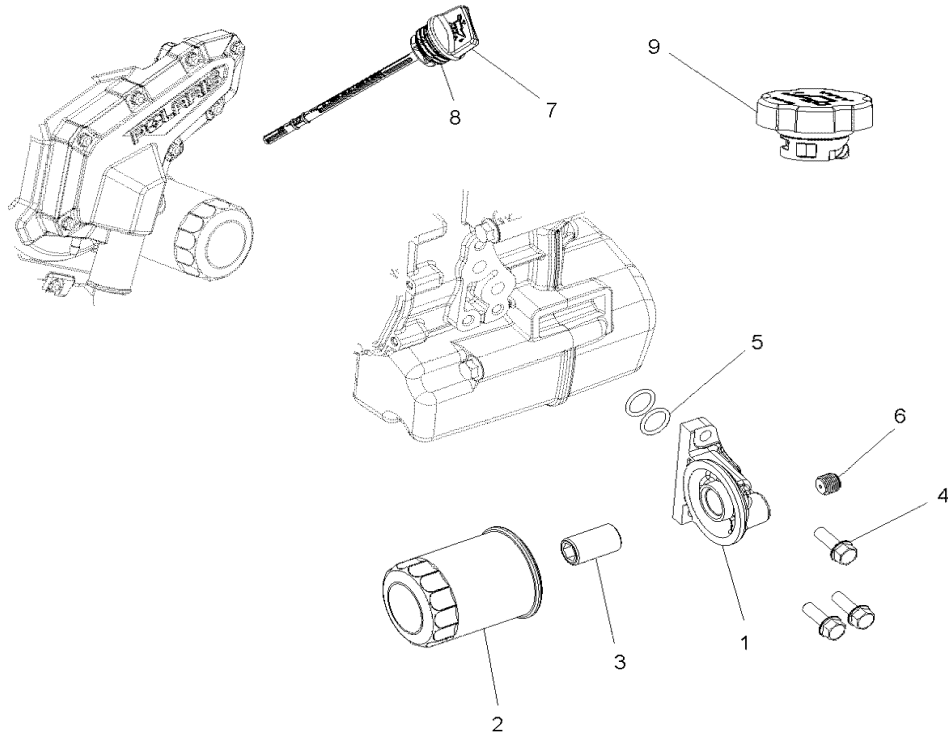

ENGINE, OIL FILTER AND DIPSTICK

2017 RZR RZR 570 EU (R04) - Z17VHA57FJ

POS	SAP	Part Name	Qty
1	1046024	ADAPTER, OIL FILTER	1
2	1006092	FILTER, OIL	1
2	1040452	FILTER-HD,OIL [HD OPTION]	1
3	1039385	ADAPTOR, FILTER, STRAIGHT	1
4	1046025	SCREW	3
5	1046026	O-RING	2
6	1039708	PLUG, SEALANT	1
7	1006073	DIPSTICK, OIL FILL [INCL. 8]	1
8	1046027	O-RING	1
9	1002289	ASM., OIL FILL CAP [INCL. O-RING]	1
9	1011803	O-RING, FILL CAP	1