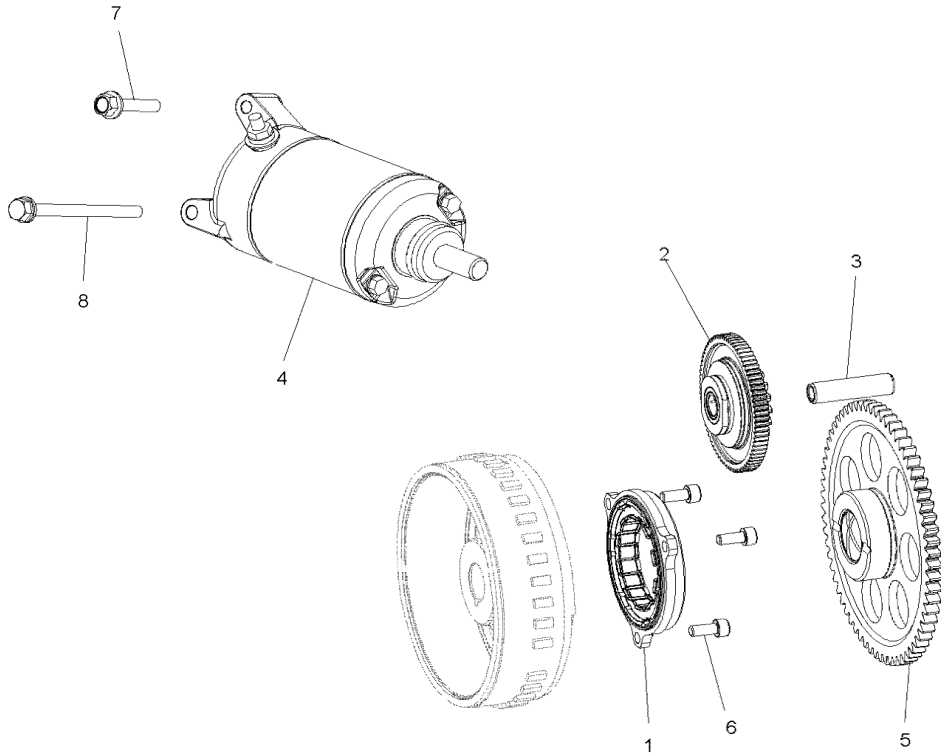

# ENGINE, OIL PUMP

2017 RZR RZR 570 EU (R04) - Z17VHA57FJ

POS	SAP	Part Name	Qty
1	<a href="#">1046028</a>	ASM., REGULATOR VALVE	1
2	<a href="#">1002281</a>	ASM., GEROTOR	1
3	<a href="#">1046029</a>	ASM., OIL PICKUP	1
4	<a href="#">1046030</a>	PIN, SOLID	1
5	<a href="#">1007399</a>	CHAIN, OIL PUMP DRIVE	1
6	<a href="#">1046031</a>	SPROCKET, 23T, DRIVE	1
7	<a href="#">1046032</a>	SPROCKET, 21T, DRIVEN	1
8	<a href="#">1046033</a>	SHAFT, OIL PUMP	1
9	<a href="#">1046034</a>	COVER, OIL PUMP	1
10	<a href="#">1046035</a>	SPACER, SPROCKET	1
11	<a href="#">1039661</a>	SCREW	2
12	<a href="#">1039698</a>	SCREW	3
13	<a href="#">1046036</a>	WASHER	2
14	<a href="#">1046037</a>	WASHER	1
15	<a href="#">1046038</a>	JET, OIL, OIL PUMP	1

# ENGINE, STARTER DRIVE

2017 RZR RZR 570 EU (R04) - Z17VHA57FJ

POS	SAP	Part Name	Qty
1	<a href="#">1046039</a>	ASM., SPRAG CLUTCH, HUB, STARTER [IF BUILT BEFORE 6/1/16]	1
1	<a href="#">1002293</a>	ASM-SPRAG CLUTCH,HUB,STARTER [IF BUILT AFTER 6/2/16]	1
2	<a href="#">1002285</a>	ASM., GEAR, STARTER	1
3	<a href="#">1007007</a>	PIN, SOLID, STARTER TORQUE LIMIT GEAR	1
4	<a href="#">1009590</a>	STARTER,1-CYL	1
5	<a href="#">1013626</a>	GEAR, FREEWHEEL, 1 WAY CLUTCH	1
6	<a href="#">1014428</a>	SCREW	3
7	<a href="#">1039736</a>	STUD-DOUBLE,END	1
8	<a href="#">1046040</a>	SCREW	1