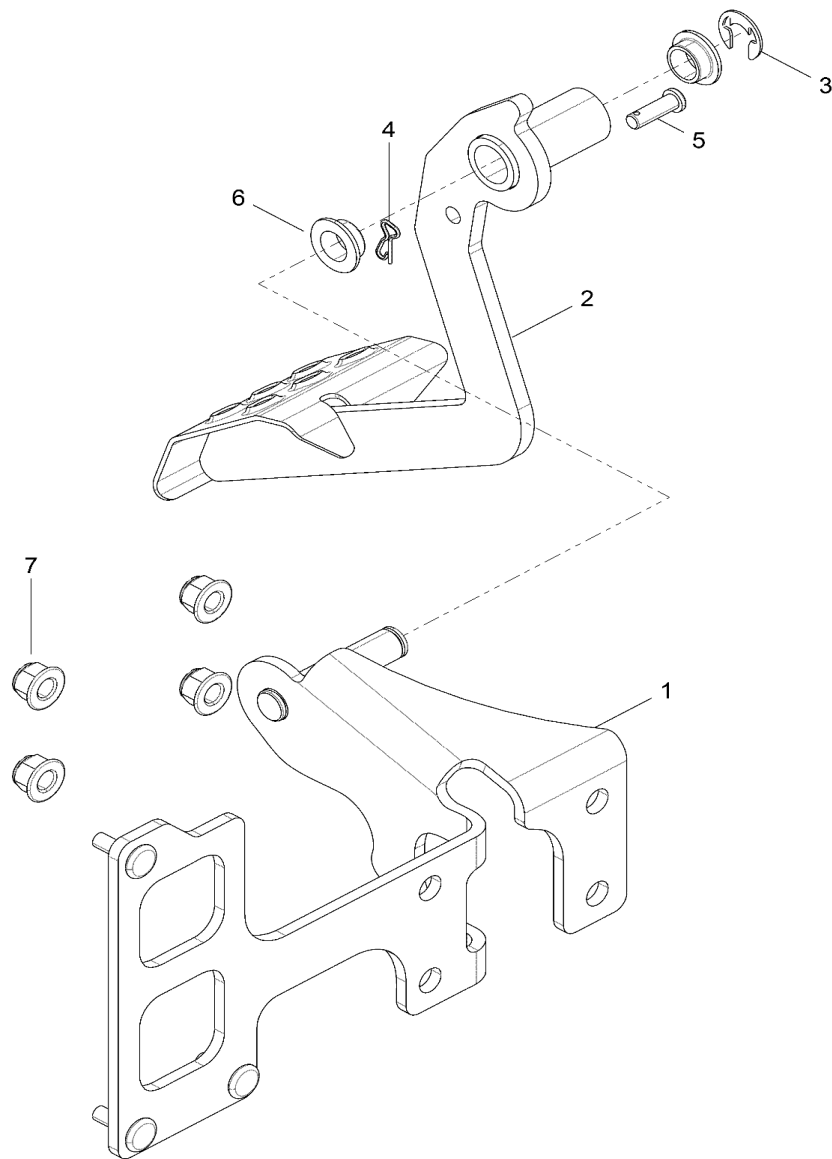

BRAKES, PEDAL AND MASTER CYLINDER

2017 RZR RZR 570 EU (R04) - Z17VHA57FJ

POS	SAP	Part Name	Qty
1	1039823	WELD-PEDAL MNT,BLK	1
2	1001526	PEDAL, BRAKE, MATTE BLACK	1
3	1039821	RING, RETAINING	1
4	1039808	PIN, CLIP	1
5	1039809	PIN, CLEVIS	1
6	1039567	BUSHING, PEDAL PIVOT	2
7	1014499	NUT- M8X1.25, FLG, NYLOC-OLIVE D	4