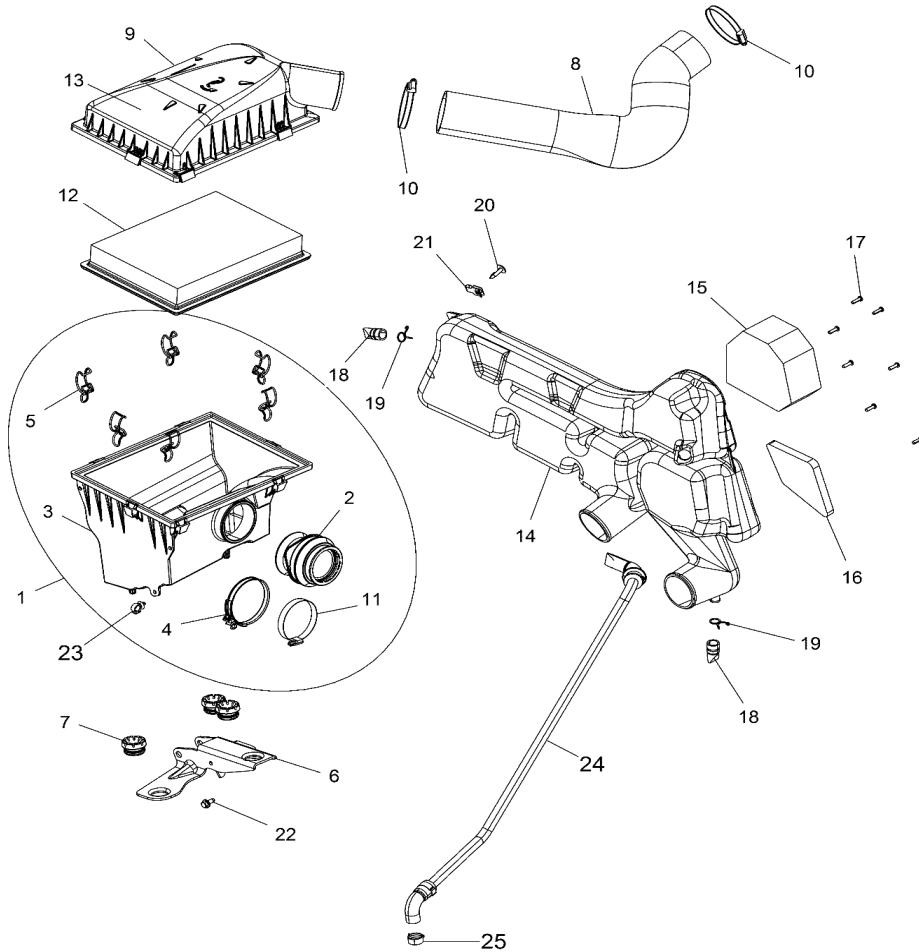

ENGINE, AIR INTAKE SYSTEM

2017 RZR RZR 570 EU (R04) - Z17VHA57FJ

POS	SAP	Part Name	Qty
1	1045952	ASM-AIRBOX,MAIN [INCL. 1-5]	1
2	1045953	BOOT-AIRBOX	1
3	1045954	BASE, AIRBOX	1
4	1045955	CLAMP, AIRBOX	1
5	1042478	CLIP, AIRBOX	6
6	1045956	BRACKET, MOUNT, BLACK	1
7	1045957	GROMMET	3
8	1045958	HOSE, INTAKE	1
9	1045959	LID, AIRBOX	1
10	1045960	CLAMP, NARROW BAND	2
11	1039633	CLAMP, HOSE	1
12	1014069	FILTER, AIRBOX, MAIN	1
13	1045961	DECAL, FILTER MAINTENANCE	1
14	1045962	BOX, INTAKE	1
15	1045963	FILTER, ENGINE IN	1
16	1045964	FILTER, CLUTCH IN	1
17	1014423	SCREW	7
18	1045965	CAP, DRAIN	2
19	1045966	CLAMP, HOSE	2
20	1045967	SCREW	2
21	1014592	NUT, U	2
22	1039683	SCREW	1
23	1039817	CLIP-ROUTING,.472 B.D.,HINGED	1
24	1045968	HOSE-BREATHER	1
25	1039625	CLAMP-HOSE,SPRING .81	1