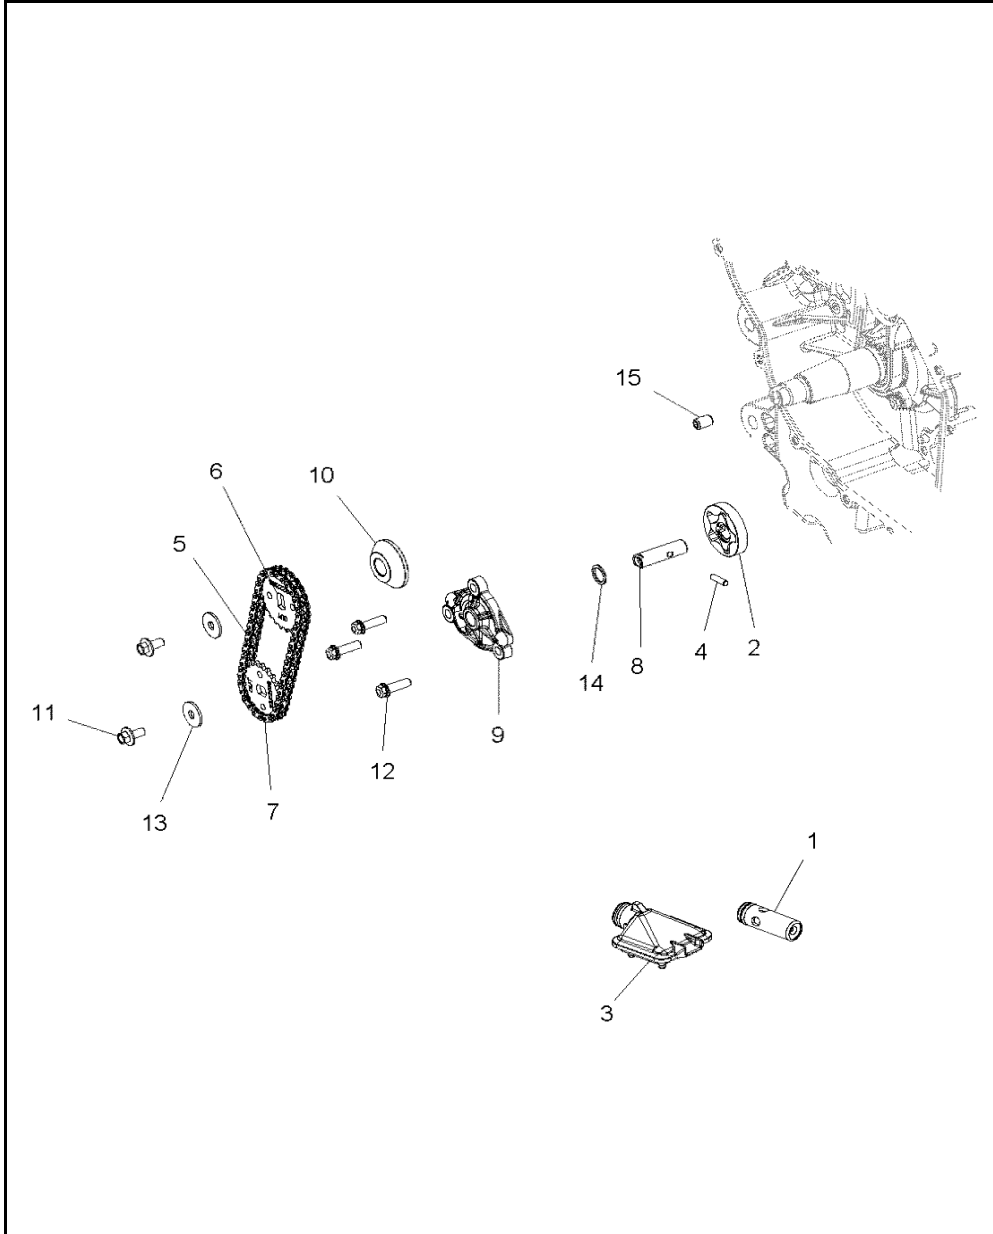

# ENGINE, OIL PUMP

2017 RZR RZR 570 EU (R04) - Z17VHA57FJ

POS	SAP	Part Name	Qty
1	<a href="#">1046028</a>	ASM., REGULATOR VALVE	1
2	<a href="#">1002281</a>	ASM., GEROTOR	1
3	<a href="#">1046029</a>	ASM., OIL PICKUP	1
4	<a href="#">1046030</a>	PIN, SOLID	1
5	<a href="#">1007399</a>	CHAIN, OIL PUMP DRIVE	1
6	<a href="#">1046031</a>	SPROCKET, 23T, DRIVE	1
7	<a href="#">1046032</a>	SPROCKET, 21T, DRIVEN	1
8	<a href="#">1046033</a>	SHAFT, OIL PUMP	1
9	<a href="#">1046034</a>	COVER, OIL PUMP	1
10	<a href="#">1046035</a>	SPACER, SPROCKET	1
11	<a href="#">1039661</a>	SCREW	2
12	<a href="#">1039698</a>	SCREW	3
13	<a href="#">1046036</a>	WASHER	2
14	<a href="#">1046037</a>	WASHER	1
15	<a href="#">1046038</a>	JET, OIL, OIL PUMP	1