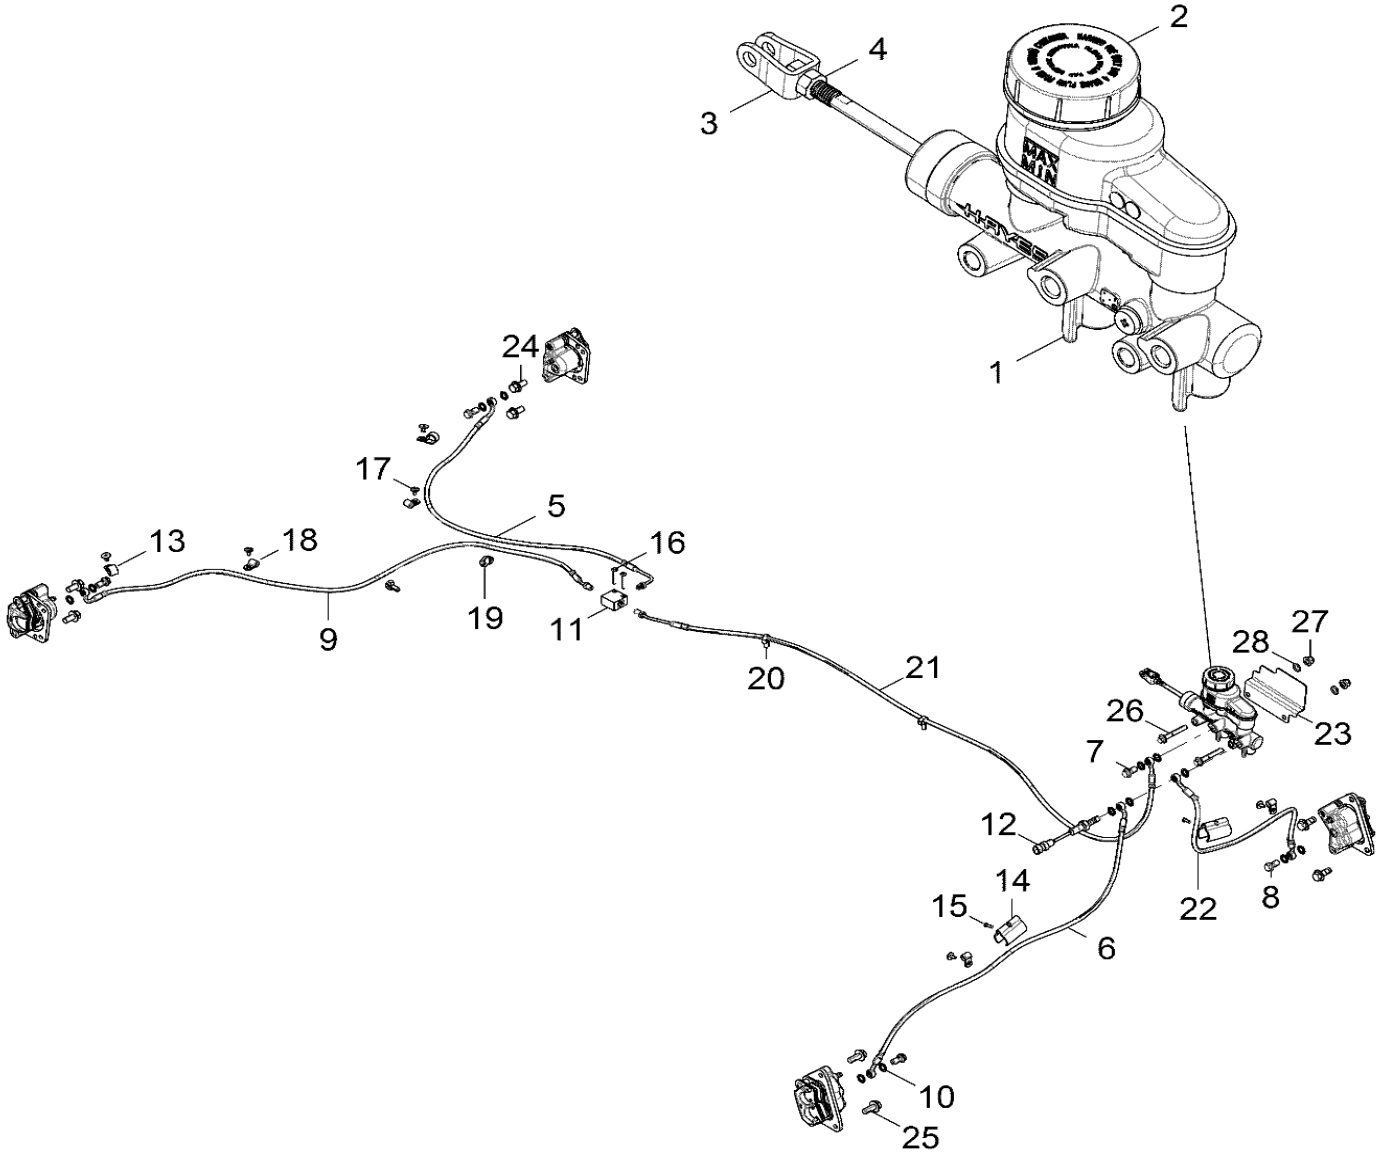

BRAKES, BRAKE LINES AND MASTER CYLINDER

2017 RZR RZR 570 EU (R04) - Z17VHA57FJ