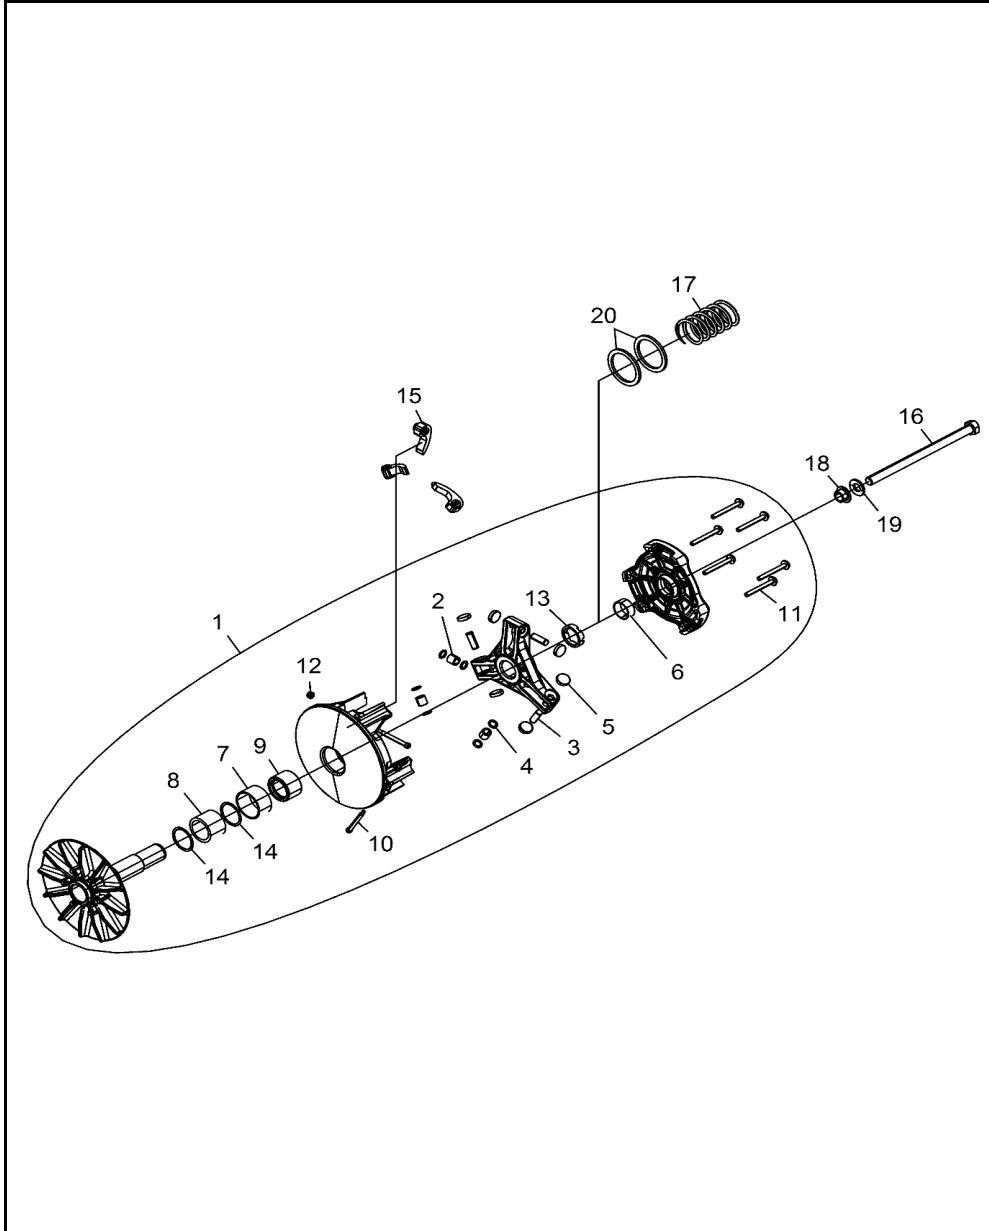

DRIVE TRAIN, PRIMARY CLUTCH

2018 RZR RZR 900 60 INCH EU/TRACTOR (R09) - Z18VBE87F2/S87C2/CU

POS	SAP	Part Name	Qty
1	1002827	ASM., DRIVE CLUTCH, BASIC, EBS [INCL. 2-14]	1
2	1002820	ASM., ROLLER AND BUSHING	3
3	1010979	PIN, ROLLER	3
4	1011840	WASHER, CLUTCH, SPIDER ROLLER	6
5	1011909	BUTTON, CLUTCH	6
6	1008784	COVER, BEARING	1
7	1008438	BEARING	1
8	1003460	ASM., CLUTCH, ONEWAY	1
9	1012199	SPACER, CLUTCH	1
10	1014426	BOLT, SHOULDER	3
11	1014432	SCREW	6
12	1014495	NUT, FLEX LOC	3
13	1014506	NUT, JAM	1
14	1014526	WASHER, CLUTCH	2
15	1012202	ASM., WEIGHT/BUSHING	3
16	1014450	SCREW	1
17	1014015	SPRING, CLUTCH	1
18	1011183	WASHER, CLUTCH	1
19	1014518	WASHER	1
20	1011851	SPACER, CLUTCH, LIMITER	1