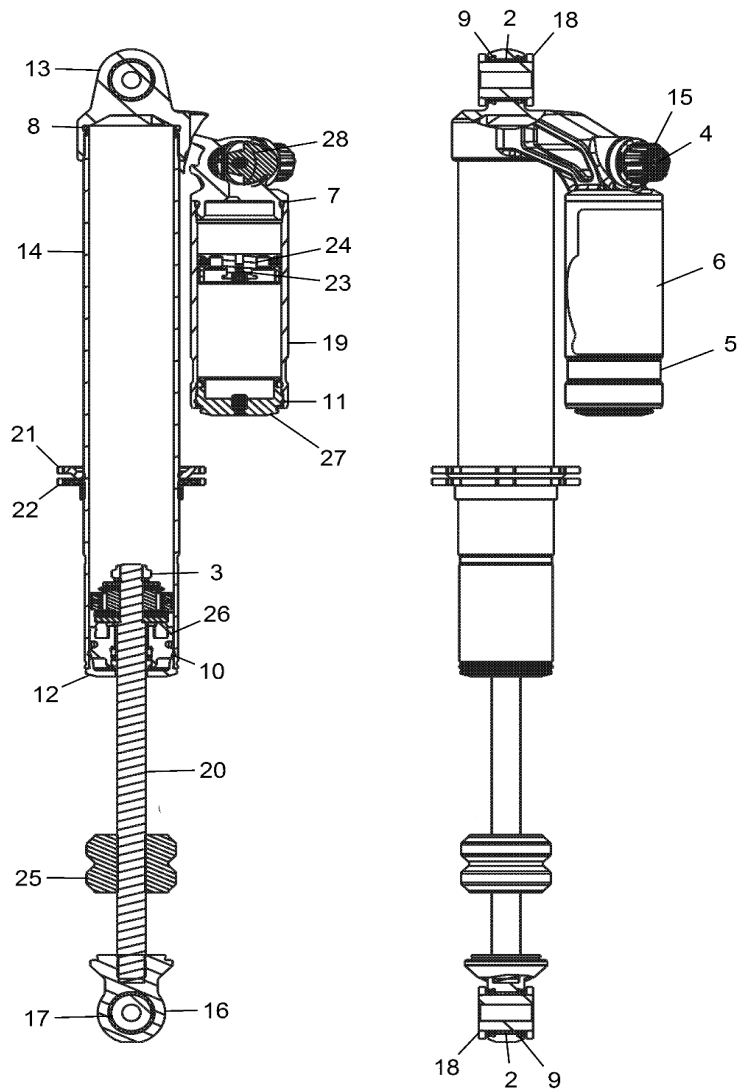

SUSPENSION, FRONT SHOCK INTERNALS

2018 RZR RZR 900 60 INCH EU/TRACTOR (R09) - Z18VBE87F2/S87C2/CU

POS	SAP	Part Name	Qty
	1046476	K-SEAL REBUILD 803-00-747 [USE W/704481/82 SHOCKS]	1
1	1046443	PLATE: BACK-UP [0.750 OD X 0.503 ID X 0.100 TH, $\cup$ 0.620 SHAFT]	1
1	1046478	SHOCK, FRONT, 2' RESVR, PG, LH [INCL. ALL]	1
1	1046479	SHOCK, FRONT, 2' RESVR, PG, RH [INCL. ALL]	1
1	1046446	PLATE: TOP-OUT [1.570 OD X 0.503 ID X 0.128 TH, $\cup$ 0.620 SHAFT]	1
2	1046447	BUSHING, EYELET	2
3	1046448	FASTENER, STANDARD: NUT, LOCK [1/2-20 X 0.313 TLG]	1
4	1046449	SCREW, #4, SS PAN	1
5	1046450	DECAL, PERF SERIES	1
6	1046451	DECAL, RESERVOIR	1
7	1046452	SEALS:O-RING [(-132) .103 C.S. X 1.737 ID] STANDARD, N-70, STATIC	1
8	1046453	SEALS:O-RING [(-135) .103 C.S. X 1.925 ID] STANDARD, N-70, STATIC	1
9	1046454	SEAL, WEATHER	4
10	1046455	RETAINING RING: WIRE [0.062 CS X 1.850 ID] 17-7 SS	1
11	1046456	RING-RETAINING, WIRE 2.050	1
12	1046457	CAP, BEARING	1
13	1046458	BODY CAP 135DEG. PG [USED W/7044481]	1
13	1046459	BODY CAP 45DEG. PB [USED W/7044482]	1
14	1046460	BODY, 1.83X13.1TLG	1
15	1046461	KNOB, LOW SPEED	1
16	1046462	EYELET, SHAFT	1
17	1046463	EYELET PART: SLEEVE, .397 ID X .875 OD X 1.181 TLG	2
18	1046464	EYELET PART: SPACER, .876 ID X 1.25 OD X .150 TLG	4
19	1046465	RESERVOIR, 5" THD.	1
20	1046466	SHAFT, .62X10.1TLG	1