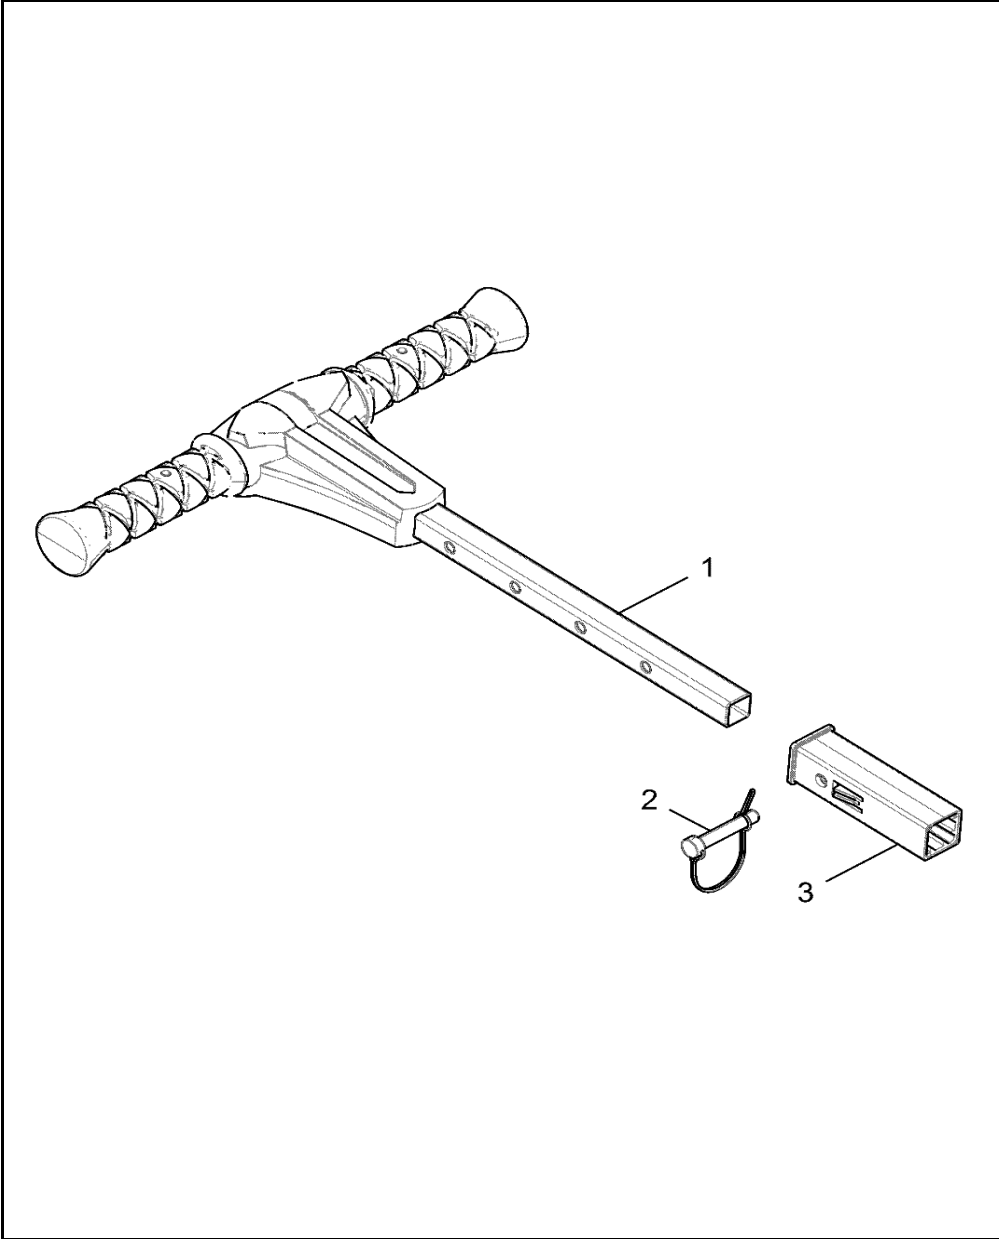

BODY, GRAB BAR, PASSENGER

2018 RZR RZR 900 60 INCH EU/TRACTOR (R09) - Z18VBE87F2/S87C2/CU

POS	SAP	Part Name	Qty
1	1006282	ASM., GRAB BAR	1
2	1014590	PIN, HITCH	1
3	1039571	BUSHING, GRAB BAR	2