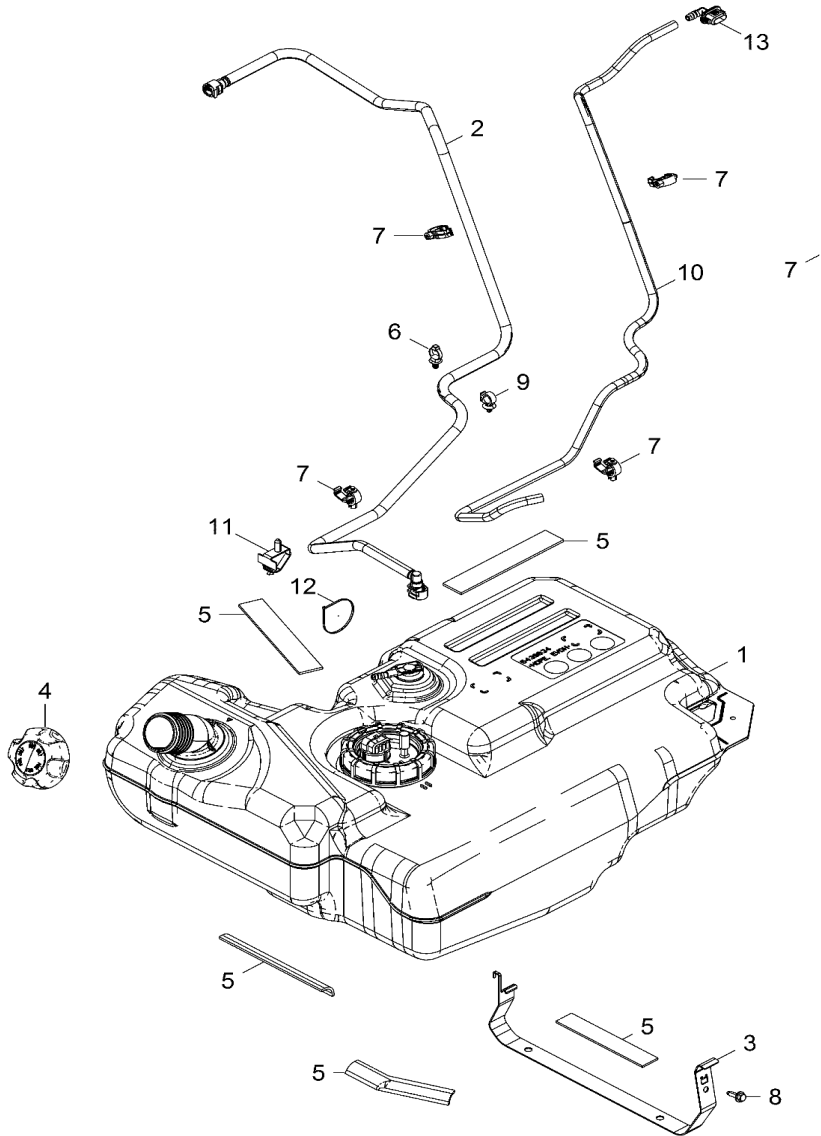

# BODY, FUEL PFA COVER

2018 RZR RZR 900 60 INCH EU/TRACTOR (R09) - Z18VBE87F2/S87C2/CU

POS	SAP	Part Name	Qty
1	<a href="#">1046418</a>	COVER-PFS,RUBBER	1
2	<a href="#">1045308</a>	PANEL-ACCESS,TANK,BLK	1

# BODY, FUEL TANK

2018 RZR RZR 900 60 INCH EU/TRACTOR (R09) - Z18VBE87F2/S87C2/CU

POS	SAP	Part Name	Qty
1	<a href="#">1039384</a>	ASM., FUEL TANK [INCL. PUMP]	1
1	<a href="#">1040131</a>	K-FUEL PUMP	1
2	<a href="#">1046419</a>	ASM-FUEL LINE	1
3	<a href="#">1039887</a>	STRAP, FUEL TANK, BLACK	1
4	<a href="#">1011853</a>	CAP, GAS TANK	1
5	<a href="#">1039594</a>	PAD-BATTERY	5
6	<a href="#">1014065</a>	CLIP-ROUTING	1
7	<a href="#">1040137</a>	CLIP, HARNESS	2
8	<a href="#">1039683</a>	SCREW	1
9	<a href="#">1039817</a>	CLIP, ROUTING, HINGED	1
10	<a href="#">1045736</a>	ASM-VENT LINE,135CM	1
11	<a href="#">1040139</a>	CLIP, ROUTING	1
12	<a href="#">1014060</a>	CABLE-TIE,10-102MM,WEATH.-RES.	1
13	<a href="#">1039581</a>	FITTING-VENT LINE,90	1