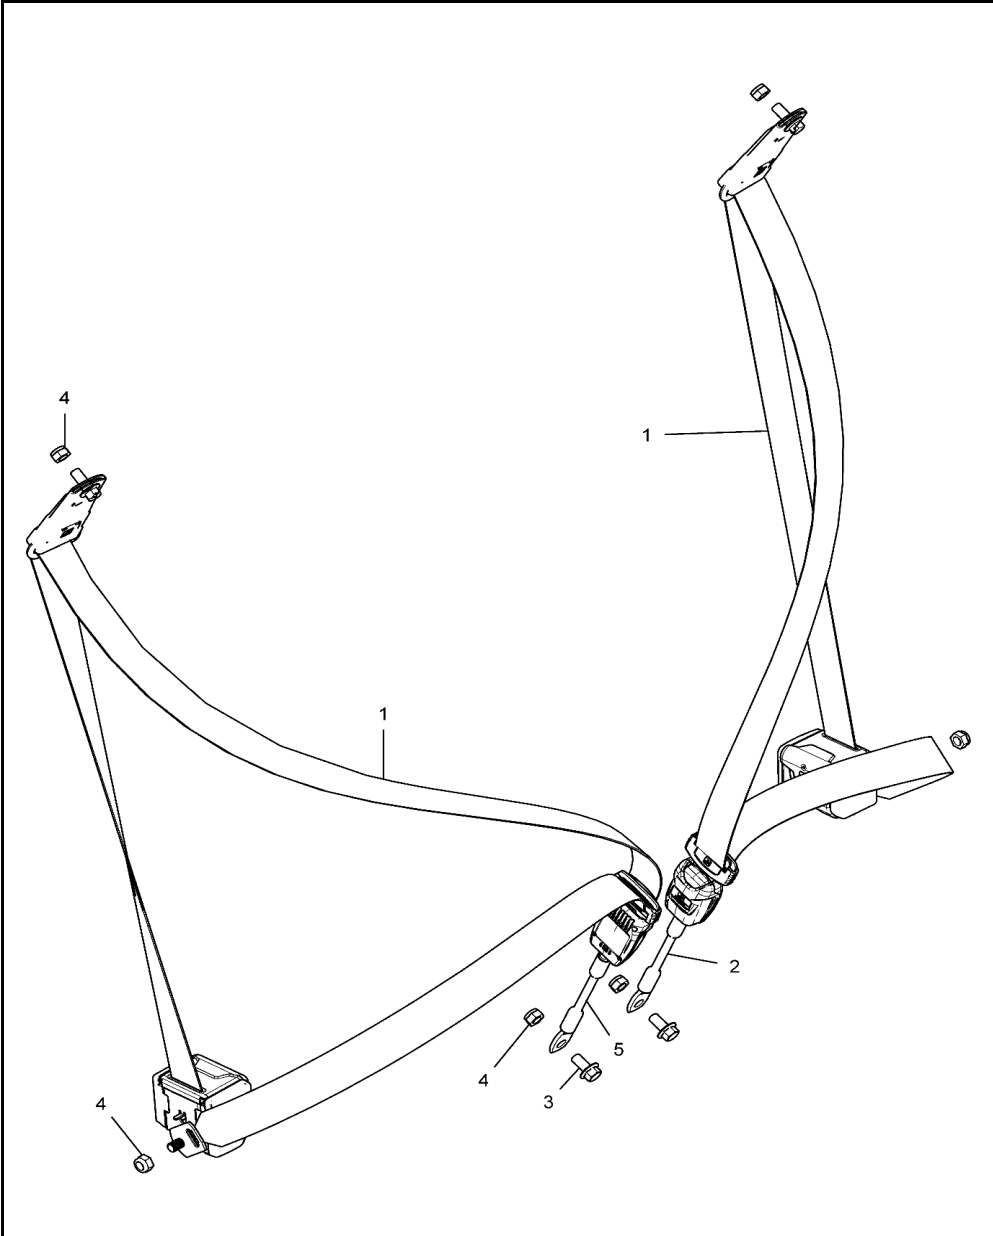

# BODY, SEAT BELT AND MOUNTING

2018 RZR RZR 900 60 INCH EU/TRACTOR (R09) - Z18VBE87F2/S87C2/CU

POS	SAP	Part Name	Qty
1	<a href="#">1040196</a>	ASM-SEAT BELT,3PT	2
2	<a href="#">1006302</a>	BUCKLE-SEATBELT,90,SWITCH,TR	1
3	<a href="#">1039718</a>	SCREW	2
4	<a href="#">1039769</a>	NUT, NYLOK	6
5	<a href="#">1006303</a>	BUCKLE-SEAT BELT,11.5,90,TR	1
6	<a href="#">1040198</a>	ASM-SEAT,BACK,BLACK [C2][TO 12/19/2017]	2
6	<a href="#">1046426</a>	ASM-SEAT BACK,LIME S/BLK [CU]	2
6	<a href="#">1028603</a>	ASM-SEAT,BACK,BLACK [C2][FROM 12/19/2017]	2
7	<a href="#">1040202</a>	ASM-SEAT BTM,BLACK [C2]	2
7	<a href="#">1046427</a>	ASM-SEAT BTM,LIME S/BLK [CU]	2
8	<a href="#">1014427</a>	SCREW	16
9	<a href="#">1039739</a>	SCREW	8
10	<a href="#">1039795</a>	WASHER, SPRING LOCK	8
11	<a href="#">1039798</a>	WASHER, FLAT	8
12	<a href="#">1039531</a>	TUBE-SPACER [F2]	4

# BODY, SEAT BELT MOUNTING

2018 RZR RZR 900 60 INCH EU/TRACTOR (R09) - Z18VBE87F2/S87C2/CU

POS	SAP	Part Name	Qty
1	<a href="#">1040196</a>	ASM-SEAT BELT,3PT	2
2	<a href="#">1006302</a>	BUCKLE-SEATBELT,90,SWITCH,TR	1
3	<a href="#">1039718</a>	SCREW	2
4	<a href="#">1039769</a>	NUT, NYLOK	6
5	<a href="#">1006303</a>	BUCKLE-SEAT BELT,11.5,90,TR	1