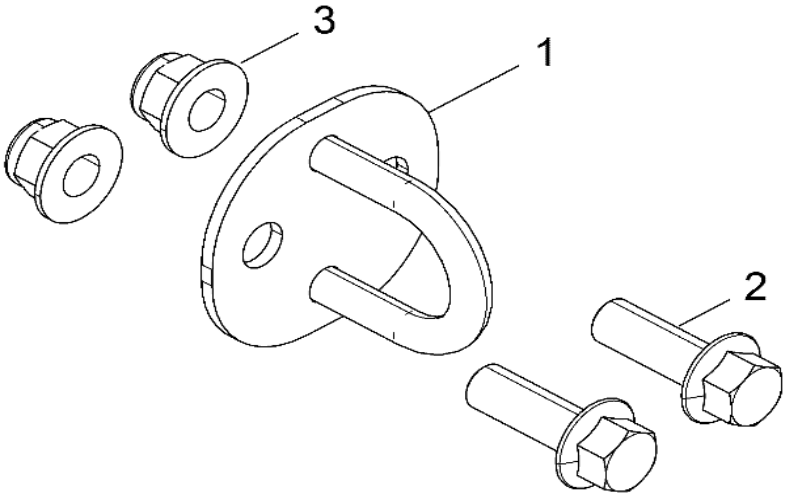

CHASSIS, TOW HOOK

2018 RZR RZR 900 60 INCH EU/TRACTOR (R09) - Z18VBE87F2/S87C2/CU

POS	SAP	Part Name	Qty
1	1040254	WELD-TOW HOOK,BLK	1
2	1040255	SCR-M12X1.75X35 HXFL ZOD P30	2
3	1040256	NUT-HXFL M12X1.75 8 ZOD NYL	2