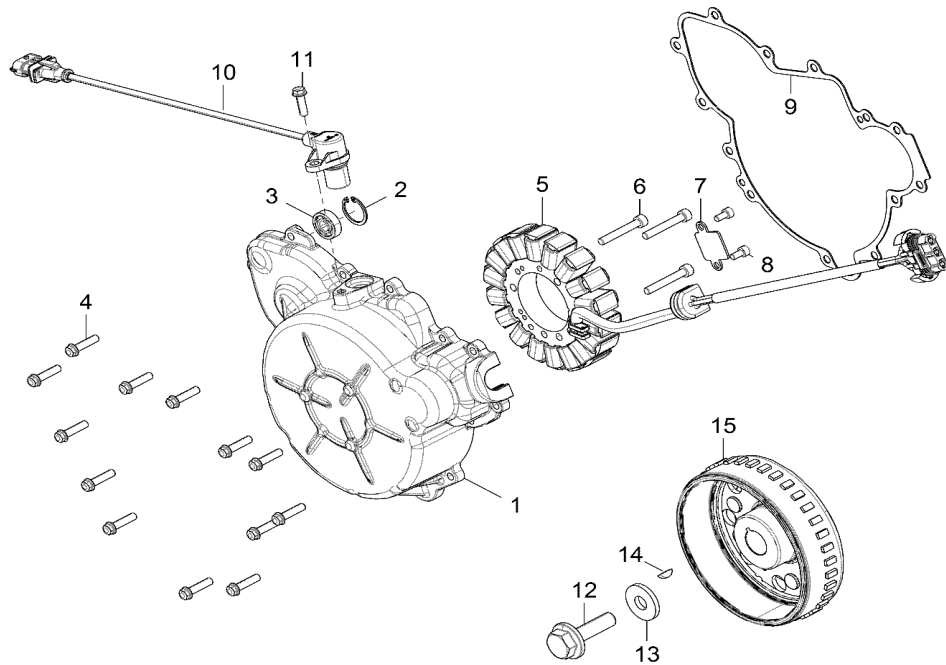

ENGINE, STATOR AND COVER

2018 RZR RZR 900 60 INCH EU/TRACTOR (R09) - Z18VBE87F2/S87C2/CU

POS	SAP	Part Name	Qty
1	1039346	ASM., IGNITION COVER, STARTER BEARING [INCL. 2,3]	1
2	1039819	RING, SNAP	1
3	1039484	BEARING, BALL	1
4	1039744	SCREW	13
5	1009585	STATOR	1
6	1039653	SCREW	3
7	1039512	BRACKET, RETAINER, WIRE	1
8	1039665	SCREW	2
9	1012355	GASKET, COVER, MAG	1
10	1005829	SENSOR, CRANK POSITION	1
11	1039698	SCREW	1
12	1014481	SCREW	1
13	1014531	WSHR-32X12X4,HARD	1
14	1014636	KEY, WOODRUFF	1
15	1040454	FLYWHEEL	1