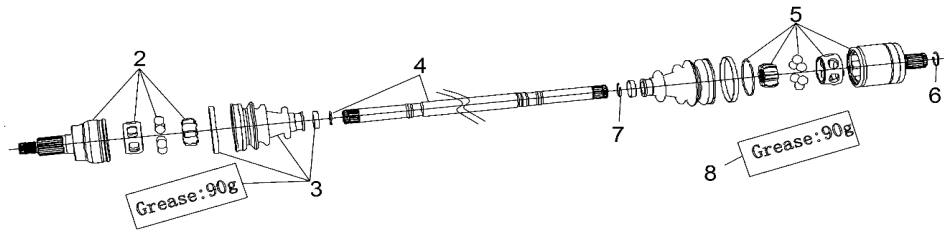

DRIVE TRAIN, HALF SHAFT, FRONT

2018 RZR RZR 900 60 INCH EU/TRACTOR (R09) - Z18VBE87F2/S87C2/CU

POS	SAP	Part Name	Qty
1	1045650	ASM., HALFSHAFT, FRONT, 60 [INCL ALL]	2
2	1007485	OUTER JOINT	1
3	1045154	BOOT KIT	1
4	1007486	BAR	1
5	1005166	INNER JOINT	1
6	1045651	CIRCLIP	1
7	1045155	CIRCLIP	1
8	1040346	GREASE	2