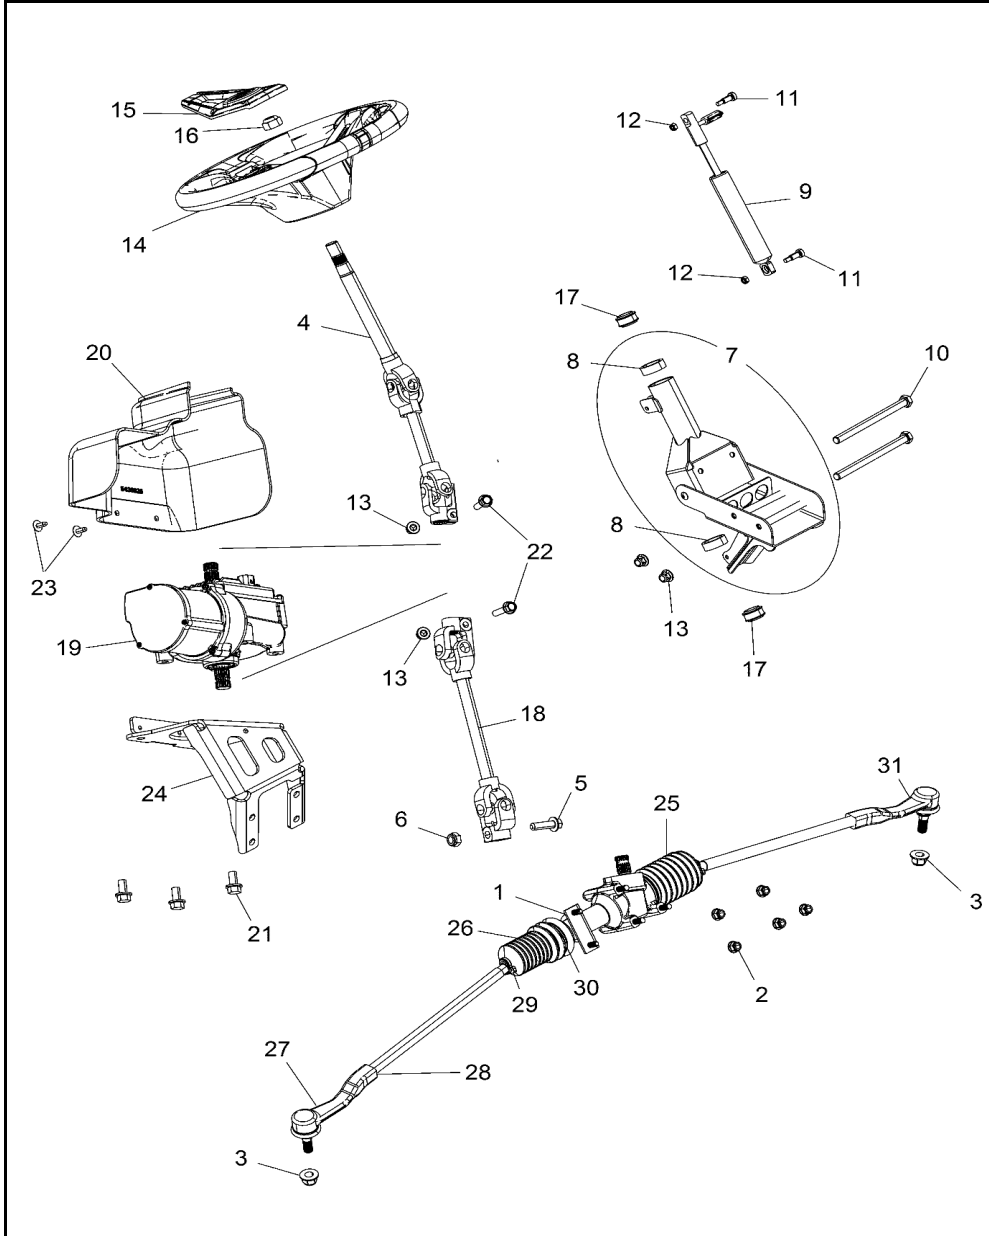

STEERING, POWER STEERING ASM.

2018 RZR RZR 900 60 INCH EU/TRACTOR (R09) - Z18VBE87F2/S87C2/CU

POS	SAP	Part Name	Qty
1	1004099	ASM., GEAR BOX, STEERING [INCL. 25-31]	1
2	1014499	NUT- M8X1.25, FLG, NYLOC-OLIVE D	7
3	1014501	NUT, FLANGE, NYLOCK	2
4	1039365	SHAFT, STEERING, UPPER	1
5	1039702	SCREW	1
6	1039786	NUT	1
7	1045741	ASM-TILT,STEER,RVTD,M10,MT,BLK [INCL 8]	1
8	1040467	BEARING, STEERING	2
9	1014013	ASM-SHOCK,OIL LOCKING,SHORT	1
10	1039703	BOLT	2
11	1039761	BOLT, SHOULDER	2
12	1039773	NUT-6MM X 1 NYLOK-Z	2
13	1014500	NUT, FLANGE, NYLOCK	2
14	1040468	WHEEL, STEERING	1
15	1011914	CAP, STEERING WHEEL [C2][F2]	1
15	1040469	CAP-STEERING WHEEL,VLCTY BLUE [CU]	1
16	1039791	NUT	1
17	1014528	BUSHING-STEERING	2
18	1039366	SHAFT, STEERING, LOWER, EPS	1
19	1005842	ASM-POWER STEERING,RZR,2.0T	1
20	1039562	COVER, EPS	1
21	1039690	BOLT	3
22	1039716	SCREW	2
23	1039720	SCREW	2
24	1039883	MOUNT, EPS, BLACK	1
25	1039534	BOOT, DRIVERS SIDE, RACK	1
27	1014042	ROD, END, TAPERED, RH	1
28	1005156	NUT, JAM, LH THREAD	2
29	1040471	CLAMP, BOOT, SMALL	2
30	1039624	CLAMP, BOOT, LARGE	2