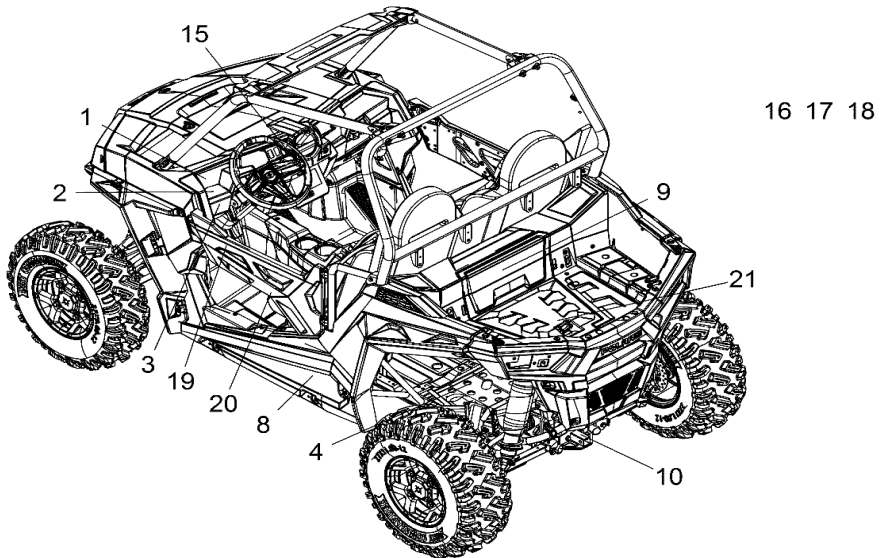

BODY, DECALS

2018 RZR RZR 900 60 INCH EU/TRACTOR (R09) - Z18VBE87F2/S87C2/CU

POS	SAP	Part Name	Qty
15	1040120	DECAL-IGNITION,LIGHTING	1
16	1040121	DECAL-WARN,JACKING POINT [C2][CU]	1
17	1040122	DECAL-WARN,HOT SURFACE [C2][CU]	2
18	1040123	DECAL-WARN,GREASING POINT [C2][CU]	1
19	1014227	DECAL-DOOR, TOP, LH [CU]	1
19	1014228	DECAL-DOOR, TOP, RH [CU]	1
20	1014229	DECAL-DOOR, BTM, LH [CU]	1
20	1014230	DECAL-DOOR, BTM, RH [CU]	1
21	1039652	DECAL-WARN, INTAKE [ON AIR BOX]	1