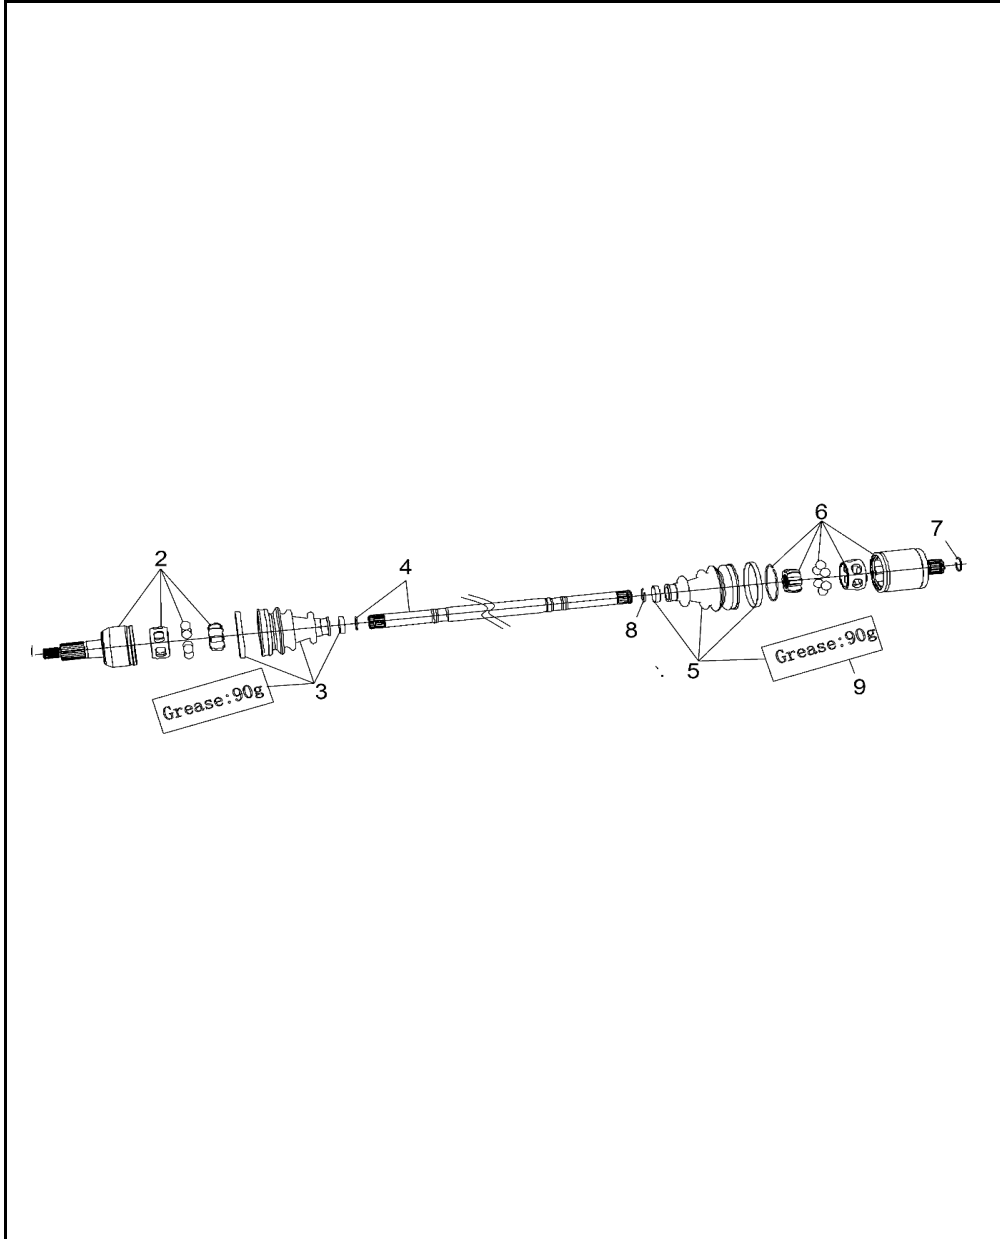

DRIVE TRAIN, HALF SHAFT, REAR

2018 RZR RZR 900 60 INCH EU/TRACTOR (R09) - Z18VBE87F2/S87C2/CU

POS	SAP	Part Name	Qty
1	1046431	ASM., HALFSHAFT, REAR, 60 [INCL ALL]	2
2	1007487	OUTER JOINT	1
3	1045152	BOOT KIT	1
4	1007488	BAR	1
5	1045682	BOOT KIT	1
6	1002886	INNER JOINT	1
7	1040341	CIRCLIP	1
8	1046432	CIRCLIP	1
9	1040346	GREASE, CE	1