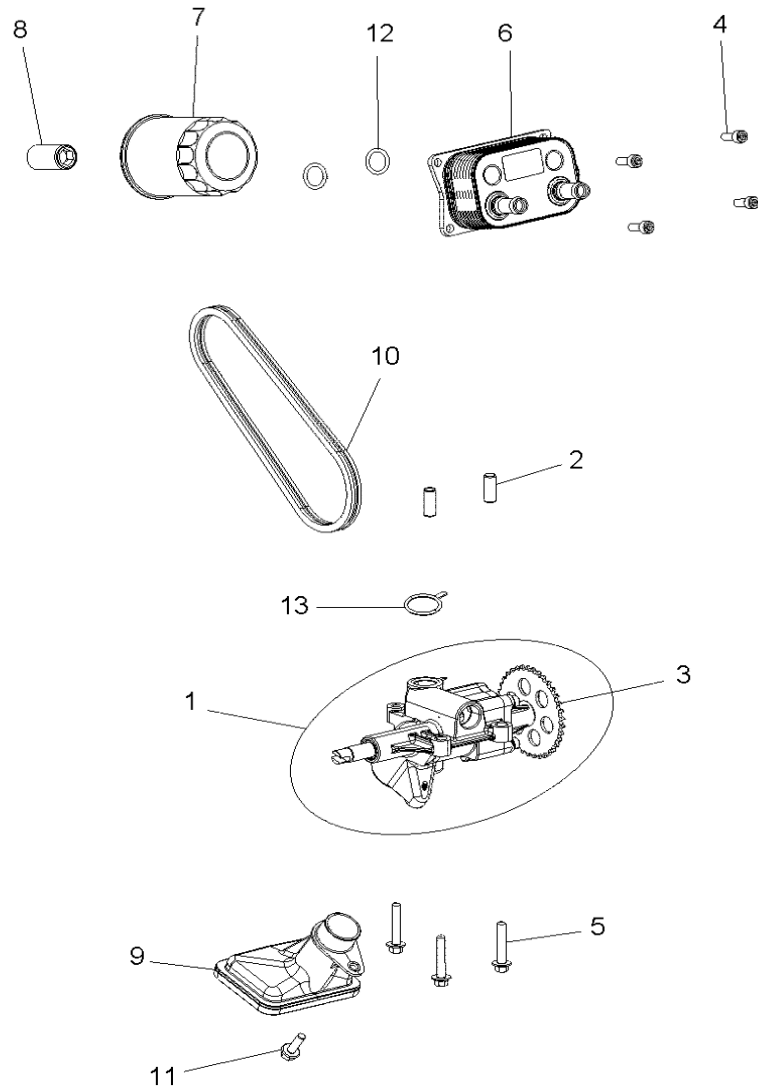

ENGINE, OIL PUMP AND OIL COOLER

2018 RZR RZR 900 60 INCH EU/TRACTOR (R09) - Z18VBE87F2/S87C2/CU

POS	SAP	Part Name	Qty
1	1040449	ASM., OIL PUMP, WET SUMP [INCL. 3,13]	1
2	1039811	DOWEL, HOLLOW, OIL PUMP	2
3	1040450	SPROCKET, OIL PUMP	1
4	1039747	SCREW	4
5	1039660	SCREW	3
6	1040451	COOLER, OIL TO WATER	1
7	1006092	FILTER, OIL	1
7	1040452	FILTER-HD,OIL [HD OPTION]	1
8	1039385	ADAPTOR, FILTER, STRAIGHT	1
9	1039386	PICK UP-OIL	1
10	1039418	CHAIN, OIL PUMP DRIVE	1
11	1039735	SCR-HXFL-M6X1.0X16 8.8 ZYL NYL	1
12	1039540	O-RING	2
13	1040453	SEAL, OIL PUMP	1