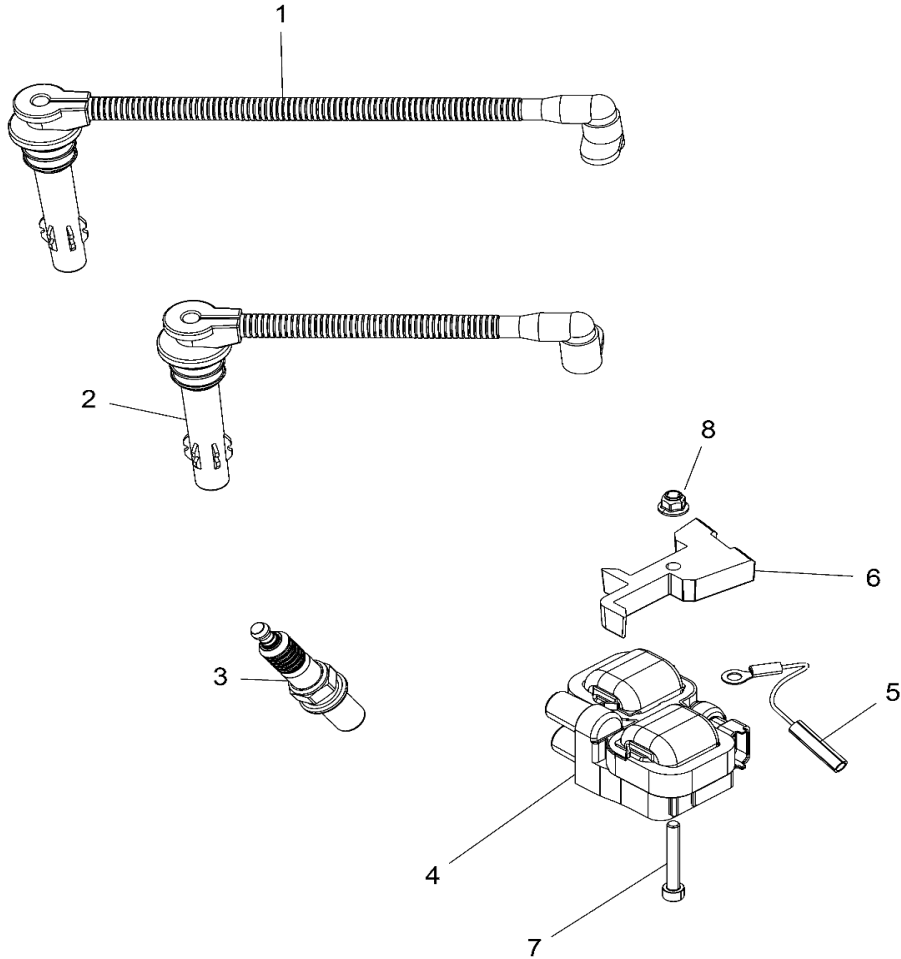

# ELECTRICAL, HEADLIGHTS AND TAILLIGHTS

2018 RZR RZR 900 60 INCH EU/TRACTOR (R09) - Z18VBE87F2/S87C2/CU

POS	SAP	Part Name	Qty
1	<a href="#">1005846</a>	ASM-HEADLIGHT,LED,ECE,LH,TRC [C2][CU]	1
1	<a href="#">1005853</a>	ASM-HEADLIGHT,BMPR,LED,ECE,LH [F2]	1
2	<a href="#">1005847</a>	ASM-HEADLIGHT,LED,ECE,RH,TRC [C2][CU]	1
2	<a href="#">1005854</a>	ASM-HEADLIGHT,BMPR,LED,ECE,RH [F2]	1
3	<a href="#">1013999</a>	SPRING, HEADLIGHT	6
4	<a href="#">1014424</a>	SCREW	6
5	<a href="#">1005839</a>	ASM-STOP,TAIL,TURN,ECE,LH [F2]	1
5	<a href="#">1005848</a>	ASM-STOP,TAIL,TURN,ECE,LH,TRC [C2][CU]	1
6	<a href="#">1005840</a>	ASM-STOP,TAIL,TURN,ECE,RH [F2]	1
6	<a href="#">1005849</a>	ASM-STOP,TAIL,TURN,ECE,RH,TRC [C2][CU]	1
7	<a href="#">1039814</a>	SPEED NUT-WASHER, HEAD-1/4	6

# ELECTRICAL, IGNITION

2018 RZR RZR 900 60 INCH EU/TRACTOR (R09) - Z18VBE87F2/S87C2/CU

POS	SAP	Part Name	Qty
1	<a href="#">1009583</a>	WIRE, SPARK PLUG, MAG	1
2	<a href="#">1009584</a>	WIRE, SPARK PLUG, PTO	1
3	<a href="#">1007009</a>	PLUG, SPARK, 10 MM	2
4	<a href="#">1039486</a>	COIL, EFI	1
5	<a href="#">1039491</a>	JUMPER ,COIL GROUND	1
6	<a href="#">1011828</a>	SPACER, COIL MOUNT	1
7	<a href="#">1039705</a>	SCREW	1
8	<a href="#">1039782</a>	NUT, M6 FLANGE, NYLOC	1