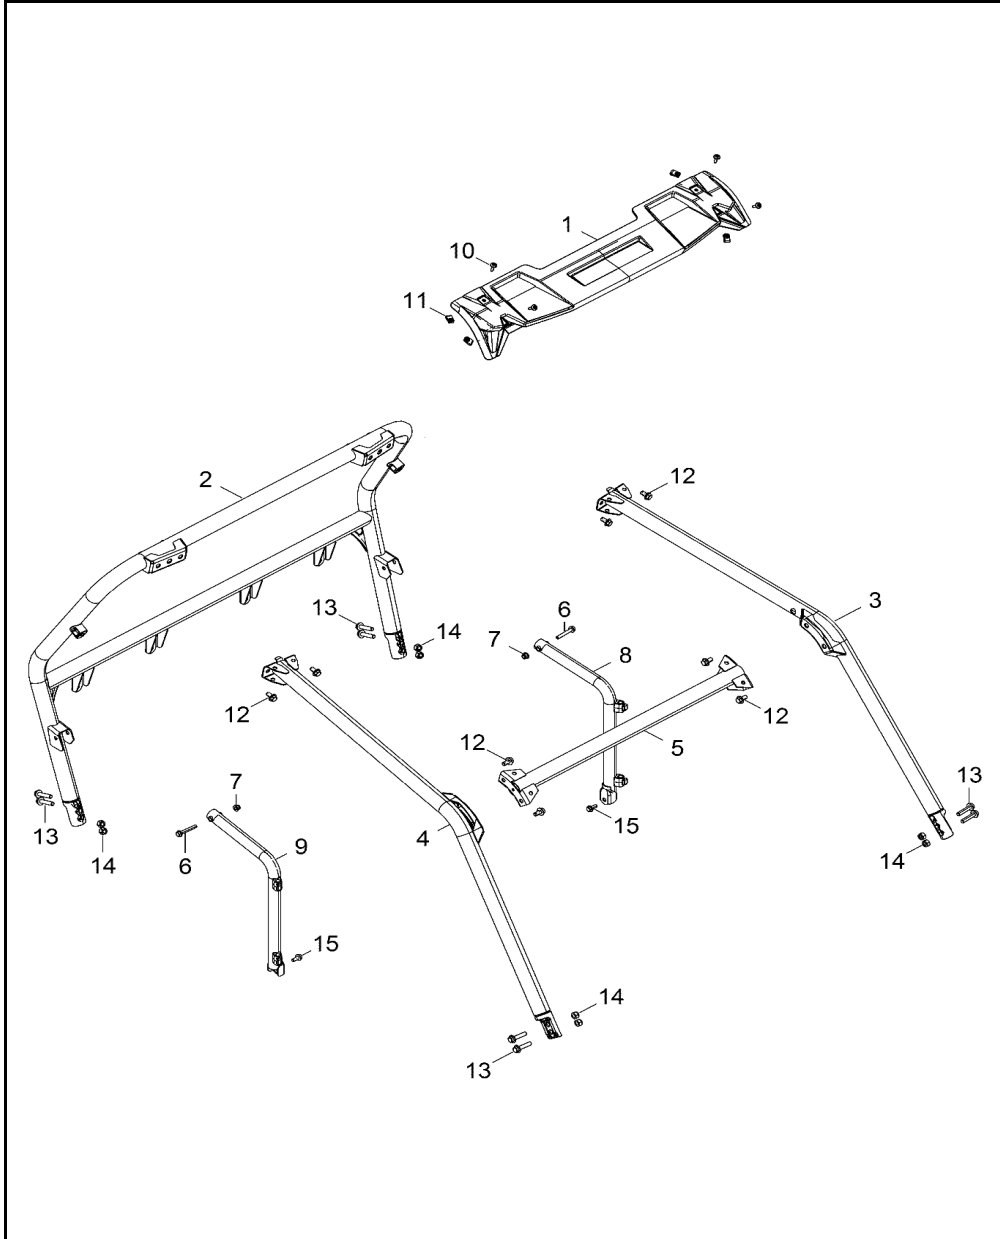

CHASSIS, CAB FRAME

2018 RZR RZR 900 60 INCH EU/TRACTOR (R09) - Z18VBE87F2/S87C2/CU

POS	SAP	Part Name	Qty
1	1011901	PANEL, VISOR TRIM, BLACK	1
2	1001541	WELD-ROPS,REAR,TR,BLK	1
3	1001461	ROPS, LH, BLACK	1
4	1001462	ROPS, RH, BLACK	1
5	1001509	ROPS, FRONT, CROSS, BLACK	1
6	1040241	SCREW	2
7	1039790	NUT, FLANGE, NYLOK	2
8	1001506	WELD-BOLSTER,LH,M.BLK	1
9	1001507	WELD-BOLSTER,RH,M.BLK	1
10	1014459	SCR-TXTH-M6X1.0X25 ZFB	4
11	1014509	NUT, U-TYPE	4
12	1039759	SCREW	8
13	1014470	SCREW	8
14	1039793	NUT	8
15	1039670	BOLT	2