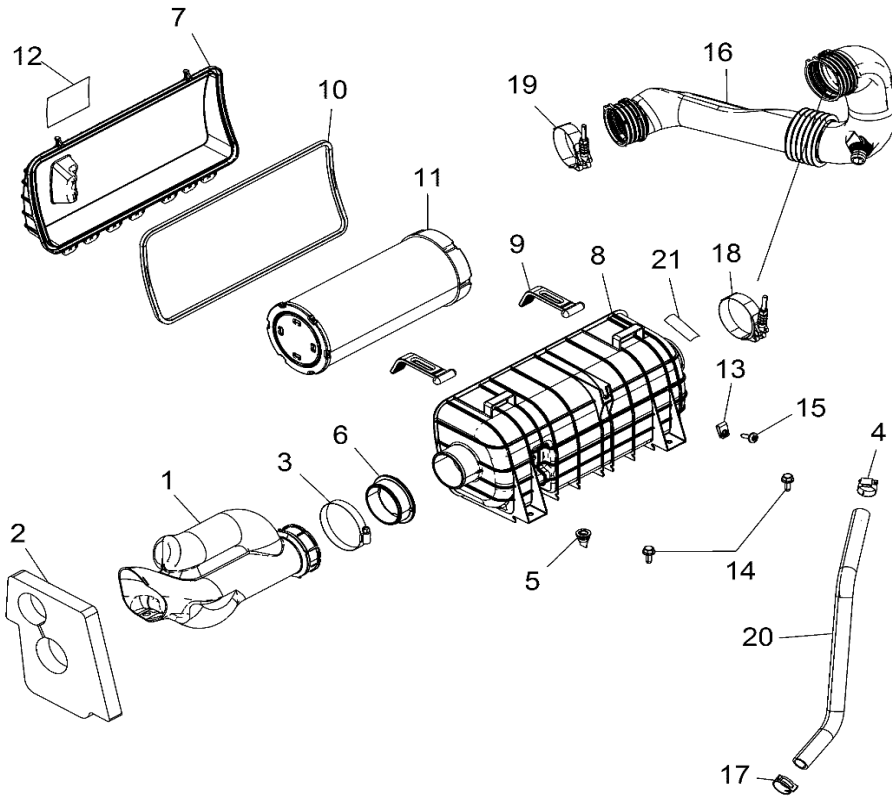

ENGINE, AIR INTAKE SYSTEM

2018 RZR RZR 900 60 INCH EU/TRACTOR (R09) - Z18VBE87F2/S87C2/CU

POS	SAP	Part Name	Qty
1	1040383	DUCT, INTAKE, AIRBOX	1
2	1040384	PANEL, INTAKE SEPARATOR	1
3	1040385	CLAMP, HOSE	1
4	1039617	CLAMP, HOSE	1
5	1039544	PLUG, DRAIN	1
6	1040386	SEAL, INTAKE, AIRBOX	1
7	1040387	COVER, AIRBOX	1
8	1040388	AIRBOX	1
9	1011910	STRAP, AIRBOX	2
10	1040389	SEAL, AIRBOX	1
11	1014081	FILTER, AIR [STD]	1
11	1040390	K-FILTER-AIR,PERF,RZX [OPT]	1
12	1039646	DECAL, CAUTION, AIR BOX	1
13	1014509	NUT	1
14	1039688	BOLT	2
15	1014459	SCR-TXTH-M6X1.0X25 ZFB	1
16	1040391	ASM., INTAKE DUCT [INCL. 18-19]	1
17	1039620	SPRINGBAND, CLAMP	1
18	1040392	CLAMP, HOSE, T-BOLT, 72 DIA	1
19	1040393	CLAMP, HOSE, T-BOLT, 66.4 DIA	1
20	1040394	HOSE, VENT	1
21	1040395	DECAL, INTAKE DUCT	1