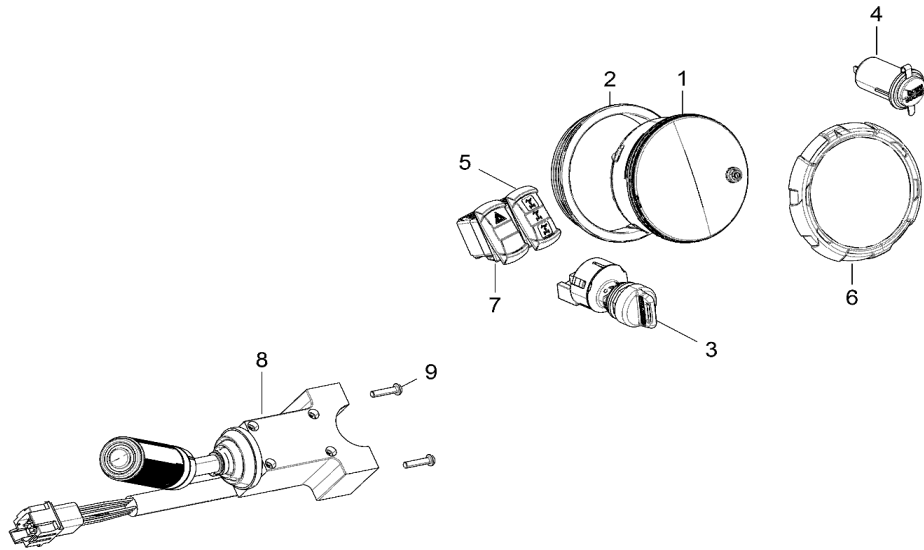

ELECTRICAL, DASH INSTRUMENTS AND CONTROLS

2018 RZR RZR 900 60 INCH EU/TRACTOR (R09) - Z18VBE87F2/S87C2/CU

POS	SAP	Part Name	Qty
1	1007503	ASM-CLUSTER,CPIA3,SXS,BLU,CHL6 [INCL. 2]	1
2	1039536	MOUNT, RUBBER, INSTRUMENT CLUSTER	1
3	1009572	SWITCH-KEY,4 POS,ATV,MT SLV	1
4	1009573	RECEPTACLE-POD MNT,12 VOLT	1
5	1040370	SWTICH-AWD,TURF	1
6	1040371	BEZEL, INSTRUMENT CLUSTER [C2][F2]	1
7	1009587	SWITCH-HAZARD	1
8	1040373	SWITCH-BLOCK,TURN,LIGHTS,HORN	1
9	1040374	SCR-HX BH-M5X0.8X22 10.9 ZB3	2