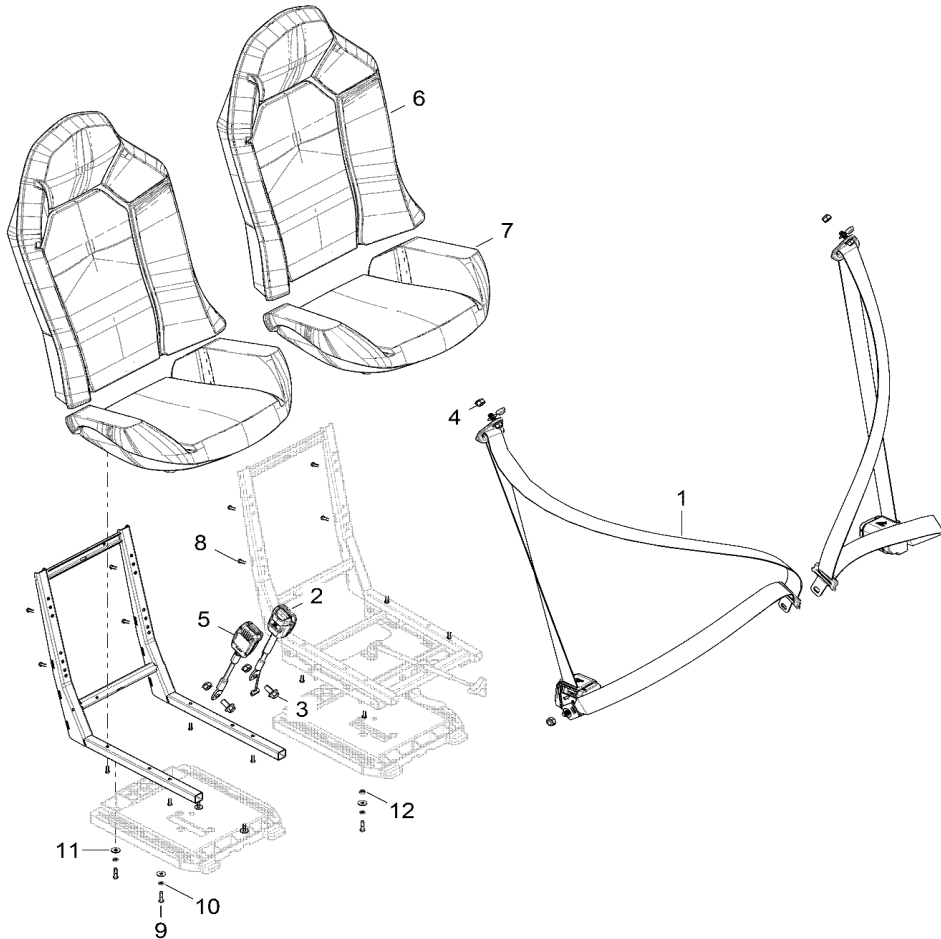

BODY, SEAT BELT AND MOUNTING

2018 RZR RZR 900 60 INCH EU/TRACTOR (R09) - Z18VBE87F2/S87C2/CU

POS	SAP	Part Name	Qty
1	1040196	ASM-SEAT BELT,3PT	2
2	1006302	BUCKLE-SEATBELT,90,SWITCH,TR	1
3	1039718	SCREW	2
4	1039769	NUT, NYLOK	6
5	1006303	BUCKLE-SEAT BELT,11.5,90,TR	1
6	1040198	ASM-SEAT,BACK,BLACK [C2][TO 12/19/2017]	2
6	1046426	ASM-SEAT BACK,LIME S/BLK [CU]	2
6	1028603	ASM-SEAT,BACK,BLACK [C2][FROM 12/19/2017]	2
7	1040202	ASM-SEAT BTM,BLACK [C2]	2
7	1046427	ASM-SEAT BTM,LIME S/BLK [CU]	2
8	1014427	SCREW	16
9	1039739	SCREW	8
10	1039795	WASHER, SPRING LOCK	8
11	1039798	WASHER, FLAT	8
12	1039531	TUBE-SPACER [F2]	4