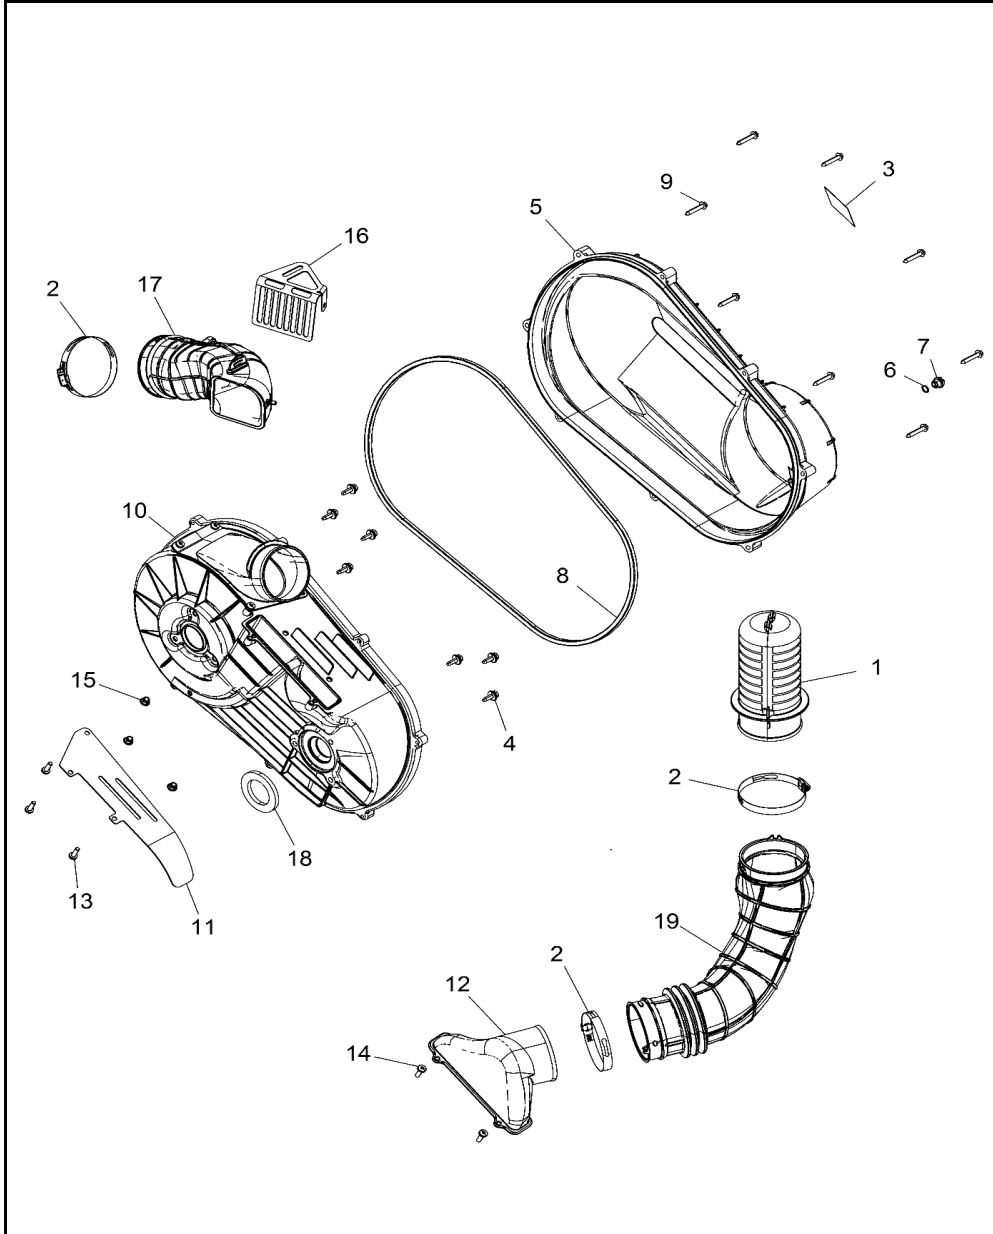

DRIVE TRAIN, CLUTCH COVER AND DUCTING

2018 RZR RZR 900 60 INCH EU/TRACTOR (R09) - Z18VBE87F2/S87C2/CU

POS	SAP	Part Name	Qty
1	1040257	ASM., INTAKE, CLUTCH DUCT	1
2	1040260	CLAMP, HOSE SLOTTED, 89-100 DIA	3
3	1039641	DECAL-BELT,WARNING/CHECK	1
4	1014451	ASM., BOLT AND WASHER	7
5	1006281	ASM., COVER, CLUTCH, OUTER [INCL. 6,7]	1
6	1039532	O-RING	1
7	1011827	PLUG, DRAIN, CLUTCH COVER	1
8	1012150	SEAL, OUTER CLUTCH COVER	1
9	1039748	SCREW	8
10	1040261	ASM., COVER, CLUTCH, INNER [INCL. 11-15]	1
11	1039513	BRACKET, GUARD, CLUTCH COVER	1
12	1040262	DUCT, CLUTCH, AIR INLET	1
13	1039685	SCREW	3
14	1039734	SCREW	5
15	1039789	NUT-HXFL-M6X1.0 8 ZB3 NYL	3
16	1040263	BRACKET, SCREEN, BELT	1
17	1040264	HOSE, CLUTCH, AIR OUTLET	1
18	1034416	SEAL, COVER, PTO	1
19	1040265	HOSE, CLUTCH, AIR INLET	1