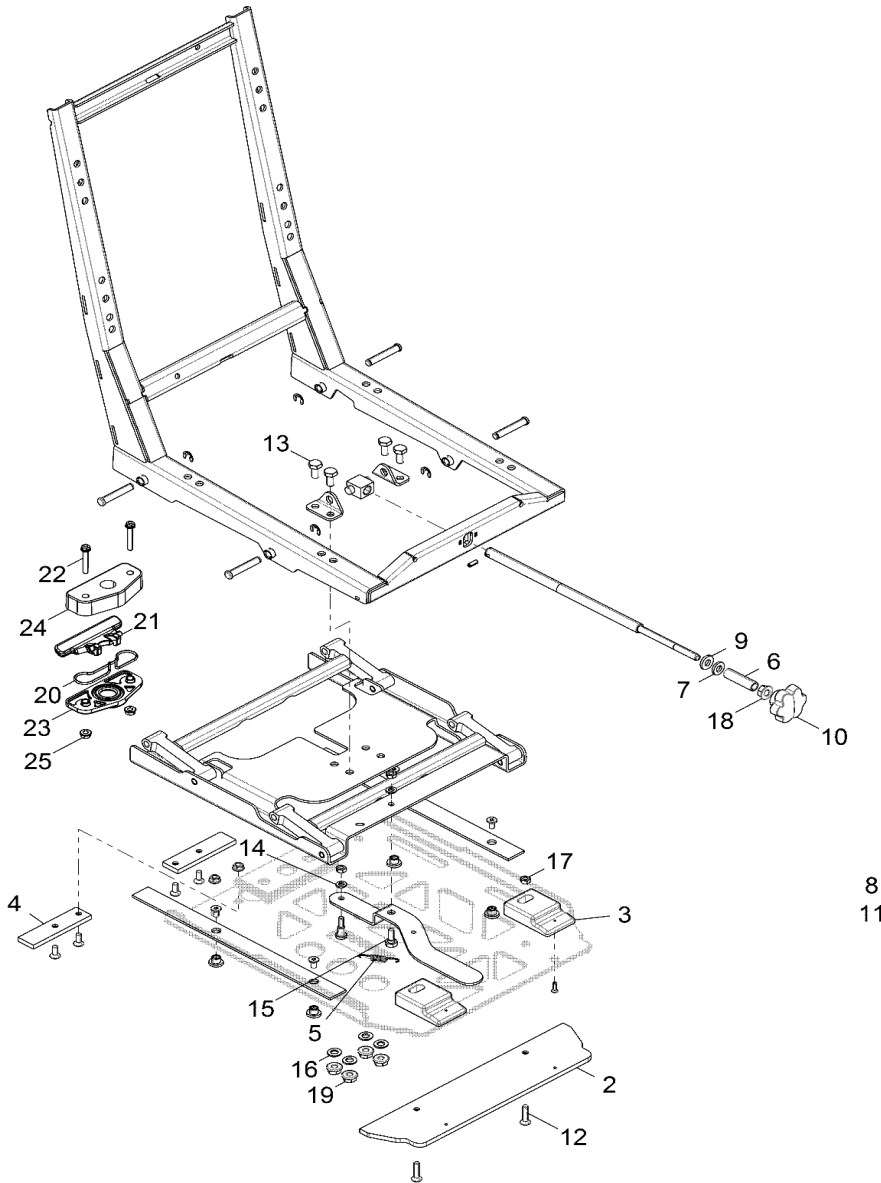

# BODY, SEAT BASE

2018 RZR RZR 900 60 INCH EU/TRACTOR (R09) - Z18VBE87F2/S87C2/CU

POS	SAP	Part Name	Qty
1	<a href="#">1039395</a>	ASM-BASE,SEAT SLIDER [INCL 2-13][F2]	1
2	<a href="#">1039388</a>	ASM-BASE,SEAT [INCL 3-10]	1
3	<a href="#">1011896</a>	LATCH-COVER PLATE,BLK	1
4	<a href="#">1039523</a>	PLATE-LATCH,SEAT	1
5	<a href="#">1039539</a>	GROMMET-SEAT BASE	6
6	<a href="#">1011830</a>	LEVER-LATCH,SEAT	1
7	<a href="#">1039570</a>	SEAT-BASE	1
8	<a href="#">1014064</a>	SPRING-LATCH,SEAT	1
9	<a href="#">1039663</a>	SCR-M6X1.00X40-HX/FL-YD	2
10	<a href="#">1039773</a>	NUT-6MM X 1 NYLOK-Z	2
11	<a href="#">1039520</a>	BRKT-SEAT SLIDER ADJ PLATE [F2]	1
12	<a href="#">1039712</a>	SCR-RHCARM6X1.0X20 8.8 ZOD [F2]	3
13	<a href="#">1014499</a>	NUT- M8X1.25, FLG, NYLOC-OLIVE D [F2]	3

# BODY, SEAT BASE ADJUSTER

2018 RZR RZR 900 60 INCH EU/TRACTOR (R09) - Z18VBE87F2/S87C2/CU

8  
11

POS	SAP	Part Name	Qty
1	1045603	ASM-SEAT ADJUSTER RZR,BLK [INCL.2-19]	1
2	1045604	SPACER FRONT	1
3	1045605	SEAT LOCK SUPPORT FRONT	2
4	1045606	SPACER REAR	2
5	1040173	SPRING 40MM	1
6	1040174	SPACER-M8X9MM	1
7	1045747	WASHER 8.4X16.7	1
8	1045612	NUT-HXFLGHD,M6	4
9	1045609	WASHER 8.4X18	1
10	1045610	KNOB M8	1
11	1045611	RING-RETAINING M7	4
12	1040180	SCR-HEX COUNTERSUNK HEAD M6X25	2
13	1040181	SCR-HEXAGONAL M8X16	4
14	1040192	WASHER-6.4X12	2
15	1040183	BOLT-SOLDER M8X18	1
16	1040191	WASHER-M8.4X1.6	4
17	1040189	NUT-HEXAGONAL M6X5.2X1	4
18	1040186	NUT-M8X1.25	1
19	1040188	NUT-FLANGE HEX M8X8X1.25	4
20	1014064	SPRING-LATCH,SEAT	1
21	1045614	LEVER-LATCH,SEAT	1
22	1014452	SCR-HXFL,M6X1.0X35,W/PATCHLOK	2
23	1045608	CAP-LATCH,SEAT	1
24	1045613	BODY-LATCH,SEAT	1
25	1045182	NUT-HXFLGHD,M6,SERRATED	2