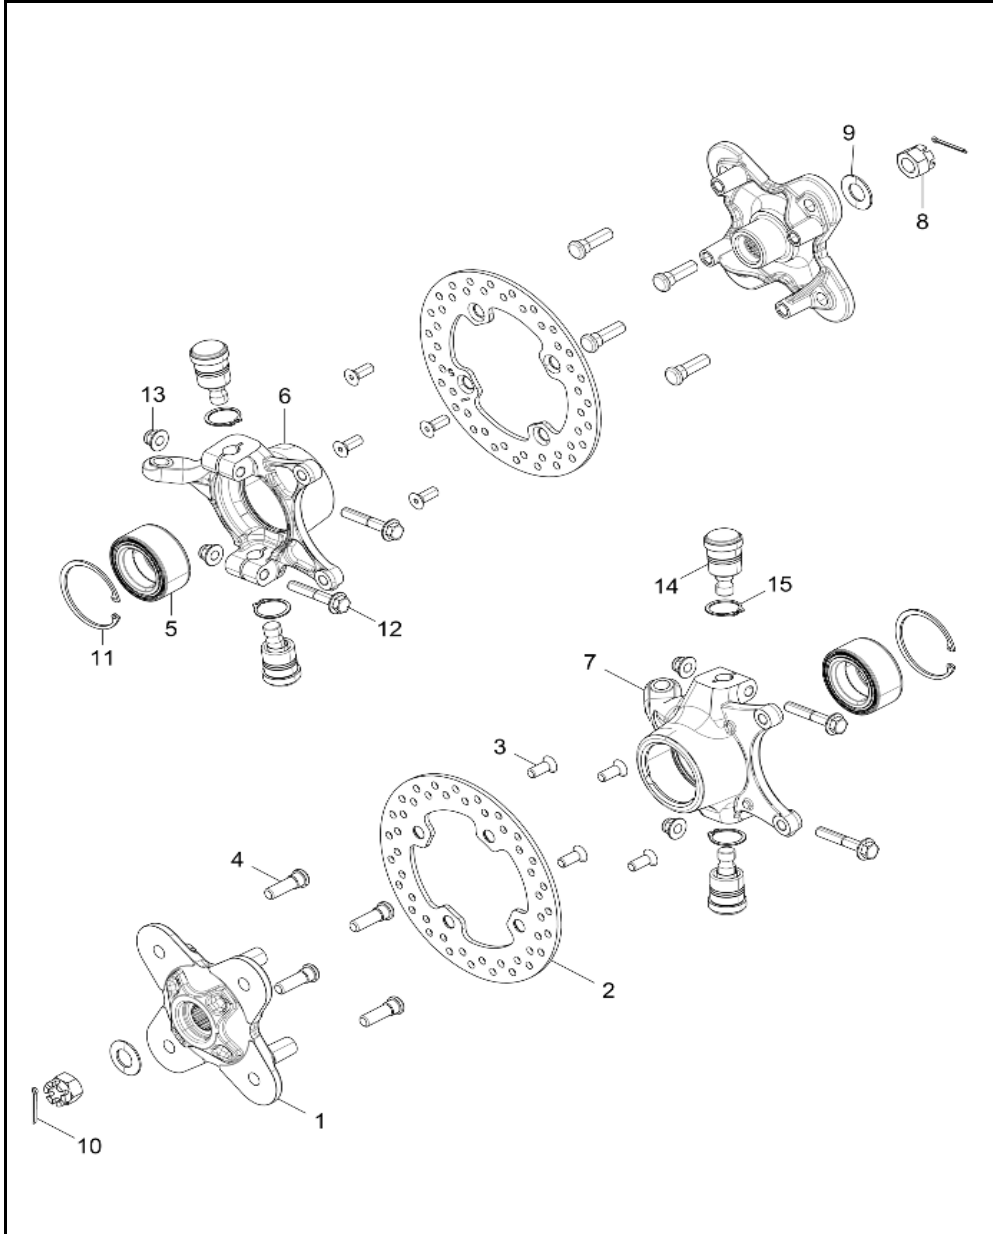

SUSPENSION, FRONT CARRIER

2018 RZR RZR 900 60 INCH EU/TRACTOR (R09) - Z18VBE87F2/S87C2/CU

POS	SAP	Part Name	Qty
1	1011266	HUB-WHEEL,MACH,BLK	2
2	1011519	ROTOR,BRAKE	2
3	1014439	SCR-M10X1.5X20 8.8 TXCS FL ZOD	8
4	1014462	STUD-WHEEL,M12-1.5	8
5	1008451	BEARING-BALL,SEALED,44X72X33.1	2
5	1008460	BEARING-BALL,SEALED,44X72X33.1 (HEAVY DUTY) [OPTIONAL]	2
6	1011207	CARRIER-BEARING,WHEEL,LH(MACH)	1
7	1011208	CARRIER-BEARING,WHEEL,RH(MACH)	1
8	1014502	NUT-M18X1.5,CASTLE,ZINC/YELLOW	2
9	1014539	WSHR-BLVL,19X42X4.5-5.08	2
10	1014587	PIN-COTTER 1/8X1 1/2-Y	2
11	1014626	RING-RETAINING,2.835,INTERNAL	2
12	1014454	SCR-HXFL-M10X1.25X60 10.9 ZOD	4
13	1014500	NUT-M10X1.25,FLG,NYLOC-OLIVE D	4
14	1014076	BALL, JOINT	4
15	1014623	RING, RETAINER	4