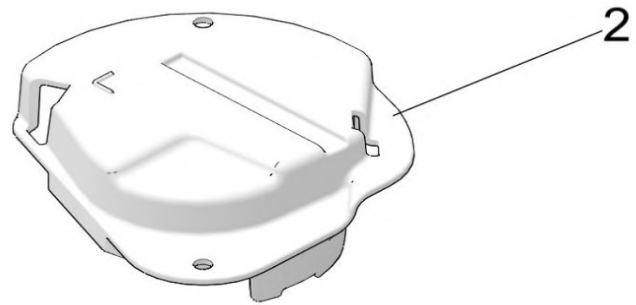

BODY, FUEL PFA COVER

2018 RZR RZR 900 60 INCH EU/TRACTOR (R09) - Z18VBE87F2/S87C2/CU

POS	SAP	Part Name	Qty
1	1046418	COVER-PFS,RUBBER	1
2	1045308	PANEL-ACCESS,TANK,BLK	1