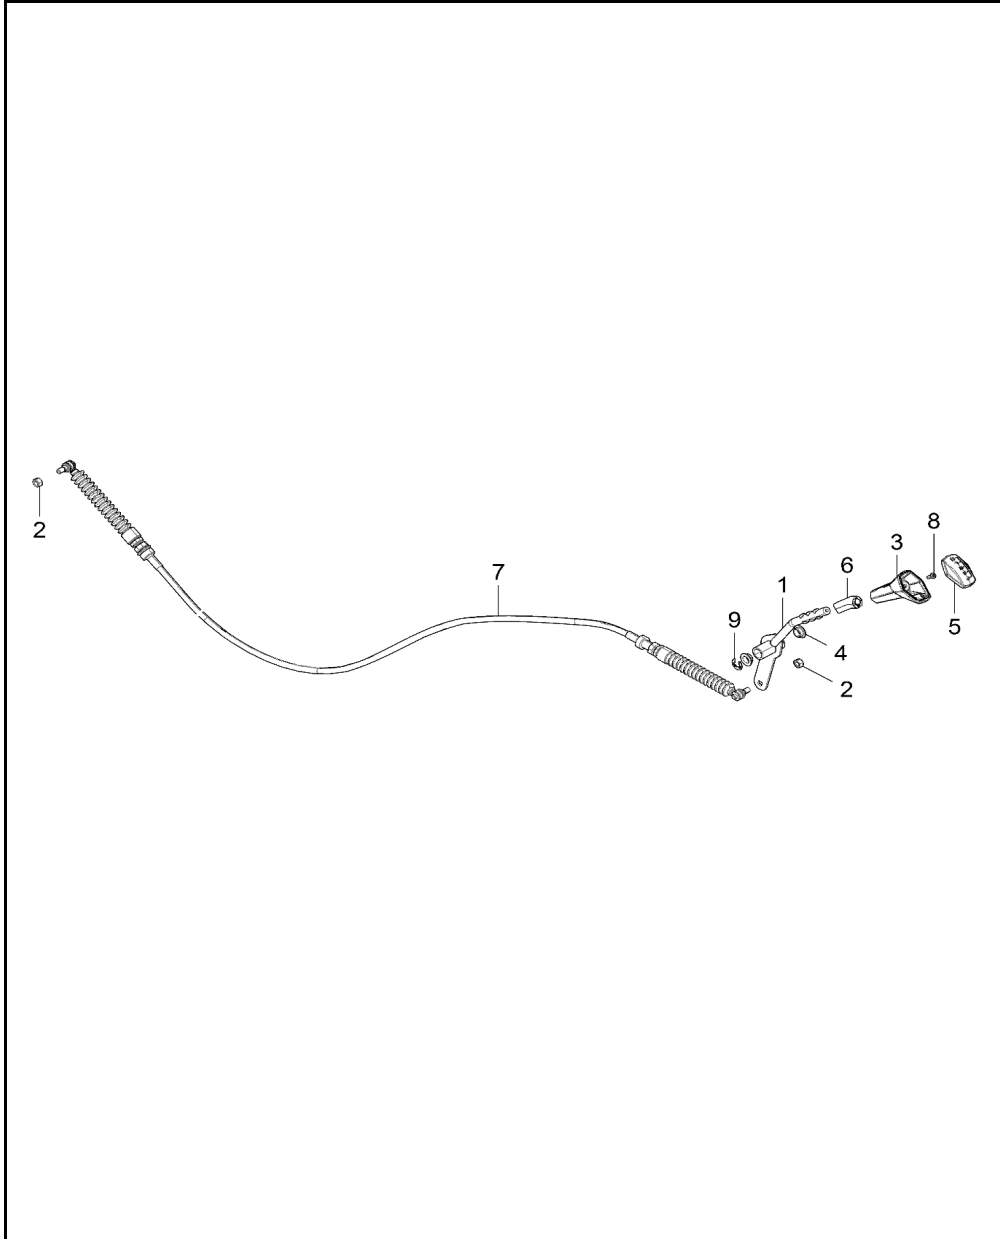

DRIVE TRAIN, GEAR SELECTOR

2018 RZR RZR 900 60 INCH EU/TRACTOR (R09) - Z18VBE87F2/S87C2/CU

POS	SAP	Part Name	Qty
1	1039364	LEVER, SHIFT	1
2	1039779	NUT, NYLOK	2
3	1011805	KNOB, GEAR SELECTOR SHIFT	1
4	1039567	BUSHING, PEDAL PIVOT	2
5	1011892	COVER, SHIFT	1
6	1039580	SPACER-BOOT	1
7	1014075	CABLE, SHIFT	1
8	1039654	SCREW	1
9	1039821	RING, RETAINING	1