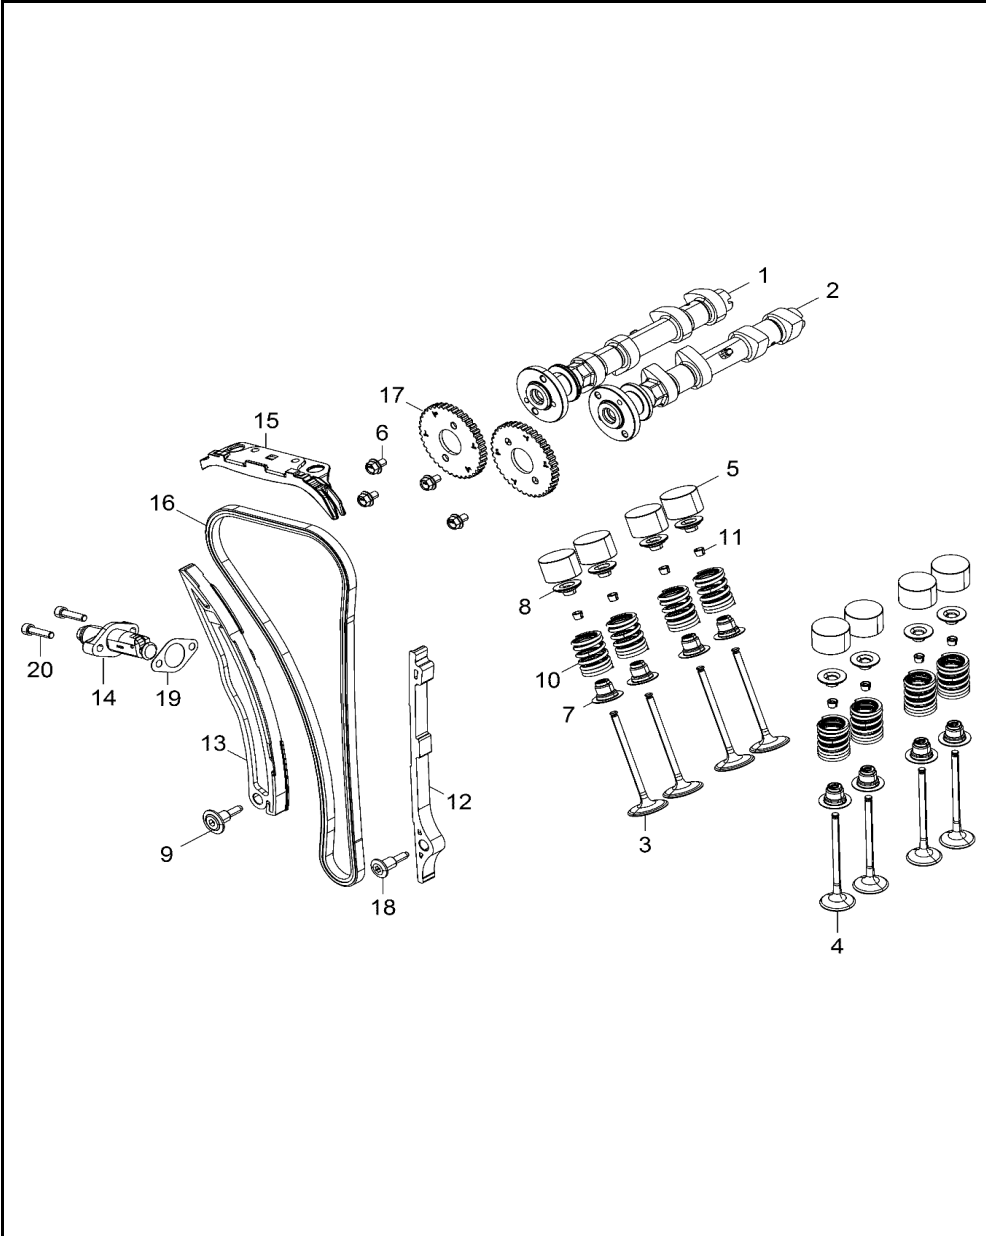

ENGINE, VALVES AND CAMSHAFTS

2018 RZR RZR 900 60 INCH EU/TRACTOR (R09) - Z18VBE87F2/S87C2/CU

POS	SAP	Part Name	Qty
1	1040455	ASM., CAMSHAFT, INTAKE	1
2	1040456	ASM., CAMSHAFT, EXHAUST	1
3	1040091	VALVE, INTAKE	4
4	1039407	VALVE, EXHAUST	4
5	1039838	TAPPET, VALVE, GRADED, 4.400	AR
5	1039839	TAPPET, VALVE, GRADED, 4.425	AR
5	1039840	TAPPET, VALVE, GRADED, 4.450	AR
5	1039841	TAPPET, VALVE, GRADED, 4.475	AR
5	1039842	TAPPET, VALVE, GRADED, 4.500	AR
5	1039843	TAPPET, VALVE, GRADED, 4.525	AR
5	1039844	TAPPET, VALVE, GRADED, 4.550	AR
5	1039845	TAPPET, VALVE, GRADED, 4.575	AR
5	1039846	TAPPET, VALVE, GRADED, 4.600	AR
5	1039847	TAPPET, VALVE, GRADED, 4.625	AR
5	1039848	TAPPET, VALVE, GRADED, 4.650	AR
5	1039849	TAPPET, VALVE, GRADED, 4.675	AR
5	1041355	TAPPET, VALVE, GRADED, 4.700	AR
5	1039851	TAPPET, VALVE, GRADED, 4.725	AR
5	1039852	TAPPET, VALVE, GRADED, 4.750	AR
5	1039853	TAPPET, VALVE, GRADED, 4.775	AR
5	1039854	TAPPET, VALVE, GRADED, 4.800	AR
5	1039855	TAPPET, VALVE, GRADED, 4.825	AR
5	1039856	TAPPET, VALVE, GRADED, 4.850	AR
5	1039857	TAPPET, VALVE, GRADED, 4.875	AR
5	1039858	TAPPET, VALVE, GRADED, 4.900	AR
5	1039859	TAPPET, VALVE, GRADED, 4.925	AR
5	1039860	TAPPET, VALVE, GRADED, 4.950	AR
5	1039861	TAPPET, VALVE, GRADED, 4.975	AR
5	1039862	TAPPET, VALVE, GRADED, 5.000	AR
5	1039863	TAPPET, VALVE, GRADED, 5.025	AR