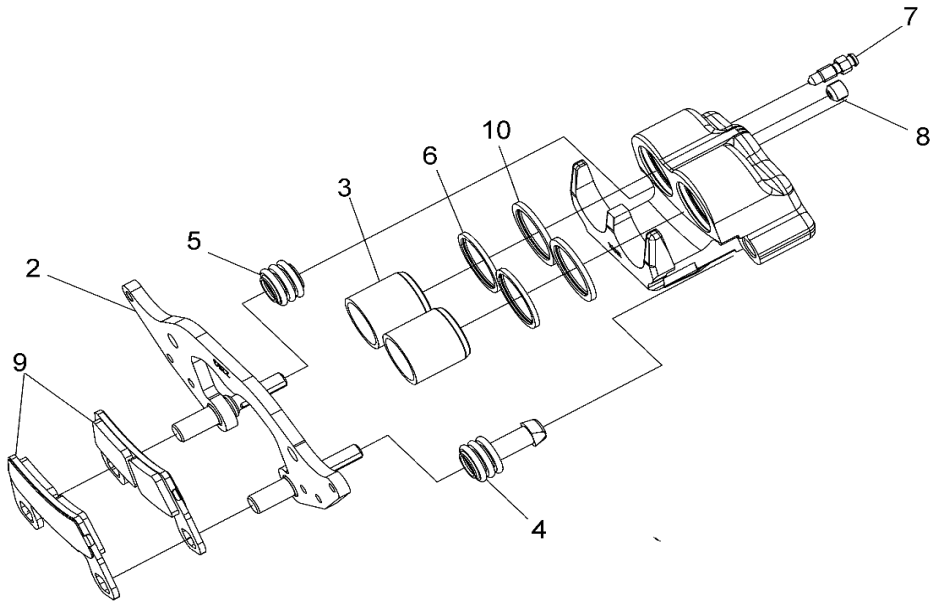

BRAKES, CALIPER FRONT

2018 RZR RZR 900 60 INCH EU/TRACTOR (R09) - Z18VBE87F2/S87C2/CU

POS	SAP	Part Name	Qty
1	1040220	ASM., BRAKE CALIPER, LH [INCL. ALL]	1
1	1040221	ASM., BRAKE CALIPER, RH [INCL. ALL]	1
2	1040222	ASM., CALIPER MOUNT	1
3	1040223	PISTON, BRAKE, LONG	2
4	1011787	BOOT, PIN BUSHING	1
5	1011788	BOOT, PIN SEAL	1
6	1011749	SQUARE RING, MOLDED (.094)	2
7	1014062	SCREW, BLEEDER	1
8	1014436	SCREW	1
9	1040224	ASM., BRAKE PAD, DUAL BORE	2
10	1011750	SQUARE RING, MOLDED (.103 X .134)	2