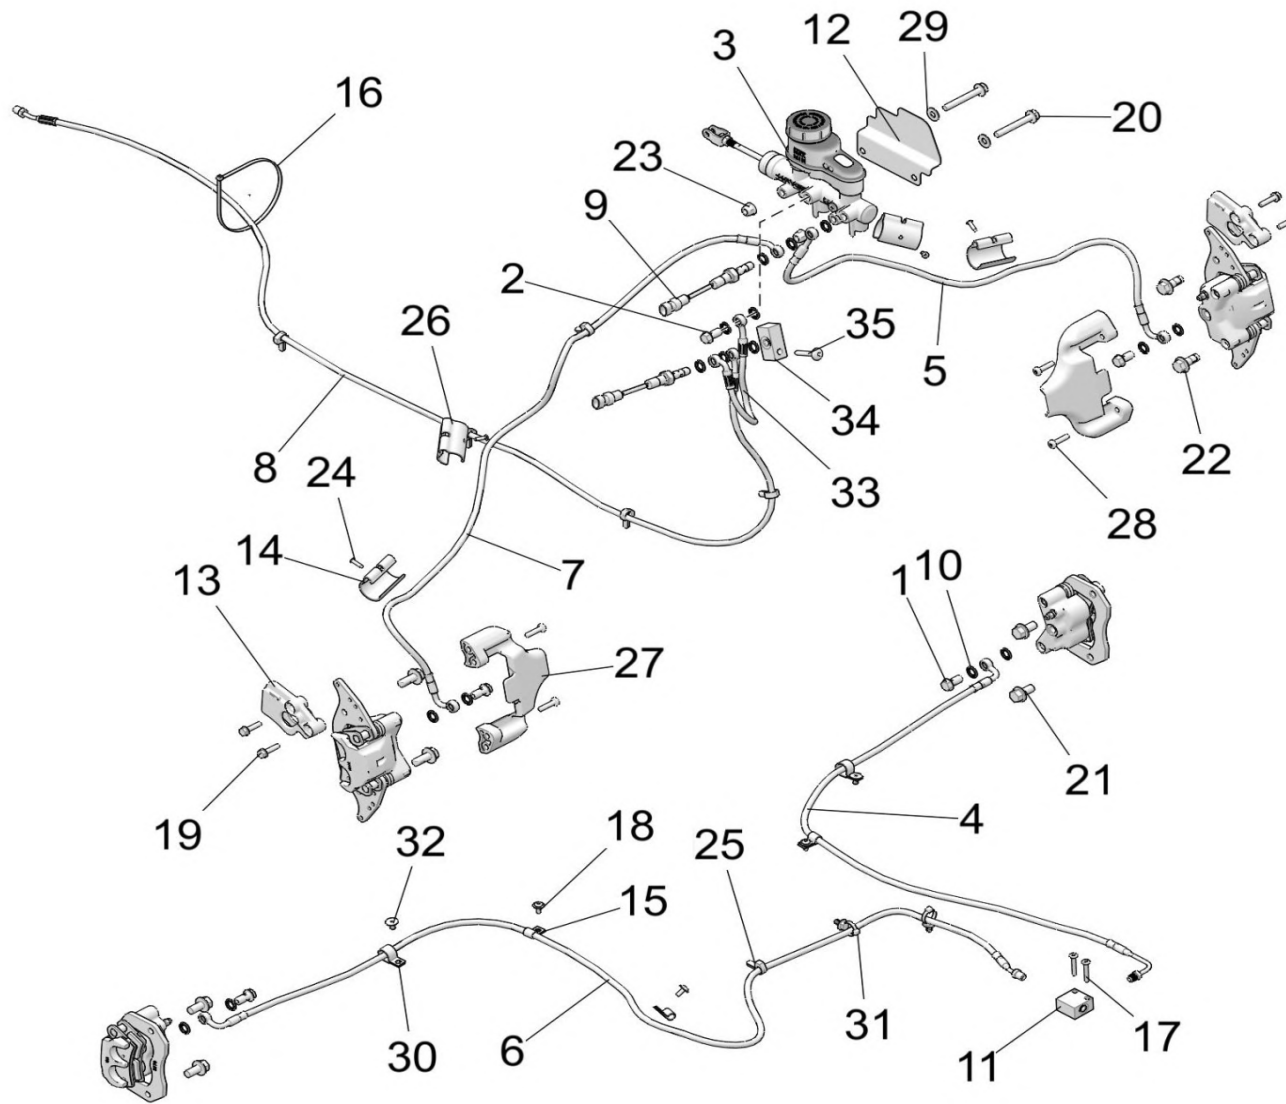

BRAKES, BRAKE LINES AND MASTER CYLINDER

2018 RZR RZR 900 60 INCH EU/TRACTOR (R09) - Z18VBE87F2/S87C2/CU