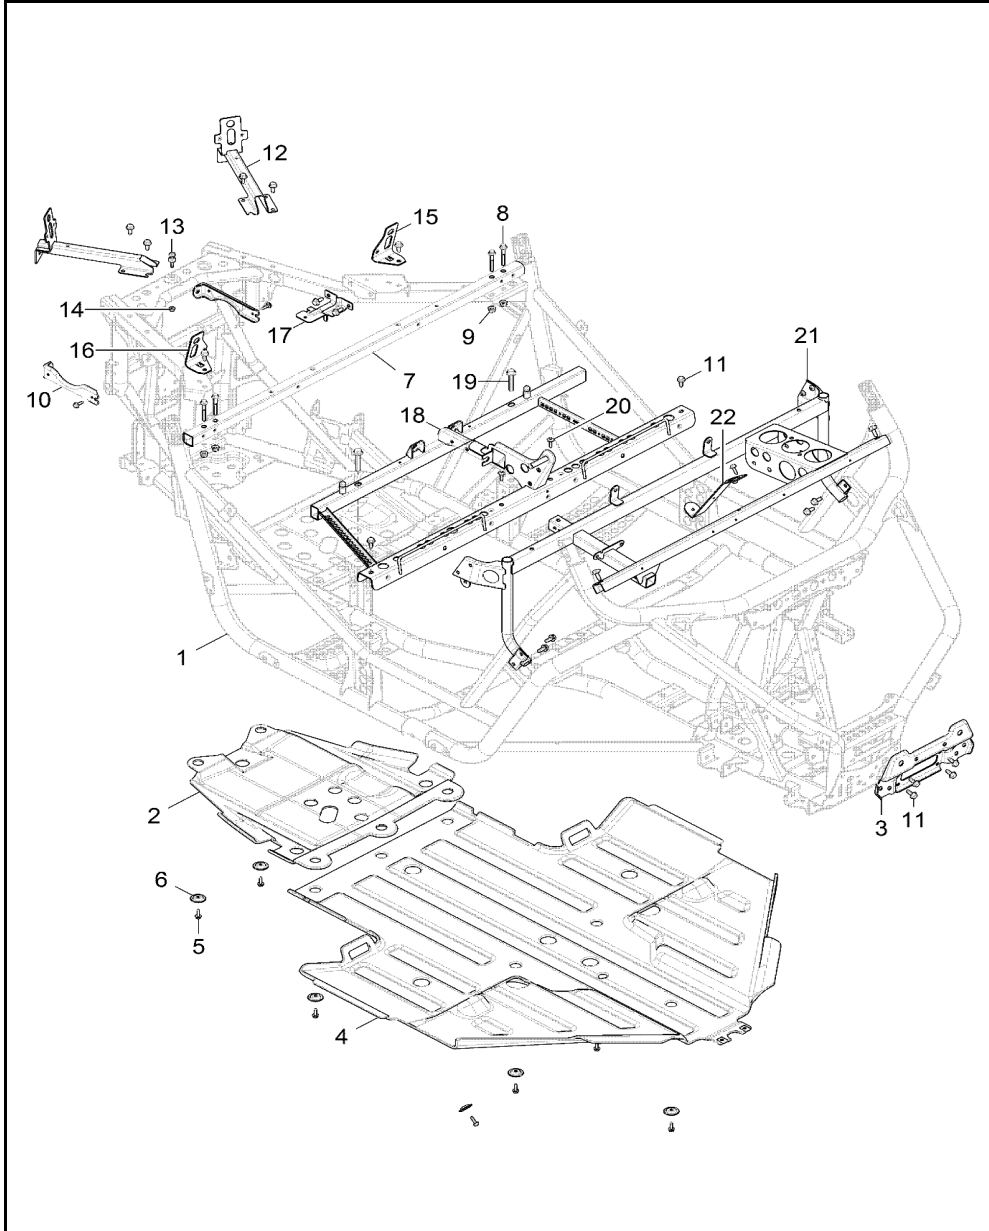

CHASSIS, MAIN FRAME AND SKID PLATE

2018 RZR RZR 900 60 INCH EU/TRACTOR (R09) - Z18VBE87F2/S87C2/CU

POS	SAP	Part Name	Qty
1	1040243	WELD-MAIN FRAME,TR,BLK	1
2	1040244	PLATE, SKID, REAR, BLACK	1
3	1029999	BRKT-SUSP MNT,FRT,M.BLK	1
4	1040245	PLATE, SKID, BLACK	1
5	1039683	SCREW	13
6	1039802	WASHER, SKID PLATE	10
7	1040246	ASM., TUBE, TOP FRAME, BLACK	1
8	1040247	SCREW	4
9	1014499	NUT- M8X1.25, FLG, NYLOC-OLIVE D	4
10	1040248	BRACKET, FACIA	2
11	1039688	BOLT	20
12	1040249	MOUNT, BODY, MATTE BLACK	2
13	1039506	PLUNGER, BOX, LATCH	1
14	1014499	NUT- M8X1.25, FLG, NYLOC-OLIVE D	1
15	1040250	TIEDOWN, FRONT, LH, MATTE BLACK	1
16	1040251	TIEDOWN,FRONT,RH,BLK	1
17	1040252	MOUNT, COIL, MATTE BLACK	1
18	1040253	WELD-SEAT BASE,BLK	1
19	1039673	BOLT	2
20	1014459	SCR-TXTH-M6X1.0X25 ZFB	2
21	1039828	DASH, E-COAT, BLACK	1
22	1039881	BRACKET, DIN. MOUNT, BLACK	1