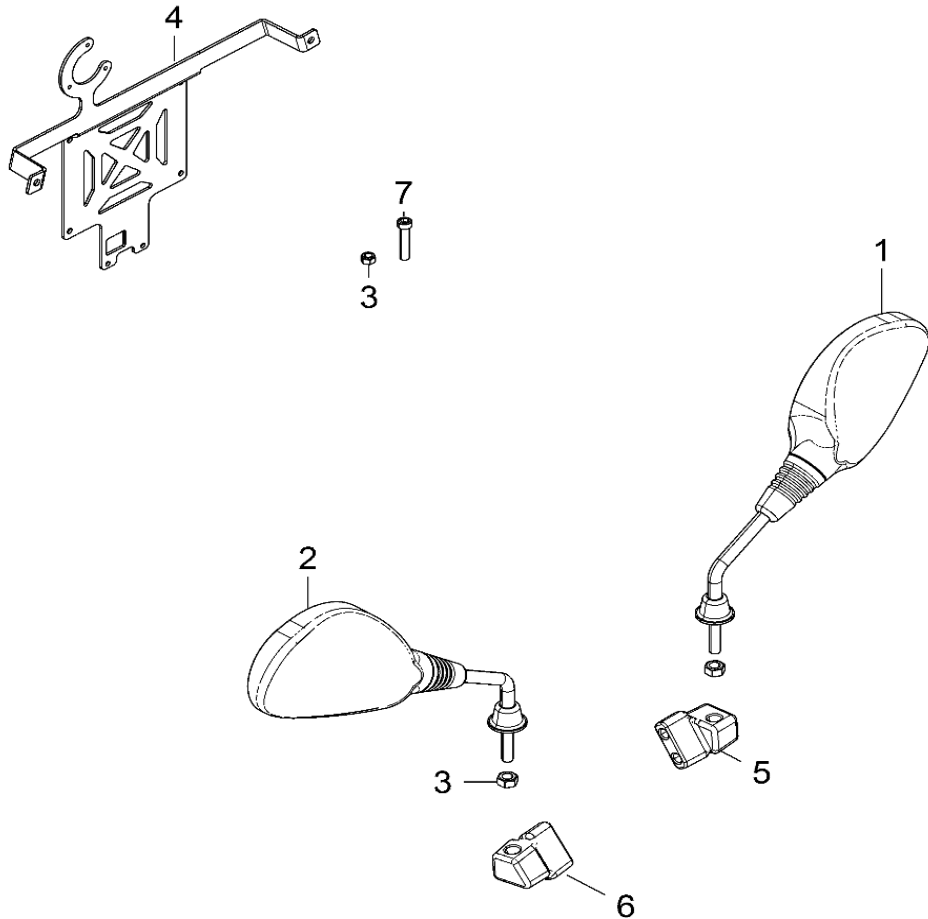

BODY, MIRROR, HITCH, LICENSE PLATE

2018 RZR RZR 900 60 INCH EU/TRACTOR (R09) - Z18VBE87F2/S87C2/CU

POS	SAP	Part Name	Qty
1	1006278	ASM-MIRROR,HNDLBR,LH	1
2	1006279	ASM-MIRROR,HNDLBR,RH	1
3	1014497	NUT-HEX,M8X1.25,NYLOCK-SS	4
4	1046423	BRKT-LICENSE PLATE,TR,BLK	1
5	1012189	MOUNT-MIRROR,CAST,LH,MATTE'BLK	1
6	1012190	MOUNT-MIRROR,CAST,RH,MATTE'BLK	1
7	1014421	SCR-3/8-16X1.75,SOCHD CP-Y	4