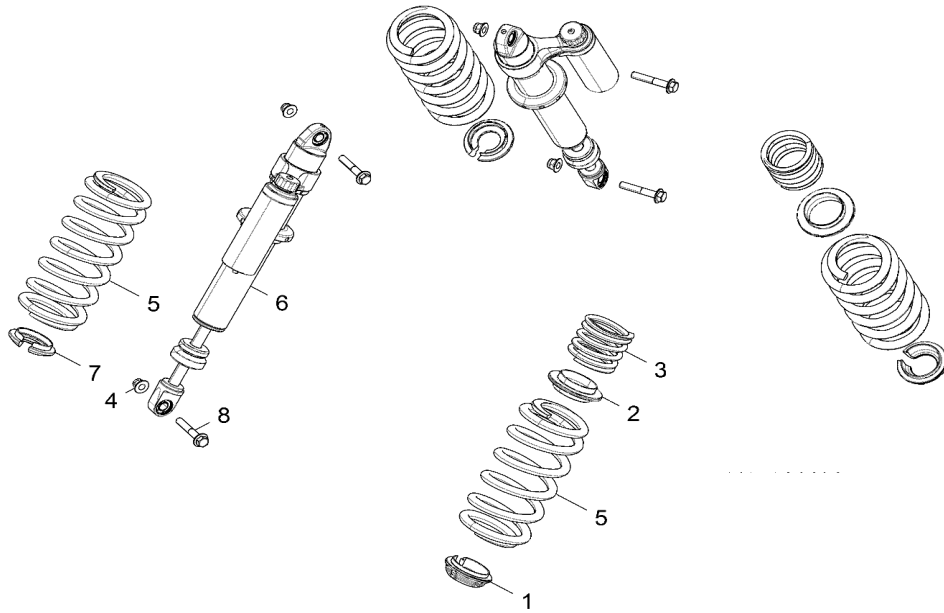

SUSPENSION, REAR SHOCK MOUNTING

2018 RZR RZR 900 60 INCH EU/TRACTOR (R09) - Z18VBE87F2/S87C2/CU

POS	SAP	Part Name	Qty
1	1046481	RETAINER-SPRING [C2][F2]	2
2	1046083	SPACER, SPRING, NYLON, 2" [C2][F2]	2
3	1046482	SPR-175#,5.71FL,2.3-2.31D,BLK [C2][F2]	2
4	1014500	NUT, NYLOCK	4
5	1046483	SPRING, 350#, MATTE BLACK [C2][F2]	2
5	1046484	S-200-250#,14.25FL,2.30ID,L.SQ [CU]	2
6	1046485	SHOCK-REAR,2,RESVR,PIGGYBK [C2][F2]	1
6	1046486	SHOCK-REAR,2,RESVR,PIGGYBK [C2][F2]	1
6	1045757	SHOCK-REAR,2,RESVR,PIGGYBK,LH [CU]	1
6	1045758	SHOCK-REAR,2,RESVR,PIGGYBK,RH [CU]	1
7	1040524	RETAINER-SPRING [CU]	2
8	1014454	SCREW, HEX FLANGE	4