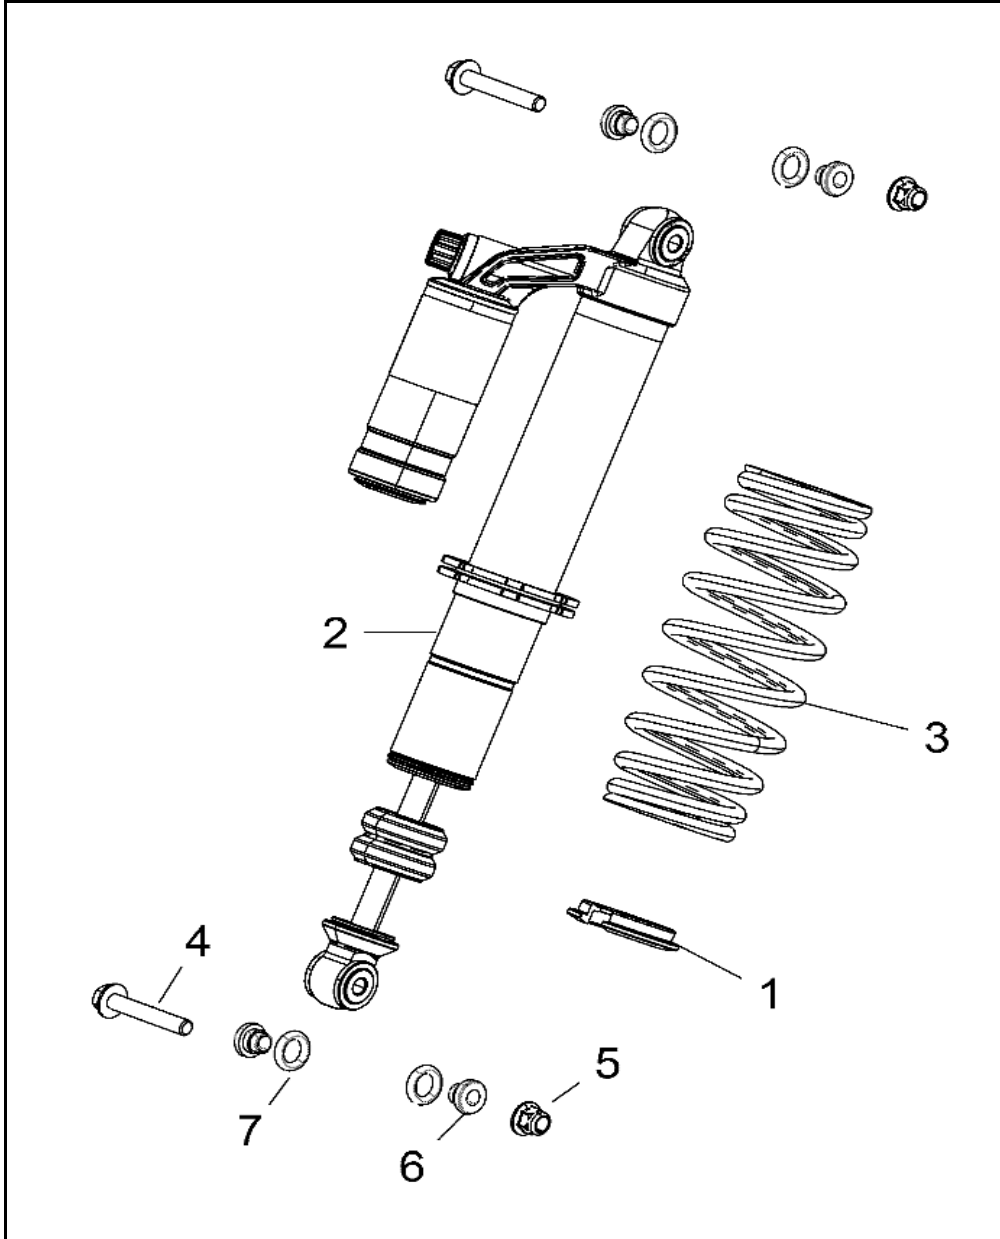

SUSPENSION, FRONT SHOCK MOUNTING

2018 RZR RZR 900 60 INCH EU/TRACTOR (R09) - Z18VBE87F2/S87C2/CU

POS	SAP	Part Name	Qty
	1046476	K-SEAL REBUILD 803-00-747 [USE W/704481/82 SHOCKS]	1
1	1046481	RETAINER-SPRING	2
2	1046478	SHOCK-FRONT,2 RESVR,PIGGYBK	1
2	1046479	SHOCK-FRONT,2 RESVR,PIGGYBK	1
3	1040477	SPR-140#,12FL,2.3-2.3ID,BLK	2
4	1014454	SCREW, HEX FLANGE	4
5	1014500	NUT, FLANGE, NYLOK	4
6	1011195	BUSHING-REDUCER,.500X.398,ZYW	8
7	1011786	O-RING,0.600IDX.210	8