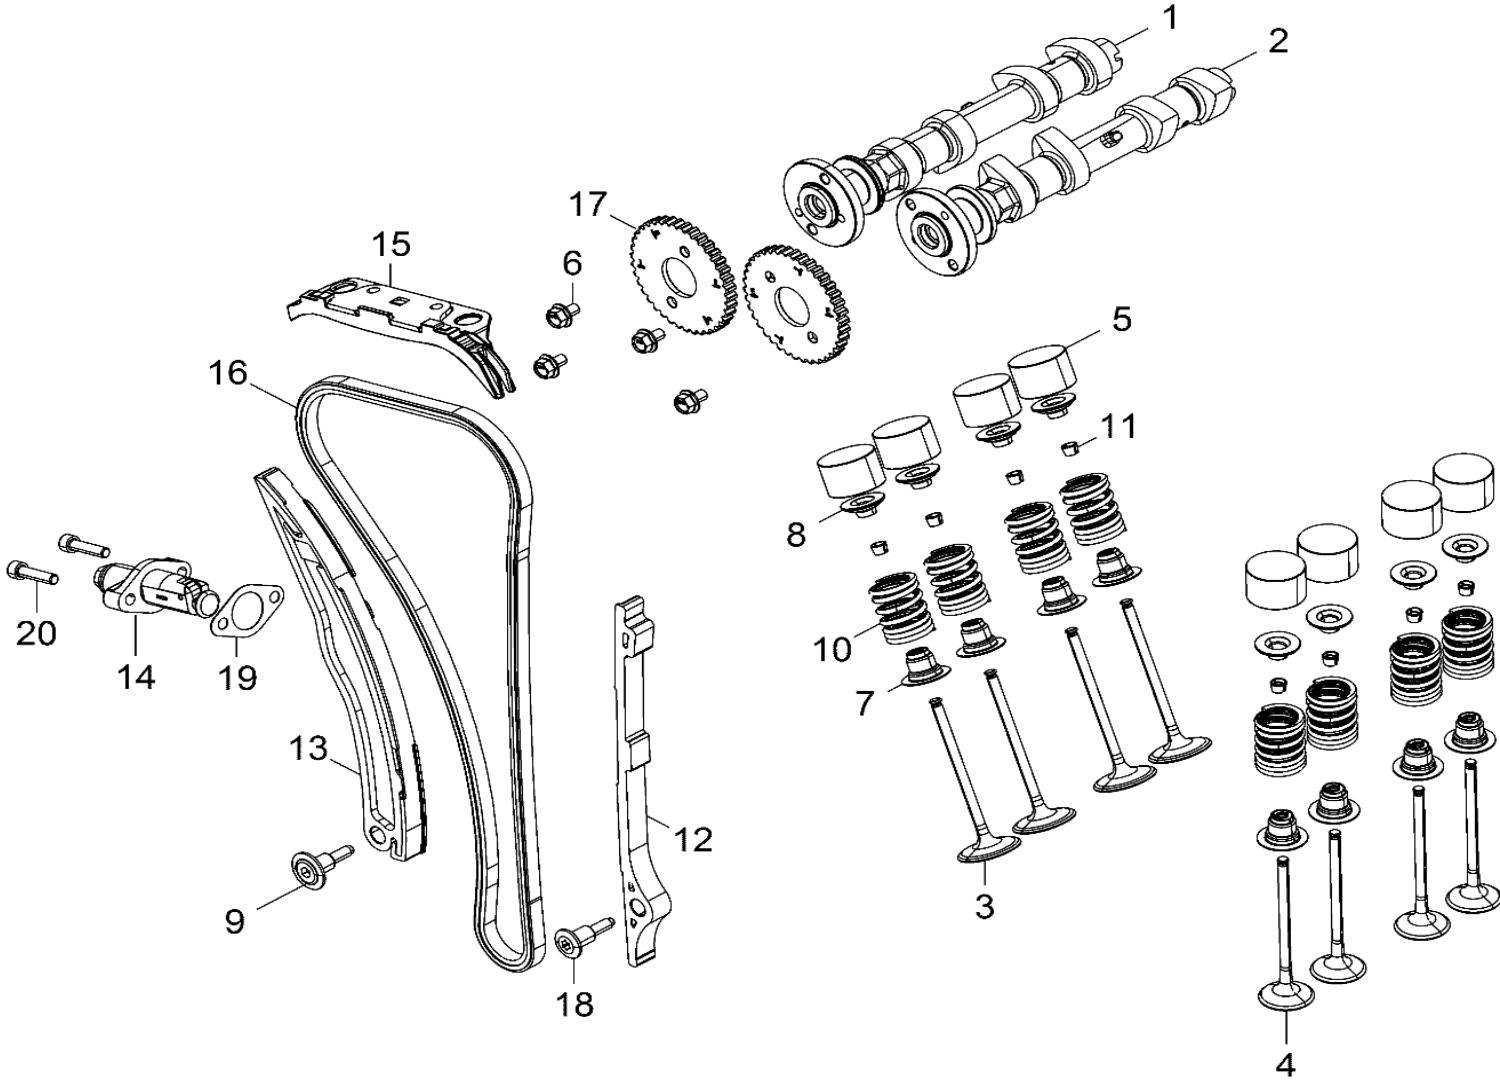

ENGINE, VALVES AND CAMSHAFTS

2018 RZR RZR 900 60 INCH EU/TRACTOR (R09) - Z18VBE87F2/S87C2/CU