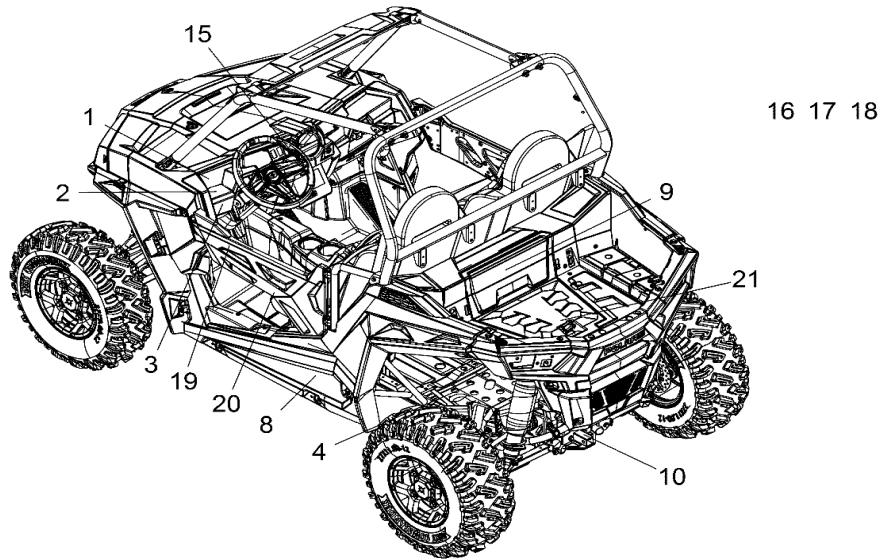

BODY, DECALS

2018 RZR RZR 900 60 INCH EU/TRACTOR (R09) - Z18VBE87F2/S87C2/CU

POS	SAP	Part Name	Qty
1	1039647	DECAL-WARN,GENERAL,TOP,EU [F2]	1
1	1040105	DECAL-WARN,GENERAL,TOP,EU,TR [C2][CU]	1
2	1039648	DECAL-WARN,GENERAL,BTM,EU	1
3	1039649	DECAL-WARN,GENERAL,MID,EU	1
4	1039644	DECAL-WARN,CLUTCH COVER,EU	1
5	1046415	DECAL-HOOD CNTR,S [CU]	1
6	1014053	LOGO-POLARIS STAR	1
7	1014188	DECAL-RR.FNDR,BTM,S,LH [C2][F2]	1
7	1014189	DECAL-RR.FNDR,BTM,S,RH [C2][F2]	1
7	1014200	DECAL-RR.FNDR,SIDE,BTM,S,LH [CU]	1
7	1014201	DECAL-RR.FNDR,SIDE,BTM,S,RH [CU]	1
8	1014165	DECAL, POLARIS, WHITE	2
9	1040109	DECAL-WARN,PASS/TIREPR,RZR,EU	1
10	1045540	DECAL-HITCH,RZR,EU [F2]	1
11	1014182	DECAL-FR.FNDR,SIDE,TOP,900,LH [C2][F2]	1
11	1014183	DECAL-FR.FNDR,SIDE,TOP,900,RH [C2][F2]	1
11	1014192	DECAL-FR.FNDR,SIDE,TOP,900,LH [CU]	1
11	1014193	DECAL-FR.FNDR,SIDE,TOP,900,RH [CU]	1
12	1014190	DECAL-FR.FNDR,SIDE,BTM,EPS,LH [C2][F2]	1
12	1014191	DECAL-FR.FNDR,SIDE,BTM,EPS,RH [C2][F2]	1
12	1014194	DECAL-FR.FNDR,SIDE,BTM,EPS,LH [CU]	1
12	1014195	DECAL-FR.FNDR,SIDE,BTM,EPS,RH [CU]	1
13	1014184	DECAL-RR.FNDR,TOP,LH [C2][F2]	1
13	1014185	DECAL-RR.FNDR,TOP,RH [C2][F2]	1
13	1014198	DECAL-RR.FNDR,SIDE,TOP,RZR,LH [CU]	1
13	1014199	DECAL-RR.FNDR,SIDE,TOP,RZR,RH [CU]	1
14	1014186	DECAL-DOOR,LH [C2][F2]	1
14	1014187	DECAL-DOOR,RH [C2][F2]	1
14	1014196	DECAL-DOOR,LH [CU]	1
14	1014197	DECAL-DOOR,RH [CU]	1