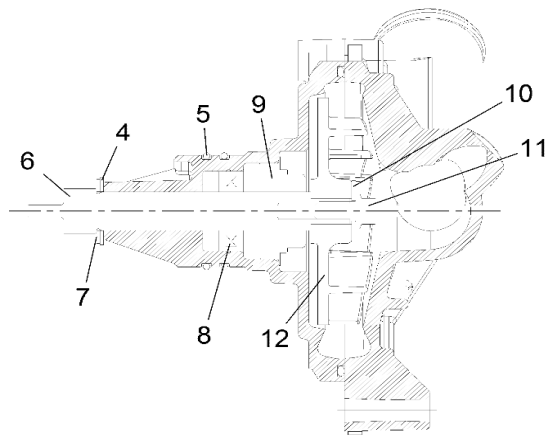

ENGINE, COOLING, WATERPUMP

2018 RZR RZR 900 60 INCH EU/TRACTOR (R09) - Z18VBE87F2/S87C2/CU

POS	SAP	Part Name	Qty
1	1040090	ASM-WATERPUMP [INCL 4-12]	1
2	1039601	FILTER-WP	1
3	1014452	SCREW	3
4	1040409	WASHER, WATERPUMP,RETAINER	1
5	1040410	O-RING	2
6	1040411	SHAFT, WATERPUMP,	1
7	1040412	THRUST WASHER	1
8	1040413	SEAL, WATERPUMP SHAFT, OIL	1
9	1040414	SEAL, WATERPUMP SHAFT, WATER	1
10	1040415	WASHER, IMPELLER	1
11	1040416	SCREW	1
12	1040417	IMPELLER, WATERPUMP	1