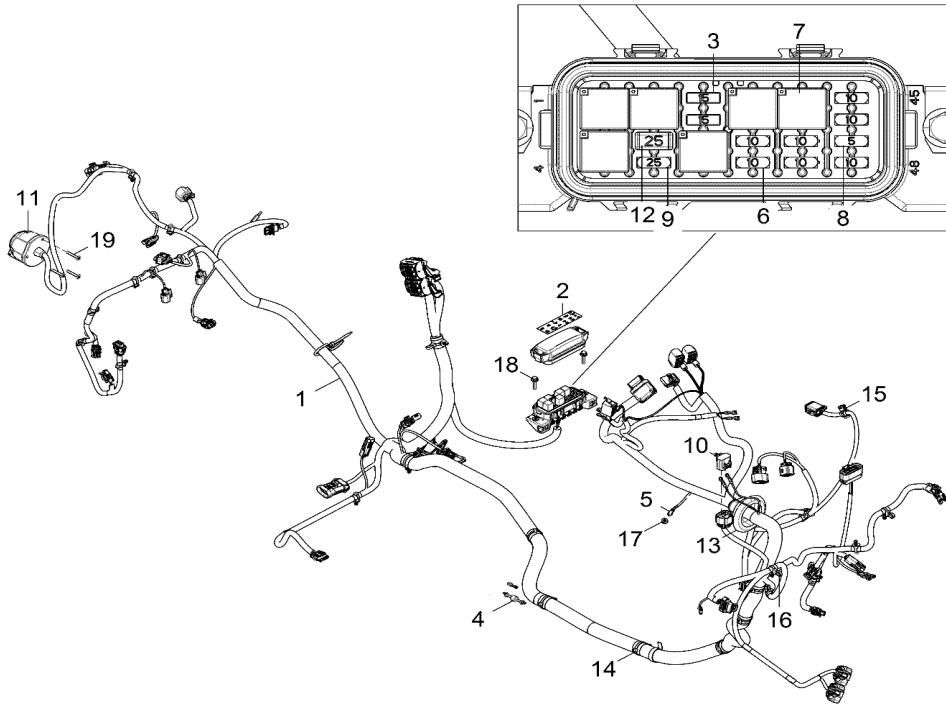

ELECTRICAL, WIRE HARNESS

2018 RZR RZR 900 60 INCH EU/TRACTOR (R09) - Z18VBE87F2/S87C2/CU

POS	SAP	Part Name	Qty
1	1046433	HARNESS-CHASSIS,RZR,900,EPS,TR [INCL. 2-17]	1
2	1046434	LABEL-FUSE BOX,TR	1
3	1039379	FUSE-MINI BLADE, 15 AMP	2
4	1040379	DIODE-6AMP,1/4,3/16 TERM	2
5	1039381	LED-PANEL MNT,12V,BLUE	1
6	1005911	FUSE, IGNITION, 10 AMP	7
7	1039487	RELAY-SPST,SERIES 303,SEALED	6
8	1009567	FUSE, 5 AMP	1
9	1009568	FUSE-25A,MINI BLADE	1
10	1039488	COVER-DIAGNOSTIC,W/CLIP	1
11	1040380	CONNECTOR-7-WAY,EURO TRAILER	1
12	1009564	BREAKER-CIRCUIT,20 AMP	1
13	1039597	GROMMET-65MM,BLK	1
14	1014065	CLIP-ROUTING	15
15	1040381	CLIP-EDGE,HARNESS	1
16	1039636	STRAP-PANDUIT,DBL LOOP,260MM	AR
17	1039638	CLIP-ROUTING,DIN BOX	1
18	1039698	BOLT, FLANGE, BLACK	2
19	1039655	SCR-10-24X1.25TFM PN TRX TRI-Y	3