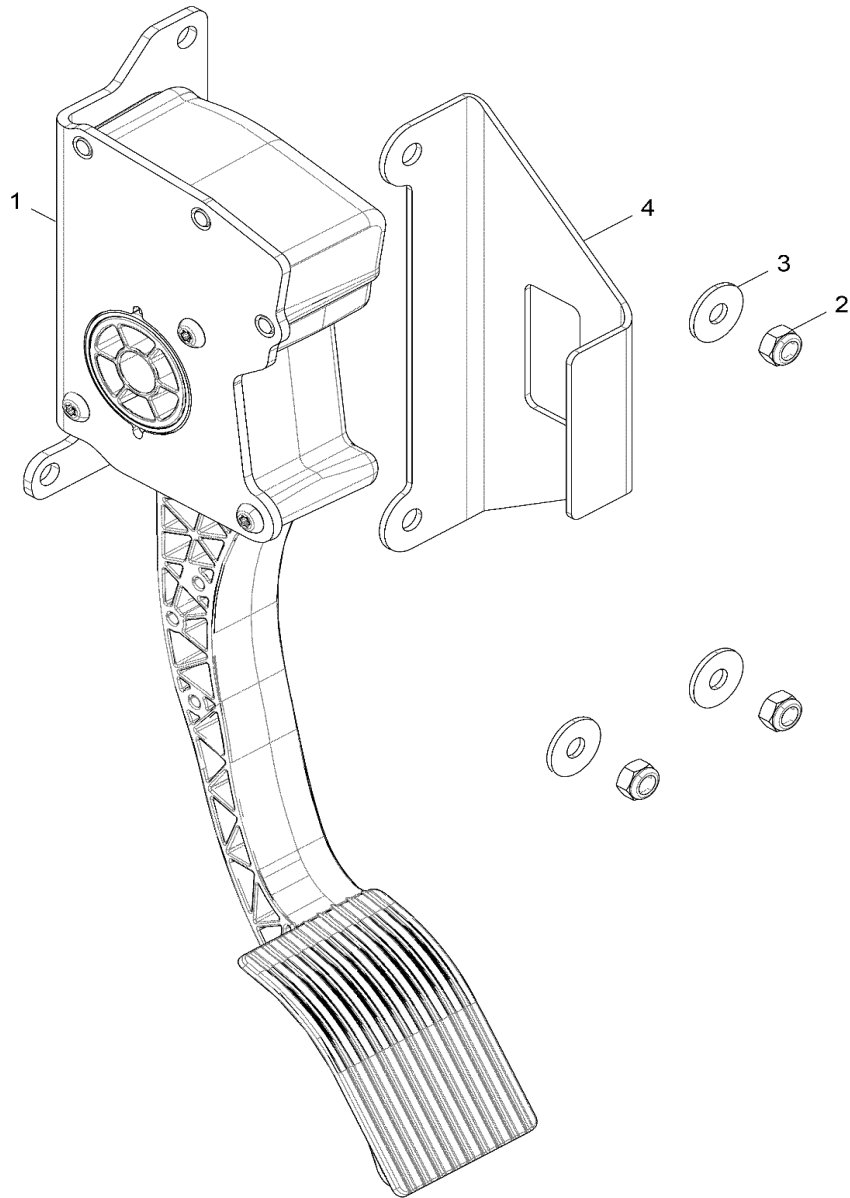

ENGINE, THROTTLE PEDAL

2018 RZR RZR 900 60 INCH EU/TRACTOR (R09) - Z18VBE87F2/S87C2/CU

POS	SAP	Part Name	Qty
1	1009578	PEDAL, ELECTRONIC THROTTLE	1
2	1039773	NUT-6MM X 1 NYLOK-Z	3
3	1039804	WSHR-6.4X18.0X1.6 ZC	3
4	1039895	PEDAL-BRACKET,M.BLK	1