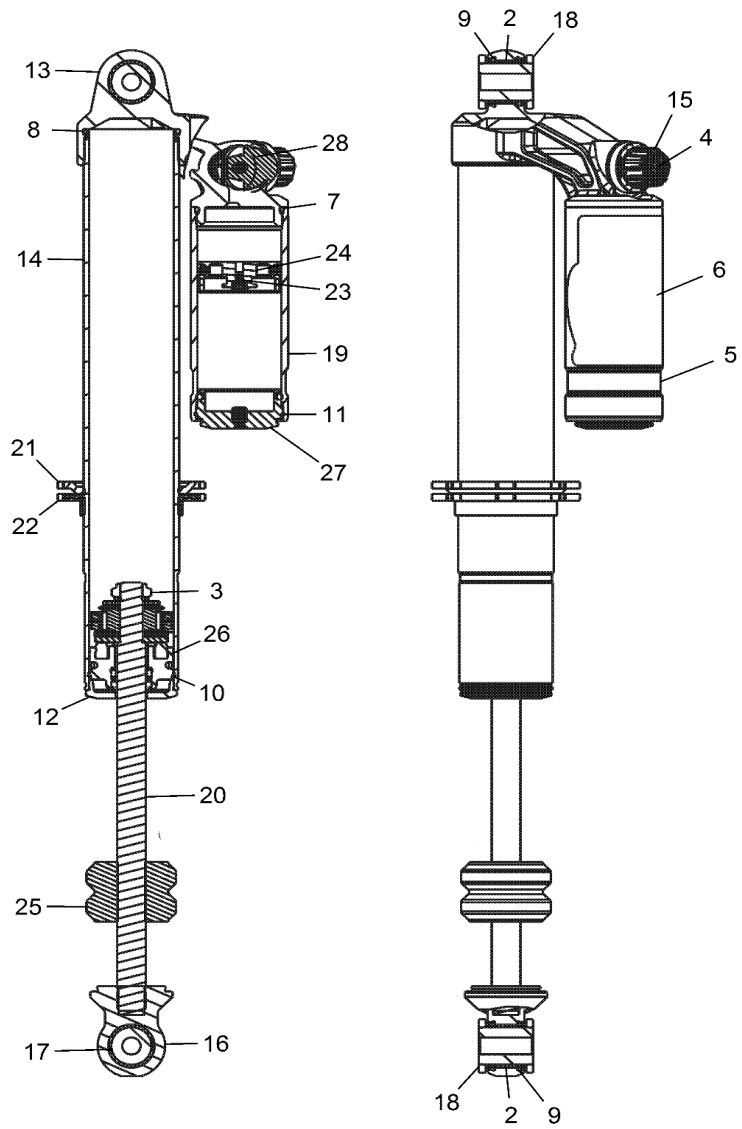

SUSPENSION, FRONT SHOCK INTERNALS

2018 RZR RZR 900 60 INCH EU/TRACTOR (R09) - Z18VBE87F2/S87C2/CU

POS	SAP	Part Name	Qty
21	1046467	SPRING HARDWARE: PRELOAD RING BACK UP [3.250 OD X 0.280 TLG, 2.080-14 STUB ACME ID] LOW CARBON STEEL, ZINC PLATED	1
22	1046468	SPRING HARDWARE: PRELOAD RING [3.250 OD X 0.515 TLG, 2.080-14 STUB ACME ID] LOW CARBON STEEL, ZINC PLATED	1
23	1046469	SCREW ASSEMBLY: [FLAT HEAD SOCKET CAP #10-24 X 0.375 TLG] STEEL BLACK OXIDE, COMPLETE	1
24	1046470	ASM., PISTON, FLOAT	1
25	1046471	BUMPER, B/O SHAFT	1
26	1046472	ASM. BEARING	1
27	1046473	ASM., END CAP, RESERVOIR	1
28	1046474	ASM., DAMP. ADJ. LSC	1