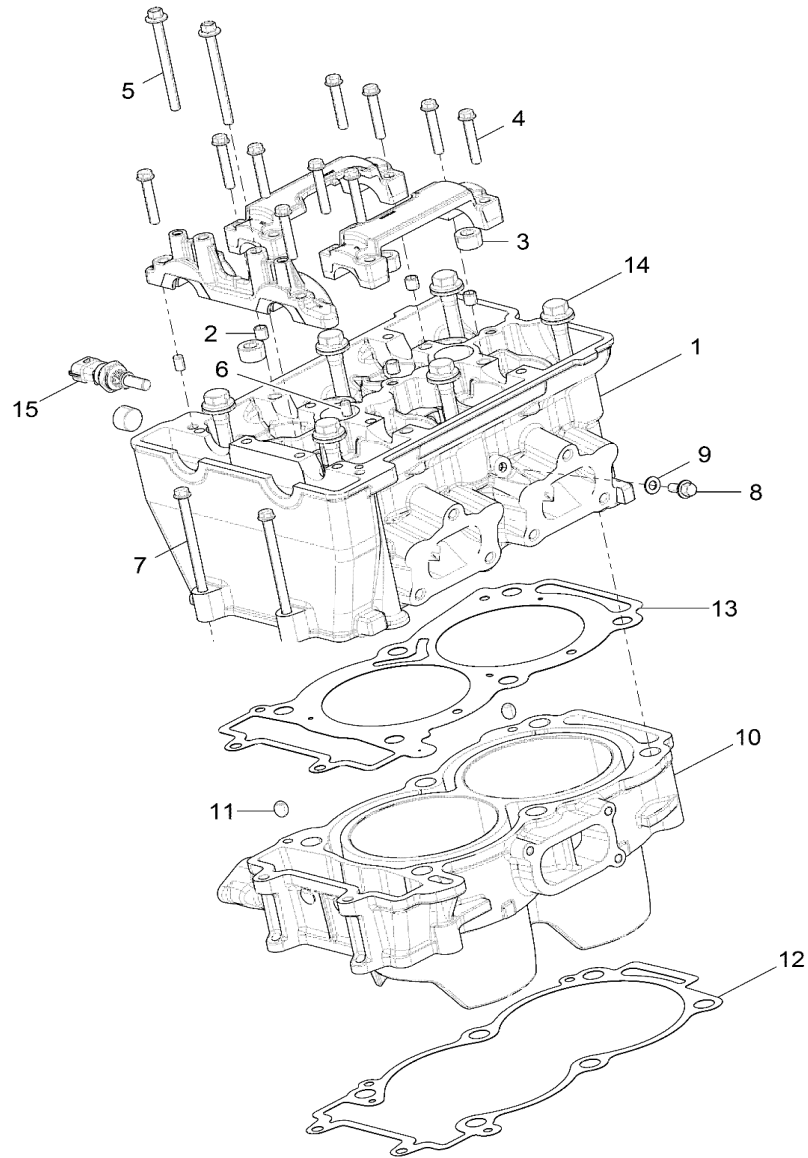

ENGINE, CYLINDER AND HEAD

2018 RZR RZR 900 60 INCH EU/TRACTOR (R09) - Z18VBE87F2/S87C2/CU

POS	SAP	Part Name	Qty
1	1040089	ASM., CYLINDER HEAD [INCL. 2-6]	1
2	1040425	DOWEL	4
3	1039610	PLUG	4
4	1040426	SCREW	10
5	1040427	SCREW	2
6	1040428	PIN-DOWEL,M6X10	2
7	1014449	SCREW	2
8	1039764	SCREW, BLEED	1
9	1039801	WASHER, FLAT	1
10	1040429	ASM., CYLINDER [INCL. 11]	1
11	1039498	PIN, DOWEL	2
12	1028599	GASKET, BASE	1
13	1028598	GASKET, CYLINDER HEAD	1
14	1039725	BOLT, HEAD	6
15	1009561	SENSOR, THERMOSTER	1