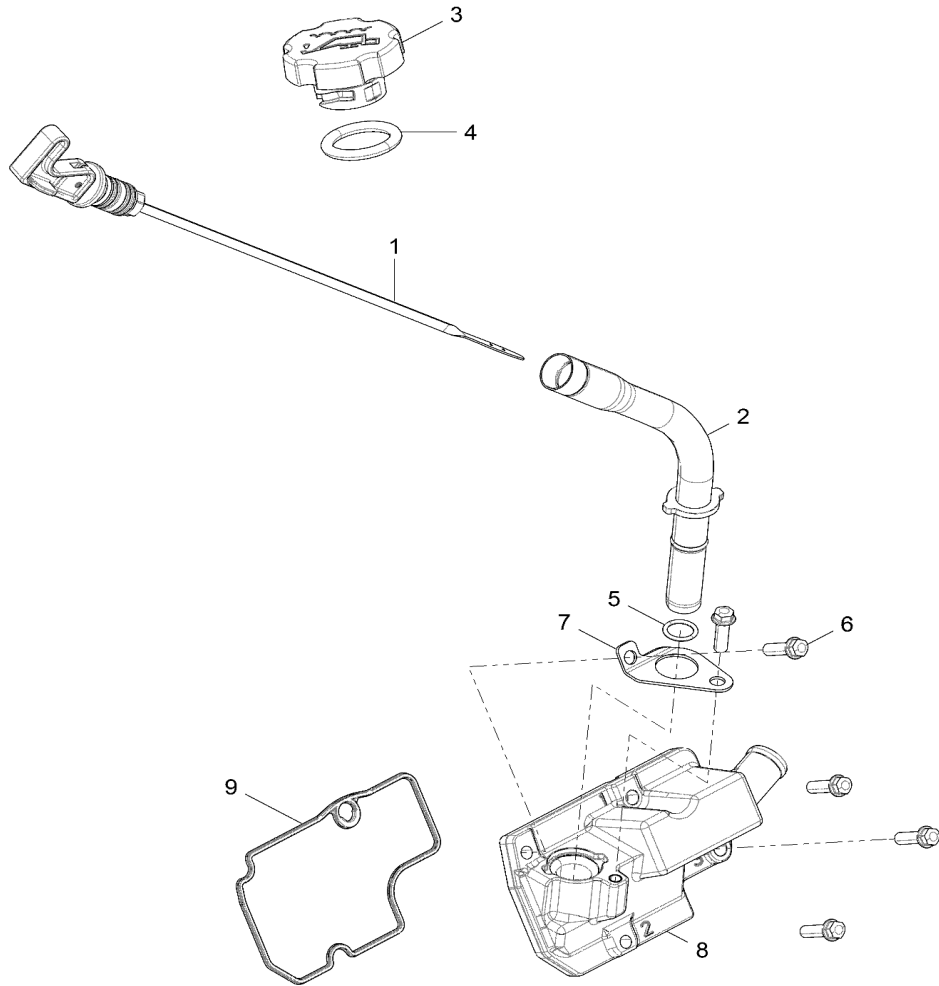

ENGINE, OIL DIPSTICK AND BREATHER

2018 RZR RZR 900 60 INCH EU/TRACTOR (R09) - Z18VBE87F2/S87C2/CU

POS	SAP	Part Name	Qty
1	1039413	ASM-DIPSTICK	1
2	1039347	ASM., OIL FILL TUBE	1
3	1002289	ASM., OIL FILL CAP [INCL. 4]	1
4	1011803	O-RING-FILL CAP	1
5	1039541	O-RING	1
6	1039698	SCREW	5
7	1039511	BRACKET, TUBE, OIL FILL, LOWER	1
8	1039502	COVER, BREATHER	1
9	1012352	SEAL, COVER, BREATHER	1