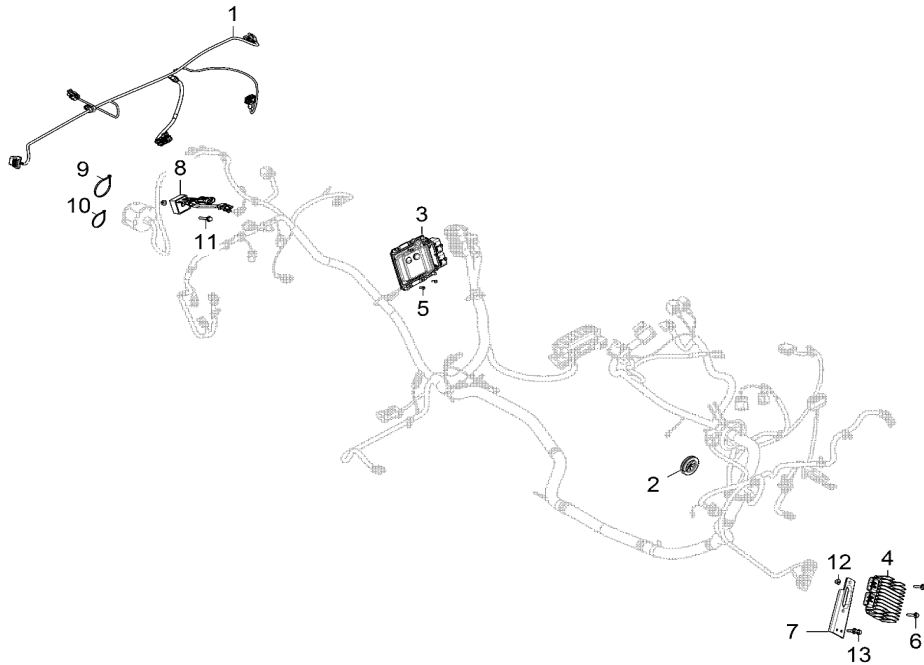

ELECTRICAL, BOX HARNESS, REG., RELAY, ECU

2018 RZR RZR 900 60 INCH EU/TRACTOR (R09) - Z18VBE87F2/S87C2/CU

POS	SAP	Part Name	Qty
1	1040365	HARNESS-BOX,RZR,TR	1
2	1039543	GROMMET	1
3	1009581	ECM, NO START	1
4	1009597	REGULATOR-3PH,50A,SERIES,HISPD	1
5	1039719	SCREW	4
6	1044268	SCR-TFHFL-M6X1.0X25,ZOD	2
7	1039896	BRKT-MOUNT,REGULATOR,ECOAT	1
8	1009575	RELAY, SOLID STATE,9A,LONG LD	1
9	1039612	PANDUIT STRAP	3
10	1014060	CABLE-TIE,10-102MM,WEATH.-RES.	2
11	1040368	SCR-HXFL-M6X1.0X35 8.8 ZOD	1
12	1014499	NUT- M8X1.25, FLG, NYLOC-OLIVE D	3
13	1039683	SCR-M6X1.0X20,HXHD,FLG,TDFM,BL	2