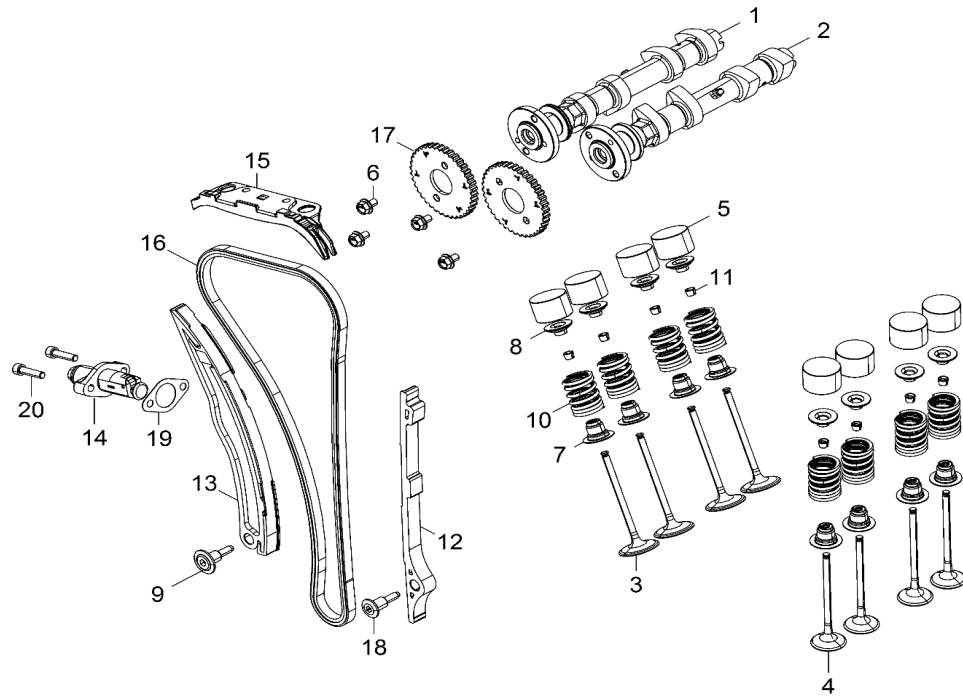

# ENGINE, VALVES AND CAMSHAFTS

2018 RZR RZR 900 60 INCH EU/TRACTOR (R09) - Z18VBE87F2/S87C2/CU

POS	SAP	Part Name	Qty
5	<a href="#">1039864</a>	TAPPET, VALVE, GRADED, 5.050	AR
5	<a href="#">1039865</a>	TAPPET, VALVE, GRADED, 5.075	AR
5	<a href="#">1039866</a>	TAPPET, VALVE, GRADED, 5.100	AR
5	<a href="#">1039867</a>	TAPPET, VALVE, GRADED, 5.125	AR
5	<a href="#">1039868</a>	TAPPET, VALVE, GRADED, 5.150	AR
5	<a href="#">1039869</a>	TAPPET, VALVE, GRADED, 5.175	AR
5	<a href="#">1039870</a>	TAPPET, VALVE, GRADED, 5.200	AR
5	<a href="#">1039871</a>	TAPPET, VALVE, GRADED, 5.225	AR
5	<a href="#">1039872</a>	TAPPET, VALVE, GRADED, 5.250	AR
5	<a href="#">1039873</a>	TAPPET, VALVE, GRADED, 5.275	AR
5	<a href="#">1039874</a>	TAPPET, VALVE, GRADED, 5.300	AR
5	<a href="#">1039875</a>	TAPPET, VALVE, GRADED, 5.325	AR
5	<a href="#">1039876</a>	TAPPET, VALVE, GRADED, 5.350	AR
5	<a href="#">1039877</a>	TAPPET, VALVE, GRADED, 5.375	AR
5	<a href="#">1039878</a>	TAPPET, VALVE, GRADED, 5.400	AR
5	<a href="#">1039879</a>	TAPPET, VALVE, GRADED, 5.425	AR
5	<a href="#">1039880</a>	TAPPET, VALVE, GRADED, 5.450	AR
6	<a href="#">1039728</a>	SCREW	4
7	<a href="#">1008817</a>	SEAT W/SEAL	8
8	<a href="#">1039504</a>	RETAINER, VALVE	8
9	<a href="#">1039765</a>	BOLT, SHOULDER	1
10	<a href="#">1040458</a>	SPRING, VALVE	8
11	<a href="#">1039631</a>	KEEPER, VALVE	16
12	<a href="#">1007004</a>	GUIDE, CAMCHAIN, FIXED	1
13	<a href="#">1007005</a>	GUIDE, CAMCHAIN, TENSIONER	1
14	<a href="#">1028597</a>	TENSIONER-RATCHETING,MECH	1
15	<a href="#">1039411</a>	GUIDE-CAMCHAIN, TOP, ARC	1
16	<a href="#">1007398</a>	CHAIN, CAMSHAFT	1
17	<a href="#">1039417</a>	SPROCKET, CAM, DRIVEN	2
18	<a href="#">1039730</a>	BOLT, SHOULDER	1

# ENGINE, VALVES AND CAMSHAFTS

2018 RZR RZR 900 60 INCH EU/TRACTOR (R09) - Z18VBE87F2/S87C2/CU

POS	SAP	Part Name	Qty
19	<a href="#">1039603</a>	GASKET, TENSIONER	1
20	<a href="#">1039713</a>	SCR-SH-M6X1.0X25 10.9 ZPC D204	2