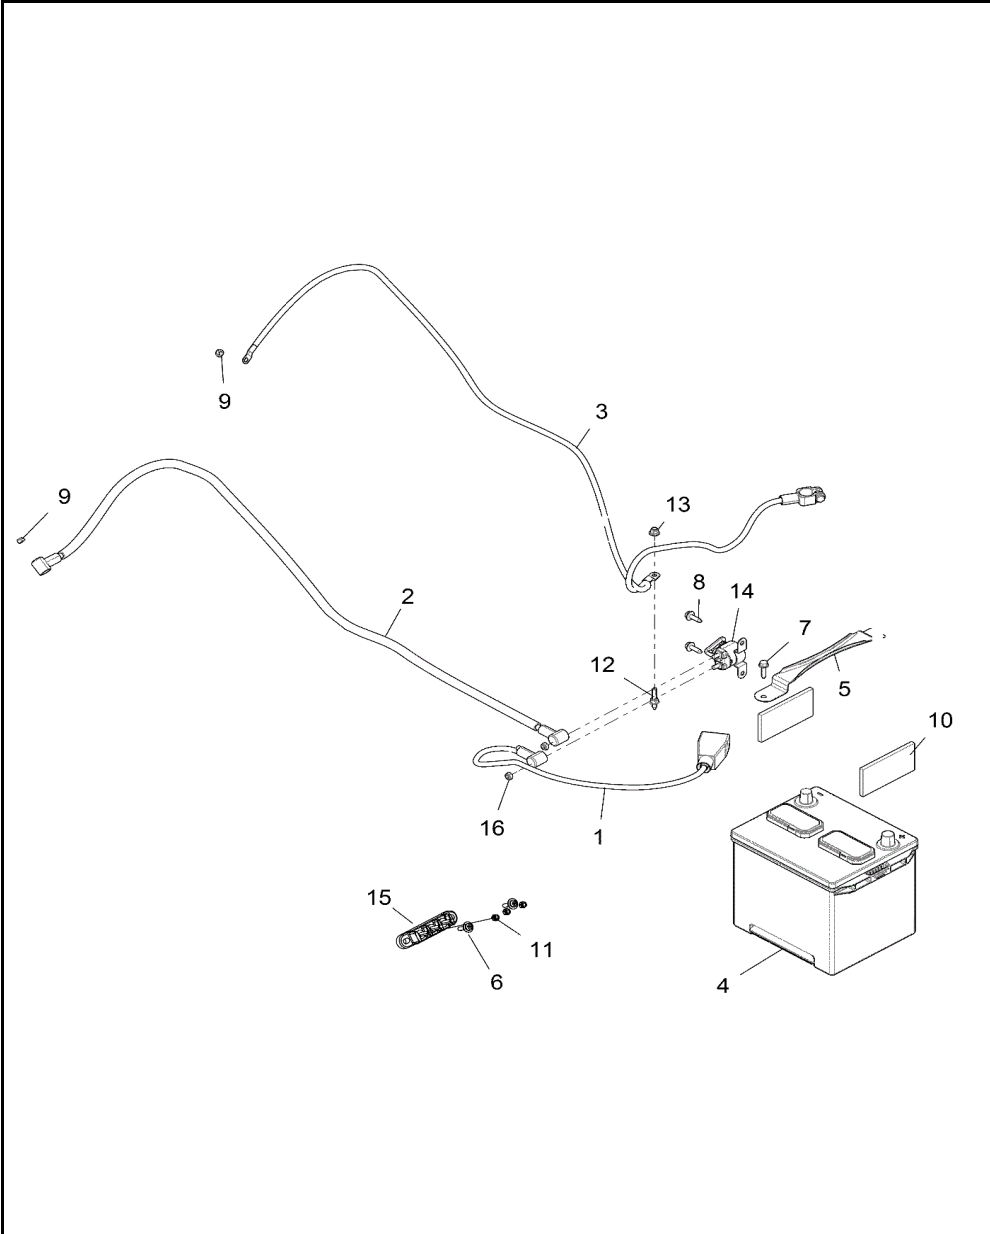

ELECTRICAL, BATTERY

2018 RZR RZR 900 60 INCH EU/TRACTOR (R09) - Z18VBE87F2/S87C2/CU

POS	SAP	Part Name	Qty
1	1040362	CABLE-BATT TO SOLENOID,VARTA	1
2	1040363	CABLE, START TO SOLENOID	1
3	1040364	CABLE-GRND,ENG,BAT,CHAS,VARTA	1
4	1030660	BATTERY-530 CCA,FLOODED,EUROPE	1
5	1039893	STRAP,BATTERY,VARTA,BLACK	1
6	1039669	SCREW	2
7	1039758	SCREW	1
8	1039683	SCREW	2
9	1039773	NUT-6MM X 1 NYLOK-Z	4
10	1039598	PAD, BATTERY, FOAM	2
11	1039785	NUT	3
12	1039752	STUD	1
13	1039782	NUT, FLANGE, NYLOK	1
14	1009588	SOLENOID, STARTER	1
15	1039496	BLOCK, TERMINAL, 3 POST	1
16	1045182	NUT-HXFLGHD,M6,SERRATED	2