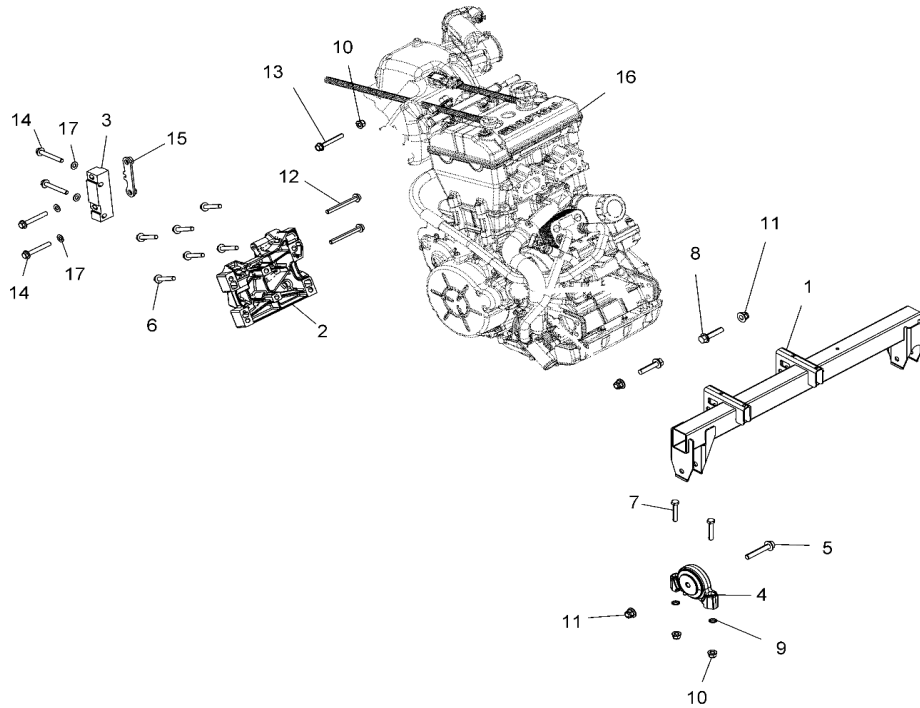

ENGINE, ENGINE MOUNTING

2018 RZR RZR 900 60 INCH EU/TRACTOR (R09) - Z18VBE87F2/S87C2/CU

POS	SAP	Part Name	Qty
1	1040430	MOUNT, ENGINE, BLACK	1
2	1039500	BRKT-TRANSJOINT,MACH	1
3	1039507	BRKT-TRANSJOINT,MACH	1
4	1039356	MOUNT, ISOLATOR, DRIVELINE	2
5	1039694	BOLT	2
6	1039763	BOLT	6
7	1039723	SCREW	4
8	1039751	SCREW	4
9	1039776	NUT, PAL	4
10	1014499	NUT- M8X1.25, FLG, NYLOC-OLIVE D	5
11	1014500	NUT, FLANGE, NYLOK	6
12	1014442	SCREW	2
13	1039746	SCREW	1
14	1038235	SCREW	4
15	1039526	WELD-NUT, PLATE	1
16	1046438	KIT, LONG BLOCK	1
17	1014520	WASHER	6