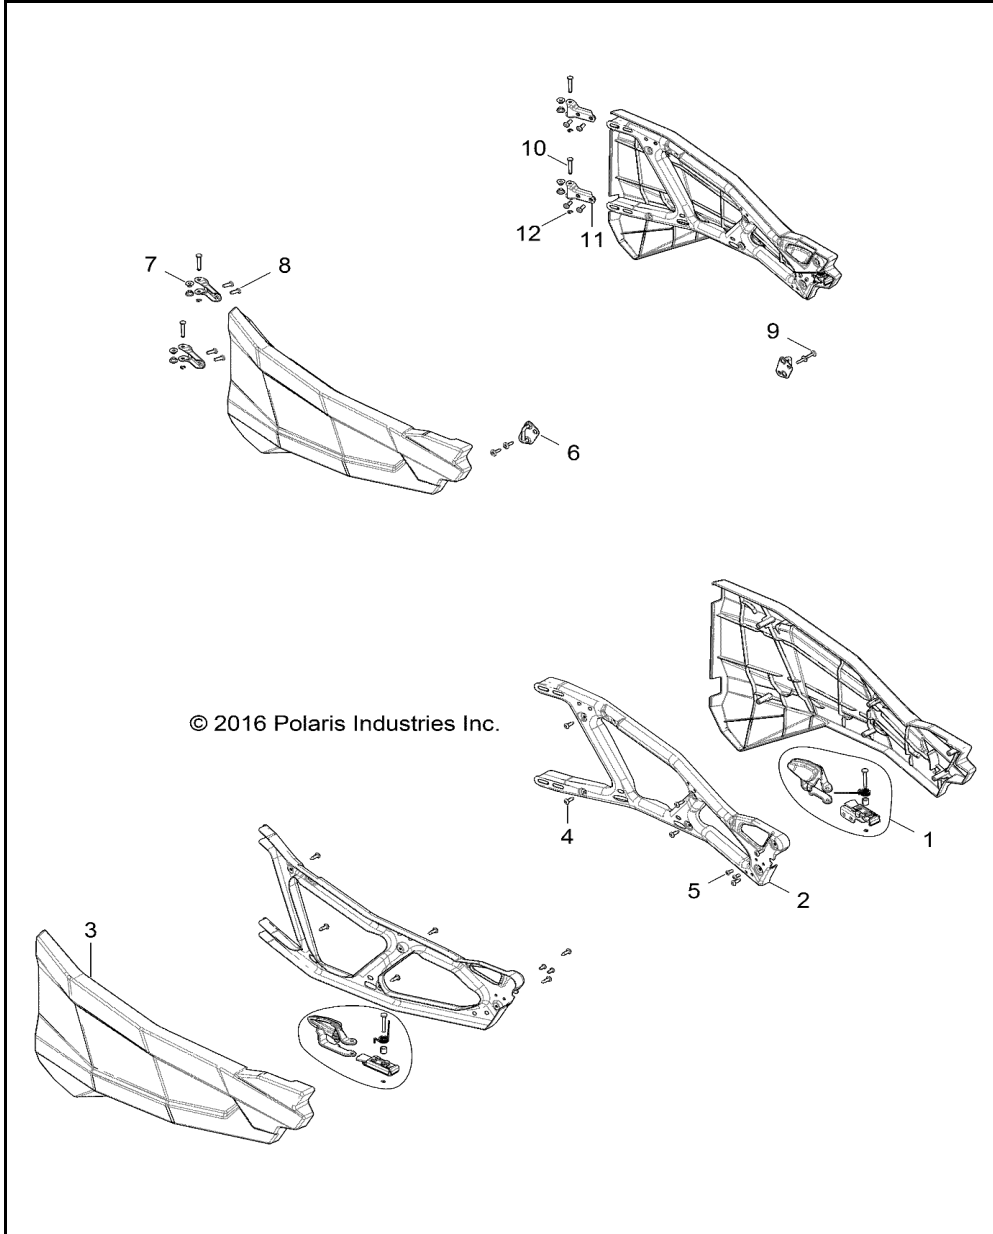

# BODY, DECALS

2018 RZR RZR 900 60 INCH EU/TRACTOR (R09) - Z18VBE87F2/S87C2/CU

POS	SAP	Part Name	Qty
15	<a href="#">1040120</a>	DECAL-IGNITION,LIGHTING	1
16	<a href="#">1040121</a>	DECAL-WARN,JACKING POINT [C2][CU]	1
17	<a href="#">1040122</a>	DECAL-WARN,HOT SURFACE [C2][CU]	2
18	<a href="#">1040123</a>	DECAL-WARN,GREASING POINT [C2][CU]	1
19	<a href="#">1014227</a>	DECAL-DOOR, TOP, LH [CU]	1
19	<a href="#">1014228</a>	DECAL-DOOR, TOP, RH [CU]	1
20	<a href="#">1014229</a>	DECAL-DOOR, BTM, LH [CU]	1
20	<a href="#">1014230</a>	DECAL-DOOR, BTM, RH [CU]	1
21	<a href="#">1039652</a>	DECAL-WARN, INTAKE [ON AIR BOX]	1

# BODY, DOORS

2018 RZR RZR 900 60 INCH EU/TRACTOR (R09) - Z18VBE87F2/S87C2/CU

POS	SAP	Part Name	Qty
1	1046416	ASM-LATCH,DOOR,LH	1
1	1046417	ASM-LATCH,DOOR,RH	1
2	1011489	FRAME, DOOR, LH, BLACK	1
2	1011490	FRAME, DOOR, RH, BLACK	1
3	1011899	DOOR SKIN, LH	1
3	1011900	DOOR SKIN, RH	1
4	1045772	SCREW	6
5	1014444	SCREW	2
6	1001510	STRIKER, LH	1
6	1001511	STRIKER, RH	1
7	1011897	BUSHING, DOOR PIVOT	8
8	1014473	SCREW	8
9	1014447	SCREW	4
10	1014591	PIN, DOOR HINGE	4
11	1011491	BRACKET, DOOR HINGE	4
12	1014621	E-CLIP	4