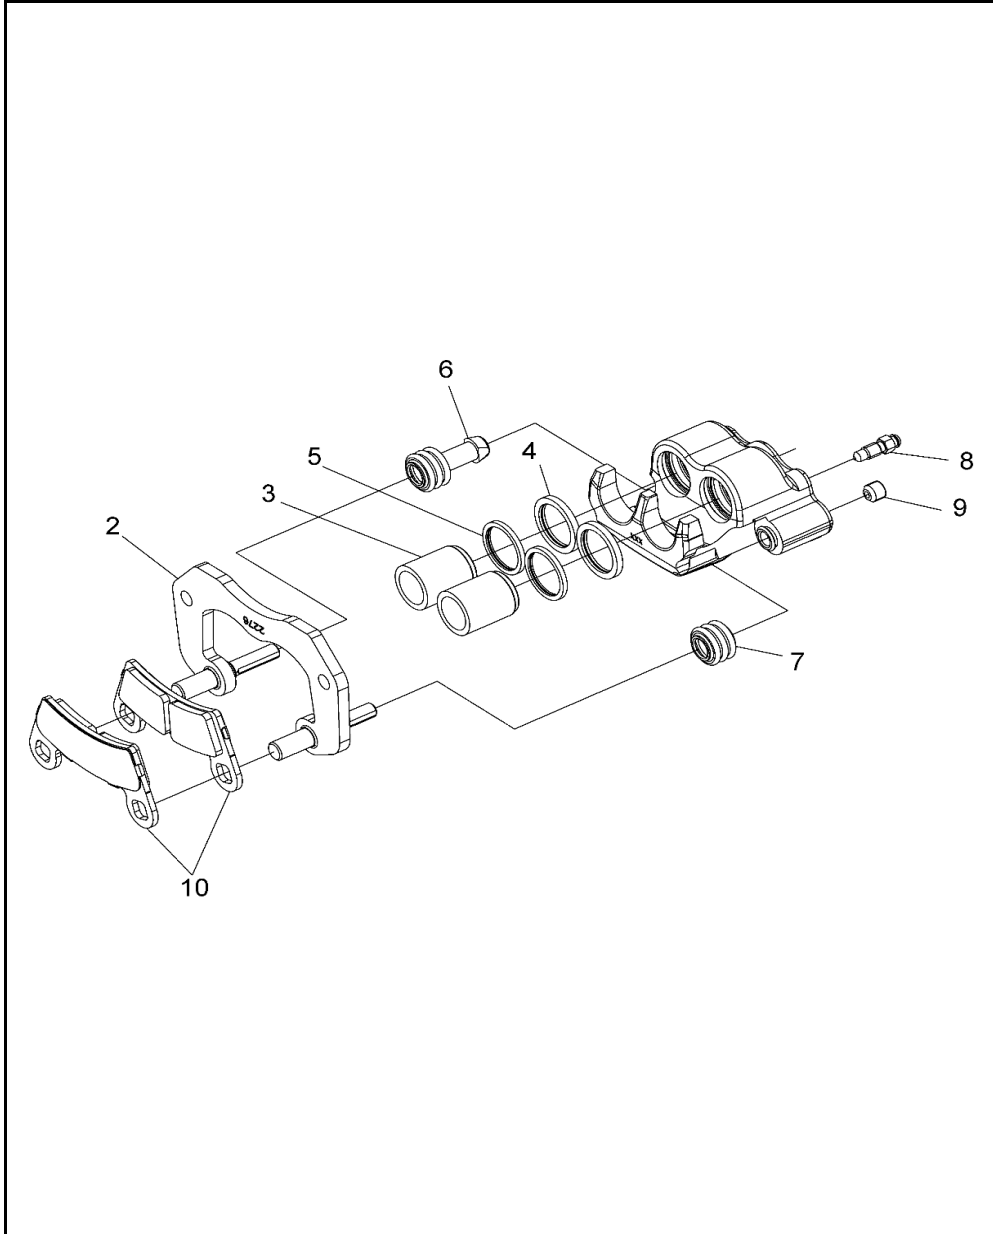

BRAKES, CALIPER REAR

2018 RZR RZR 900 60 INCH EU/TRACTOR (R09) - Z18VBE87F2/S87C2/CU

POS	SAP	Part Name	Qty
1	1040225	ASM., BRAKE CALIPER, LH [INCL. ALL]	1
1	1040226	ASM., BRAKE CALIPER, RH [INCL. ALL]	1
2	1040227	ASM., CALIPER, MOUNT, REAR	1
3	1011186	PISTON, BRAKE, LONG	2
4	1011748	SQUARE RING-MOLDED (.134)	2
5	1040228	SQUARE RING, MOLDED (.099)	2
6	1011787	BOOT, PIN BUSHING	1
7	1011788	BOOT, PIN SEAL	1
8	1014062	SCREW, BLEEDER	1
9	1014436	SCREW	1
10	1005140	KIT, BRAKE PAD ASM. [INCL. 2 PADS]	1
10	1040229	K-BRAKE,HD,PAD,DB1" (HEAVY DUTY) [OPTION][2 PADS PER KIT]	1