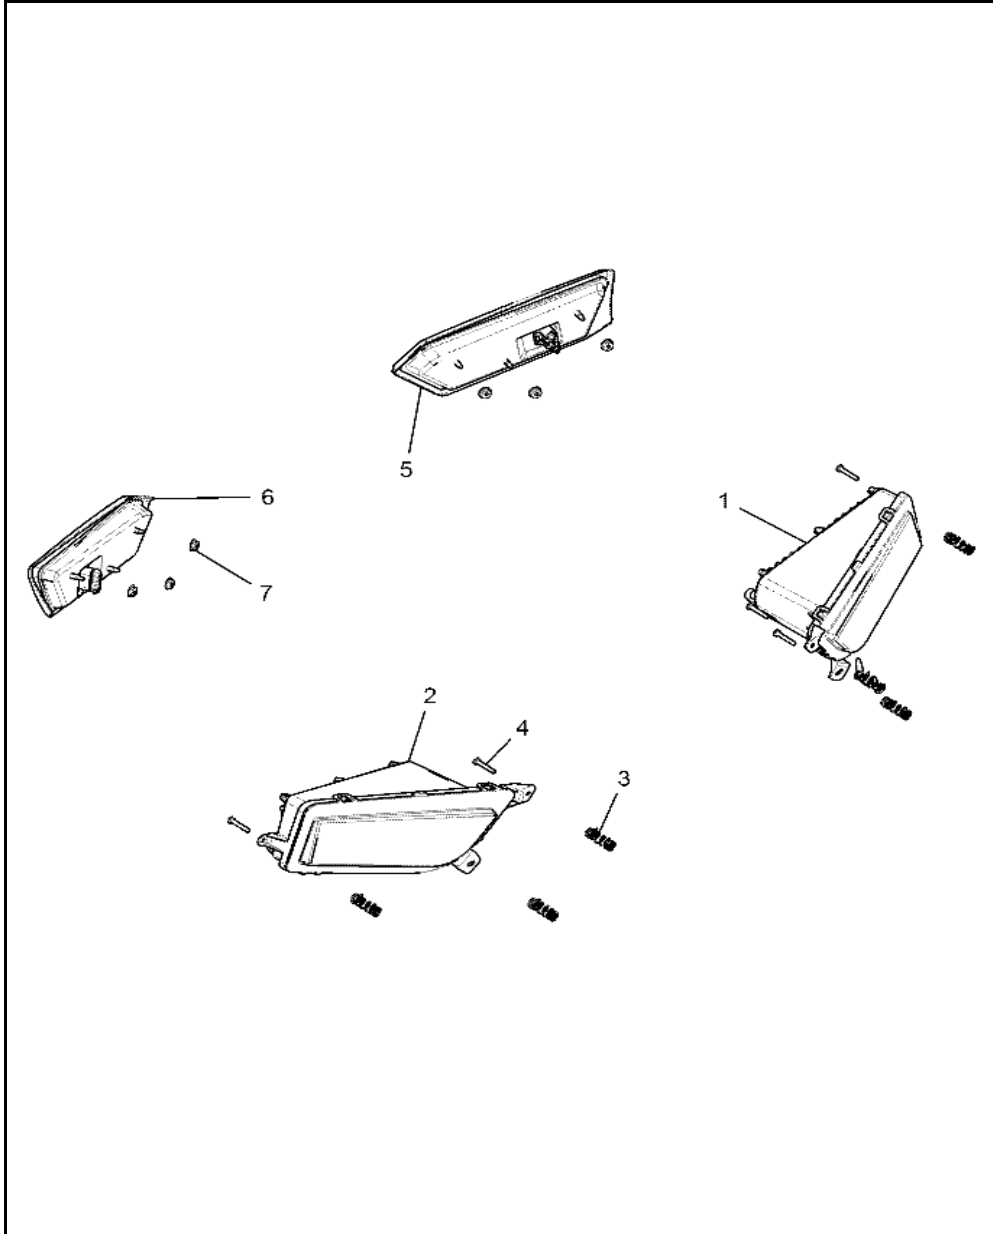

ELECTRICAL, HEADLIGHTS AND TAILLIGHTS

2018 RZR RZR 900 60 INCH EU/TRACTOR (R09) - Z18VBE87F2/S87C2/CU

POS	SAP	Part Name	Qty
1	1005846	ASM-HEADLIGHT,LED,ECE,LH,TRC [C2][CU]	1
1	1005853	ASM-HEADLIGHT,BMPR,LED,ECE,LH [F2]	1
2	1005847	ASM-HEADLIGHT,LED,ECE,RH,TRC [C2][CU]	1
2	1005854	ASM-HEADLIGHT,BMPR,LED,ECE,RH [F2]	1
3	1013999	SPRING, HEADLIGHT	6
4	1014424	SCREW	6
5	1005839	ASM-STOP,TAIL,TURN,ECE,LH [F2]	1
5	1005848	ASM-STOP,TAIL,TURN,ECE,LH,TRC [C2][CU]	1
6	1005840	ASM-STOP,TAIL,TURN,ECE,RH [F2]	1
6	1005849	ASM-STOP,TAIL,TURN,ECE,RH,TRC [C2][CU]	1
7	1039814	SPEED NUT-WASHER, HEAD-1/4	6