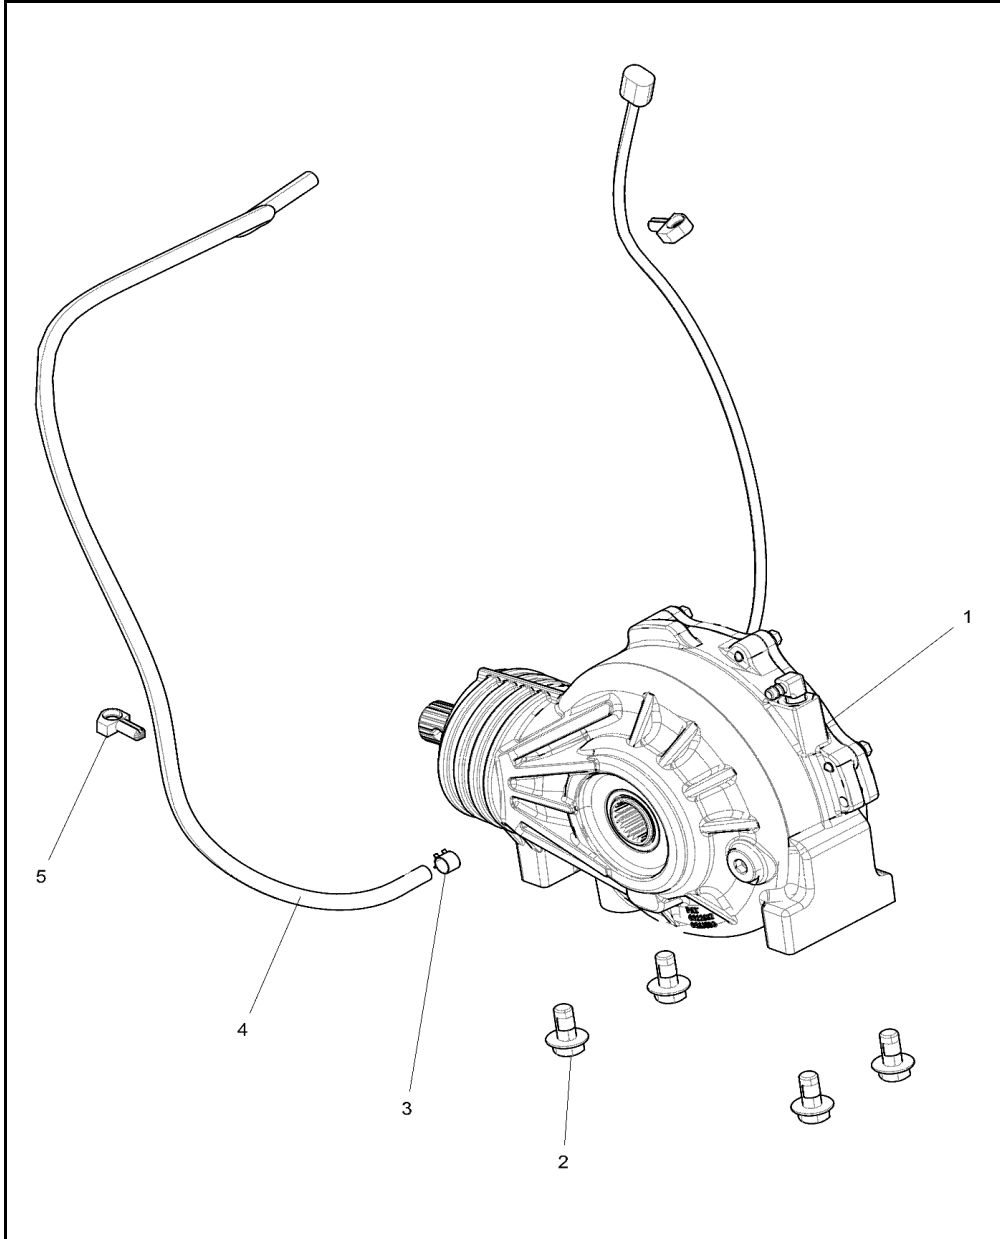

DRIVE TRAIN, FRONT GEARCASE MOUNTING

2018 RZR RZR 900 60 INCH EU/TRACTOR (R09) - Z18VBE87F2/S87C2/CU

POS	SAP	Part Name	Qty
1	1040163	ASM., GEARCASE, FRONT	1
2	1039672	SCR-HXFL-M10X1.5X20 8.8 Z NYL	4
3	1039613	CLAMP, HOSE	1
4	1039915	LINE, FUEL	1
5	1039816	CLIP	2