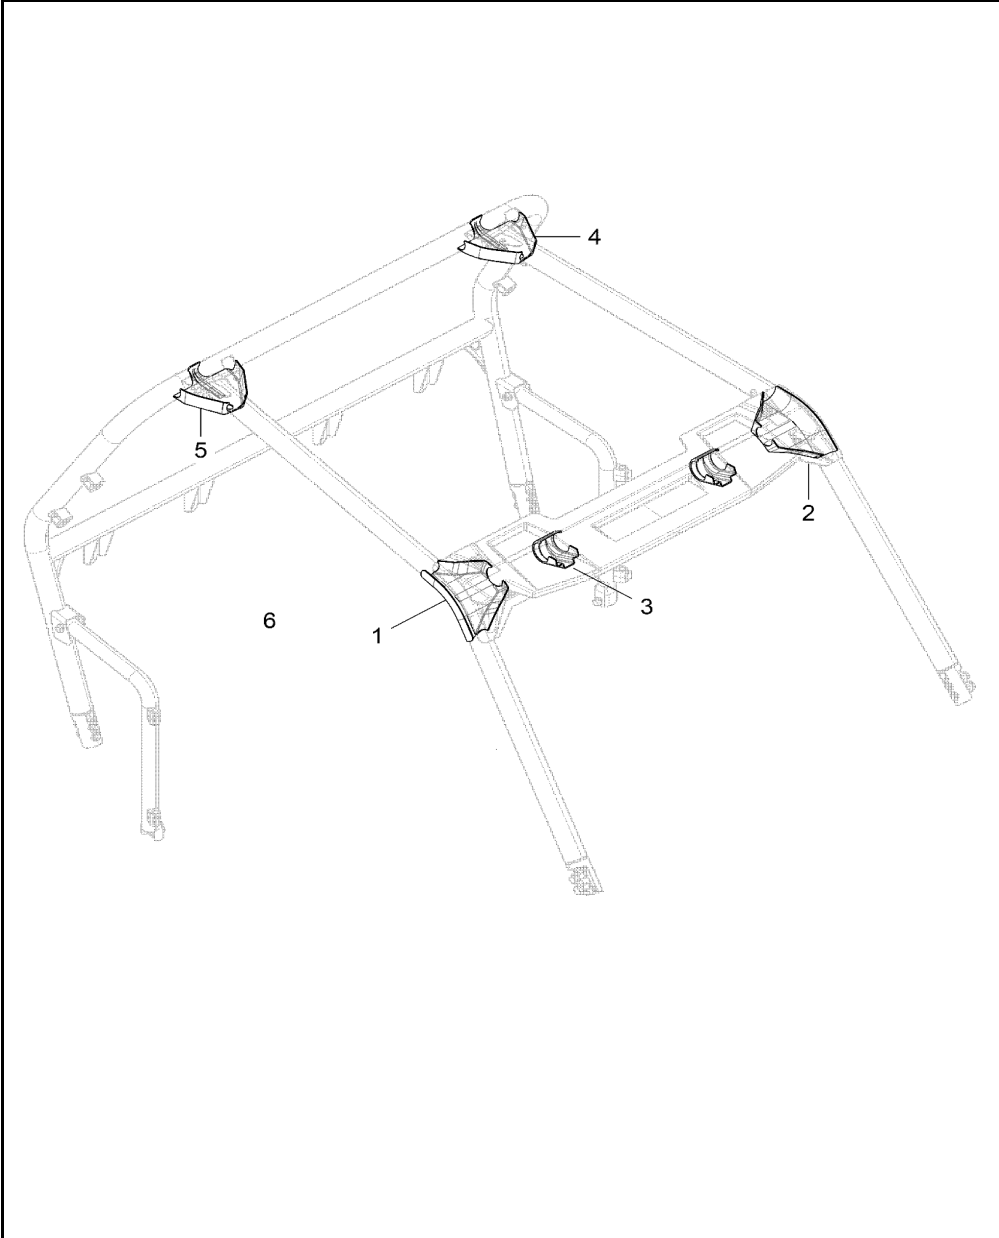

CHASSIS, CAB FRAME ACCESSORIES

2018 RZR RZR 900 60 INCH EU/TRACTOR (R09) - Z18VBE87F2/S87C2/CU

POS	SAP	Part Name	Qty
1	1011951	COVER FRT ROPS,RH,TR, BLK	1
2	1011952	COVER FRT ROPS,LH,TR,BLK	1
3	1011953	COVER MID ROPS,TR,BLK	2
4	1011954	COVER RR ROPS,LH,APEX,TR,BLK	1
5	1011955	COVER RR ROPS,RH,APEX TR,BLK	1
6	1040242	PAD-STRAP,43X490	1