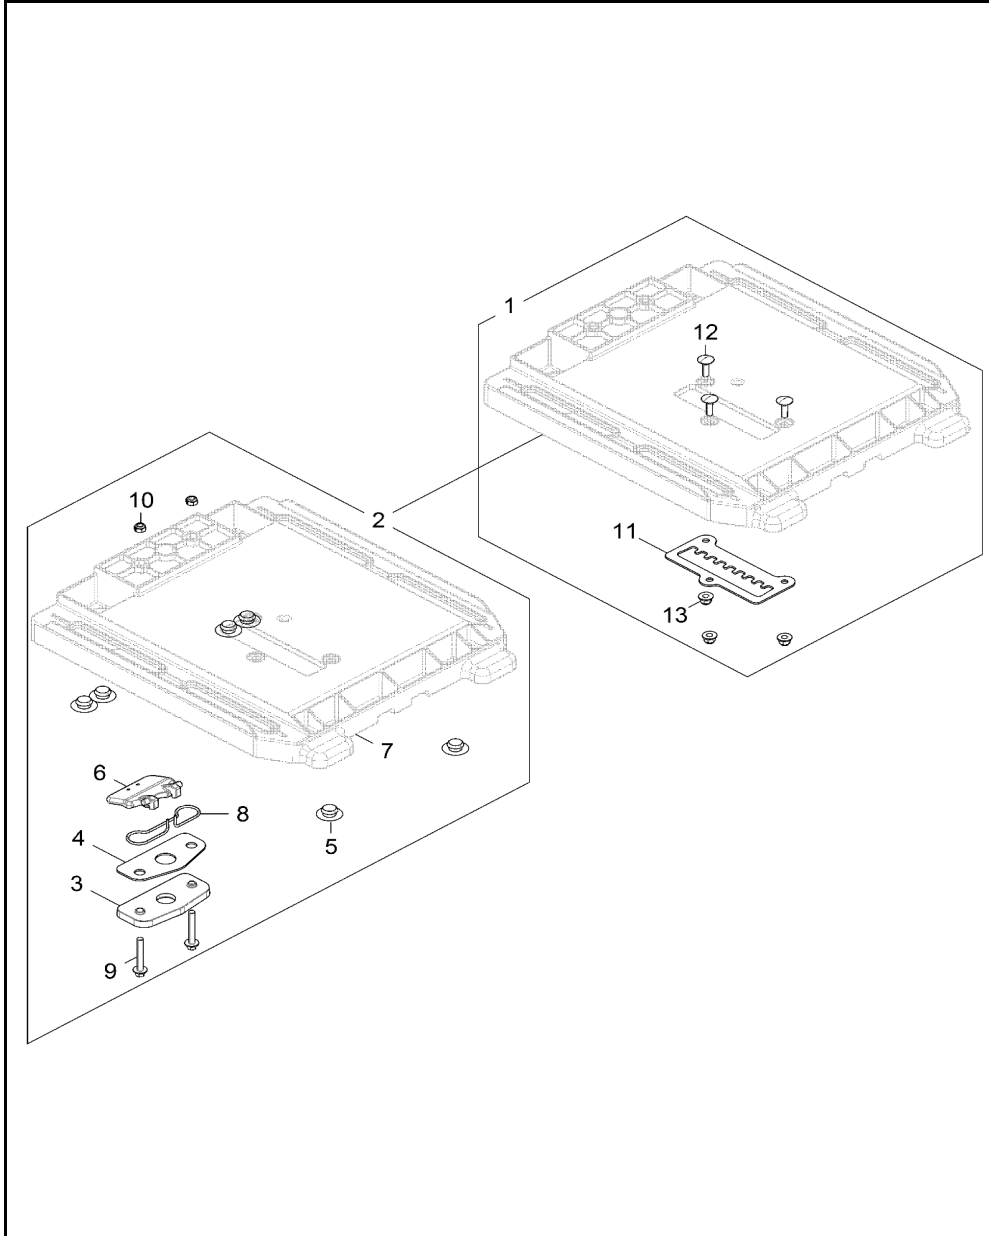

BODY, SEAT BASE

2018 RZR RZR 900 60 INCH EU/TRACTOR (R09) - Z18VBE87F2/S87C2/CU

POS	SAP	Part Name	Qty
1	1039395	ASM-BASE,SEAT SLIDER [INCL 2-13][F2]	1
2	1039388	ASM-BASE,SEAT [INCL 3-10]	1
3	1011896	LATCH-COVER PLATE,BLK	1
4	1039523	PLATE-LATCH,SEAT	1
5	1039539	GROMMET-SEAT BASE	6
6	1011830	LEVER-LATCH,SEAT	1
7	1039570	SEAT-BASE	1
8	1014064	SPRING-LATCH,SEAT	1
9	1039663	SCR-M6X1.00X40-HX/FL-YD	2
10	1039773	NUT-6MM X 1 NYLOK-Z	2
11	1039520	BRKT-SEAT SLIDER ADJ PLATE [F2]	1
12	1039712	SCR-RHCARM6X1.0X20 8.8 ZOD [F2]	3
13	1014499	NUT- M8X1.25, FLG, NYLOC-OLIVE D [F2]	3