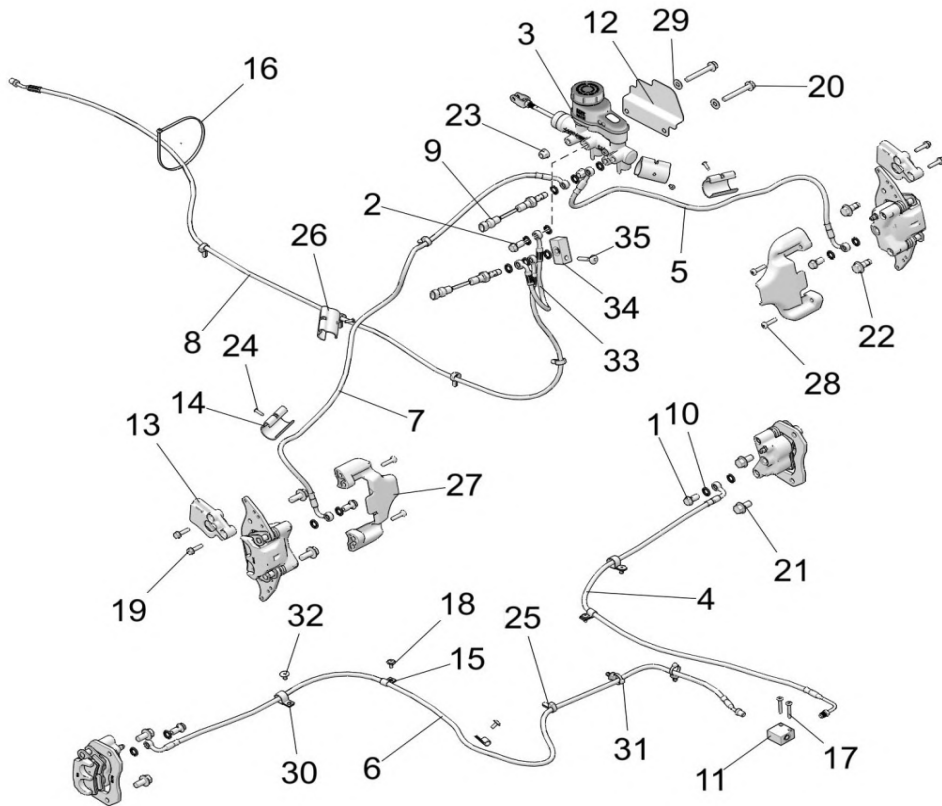

# BRAKES, BRAKE LINES AND MASTER CYLINDER

2018 RZR RZR 900 60 INCH EU/TRACTOR (R09) - Z18VBE87F2/S87C2/CU

POS	SAP	Part Name	Qty
1	1039367	BOLT, BANJO	4
2	1039368	BOLT-BANJO, 10MM X 1.25-6G	1
3	1039184	ASM., TANDEM MASTER CYLINDER	1
4	1040205	LINE, BRAKE, REAR LEFT	1
5	1040206	LINE, BRAKE, FRONT LEFT	1
6	1040207	LINE, BRAKE, REAR RIGHT	1
7	1040208	LINE, BRAKE, FRONT RIGHT	1
8	1040209	LINE, BRAKE, MCT	1
9	1009582	SWITCH, BRAKE, DOUBLE, SEALED	2
10	1011792	SEAL	16
11	1039608	FITTING, TEE, BRAKE	1
12	1039524	SHIELD, MASTER CYLINDER	1
13	1045620	SCRAPER-BRAKE,FRONT	2
14	1039577	CLIP, BRAKE LINE, OUTER	2
15	1039618	CLAMP, HOSE	3
16	1014060	CABLE-TIE,10-102MM,WEATH.-RES.	1
17	1039655	SCREW	2
18	1039657	SCREW	3
19	1040213	SCREW	4
20	1039746	SCREW	2
21	1039690	BOLT, HEX FLANGE	4
22	1039704	BOLT, HEX FLANGE W/PATCH	4
23	1014499	NUT- M8X1.25, FLG, NYLOC-OLIVE D	2
24	1039807	RIVET	4
25	1039816	CLIP	6
26	1039576	CLIP, BRAKE LINE, INNER	2
27	1040215	SHIELD, CV, FRONT, BLACK	2
28	1040217	SCREW	4
29	1039800	WASHER	2
30	1040219	CLAMP, CABLE	2

# BRAKES, BRAKE LINES AND MASTER CYLINDER

2018 RZR RZR 900 60 INCH EU/TRACTOR (R09) - Z18VBE87F2/S87C2/CU

POS	SAP	Part Name	Qty
31	<a href="#">1014065</a>	CLIP-ROUTING	2
32	<a href="#">1014566</a>	RIVET	2
33	<a href="#">1045621</a>	LINE-BRK,M2,11.3,20B,90B,90°,J [FROM 5/18/18]	1
34	<a href="#">1045622</a>	JUNCTION BLOCK [FROM 5/18/18]	1
35	<a href="#">1039714</a>	SCR-M6X1X40,TR/TX-BLK [FROM 5/18/18]	1