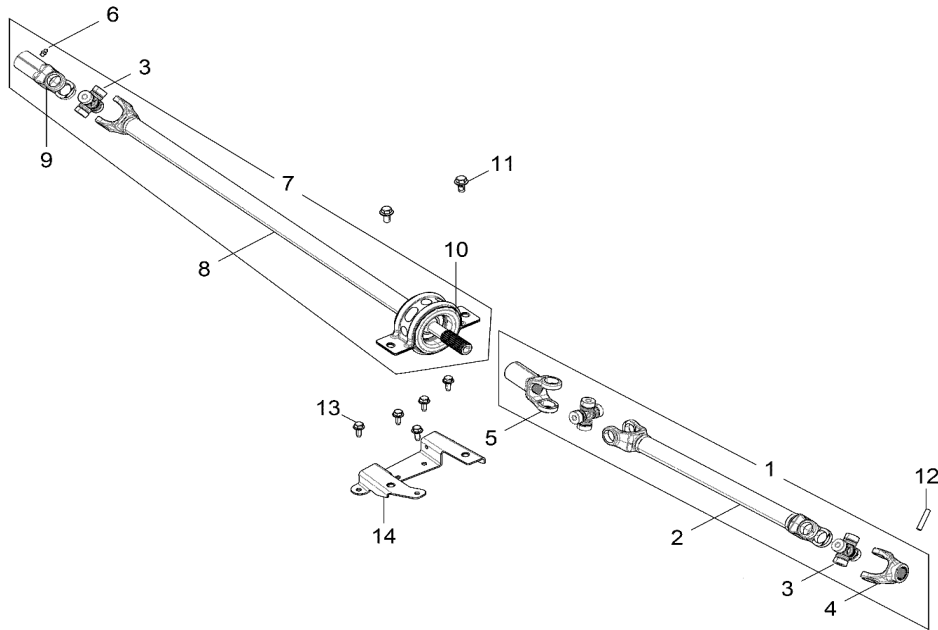

DRIVE TRAIN, FRONT PROP SHAFT

2018 RZR RZR 900 60 INCH EU/TRACTOR (R09) - Z18VBE87F2/S87C2/CU

POS	SAP	Part Name	Qty
1	1040295	ASM., PROPSHAFT, FRONT [INCL. 2-5, QTY. 1 OF 6]	1
2	1040296	PROPSHAFT, FRONT	1
3	1007461	U-JOINT, 1000 SERIES	3
4	1040297	YOKE, PIN	1
5	1040298	YOKE, SLIP, INDEXED	1
6	1039615	FITTING-LUBRICATION 1/4-28	2
7	1040299	ASM., PROPSHAFT, REAR [INCL. QTY 1 OF 3 AND 6, 9,10]	1
8	1040300	PROPSHAFT, REAR	1
9	1040301	YOKE, SLIP	1
10	1039485	ASM., BEARING, FLEX	1
11	1039672	SCR-HXFL-M10X1.5X20 8.8 Z NYL	2
12	1039810	PIN-SPRING,5/16 X 1 5/8-Y	1
13	1039688	SCR-TFHFL-M8X1.25X20 CHS ZOD	5
14	1040302	BRKT-MID PROP MOUNT,BLK	1