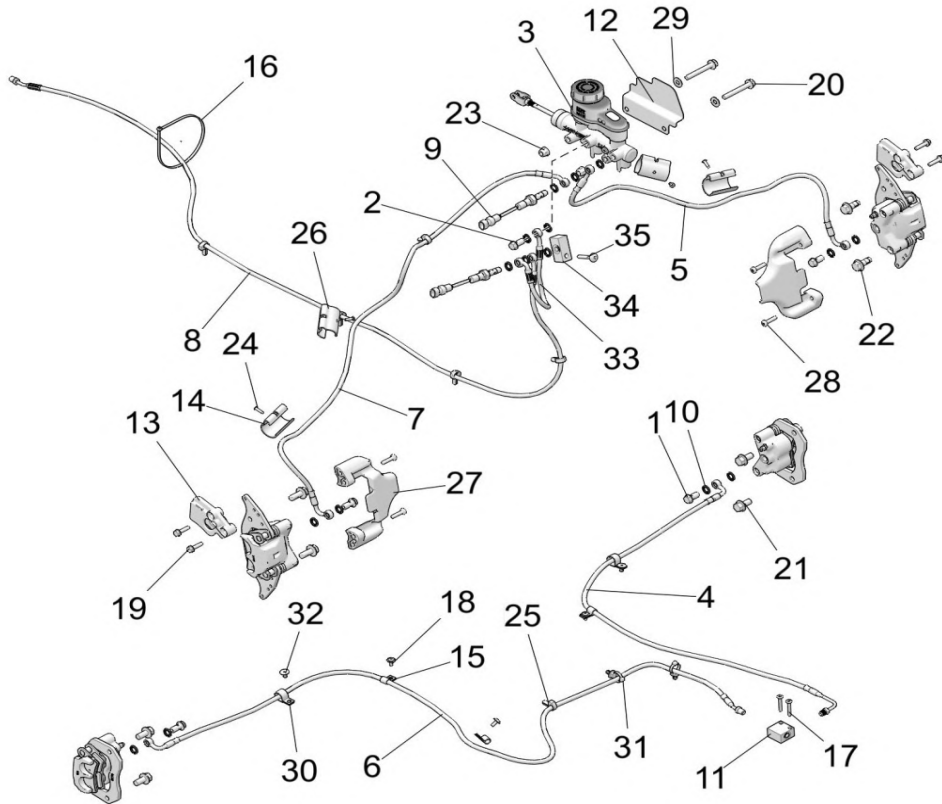

BRAKES, BRAKE LINES AND MASTER CYLINDER

2018 RZR RZR 900 60 INCH EU/TRACTOR (R09) - Z18VBE87F2/S87C2/CU

POS	SAP	Part Name	Qty
1	1039367	BOLT, BANJO	4
2	1039368	BOLT-BANJO, 10MM X 1.25-6G	1
3	1039184	ASM., TANDEM MASTER CYLINDER	1
4	1040205	LINE, BRAKE, REAR LEFT	1
5	1040206	LINE, BRAKE, FRONT LEFT	1
6	1040207	LINE, BRAKE, REAR RIGHT	1
7	1040208	LINE, BRAKE, FRONT RIGHT	1
8	1040209	LINE, BRAKE, MCT	1
9	1009582	SWITCH, BRAKE, DOUBLE, SEALED	2
10	1011792	SEAL	16
11	1039608	FITTING, TEE, BRAKE	1
12	1039524	SHIELD, MASTER CYLINDER	1
13	1045620	SCRAPER-BRAKE,FRONT	2
14	1039577	CLIP, BRAKE LINE, OUTER	2
15	1039618	CLAMP, HOSE	3
16	1014060	CABLE-TIE,10-102MM,WEATH.-RES.	1
17	1039655	SCREW	2
18	1039657	SCREW	3
19	1040213	SCREW	4
20	1039746	SCREW	2
21	1039690	BOLT, HEX FLANGE	4
22	1039704	BOLT, HEX FLANGE W/PATCH	4
23	1014499	NUT- M8X1.25, FLG, NYLOC-OLIVE D	2
24	1039807	RIVET	4
25	1039816	CLIP	6
26	1039576	CLIP, BRAKE LINE, INNER	2
27	1040215	SHIELD, CV, FRONT, BLACK	2
28	1040217	SCREW	4
29	1039800	WASHER	2
30	1040219	CLAMP, CABLE	2