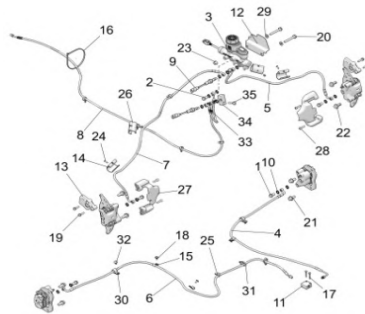

1 - BODY

2 - BRAKES

3 - CHASSIS

4 - DRIVE TRAIN

5 - ELECTRICAL

6 - ENGINE

7 - OWNERS MANUAL

8 - STEERING

9 - SUSPENSION

10 - WHEELS

11 - Accessories