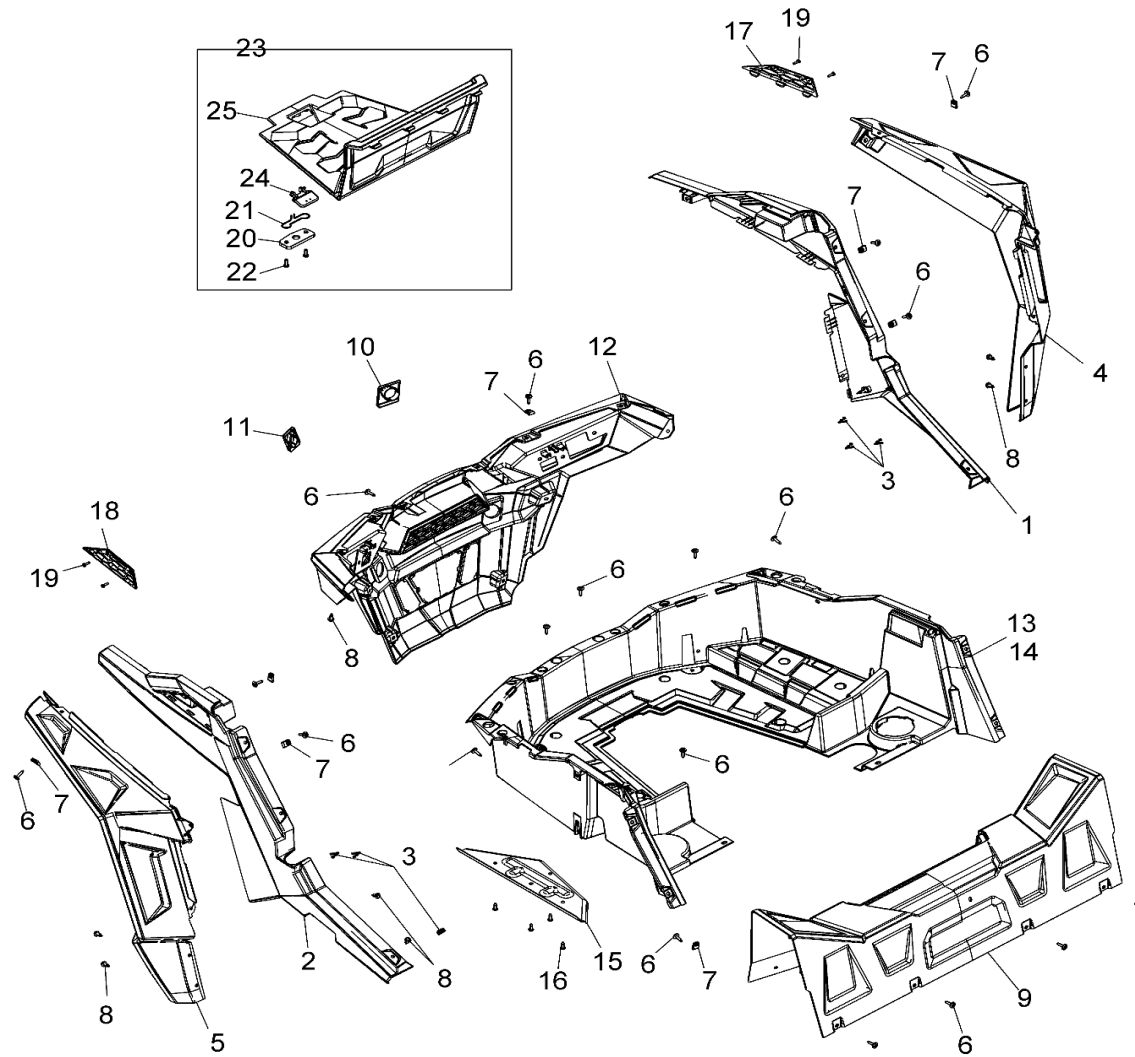

BODY, REAR RACK AND FENDERS

2018 RZR RZR 900 60 INCH EU/TRACTOR (R09) - Z18VBE87F2/S87C2/CU