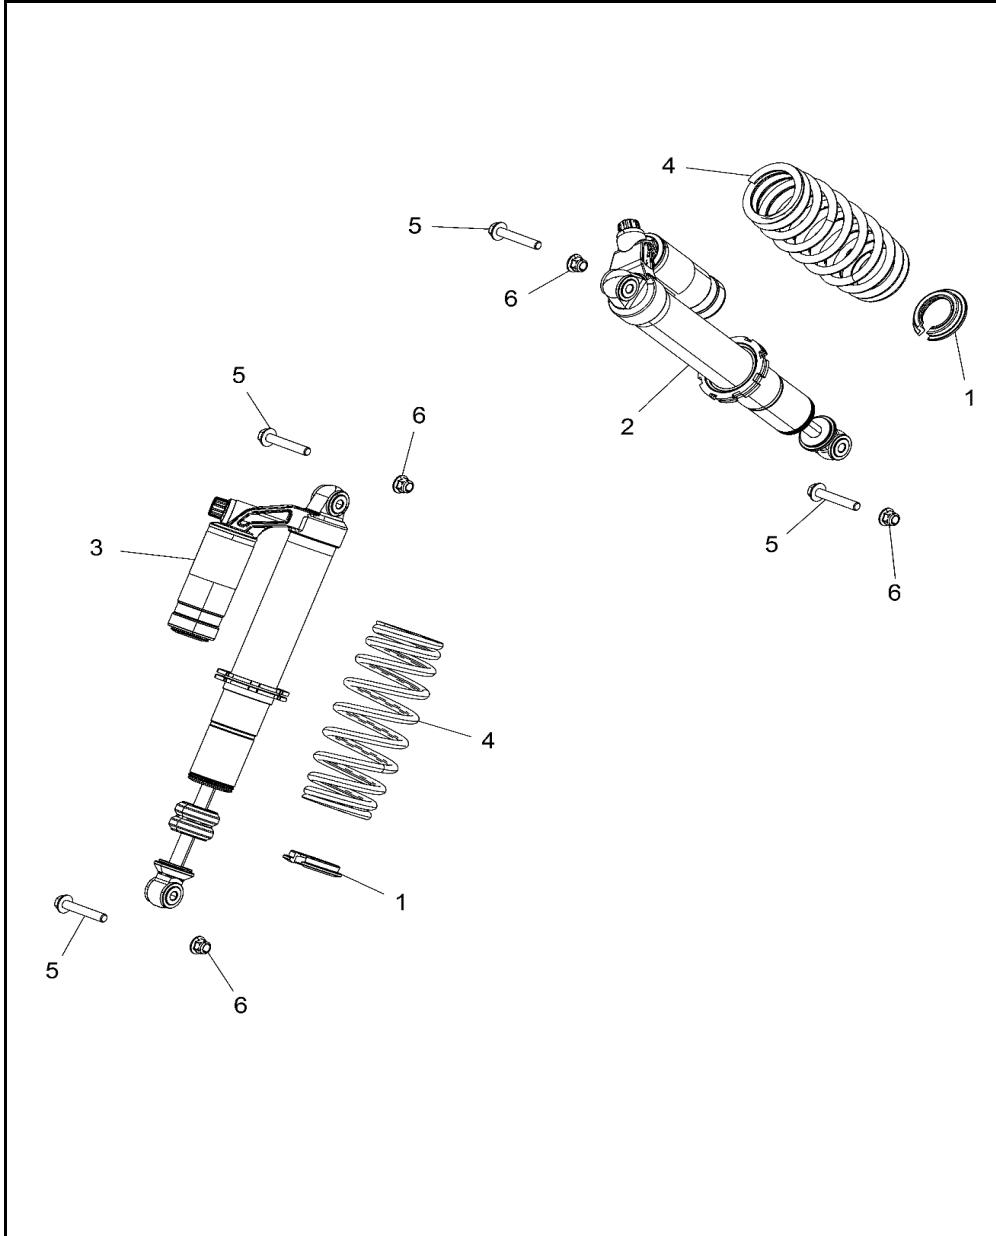

SUSPENSION, FRONT SHOCK MOUNTING

2018 RZR RZR 900 60 INCH EU/TRACTOR (R09) - Z18VBE87F2/S87C2/CU

POS	SAP	Part Name	Qty
1	1040524	RETAINER-SPRING	2
2	1045752	SHOCK-FRONT,2 RESVR,PIGGYBK,LH	1
3	1045753	SHOCK-FRONT,2 RESVR,PIGGYBK,RH	1
4	1046480	SPR-140#,12FL,2.3-2.3ID,LIM SQ	2
5	1014454	SCREW, HEX FLANGE	4
6	1014500	NUT, FLANGE, NYLOK	4