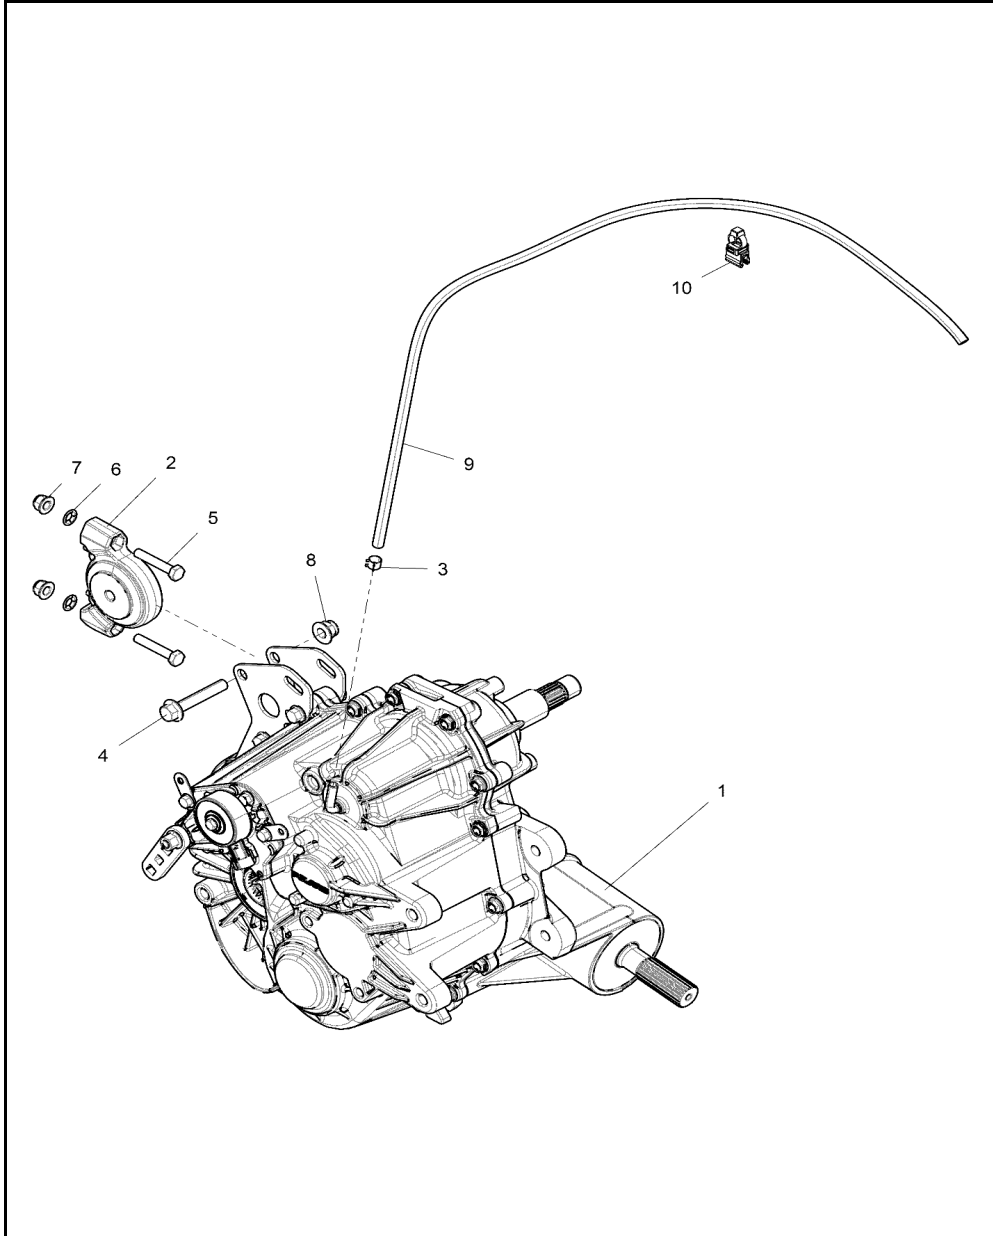

DRIVE TRAIN, MAIN GEARCASE MOUNTING

2018 RZR RZR 900 60 INCH EU/TRACTOR (R09) - Z18VBE87F2/S87C2/CU

POS	SAP	Part Name	Qty
1	1040163	ASM., GEARCASE, COMPLETE	1
2	1039356	MOUNT, ISOLATOR	1
3	1039630	CLAMP, HOSE	1
4	1039694	BOLT	1
5	1039723	SCREW	2
6	1039776	NUT	2
7	1014499	NUT- M8X1.25, FLG, NYLOC-OLIVE D	2
8	1014500	NUT	1
9	1039914	LINE, FUEL	1
10	1039635	STRAP, CABLE TIE W/EDGE CLIP	1