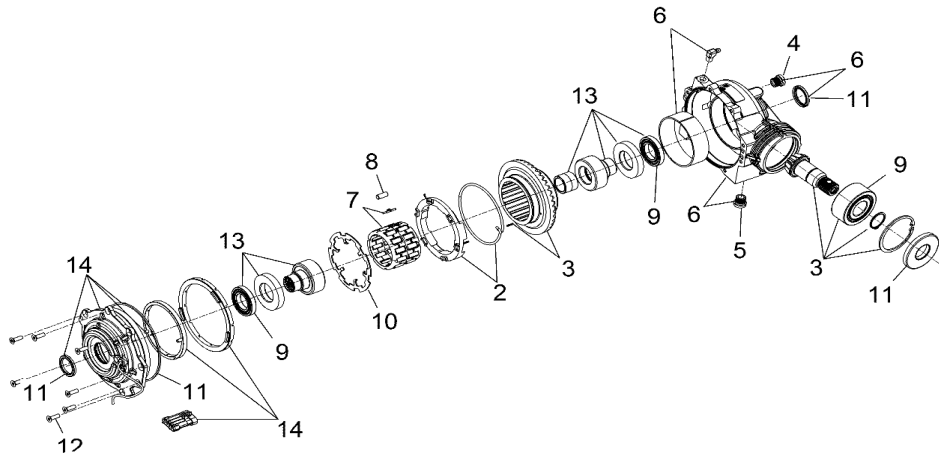

DRIVE TRAIN, FRONT GEARCASE INTERNALS

2018 RZR RZR 900 60 INCH EU/TRACTOR (R09) - Z18VBE87F2/S87C2/CU

POS	SAP	Part Name	Qty
1	1046429	ASM-GEARCASE,FRONT [INCL. 2-14]	1
2	1045883	TORSION SPRING & RETAINER	1
3	1046430	K-GEAR CLTCH HOUSING & PINION	1
4	1005148	FILL PLUG	1
5	1005147	DRAIN PLUG	1
6	1040278	ASM-GEARCASE	1
7	1045885	ASSY - ZN ROLL CAGE	1
8	1045886	CAGE ROLLERS	1
9	1035074	BEARINGS	1
10	1045887	4WD ARMATURE PLATE	1
11	1040274	COMPLETE SEAL REPAIR	1
12	1040270	COVER, FASTENER	1
13	1040269	ASSY, OUTPUT HUB - MALE AND FEMALE	1
14	1040267	ASSY.- COVER OUTPUT	1