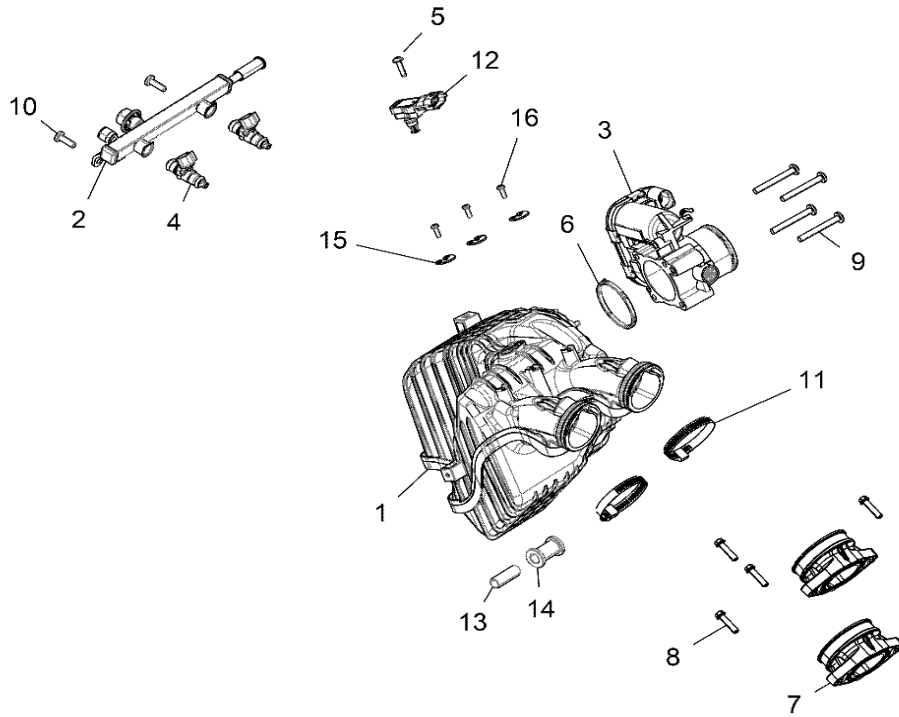

ENGINE, INTAKE AND THROTTLE BODY

2018 RZR RZR 900 60 INCH EU/TRACTOR (R09) - Z18VBE87F2/S87C2/CU

POS	SAP	Part Name	Qty
1	1046439	MANIFOLD-INTAKE,COMPOSITE [INCL. 6,13,14]	1
2	1045726	RAIL-FUEL	1
3	1002283	THROTTLE, 46MM	1
4	1006072	INJECTOR, FUEL	2
5	1040441	SCREW	1
6	1040442	GASKET	1
7	1040443	ADAPTER, THROTTLE BODY	2
8	1039744	SCREW	4
9	1040444	SCREW	4
10	1039737	SCREW	2
11	1039614	CLAMP, NARROW BAND	2
12	1005828	SENSOR, TMAP	1
13	1040445	LIMITER, COMPRESSION	1
14	1040446	GROMMET	1
15	1040447	CLIP, INTAKE ROUTING	3
16	1040448	SCREW	3