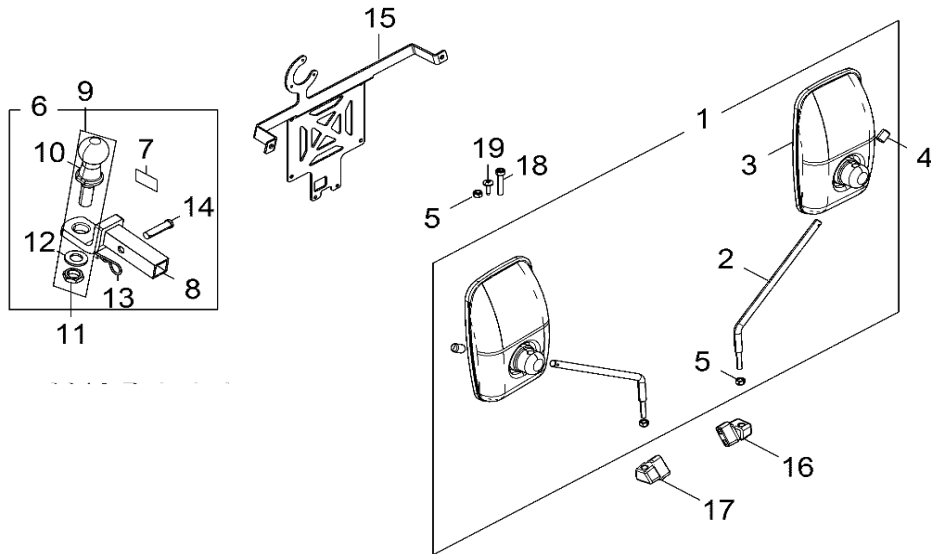

BODY, MIRROR, HITCH, LICENSE PLATE

2018 RZR RZR 900 60 INCH EU/TRACTOR (R09) - Z18VBE87F2/S87C2/CU

POS	SAP	Part Name	Qty
1	1040144	ASM-MIRROR,SET,TRACTOR [INCL 2-5]	1
2	1011691	MIRROR ARM,M.BLK	2
3	1011968	MIRROR CERT R46,TR	2
4	1011972	PLUG-MIRROR ARM	2
5	1014497	NUT-HEX,M8X1.25,NYLOCK-SS	2
6	1040145	ASM-HITCH WELD,REG 55,TRC [INCL 7-14]	1
7	1040146	DECAL-HITCH,ATV,CERTIFD,REG55	1
8	1040147	WELD-HITCH,DRAWBAR,M.BLK	1
9	1040148	K-BALL,REAR,TRC/ZUG,R55 [INCL 10-12]	1
10	1040149	HITCH-BALL,REG 55,ATV,TRC/ZUG	1
11	1040239	NUT-HEX,M20X1.5X10	1
12	1040151	WASHER-3/4IN,HARDENED	1
13	1040152	CLIP-HITCHPIN .148X3 1/16	1
14	1040153	PIN-CLEVIS,BOX LIFT,2"	1
15	1046423	BRKT-LICENSE PLATE,TR,BLK	1
16	1012189	MOUNT-MIRROR,CAST,LH,MATTE'BLK	1
17	1012190	MOUNT-MIRROR,CAST,RH,MATTE'BLK	1
18	1014421	SCR-3/8-16X1.75,SOCHD CP-Y	4
19	1014459	SCR-TXTH-M6X1.0X25 ZFB	2