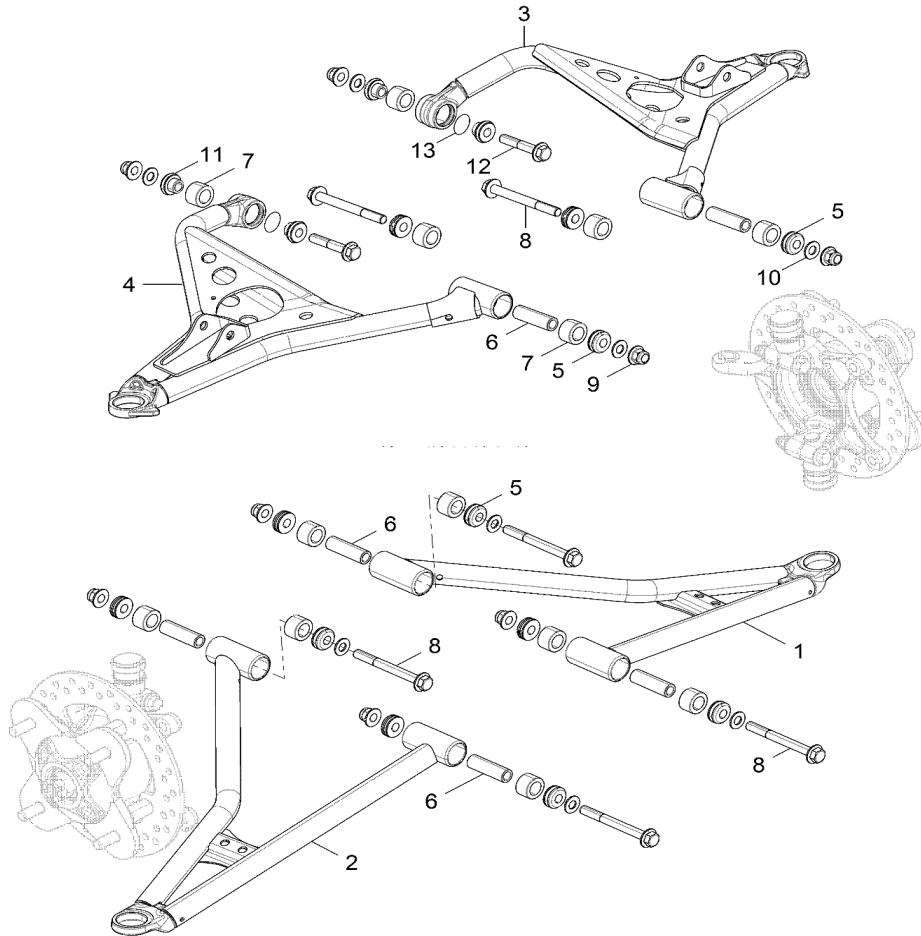

SUSPENSION, FRONT CONTROL ARMS

2018 RZR RZR 900 60 INCH EU/TRACTOR (R09) - Z18VBE87F2/S87C2/CU

POS	SAP	Part Name	Qty
1	1001516	WELD-CTRL ARM,LWR,FRT,LH,60,BL	1
2	1001517	WELD-CTRL ARM,LWR,FRT,RH,60,BL	1
3	1001548	WELD-CTRL ARM,UPR,FRT,LH,60,BK	1
4	1001549	WELD-CTRL ARM,UPR,FRT,RH,60,BK	1
5	1003526	ASM-PIVOT CAP,SEALED,M10	12
6	1011216	SHAFT-PIVOT,SHORT,M10	6
7	1011925	BUSHING-STANDARD,SUSP,M10	14
8	1014442	SCREW, HEX FLANGE	8
9	1014500	NUT	8
10	1014520	WASHER	8
11	1003528	ASM-PIVOT CAP,SEALED,SLIM,M10	4
12	1014453	SCREW, HEX FLANGE	2
13	1014628	28MM SPIRAL RING,STEEL	2