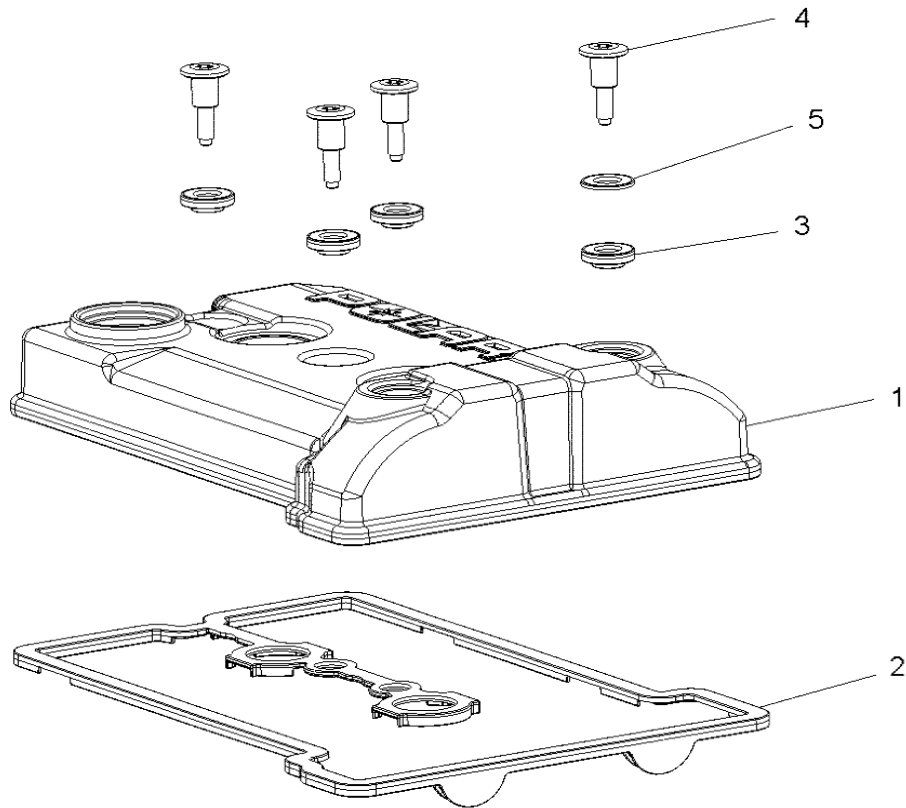

ENGINE, VALVE COVER

2018 RZR RZR 900 60 INCH EU/TRACTOR (R09) - Z18VBE87F2/S87C2/CU

POS	SAP	Part Name	Qty
1	1039589	COVER, VALVE	1
2	1011807	SEAL, VALVE COVER	1
3	1011796	ISOLATOR, VALVE COVER	4
4	1039730	BOLT, SHOULDER	4
5	1014530	WASHER, GROUNDING	1