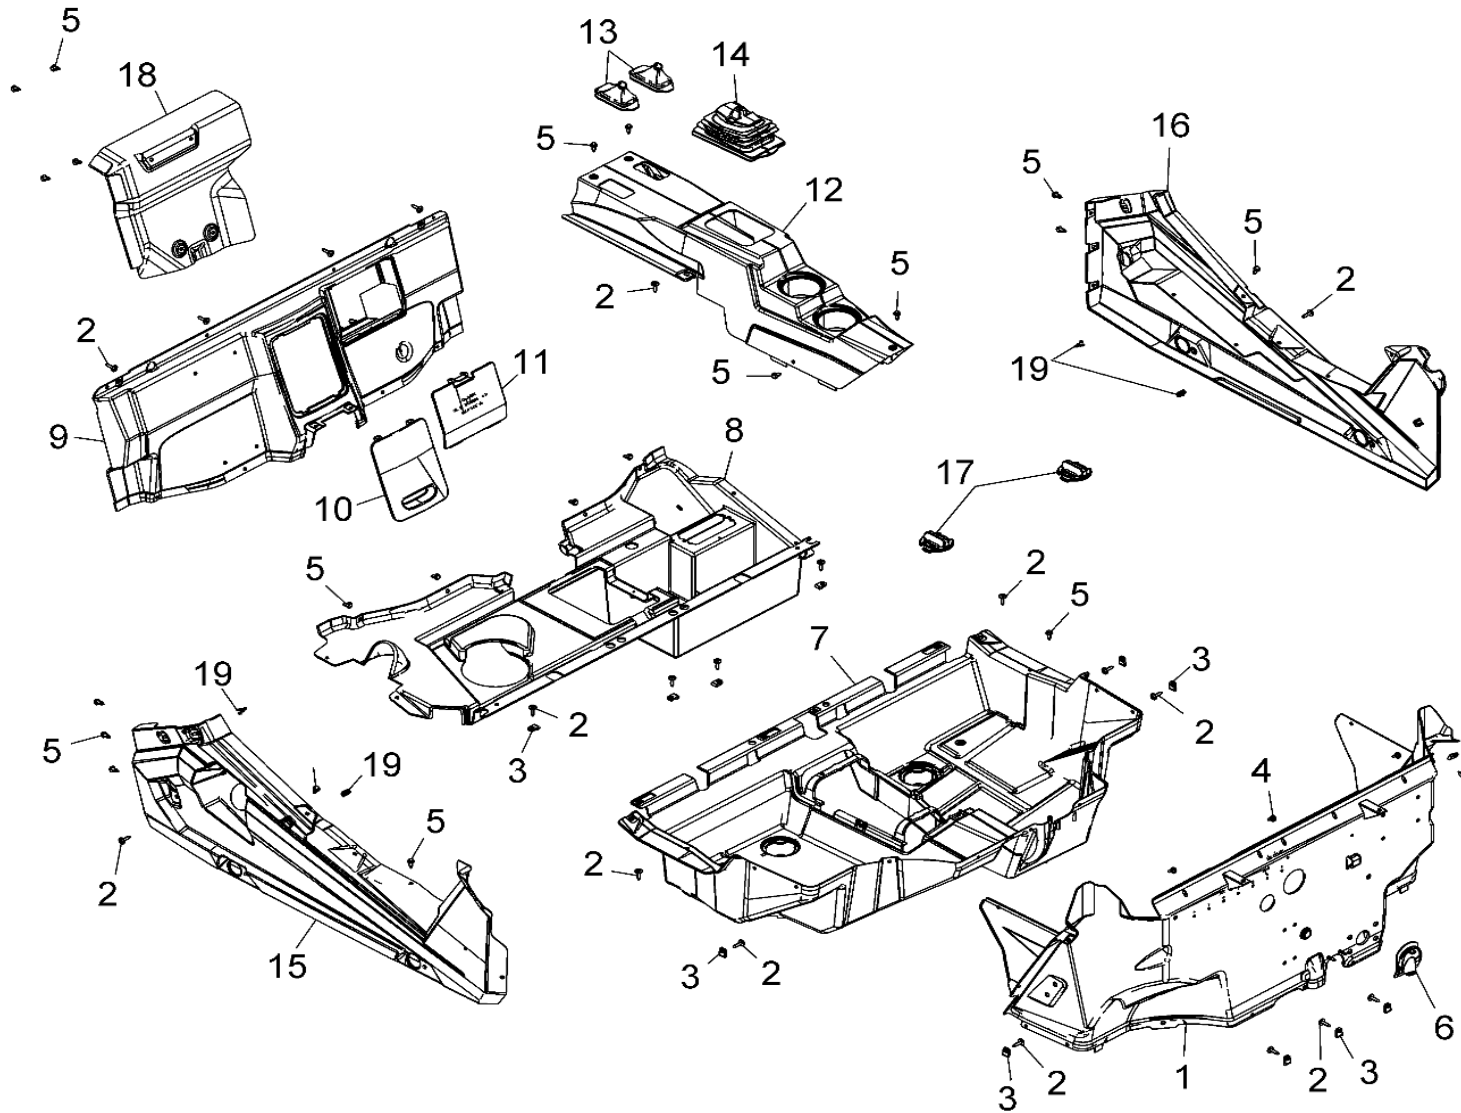

BODY, FLOOR AND ROCKER PANELS

2018 RZR RZR 900 60 INCH EU/TRACTOR (R09) - Z18VBE87F2/S87C2/CU