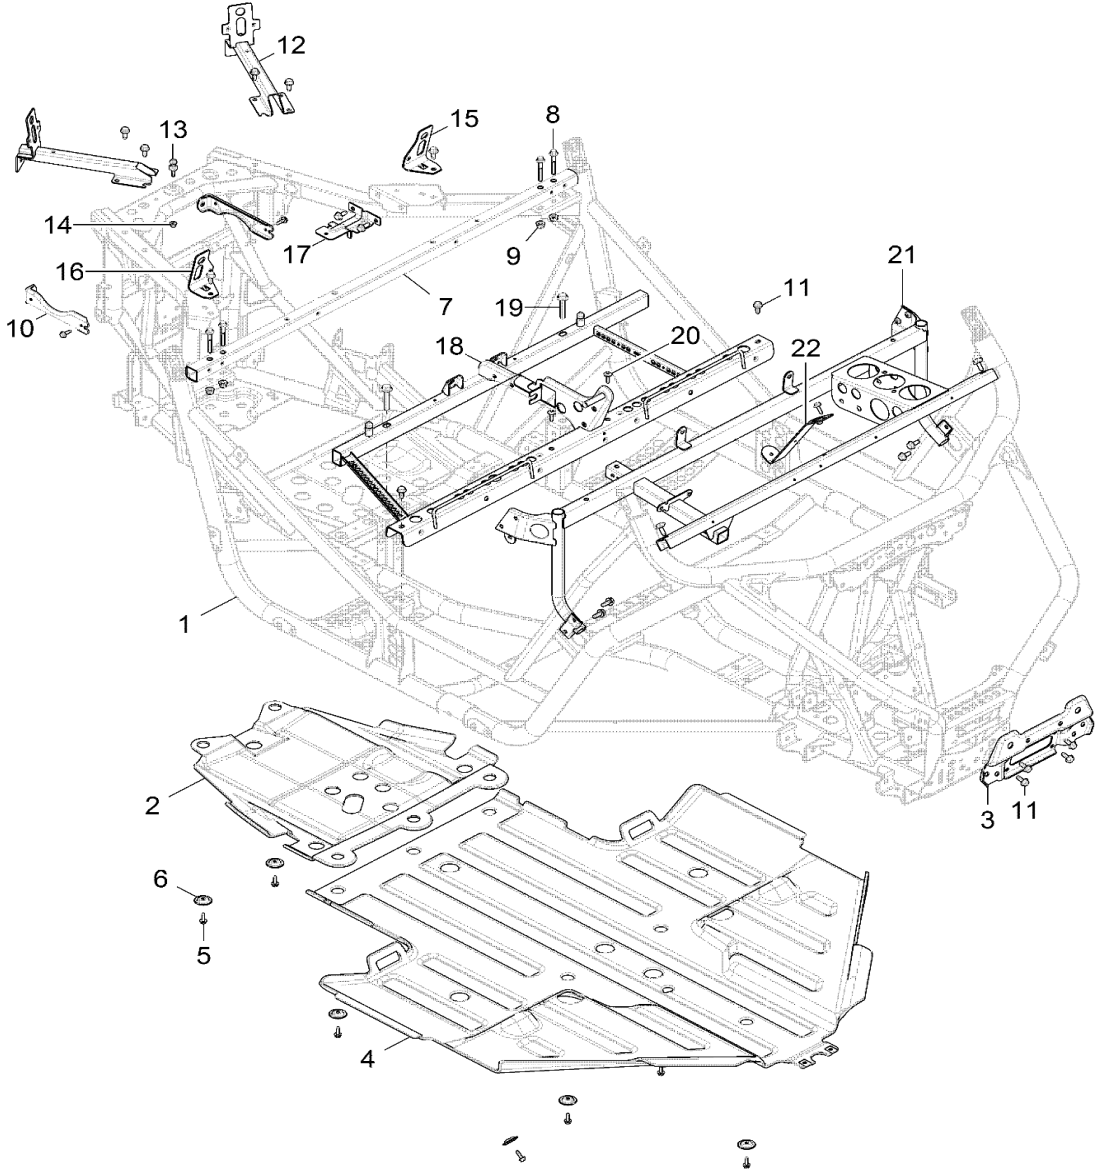

CHASSIS, MAIN FRAME AND SKID PLATE

2018 RZR RZR 900 60 INCH EU/TRACTOR (R09) - Z18VBE87F2/S87C2/CU