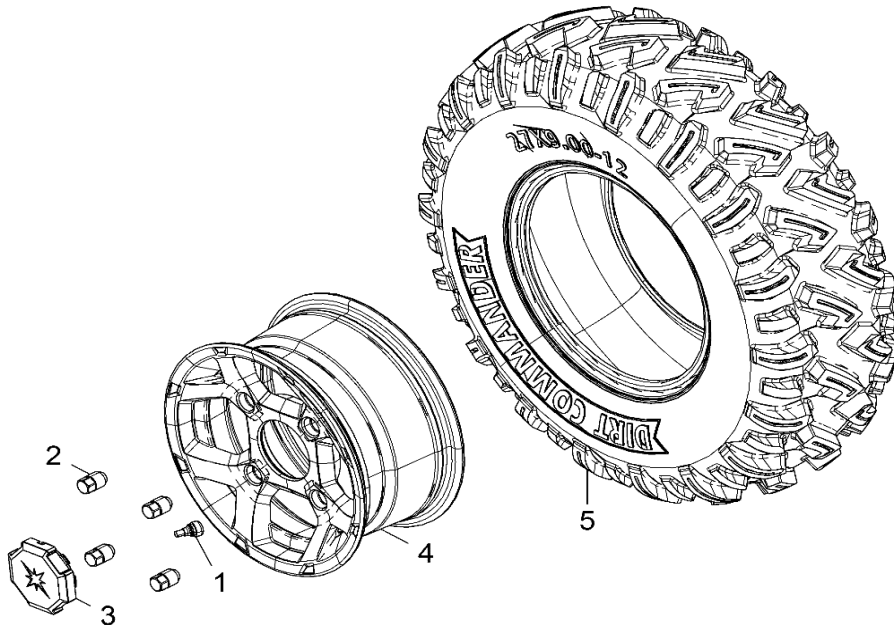

WHEELS, FRONT

2018 RZR RZR 900 60 INCH EU/TRACTOR (R09) - Z18VBE87F2/S87C2/CU

POS	SAP	Part Name	Qty
1	1003489	VALVE-RIM	2
2	1014505	NUT-WHEEL,M12X1.5,TAPERED	8
3	1003468	CAP-RIM,BLK	2
4	1003469	RIM-FRT,12X6,CAST,26.2 OFST,FB	2
5	1040525	TIRE-FRONT,27X9-12,EMARK	2