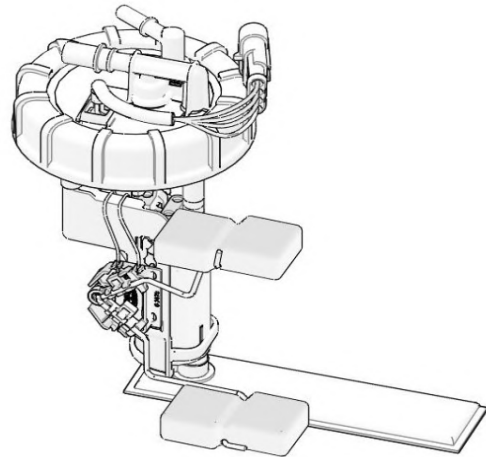

BODY, FUEL PFA COVER

2018 RZR RZR 900 60 INCH EU/TRACTOR (R09) - Z18VBE87F2/S87C2/CU

POS	SAP	Part Name	Qty
1	1046418	COVER-PFS,RUBBER	1
2	1045308	PANEL-ACCESS,TANK,BLK	1