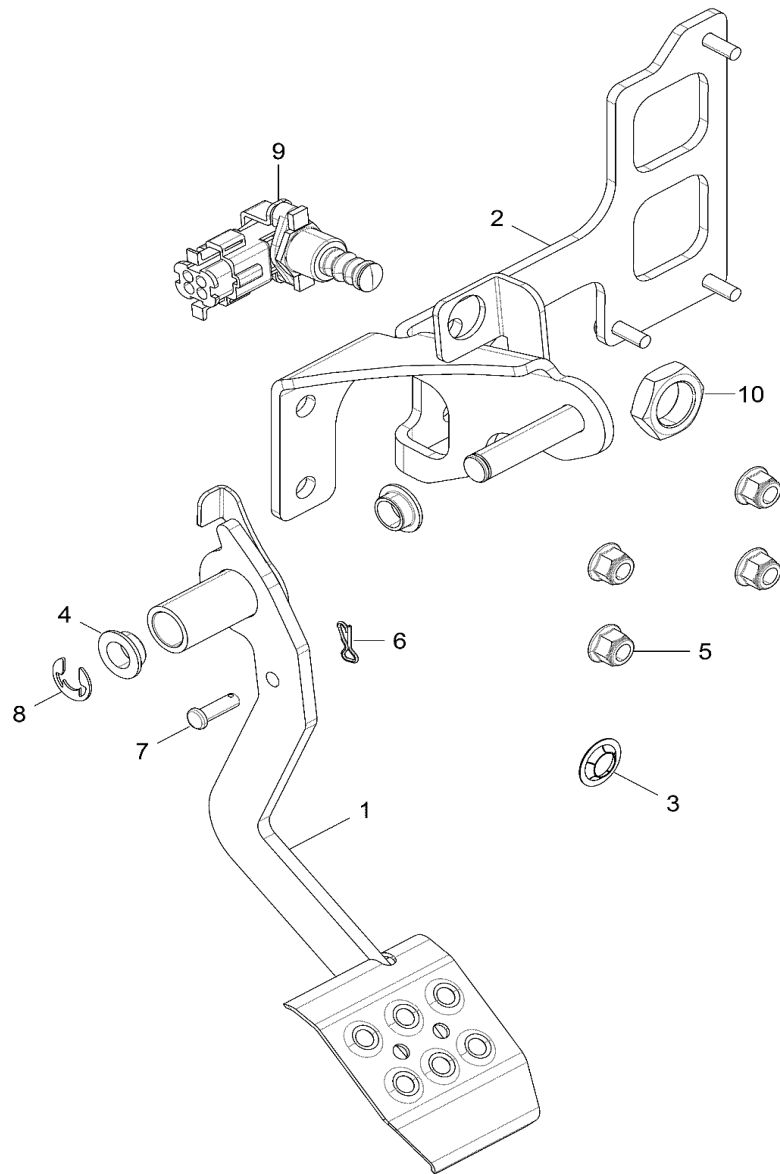

BRAKES, PEDAL AND MASTER CYLINDER

2018 RZR RZR 900 60 INCH EU/TRACTOR (R09) - Z18VBE87F2/S87C2/CU

POS	SAP	Part Name	Qty
1	1046428	WELD-BRAKE PEDAL,TR,RZR,M.BLK	1
2	1040237	WELD-PEDAL MNT,BLK	1
3	1039776	NUT, PAL	1
4	1039567	BUSHING, PEDAL PIVOT	2
5	1014499	NUT- M8X1.25, FLG, NYLOC-OLIVE D	4
6	1039808	PIN, CLIP	1
7	1039809	PIN, CLEVIS	1
8	1039821	RING, RETAINING	1
9	1040238	BRAKE PEDAL SWITCH	1
10	1040239	NUT-HEX,M20X1.5X10	1