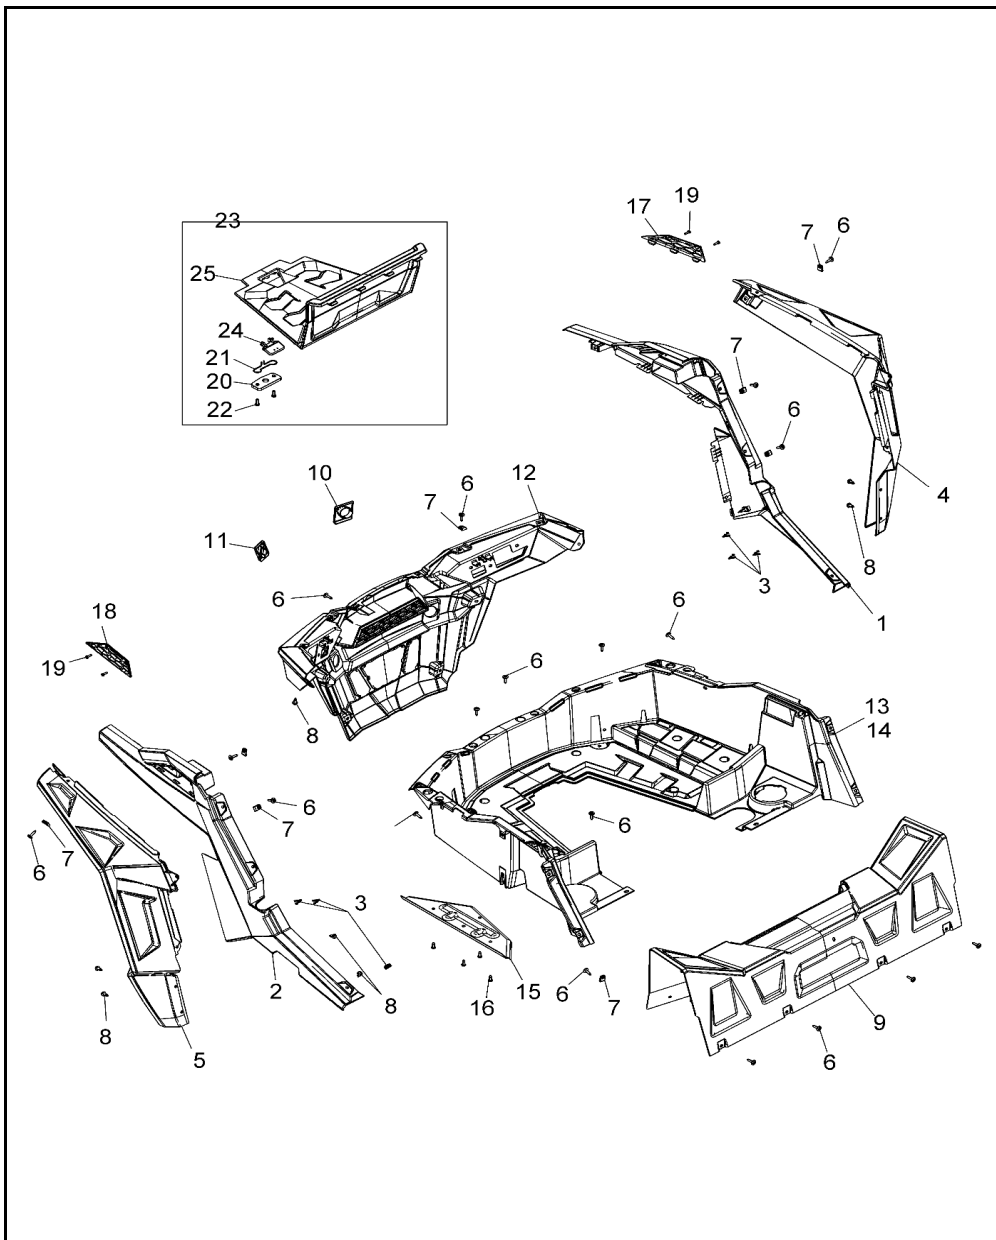

BODY, REAR RACK AND FENDERS

2018 RZR RZR 900 60 INCH EU/TRACTOR (R09) - Z18VBE87F2/S87C2/CU

POS	SAP	Part Name	Qty
1	1006291	ASM., FENDER, REAR, CLIP, LH, WHITE LIGHTNING [INCL. QTY 6 OF 3][C2][F2]	1
1	1006289	ASM-FNDR,PNT,RR,CLIP,LH,G.GRAY [INCL. QTY 6 OF 3][CU]	1
2	1006292	ASM., FENDER, REAR, CLIP, RH, WHITE LIGHTNING [INCL. QTY 6 OF 3][C2][F2]	1
2	1006290	ASM-FNDR,PNT,RR,CLIP,RH,G.GRAY [INCL. QTY 6 OF 3][CU]	1
3	1014466	CLIP, DASH,TRIM, METAL	6
4	1011873	FENDER-REAR FLAIR,LH,BLK [F2]	1
4	1040157	FENDER-REAR MAIN FLAIR,LH,BLK [C2][CU]	1
5	1011874	FENDER-REAR FLAIR,RH,BLK [F2]	1
5	1011950	FENDER-REAR MAIN FLAIR,RH,BLK [C2][CU]	1
6	1014459	SCR-TXTH-M6X1.0X25 ZFB	AR
7	1014509	NUT, U-TYPE	AR
8	1014589	RIVET	AR
9	1045589	HOUSING-AIR INTAKE	1
10	1040159	PLUG, REAR, FASCIA, LH, BLACK	1
11	1040160	PLUG, REAR, FASCIA, RH, BLACK	1
12	1011975	FASCIA-REAR,TR,BLK [C2][CU]	1
12	1011977	FASCIA-REAR,EU,BLK [F2]	1
13	1046424	ASM-REAR BOX,BLK [INCL. 14-16]	1
14	1040163	BOX, REAR, BLACK	1
15	1040164	SHIELD-BOX MOUNT,INNER	1
16	1045772	SCREW	4
17	1040165	GRILL, INTAKE COVER, LH, BLACK	1
18	1040166	GRILL, INTAKE COVER, RH, BLACK	1
19	1014423	SCREW	4
20	1011896	LATCH, COVER PLATE, BLACK	1
21	1014064	SPRING, LATCH, SEAT	1
22	1039737	SCREW	2
23	1046425	ASM-PANEL-BOX,ACCESS,EU [INCL 20-25, WARNING DECAL]	1