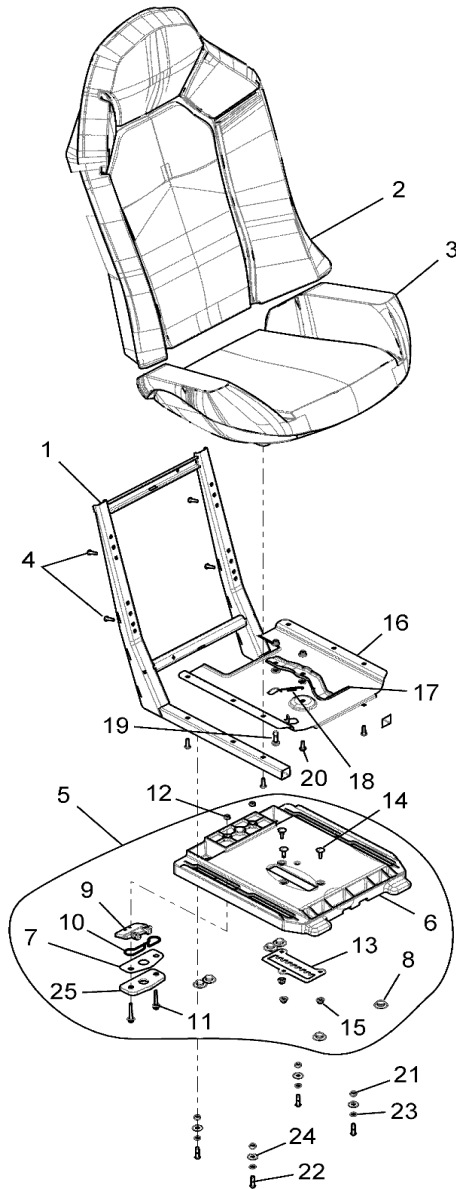

# BODY, REAR RACK AND FENDERS

2018 RZR RZR 900 60 INCH EU/TRACTOR (R09) - Z18VBE87F2/S87C2/CU

POS	SAP	Part Name	Qty
24	<a href="#">1011830</a>	LEVER, LATCH, SEAT	1
25	<a href="#">1040163</a>	PANEL, BOX, ACCESS, BLACK	1

# BODY, SEAT ASM. AND SLIDER

2018 RZR RZR 900 60 INCH EU/TRACTOR (R09) - Z18VBE87F2/S87C2/CU

POS	SAP	Part Name	Qty
1	<a href="#">1039345</a>	FRAME, SEAT	2
2	<a href="#">1040198</a>	ASM-SEAT,BACK,BLACK [TO 12/19/2017]	2
2	<a href="#">1028603</a>	ASM-SEAT,BACK,BLACK [FROM 12/19/2017]	2
3	<a href="#">1040202</a>	ASM-SEAT BTM,BLACK	2
4	<a href="#">1014427</a>	SCREW	16
5	<a href="#">1039388</a>	ASM-BASE,SEAT [INCL. 6-12,25][QTY 2 FOR B2]	1
6	<a href="#">1039570</a>	SEAT-BASE	2
7	<a href="#">1039523</a>	PLATE, SEAT LATCH	1
8	<a href="#">1039539</a>	GROMMET, SEAT BASE	12
9	<a href="#">1011830</a>	LEVER, LATCH, SEAT	1
10	<a href="#">1014064</a>	SPRING, LATCH, SEAT	1
11	<a href="#">1039663</a>	SCREW	2
12	<a href="#">1039773</a>	NUT-6MM X 1 NYLOK-Z	2
13	<a href="#">1039520</a>	BRACKET, SEAT SLIDER ADJUSTMENT PLATE	1
14	<a href="#">1039712</a>	BOLT, CARRIAGE	6
15	<a href="#">1014499</a>	NUT- M8X1.25, FLG, NYLOC-OLIVE D	3
16	<a href="#">1039527</a>	BRACKET, SEAT SLIDER MOUNTING PLATE	2
17	<a href="#">1033334</a>	BRACKET, SEAT SLIDER LEVER	2
18	<a href="#">1039605</a>	SPRING	2
19	<a href="#">1039706</a>	BOLT, SHOULDER	2
20	<a href="#">1039709</a>	BOLT, SHOULDER	2
21	<a href="#">1039531</a>	TUBE, SPACER	4
22	<a href="#">1039739</a>	SCREW	8
23	<a href="#">1039795</a>	WASHER, SPRING LOCK	8
24	<a href="#">1039798</a>	WASHER, FLAT	8
25	<a href="#">1011896</a>	LATCH, COVER PLATE, BLACK	2