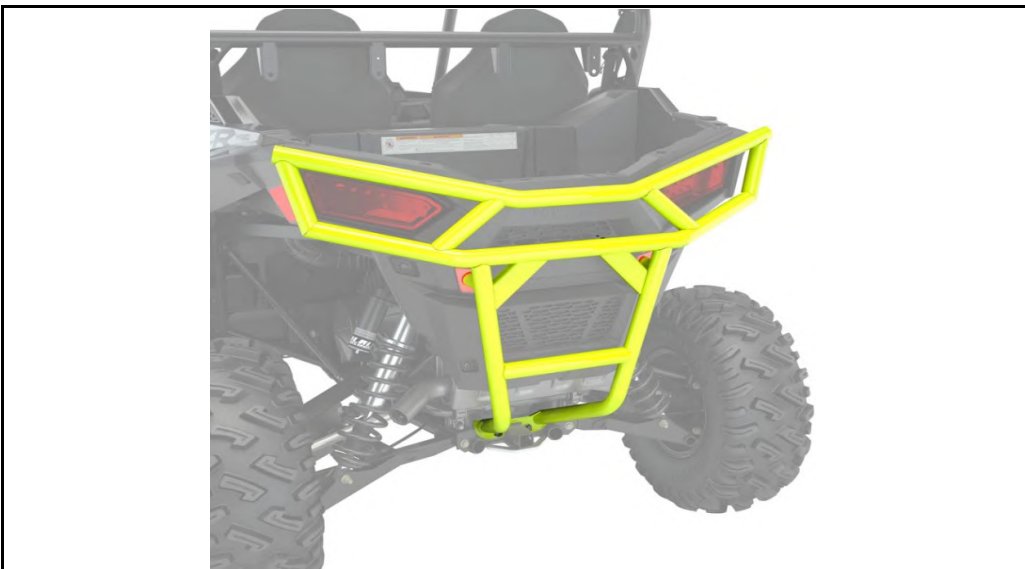

Rear Deluxe Bumper | Part # 2881590-630