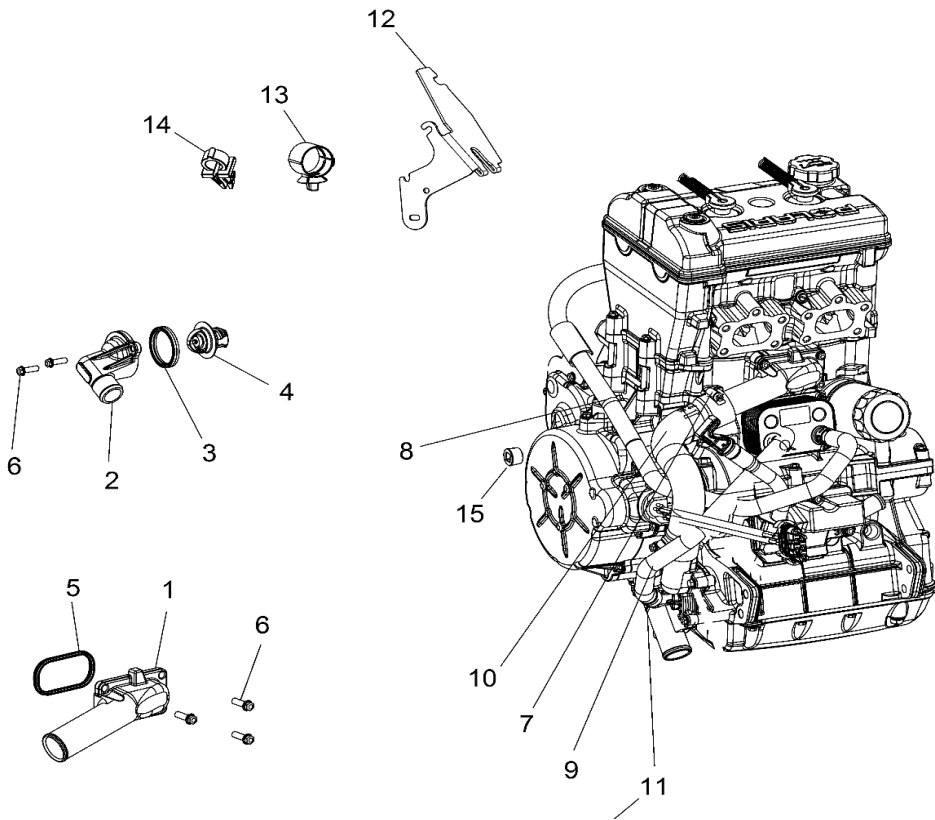

ENGINE, COOLING, THERMOSTAT AND BYPASS

2018 RZR RZR 900 60 INCH EU/TRACTOR (R09) - Z18VBE87F2/S87C2/CU

POS	SAP	Part Name	Qty
1	1039588	COVER, WATER INLET, CAST	1
2	1040403	COVER, THERMOSTAT	1
3	1011797	SEAL, THERMOSTAT	1
4	1014030	THERMOSTAT	1
5	1039596	GASKET, WATER, INLET	1
6	1039698	SCREW	5
7	1039628	CLAMP, HOSE	2
8	1040404	HOSE, BYPASS LINE	1
9	1039542	HOSE-OIL COOLER OUTLET	1
10	1028624	HOSE-WATER PUMP OUT,FORMED	1
11	1039625	CLAMP, HOSE, SPRING	4
12	1040405	BRACKET, BYPASS SHIFTER	1
13	1040406	CLIP, HOSE	1
14	1040407	CLIP, WIRE	1
15	1039611	PLUG-HEX SCKT,W/O-RING,M20X1.5	1