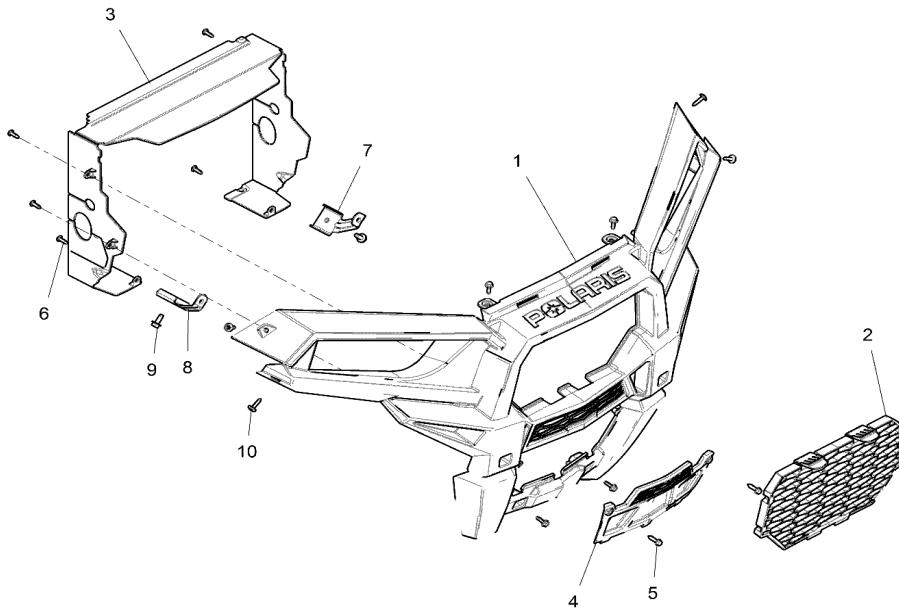

BODY, FRONT BUMPER

2018 RZR RZR 900 60 INCH EU/TRACTOR (R09) - Z18VBE87F2/S87C2/CU

POS	SAP	Part Name	Qty
1	1011912	FASCIA-FRONT,EU,BLK	1
2	1011879	GRILLE, FRONT FASCIA, BLACK	1
3	1039288	SHROUD, RADIATOR, FRONT, BLACK	1
4	1011890	COVER, WINCH, BLACK	1
5	1039658	SCREW	2
6	1045772	SCREW	6
7	1039515	BRACKET, BUMPER MOUNT, FRONT, UPPER, LH	1
8	1039516	BRACKET, BUMPER MOUNT, FRONT, UPPER, RH	1
9	1039688	BOLT	2
10	1014459	SCR-TXTH-M6X1.0X25 ZFB	10