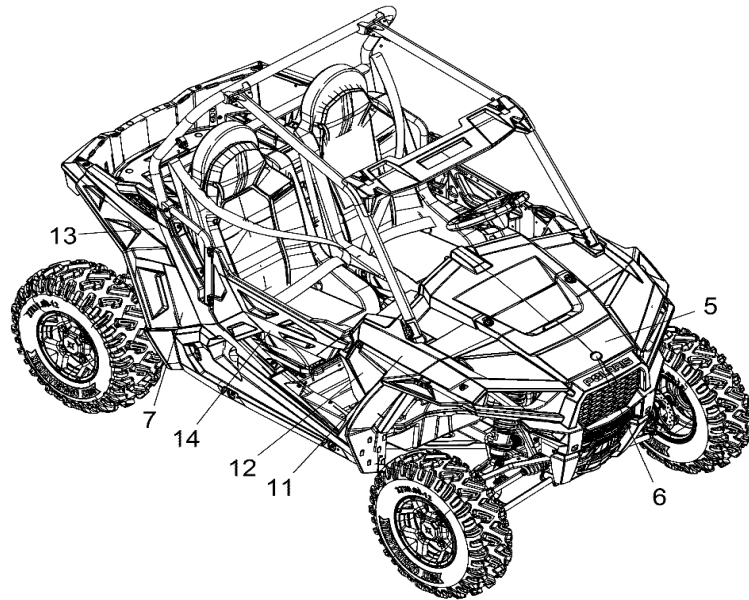

BODY, DECALS

2018 RZR RZR 900 60 INCH EU/TRACTOR (R09) - Z18VBE87F2/S87C2/CU

POS	SAP	Part Name	Qty
15	1040120	DECAL-IGNITION,LIGHTING	1
16	1040121	DECAL-WARN,JACKING POINT [C2][CU]	1
17	1040122	DECAL-WARN,HOT SURFACE [C2][CU]	2
18	1040123	DECAL-WARN,GREASING POINT [C2][CU]	1
19	1014227	DECAL-DOOR, TOP, LH [CU]	1
19	1014228	DECAL-DOOR, TOP, RH [CU]	1
20	1014229	DECAL-DOOR, BTM, LH [CU]	1
20	1014230	DECAL-DOOR, BTM, RH [CU]	1
21	1039652	DECAL-WARN, INTAKE [ON AIR BOX]	1