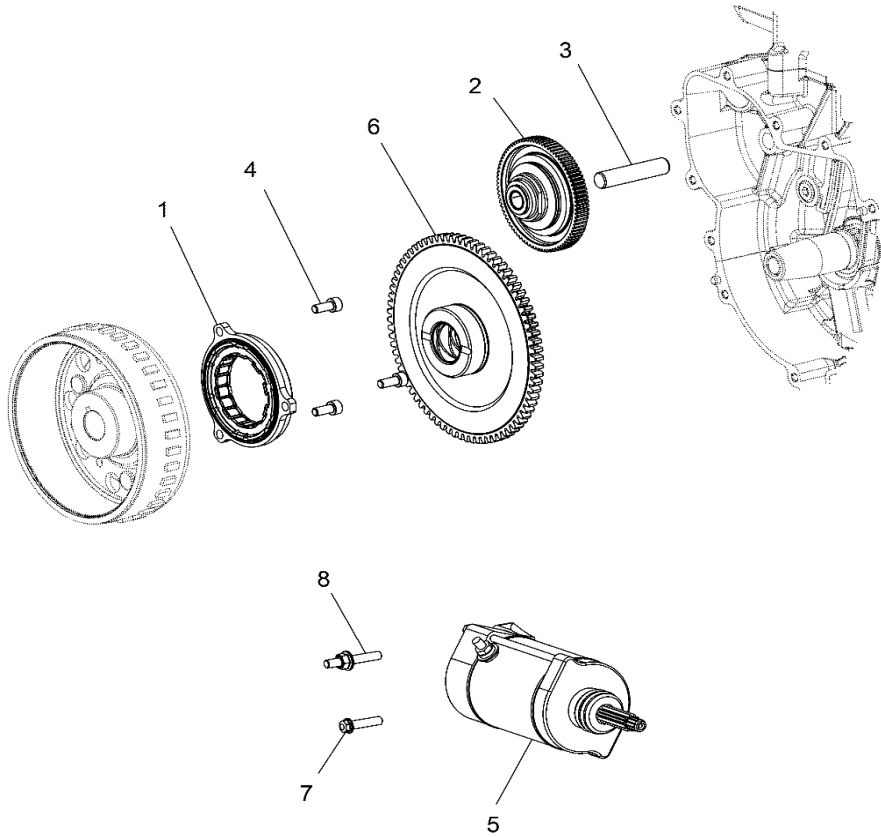

# ENGINE, STARTER AND DRIVE

2018 RZR RZR 900 60 INCH EU/TRACTOR (R09) - Z18VBE87F2/S87C2/CU

POS	SAP	Part Name	Qty
1	<a href="#">1002291</a>	ASM-SPRAG CLUTCH,HUB,STARTER	1
2	<a href="#">1007014</a>	ASM., TORQUE LIMIT GEAR	1
3	<a href="#">1007006</a>	PIN, TORQUE LIMIT GEAR	1
4	<a href="#">1014428</a>	SCREW	3
5	<a href="#">1009586</a>	STARTER-9T,CW	1
6	<a href="#">1002282</a>	ASM., GEAR, STARTER , CRANK	1
7	<a href="#">1039744</a>	SCREW	1
8	<a href="#">1039736</a>	STUD, DOUBLE, END	1