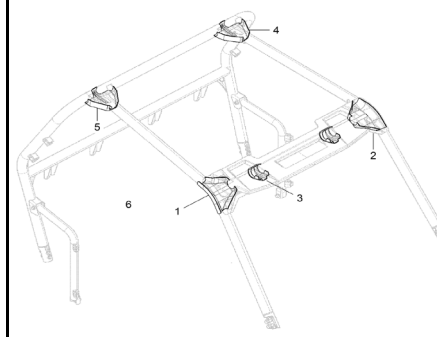

1 - BODY

2 - BRAKES

3 - CHASSIS

4 - DRIVE TRAIN

5 - ELECTRICAL

6 - ENGINE

7 - OWNERS MANUAL

8 - STEERING

9 - SUSPENSION

10 - WHEELS

11 - Accessories