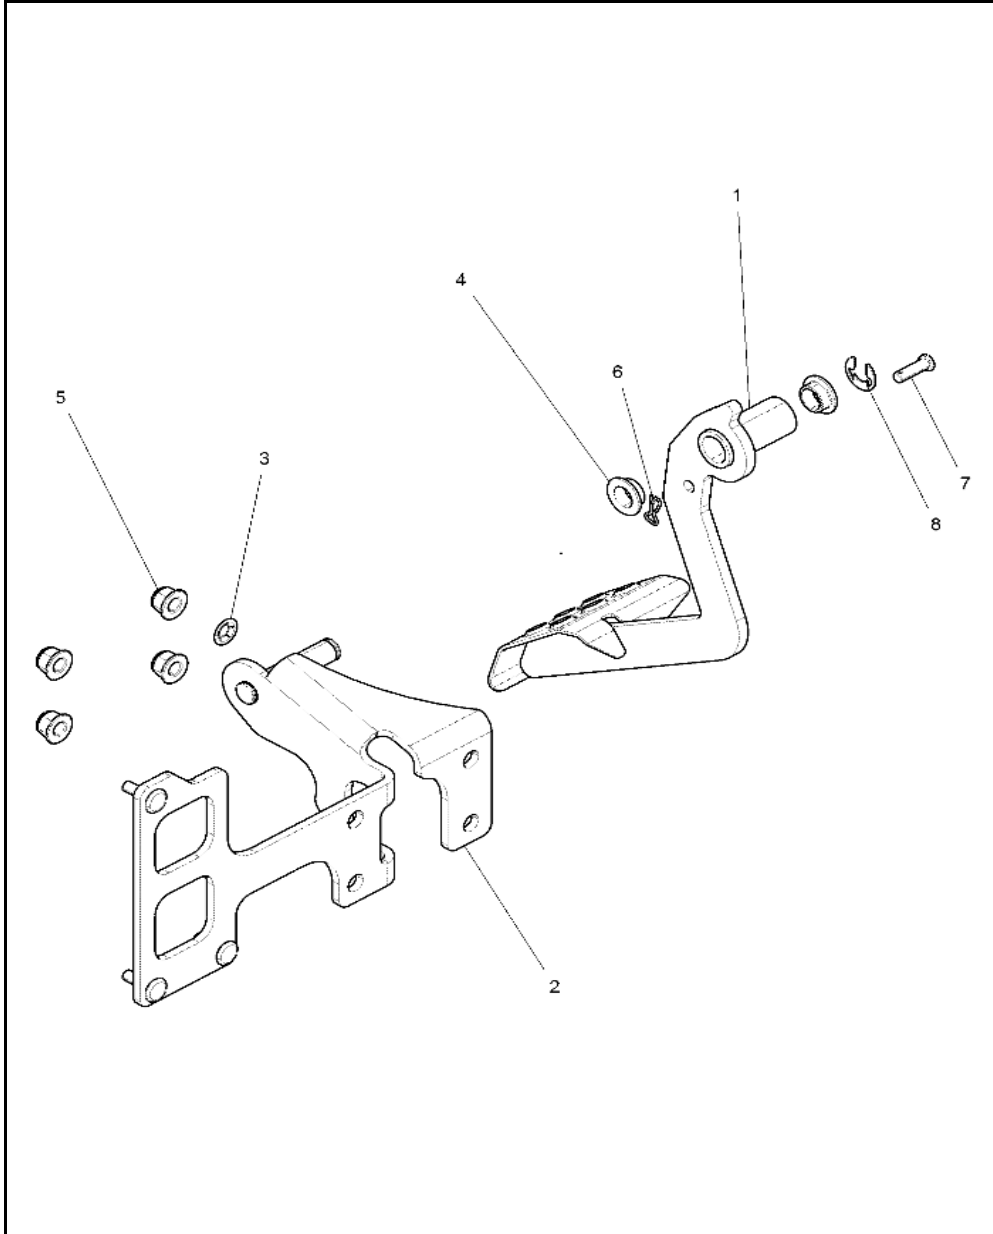

BRAKES, PEDAL AND MASTER CYLINDER

2018 RZR RZR 900 60 INCH EU/TRACTOR (R09) - Z18VBE87F2/S87C2/CU

POS	SAP	Part Name	Qty
1	1001526	WELD-BRAKE PEDAL,M.BLK	1
2	1039823	WELD-PEDAL MNT,BLK	1
3	1039776	NUT, PAL	1
4	1039567	BUSHING, PEDAL PIVOT	2
5	1014499	NUT- M8X1.25, FLG, NYLOC-OLIVE D	4
6	1039808	PIN, CLIP	1
7	1039809	PIN, CLEVIS	1
8	1039821	RING, RETAINING	1