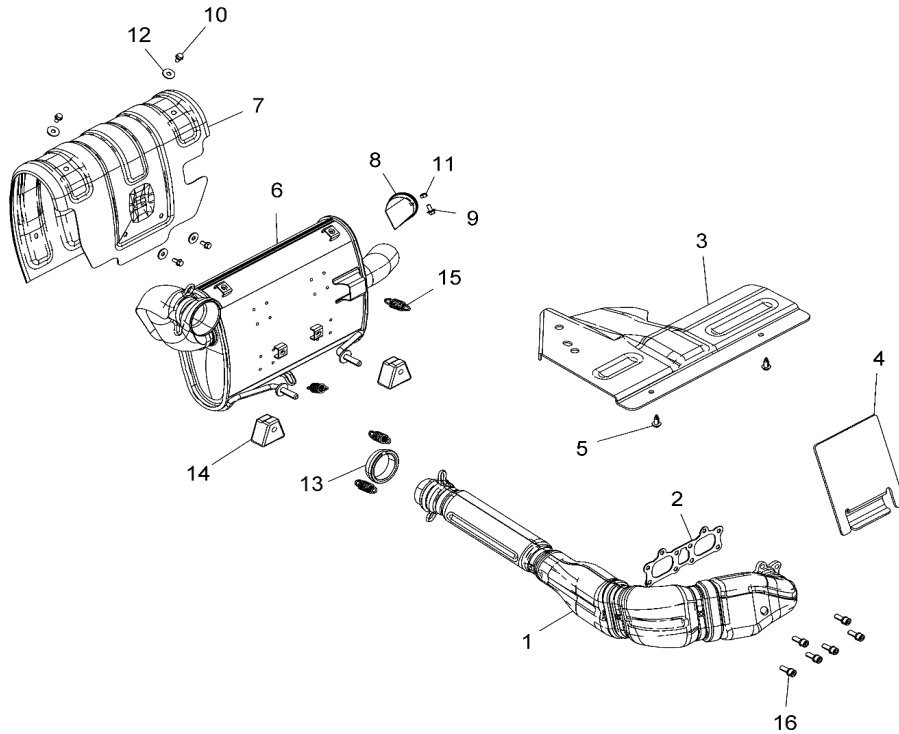

ENGINE, EXHAUST SYSTEM

2018 RZR RZR 900 60 INCH EU/TRACTOR (R09) - Z18VBE87F2/S87C2/CU

POS	SAP	Part Name	Qty
1	1040432	ASM., HEADPIPE	1
2	1008814	GASKET, EXHAUST SEAL	1
3	1040433	SHIELD, FRONT BOX	1
4	1045268	SHIELD-ACCESS PANEL	1
5	1014589	RIVET-TUFLOK,.315-.325X.787	2
6	1040434	ASM., SILENCER [INCL. 7-12]	1
7	1040435	SHIELD, SILENCER	1
8	1040436	SPARK ARRESTOR	1
9	1039661	SCREW	1
10	1040437	SCREW	6
11	1039777	NUT	1
12	1040438	WASHER	6
13	1008815	SEAL, EXHAUST	1
14	1039569	MOUNT, ISOLATOR	2
15	1013996	SPRING, EXHAUST	4
16	1039711	SCREW	6