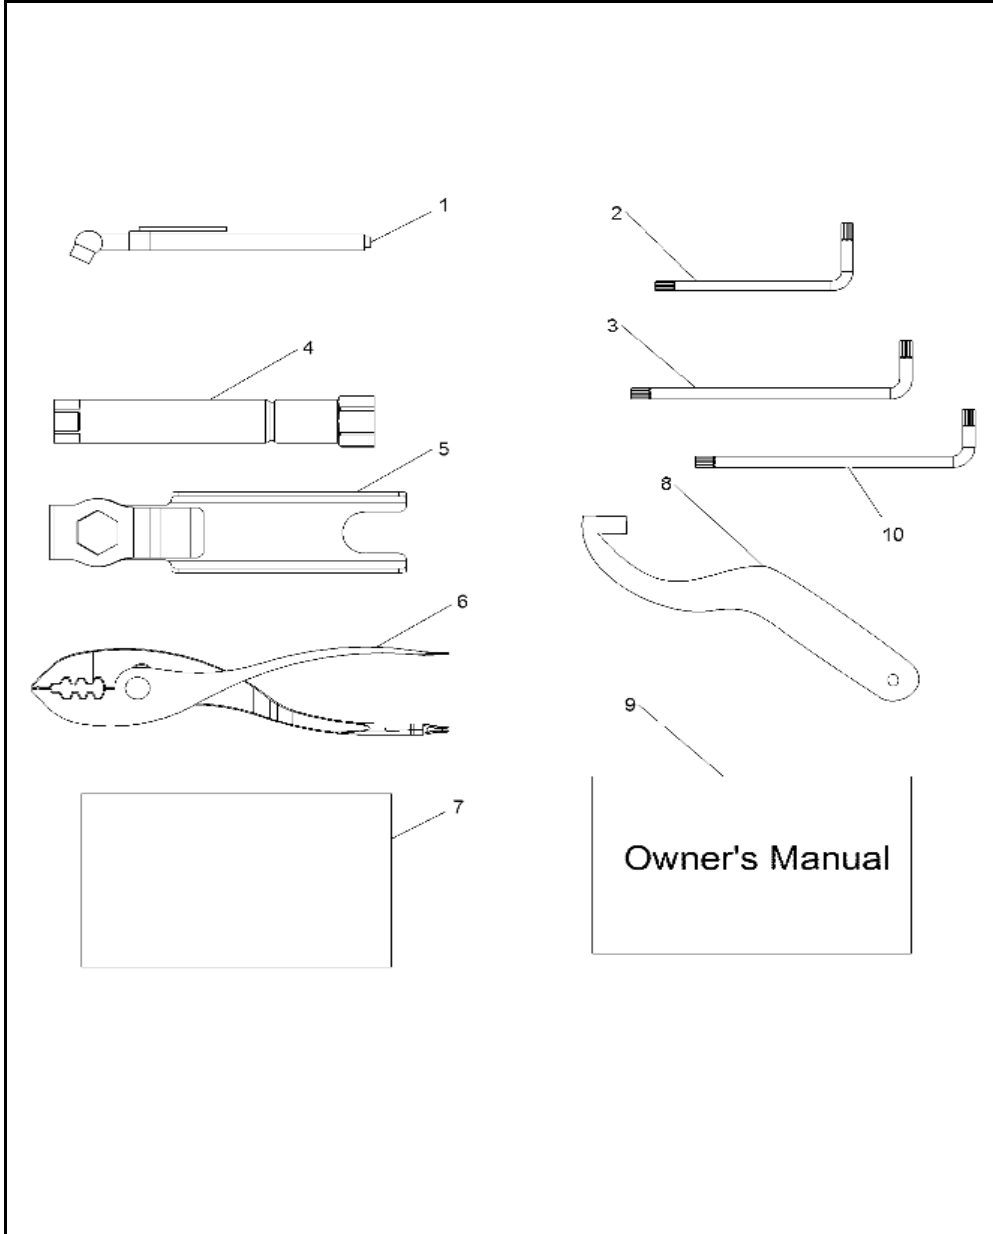

REFERENCE, OWNERS MANUAL AND TOOL KIT

2018 RZR RZR 900 60 INCH EU/TRACTOR (R09) - Z18VBE87F2/S87C2/CU

POS	SAP	Part Name	Qty
	1006632	KIT, TOOL [INCL. 2-6,8,10]	1
1	1039402	GAUGE, TIRE PRESSURE	1
2	1039400	WRENCH, TORX, T-25	1
3	1040163	WRENCH, TORX, T-27	1
4	1040163	SOCKET, SPARK PLUG	1
5	1040163	HANDLE, SPARK PLUG	1
6	1039401	PLIERS, COMBO	1
7	1039394	POUCH, TOOL KIT	1
8	1039834	WRENCH-SPAN/SPREADER,BLK	1
9	1046440	MAN-OWN, 18 RZR 900 TR [C2][CU]	1
9	1046441	MAN-OWN, 18 RZR 900 MD/EU [F2]	1
10	1039403	WRENCH, TORZ, T-40	1