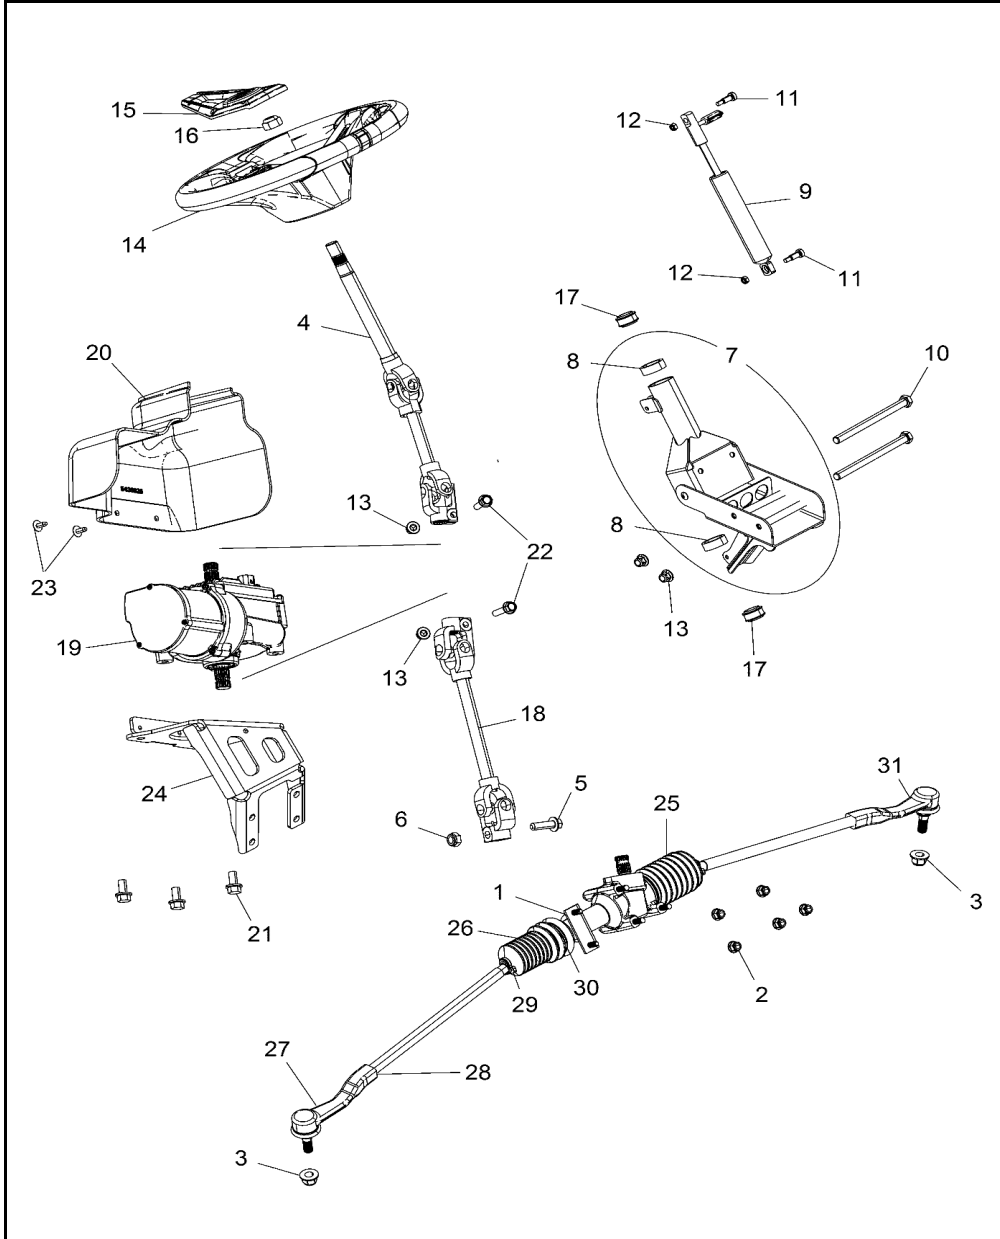

# STEERING, POWER STEERING ASM.

2018 RZR RZR 900 60 INCH EU/TRACTOR (R09) - Z18VBE87F2/S87C2/CU

POS	SAP	Part Name	Qty
31	1014041	ROD, END, TAPERED, LH	1