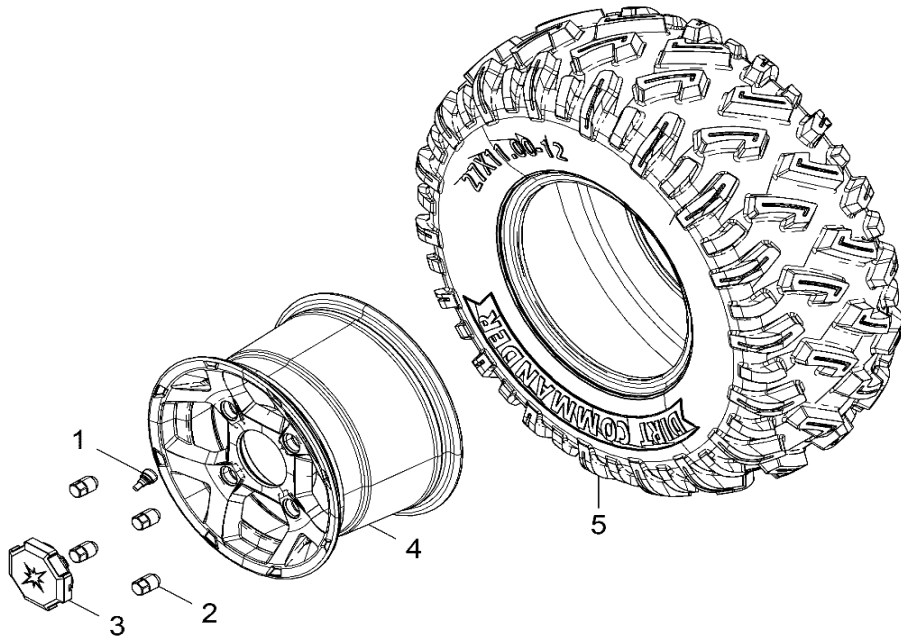

WHEELS, REAR

2018 RZR RZR 900 60 INCH EU/TRACTOR (R09) - Z18VBE87F2/S87C2/CU

POS	SAP	Part Name	Qty
1	1003489	VALVE-RIM	2
2	1014505	NUT-WHEEL,M12X1.5,TAPERED	8
3	1003468	CAP-RIM,BLK	2
4	1003470	RIM-RR,12X8,CAST,50.1OFST,FLBK	2
5	1040526	TIRE-REAR,27X11-12,EMARK	2