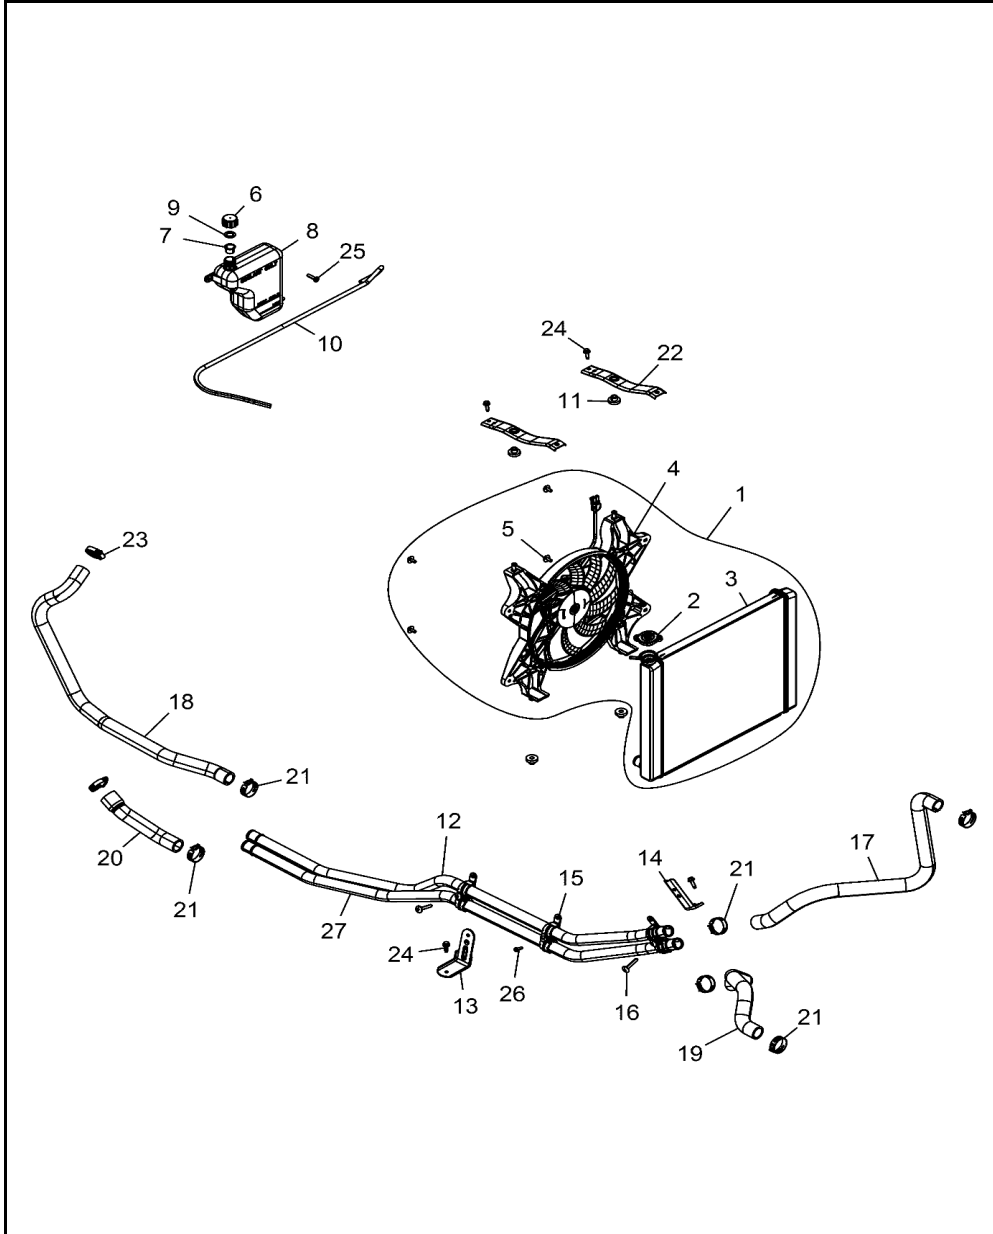

ENGINE, COOLING SYSTEM

2018 RZR RZR 900 60 INCH EU/TRACTOR (R09) - Z18VBE87F2/S87C2/CU

POS	SAP	Part Name	Qty
1	1046435	ASM-RADIATOR [INCL. 2-5]	1
2	1002465	CAP-PRESSURE	1
3	1002474	ASM-RADIATOR,CORE	1
4	1040398	FAN, ASM.	1
5	1039700	SCR-HXFL-M6X1.0X16 8.8 ZPB	4
6	1011820	CAP, OVER FLOW BOTTLE, DRILLED	1
7	1011824	PLUG, CAP	1
8	1039565	TANK, SURGE	1
9	1012347	GASKET, OVER FLOW CAP	1
10	1039913	LINE, FUEL	AR
11	1039287	GROMMET, FLANGED	4
12	1045241	TUBE-COOLANT,1"	1
13	1039886	BRACKET, COOLANT TUBE, BLACK	1
14	1039890	BRACKET, COOLANT TUBE, BLACK	1
15	1039574	BRACKET, COOLANT TUBE	3
16	1039714	SCREW	2
17	1039546	HOSE, UPPER, RADIATOR	1
18	1046436	HOSE, ENGINE OUTLET, REAR	1
19	1011804	HOSE, LOWER, RADIATOR, LONG	1
20	1040401	HOSE, ENGINE INLET, REAR	1
21	1039621	SPRINGBAND, CLAMP	6
22	1039039	BRACKET, UPPER RADIATOR MOUNT, BLACK	2
23	1039628	CLAMP, HOSE	2
24	1039683	SCREW	4
25	1039666	SCREW	2
26	1014423	SCREW	1
27	1045240	TUBE-COOLANT,1"	1