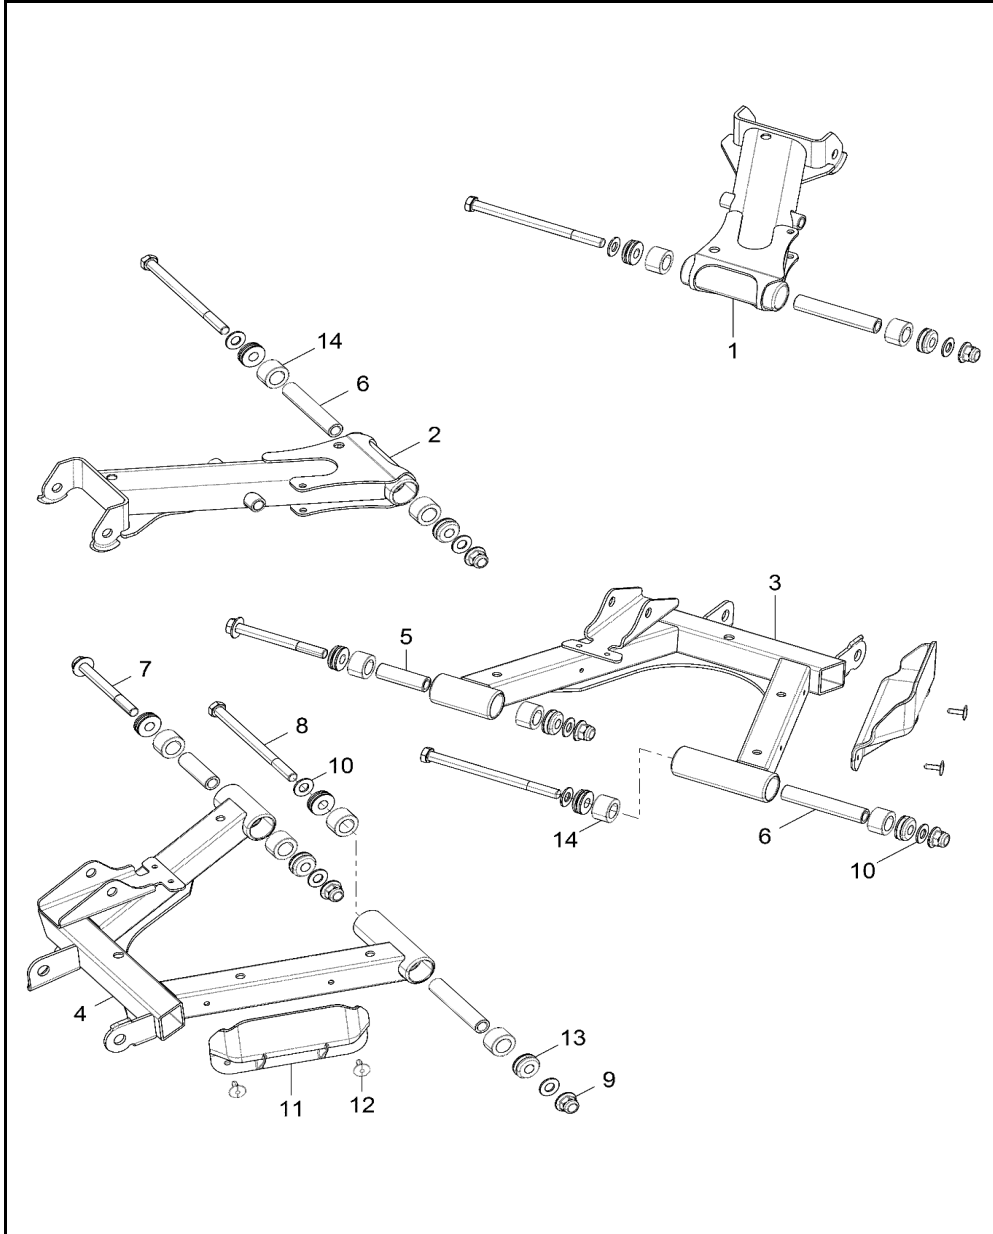

SUSPENSION, REAR CONTROL ARMS

2018 RZR RZR 900 60 INCH EU/TRACTOR (R09) - Z18VBE87F2/S87C2/CU

POS	SAP	Part Name	Qty
1	1001512	WELD-A-ARM,REAR,UPR,LH,60,BLK	1
2	1001513	WELD-A-ARM,REAR,UPR,RH,60,BLK	1
3	1001514	WELD-A-ARM,REAR,LWR,LH,60,BLK	1
4	1001515	WELD-A-ARM,REAR,LWR,RH,60,BLK	1
5	1011216	SHAFT-PIVOT,SHORT,M10	2
6	1011217	SHAFT-PIVOT,LONG,M10	4
7	1014442	SCREW, HEX FLANGE	2
8	1040485	SCREW	4
9	1014500	NUT	6
10	1014520	WASHER	10
11	1011913	SHIELD-CV,REAR,BLK	2
12	1014565	RIVET	4
13	1003526	ASM-PIVOT CAP,SEALED,M10	12
14	1011925	BUSHING-STANDARD,SUSP,M10	12