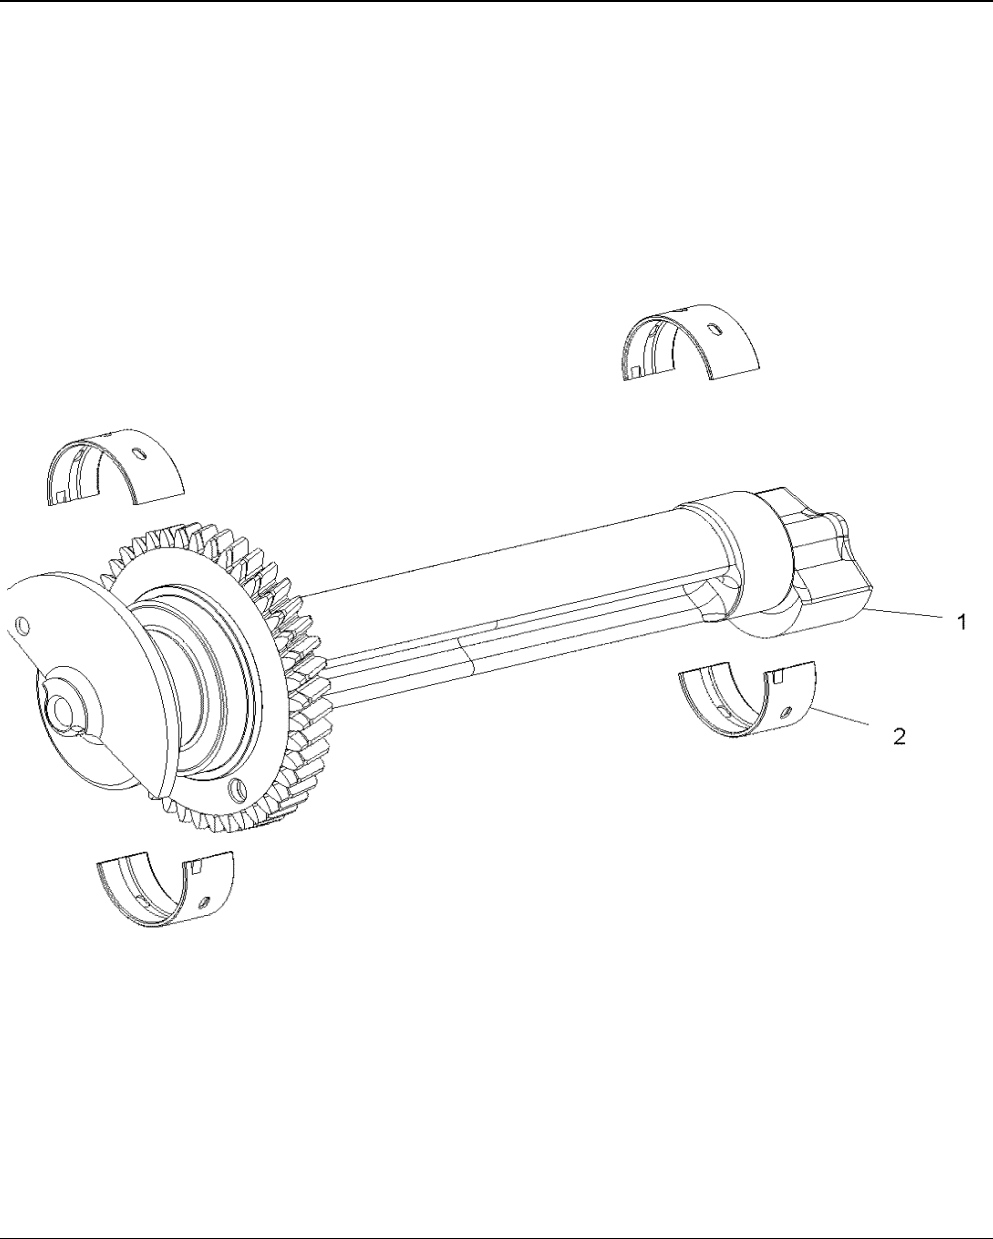

ENGINE, BALANCER

2018 RZR RZR 900 60 INCH EU/TRACTOR (R09) - Z18VBE87F2/S87C2/CU

POS	SAP	Part Name	Qty
1	1040396	ASM., BALANCE SHAFT	1
2	1028596	BEARING, BALANCE SHAFT	4