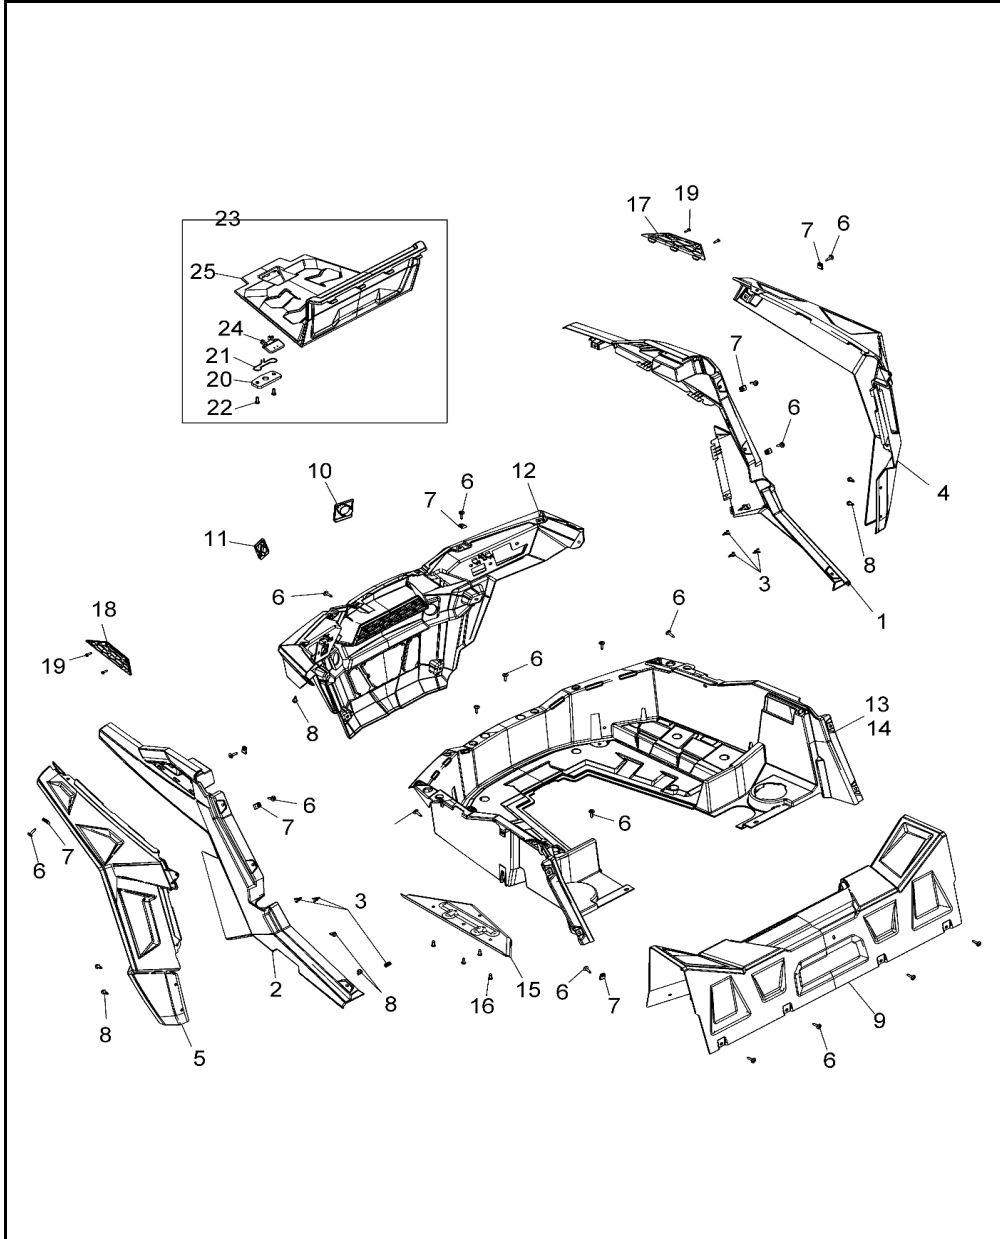

BODY, REAR RACK AND FENDERS

2018 RZR RZR 900 60 INCH EU/TRACTOR (R09) - Z18VBE87F2/S87C2/CU

POS	SAP	Part Name	Qty
24	1011830	LEVER, LATCH, SEAT	1
25	1040163	PANEL, BOX, ACCESS, BLACK	1