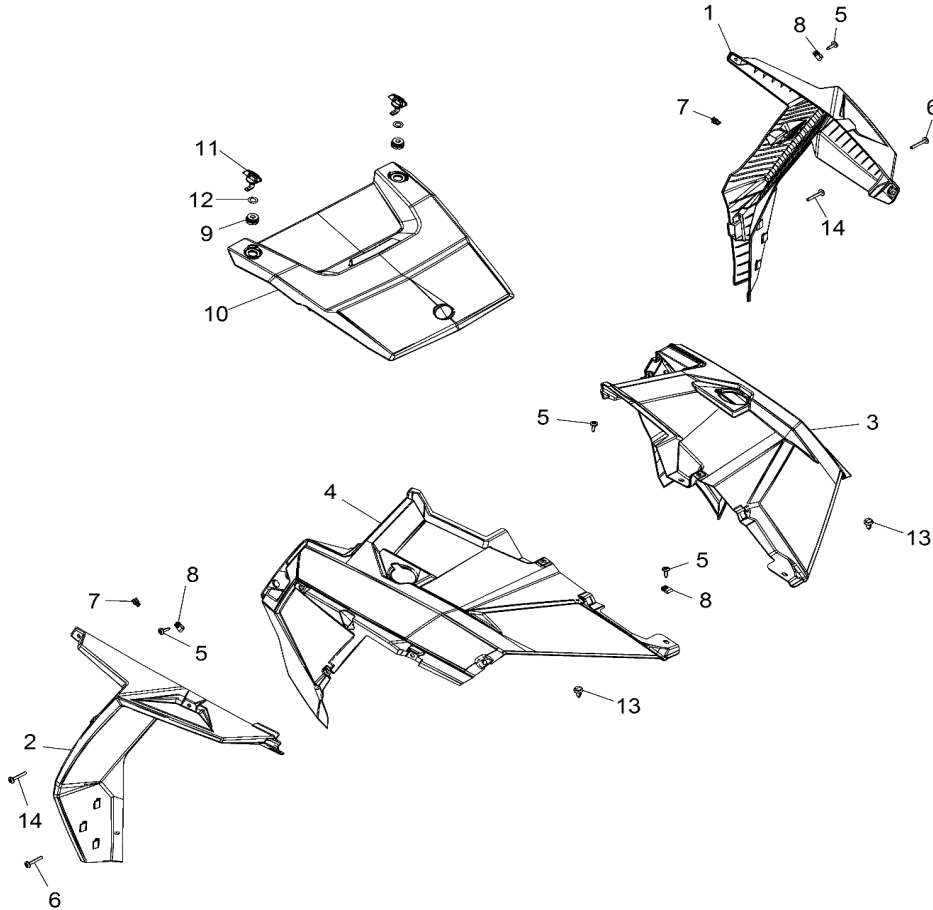

BODY, HOOD AND FRONT BODY WORK

2018 RZR RZR 900 60 INCH EU/TRACTOR (R09) - Z18VBE87F2/S87C2/CU

POS	SAP	Part Name	Qty
1	1011869	FENDER-FRONT FLAIR,LH,BLK [F2]	1
1	1040140	FENDER-FRONT MAIN FLAIR,LH,BLK	1
2	1011870	FENDER-FRONT FLAIR,RH,BLK [F2]	1
2	1011949	FENDER-FRONT MAIN FLAIR,RH,BLK	1
3	1028607	FENDER, FRONT, LH, WHITE LIGHTNING [C2][F2]	1
3	1046420	FENDER-FR,PNTD,LH,GH.GRAY [CU]	1
4	1011876	FENDER, FRONT, RH, WHITE LIGHTNING [C2][F2]	1
4	1046421	FENDER-FR,PNTD,RH,GH.GRAY [CU]	1
5	1014459	SCR-TXTH-M6X1.0X25 ZFB	AR
6	1014467	SCREW	2
7	1014466	CLIP-DASH, TRIM, METAL	7
8	1014509	NUT, U-TYPE	AR
9	1011795	GROMMET, LATCH	2
10	1011877	HOOD, CENTER, BLACK	1
11	1014070	LATCH, 1/4 TURN	2
12	1014517	WASHER	2
13	1014589	RIVET, TUFLOK	AR
14	1014468	SCREW	2