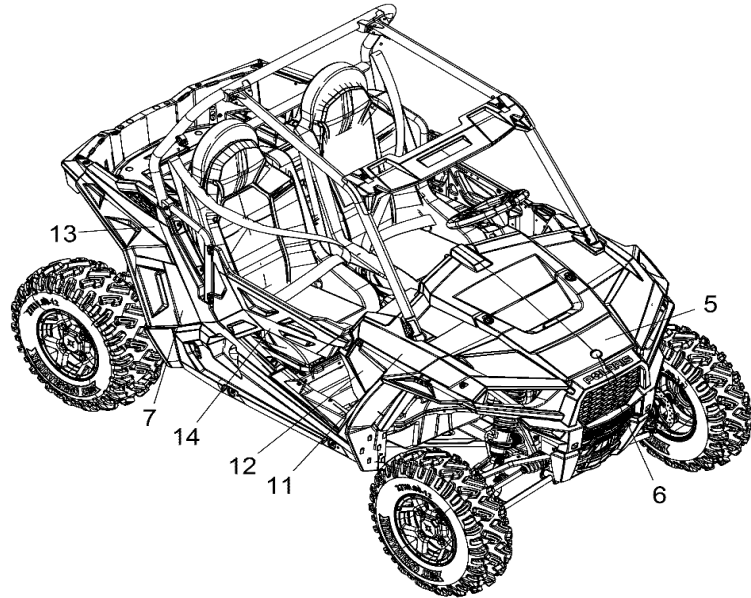

BODY, DECALS

2018 RZR RZR 900 60 INCH EU/TRACTOR (R09) - Z18VBE87F2/S87C2/CU

POS	SAP	Part Name	Qty
1	1039647	DECAL-WARN,GENERAL,TOP,EU [F2]	1
1	1040105	DECAL-WARN,GENERAL,TOP,EU,TR [C2][CU]	1
2	1039648	DECAL-WARN,GENERAL,BTM,EU	1
3	1039649	DECAL-WARN,GENERAL,MID,EU	1
4	1039644	DECAL-WARN,CLUTCH COVER,EU	1
5	1046415	DECAL-HOOD CNTR,S [CU]	1
6	1014053	LOGO-POLARIS STAR	1
7	1014188	DECAL-RR.FNDR,BTM,S,LH [C2][F2]	1
7	1014189	DECAL-RR.FNDR,BTM,S,RH [C2][F2]	1
7	1014200	DECAL-RR.FNDR,SIDE,BTM,S,LH [CU]	1
7	1014201	DECAL-RR.FNDR,SIDE,BTM,S,RH [CU]	1
8	1014165	DECAL, POLARIS, WHITE	2
9	1040109	DECAL-WARN,PASS/TIREPR,RZR,EU	1
10	1045540	DECAL-HITCH,RZR,EU [F2]	1
11	1014182	DECAL-FR.FNDR,SIDE,TOP,900,LH [C2][F2]	1
11	1014183	DECAL-FR.FNDR,SIDE,TOP,900,RH [C2][F2]	1
11	1014192	DECAL-FR.FNDR,SIDE,TOP,900,LH [CU]	1
11	1014193	DECAL-FR.FNDR,SIDE,TOP,900,RH [CU]	1
12	1014190	DECAL-FR.FNDR,SIDE,BTM,EPS,LH [C2][F2]	1
12	1014191	DECAL-FR.FNDR,SIDE,BTM,EPS,RH [C2][F2]	1
12	1014194	DECAL-FR.FNDR,SIDE,BTM,EPS,LH [CU]	1
12	1014195	DECAL-FR.FNDR,SIDE,BTM,EPS,RH [CU]	1
13	1014184	DECAL-RR.FNDR,TOP,LH [C2][F2]	1
13	1014185	DECAL-RR.FNDR,TOP,RH [C2][F2]	1
13	1014198	DECAL-RR.FNDR,SIDE,TOP,RZR,LH [CU]	1
13	1014199	DECAL-RR.FNDR,SIDE,TOP,RZR,RH [CU]	1
14	1014186	DECAL-DOOR,LH [C2][F2]	1
14	1014187	DECAL-DOOR,RH [C2][F2]	1
14	1014196	DECAL-DOOR,LH [CU]	1
14	1014197	DECAL-DOOR,RH [CU]	1