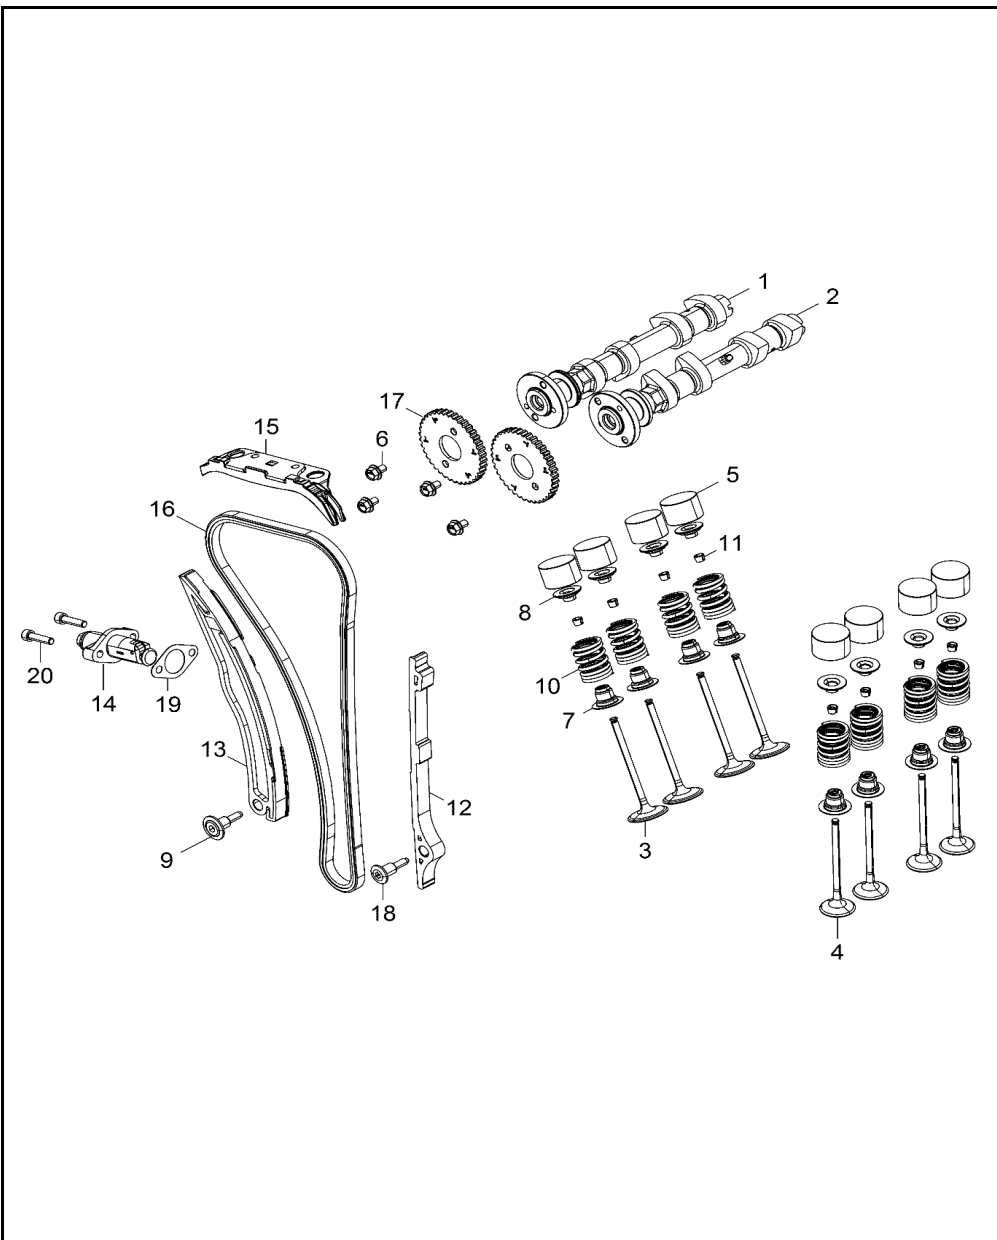

# ENGINE, VALVES AND CAMSHAFTS

2018 RZR RZR 900 60 INCH EU/TRACTOR (R09) - Z18VBE87F2/S87C2/CU

POS	SAP	Part Name	Qty
5	<a href="#">1039864</a>	TAPPET, VALVE, GRADED, 5.050	AR
5	<a href="#">1039865</a>	TAPPET, VALVE, GRADED, 5.075	AR
5	<a href="#">1039866</a>	TAPPET, VALVE, GRADED, 5.100	AR
5	<a href="#">1039867</a>	TAPPET, VALVE, GRADED, 5.125	AR
5	<a href="#">1039868</a>	TAPPET, VALVE, GRADED, 5.150	AR
5	<a href="#">1039869</a>	TAPPET, VALVE, GRADED, 5.175	AR
5	<a href="#">1039870</a>	TAPPET, VALVE, GRADED, 5.200	AR
5	<a href="#">1039871</a>	TAPPET, VALVE, GRADED, 5.225	AR
5	<a href="#">1039872</a>	TAPPET, VALVE, GRADED, 5.250	AR
5	<a href="#">1039873</a>	TAPPET, VALVE, GRADED, 5.275	AR
5	<a href="#">1039874</a>	TAPPET, VALVE, GRADED, 5.300	AR
5	<a href="#">1039875</a>	TAPPET, VALVE, GRADED, 5.325	AR
5	<a href="#">1039876</a>	TAPPET, VALVE, GRADED, 5.350	AR
5	<a href="#">1039877</a>	TAPPET, VALVE, GRADED, 5.375	AR
5	<a href="#">1039878</a>	TAPPET, VALVE, GRADED, 5.400	AR
5	<a href="#">1039879</a>	TAPPET, VALVE, GRADED, 5.425	AR
5	<a href="#">1039880</a>	TAPPET, VALVE, GRADED, 5.450	AR
6	<a href="#">1039728</a>	SCREW	4
7	<a href="#">1008817</a>	SEAT W/SEAL	8
8	<a href="#">1039504</a>	RETAINER, VALVE	8
9	<a href="#">1039765</a>	BOLT, SHOULDER	1
10	<a href="#">1040458</a>	SPRING, VALVE	8
11	<a href="#">1039631</a>	KEEPER, VALVE	16
12	<a href="#">1007004</a>	GUIDE, CAMCHAIN, FIXED	1
13	<a href="#">1007005</a>	GUIDE, CAMCHAIN, TENSIONER	1
14	<a href="#">1028597</a>	TENSIONER-RATCHETING,MECH	1
15	<a href="#">1039411</a>	GUIDE-CAMCHAIN, TOP, ARC	1
16	<a href="#">1007398</a>	CHAIN, CAMSHAFT	1
17	<a href="#">1039417</a>	SPROCKET, CAM, DRIVEN	2
18	<a href="#">1039730</a>	BOLT, SHOULDER	1