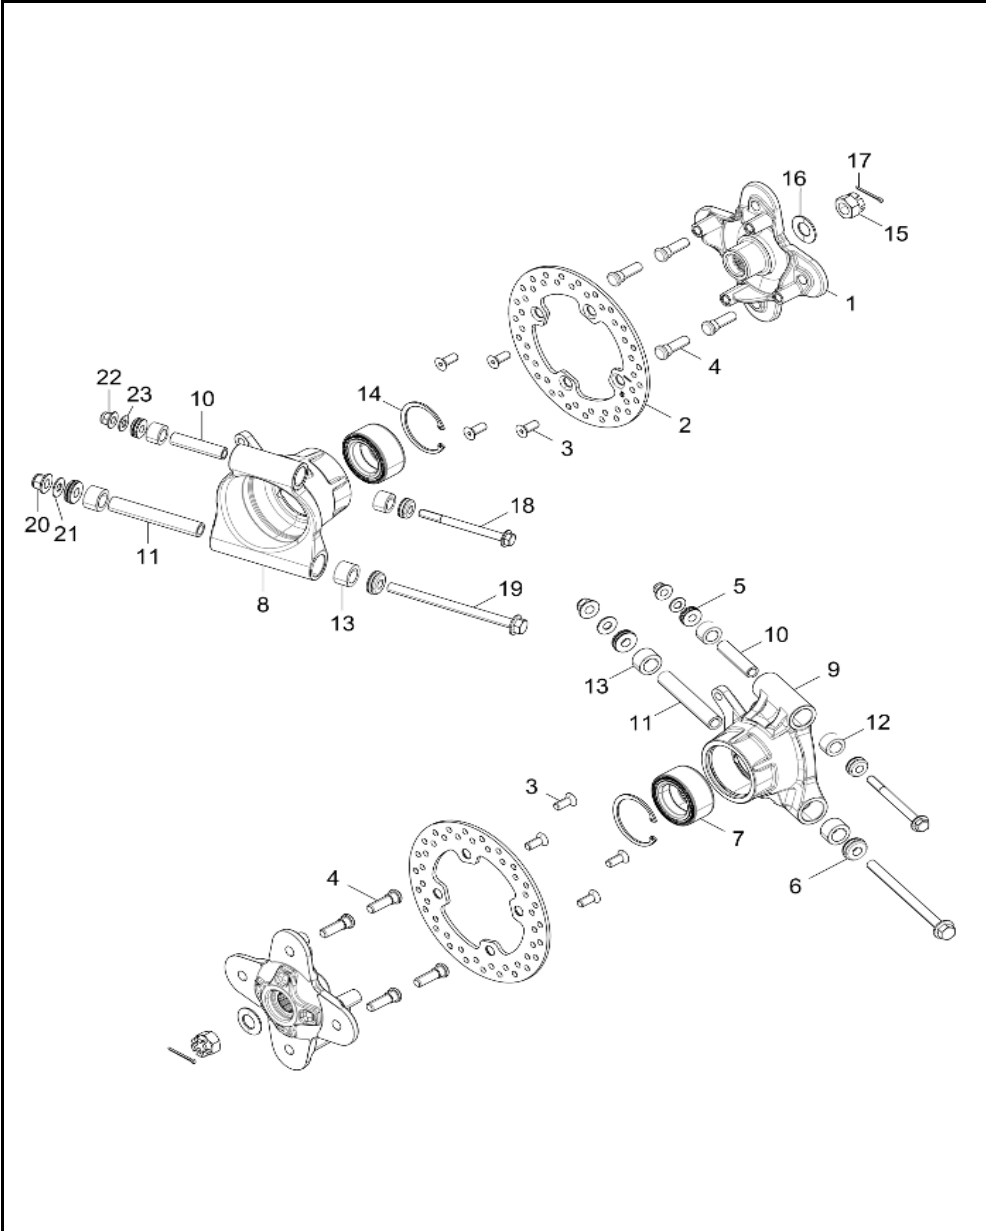

SUSPENSION, REAR CARRIER

2018 RZR RZR 900 60 INCH EU/TRACTOR (R09) - Z18VBE87F2/S87C2/CU

POS	SAP	Part Name	Qty
1	1011266	HUB-WHEEL,MACH,BLK	2
2	1011519	ROTOR,BRAKE	2
3	1014439	SCR-M10X1.5X20 8.8 TXCS FL ZOD	8
4	1014462	STUD-WHEEL,M12-1.5	8
5	1003526	ASM-PIVOT CAP,SEALED,M10	4
6	1003527	ASM-PIVOT CAP,SEALED,M12	4
7	1008451	BEARING-BALL,SEALED,44X72X33.1	2
7	1008460	BEARING-BALL,SEALED,44X72X33.1 (HEAVY DUTY) [OPTIONAL]	2
8	1040483	CARRIER-BEARING,WHEEL,LH	1
9	1040484	CARRIER-BEARING,WHEEL,RH	1
10	1011218	SHAFT-PIVOT,SHORT,M10	2
11	1011219	SHAFT-PIVOT,LONG,M12	2
12	1011925	BUSHING-STANDARD,SUSP,M10	4
13	1011926	BUSHING-STANDARD,SUSP,M12	4
14	1014620	RING-RETAINING,2.875,INTERNAL	2
15	1014502	NUT-M18X1.5,CASTLE,ZINC/YELLOW	2
16	1039806	WSHR-BLVL,19X42X4.5-5.08	2
17	1014587	PIN-COTTER 1/8X1 1/2-Y	2
18	1014458	SCREW, HEX FLANGE	2
19	1014485	SCREW, HEX FLANGE	2
20	1014501	NUT-M12X1.5,FLG,NYLOC-OLIVE D	2
21	1014521	WASHER-7/16 SAE,STF,THRU-HRD-Y	2
22	1014500	NUT-M10X1.25,FLG,NYLOC-OLIVE D	2
23	1014520	WASHER-3/8 FW SAE STL THRU-HRD	2