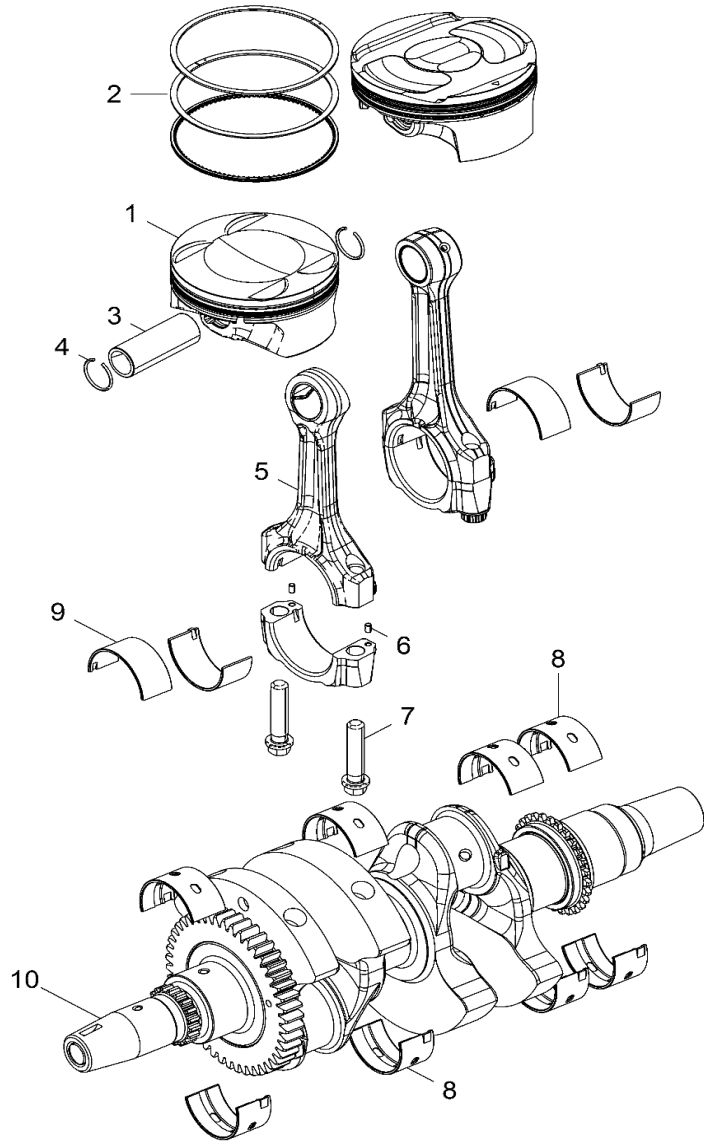

ENGINE, CRANKSHAFT AND PISTON

2018 RZR RZR 900 60 INCH EU/TRACTOR (R09) - Z18VBE87F2/S87C2/CU

POS	SAP	Part Name	Qty
1	1039376	ASM., PISTON 3022567 [INCL. 1 PISTON, 1 PIN, 1 RING SET, 2 CLIPS]	2
2	1039377	KIT, PISTON RINGS [INCL. 1 TOP, 1 MIDDLE AND 1 BOTTOM RING]	2
3	1039406	PIN, PISTON	2
4	1040420	RING, RETAINING	4
5	1040421	ASM., CONNECTING ROD, FORGED [INCL. 6,7]	2
6	1040422	PIN-DOWEL-SOL-M3X5 SUJ2	4
7	1040423	SCREW, CONNECTING ROD	4
8	1028584	BEARING, MAIN, WHITE	8
8	1028585	BEARING, MAIN, BLUE	8
8	1028586	BEARING, MAIN, GREEN	8
8	1028587	BEARING, MAIN, YELLOW	8
8	1028588	BEARING, MAIN, RED	8
9	1028589	BEARING, CONNECTING ROD, WHITE	4
9	1028590	BEARING, CONNECTING ROD, BLUE	4
9	1028591	BEARING, CONNECTING ROD, GREEN	4
9	1028592	BEARING, CONNECTING ROD, YELLOW	4
10	1040424	ASM., CRANKSHAFT	1