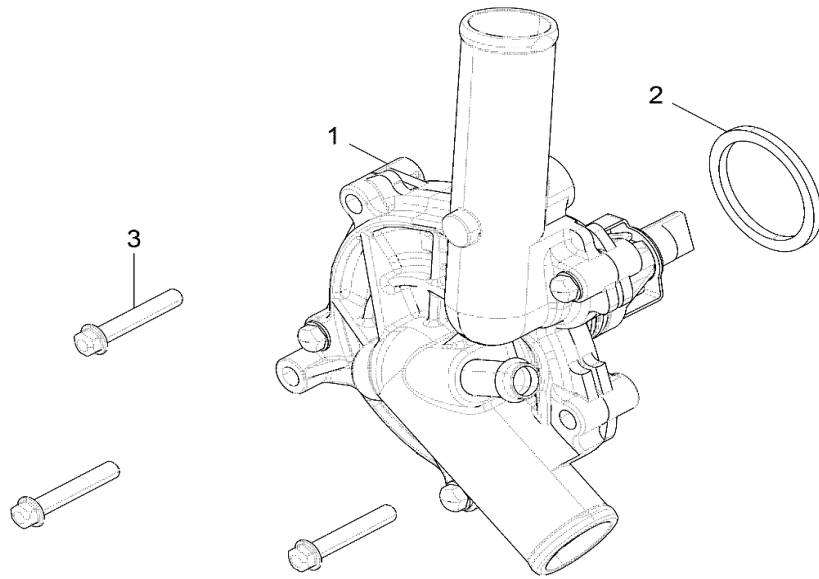

ENGINE, COOLING, WATERPUMP

2018 RZR RZR 900 60 INCH EU/TRACTOR (R09) - Z18VBE87F2/S87C2/CU

POS	SAP	Part Name	Qty
1	1040090	ASM-WATERPUMP [INCL 4-12]	1
2	1039601	FILTER-WP	1
3	1014452	SCREW	3
4	1040409	WASHER, WATERPUMP,RETAINER	1
5	1040410	O-RING	2
6	1040411	SHAFT, WATERPUMP,	1
7	1040412	THRUST WASHER	1
8	1040413	SEAL, WATERPUMP SHAFT, OIL	1
9	1040414	SEAL, WATERPUMP SHAFT, WATER	1
10	1040415	WASHER, IMPELLER	1
11	1040416	SCREW	1
12	1040417	IMPELLER, WATERPUMP	1