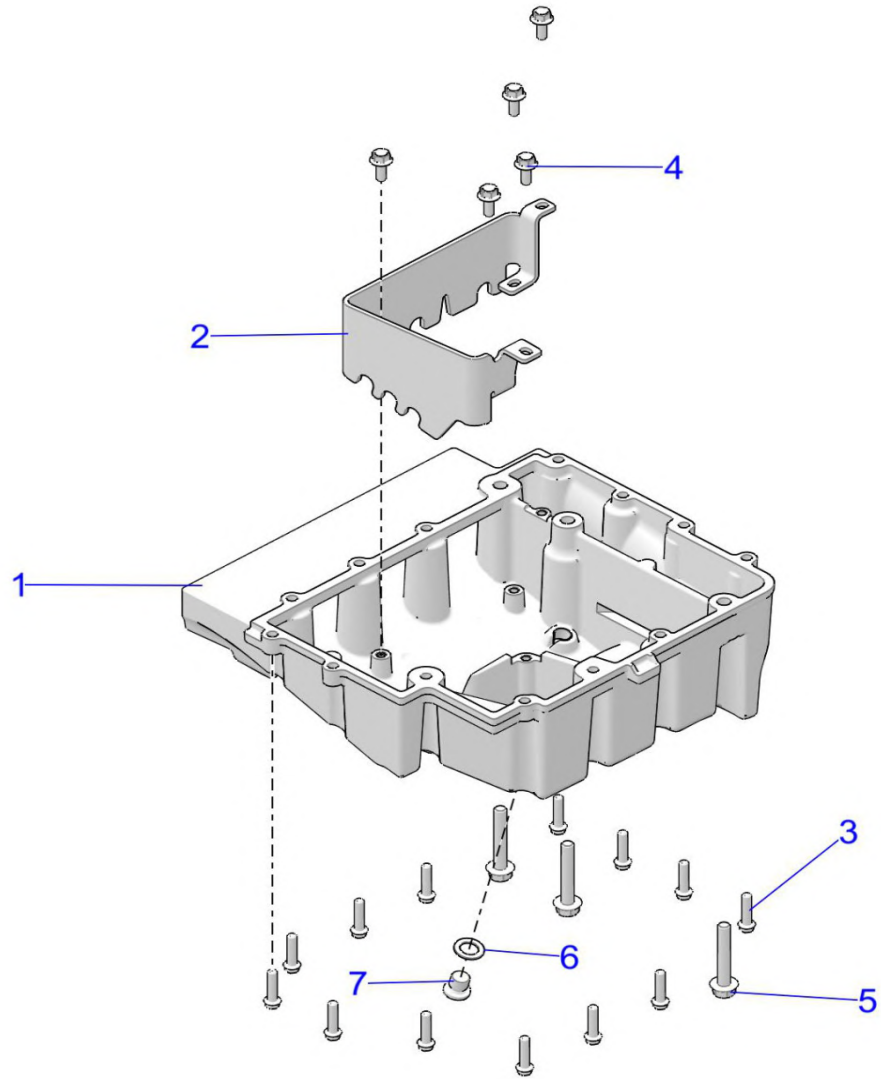

ENGINE, OIL PAN

2021 RZR TURBO S (R02) - Z21PAE92AE/AN/BE/BN/L92AL/AT/BL/BT

POS	SAP	Part Name	Qty
1	1048102	PAN-OIL	1
2	1048103	BAFFLE-OIL,STAMPED	1
3	1039744	SCREW	13
4	1039735	SCREW	5
5	1039664	SCREW	3
6	1012351	WASHER, COPPER	1
7	1014028	PLUG, SOCKET	1