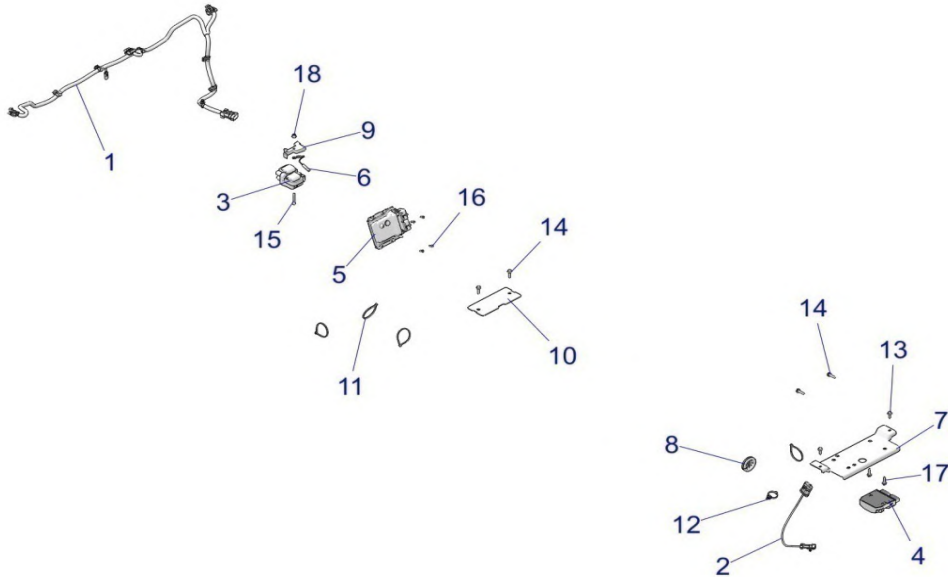

ELECTRICAL, ECU, REGULATOR, ETC.

2021 RZR TURBO S (R02) - Z21PAE92AE/AN/BE/BN/L92AL/AT/BL/BT

POS	SAP	Part Name	Qty
1	1047965	HARNESS-BOX,RZR,72,CAMERA	1
2	1047966	HARNESS-ADAPTER,FRNT,DRIVE [E92AE/AN/BE/BN]	1
3	1039486	COIL-EFI	1
4	1009597	REGULATOR-3PH,50A,SERIES,HISPD [E92AE/AN/BE/BN]	1
4	1047967	REGULATOR-3PH,35A,SERIES,105C [L92AL/AT/BL/BT]	
5	1047968	ECM-NO START,ME17,WB CJ125	1
6	1039491	JUMPER,COIL GROUND	1
7	1047969	BRKT-MOUNT,REGULATOR,DUAL,BLK	1
8	1045220	GROMMET-ELEC,CAB,SLIT	1
9	1011828	SPACER-COIL MOUNT	1
10	1045221	PANEL-CLOSEOFF,FUSE CTR LOC	1
11	1039612	PANDUIT STRAP	4
12	1014065	CLIP-ROUTING	1
13	1039683	SCR-M6X1.0X20,HXHD,FLG,TDFM,BK	2
14	1039698	SCR-HXFL-M6X1.0X25 8.8 RIE	4
15	1039705	SCR-M6X1.0X40,HX/SOC/CP-B	1
16	1039719	SCR-#10X1/2-HI/LO-PN-T25,TRX-M	4
17	1044268	SCR-TFHFL-M6X1.0X25,ZOD	2
18	1039782	NUT-M6 FLANGE,NYLOC	1