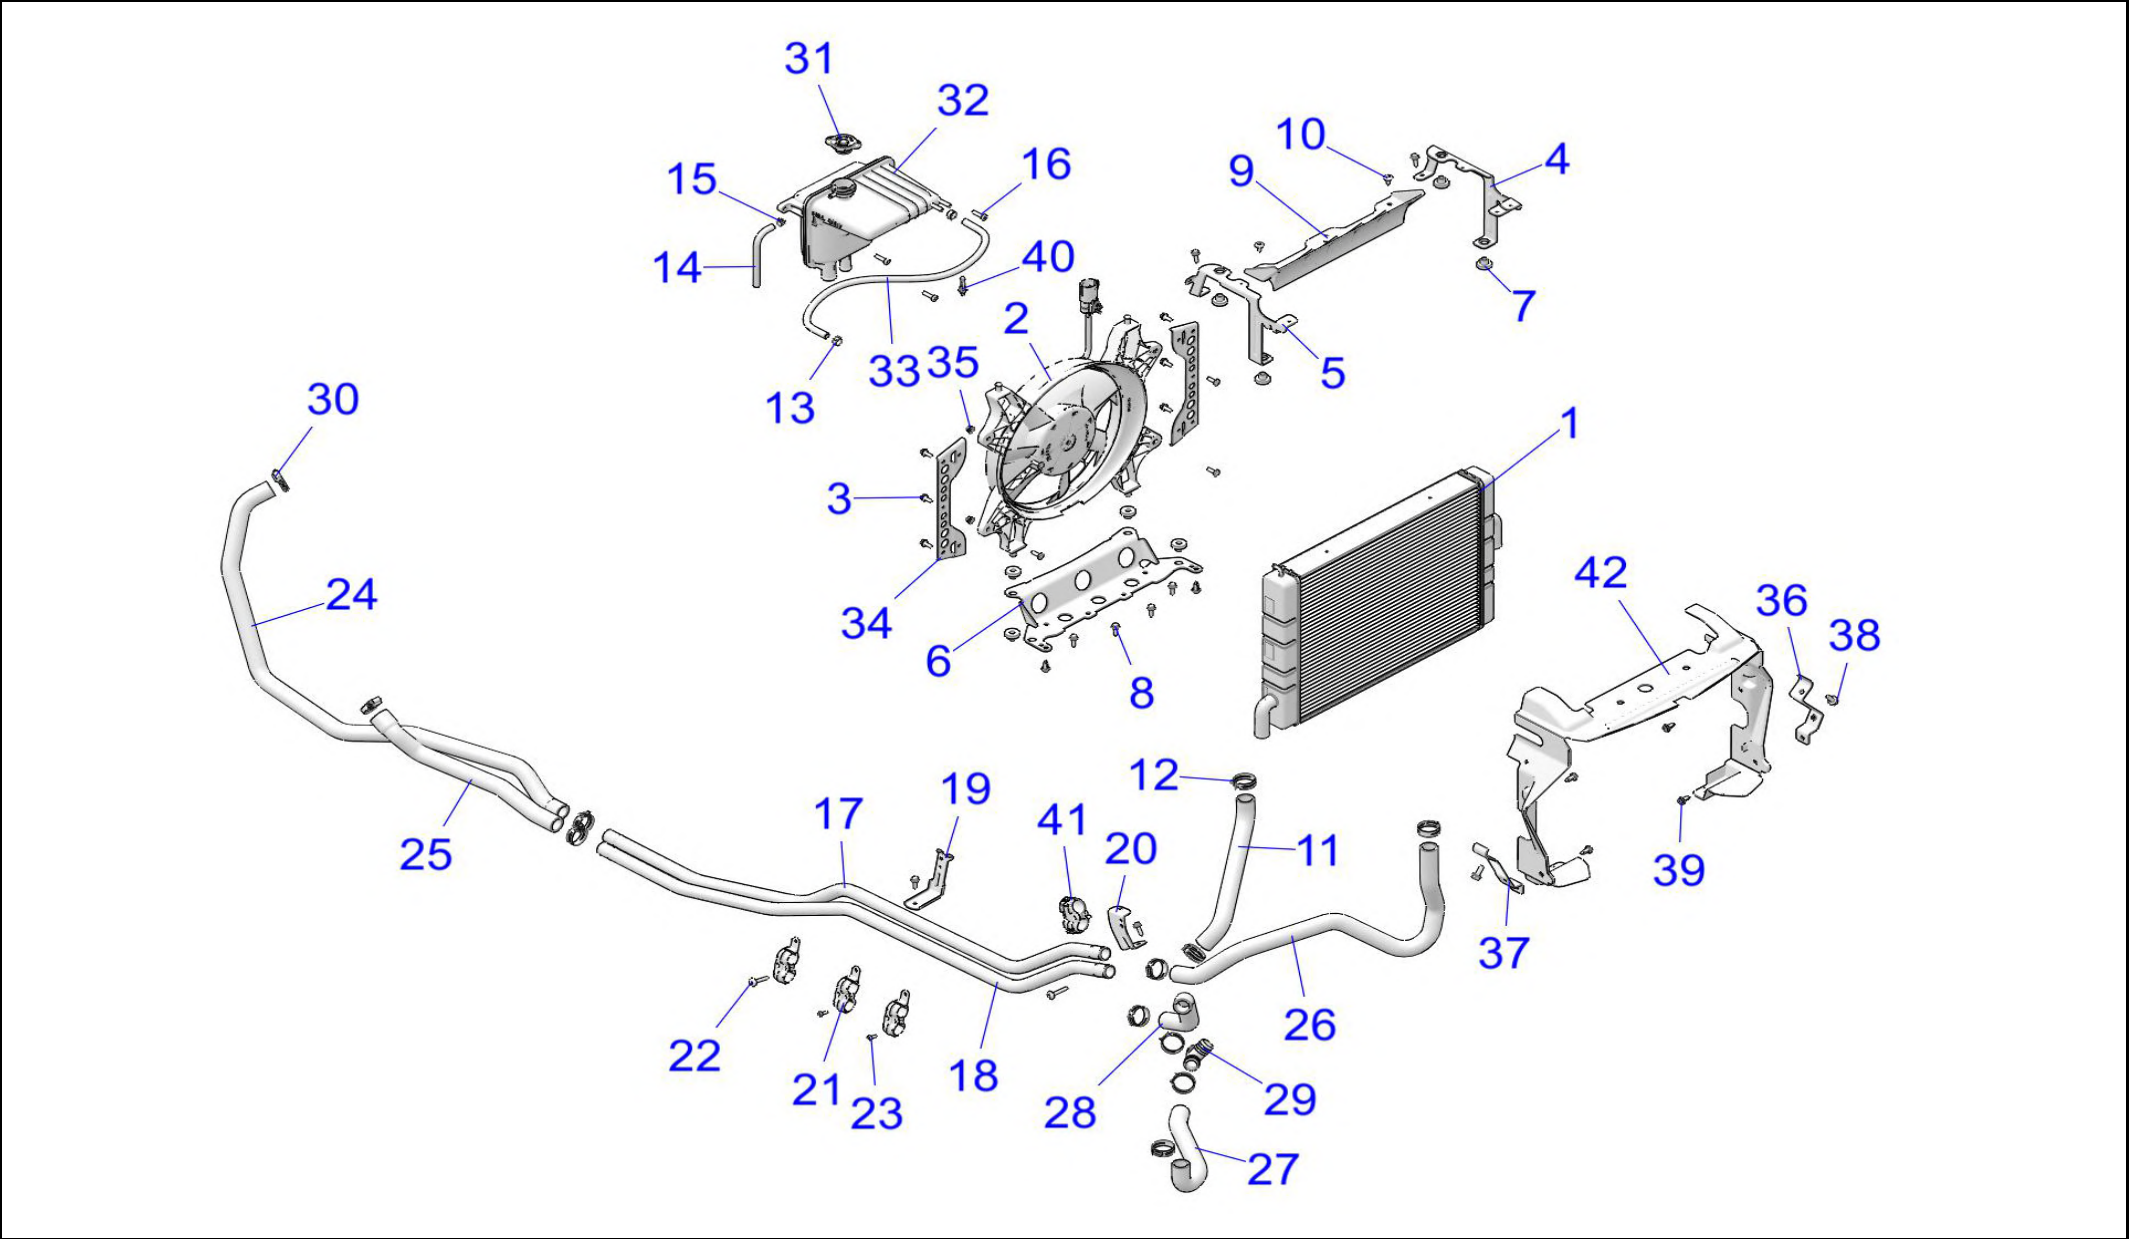

ENGINE, COOLING SYSTEM

2021 RZR TURBO S (R02) - Z21PAE92AE/AN/BE/BN/L92AL/AT/BL/BT