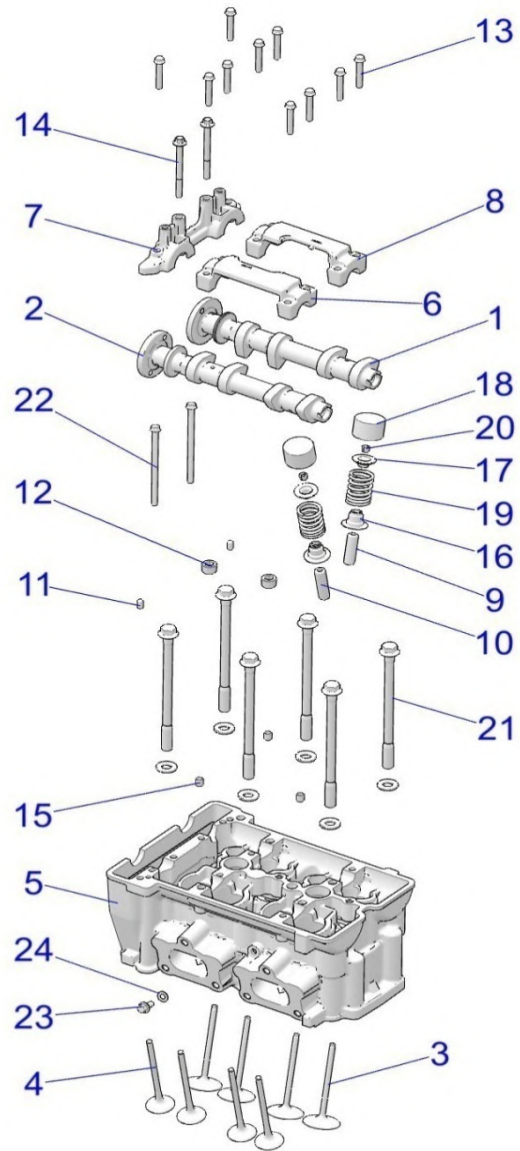

ENGINE, CYLINDER HEAD AND VALVES

2021 RZR TURBO S (R02) - Z21PAE92AE/AN/BE/BN/L92AL/AT/BL/BT

POS	SAP	Part Name	Qty
18	1039878	TAPPET, VALVE, GRADED, 5.400	AR
18	1039879	TAPPET, VALVE, GRADED, 5.425	AR
18	1039880	TAPPET, VALVE, GRADED, 5.450	AR
19	1045260	SPRING, VALVE	8
20	1039631	KEEPER, VALVE	16
21	1040092	SCR-HXFL,M11X1.25X150 10.9 SEM	6
22	1014449	SCR-HXFLG,M6X1.0X90	2
23	1039764	SCR-M6X1.0X13,SL/HX/FL-Z,BLEED	1
24	1039801	WASHER-FLAT,6.15X12X1MM-AL	1