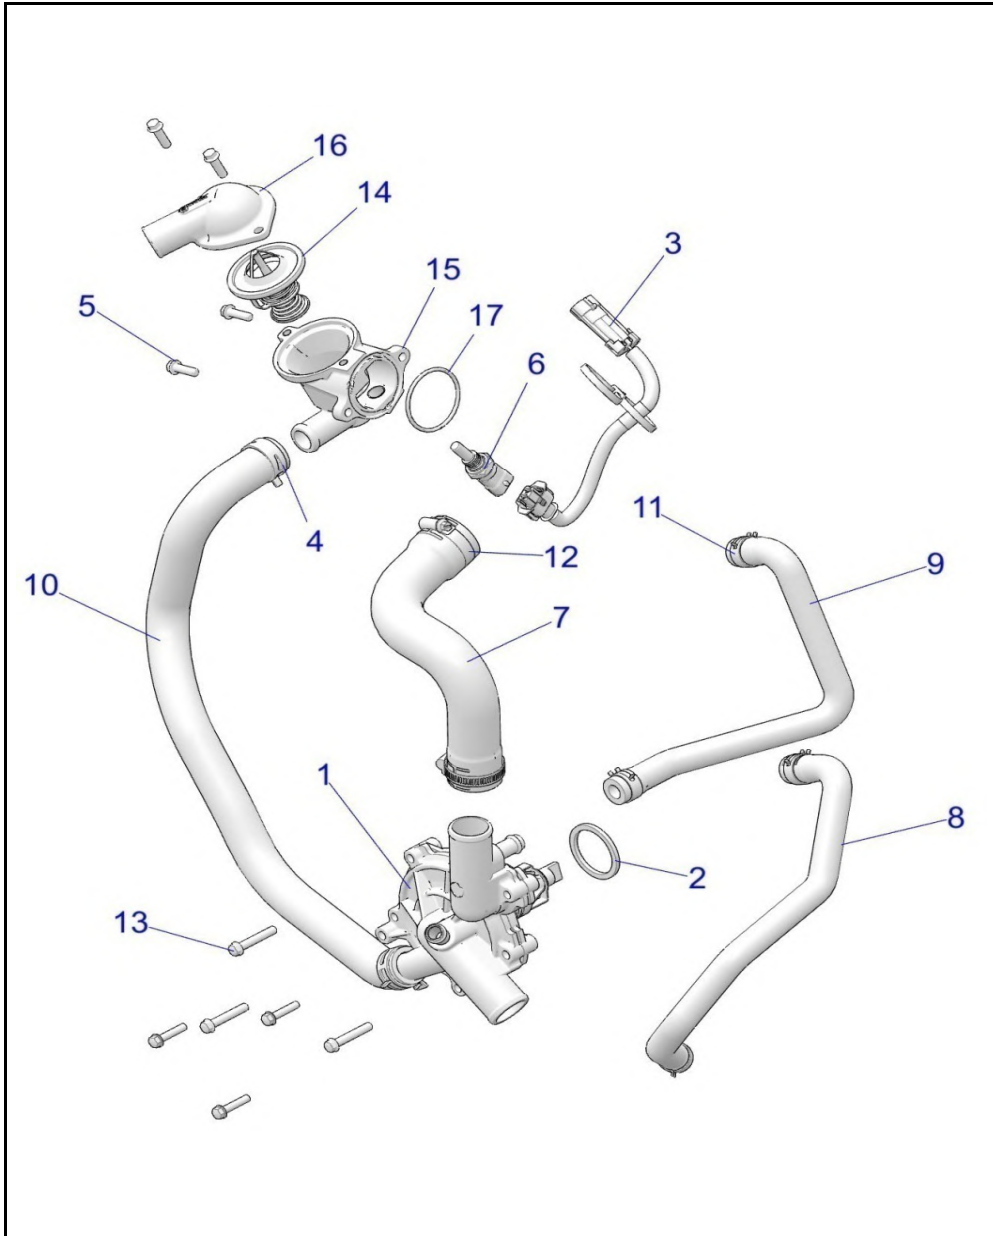

ENGINE, WATERPUMP AND BYPASS

2021 RZR TURBO S (R02) - Z21PAE92AE/AN/BE/BN/L92AL/AT/BL/BT

POS	SAP	Part Name	Qty
1	1002290	ASM, WATERPUMP	1
2	1039601	FILTER, WP	1
3	1039490	WIRE-THERMISTER LEAD	1
4	1039637	CLAMP, SPRINGBAND	2
5	1039698	SCREW	4
6	1009561	SENSOR, THERMISTER	1
7	1045284	HOSE-WATERPUMP,OUT	1
8	1045285	HOSE-OIL COOLER OUT	1
9	1045286	HOSE-OIL COOLER,IN	1
10	1045287	HOSE-BYPASS	1
11	1039625	CLAMP, HOSE, SPRING	4
12	1039628	CLAMP, HOSE	2
13	1014452	SCREW	3
14	1014031	THERMOSTAT	1
15	1039503	HOUSING, THERMOSTAT	1
16	1039587	COVER, THERMOSTAT, CAST	1
17	1045289	O-RING	1