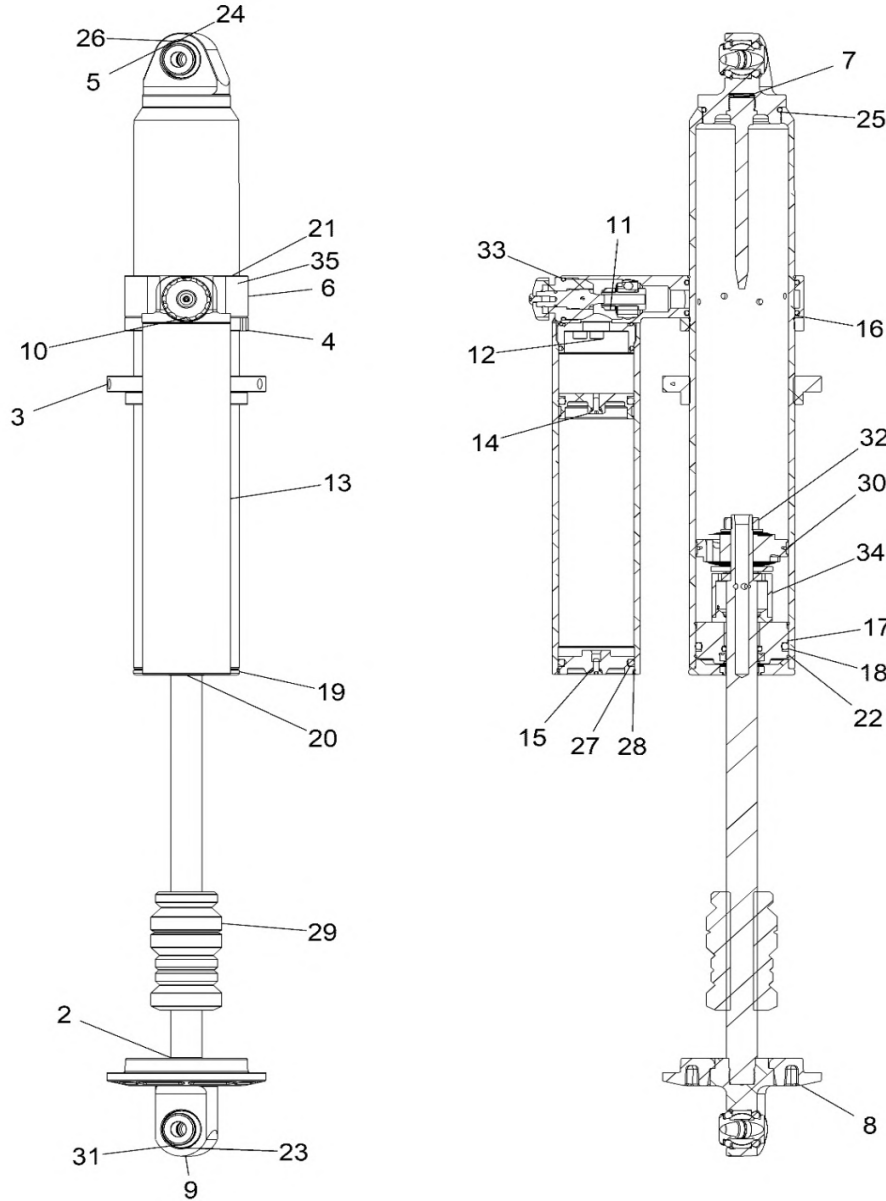

SUSPENSION, REAR SHOCK INTERNALS, VELOCITY

2021 RZR TURBO S (R02) - Z21PAE92AE/AN/BE/BN/L92AL/AT/BL/BT

POS	SAP	Part Name	Qty
1	1048265	SHOCK-REAR,LH [INCL ALL]	1
1	1048266	SHOCK-REAR,RH [INCL ALL]	1
2	1048226	SHAFT, NEEDLE, .875, .625 STEM	1
3	1048227	SPRING NUT, 3.0, 3.5 ID spring	1
4	1048228	NUT-JAM,3.0",1830026	1
5	1048229	3.0 BODY LOOP, 1.187 BORE, BRNG STEP	1
6	1048230	3.0 BRIDGE, LS ADJ, 2.5 res	1
7	1048231	NEEDLE-3/8,THREAD IN,NO SLOT	1
8	1048262	RETAINER-SPRING,3",CAST	1
9	1048232	SHAFT LOOP, 1.187 BORE, BEARING STEP	1
10	1045379	ASM. SS RETENTION NUT (GOLD)	1
11	1045377	VALVE, CHECK ASSEMBLY	1
12	1048233	ASM. 2.5 RES MOUNT	1
13	1048234	RES BODY, 2.5" X 11", WIRE RING	1
14	1047015	RES, PISTON 2.5IN ASM	1
15	1048235	2.5 END CAP WITH BUILT IN CHARGE PORT	1
16	1048236	2-234 O-RING (VITON)	2
17	1048237	3.0 SEAL HEAD, 7/8 SHAFT, PRESS IN, WIRE RING	1
18	1048238	O-RING 2-331 (VITON)	1
19	1048239	3.0 WIPER CAP, PRESS IN, 7/8 SHAFT	1
20	1004062	WIPER 2.5 SH .875 SHAFT	1
21	1048240	RETAINING RING 3.0	1
22	1048241	RETAINING RING 3.0	2
23	1048242	COM-10 BEARING	2
24	1048243	INTERNAL SNAP RING, 1.875"	2
25	1048244	O-RING 2-226 (VITON)	1
26	1048245	O-RING 2-314	4
27	1004057	O-RING 2-327	1
28	1004070	ID RETAINING RING, 2.5"	1
29	1048246	3.70L BUMP STOP LG	1