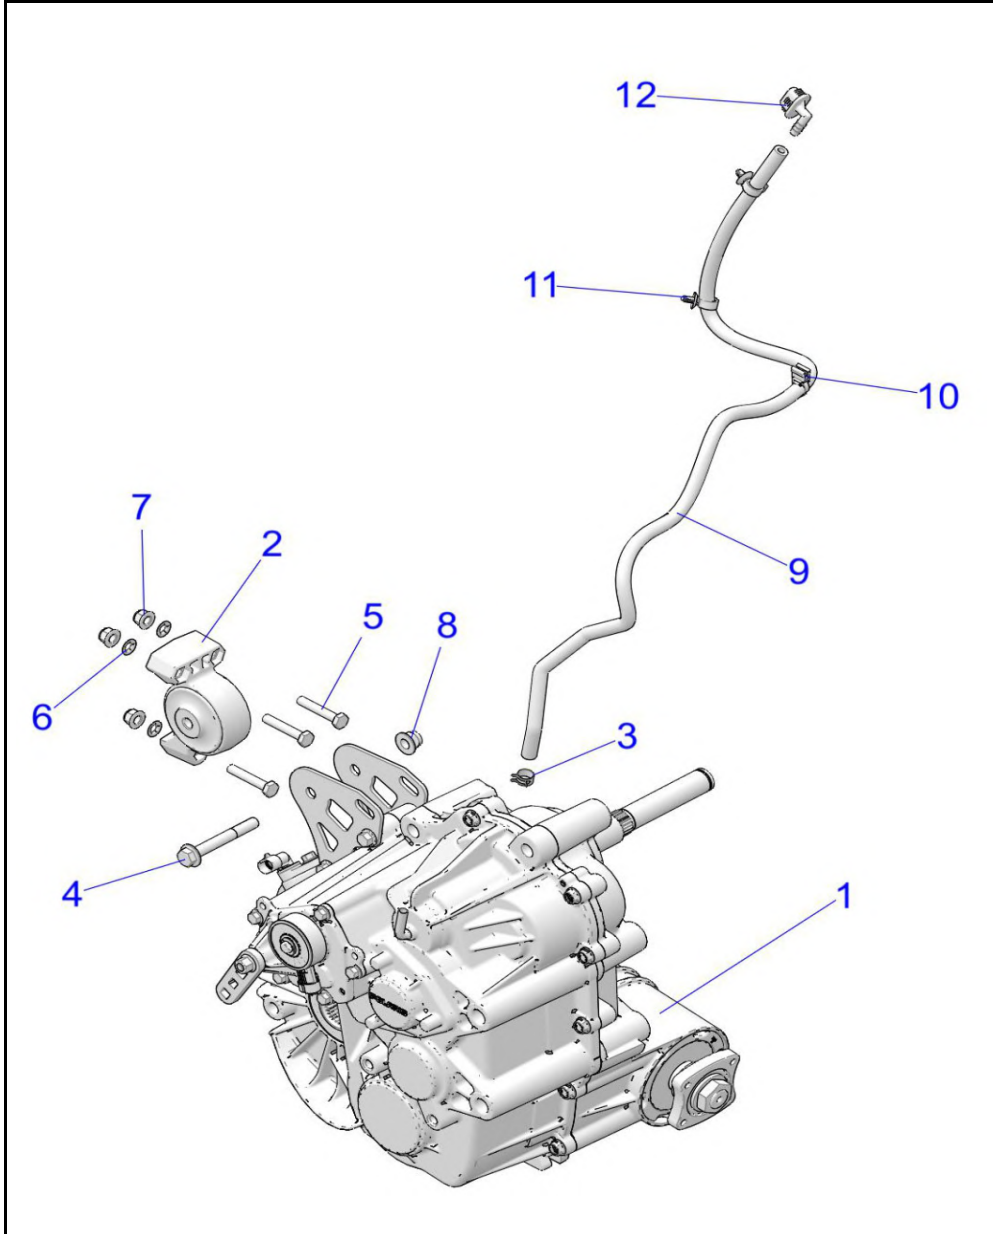

DRIVE TRAIN, MAIN GEARCASE MOUNTING

2021 RZR TURBO S (R02) - Z21PAE92AE/AN/BE/BN/L92AL/AT/BL/BT

POS	SAP	Part Name	Qty
1	1047927	ASM-GEARCASE,COMPLETE	1
2	1047928	MOUNT, ISOLATOR	1
3	1039630	CLAMP-HOSE, (LARGE GREEN)	1
4	1038235	BOLT	1
5	1039723	SCREW	3
6	1039776	NUT	3
7	1014499	NUT- M8X1.25, FLG, NYLOC-OLIVE D	3
8	1014500	NUT	1
9	1039914	FUEL LINE 1/4"SAE #30R7,100CM	1
10	1047441	CLIP-EDGE,1-3MM THICKNESS	1
11	1039817	CLIP-ROUTING,.472 B.D.,HINGED	2
12	1039581	FITTING-VENT LINE,90	1