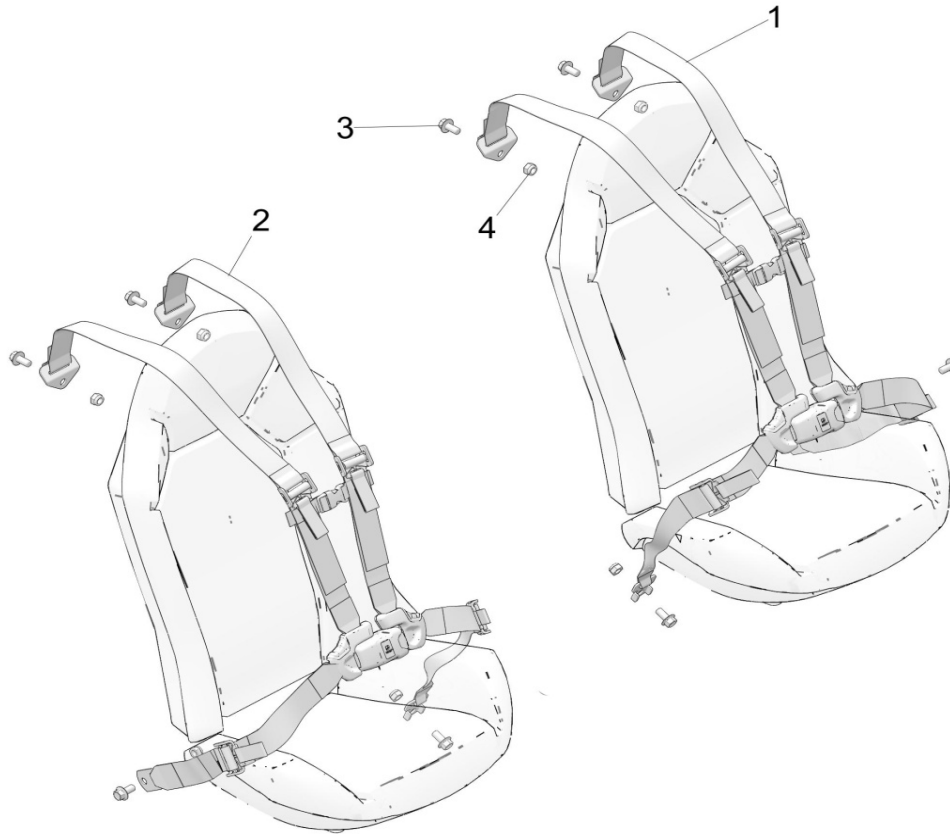

# BODY, SEAT ASM. AND SLIDER

2021 RZR TURBO S (R02) - Z21PAE92AE/AN/BE/BN/L92AL/AT/BL/BT

POS	SAP	Part Name	Qty
1	1039345	WELD-FRAME, SEAT	2
2	1047802	ASM-SEAT BACK,BLK/ORGM,BLK ST [E92AE][E92BE]	2
2	1047803	ASM-SEAT BACK,BLK/WHT,BLK ST [E92AN][E92BN]	2
2	1047804	ASM-SEAT BACK,BLK/TTNM/RED ST [L92AL][L92BL][L92AT][L92BT]	2
3	1047805	ASM-SEAT BTM,BLK/ORGM,BLK ST [E92AE][E92BE]	2
3	1047806	ASM-SEAT BTM,BLK/WHT,BLK ST [E92AN][E92BN]	2
3	1047807	ASM-SEAT BTM,BLK/TTNM/RED ST [L92AL][L92BL][L92AT][L92BT]	2
4	1014427	SCREW-1/4-20x3/4 BH TRX, GR5-Z	AR
5	1039395	ASM., BASE, SEAT SLIDER [INCL. 6-14, QTY 6 OF 15,25]	2
5	1039570	SEAT, BASE	2
6	1011896	LATCH, COVER PLATE, BLACK	1
7	1039523	PLATE, LATCH, SEAT	1
8	1039539	GROMMET, SEAT, BASE	12
9	1011830	LEVER, LATCH, SEAT	2
10	1014064	SPRING, LATCH, SEAT	2
11	1039663	SCREW-M6X1.00X40-HX/FL-YD	4
12	1039773	NUT-6MM X 1 NYLOK-Z	4
13	1039520	BRACKET, SEAT, SLIDER, ADJUSTABLE PLATE	2
14	1039712	SCR-RHCARM6X1.0X20 8.8 ZOD	6
15	1014499	NUT- M8X1.25, FLG, NYLOC-OLIVE D	10
16	1039527	BRACKET, SEAT SLIDER MOUNTING PLATE	2
17	1033334	BRACKET, SEAT SLIDER LEVER	2
18	1039605	SPRING	2
19	1039706	SCR-SH-M6X1.0X9.5 12.9 ZY3	2
20	1039709	BOLT, SHOULDER	2
21	1039531	TUBE, SPACER	8
22	1039739	SCR-1/4-20X1-BH-TRX-GR5-Z	8
23	1039795	WASHER-1/4 SPRING LOCK-Y	8
24	1039798	WASHER-FL .281X.750X.062-Y	8

# BODY, SEAT BELT MOUNTING

2021 RZR TURBO S (R02) - Z21PAE92AE/AN/BE/BN/L92AL/AT/BL/BT

POS	SAP	Part Name	Qty
1	<a href="#">1047808</a>	ASM-SEAT,BELT,4PT,DRVR,RZT	1
2	<a href="#">1047809</a>	ASM-SEAT,BELT,4PT,PASS,RZT	1
3	<a href="#">1039718</a>	SCREW	8
4	<a href="#">1039769</a>	NUT, NYLOK	8