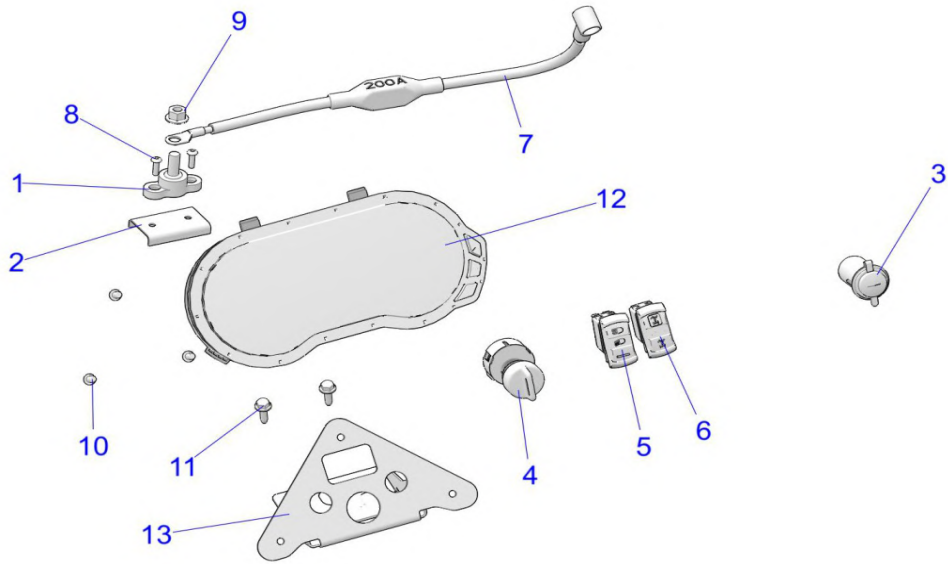

ELECTRICAL, DASH INSTRUMENTS AND CONTROLS, TURBO S AND LE

2021 RZR TURBO S (R02) - Z21PAE92AE/AN/BE/BN/L92AL/AT/BL/BT

POS	SAP	Part Name	Qty
29	1045212	ASM-HARNESS,AM/FM ANTENNA,1050	1
30	1045213	ANTENNA-MAST,AM/FM,SHORT	1
31	1045214	MOUNT-ANTENNA,90-DEG ADJ	1
32	1045215	STRAP-GROUND,ANTENNA,BRAIDED	1
33	1045210	HARNESS-AM/FM ADAPTER	1
34	1045218	CLIP-EDGE,1-3MM THICKNESS	1

ELECTRICAL, DASH INSTRUMENTS AND CONTROLS, VELOCITY

2021 RZR TURBO S (R02) - Z21PAE92AE/AN/BE/BN/L92AL/AT/BL/BT

POS	SAP	Part Name	Qty
1	<a href="#">1045183</a>	BLOCK-JUNCTION	1
2	<a href="#">1045184</a>	BRKT-MTG,B+ POST,BLK	1
3	<a href="#">1009573</a>	RECEPTACLE-POD MNT,12 VOLT	1
4	<a href="#">1009595</a>	SWITCH-KEY,4 POSITION,MT SLV	1
5	<a href="#">1009580</a>	SWITCH-HEADLIGHT	1
6	<a href="#">1039492</a>	SWITCH-AWD	1
7	<a href="#">1045185</a>	CABLE-JUMPER,ACCY,FUSED	1
8	<a href="#">1045187</a>	SCR-#10-24X5/8PN/TR-RDTORX-Y	2
9	<a href="#">1045188</a>	NUT-FLANGED,3/8-16 NYLON	1
10	<a href="#">1014444</a>	SCR-TXBH-M6X1.0X12 8.8 ZPB D20	3
11	<a href="#">1039683</a>	SCR-M6X1.0X20,HXHD,FLG,TDFM,BK	2
12	<a href="#">1047963</a>	ASM-C4,RZR,RGR,GNRL,256K	1
13	<a href="#">1047964</a>	BRKT-C4 GAUGE MOUNT,ECOAT	1