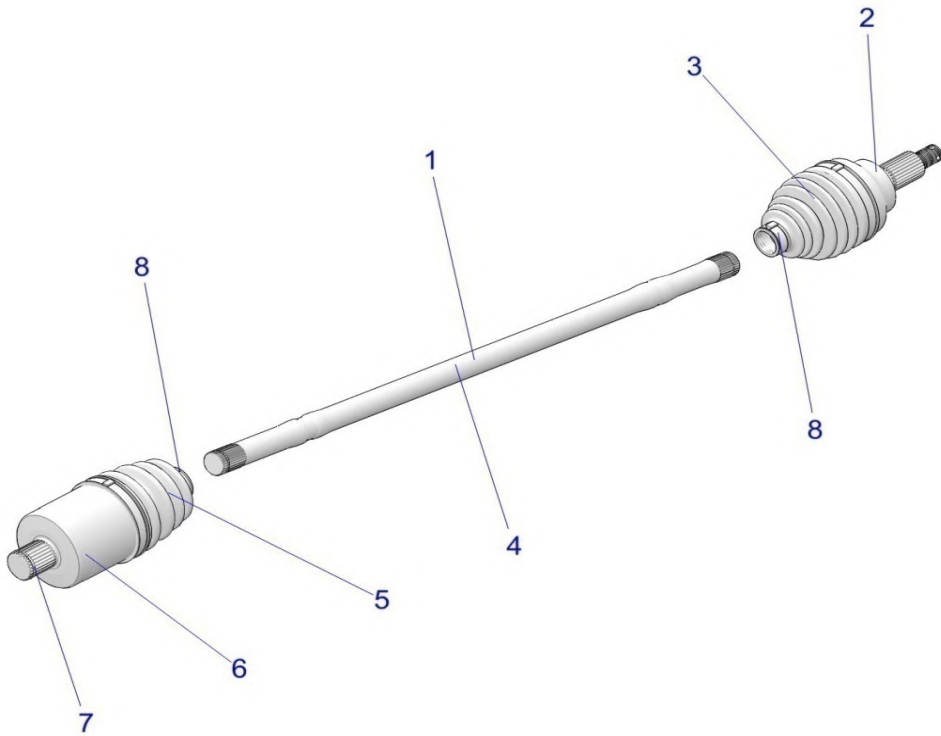

DRIVE TRAIN, HALF SHAFT, FRONT

2021 RZR TURBO S (R02) - Z21PAE92AE/AN/BE/BN/L92AL/AT/BL/BT

POS	SAP	Part Name	Qty
1	1047891	ASM-HALFSHAFT,FRT,72,CONV [INCL. ALL]	1
2	1047894	OUTER JOINT	AR
3	1047895	BOOT KIT	AR
4	1047892	BAR	AR
5	1047897	BOOT KIT	AR
6	1047898	INNER JOINT	AR
7	1007468	CIRCLIP	AR
8	1047899	CIRCLIP	AR