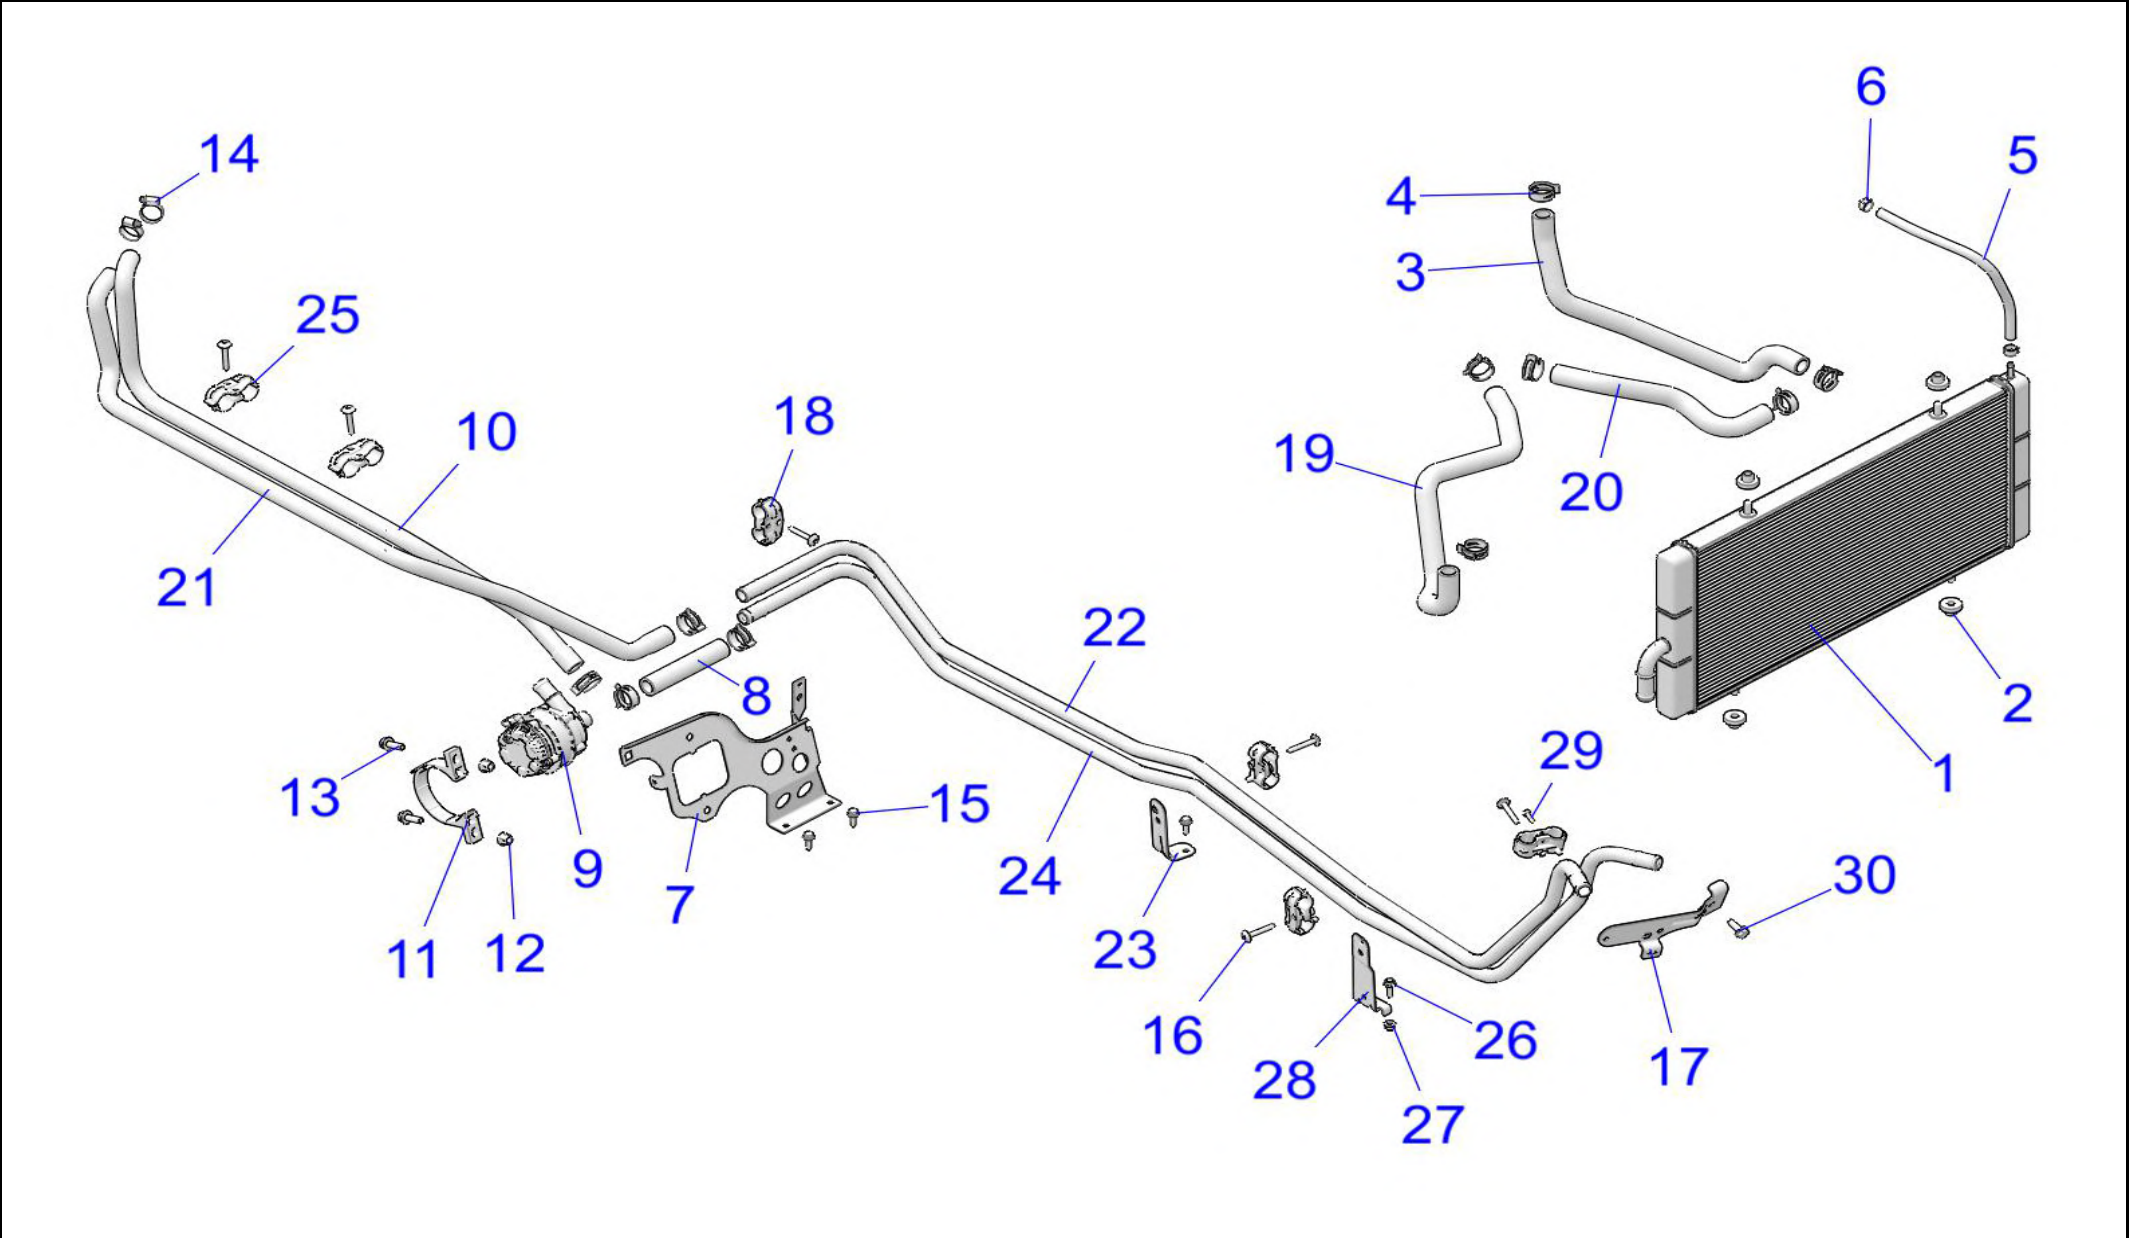

ENGINE, COOLING, AUX. SYSTEM

2021 RZR TURBO S (R02) - Z21PAE92AE/AN/BE/BN/L92AL/AT/BL/BT