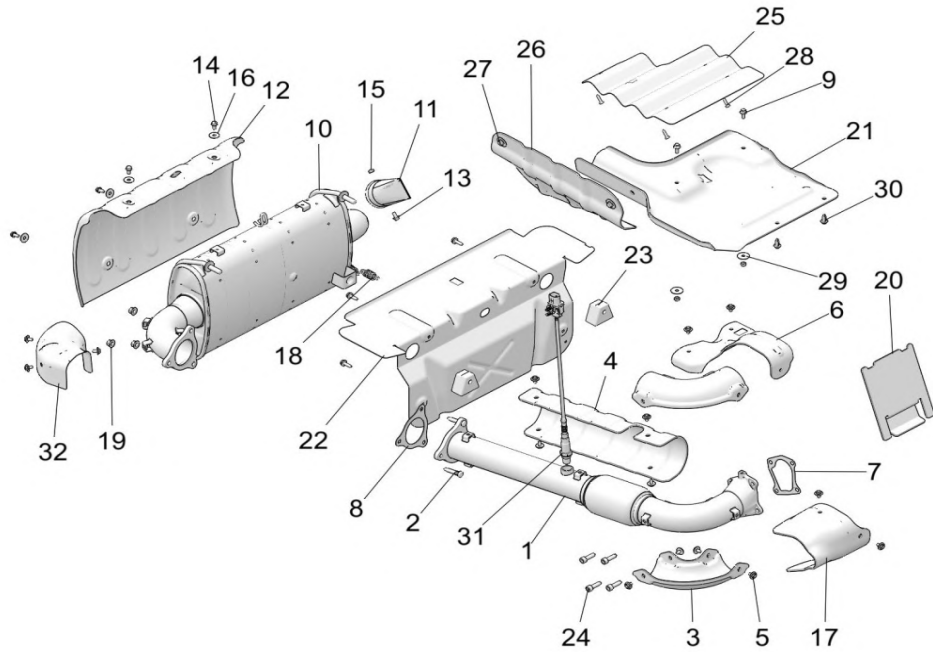

ENGINE, EXHAUST SYSTEM

2021 RZR TURBO S (R02) - Z21PAE92AE/AN/BE/BN/L92AL/AT/BL/BT

POS	SAP	Part Name	Qty
31	1048093	SENSOR-WIDE BAND LAMBDA	1
32	1048094	SHIELD-SILENCER INLET	1