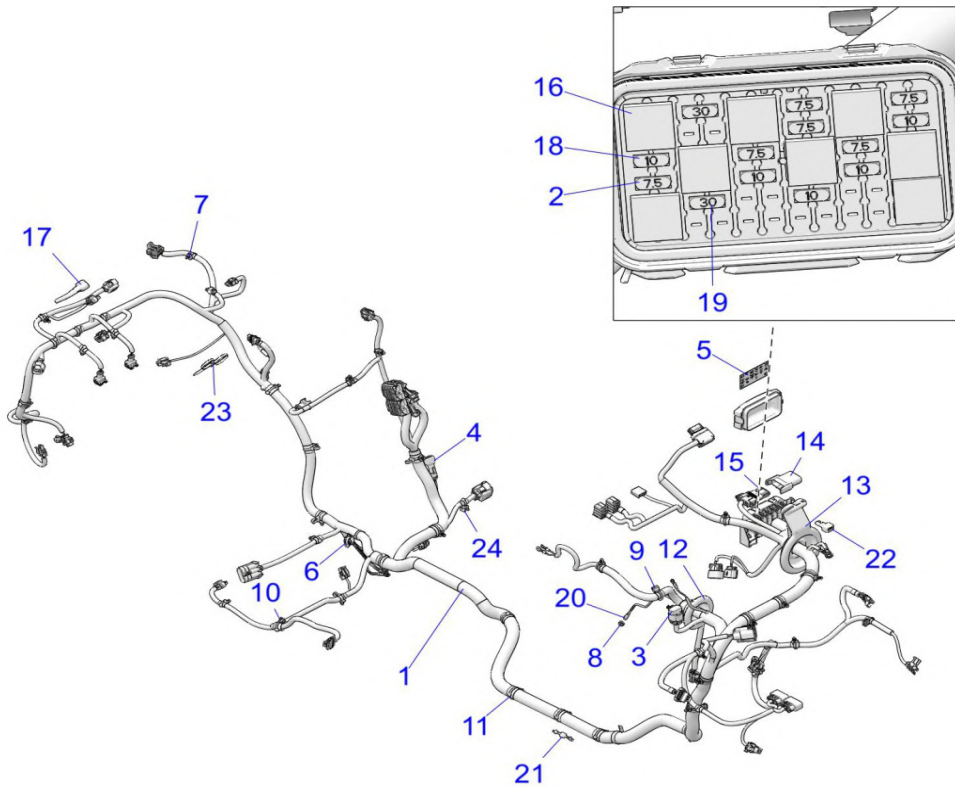

ELECTRICAL, WIRE HARNESS, VELOCITY

2021 RZR TURBO S (R02) - Z21PAE92AE/AN/BE/BN/L92AL/AT/BL/BT

POS	SAP	Part Name	Qty
1	1047973	HARNESS-CHASSIS,RZR,T,64,CA	1
2	1045235	FUSE-7.5 MINI BLADE	6
3	1039488	COVER-DIAGNOSTIC,W/CLIP	1
4	1047974	RESISTOR-EVAP PULLUP-1KOHM	1
5	1047975	LABEL-FUSE BOX	1
6	1047976	CLIP-OMEGA,CABLE/15-18MM DIA	1
7	1047977	CLIP-ROUTING	1
8	1039638	CLIP-ROUTING,DIN BOX	1
9	1040381	CLIP-EDGE,HARNESS	1
10	1039635	STRAP-CABLE TIE W/EDGE CLIP	3
11	1014065	CLIP-ROUTING	30
12	1039597	GROMMET-65MM,BLK	1
13	1045234	GROMMET-DASH FUSE CTR,RZR	1
14	1047978	HOLDER-FUSE,SEALED	1
15	1047979	FUSE-MAXI,50A	1
16	1009596	RELAY-SPST,12V,20A,EPXY,HFA	8
17	1047980	BOOT-TMAP	1
18	1005911	FUSE, IGNITION, 10 AMP	5
19	1045236	FUSE,MAIN,30 AMP,(10)	2
20	1039381	LED-PANEL MNT,12V,BLUE	1
21	1040379	DIODE-6AMP,1/4,3/16 TERM	1
22	1045237	DIODE-6 AMP	1
23	1039636	STRAP-PANDUIT,DBL LOOP,260MM	1
24	1047412	STRAP-CABLE TIE W/EDGE CLIP 3-6MM	1