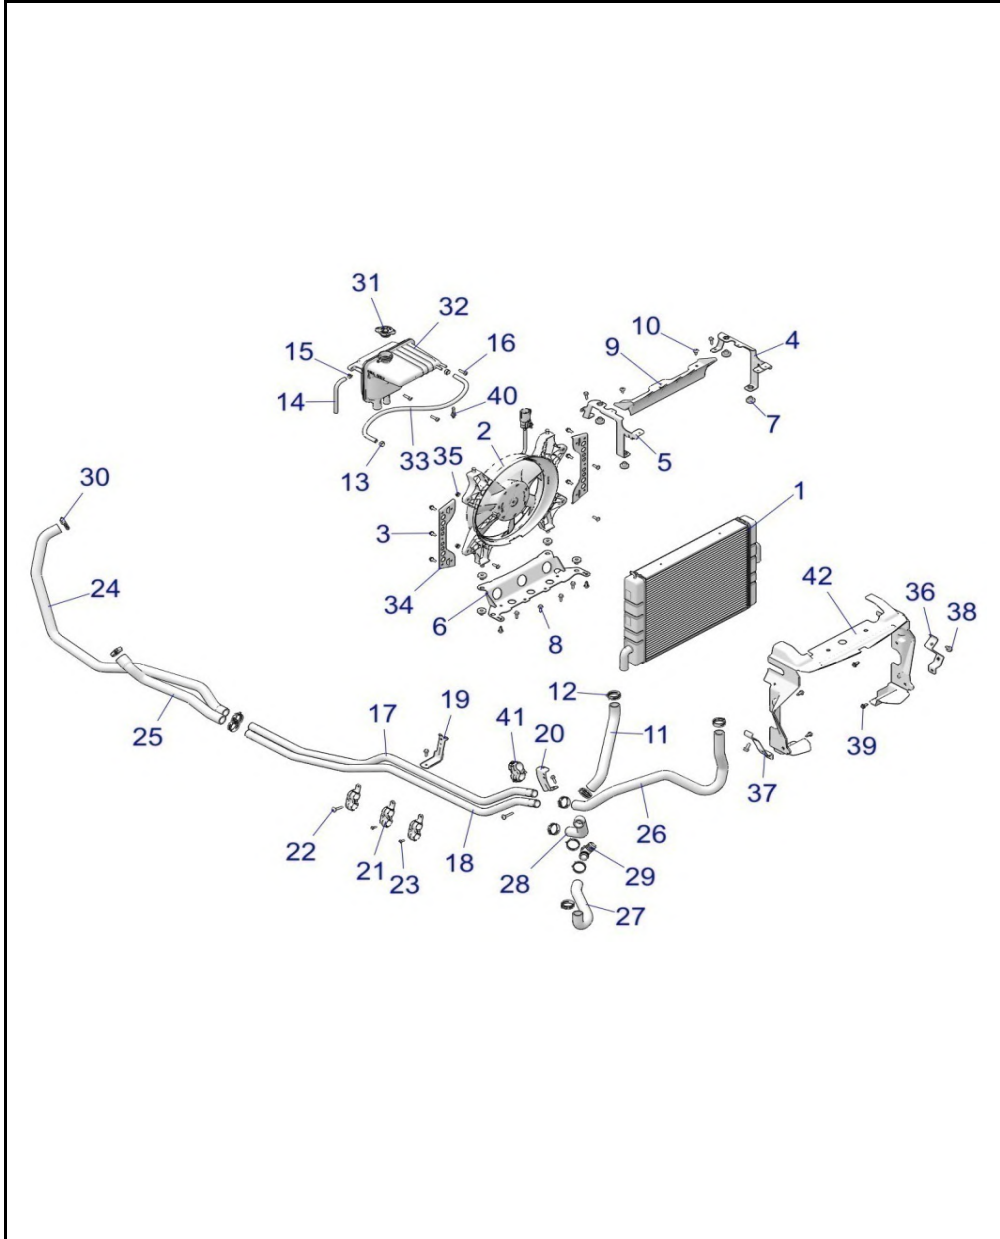

ENGINE, COOLING SYSTEM

2021 RZR TURBO S (R02) - Z21PAE92AE/AN/BE/BN/L92AL/AT/BL/BT

POS	SAP	Part Name	Qty
1	1002476	ASM-CORE,RADIATOR [TO 06/01/20]	1
1	1048018	ASM-CORE,RADIATOR [FROM 06/01/20]	1
2	1048019	ASM-FAN,BRUSHLESS	1
3	1039700	SCR-HXFL-M6X1.0X16 8.8 ZPB	6
4	1011517	BRKT-MOUNT,RADIATOR,LH,ECOAT	1
5	1011518	BRKT-MOUNT,RADIATOR,RH,ECOAT	1
6	1048020	BRKT-MOUNT,RADIATOR,ECOAT	1
7	1039287	GROMMET-FLANGED,.36X.56X1.06	8
8	1039683	SCR-M6X1.0X20,HXHD,FLG,TDFM,BL	8
9	1048021	SHROUD-RADIATOR,UPPER	1
10	1014437	SCR-M6X1X16 TR/TX-M	2
11	1048022	HOSE-OUT,SURGE TANK TO TEE	1
12	1039621	SPRINGBAND-CLAMP 35/12,BLK	10
13	1045297	HOSE CLAMP, RED	2
14	1048023	HOSE-IAC,SHORT	1
15	1048024	CLAMP-HOSE,(7/16)	1
16	1039666	SCR-#14X1 HI/LO-PH-PN TRX-M	3
17	1045241	TUBE-COOLANT,1"	1
18	1045240	TUBE-COOLANT,1"	1
19	1039886	BRKT-COOLANT TUBE,BLK	1
20	1048025	BRKT-COOLANT TUBE,ECOAT	1
21	1039574	BRACKET-COOLANT TUBE	3
22	1039714	SCR-M6X1X40,TR/TX-BLK	2
23	1014423	SCR-#10X3/4-HI/LO-PN-T25,TRX-M	2
24	1039547	HOSE-ENG OUTLET,REAR	1
25	1039554	HOSE-ENG INLET,REAR	1
26	1048026	HOSE-RADIATOR,UPPER	1
27	1048027	HOSE-RADIATOR,LWR,FRONT	1
28	1048028	HOSE-RADIATOR,LWR,REAR	1
29	1045983	CONNECTOR-TEE,1",1",1" BARBED	1