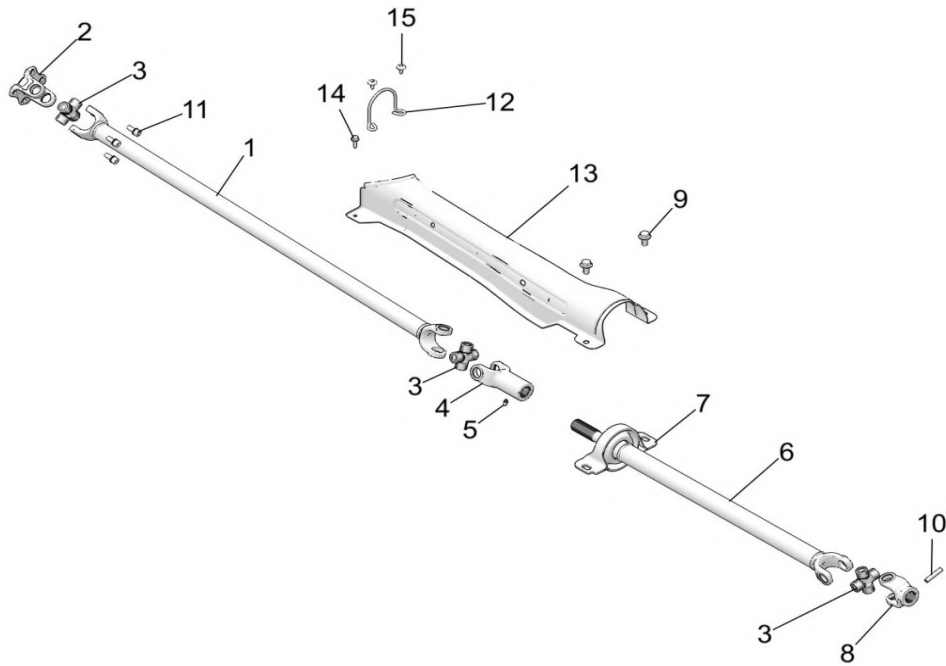

DRIVE TRAIN, FRONT PROP SHAFT

2021 RZR TURBO S (R02) - Z21PAE92AE/AN/BE/BN/L92AL/AT/BL/BT

POS	SAP	Part Name	Qty
1	1047883	ASM-PROPSHAFT,REAR [INCL. 2-5]	1
2	1047884	YOKE-PSHAFT FLANGED	1
3	1045158	KIT-CROSS & BEARING,NONGREASE	1
4	1045159	YOKE-PSHAFT SLIP	1
5	1039615	FITTING-LUBRICATION 1/4-28	2
6	1047885	ASM-PROPSHAFT,FRT,W/BEARING [INCL 3,7,8]	1
7	1047886	ASM-BRKT,MID PROP MNT	1
8	1045157	YOKE-REAR PROP SHAFT	1
9	1039672	SCR-HXFL-M10X1.5X20 8.8 Z NYL	2
10	1039810	PIN-SPRING,5/16 X 1 5/8-Y	1
11	1047887	SCR-SHSEMS-M8X1.25X20 10.9 SPC	4
12	1047888	HOOP-PROPSHAFT	1
13	1047889	BRKT-TANK SUPPORT,INNER,ECOAT	1
14	1039683	SCR-M6X1.0X20,HXHD,FLG,TDFM,BK	1
15	1014437	SCR-M6X1X16 TR/TX-M	2