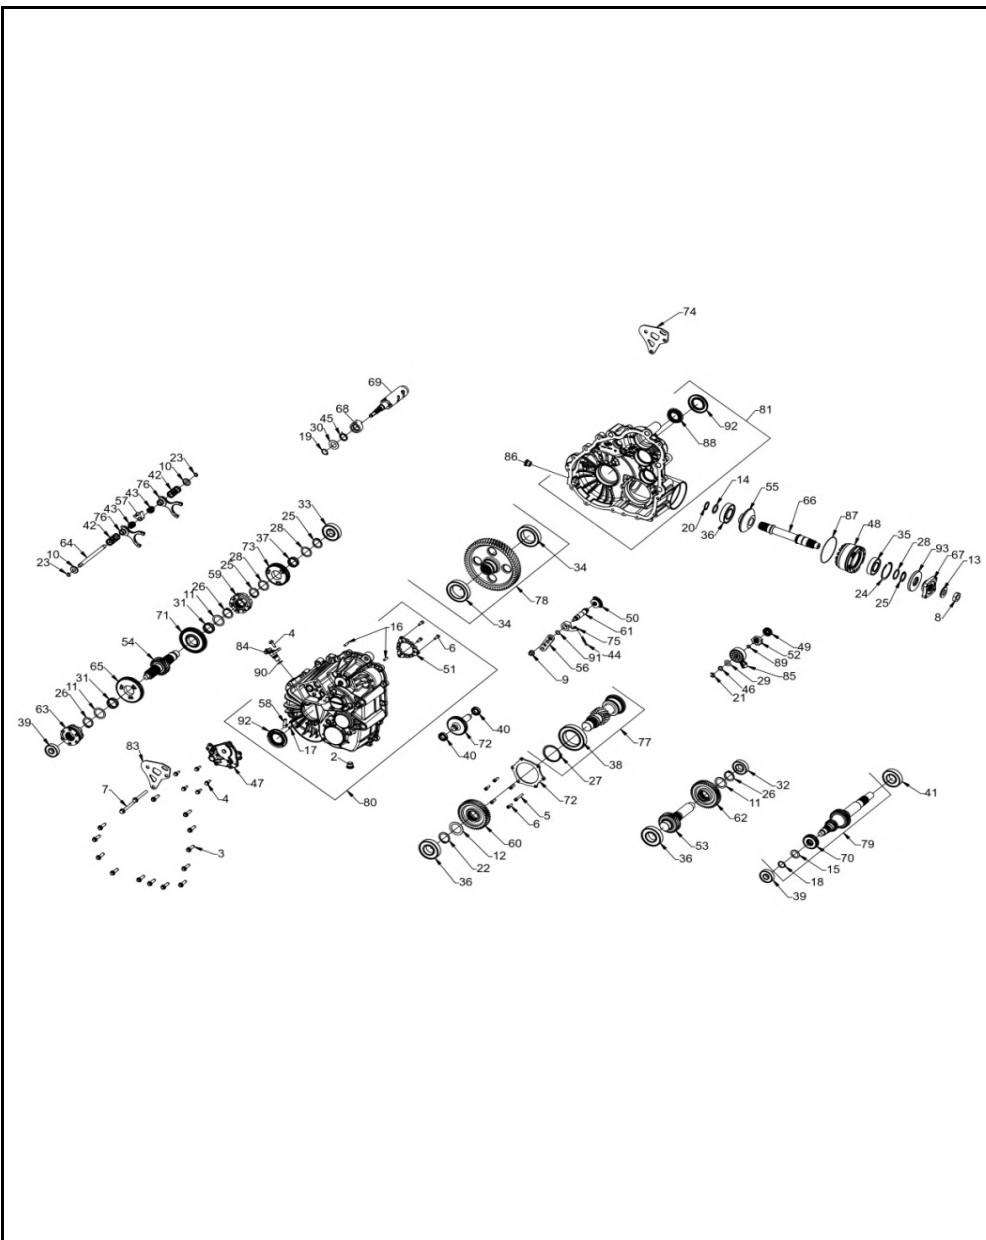

DRIVE TRAIN, MAIN GEARCASE INTERNALS

2021 RZR TURBO S (R02) - Z21PAE92AE/AN/BE/BN/L92AL/AT/BL/BT

POS	SAP	Part Name	Qty
62	1039040	GEAR, 46T, STAGE 2	1
63	1039303	SHIFT DOG, PARK/LOW (353357)	1
64	1039304	RAIL-SHIFT SHAFT(353622)	1
65	1039041	GEAR, LOW, 61T	1
66	1047911	SHAFT, FRONT OUTPUT	1
67	1047912	COUPLER	1
68	1039471	CAM, PARK	1
69	1039472	DRUM, SHIFT MACH,	1
70	1047913	GEAR, LOW 31T	1
71	1047914	GEAR, REVERSE 56T	1
72	1047915	GEAR, IDLER 39T	1
73	1047916	GEAR, 52T	1
74	1047917	WELDMENT, REAR MOUNT BRACKET	1
75	1007457	SUBASSEMBLY, PAWL, DETENT, ROLLER	1
76	1039307	SUBASSEMBLY, SHIFT FORK	2
77	1047918	SUBASSEMBLY, PINION	1
78	1047919	SUBASSEMBLY, OUTPUT	1
79	1047920	SUBASSEMBLY, INPUT 43T/22T/31T	1
80	1047921	SUBASSEMBLY, RH CASE	1
81	1047922	SUBASSEMBLY, LH CASE	1
83	1047923	BRACKET, REAR MOUNT	1
84	1028617	Sensor, Speed, Trans.	1
85	1039315	SWITCH, ROTARY , 2 PIN RESISTIVE	1
86	1034629	PLUG, SOCKET HEAD	1
87	1047924	O-RING 3.609 I.D. X 0.139	1
88	1047925	SEAL, VITON TRIPLE LIP W/SHIELD AND FLANGE,32X49X9	1
89	1039316	O-RING, -012 VITON	1
90	1047926	O-RING, -113 VITON	1
91	1039425	O-RING, -014 VITON	1
92	1007453	SEAL, TRIPLE LIP, VITON HELIX 40X70X7	2