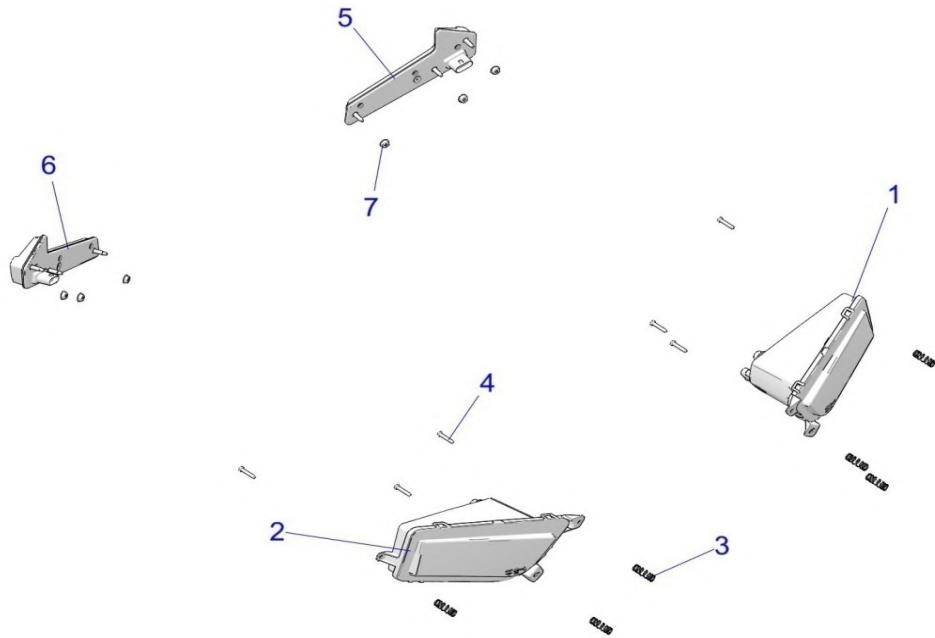

ELECTRICAL, HEADLIGHTS AND TAILLIGHTS, VELOCITY

2021 RZR TURBO S (R02) - Z21PAE92AE/AN/BE/BN/L92AL/AT/BL/BT

POS	SAP	Part Name	Qty
1	1045223	ASM-HEADLIGHT,LED,ECE,LH,TRC	1
2	1045224	ASM-HEADLIGHT,LED,ECE,RH,TRC	1
3	1013999	SPRING, HEADLIGHT	6
4	1014424	SCREW	6
5	1045225	ASM-TAILLIGHT,LH	1
6	1045226	ASM-TAILLIGHT,RH	1
7	1039814	SPEED NUT-WASHER, HEAD-1/4	6