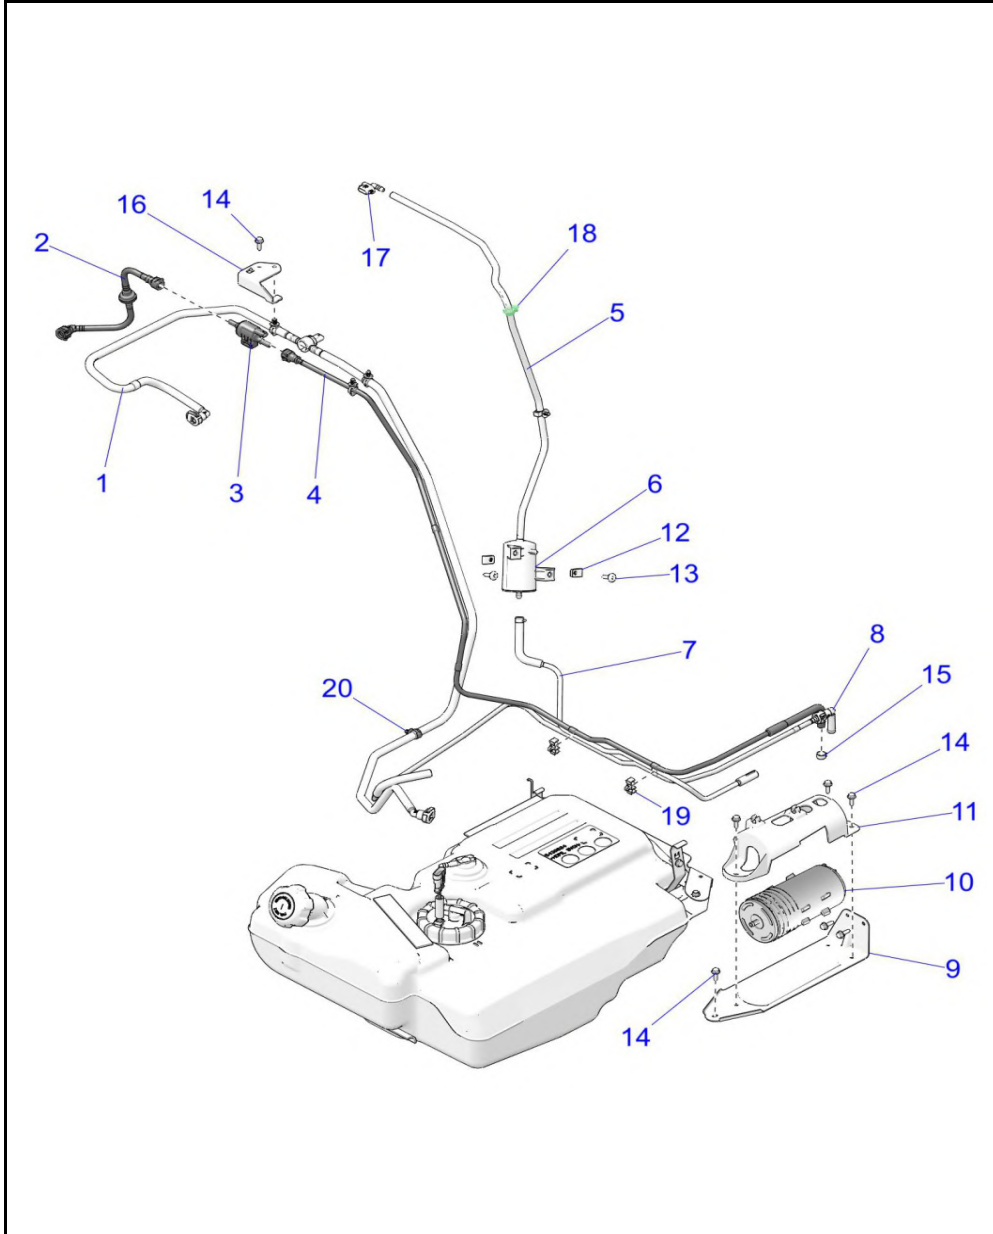

BODY, FUEL LINES, EVAP

2021 RZR TURBO S (R02) - Z21PAE92AE/AN/BE/BN/L92AL/AT/BL/BT

POS	SAP	Part Name	Qty
1	1047767	ASM-FUEL LINE,SUPPLY	1
2	1047768	HOSE,PURGE TO CHAMBER	1
3	1047769	VALVE-PURGE	1
4	1047770	ASM-LINE,CANISTER TO PURGE	1
5	1045305	FUEL LINE-90 CENTIMETERS	1
6	1045296	FILTER-CANISTER VENT	1
7	1045295	ASM-LINE,VENT TO CANISTER	1
8	1047771	ASM-LINE,TANK TO CANISTER	1
9	1045291	BRKT-MNT CANISTER,E-COAT	1
10	1045290	CANISTER-ACTIVATED CARBON,BFL	1
11	1045292	BRKT-MNT CANISTER,BLK	1
12	1014509	NUT-M6-1.0, U-TYPE (2.5-3.8)	2
13	1014459	SCR-TXTH-M6X1.0X25 ZFB	2
14	1039683	SCR-M6X1.0X20, HXHD, FLG, TDFM, BK	7
15	1045297	Clamp, Hose, Red	AR
16	1047772	BRKT-MNT PURGE.ECOAT	1
17	1039581	FITTING-VENT LINE,90	1
18	1039817	CLIP, ROUTING, .472 B.D., HINGED	2
19	1045304	CLIP-TRIPLE	2
20	1014065	CLIP-ROUTING	5