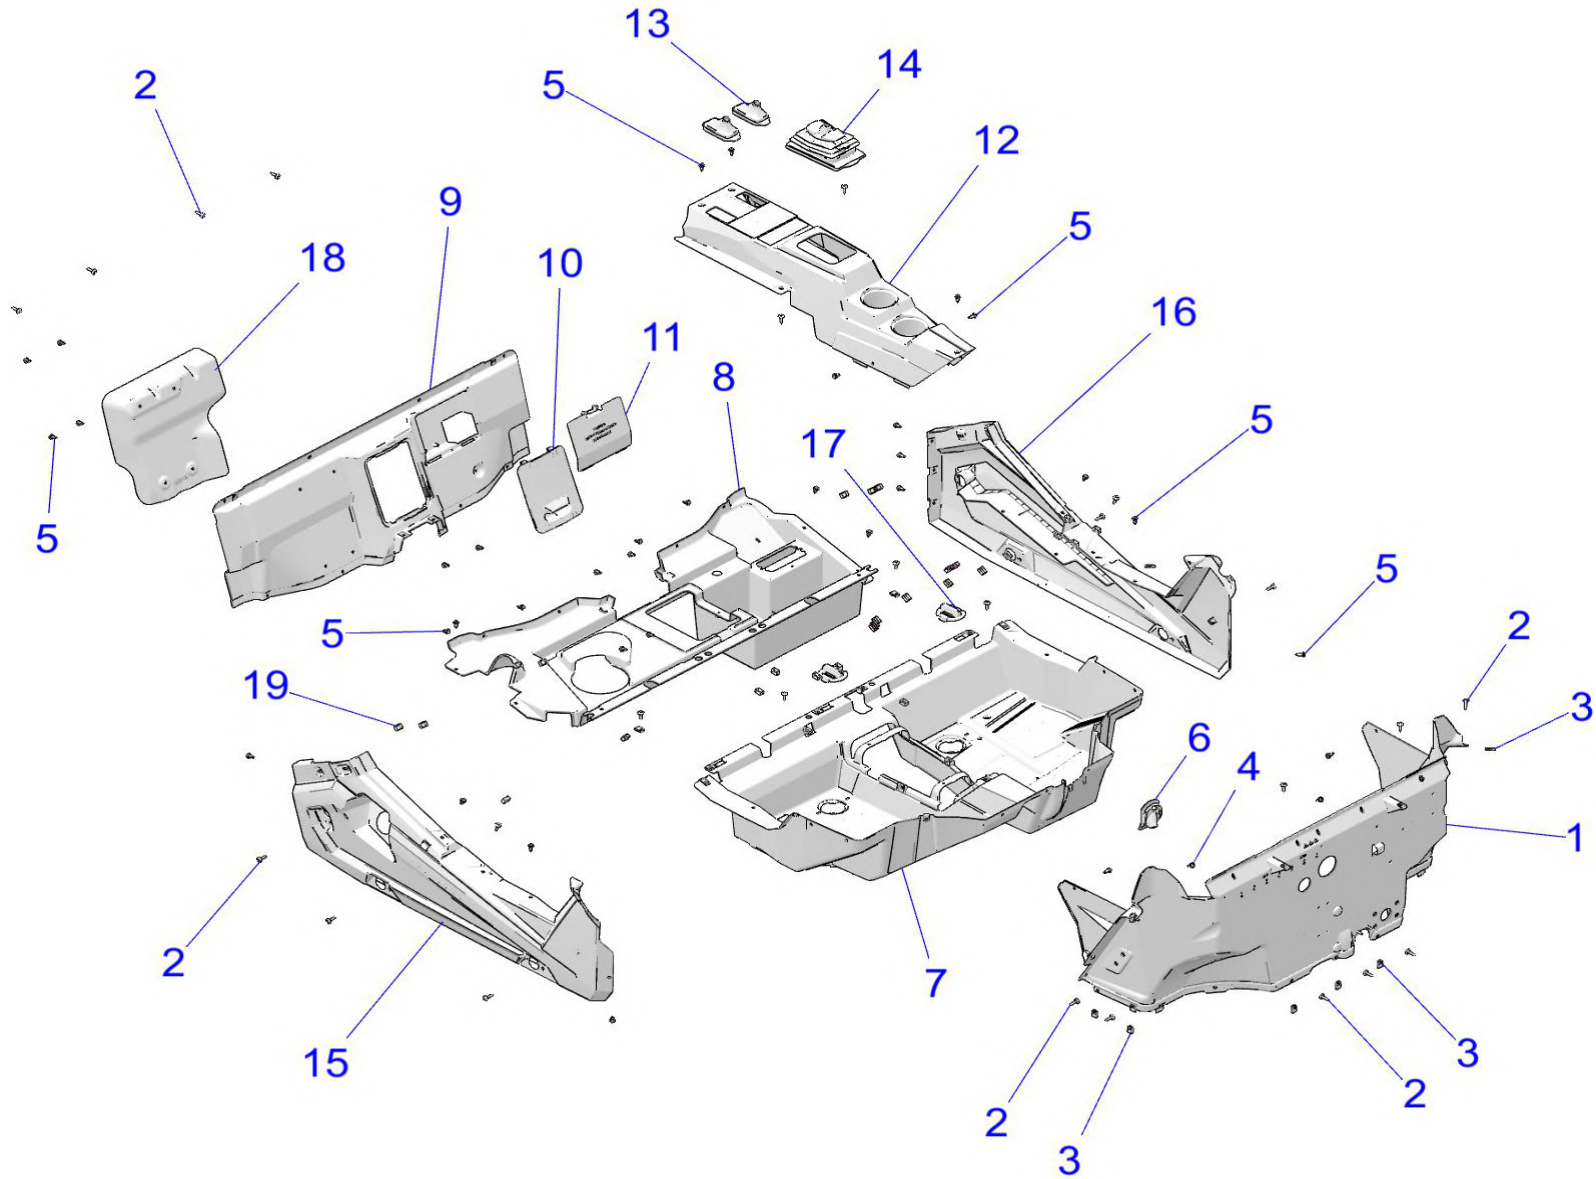

BODY, FLOOR and ROCKER PANELS

2021 RZR TURBO S (R02) - Z21PAE92AE/AN/BE/BN/L92AL/AT/BL/BT