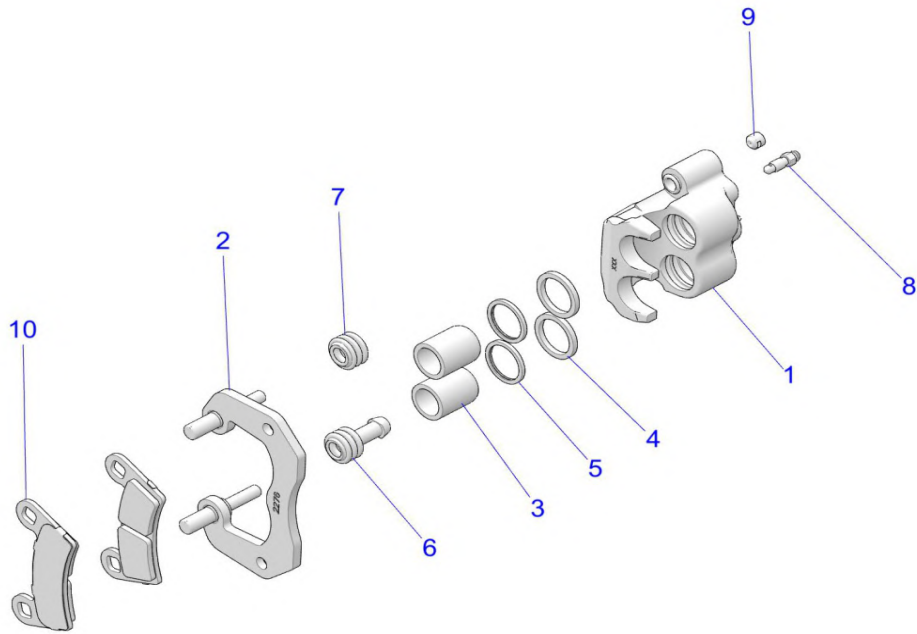

BRAKES, REAR CALIPER

2021 RZR TURBO S (R02) - Z21PAE92AE/AN/BE/BN/L92AL/AT/BL/BT

POS	SAP	Part Name	Qty
1	1047822	ASM., BRAKE CALIPER, LH, DOUBLE GROOVED [INCL. ALL]	1
1	1047823	ASM., BRAKE CALIPER, RH, DOUBLE GROOVED [INCL. ALL]	1
2	1037104	ASM., CALIPER, MOUNT, REAR, DOUBLE	1
3	1047824	PISTON, BRAKE, GROOVED	2
4	1011749	SQUARE RING, MOLDED	2
5	1011750	SQUARE RING, MOLDED	2
6	1011787	BOOT, PIN BUSHING	1
7	1011788	BOOT, PIN SEAL	1
8	1014062	SCREW, BLEEDER	1
9	1014436	SCREW	1
10	1005164	KIT, BRAKE PAD ASM. [INCL. 2 PADS]	1
10	1045125	K-ASM,HD,PAD,BRK,DB,1.375 (HEAVY DUTY) [OPTION][2 PADS PER KIT]	1