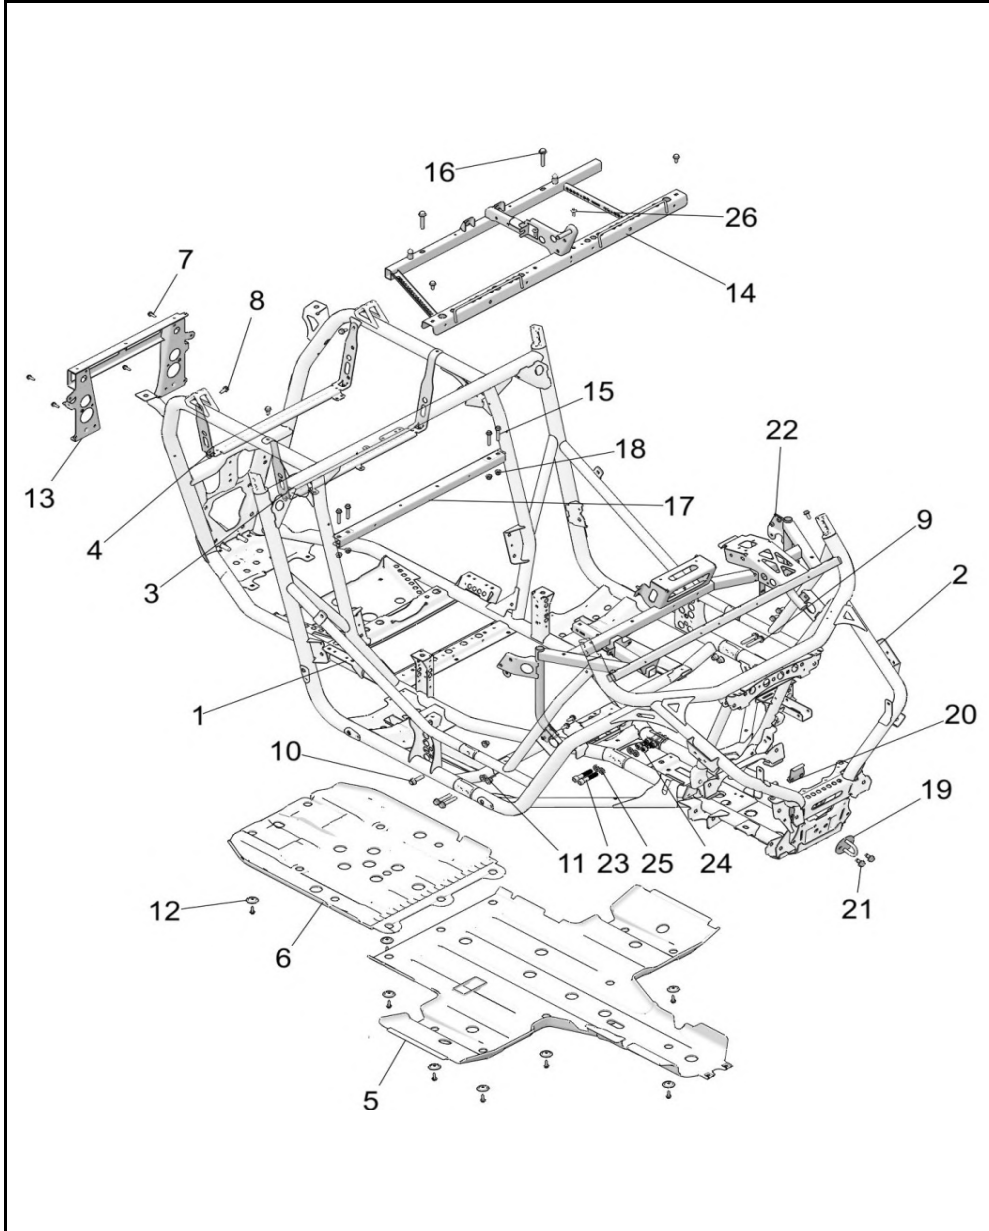

CHASSIS, MAIN FRAME AND SKID PLATES

2021 RZR TURBO S (R02) - Z21PAE92AE/AN/BE/BN/L92AL/AT/BL/BT

POS	SAP	Part Name	Qty
1	1047837	WELD-MAIN FRAME,72,BLK	1
2	1047838	WELD-MAINFRAME,FRT,ISO,72,BLK	1
3	1039891	BRACKET, BOX STRAP, BLACK	1
4	1045130	BRKT-BOX SUPPORT REAR,ECOAT	1
5	1047839	PLATE-SKID,BLK	1
6	1047840	PLATE-SKID,REAR,BLK	1
7	1039683	SCREW	17
8	1039688	BOLT	12
9	1014453	SCREW	4
10	1039751	SCREW	2
11	1014500	NUT, FLANGE, NYLOK	6
12	1039802	WASHER, SKID PLATE	13
13	1039824	SUPPORT, REAR, BLACK	1
14	1040253	BASE, SEAT, BLACK	1
15	1039659	SCR-M8X1.25X45-HX/FL-Y	4
16	1039673	BOLT	2
17	1039889	BRKT-CLOSE OFF SUPPORT,BLK	1
18	1014499	NUT- M8X1.25, FLG, NYLOC-OLIVE D	AR
19	1040254	WELD-TOW HOOK,BLK	1
20	1047841	BRKT-TOW HOOK BACKER,BLK	1
21	1039672	SCR-HXFL-M10X1.5X20 8.8 Z NYL	2
22	1045133	WELD-DASH,TURBO,S,ECOAT	1
23	1047842	SCR-SH-M12X1.5X60 12.9 ZFB	4
24	1047843	NUT-HEX-M12X1.5 10 SPL	4
25	1047844	WSHR-22X13X3 ZFB HRD	8
26	1014459	SCR-TXTH-M6X1.0X25 ZFB	2