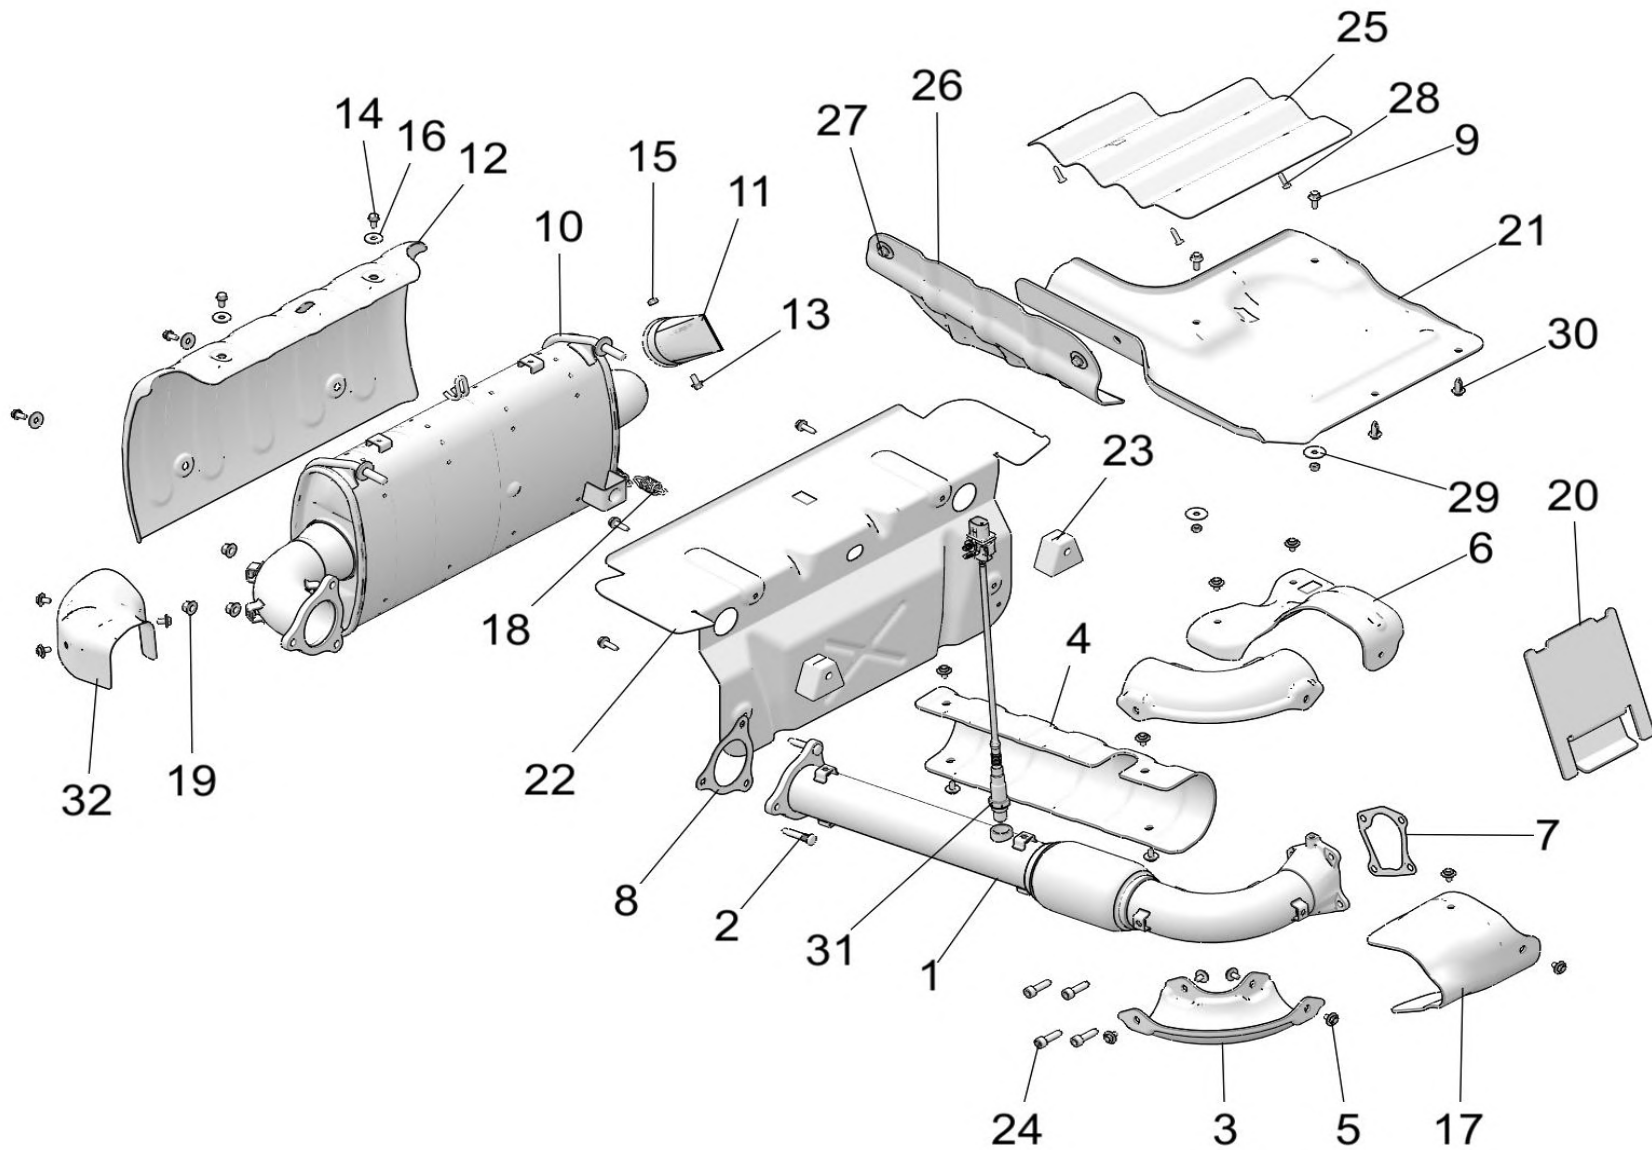

ENGINE, EXHAUST SYSTEM

2021 RZR TURBO S (R02) - Z21PAE92AE/AN/BE/BN/L92AL/AT/BL/BT