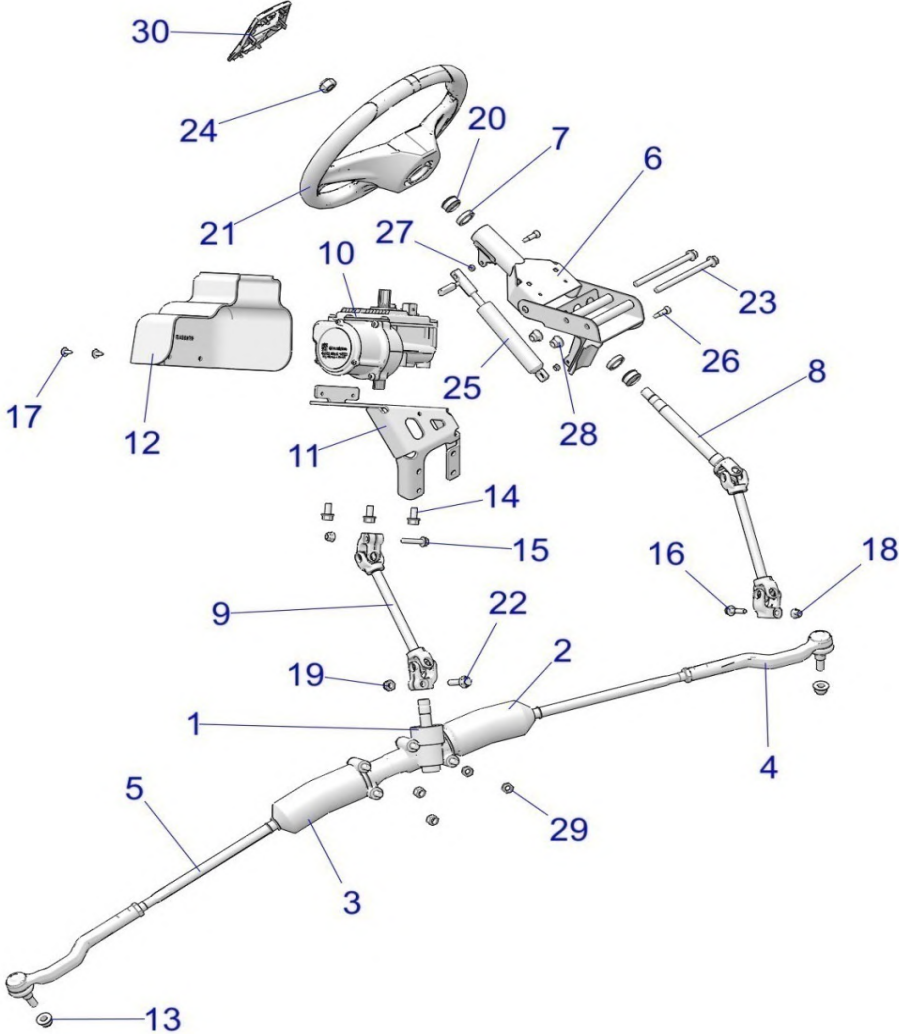

STEERING, STEERING ASM., VELOCITY

2021 RZR TURBO S (R02) - Z21PAE92AE/AN/BE/BN/L92AL/AT/BL/BT

POS	SAP	Part Name	Qty
30	1048142	CAP, STEERING WHEEL, WHITE LIGHTNING	1