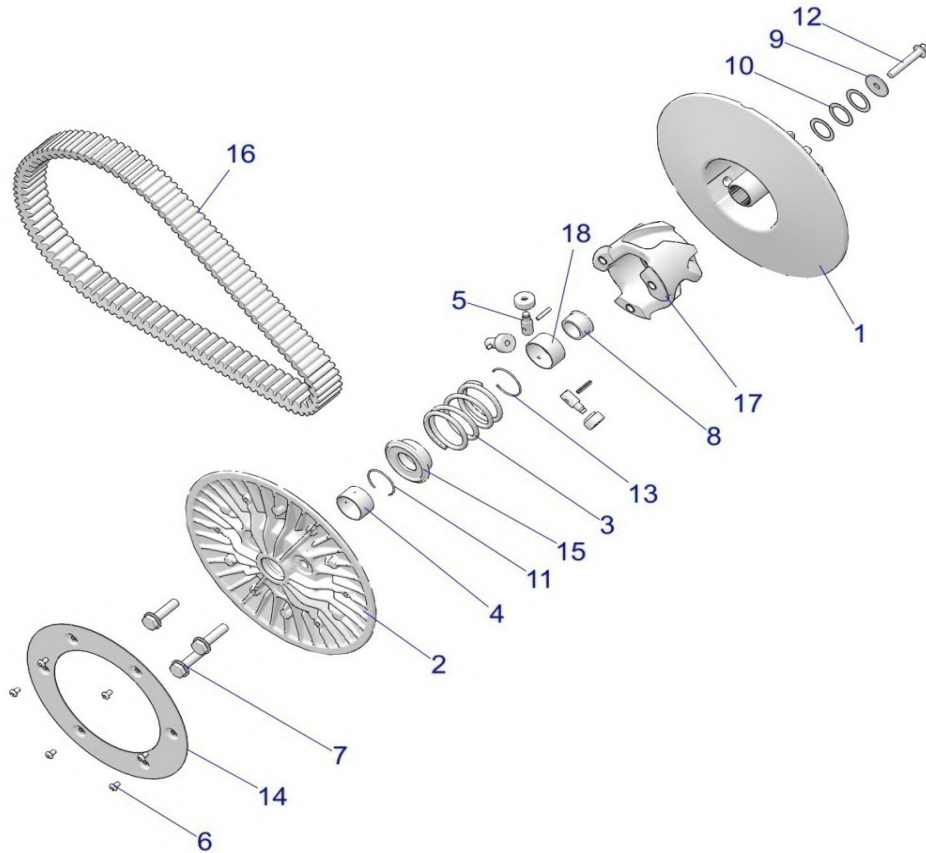

DRIVE TRAIN, SECONDARY CLUTCH

2021 RZR TURBO S (R02) - Z21PAE92AE/AN/BE/BN/L92AL/AT/BL/BT

POS	SAP	Part Name	Qty
1	1047948	ASM-DRIVEN,STAT,P90X,HD	1
2	1047949	ASM-DRIVEN,MOVEABLE,P90X,HD	1
2	1047950	ASM-MOVEABLE SHEAVE	1
3	1038706	SPRING-DRIVEN,160-260	1
4	1038670	BEARING-MU,32X36X20	1
5	1038676	PIN-DRIVEN,ROLLER,12MM,CAP	3
6	1047951	SCR-TXBH-M5X0.8X8 SPC TRILOBE	6
7	1047952	SCR-HHSEMS-M10X1.5X40 10.9 SPC	3
8	1011264	BUSHING-P90X,29X22X17	1
9	1047385	WSHR-8.4X30. 0X2.0 ZPB	1
10	1014537	SHIM-RING,23.25X32.25X0.5	3
11	1038671	RING-SNAP,INT,36X1.5	1
12	1047953	SCR-HXFL-M8X1.25X50 10.9 ZPB	1
13	1038677	RING-SNAP,INT,39X1.5	1
14	1047954	PLATE-WINDAGE,DRIVE	1
15	1038672	CUP-DRIVEN SPRING,P90X	1
16	1007368	BELT-DRIVE	1
16	1047955	BELT-HD,DRIVE,12.50,CD HD Belt [Race]	1
17	1038678	ASM-HELIX,MACH,38-42F-BA90	1
18	1038679	BEARING-MU,35X20	1