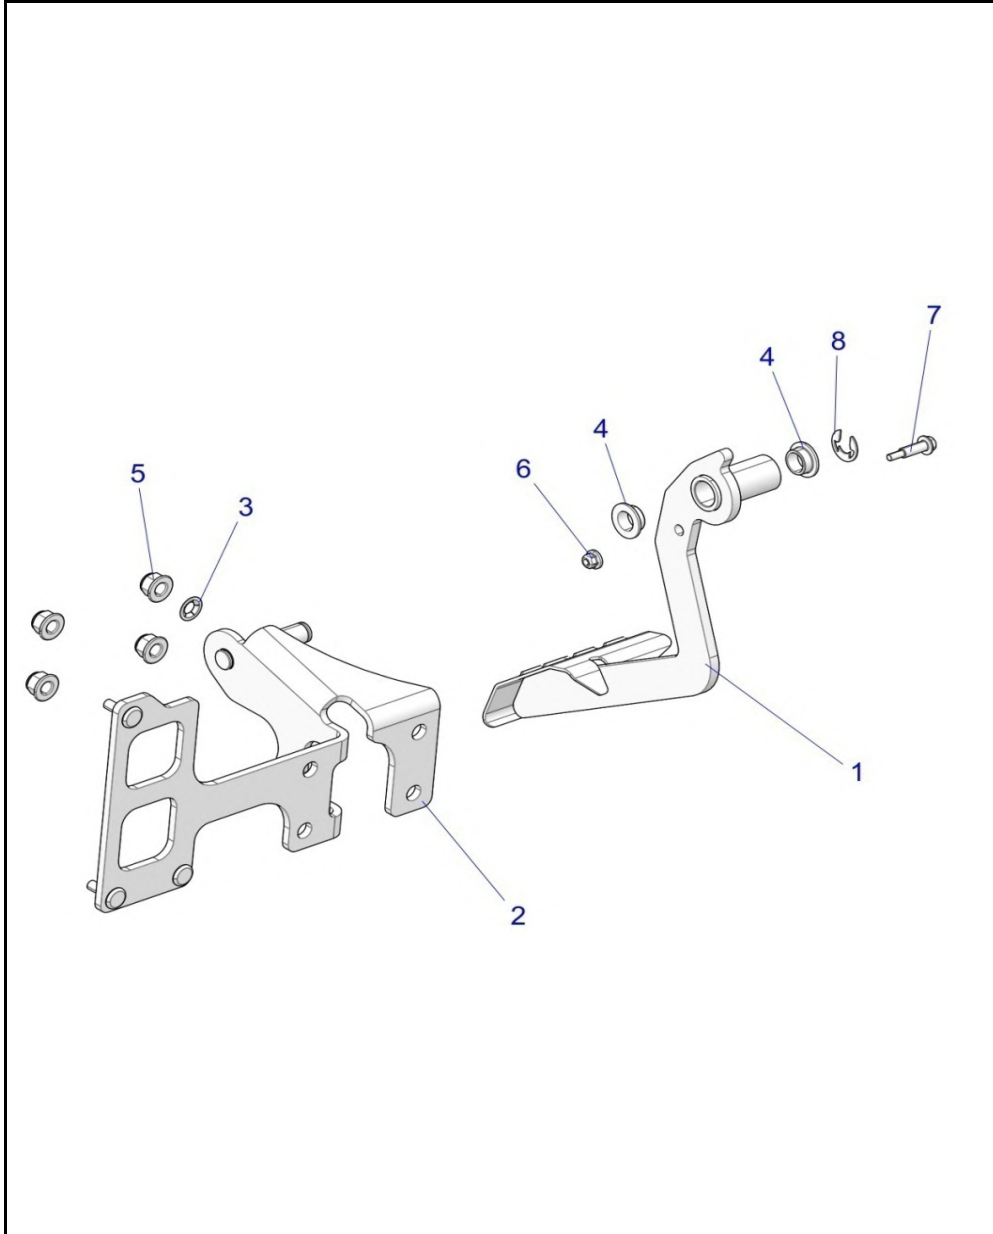

BRAKES, PEDAL AND MASTER CYLINDER

2021 RZR TURBO S (R02) - Z21PAE92AE/AN/BE/BN/L92AL/AT/BL/BT

POS	SAP	Part Name	Qty
1	1001526	PEDAL, BRAKE, MATTE BLACK	1
2	1039823	MOUNT, PEDAL, BLACK	1
3	1039776	NUT-5/16-PAL-Y	1
4	1039567	BUSHING, PEDAL, PIVOT	2
5	1014499	NUT- M8X1.25, FLG, NYLOC-OLIVE D	4
6	1045123	NUT-M5X0.8 8.8 HX/FL NYLOC	1
7	1045124	BOLT,M5X0.8X10,16.5 SHLD	1
8	1039821	RING-RETAINING, "E",EXT., .500	1