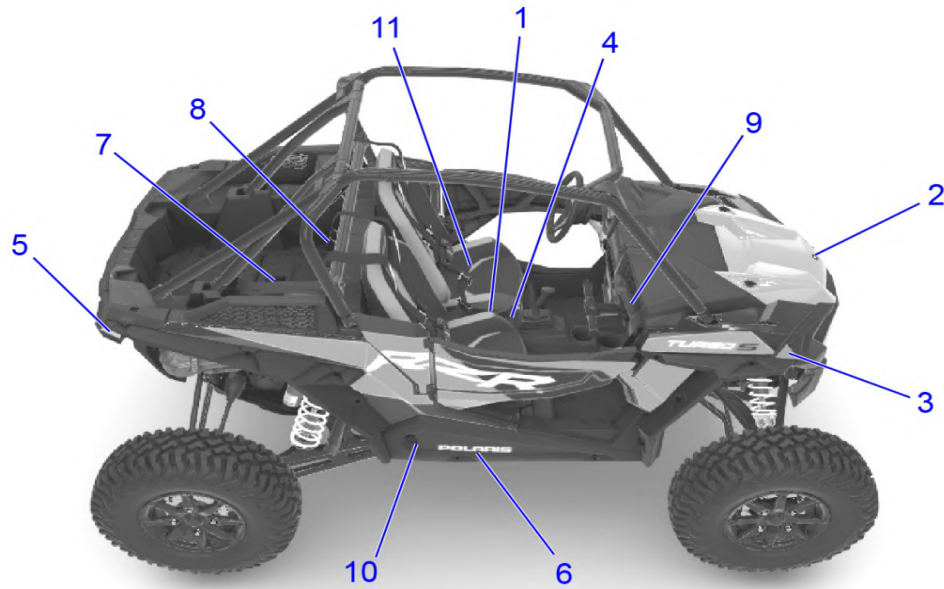

## BODY, DECALS COMMON

2021 RZR TURBO S (R02) - Z21PAE92AE/AN/BE/BN/L92AL/AT/BL/BT

Illustration is for decal placement only and may not represent actual model.

POS	SAP	Part Name	Qty
1	1045001	DECAL-WARN,SEATBELT/DRV/RIDERS	1
2	1014053	LOGO-POLARIS STAR	1
3	1047657	DECAL-REFLECTOR,AMBER,LH	1
3	1047658	DECAL-REFLECTOR,AMBER,RH	1
4	1045000	DECAL-WARN,PROPER USE,2 OC	1
5	1047659	DECAL-REFLECTOR,RED,LH	1
5	1047660	DECAL-REFLECTOR,RED,RH	1
6	1014165	DECAL, POLARIS, WHITE	2
7	1045013	DECAL-WARN,NEVER CARRY FUEL	1
8	1047661	DECAL-WARN,PASS/LOAD/TIRE,72	1
8	1047662	DECAL-WARN,PASS/LOAD/TIRE,72	1
9	1047663	DECAL, QR CODE, MAIN [INSIDE GLOVE BOX]	1
10	1047664	DECAL-FUEL RECOMMENDATION	1
11	1045002	DECAL, BATTERY, POLARIS [ON BATTERY]	1