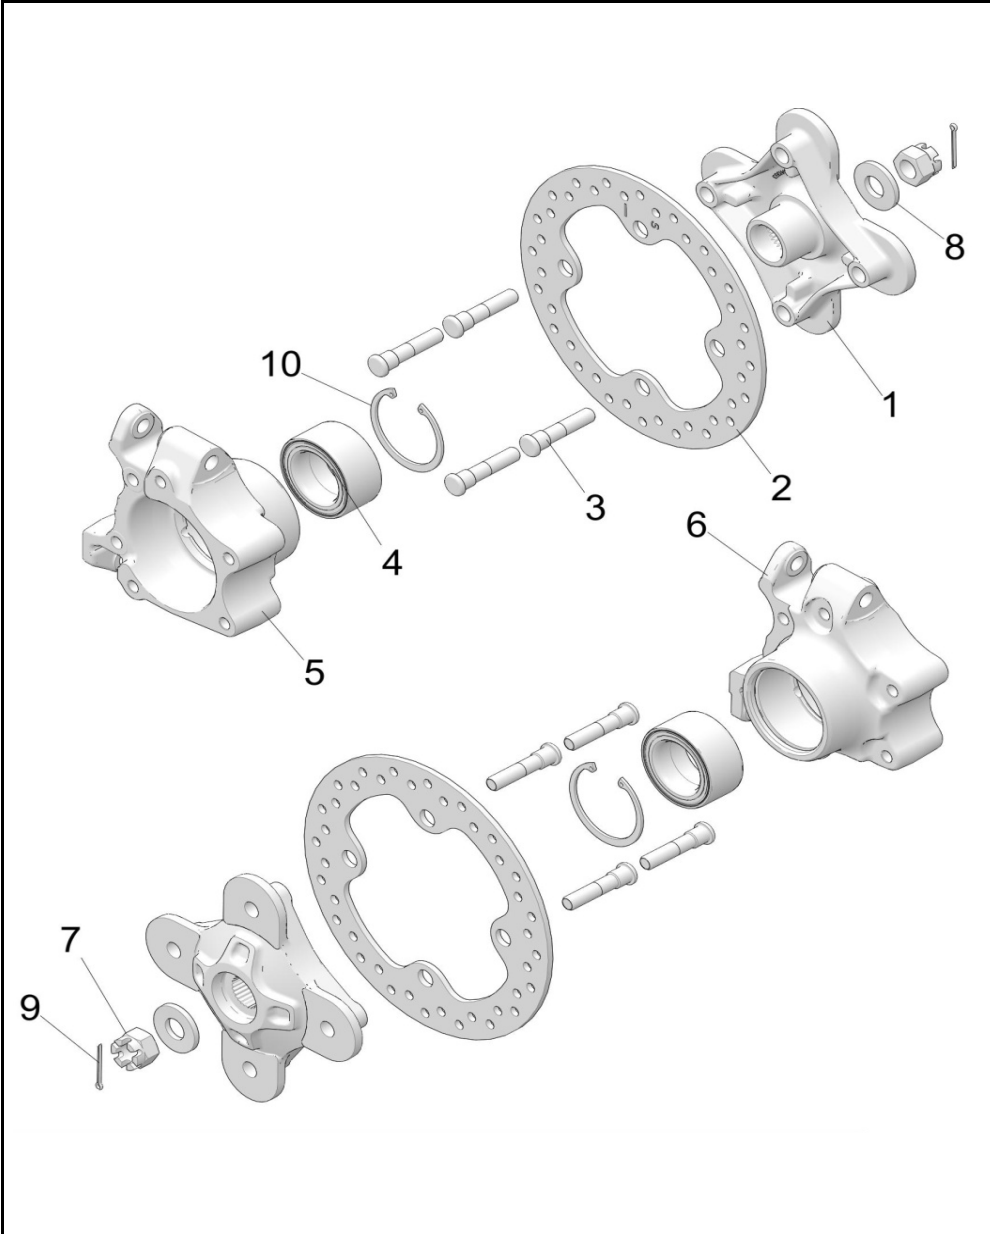

SUSPENSION, REAR CARRIER AND HUB

2021 RZR TURBO S (R02) - Z21PAE92AE/AN/BE/BN/L92AL/AT/BL/BT

POS	SAP	Part Name	Qty
1	1011265	HUB-WHEEL(MACH),BLK	2
2	1048191	ROTOR-BRAKE,7.5MM THK,SS410DB	2
3	1014465	STUD-WHEEL,M12-1.5	8
4	1008451	BEARING-BALL,SEALED,44X72X33.1	2
4	1008460	BEARING-BALL,SEALED,44X72X33.1 (HEAVY DUTY) [OPTIONAL]	2
5	1048192	CARRIER-BEARING,WHEEL,LH(MACH)	1
6	1048193	CARRIER-BEARING,WHEEL,RH(MACH)	1
7	1014502	NUT-M18X1.5,CASTLE,ZINC/YELLOW	2
8	1045351	WSHR-AXLE,M18,42X4.5	2
9	1014587	PIN-COTTER 1/8X1 1/2-Y	2
10	1014626	RING-RETAINING,2.835,INTERNAL	2