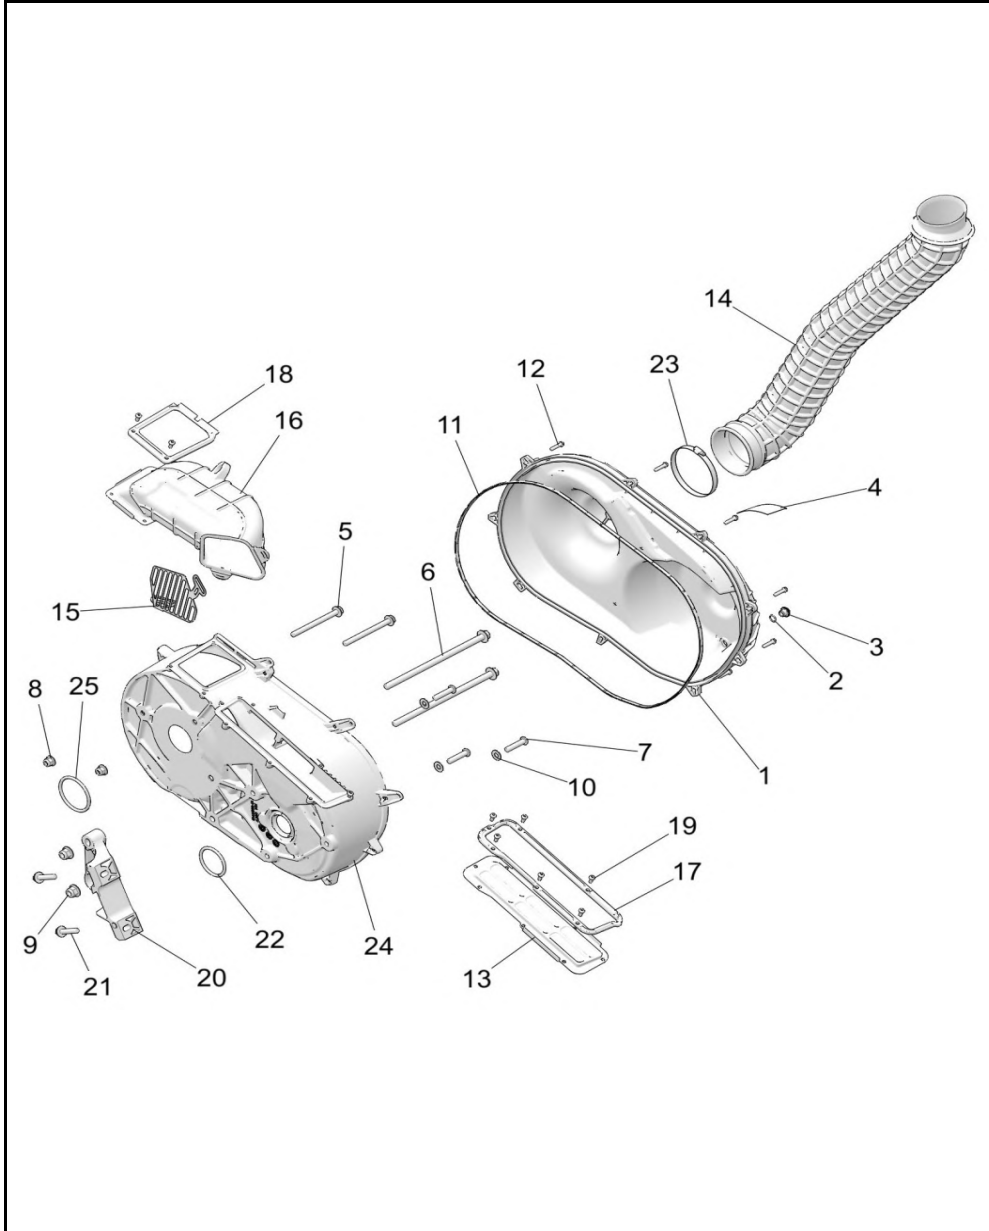

# DRIVE TRAIN, CLUTCH COVER AND DUCTING

2021 RZR TURBO S (R02) - Z21PAE92AE/AN/BE/BN/L92AL/AT/BL/BT

POS	SAP	Part Name	Qty
1	1047859	ASM-COVER,CLUTCH,OUTER [INCL 1-4]	1
2	1046764	O-RING-0.489X0.629X0.070,EPDM	1
3	1046765	PLUG-DRAIN,9/16-18,PP	1
4	1039641	DECAL-BELT,WARNING/CHECK	1
5	1047860	SCR-HXFL-M10X1.5X115 8.8 ZY3	2
6	1046773	SCR-M12X1.75X250 8.8 HX/FL ZOD	2
7	1046777	SCR-TXBH-M10X1.5X45 8.8ZOD P30	3
8	1014504	NUT-M10X1.5 HFN NYLOC ZOD	2
9	1040256	NUT-HXFL M12X1.75 8 ZOD NYL	2
10	1046778	WSHR-10.5X22.0X1.6 SPC	3
11	1046754	SEAL-OUTER CLUTCH COVER	1
12	1046771	SCR-HXFLG,M6X1.0X25,10.9	9
13	1047861	COVER-INLET	1
14	1047862	DUCT-CLUTCH,INLET	1
15	1047863	BRKT-SCREEN,BELT	1
16	1047864	HOSE-CLUTCH,AIR OUTLET	1
17	1046762	PLATE-INLET CLUTCH DUCT SEAL	1
18	1047865	MOUNT-OUTLET DUCT	1
19	1045789	SCR-TXPH-M6X1.0X15 GR5 ZOD NYL	9
20	1046758	BRKT-TRANSJOINT,MAG,MACH	1
21	1046772	SCR-HXFL-M10X1.5X1.5 8.8 ZY3	2
22	1046766	O-RING-2.25X2.625X.21,FKM	1
23	1047866	CLAMP-WORM DRIVE,.44WX4.25 DIA	1
24	1047867	COVER-CLUTCH,INNER,MACH	1
25	1046779	O-RING	1