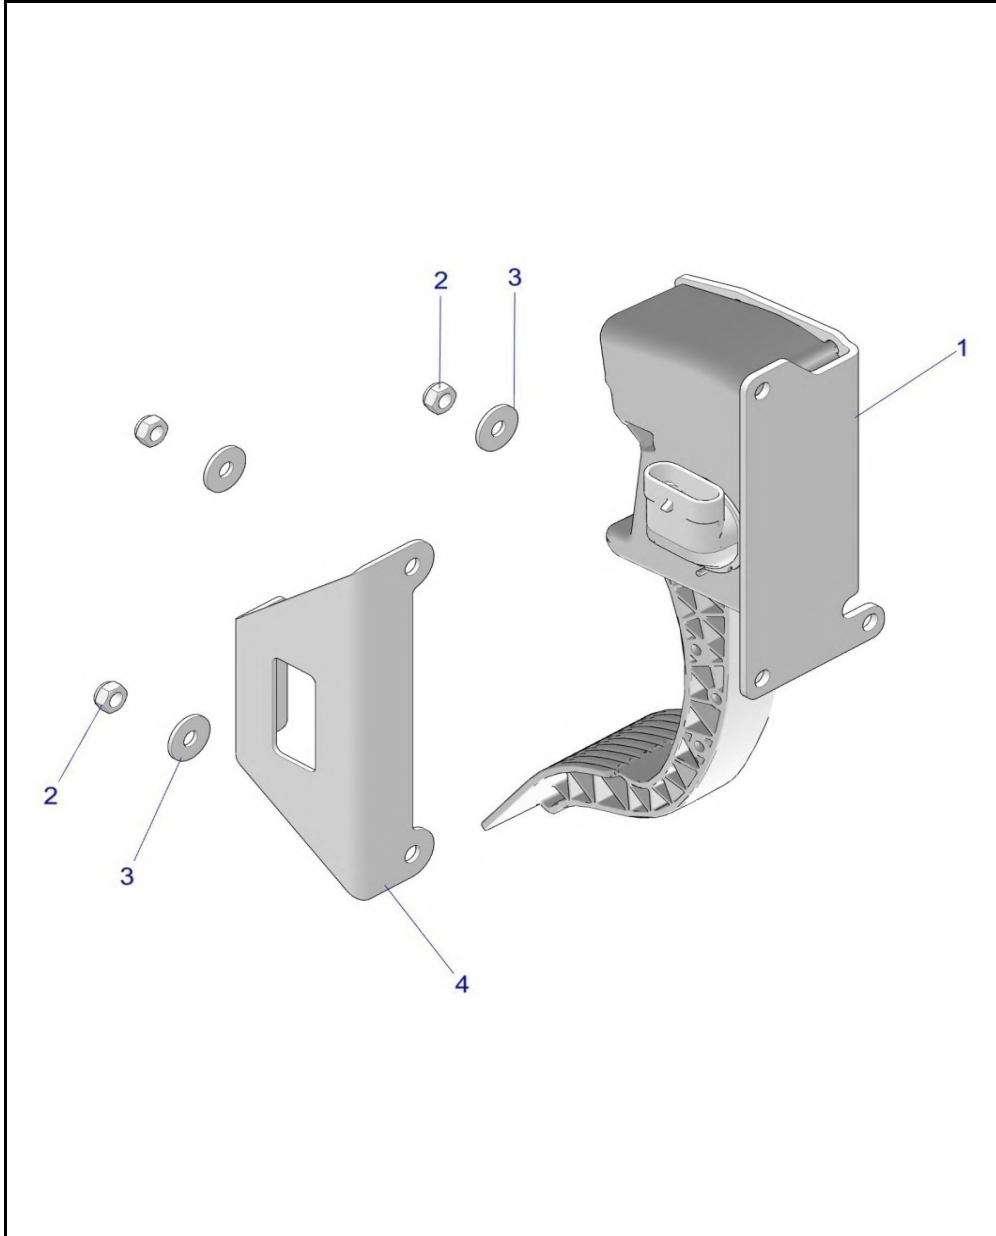

ENGINE, THROTTLE PEDAL

2021 RZR TURBO S (R02) - Z21PAE92AE/AN/BE/BN/L92AL/AT/BL/BT

POS	SAP	Part Name	Qty
1	1009578	PEDAL, ELECTRONIC THROTTLE	1
2	1039773	NUT-6MM X 1 NYLON-Z	3
3	1039804	WSHR-6.4X18.0X1.6 ZC	3
4	1039895	PEDAL-BRACKET,M.BLK	1