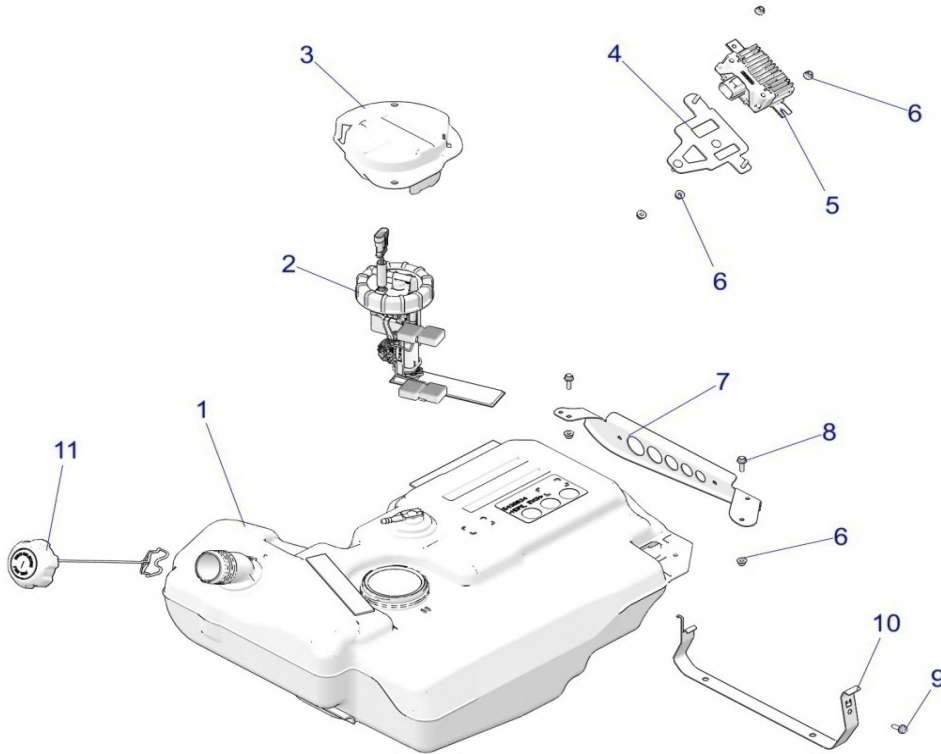

# BODY, FUEL LINES, EVAP

2021 RZR TURBO S (R02) - Z21PAE92AE/AN/BE/BN/L92AL/AT/BL/BT

POS	SAP	Part Name	Qty
1	1047767	ASM-FUEL LINE,SUPPLY	1
2	1047768	HOSE,PURGE TO CHAMBER	1
3	1047769	VALVE-PURGE	1
4	1047770	ASM-LINE,CANISTER TO PURGE	1
5	1045305	FUEL LINE-90 CENTIMETERS	1
6	1045296	FILTER-CANISTER VENT	1
7	1045295	ASM-LINE,VENT TO CANISTER	1
8	1047771	ASM-LINE,TANK TO CANISTER	1
9	1045291	BRKT-MNT CANISTER,E-COAT	1
10	1045290	CANISTER-ACTIVATED CARBON,BFL	1
11	1045292	BRKT-MNT CANISTER,BLK	1
12	1014509	NUT-M6-1.0, U-TYPE (2.5-3.8)	2
13	1014459	SCR-TXTH-M6X1.0X25 ZFB	2
14	1039683	SCR-M6X1.0X20, HXHD, FLG, TDFM, BK	7
15	1045297	Clamp, Hose, Red	AR
16	1047772	BRKT-MNT PURGE.ECOAT	1
17	1039581	FITTING-VENT LINE,90	1
18	1039817	CLIP, ROUTING, .472 B.D., HINGED	2
19	1045304	CLIP-TRIPLE	2
20	1014065	CLIP-ROUTING	5

## BODY, FUEL TANK AND RELATED

2021 RZR TURBO S (R02) - Z21PAE92AE/AN/BE/BN/L92AL/AT/BL/BT

POS	SAP	Part Name	Qty
1	<a href="#">1047773</a>	ASM-FUEL TANK [INCL. PUMP, 2]	1
2	<a href="#">1047774</a>	K-FUEL PUMP,RZR TURBO	1
3	<a href="#">1045308</a>	PANEL-ACCESS,TANK,BLK	1
4	<a href="#">1047775</a>	BRKT-MNT,CONTROL,MOD,E-COAT	1
5	<a href="#">1047776</a>	ASM-FUEL PUMP,CONTROL,MODULE	1
6	<a href="#">1014499</a>	NUT- M8X1.25, FLG, NYLOC-OLIVE D	6
7	<a href="#">1047777</a>	BRKT-MOUNT,RACK,BLK	1
8	<a href="#">1045310</a>	SCREW-HXFL, M6x1.0x20 8.8 ZPB	2
9	<a href="#">1039683</a>	SCR-M6X1.0X20, HXHD, FLG, TDFM, BK	1
10	<a href="#">1039887</a>	STRAP, FUEL TANK, BLACK	1
11	<a href="#">1045307</a>	CAP-GAS TANK,TETHER,8.5	1