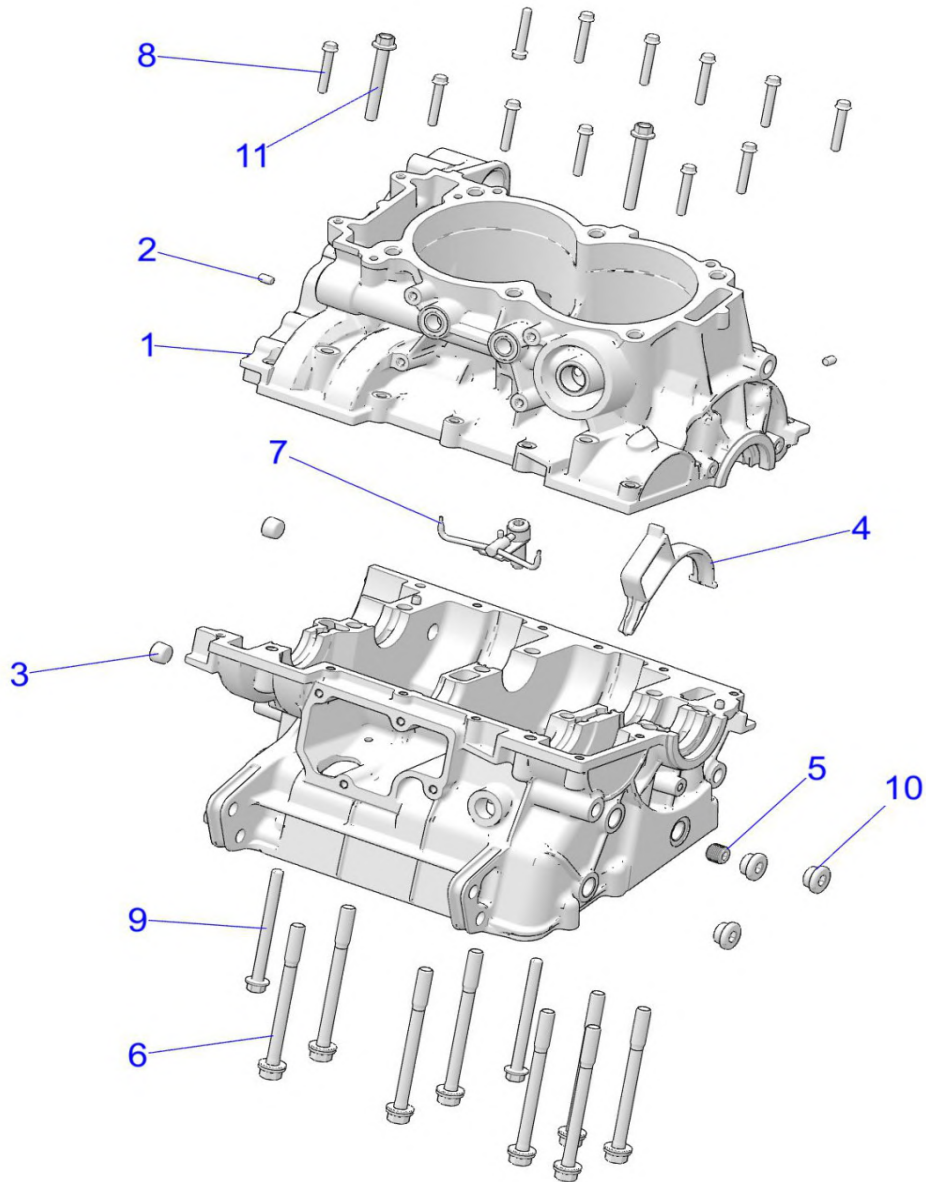

ENGINE, CRANKCASE

2021 RZR TURBO S (R02) - Z21PAE92AE/AN/BE/BN/L92AL/AT/BL/BT

POS	SAP	Part Name	Qty
1	1048054	KIT, CRANKCASE [INCL. 2-10]	1
2	1039499	PIN, DOWEL	8
3	1039610	PLUG	2
4	1039579	DIVERTER, OIL DRAIN	1
5	1039708	PLUG	2
6	1048055	SCR-HXFL M10X1.25X115MM 10.9	8
7	1039412	JET, PISTON	1
8	1039699	SCREW	12
9	1039727	SCREW	2
10	1045714	PLUG-HEX SCKT,W/O-RING,M16X1.5	3
11	1039731	SCREW	2