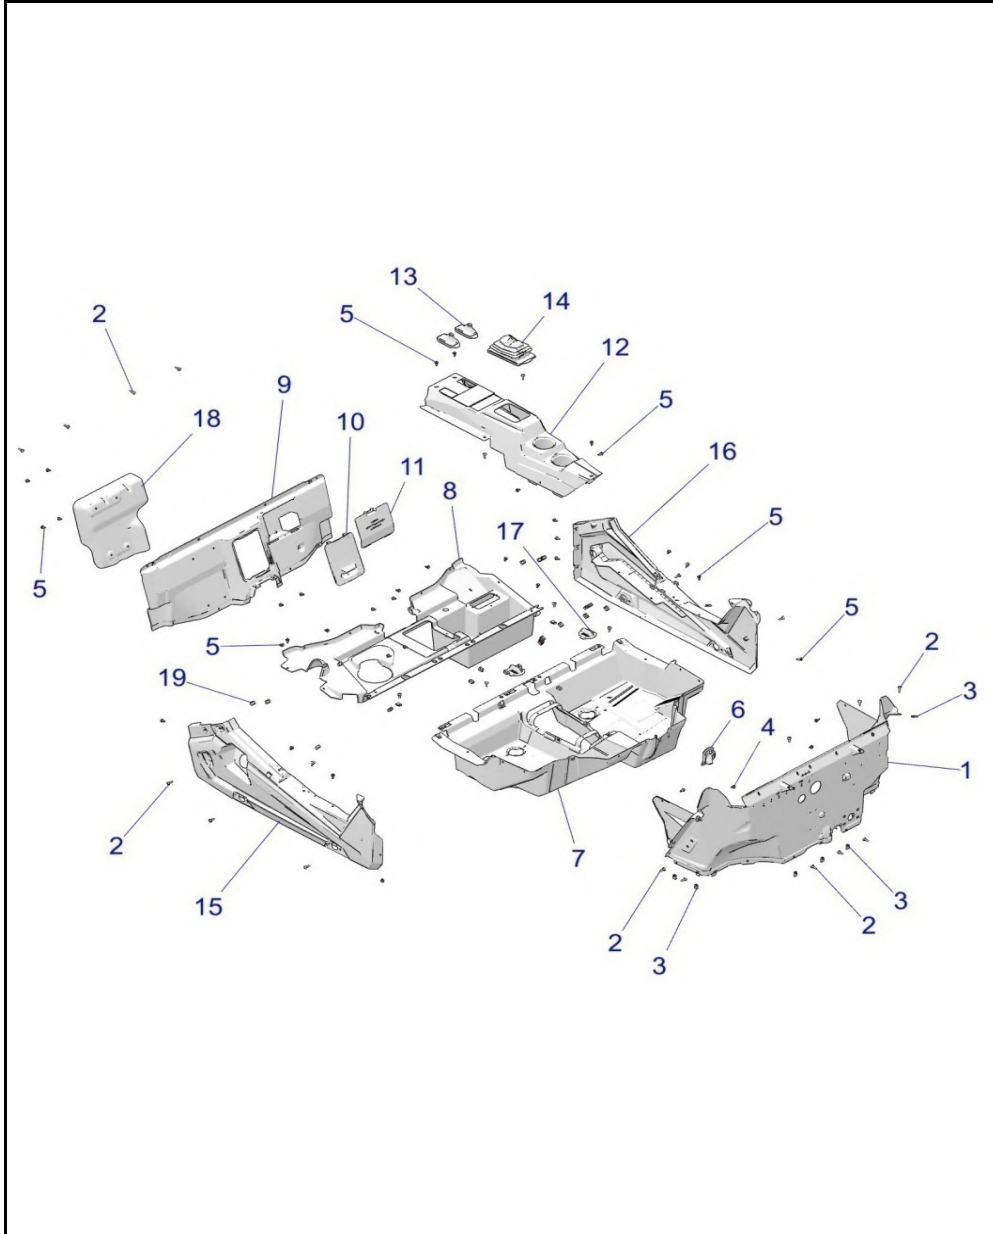

BODY, FLOOR and ROCKER PANELS

2021 RZR TURBO S (R02) - Z21PAE92AE/AN/BE/BN/L92AL/AT/BL/BT

POS	SAP	Part Name	Qty
1	1045079	ASM-FIREWALL,MAIN,ROUTERED,BLK [INCL QTY 11 OF 3]	1
2	1014459	SCR-TXTH-M6X1.0X25 ZFB	AR
3	1014509	NUT, U-TYPE	AR
4	1039669	SCREW	3
5	1014589	RIVET	AR
6	1047750	BOOT-STEERING	1
7	1045080	ASM-FLOOR,MAIN,BLK [INCL QTY 8 OF 3]	1
8	1039899	PANEL, REAR CLOSEOFF, LOWER, BLACK	1
9	1011978	PANEL-REAR CLOSEOFF,UPR	1
10	1011979	PANEL-ACCESS,ENGINE	1
11	1039584	COVER-ECU	1
12	1045081	ASM-CONSOLE,WARNDICAL,BLK [INCL WARNING DECALS][E92AC][E92BC][F92AC]	1
12	1047751	ASM-CONSOLE,WARNDICAL,EU,BLK [INCL WARNING DECALS][F92LC]	1
13	1047752	BOOT-SEAT BELT SLOT,BLK	2
14	1011811	BOOT, SHIFTER	1
15	1011916	ROCKER, RH, BLACK	1
16	1011915	ROCKER, LH, BLACK	1
17	1011806	PLUG, DRAIN, FLOOR	2
18	1047794	SHIELD-REAR CLOSEOFF	1
19	1014466	CLIP, DASH, TRIM, METAL	AR