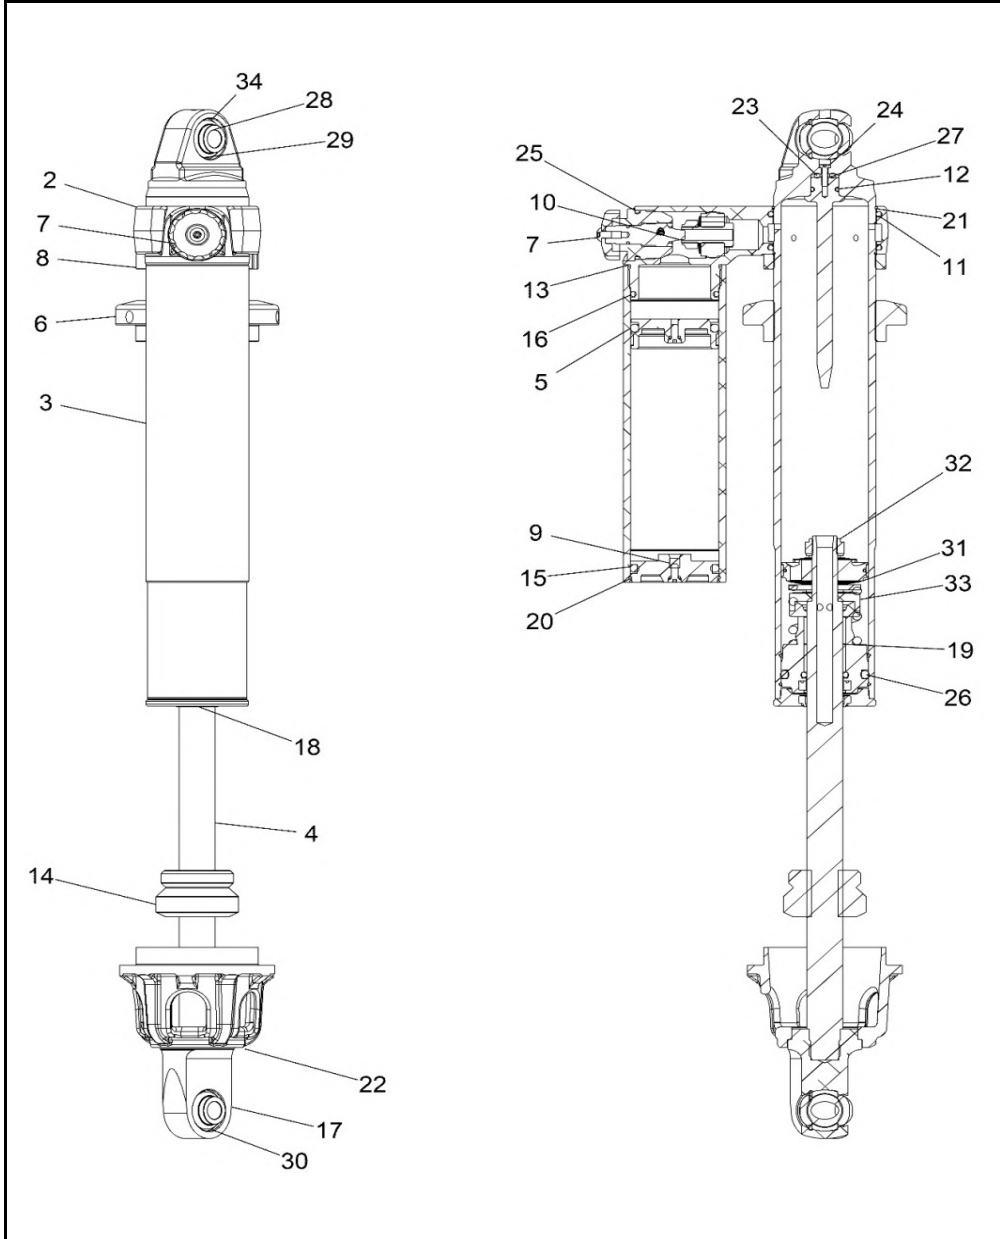

SUSPENSION, FRONT SHOCK INTERNALS, VELOCITY

2021 RZR TURBO S (R02) - Z21PAE92AE/AN/BE/BN/L92AL/AT/BL/BT

POS	SAP	Part Name	Qty
30	1004067	O-RING 2-312	4
31	1048173	PISTON ASSEMBLY	1
32	1048249	NUT, FLEXLOC, THIN, 5/8-18	1
33	1048174	CHECK VALVE, 2 PIECE, .875 SHAFT X .625L, .052 BLEED	1
34	1048175	BODY, 2.5 CO, IMP EXT	1