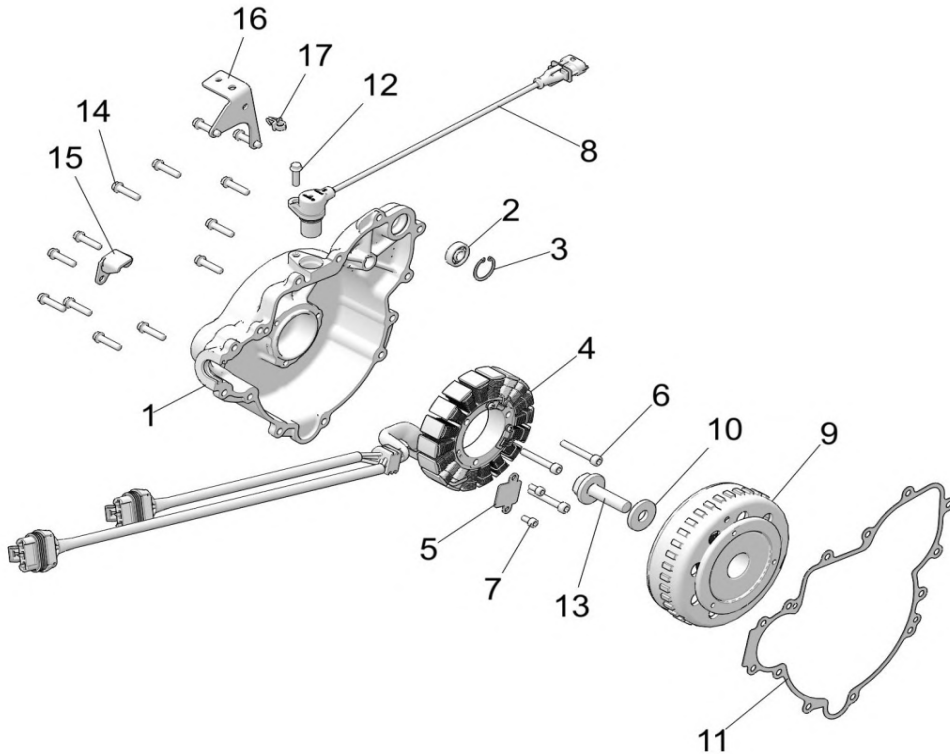

ENGINE, STATOR AND FLYWHEEL

2021 RZR TURBO S (R02) - Z21PAE92AE/AN/BE/BN/L92AL/AT/BL/BT

POS	SAP	Part Name	Qty
1	1039346	ASM., IGNITION COVER [INCL. 2,3]	1
2	1039484	BEARING, BALL	1
3	1039819	RING, SNAP	1
4	1009592	STATOR [E92AE/AN/BE/BN]	1
4	1048106	STATOR-900W DUAL [L92AL/AT/BL/BT]	1
5	1039512	BRACKET, RETAINER, WIRE	1
6	1039653	SCREW	3
7	1039665	SCREW	2
8	1005829	SENSOR, CRANK POSITION	1
9	1045277	FLYWHEEL-660W [E92AE/AN/BE/BN]	1
9	1047554	FLYWHEEL-900W [L92AL/AT/BL/BT]	1
10	1014531	WSHR-32X12X4,HARD	1
11	1012355	GASKET, COVER, IGNITION	1
12	1039698	SCREW	1
13	1014481	SCREW	1
14	1039744	SCREW	13
15	1048107	BRKT-OIL,LINE,RETAINER	1
16	1048108	BRKT-CPS/COOLANT	1
17	1040407	CLIP-WIRE,6.35MM	1