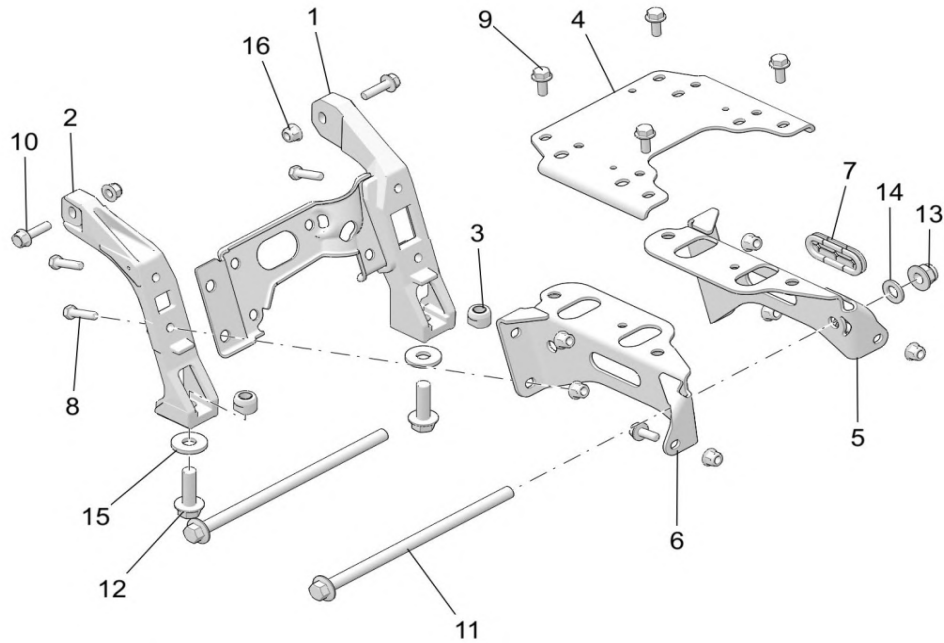

CHASSIS, MOUNTING, FRONT GEARCASE

2021 RZR TURBO S (R02) - Z21PAE92AE/AN/BE/BN/L92AL/AT/BL/BT

POS	SAP	Part Name	Qty
1	1047845	WELD-CHASSIS,STEERING,ECOAT	1
2	1047846	STEERING RACK MNT,CAST,RH,BLK	1
3	1047847	M12X1.75,NUT-MACHINED	2
4	1047848	BRKT-WINCH MOUNT PLATE,BLK	1
5	1047849	BRKT-FRONT DRIVE MNT,LH,BLK	1
6	1047850	BRKT-FRONT DRIVE MNT,RH,BLK	1
7	1047851	GROMMET-ROUTING	1
8	1047852	SCR-HH-M8X1.25X30 8.8 ZY3	4
9	1045866	SCR-HXFL-M8X1.25X20 8.8 ZY3	4
10	1047853	SCR-HXFL-M8X1.25X30 10.9 ZPB	4
11	1047854	SCR-HXFL,M12X1.25X230 10.9 SPC	2
12	1047855	SCR-HXFL-M12X1.75X40 10.9 NYL	2
13	1047856	NUT-HXFL-M12X1.25 10 SPC NYL	2
14	1014524	WSHR-13.0X24.0X2.5 ZPC	2
15	1047857	WSHR-32X12X4,HARD,ZFB [TO 8/1/19]	2
15	1047858	WSHR-32X12.5X4 ZFB [FROM 8/1/19]	2
16	1014499	NUT- M8X1.25, FLG, NYLOC-OLIVE D	AR