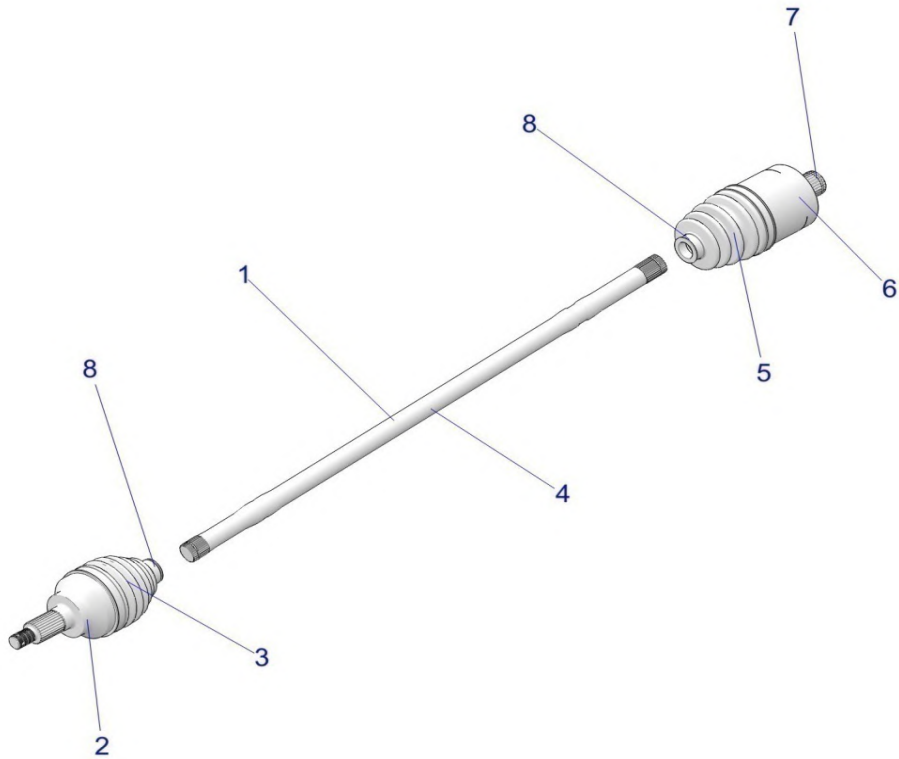

DRIVE TRAIN, HALF SHAFT, REAR

2021 RZR TURBO S (R02) - Z21PAE92AE/AN/BE/BN/L92AL/AT/BL/BT

POS	SAP	Part Name	Qty
1	1047893	ASM-HALFSHAFT,RR,72,CONV [INCL ALL]	1
2	1047894	OUTER JOINT	1
3	1047895	BOOT KIT OUTER	1
4	1047896	BAR	1
5	1047897	BOOT KIT	1
6	1047898	INNER JOINT	1
7	1007468	CIRCLIP	1
8	1047899	CIRCLIP	1