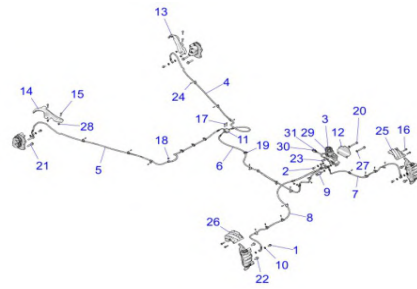

1 - BODY

2 - BRAKES

3 - CHASSIS

4 - DRIVE TRAIN

5 - ELECTRICAL

6 - ENGINE

7 - OWNERS MANUAL

8 - STEERING

9 - SUSPENSION

10 - WHEELS

11 - ACCESSORIES