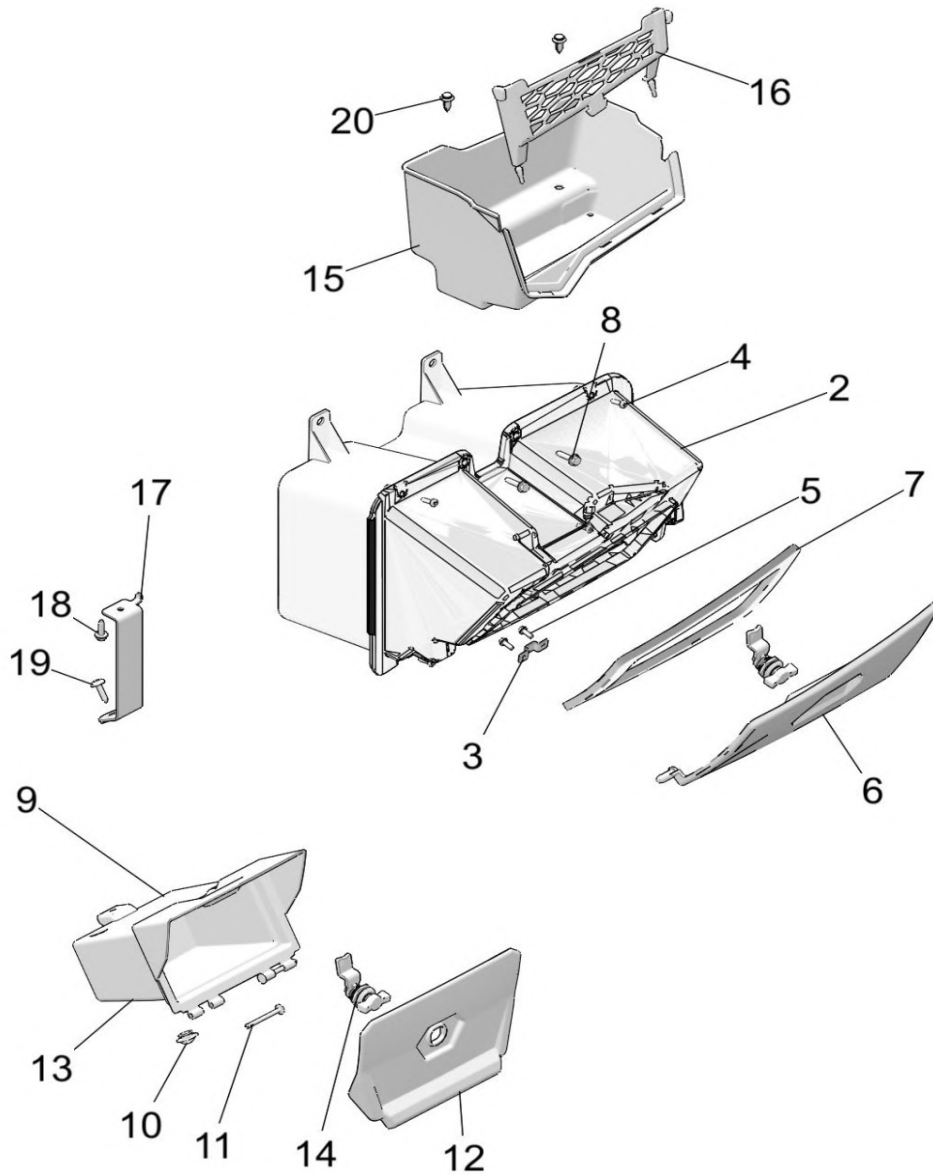

BODY, DASH STORAGE

2021 RZR TURBO S (R02) - Z21PAE92AE/AN/BE/BN/L92AL/AT/BL/BT

POS	SAP	Part Name	Qty
2	1039901	GLOVEBOX, BLACK	1
3	1039525	BRACKET, GLOVEBOX LATCH	1
4	1014423	SCREW	5
5	1039701	SCREW	2
6	1039909	DOOR, GLOVEBOX, TPO, BLACK	1
7	1039556	SEAL, GLOVEBOX	1
8	1044268	SCREW	2
9	1044989	ASM-DOUBLE DIN [INCL 10-14]	1
10	1039537	PLUG-COMPARTMENT	1
11	1039564	PIN-HINGE,GLOVEBOX	2
12	1044991	DOOR-DIN BOX,BLK	1
13	1044992	PANEL-DOUBLE DIN,BLK	1
14	1014063	LATCH-1/4 TURN, CAM	1
15	1044993	BIN-UPPER IP,BLK	1
16	1044994	NET,BIN-UPPER IP	1
17	1047656	BRKT-DIN MNT,ECOAT	1
18	1039683	SCR-M6X1.0X20,HXHD,FLG,TDFM,BK	1
19	1014459	SCR-TXTH-M6X1.0X25 ZFB	1
20	1014589	RIVET-TUFLOK, .315-.325X.787	2