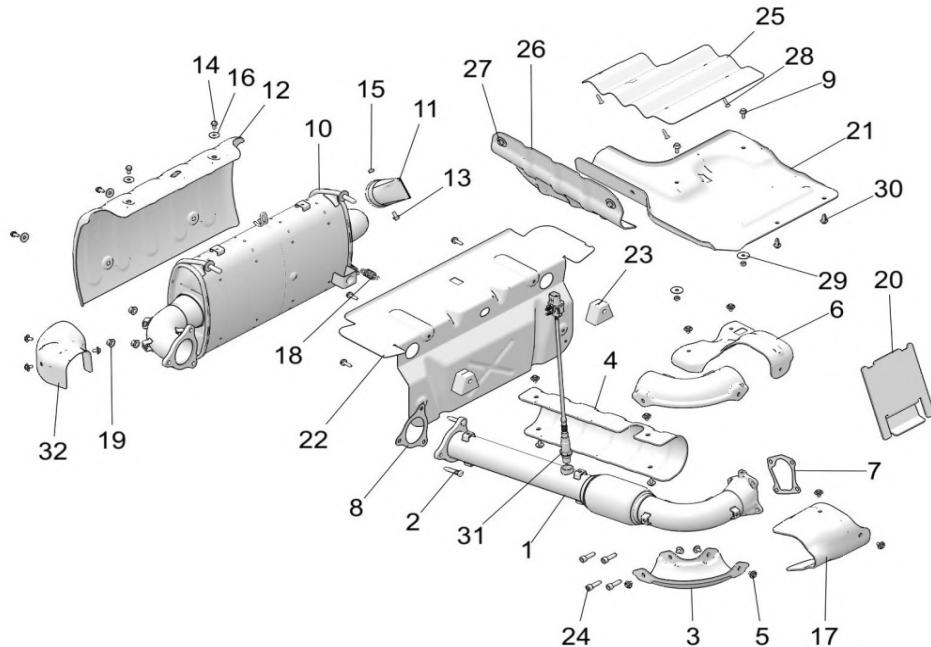

ENGINE, EXHAUST SYSTEM

2021 RZR TURBO S (R02) - Z21PAE92AE/AN/BE/BN/L92AL/AT/BL/BT

POS	SAP	Part Name	Qty
1	1048082	ASM-HEADPIPE,TURBO,EVAP [INCL 2-4, QTY 8 OF 5]	1
2	1048083	STUD-M8X1.25X40 660A SS,LOCK	3
3	1048084	SHIELD-HEAT,HEADPIPE,FRONT	2
4	1048085	SHIELD-HEAT,HEADPIPE,RR,INNER	1
5	1014484	SCR-HHSEMS-M6X1.0X10 A286,LOCK	15
6	1048086	SHIELD-HEAT,TURBO,UPPER	1
7	1028616	GASKET-EXHAUST	1
8	1048087	GASKET-EXHAUST,3 BOLT	1
9	1039700	SCR-HXFL-M6X1.0X16 8.8 ZPB	2
10	1048088	ASM-SILENCER [INCL QTY 3 OF 5, 11-14,QTY 1 OF 15,16,32]	1
11	1039353	WELD-SPARK ARRESTOR	1
12	1048089	SHIELD-SILENCER	1
13	1039661	SCR-HXFL-M6X1.0X12 10.9 ZPC	1
14	1040437	SCR-1/4-20X1/2,TFM HW-M	4
15	1039777	NUT-HEXHD,M6,DIN980V,0600100	3
16	1040438	WASHER-.28 X .81 X .06, ST-M	4
17	1048090	SHIELD-HEAT,TURBO,OUTLET	1
18	1047543	SPRING-EXHAUST S.S. SHOTPEENED	2
19	1048101	NUT-HXFL-M8X1.25 A493 EM6340	3
20	1045268	SHIELD-ACCESS PANEL	1
21	1039602	SHIELD-BOX,FRONT	1
22	1045270	SHIELD-REAR,STAINLESS	1
23	1039569	MNT-ISOLATOR	2
24	1048091	SCR-SH-M8X1.25X25 A286,LOCK	4
25	1039528	SHIELD-FOIL,ACCESS PANEL	1
26	1048092	SHIELD-ENGINE	1
27	1039683	SCR-M6X1.0X20, HXHD, FLG, TDFM, BK	6
28	1045267	SCR-10X 5/8 TX PN PLST-243	4
29	1039803	WASHER-.281X1.00X.051	4
30	1014589	RIVET-TUFLOK,.315-.325X.787	2