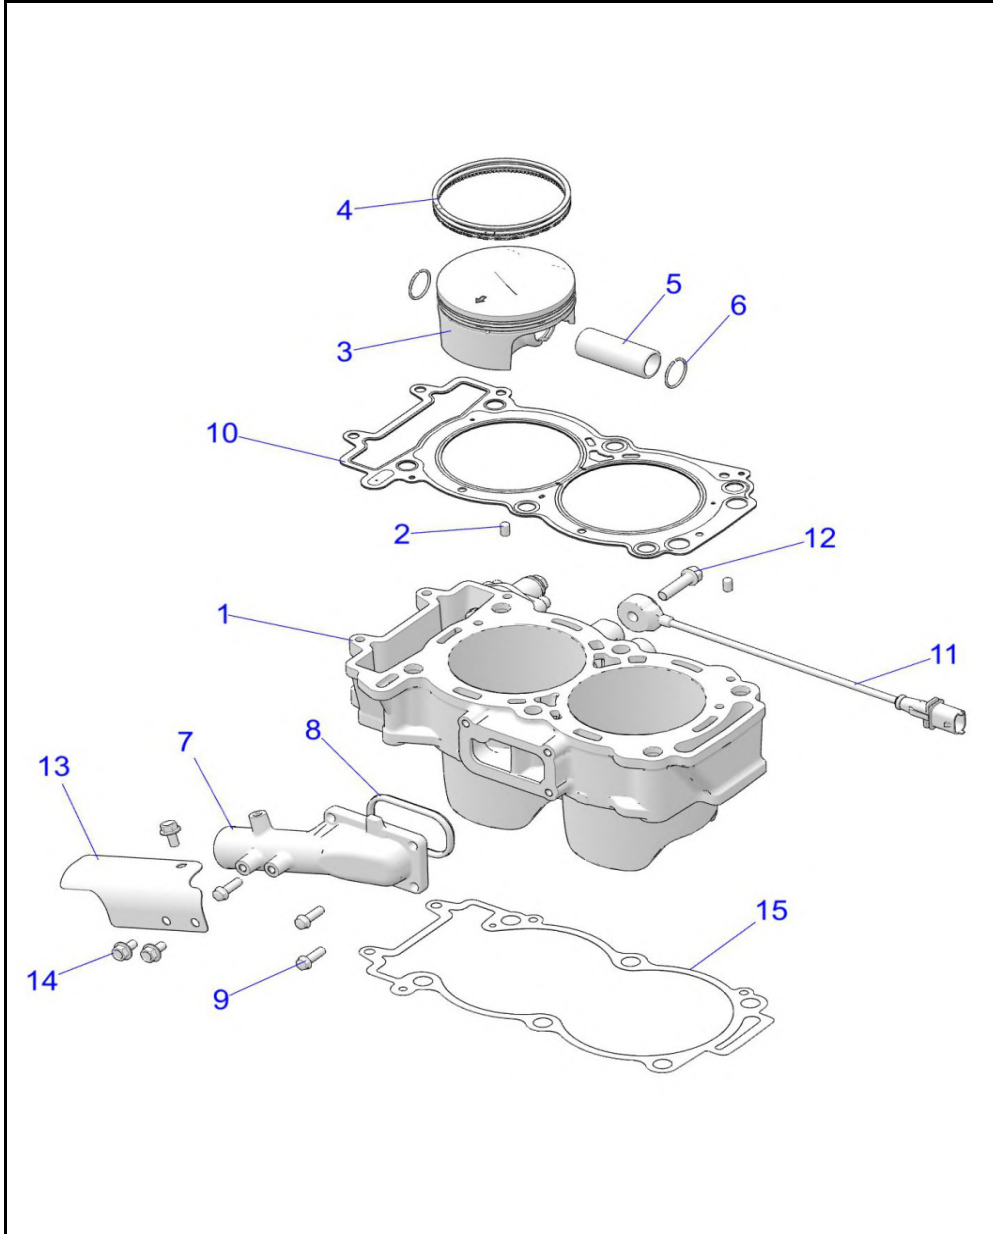

ENGINE, CYLINDER AND PISTON

2021 RZR TURBO S (R02) - Z21PAE92AE/AN/BE/BN/L92AL/AT/BL/BT

POS	SAP	Part Name	Qty
1	1048065	ASM., CYLINDER [INCL. 2]	1
2	1039498	PIN, DOWEL	2
3	1048066	ASM., PISTON [INCL. 4-6]	2
4	1048067	KIT, PISTON RINGS [INCL. SET FOR 1 PISTON]	2
5	1046007	PIN, PISTON	2
6	1046008	RING-RTNG,RND,22.0X1.6,0600102	4
7	1048068	COVER-WATER INLET,MACH	1
8	1039596	GASKET, WATER, INLET	1
9	1039698	SCREW	3
10	1048069	GASKET-CYL HEAD 4-LAYER	1
11	1048070	SENSOR-DETONATION BOSCH	1
12	1048071	SCREW	1
13	1048072	SHIELD-HEAT BOLTED,COOLANT	1
14	1048073	SCR-HXFL-M6X1.0X12 8.8	3
15	1028599	GASKET, BASE, 2 CYL	1