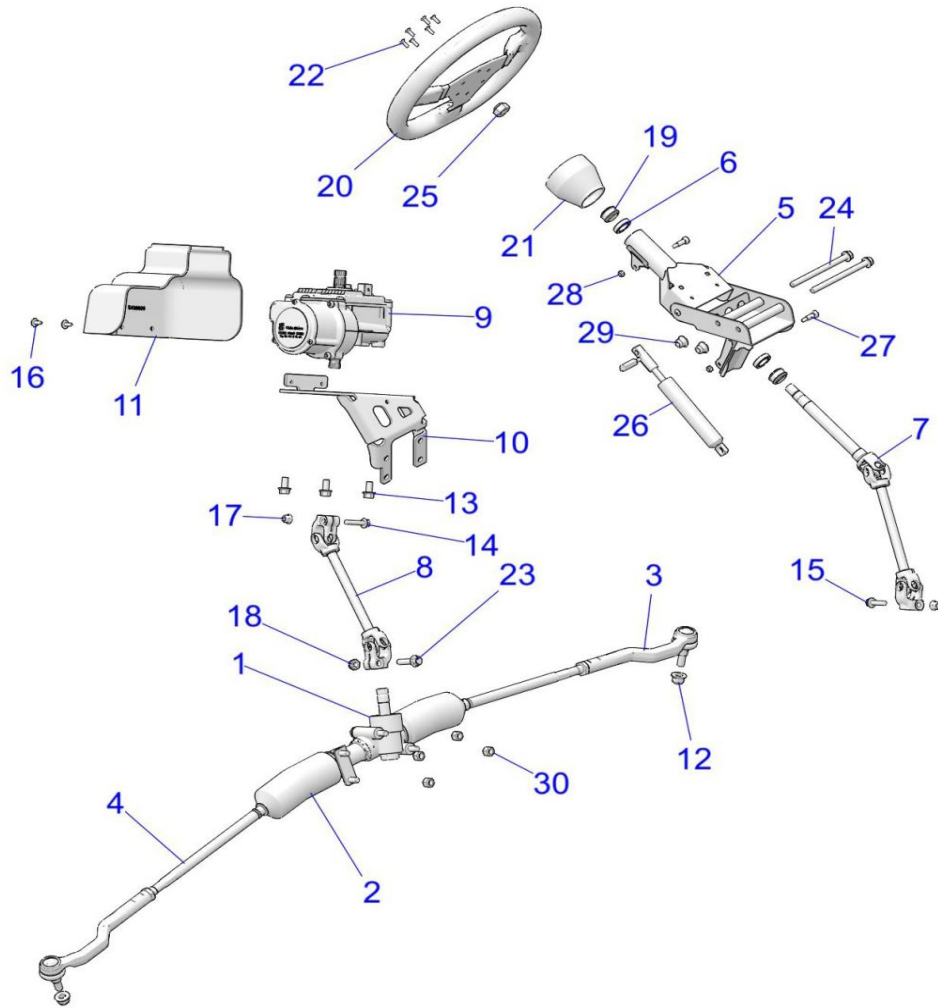

STEERING, STEERING ASM., TURBO S AND LE

2021 RZR TURBO S (R02) - Z21PAE92AE/AN/BE/BN/L92AL/AT/BL/BT

POS	SAP	Part Name	Qty
30	1048141	NUT-M10X1.25-HX-LOCK-Y	4