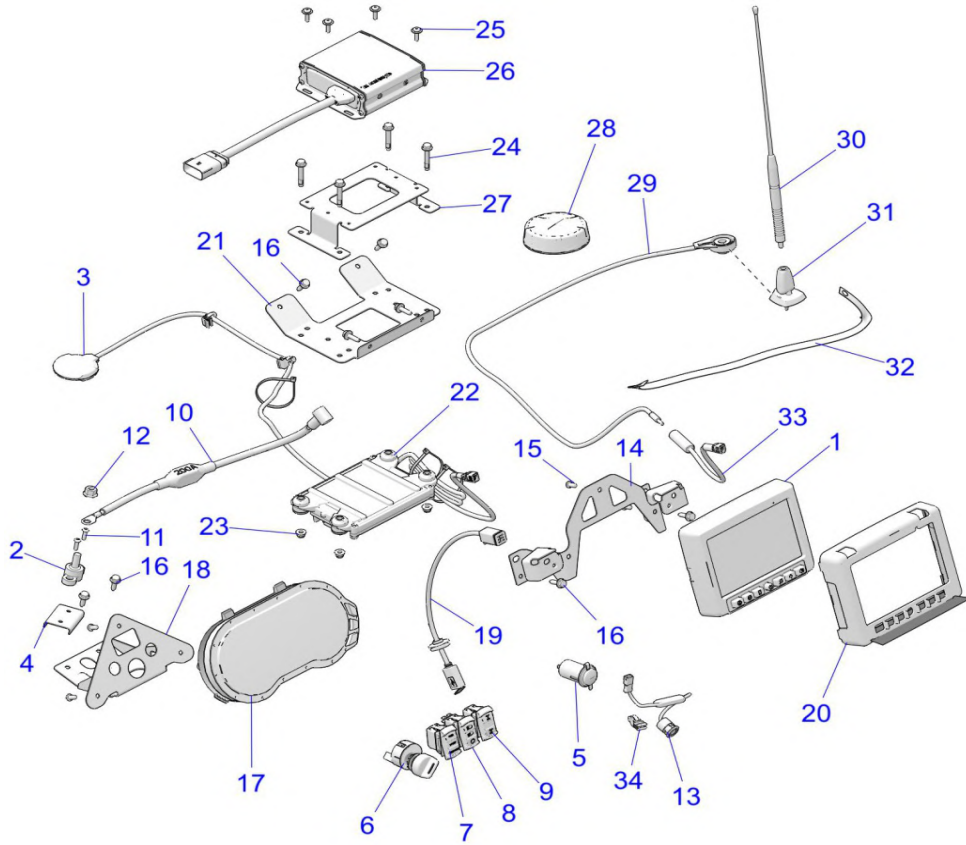

ELECTRICAL, DASH INSTRUMENTS AND CONTROLS, TURBO S AND LE

2021 RZR TURBO S (R02) - Z21PAE92AE/AN/BE/BN/L92AL/AT/BL/BT

POS	SAP	Part Name	Qty
29	1045212	ASM-HARNESS,AM/FM ANTENNA,1050	1
30	1045213	ANTENNA-MAST,AM/FM,SHORT	1
31	1045214	MOUNT-ANTENNA,90-DEG ADJ	1
32	1045215	STRAP-GROUND,ANTENNA,BRAIDED	1
33	1045210	HARNESS-AM/FM ADAPTER	1
34	1045218	CLIP-EDGE,1-3MM THICKNESS	1