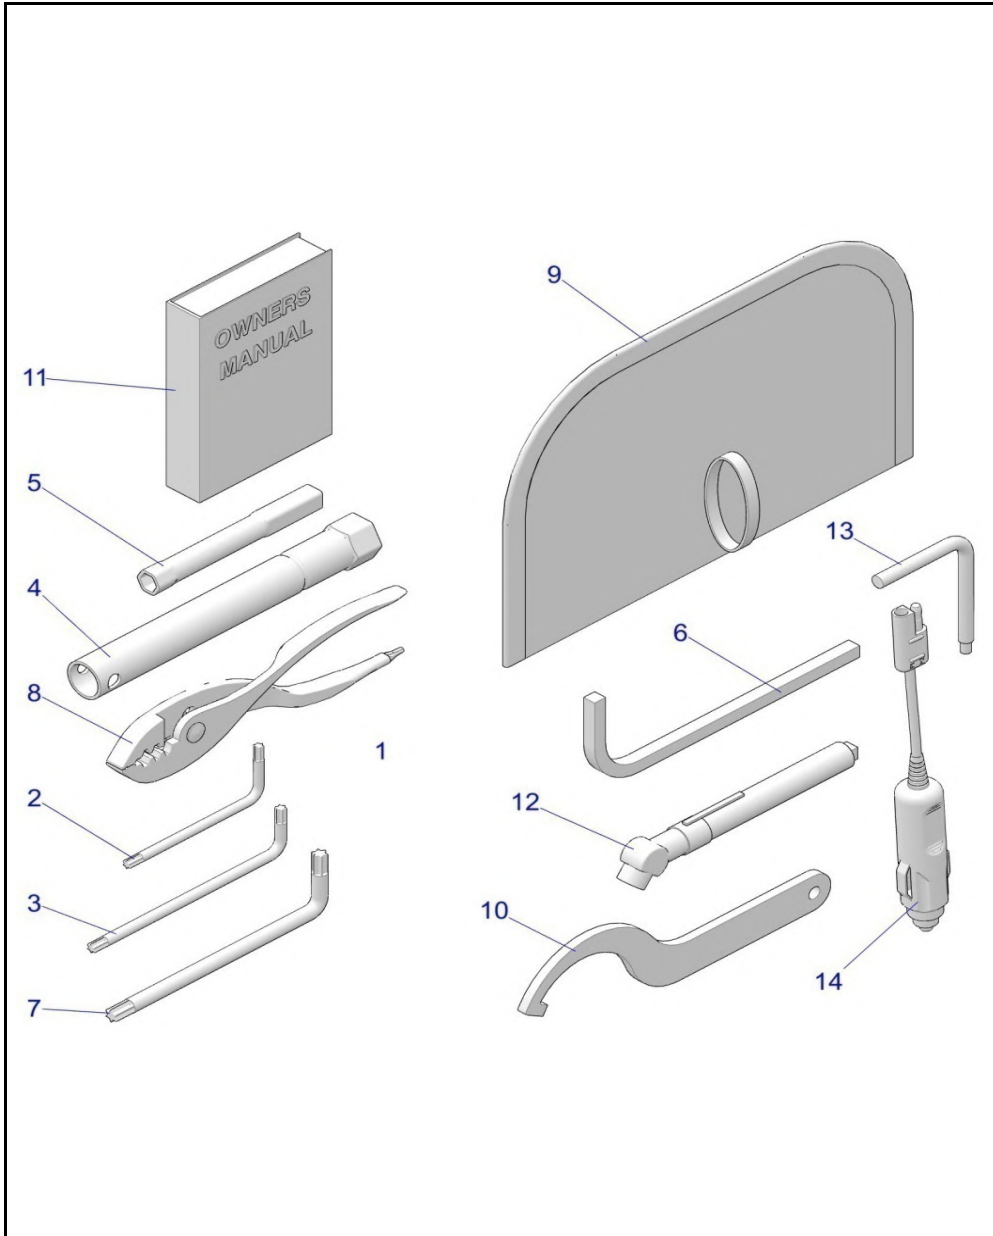

REFERENCE, OWNERS MANUAL AND TOOL KIT

2021 RZR TURBO S (R02) - Z21PAE92AE/AN/BE/BN/L92AL/AT/BL/BT

POS	SAP	Part Name	Qty
1	1006632	KIT, TOOL [INCL. 2-8]	1
2	1039400	WRENCH, TORX, T-25	1
3	-----	WRENCH, TORX, T-27	1
4	-----	SOCKET-SPARK PLUG	1
5	-----	DRIVER-NUT,8MM	1
6	-----	HANDLE, LONG-NUT DRIVER,8MM	1
7	1039403	WRENCH, TORZ, T-40	1
8	1039401	PLIERS, COMBO	1
9	1039394	POUCH, TOOL KIT	1
10	1039834	WRENCH, SPAN/SPREADER, BLACK	1
11	1048129	MAN-OWN, 21 RZR TURBO T/S/4	1
12	1039402	GAUGE, TIRE PRESSURE, 30 PSI	1
13	1046975	TOOL, BELT REMOVAL	1
14	1045316	HARN-12 VOLT POWER PLUG	1