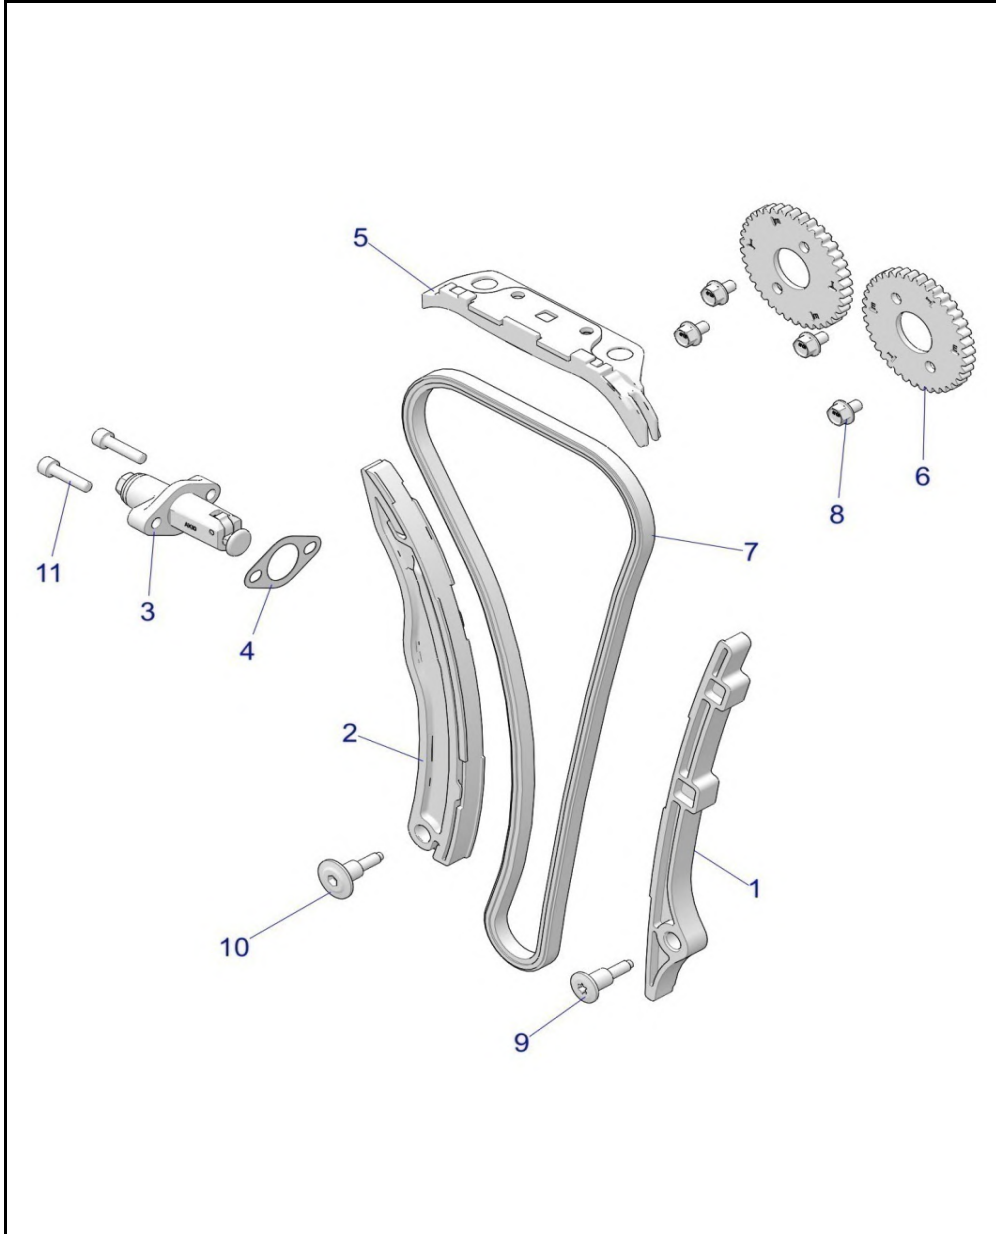

ENGINE, CAM CHAIN AND TENSIONER

2021 RZR TURBO S (R02) - Z21PAE92AE/AN/BE/BN/L92AL/AT/BL/BT

POS	SAP	Part Name	Qty
1	1048016	GUIDE, CAMCHAIN, FIXED	1
2	1048017	GUIDE, CAMCHAIN, TENSIONER	1
3	1030447	TENSIONER-RATCHETING,MECH	1
4	1039603	GASKET-TENSIONER	1
5	1039411	GUIDE-CAMCHAIN, TOP, ARC	1
6	1039417	SPROCKET, CAM, DRIVEN, DOHC	2
7	1007398	CHAIN, CAMSHAFT	1
8	1039728	SCREW	4
9	1039730	BOLT-SHOULDER	1
10	1039765	BOLT-SHLDR, M6X14X40	1
11	1039713	SCREW	2