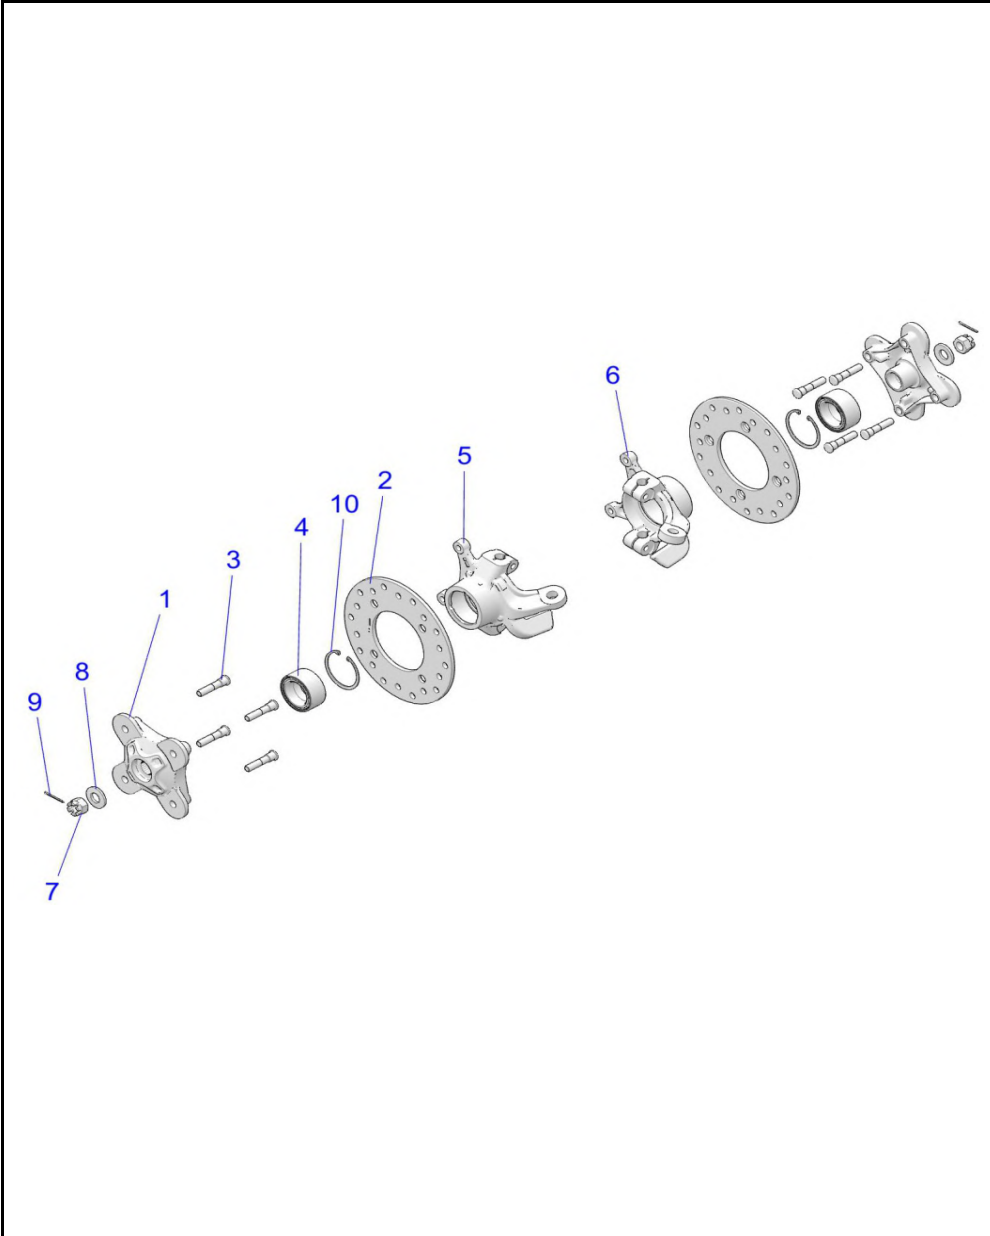

SUSPENSION, FRONT CARRIER AND HUB

2021 RZR TURBO S (R02) - Z21PAE92AE/AN/BE/BN/L92AL/AT/BL/BT

POS	SAP	Part Name	Qty
1	1011265	HUB-WHEEL(MACH),BLK	2
2	1048143	ROTOR-BRAKE,7.5MM,SS410DB,HO	2
3	1014465	STUD-WHEEL,M12-1.5	8
4	1008451	BEARING-BALL,SEALED,44X72X33.1	2
4	1008460	BEARING-BALL,SEALED,44X72X33.1 (HEAVY DUTY) [OPTIONAL]	2
5	1048144	KNUCKLE-FRONT,LH(MACH)	1
6	1048145	KNUCKLE-FRONT,RH(MACH)	1
7	1014502	NUT-M18X1.5,CASTLE,ZINC/YELLOW	2
8	1045351	WSHR-AXLE,M18,42X4.5	2
9	1014587	PIN-COTTER 1/8X1 1/2-Y	2
10	1014626	RING-RETAINING,2.835,INTERNAL	2