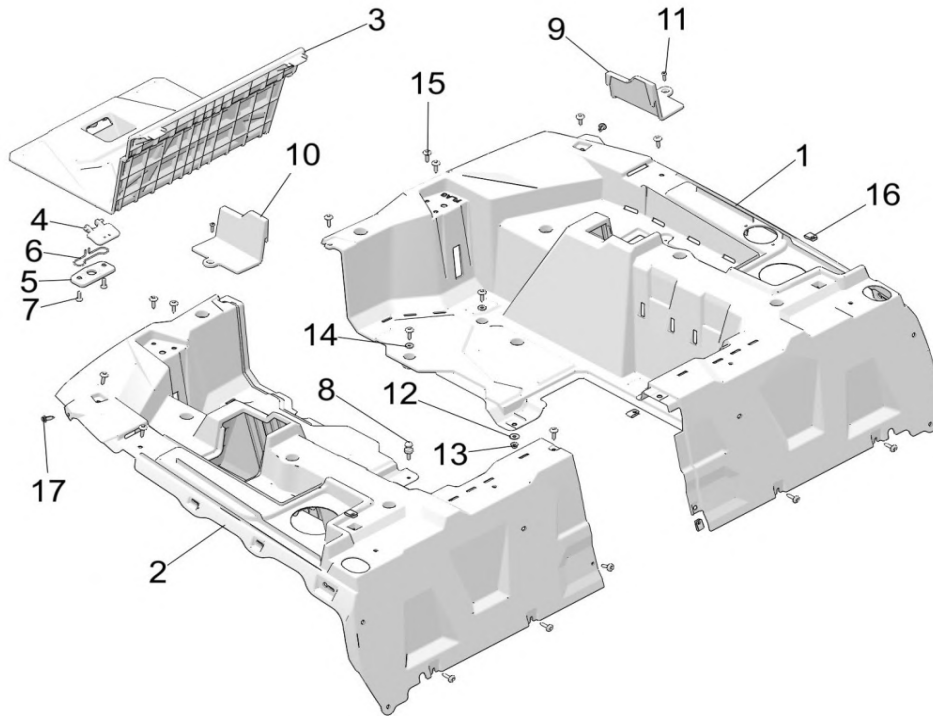

# BODY, REAR RACK

2021 RZR TURBO S (R02) - Z21PAE92AE/AN/BE/BN/L92AL/AT/BL/BT

POS	SAP	Part Name	Qty
1	<a href="#">1011982</a>	BOX-REAR,LH	1
2	<a href="#">1011981</a>	BOX-REAR,RH	1
3	<a href="#">1047801</a>	ASM-PANEL-BOX,ACCESS [INCL. 4-7, DECAL]	1
4	<a href="#">1011830</a>	LEVER, LATCH, SEAT	1
5	<a href="#">1011896</a>	LATCH, COVER PLATE, BLACK	1
6	<a href="#">1014064</a>	SPRING, LATCH, SEAT	1
7	<a href="#">1039737</a>	SCR-TXPH-#14X3/4 HI/LO CLR	2
8	<a href="#">1039506</a>	PLUNGER, BOX, LATCH	1
9	<a href="#">1039911</a>	COVER PLASTIC,REAR ROP,LH,BLK	1
10	<a href="#">1039908</a>	COVER, PLASTIC, REAR ROP, RH, BLACK	1
11	<a href="#">1014423</a>	SCREW-#10X3/4-HI/LO-PN-T25,TRX-M	2
12	<a href="#">1039798</a>	WASHER-FL .281X.750X.062-Y	1
13	<a href="#">1014499</a>	NUT- M8X1.25, FLG, NYLOC-OLIVE D	1
14	<a href="#">1039799</a>	WASHER-NYLON,.260X.62X.110	3
15	<a href="#">1014459</a>	SCR-TXTH-M6X1.0X25 ZFB	AR
16	<a href="#">1014509</a>	NUT-M6-1.0, U-TYPE (2.5-3.8)	AR
17	<a href="#">1014589</a>	RIVET-TUFLOK,.315-.325X.787	AR