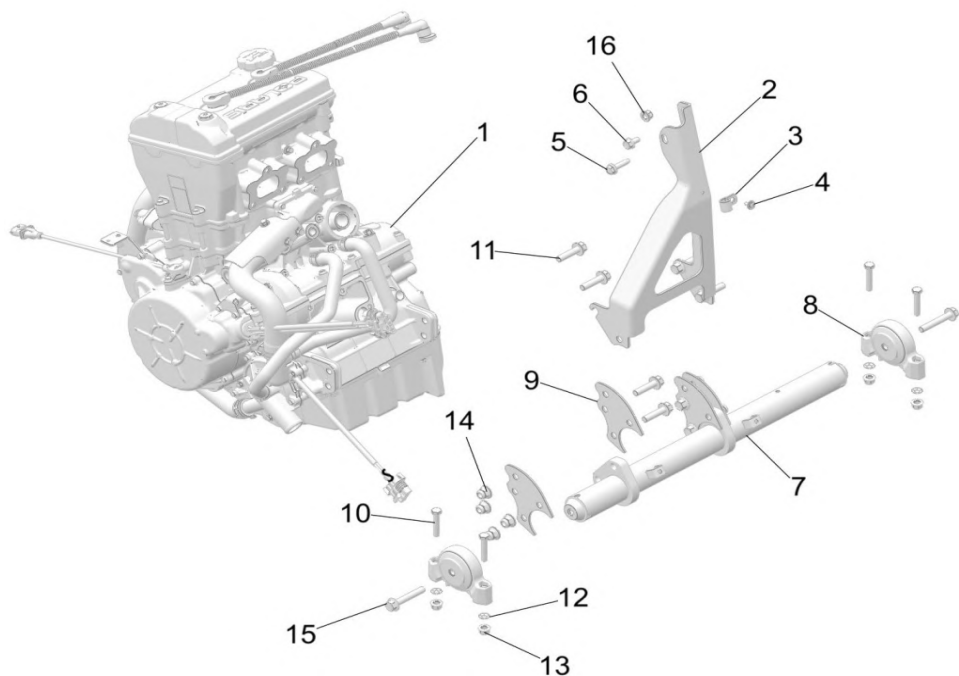

# ENGINE, MOUNTING

2021 RZR TURBO S (R02) - Z21PAE92AE/AN/BE/BN/L92AL/AT/BL/BT

POS	SAP	Part Name	Qty
1	1048095	ENGINE, LONG BLOCK	1
2	1048096	BRKT-SUPPORT,MOUNT	1
3	1048097	CLIP-P,7/16X.343 HOLE	1
4	1039667	SCR-10-24X1/2 PH/TX/TRIRD/SEMB	1
5	1048098	SCR-HXFL-M8X1.25X25 A286,LOCK	1
6	1048099	SCR-HXFL-M8X1.25X16 8.8 ZPC	1
7	1045273	WELD-MOUNT,ENGINE,E.COAT	1
8	1039358	MOUNT, ISOLATOR, DRIVELINE	2
9	1039519	BRACKET, MOUNT, ENGINE	4
10	1039723	SCREW	4
11	1039751	SCREW	8
12	1039776	NUT, PAL	4
13	1014499	NUT- M8X1.25, FLG, NYLOC-OLIVE D	4
14	1014500	NUT, FLANGE, NYLOK	8
15	1048100	BOLT	2
16	1048101	NUT-HXFL-M8X1.25 A493 EM6340	1