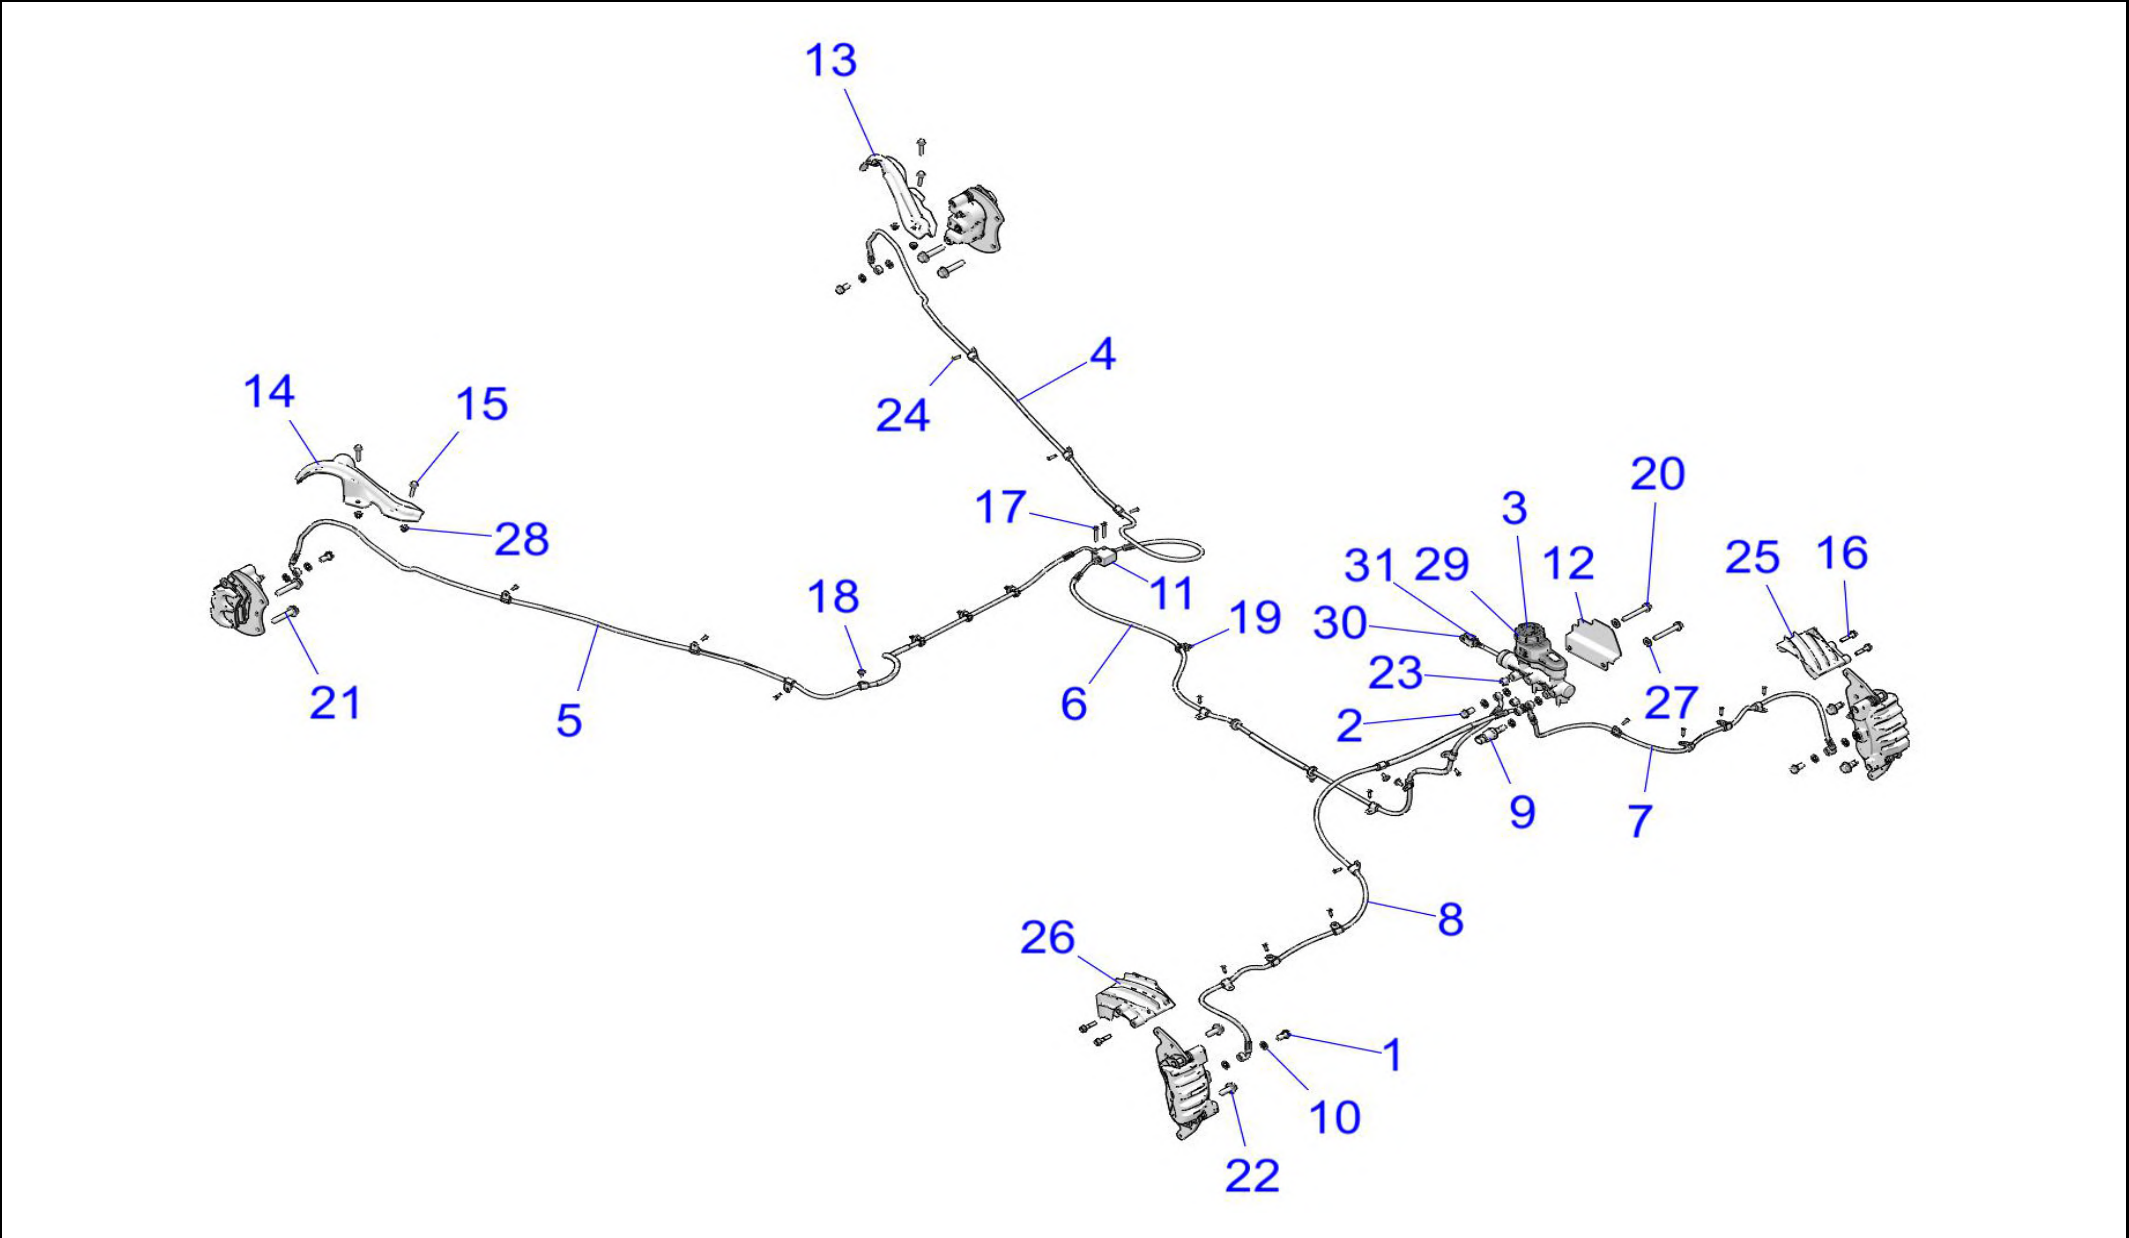

BRAKES, BRAKE LINES AND MASTER CYLINDER

2021 RZR TURBO S (R02) - Z21PAE92AE/AN/BE/BN/L92AL/AT/BL/BT