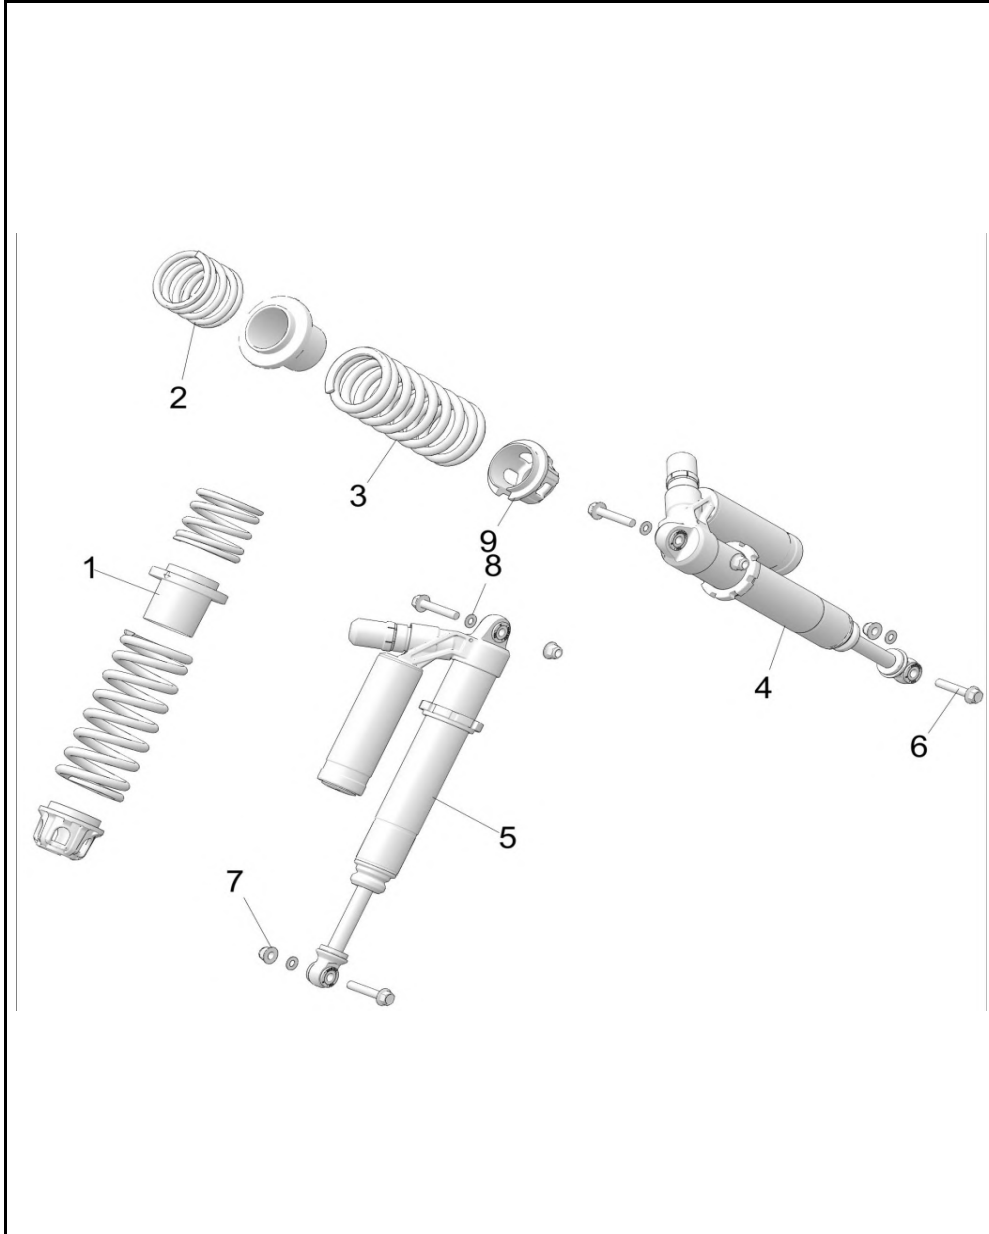

SUSPENSION, FRONT SHOCK MOUNTING, VELOCITY

2021 RZR TURBO S (R02) - Z21PAE92AE/AN/BE/BN/L92AL/AT/BL/BT

POS	SAP	Part Name	Qty
1	1045380	SPACER-SPRING,2.5"	2
2	1048182	SPR-FRONT,TENDER,WHITE	2
3	1048183	SPR-FRONT,MAIN,WHITE	2
4	1048184	SHOCK-FRONT,LH	1
5	1048185	SHOCK-FRONT,RH	1
6	1014489	SCR-HXFL-M12X1.5X65 10.9 ZOD	4
7	1014501	NUT-M12X1.5,FLG,NYLOC-OLIVE D	4
8	1014524	WSHR-13.0X24.0X2.5 ZPC	4
9	1039590	RETAINER-SPRING,CAST	2