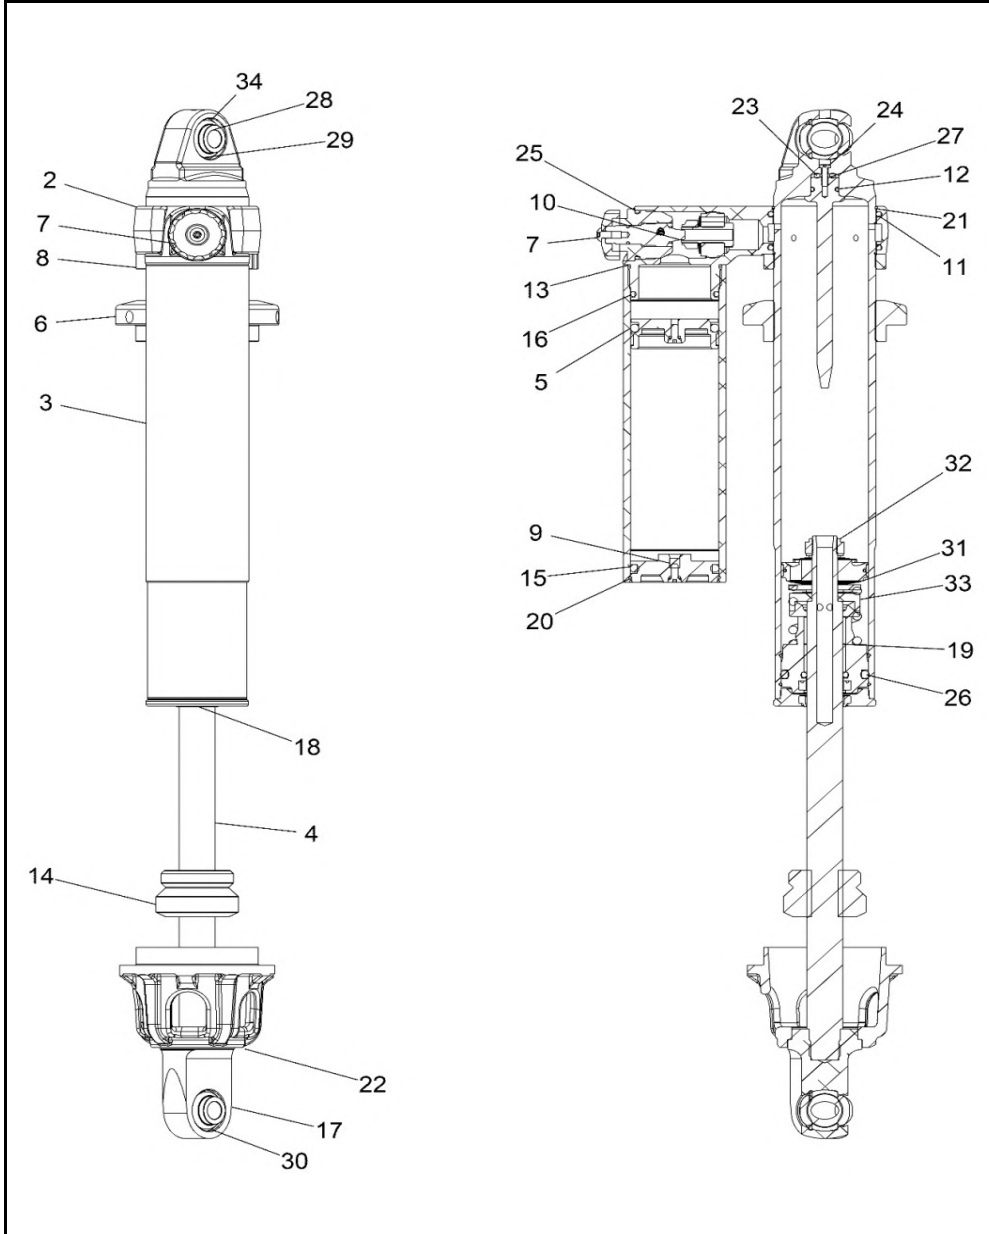

# SUSPENSION, FRONT SHOCK INTERNALS, VELOCITY

2021 RZR TURBO S (R02) - Z21PAE92AE/AN/BE/BN/L92AL/AT/BL/BT

POS	SAP	Part Name	Qty
1	<a href="#">1048184</a>	SHOCK-FRONT,LH [INCL ALL]	1
1	<a href="#">1048185</a>	SHOCK-FRONT,RH [INCL ALL]	1
2	<a href="#">1048164</a>	2.5 BRIDGE, WER ADJUSTER	1
3	<a href="#">1045362</a>	2.5in 8.5L PB RES CAN WR	1
4	<a href="#">1048165</a>	SHAFT, NEEDLE .75 THD, .625 PIN	1
5	<a href="#">1047015</a>	RES, PISTON 2.5IN ASM	1
6	<a href="#">1004068</a>	ADJUSTER, SPRING 2.5	1
7	<a href="#">1045379</a>	ASM. SS RETENTION NUT (GOLD)	1
8	<a href="#">1048166</a>	2.5" JAM NUT	1
9	<a href="#">1048235</a>	2.5 END CAP WITH BUILT IN CHARGE PORT	1
10	<a href="#">1045377</a>	VALVE, CHECK ASSEMBLY	1
11	<a href="#">1045374</a>	O-RING 2-230	2
12	<a href="#">1047020</a>	O-RING 2-112	1
13	<a href="#">1045365</a>	O-RING 2-033	1
14	<a href="#">1004058</a>	1.250L BUMP STOP	1
15	<a href="#">1004057</a>	O-RING 2-327	1
16	<a href="#">1045367</a>	O-RING 2-225	1
17	<a href="#">1048167</a>	SHAFT LOOP, 1.0935 BORE, BRNG STEP, 2.930L	1
18	<a href="#">1048168</a>	WIPER CAP ASM. 2.5 PRESS FIT	1
19	<a href="#">1048169</a>	SEAL HEAD ASM. 2.5 PRESS IN, .875 SHAFT, NEGATIVE SPRING	1
20	<a href="#">1004070</a>	ID RETAINING RING, 2.5"	3
21	<a href="#">1045375</a>	OD RETAINING RING, 2.5"	1
22	<a href="#">1039590</a>	Spring Retainer Supplied by Polaris	1
23	<a href="#">1048170</a>	O-RING 2-202	1
24	<a href="#">1040493</a>	#8-32 X .500 LOW HEAD SCREW	1
25	<a href="#">1045378</a>	O-RING 2-122	1
26	<a href="#">1048171</a>	O-RING 2-327 (VITON)	1
27	-----	NEEDLE, 1 PIECE PRESS IN	1
28	<a href="#">1004076</a>	BEARING HCOM9T-12MM	2
29	<a href="#">1048172</a>	RETAINING RING FOR 1.0625 BORE	2