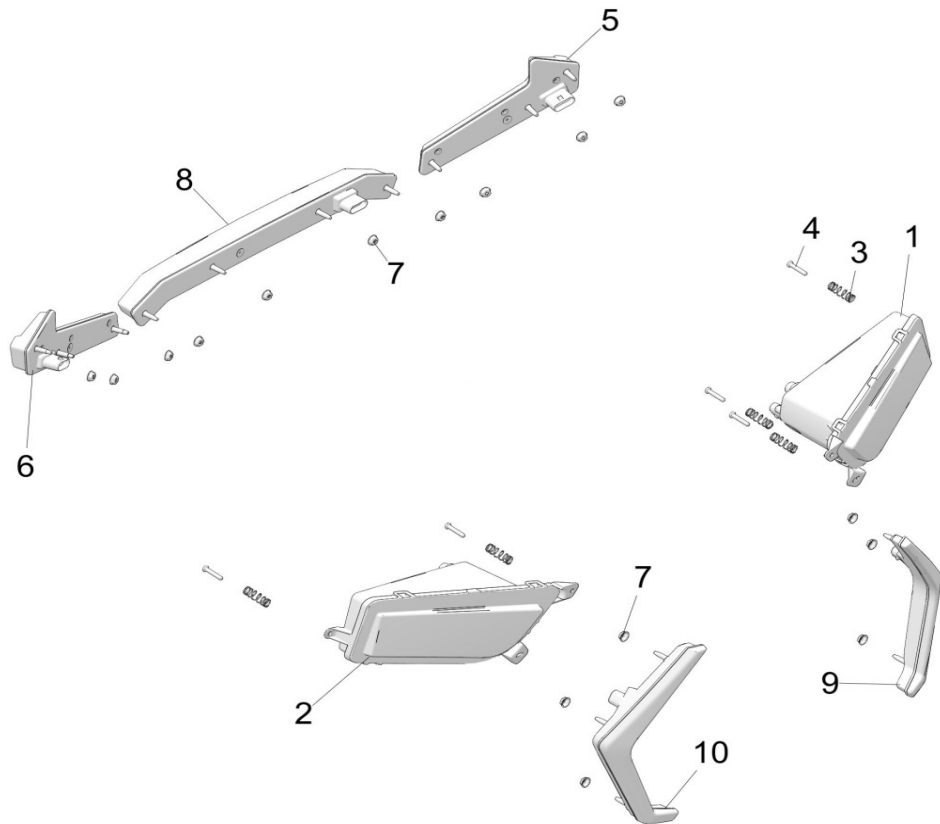

ELECTRICAL, HEADLIGHTS AND TAILLIGHTS, TURBO S AND LE

2021 RZR TURBO S (R02) - Z21PAE92AE/AN/BE/BN/L92AL/AT/BL/BT

POS	SAP	Part Name	Qty
1	1045223	ASM-HEADLIGHT,LED,ECE,LH,TRC	1
2	1045224	ASM-HEADLIGHT,LED,ECE,RH,TRC	1
3	1013999	SPRING, HEADLIGHT	6
4	1014424	SCREW	6
5	1045225	ASM-TAILLIGHT,LH	1
6	1045226	ASM-TAILLIGHT,RH	1
7	1039814	SPEED NUT-WASHER, HEAD-1/4	16
8	1045227	ASM-TAILLIGHT,CENTER	1
9	1045228	ASM-LIGHT,ACCENT,LH	1
10	1045229	ASM-LIGHT,ACCENT,RH	1