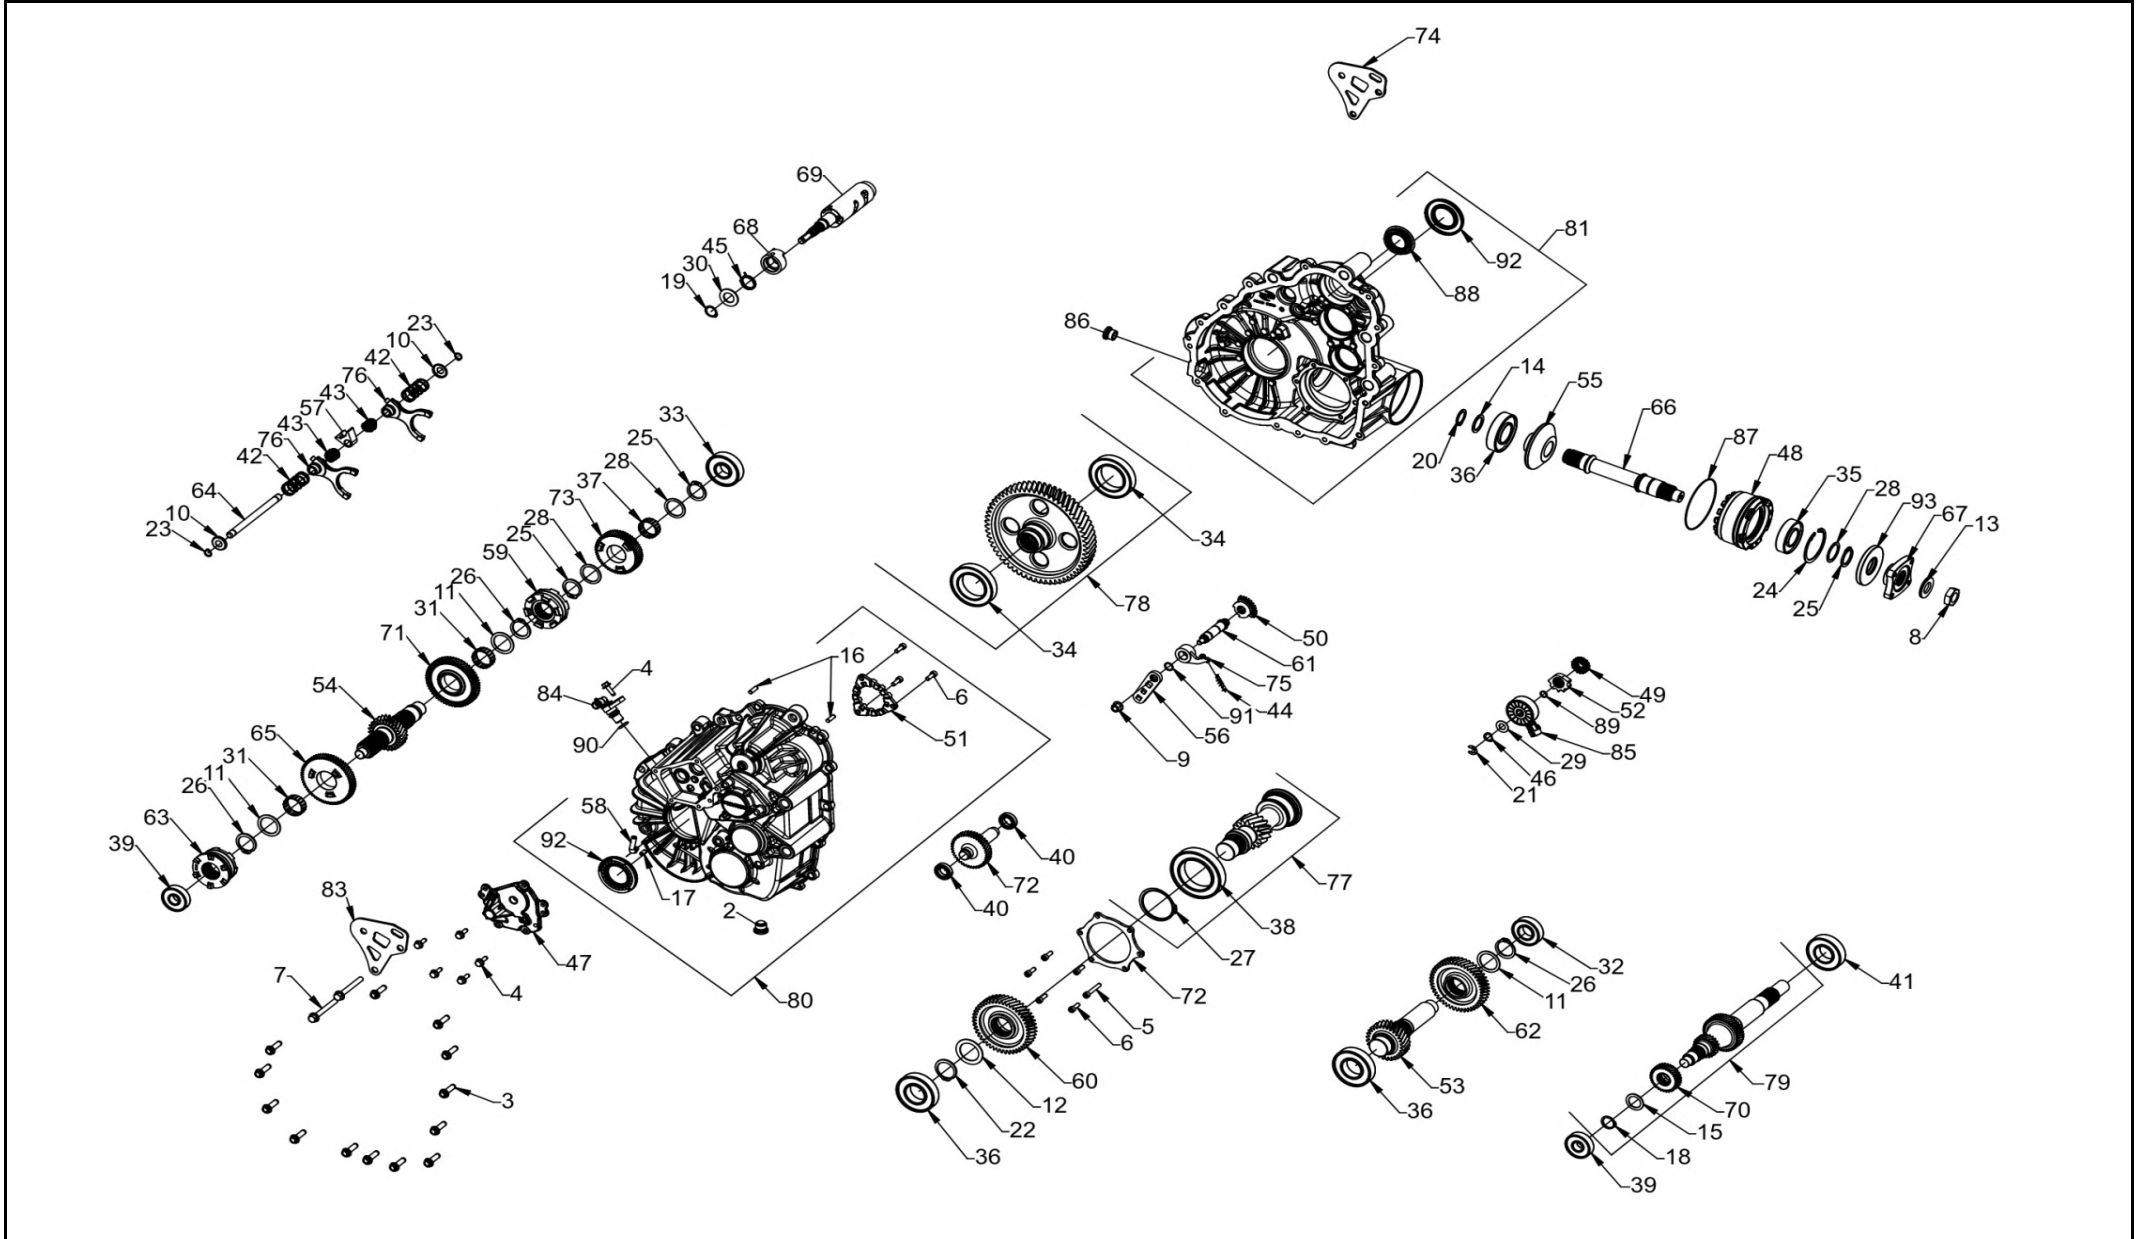

DRIVE TRAIN, MAIN GEARCASE INTERNALS

2021 RZR TURBO S (R02) - Z21PAE92AE/AN/BE/BN/L92AL/AT/BL/BT