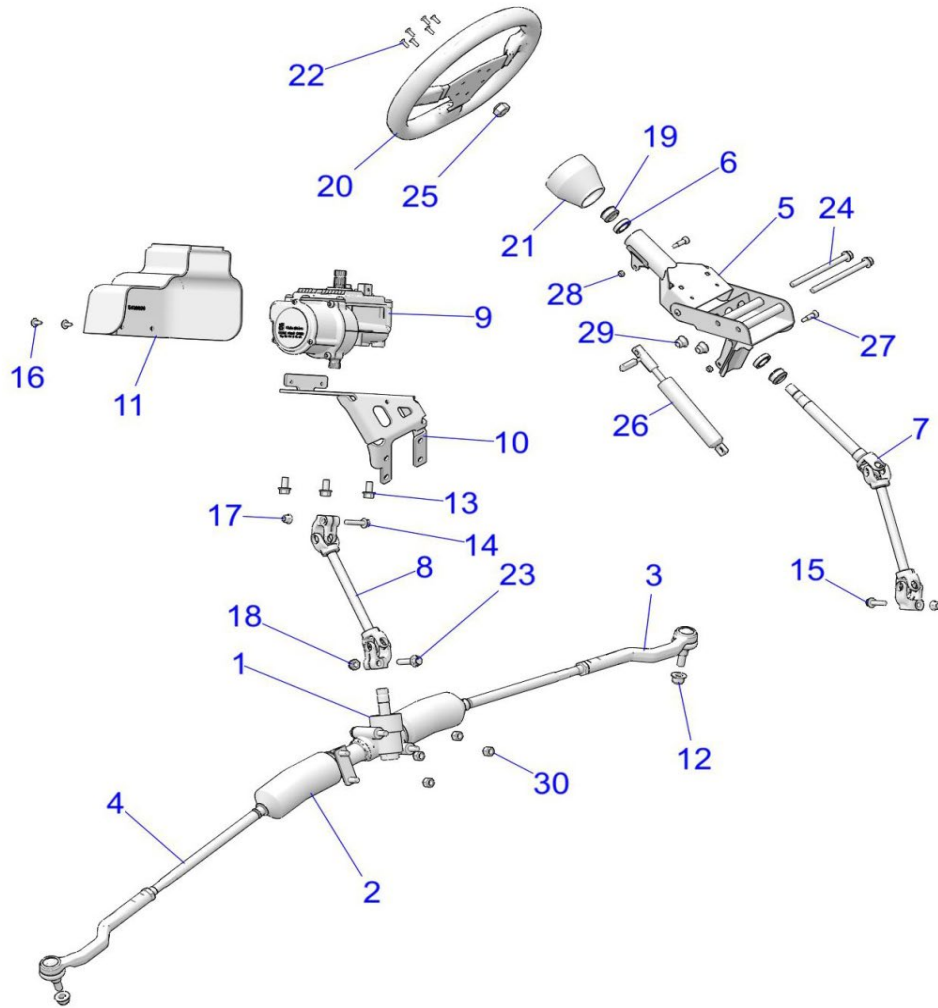

STEERING, STEERING ASM., TURBO S AND LE

2021 RZR TURBO S (R02) - Z21PAE92AE/AN/BE/BN/L92AL/AT/BL/BT

POS	SAP	Part Name	Qty
1	1048134	ASM-GEAR BOX,STEERING,CAST [INCL. 2-5]	1
2	1011814	KIT, BELLOW [INCL. STRAP,CLIP]	2
3	1048135	ROD-END,TAPERED,PROFILED,LH	2
3	1048136	ROD-END,TAPERED,PROFILED,RH	1
4	1048137	INNER TIE ROD	2
5	1039831	ASM., TILT, STEERING, RIVETED, M10, MATTE BLACK [INCL. 7]	1
6	1040467	BEARING-STEERING	2
7	1045318	SHAFT-STEERING,UPPER	1
8	1048138	SHAFT-STEERING,LWR,W/JNT,EPAS	1
9	1048130	ASM-POWER STEERING,RZR,PXP,1.5	1
10	1048140	MOUNT-EPS,ECOAT	1
11	1039562	COVER, EPS	1
12	1014501	NUT	2
13	1039690	BOLT	3
14	1045323	SCR-M8X1.25X40 10.9 HX/FL ZOD	1
15	1039716	SCREW	1
16	1039720	SCREW	2
17	1014499	NUT- M8X1.25, FLG, NYLOC-OLIVE D	2
18	1039786	NUT	1
19	1014528	BUSHING-STEERING	2
20	1048131	WHEEL-STEERING	1
21	1048132	ADAPTOR-HUB,STR WHEEL,RZR,BLK	1
22	1048133	SCR-FLHD-1032X5/8-ZB,TRX,GR8	6
23	1045322	SCR-HXFL-M10X1.5X40 10.9 ZPC	1
24	1039703	BOLT	2
25	1039791	NUT	1
26	1014004	ASM., SHOCK, OIL LOCKING	1
27	1039761	BOLT, SHOULDER	2
28	1039773	NUT-6MM X 1 NYLOK-Z	2
29	1014500	NUT, FLANGE, NYLOK	2