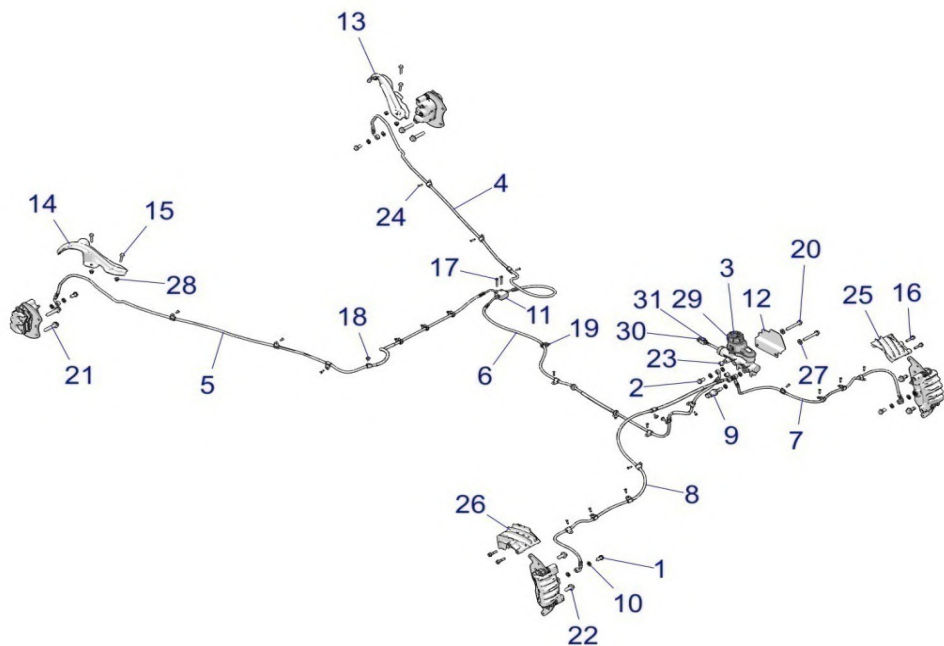

BRAKES, BRAKE LINES AND MASTER CYLINDER

2021 RZR TURBO S (R02) - Z21PAE92AE/AN/BE/BN/L92AL/AT/BL/BT

POS	SAP	Part Name	Qty
1	1039367	BOLT, BANJO	4
2	1039368	BOLT-BANJO, 10MM X 1.25-6G	1
3	1039184	ASM., TANDEM MASTER CYLINDER [INCL. 29-31]	1
4	1047810	LINE-BRK,RL,67,20F,90SB75G,316	1
5	1047811	LINE-BRK,RR,80,90F,90SB-75,30°	1
6	1047812	LINE-BRK,MCT,66.4,70B,20F,250°	1
7	1047813	LINE-BRK,FL,40,20B,90SB165,235	1
8	1047814	LINE-BRK,FR,53,70B,90SB15,234°	1
9	1032907	SWITCH, BRAKE, DOUBLE, SEALED	1
10	1011792	SEAL, STAT	13
11	1039608	FITTING, TEE, BRAKE	1
12	1039524	SHIELD, MASTER CYLINDER	1
13	1047815	GUIDE,RZR,72,RL	1
14	1047816	GUIDE,RZR,72,RR	1
15	1039698	SCREW-HXFL-M6X1.0X20 8.8 ZY3	4
16	1047817	SCR-M6X1.0X30,HXFL	4
17	1039655	SCR-10-24X1.25TFM PN TRX TRI-Y	2
18	1039667	SCR-10-24X1/2 PH/TX/TRIRD/SEMB	3
19	1039813	CLIP-NYLON, C, FIR-TREE	5
20	1039746	SCR-HXFL-M8X1.25X60 8.8 ZOD	2
21	1039691	BOLT-M10X1.25X50,HXFLG-OLIVE D	4
22	1039704	SCR-HXFL-M10X1.25X25 8.8 Z NY	4
23	1014499	NUT- M8X1.25, FLG, NYLOC-OLIVE D	2
24	1039807	RIVET-POP 5/32(.251-.375)-ST-B	AR
25	1047818	SCRAPER,RZR,T,FRONT,LH	1
26	1012206	SCRAPER,RZR,T,FRONT,RH	1
27	1039800	WSHR-.344X.750X.062-Y	2
28	1039789	NUT-HXFL-M6X1.0 8 ZB3 NYL	4
29	1046693	KIT-SERVICE,CAP ASM,TNDM MC,HB	1
30	1045844	KIT-NUTS,CLEVIS,M/C TANDEM [INCL 2 NUTS]	1