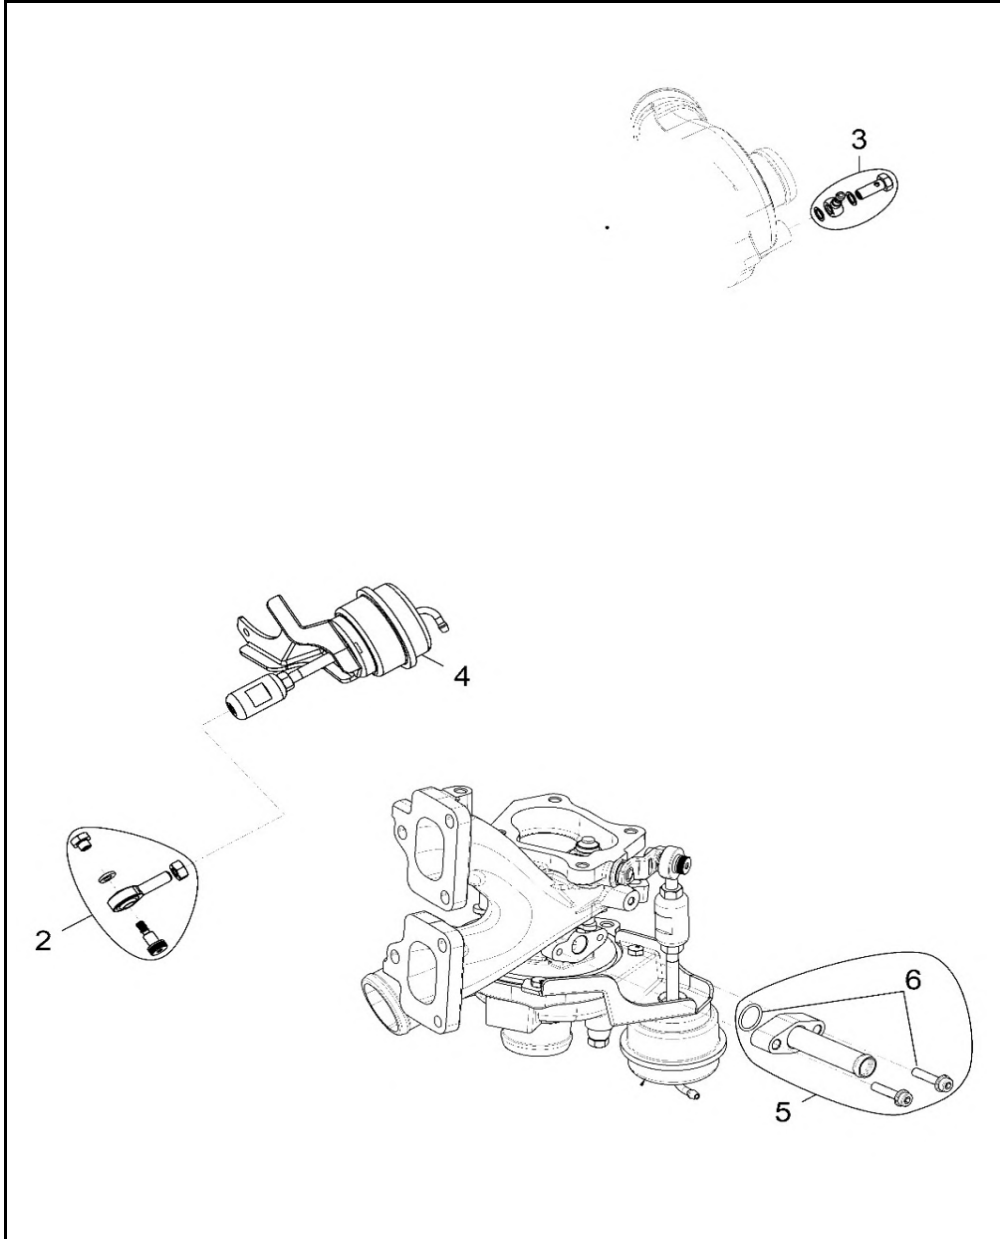

ENGINE, TURBO CHARGER

2021 RZR TURBO S (R02) - Z21PAE92AE/AN/BE/BN/L92AL/AT/BL/BT

POS	SAP	Part Name	Qty
1	1048110	ASM-TURBO,COMPLETE [INCL. ALL]	1
2	1048111	K-ACTUATOR HARDWARE	1
3	1048112	K-BANJO,BOOST,REF	1
4	1048113	K-ACTUATOR	1
5	1048114	K-TURBO DRAIN TUBE [INCL 6, TUBE]	1
6	1048115	K-ORING [INCL BOLTS, O-RING]	1