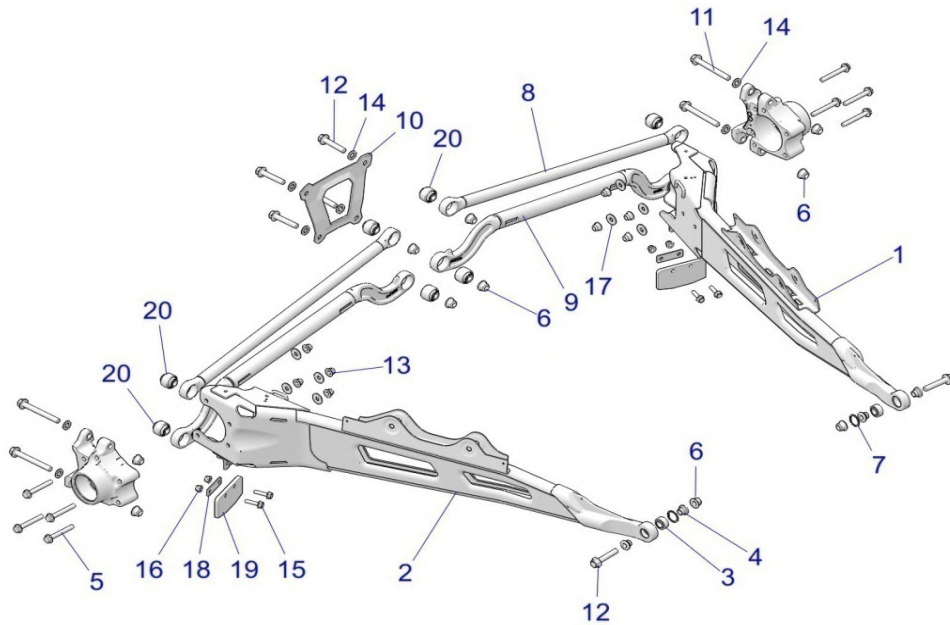

SUSPENSION, REAR CONTROL ARMS

2021 RZR TURBO S (R02) - Z21PAE92AE/AN/BE/BN/L92AL/AT/BL/BT

POS	SAP	Part Name	Qty
1	1048194	WELD-TRL ARM,LH,BLK	1
1	1048195	WELD-TRL ARM,LH,LIFTED LIME [L92AT][L92BT]	1
2	1048196	WELD-TRL ARM,RH,BLK	1
2	1048197	WELD-TRL ARM,RH,LIFTED LIME [L92AT][L92BT]	1
3	1008442	BEARING, SPHERICAL	2
4	1011685	BUSHING, REDUCER	4
5	1038235	SCREW	8
6	1014501	NUT, FLANGE, NYLOK	10
7	1014619	RING, RETAINER	2
8	1048198	ASM-RADIUS ROD,MBLK [INCL 20]	2
8	1048199	ASM-RADIUS ROD,LIFTED LIME [INCL 20][L92AT][L92BT]	2
9	1048200	ASM-RADIUS ROD,BTM,MBLK [INCL 20,21]	2
9	1048201	ASM-RADIUS ROD,BTM,MBLK [INCL 20,21][L92AL][L92BL]	2
9	1048202	ASM-RADIUS ROD,BTM,LIFTED LIME [INCL 20,21][L92AT][L92BT]	2
10	1048203	PLATE-REAR,BOLT BRACE,BLK	1
11	1014490	SCREW	4
12	1014489	SCR-HXFL-M12X1.5X65 10.9 ZOD	6
13	1014500	NUT, FLANGE, NYLOK	8
14	1014524	WASHER	8
15	1039716	SCR-HXFL-M8X1.25X35 8.8 ZOD	4
16	1014499	NUT- M8X1.25, FLG, NYLOC-OLIVE D	4
17	1048204	WSHR-10.4X28.58X2.4 ZOD	8
18	1048205	BRKT-BACKER,SCRAPER,M.BLK	2
19	1048206	SCRAPER-DEBRIS,BLK	2
20	1041774	BEARING-SPHERICAL	4