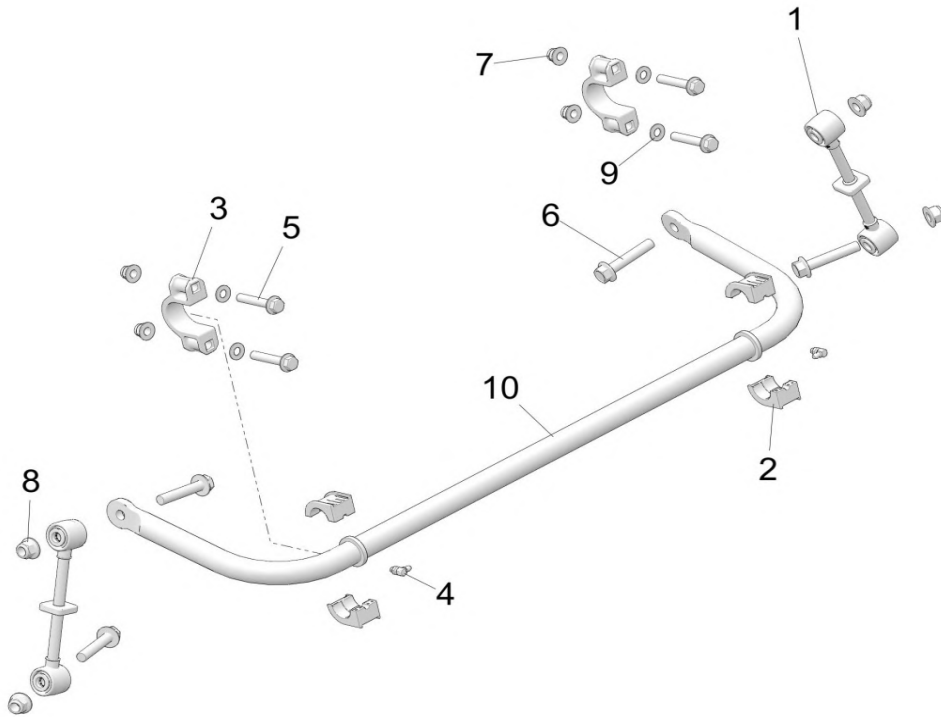

SUSPENSION, REAR STABILIZER BAR

2021 RZR TURBO S (R02) - Z21PAE92AE/AN/BE/BN/L92AL/AT/BL/BT

POS	SAP	Part Name	Qty
1	1048268	ASM-LINKAGE,STABILIZER BAR,TR	2
2	1011898	BUSHING-REAR BAR,28.5MM	4
3	1012203	BRKT-CAP,SWAY BAR,1.25"	2
4	1039616	FITTING-ZERK.25 S/TAP90D-3054B	2
5	1014453	SCR-HXFL-M10X1.25X55 10.9 ZOD	4
6	1014489	SCR-HXFL-M12X1.5X65 10.9 ZOD	4
7	1014500	NUT-M10X1.25,FLG,NYLOC-OLIVE D	4
8	1014501	NUT-M12X1.5,FLG,NYLOC-OLIVE D	4
9	1014524	WSHR-13.0X24.0X2.5 ZPC	4
10	1048269	BAR-STABILIZER,28.5MM	1