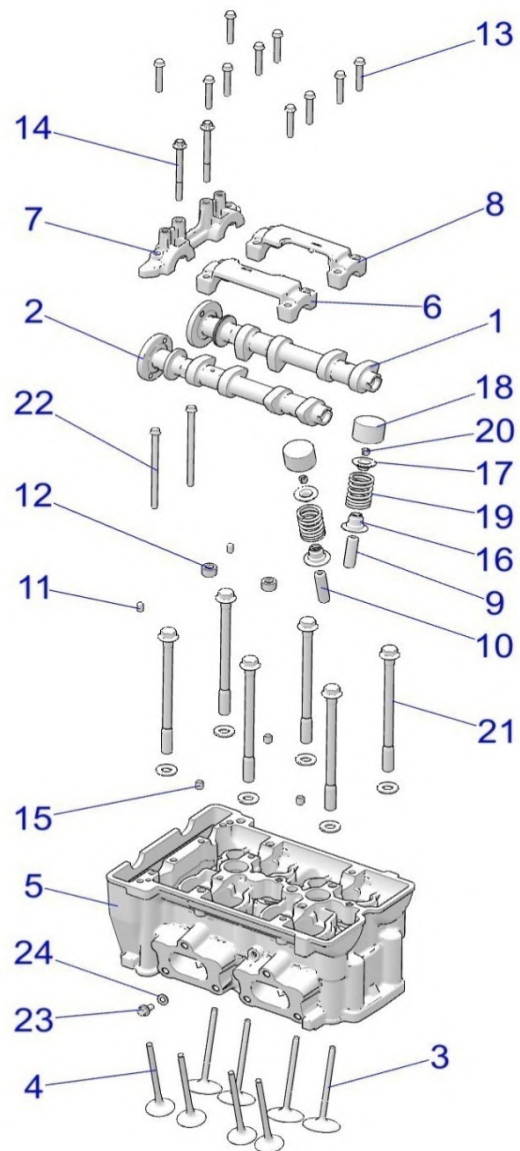

ENGINE, CYLINDER HEAD AND VALVES

2021 RZR TURBO S (R02) - Z21PAE92AE/AN/BE/BN/L92AL/AT/BL/BT

POS	SAP	Part Name	Qty
18	1039848	TAPPET, VALVE, GRADED, 4.650	AR
18	1039849	TAPPET, VALVE, GRADED, 4.675	AR
18	1041355	TAPPET, VALVE, GRADED, 4.700	AR
18	1039851	TAPPET, VALVE, GRADED, 4.725	AR
18	1039852	TAPPET, VALVE, GRADED, 4.750	AR
18	1039853	TAPPET, VALVE, GRADED, 4.775	AR
18	1039854	TAPPET, VALVE, GRADED, 4.800	AR
18	1039855	TAPPET, VALVE, GRADED, 4.825	AR
18	1039856	TAPPET, VALVE, GRADED, 4.850	AR
18	1039857	TAPPET, VALVE, GRADED, 4.875	AR
18	1039858	TAPPET, VALVE, GRADED, 4.900	AR
18	1039859	TAPPET, VALVE, GRADED, 4.925	AR
18	1039860	TAPPET, VALVE, GRADED, 4.950	AR
18	1039861	TAPPET, VALVE, GRADED, 4.975	AR
18	1039862	TAPPET, VALVE, GRADED, 5.000	AR
18	1039863	TAPPET, VALVE, GRADED, 5.025	AR
18	1039864	TAPPET, VALVE, GRADED, 5.050	AR
18	1039865	TAPPET, VALVE, GRADED, 5.075	AR
18	1039866	TAPPET, VALVE, GRADED, 5.100	AR
18	1039867	TAPPET, VALVE, GRADED, 5.125	AR
18	1039868	TAPPET, VALVE, GRADED, 5.150	AR
18	1039869	TAPPET, VALVE, GRADED, 5.175	AR
18	1039870	TAPPET, VALVE, GRADED, 5.200	AR
18	1039871	TAPPET, VALVE, GRADED, 5.225	AR
18	1039872	TAPPET, VALVE, GRADED, 5.250	AR
18	1039873	TAPPET, VALVE, GRADED, 5.275	AR
18	1039874	TAPPET, VALVE, GRADED, 5.300	AR
18	1039875	TAPPET, VALVE, GRADED, 5.325	AR
18	1039876	TAPPET, VALVE, GRADED, 5.350	AR
18	1039877	TAPPET, VALVE, GRADED, 5.375	AR