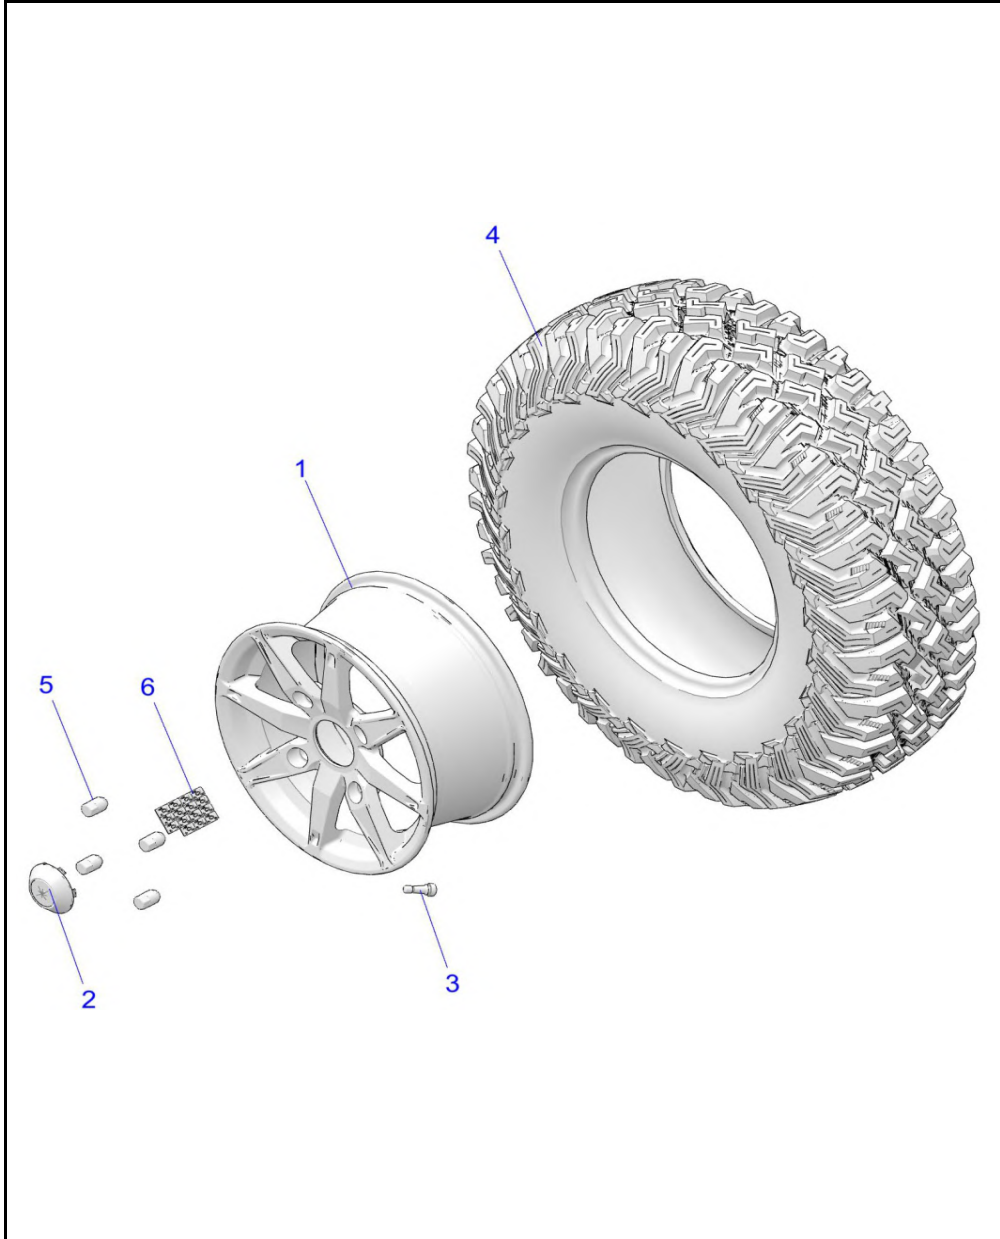

WHEELS, REAR

2021 RZR TURBO S (R02) - Z21PAE92AE/AN/BE/BN/L92AL/AT/BL/BT

POS	SAP	Part Name	Qty
1	1048270	RIM,15X7,CAST,55 ET,FLASH B PR	2
1	1048271	RIM,15X7,CAST,55 ET,LF LIME [L92AT/BT]	2
2	1048272	CAP-RIM,FLSH BLK	2
3	1039363	VALVE-RIM	2
4	1048273	TIRE-32X10R15,ITP COYOTE	2
5	1014505	NUT, WHEEL, TAPERED	8
6	1048274	WEIGHT-STEEL,7G,BLK	30