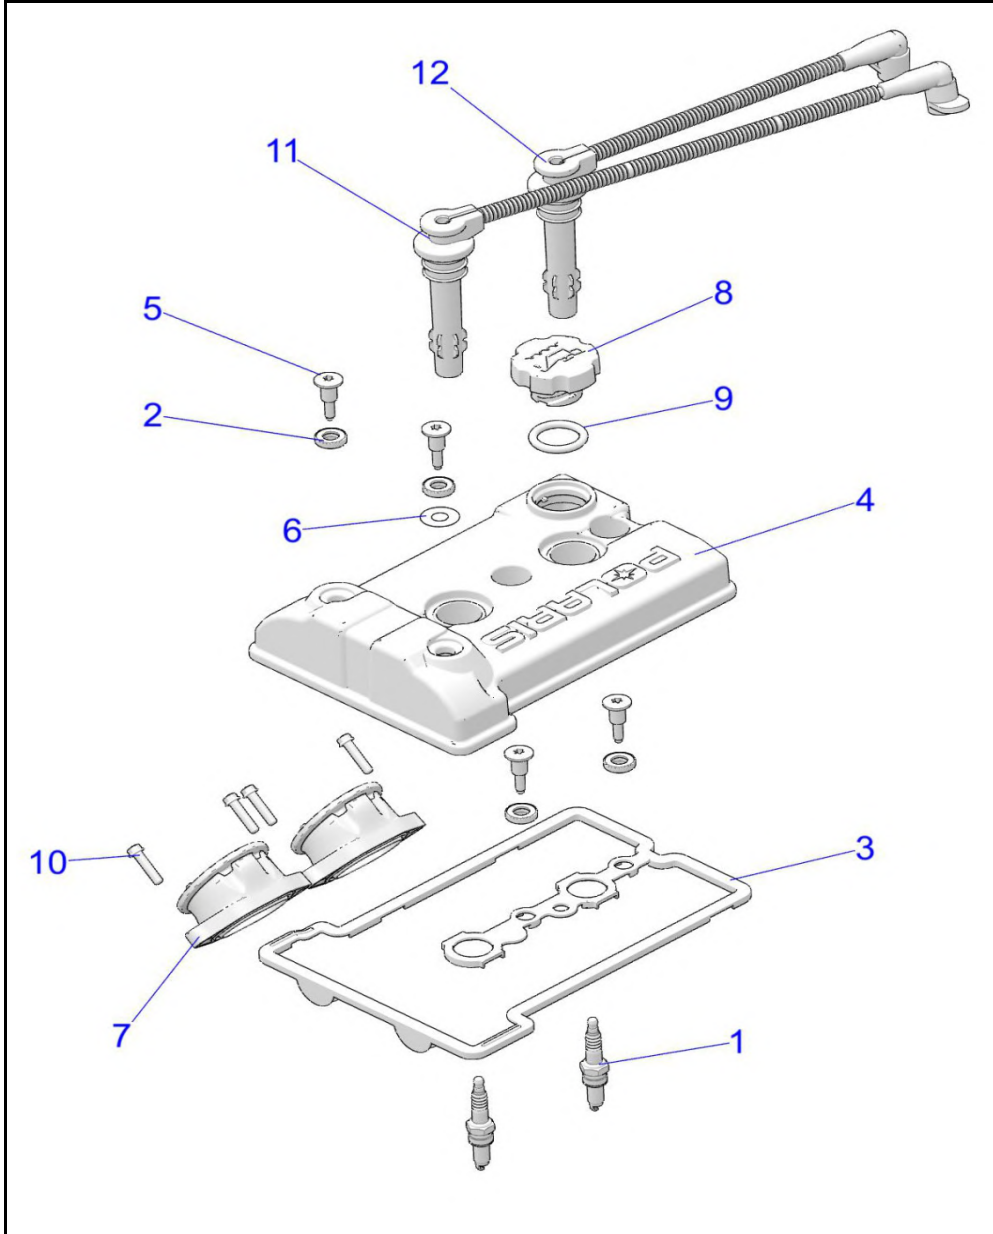

ENGINE, THROTTLE BODY AND VALVE COVER

2021 RZR TURBO S (R02) - Z21PAE92AE/AN/BE/BN/L92AL/AT/BL/BT

POS	SAP	Part Name	Qty
1	1007013	PLUG, SPARK	2
2	1011796	ISOLATOR, VALVE COVER	4
3	1011807	SEAL, VALVE COVER,	1
4	1039589	COVER, VALVE, CAST	1
5	1039730	BOLT, SHOULDRER	4
6	1014530	WASHER, GROUNDING	1
7	1048109	ADAPTER-MANIFOLD,MOLDED	2
8	1002289	ASM., OIL FILL CAP [INCL. 9]	1
9	1011803	O-RING-FILL CAP	1
10	1039744	SCREW	4
11	1009603	WIRE-SPARKPLUG,MAG	1
12	1009604	WIRE-SPARKPLUG,PTO	1