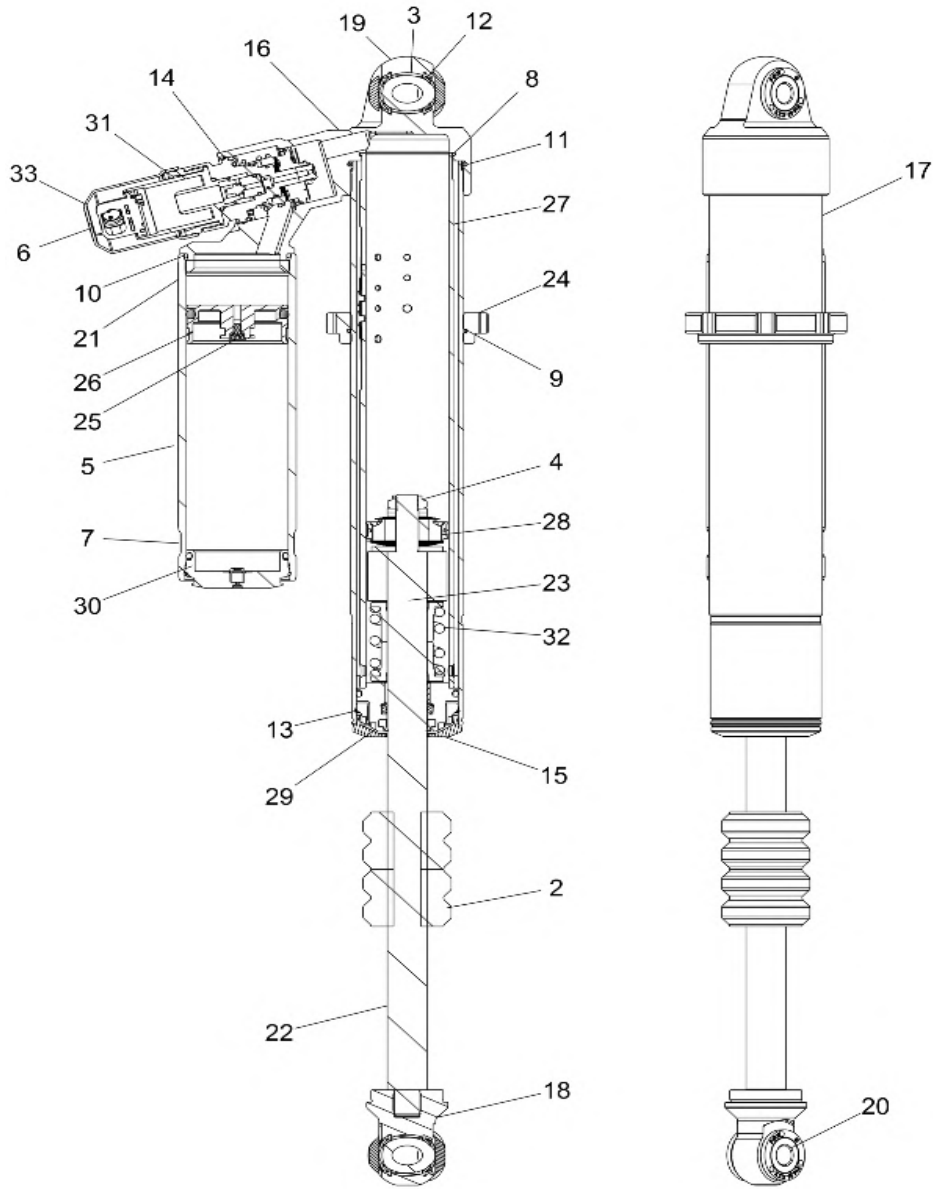

SUSPENSION, FRONT SHOCK INTERNALS, TURBO S AND LE

2021 RZR TURBO S (R02) - Z21PAE92AE/AN/BE/BN/L92AL/AT/BL/BT

POS	SAP	Part Name	Qty
1	1048180	SHOCK-FRONT,PXP,IBPLV,LTD,LH [INCL. ALL]	1
1	1048181	SHOCK-FRONT,PXP,IBPLV,LTD,RH [INCL. ALL]	1
2	1046471	BUMPER, B/O SHAFT	2
3	1046447	BUSHING, EYELET	2
4	1046448	FASTENER, STANDARD: NUT, LOCK [1/2-20 X 0.313 TLG]	1
5	-----	-----	1
6	1048208	DECAL - IRD CVR, LIVE	1
7	1048209	DECAL - BAND	1
8	1048157	SEALS:O-RING [(-033) .070 C.S. X 1.989 ID] STANDARD, N-70, STAT	1
9	-----	-----	1
10	1048211	SEALS:O-RING [(-139) .103 C.S. X 2.175 ID] STANDARD, N-70, STAT	1
11	1048158	SEALS:O-RING [(-143) .103 C.S. X 2.425 ID] STANDARD, N-70, STAT	1
12	1048159	SEAL - CANNED WEATHER	4
13	1048215	WIRE, RETAINING RING	2
14	1048216	RETAINING RING: WIRE [0.062 CS X 1.690 INSTALLED OD] SS	1
15	-----	BEARING CAP: [Ø 2.250 BORE, .Ø 0.875 SHAFT, 0.57 TLG] NO SCRAPER, STEPPED PRESS-IN	1
16	-----	----- [USE WITH 7045402]	1
17	-----	-----	1
18	1048160	RETAINER SPECIAL	1
19	-----	-----	2
20	1048161	SPACER - NYLON	4
21	1048162	RESERVOIR	1
22	-----	-----	1
23	-----	-----	1
24	-----	-----	1
25	1046469	SCREW ASSEMBLY: [FLAT HEAD SOCKET CAP #10-24 X 0.375 TLG] STEEL BLACK OXIDE, COMPLETE	1
26	1048221	PISTON ASSEMBLY: FLOATING [Ø2.25 BORE] W/ STD. TEMP O- RING, MAX VOL. BLEED AND	1