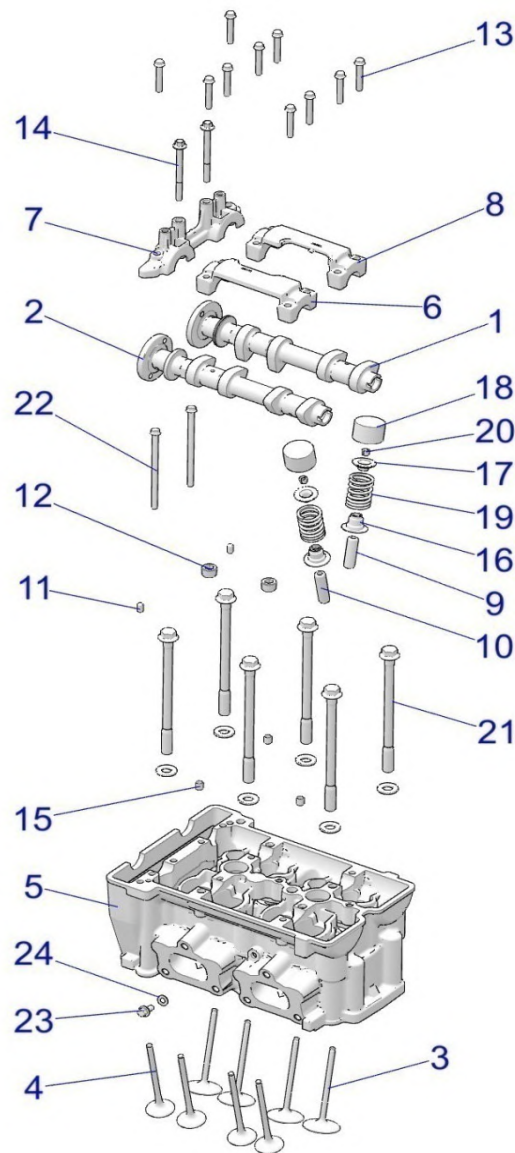

ENGINE, CYLINDER HEAD AND VALVES

2021 RZR TURBO S (R02) - Z21PAE92AE/AN/BE/BN/L92AL/AT/BL/BT

POS	SAP	Part Name	Qty
1	1048074	ASM-CAMSHAFT,INT,1040-234	1
2	1048075	ASM-CAMSHAFT,EXH,1010-230	1
3	1039405	VALVE-INTAKE,STEEL,G-90	4
4	1048076	VALVE, EXHAUST	4
5	1048077	ASM-HEAD,MACH [INCL. 6-15]	1
6	-----	CARRIER, CAMSHAFT, DOHC, EXHAUST [INCL. IN CYLINDER HEAD ASM.]	1
7	-----	CARRIER, CAMSHAFT, DOHC, TRANS [INCL. IN CYLINDER HEAD ASM.]	1
8	-----	CARRIER, CAMSHAFT, DOHC, INTAKE [INCL. IN CYLINDER HEAD ASM.]	1
9	-----	GUIDE, VALVE, INTAKE [INCL. IN CYLINDER HEAD ASM.]	4
10	-----	GUIDE, VALVE, EXHAUST [INCL. IN CYLINDER HEAD ASM.]	4
11	1039498	PIN, DOWEL, M6x10	2
12	1039610	PLUG-3/8 NPT,HX/SOC W/SEALANT	4
13	1039760	SCR-HXFL-M6X1.0X35 10.9 ZY3	10
14	1039732	SCR-HXFL M6X1.0X70 B18.2.3.4M	2
15	1039812	DOWEL, HOLLOW, M8X8	4
16	1008817	SEAT, W/SEAL, VALVE SPRING	8
17	1039504	RETAINER, VALVE	8
18	1039838	TAPPET, VALVE, GRADED, 4.400	AR
18	1039839	TAPPET, VALVE, GRADED, 4.425	AR
18	1039840	TAPPET, VALVE, GRADED, 4.450	AR
18	1039841	TAPPET, VALVE, GRADED, 4.475	AR
18	1039842	TAPPET, VALVE, GRADED, 4.500	AR
18	1039843	TAPPET, VALVE, GRADED, 4.525	AR
18	1039844	TAPPET, VALVE, GRADED, 4.550	AR
18	1039845	TAPPET, VALVE, GRADED, 4.575	AR
18	1039846	TAPPET, VALVE, GRADED, 4.600	AR
18	1039847	TAPPET, VALVE, GRADED, 4.625	AR