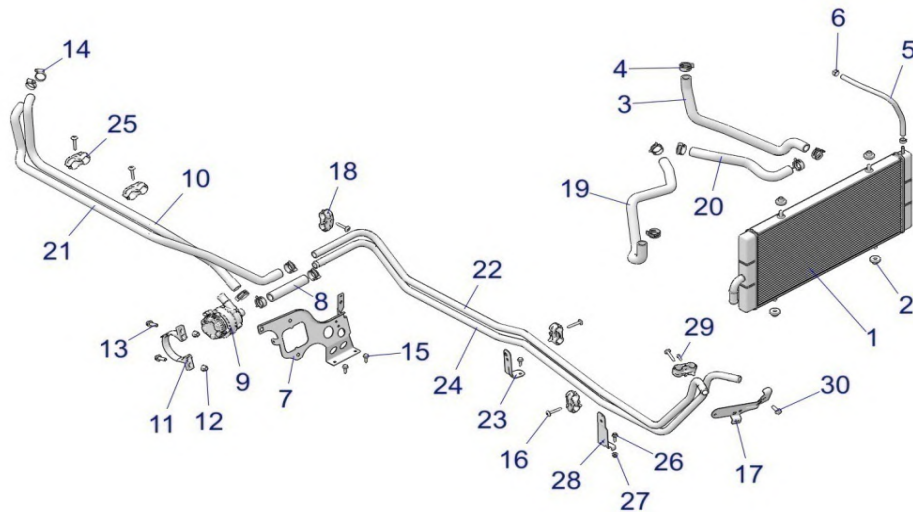

ENGINE, COOLING, AUX. SYSTEM

2021 RZR TURBO S (R02) - Z21PAE92AE/AN/BE/BN/L92AL/AT/BL/BT

POS	SAP	Part Name	Qty
1	1048035	ASM-RADIATOR,CORE	1
2	1039287	GROMMET-FLANGED,.36X.56X1.06	4
3	1048036	HOSE-OUT,SURGE TANK TO LTR	1
4	1039620	SPRINGBAND-CLAMP 27/12,GREEN	10
5	1048037	1/4"SAEJ2002,EPDM HOSE,31 CM	1
6	1045297	HOSE CLAMP, RED	2
7	1048038	BRKT-MOUNT,WATER PUMP,BLK	1
8	1048039	HOSE-PUMP INLET, 3/4",REAR	1
9	1048040	ASM-PUMP,WATER,ELECTRIC	1
10	1048041	HOSE-INTERCOOL,INLET,3/4",RR	1
11	1048042	BRKT-MNT,WATER PUMP	1
12	1014499	NUT- M8X1.25, FLG, NYLOC-OLIVE D	2
13	1039698	SCR-HXFL-M8X1.25X25 8.8 ZOD	2
14	1048043	CLAMP-CONSTANT TENSION,16-27	2
15	1039683	SCR-M6X1.0X20,HXHD,FLG,TDFM,BL	3
16	1039714	SCR-M6X1X40,TR/TX-BLK	6
17	1048044	BRKT-COOLING TUBE	1
18	1048045	BRACKET-COOLANT TUBE,3/4"	4
19	1048046	HOSE-RADIATOR,3/4",UPPER	1
20	1048047	HOSE-RADIATOR,3/4",LOWER	1
21	1048048	HOSE-INTERCOOL,OUTLET,3/4",RR	1
22	1048049	TUBE-COOLANT,3/4",UPPER	1
23	1048050	BRKT-COOLANT TUBE,ECOAT	1
24	1048051	TUBE-COOLANT,3/4",LOWER	1
25	1048052	CLIP-ROUTING,0.75	2
26	1039724	SCR-HXFL-M6X1.0X20 8.8 RIE	1
27	1039782	NUT-M6 FLANGE,NYLOC	1
28	1048053	BRKT-COOLANT TUBE,ECOAT	1
29	1014423	SCR-#10X3/4-HI/LO-PN-T25,TRX-M	1
30	1039688	SCR-TFHFL-M8X1.25X20 CHS ZOD	1