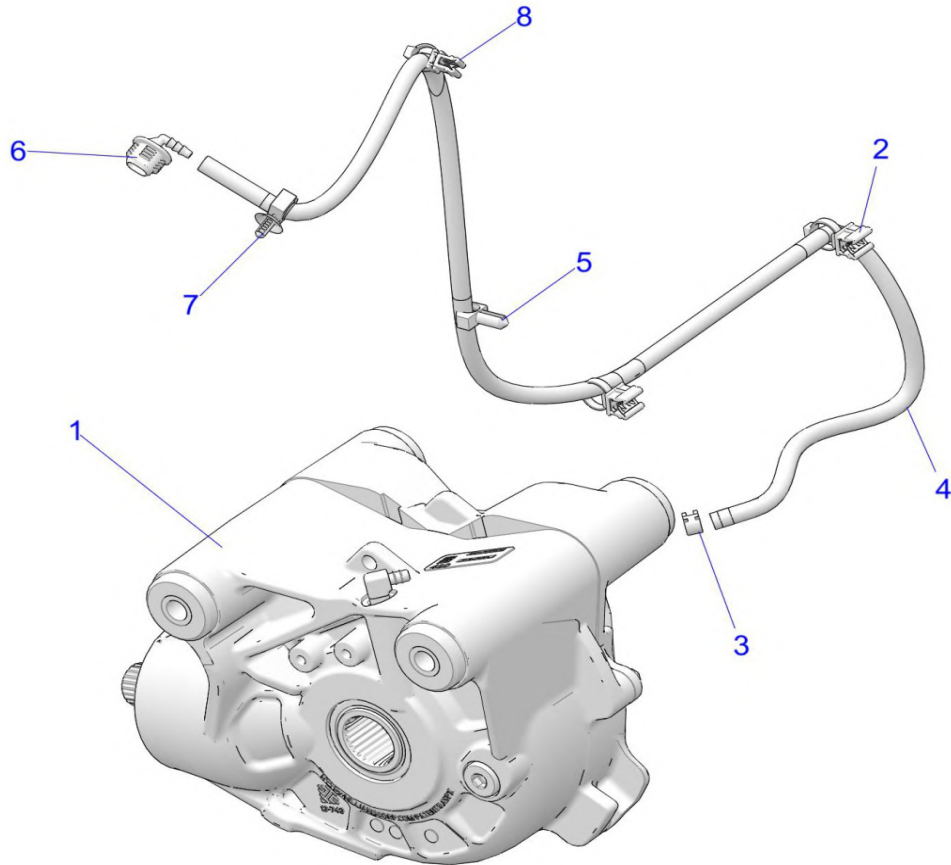

DRIVE TRAIN, FRONT GEARCASE MOUNTING

2021 RZR TURBO S (R02) - Z21PAE92AE/AN/BE/BN/L92AL/AT/BL/BT

POS	SAP	Part Name	Qty
1	-----	ASM., GEARCASE, FRONT	1
2	1047328	CLIP-ROUTING	2
3	1039613	CLAMP-HOSE, 17/32, GREEN	1
4	1047882	LINE-BOOST,3/16 ID,102CM	1
5	1039816	CLIP	1
6	1045149	FITTING-VENT LINE,90	1
7	1039817	CLIP-ROUTING,.472 B.D.,HINGED	1
8	1040381	CLIP-EDGE,HARNESS	1