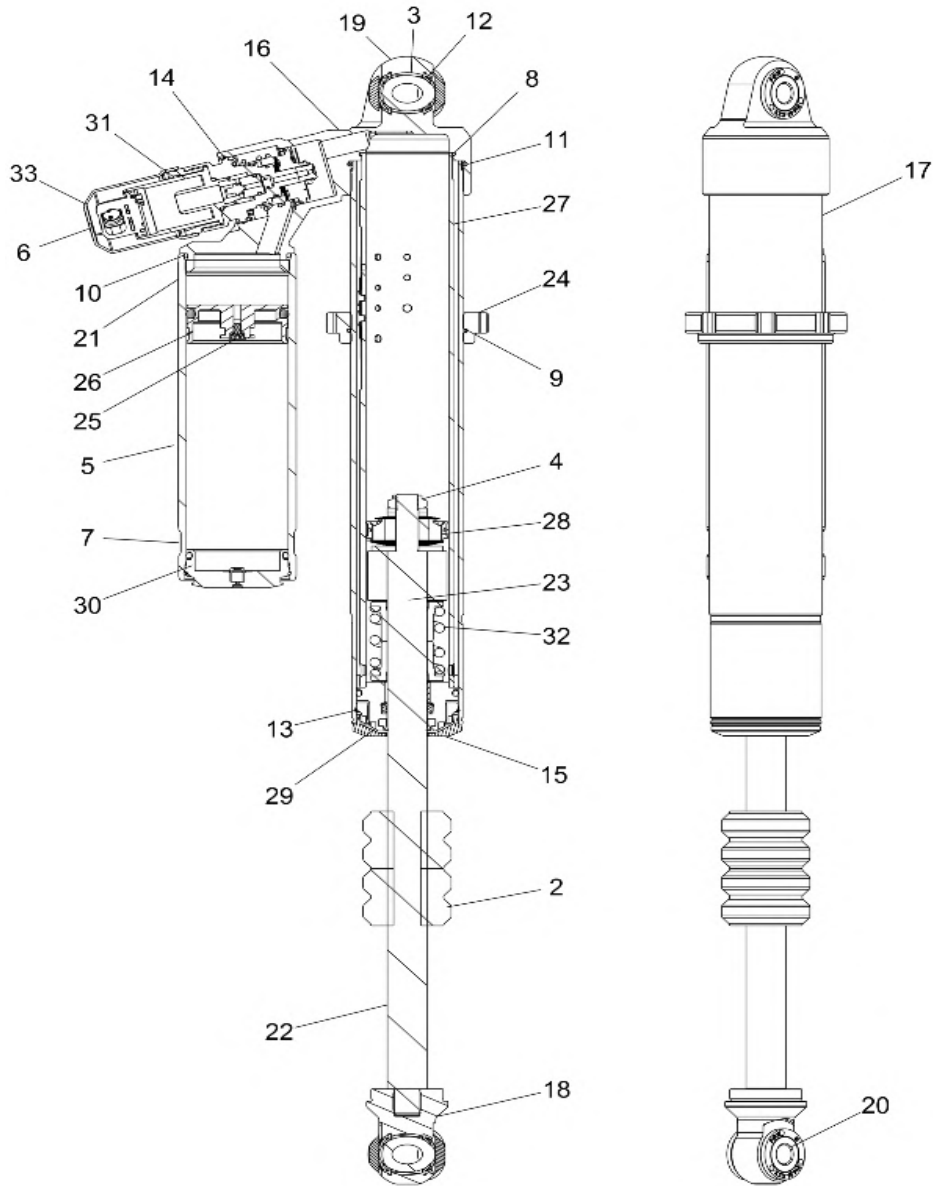

SUSPENSION, FRONT SHOCK INTERNALS, TURBO S AND LE

2021 RZR TURBO S (R02) - Z21PAE92AE/AN/BE/BN/L92AL/AT/BL/BT

POS	SAP	Part Name	Qty
27	-----	-----	1
28	-----	-----	1
29	1048163	ASM., SEAL HEAD	1
30	1048223	RESERVOIR END CAP ASSEMBLY: [U 2.250 BORE, .940 TLG] PELLET FILL, ALUMINUM, BLAC	1
31	-----	-----	1
32	-----	GUIDE, NEGATIVE SPRING	2
33	1048207	COVER - LIVE VALVE	1