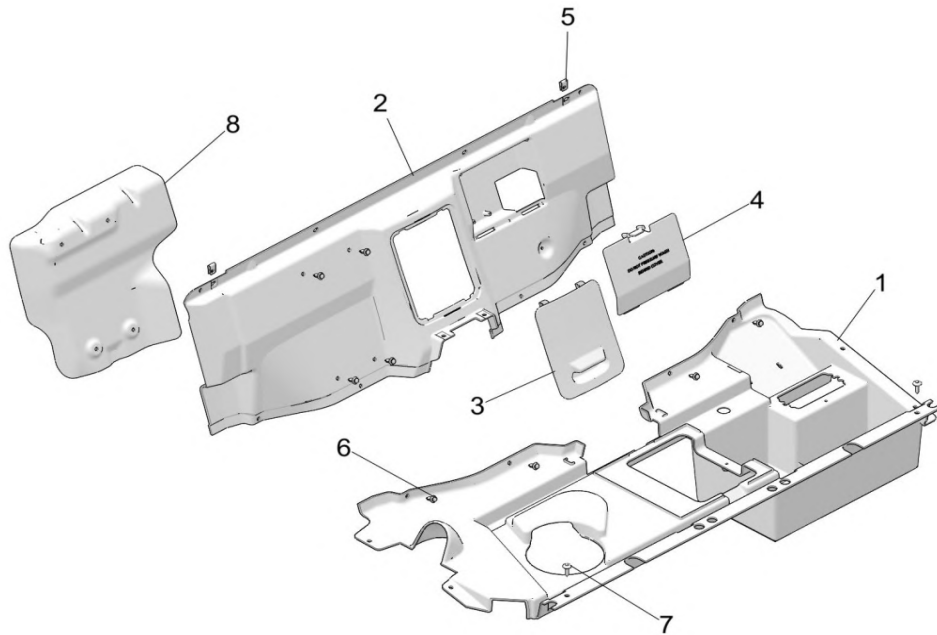

BODY, REAR CLOSEOFF

2021 RZR TURBO S (R02) - Z21PAE92AE/AN/BE/BN/L92AL/AT/BL/BT

POS	SAP	Part Name	Qty
1	1039899	PANEL, REAR CLOSEOFF, LOWER, BLACK	1
1	1047793	PANEL-REAR CLOSEOFF,LWR,CA,BLK [EVAP]	1
2	1011978	PANEL-REAR CLOSEOFF,UPR	1
3	1011979	PANEL-ACCESS,ENGINE	1
4	1039584	COVER-ECU	1
5	1014509	NUT-M6-1.0,U-TYPE (2.5-3.8)	2
6	1014589	RIVET-TUFLOK,.315-.325X.787	AR
7	1014459	SCR-TXTH-M6X1.0X25 ZFB	AR
8	1047794	SHIELD-REAR CLOSEOFF	1