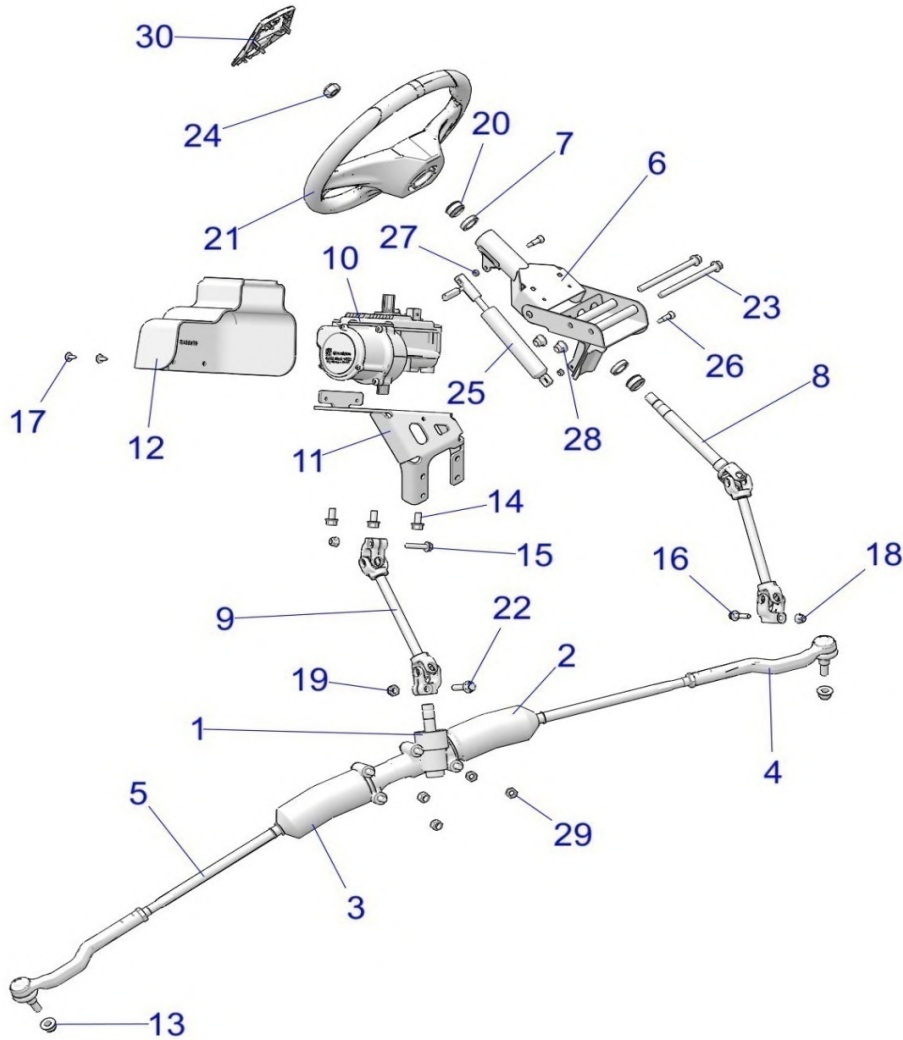

# STEERING, STEERING ASM., VELOCITY

2021 RZR TURBO S (R02) - Z21PAE92AE/AN/BE/BN/L92AL/AT/BL/BT

POS	SAP	Part Name	Qty
1	1048134	ASM-GEAR BOX,STEERING,CAST [INCL. 2-5]	1
2	1011814	BOOT-PASSENGER,SIDE K	1
3	1011814	BOOT-PASSENGER,SIDE K	1
4	1048135	ROD-END,TAPERED,PROFIED,LH	2
4	1048136	ROD-END,TAPERED,PROFIED,RH	1
5	1048137	INNER TIE ROD	2
6	1039831	ASM., TILT, STEERING, RIVETED, M10, MATTE BLACK [INCL 7]	1
7	1040467	BEARING-STEERING	2
8	1045318	SHAFT-STEERING,UPPER	1
9	1048138	SHAFT-STEERING,LWR,W/JNT,EPAS	1
10	1048139	ASM-POWER STEERING,RZR,XP,1.5T	1
11	1048140	MOUNT-EPS,ECOAT	1
12	1039562	COVER, EPS	1
13	1014501	NUT	2
14	1039690	BOLT	3
15	1045323	SCR-M8X1.25X40 10.9 HX/FL ZOD	1
16	1039716	SCREW	1
17	1039720	SCREW	2
18	1014499	NUT- M8X1.25, FLG, NYLOC-OLIVE D	2
19	1039786	NUT	1
20	1014528	BUSHING-STEERING	2
21	1004100	WHEEL, STEERING	1
22	1045322	SCR-HXFL-M10X1.5X40 10.9 ZPC	1
23	1039703	BOLT-M10X1.25X130,HXFLG-OLIVED	2
24	1039791	NUT-HEX-M16X2, 8 ZC NYL	1
25	1014004	ASM., SHOCK, OIL LOCKING , MACH	1
26	1039761	BOLT-SHOULDER,M8-15,M6X1.0-BLK	2
27	1039773	NUT-6MM X 1 NYLOK-Z	2
28	1014500	NUT-M10X1.25, FLG, NYLOC-OLIVE D	2
29	1048141	NUT-M10X1.25-HX-LOCK-Y(10)	4