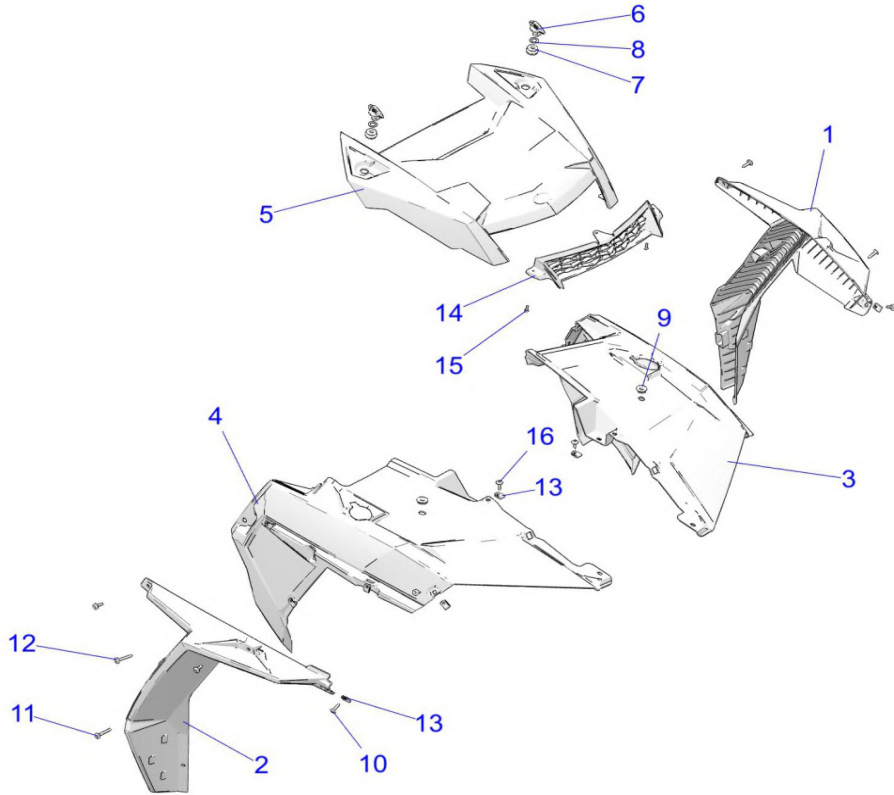

BODY, HOOD AND FRONT BODY WORK

2021 RZR TURBO S (R02) - Z21PAE92AE/AN/BE/BN/L92AL/AT/BL/BT

POS	SAP	Part Name	Qty
1	1011869	FENDER, FRONT FLAIR, LH, BLACK	1
2	1011870	FENDER, FRONT FLAIR, RH, BLACK	1
3	1047778	FENDER-FR,PNTD,LH,C.BLK [E92AE/AN/BE/BN][L92AT/BT]	1
3	1047779	FENDER-FR,PNTD,LH,O.BLK [L92AL/BL]	1
4	1047780	FENDER-FR,PNTD,RH,C.BLK [E92AE/AN/BE/BN]	1
4	1047781	FENDER,FR,PNTD,RC,RH,O.BLK [L92AL/BL]	1
4	1047782	FENDER,FR,PNTD,RC,RH,CR.BLK [L92AT/BT]	1
5	1047783	HOOD-CENTER,PNT,ORG MAD [E92AE/BE]	1
5	1047784	HOOD-CENTER,PNT,RDR BLUE [E92AN/BN]	1
5	1047785	HOOD-CENTER,PNT,TTM.MET [L92AL/BL]	1
5	1047786	HOOD-CENTER,PNT,CR BLK [L92AT/BT]	1
6	1045094	LATCH-1/4 TURN	2
7	1011795	GROMMET, LATCH	2
8	1014517	WASHER	2
9	1045095	GROMMET-4MM	2
10	1014459	SCR-TXTH-M6X1.0X25 ZFB	AR
11	1014467	SCREW	2
12	1014468	SCREW	2
13	1014509	NUT, U-TYPE	AR
14	1047787	GRILLE-CENTER HOOD,BLK	1
15	1045565	SCR-10X5/8-HI/LO,PN-T25,TRX-M	3