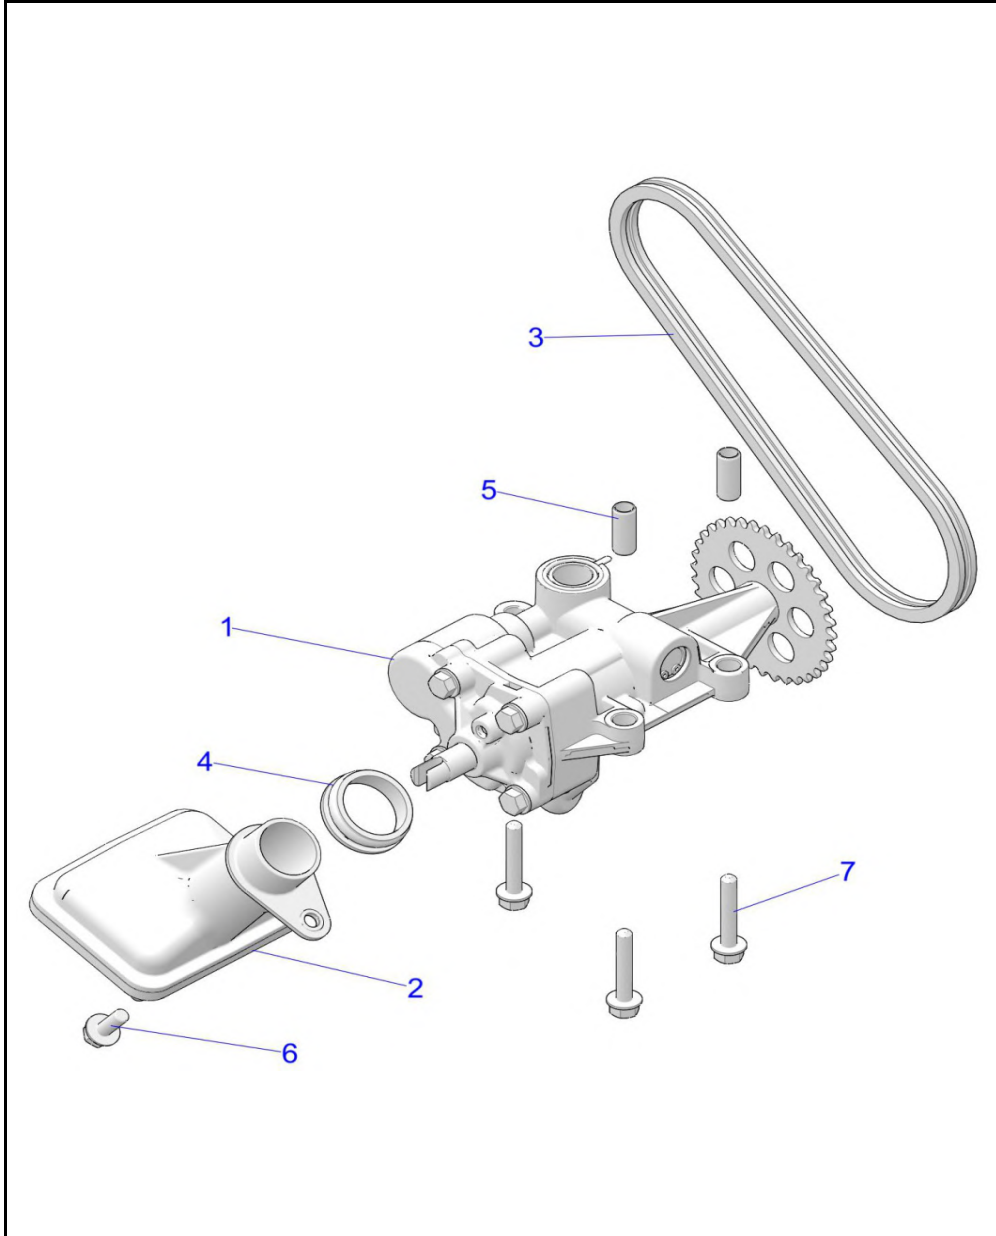

ENGINE, OIL PUMP

2021 RZR TURBO S (R02) - Z21PAE92AE/AN/BE/BN/L92AL/AT/BL/BT

POS	SAP	Part Name	Qty
1	1048104	PUMP-OIL [INCL. SEAL]	1
2	1048105	PICKUP, OIL PUMP, WET SUMP	1
3	1039418	CHAIN, OIL PUMP DRIVE	1
4	1039561	SEAL-PICKUP	1
5	1039811	DOWEL, HOLLOW, OIL PUMP	2
6	1039735	SCREW	1
7	1039660	SCREW	3