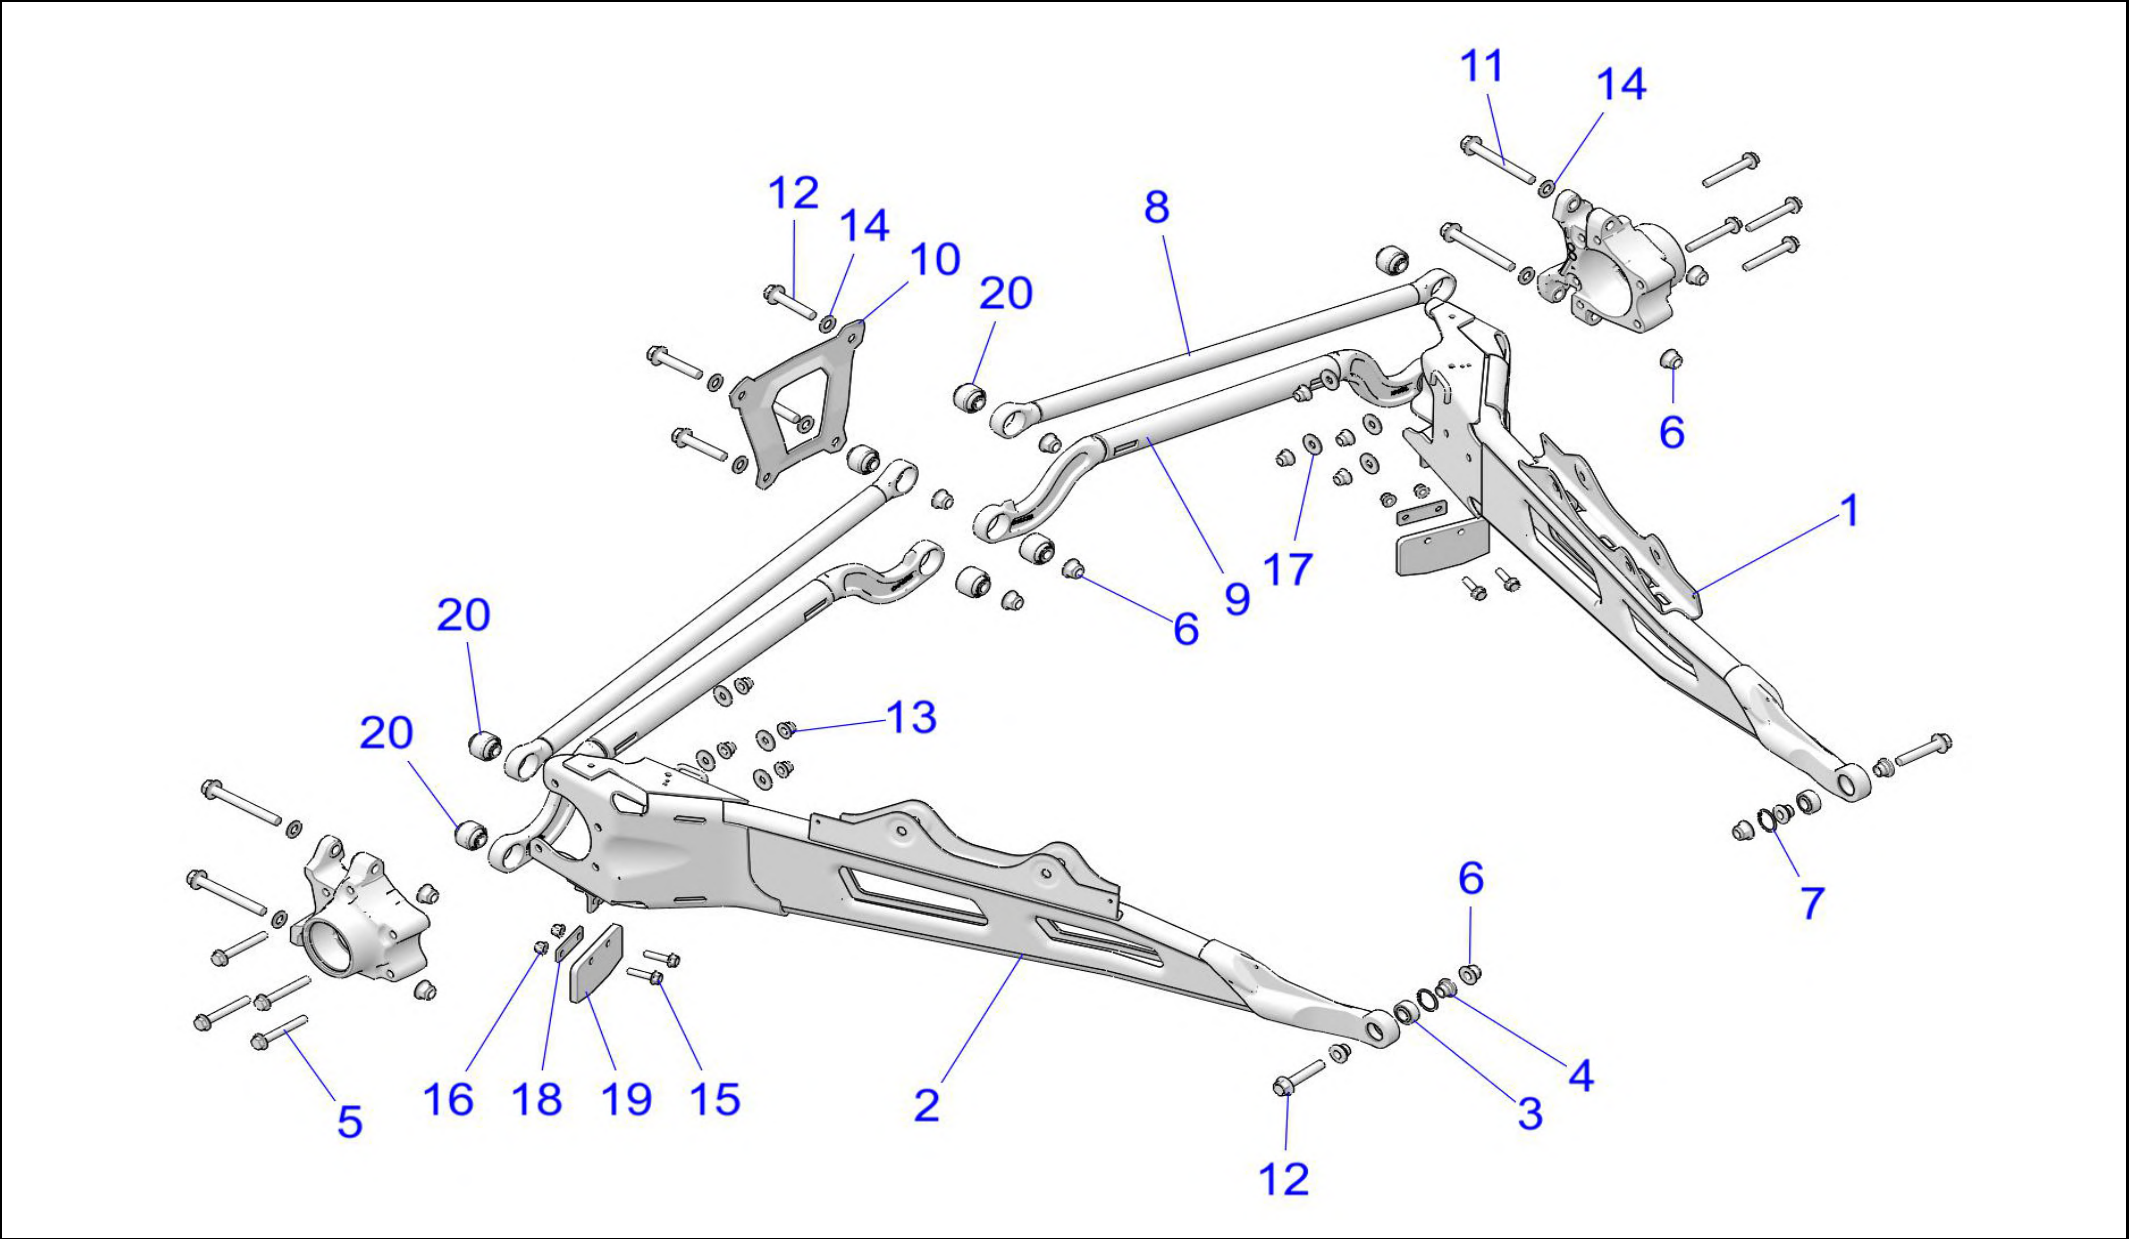

SUSPENSION, REAR CONTROL ARMS

2021 RZR TURBO S (R02) - Z21PAE92AE/AN/BE/BN/L92AL/AT/BL/BT