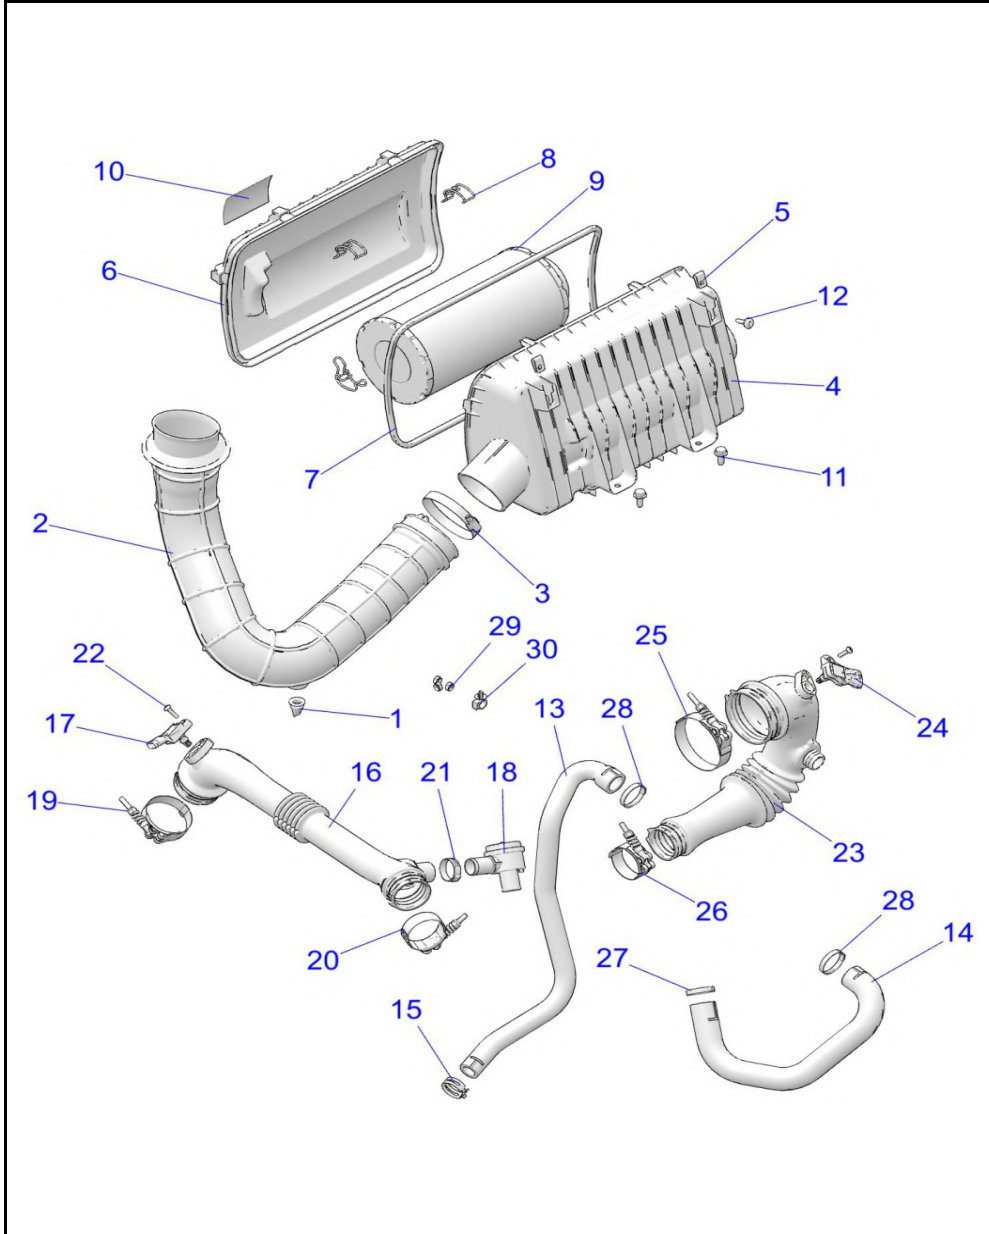

ENGINE, AIR INTAKE SYSTEM

2021 RZR TURBO S (R02) - Z21PAE92AE/AN/BE/BN/L92AL/AT/BL/BT

POS	SAP	Part Name	Qty
1	1039544	PLUG-DRAIN	1
2	1048003	HOSE-AIRBOX,IN	1
3	1039623	CLAMP-HOSE,3.75,SS	1
4	1030512	ASM-AIRBOX HOUSING [INCL 5]	1
5	1014509	NUT-M6-1.0,U-TYPE (2.5-3.8)	2
6	1030513	ASM-AIRBOX COVER [INCL 7,8]	1
7	1030511	SEAL-AIRBOX	1
8	1014072	CLIP-AIRBOX	4
9	1002475	ASM-FILTER	1
10	1039646	DECAL-CAUT.AIR BOX	1
11	1039688	SCR-TFHFL-M8X1.25X20 CHS ZOD	2
12	1014459	SCR-TXTH-M6X1.0X25 ZFB	2
13	1048004	HOSE-VENT,ENG	1
14	1048005	HOSE-VENT,BOV	1
15	1048006	SPRINGBAND-CLAMP 29/12,BLK	1
16	1048007	ASM-DUCT,CHARGE AIR [INCL 17-21, 1 QTY OF 22]	1
17	1033157	SENSOR-TMAP,3BAR	1
18	1031710	VALVE-DUMP,TURBO	1
19	1048008	CLAMP-HOSE T-BOLT,66.3 DIA	1
20	1048009	CLAMP-HOSE T-BOLT,56 DIA	1
21	1048010	CLAMP-OETIKER,16704932-32	1
22	1040441	SCREW-PLASTITE,5.0MMX20-PN-T25	2
23	1048011	ASM-DUCT,INTAKE AIR [INCL 24-26, 1 QYT OF 22]	1
24	1005828	SENSOR, T-MAP, DSS3-TF	1
25	1048012	CLAMP-HOSE T-BOLT,87.3 DIA	1
26	1048013	CLAMP-HOSE T-BOLT,52.3 DIA	1
27	1048014	CLAMP-OETIKER, 16704965-36.1	1
28	1048015	CLAMP-OETIKER,16702031-38.5	2
29	1048127	CLAMP-OETIKER,16700005-10.0	1
30	1039817	CLIP, ROUTING, .472 B.D., HINGED	1