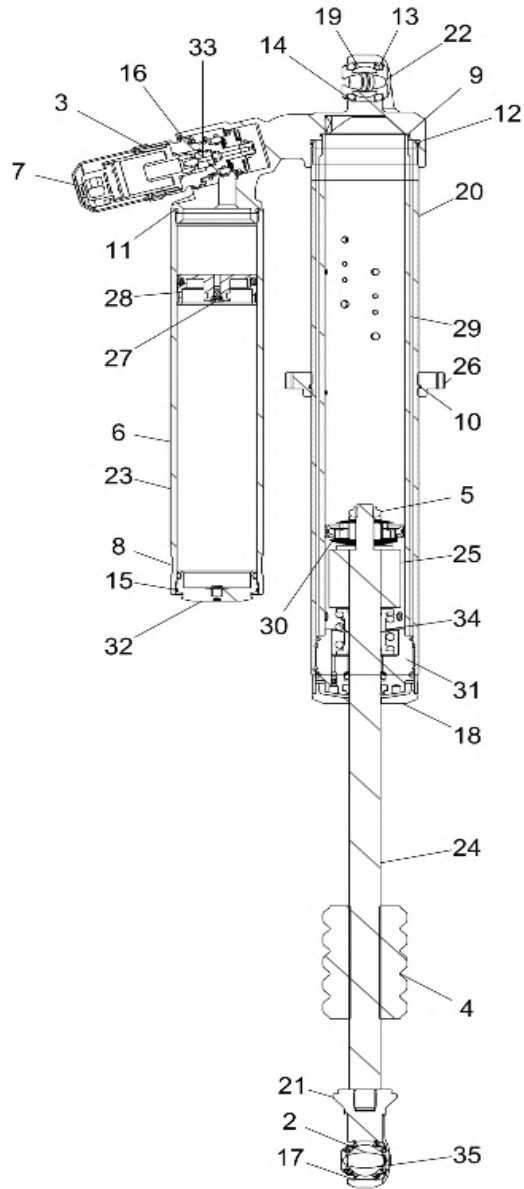

SUSPENSION, REAR SHOCK INTERNALS, TURBO S AND LE

2021 RZR TURBO S (R02) - Z21PAE92AE/AN/BE/BN/L92AL/AT/BL/BT

POS	SAP	Part Name	Qty
23	1048220	RESERVOIR: (T) [Ø 2.250 BORE, 12.000 TLG] AL 6061, THREADED ID, SHORT OD STEP	1
24	-----	-----	1
25	-----	-----	1
26	-----	-----	1
27	1046469	SCREW ASSEMBLY: [FLAT HEAD SOCKET CAP #10-24 X 0.375 TLG] STEEL BLACK OXIDE, COMPLETE	1
28	1048221	PISTON ASSEMBLY: FLOATING [Ø2.25 BORE] W/ STD. TEMP O-RING, MAX VOL. BLEED AND	1
29	-----	-----	1
30	-----	-----	1
31	1048222	ASM-BEARING	1
32	1048223	PELLET FILL, ALUMINUM, BLAC	1
33	1048224	ADJUSTER - DSC HIFLO	1
34	-----	-----	1
35	1048225	BEARING: SPHERICAL [Ø 0.625 BORE X Ø 1.1875 OD] COM 10, BK LINER, CCVI	1