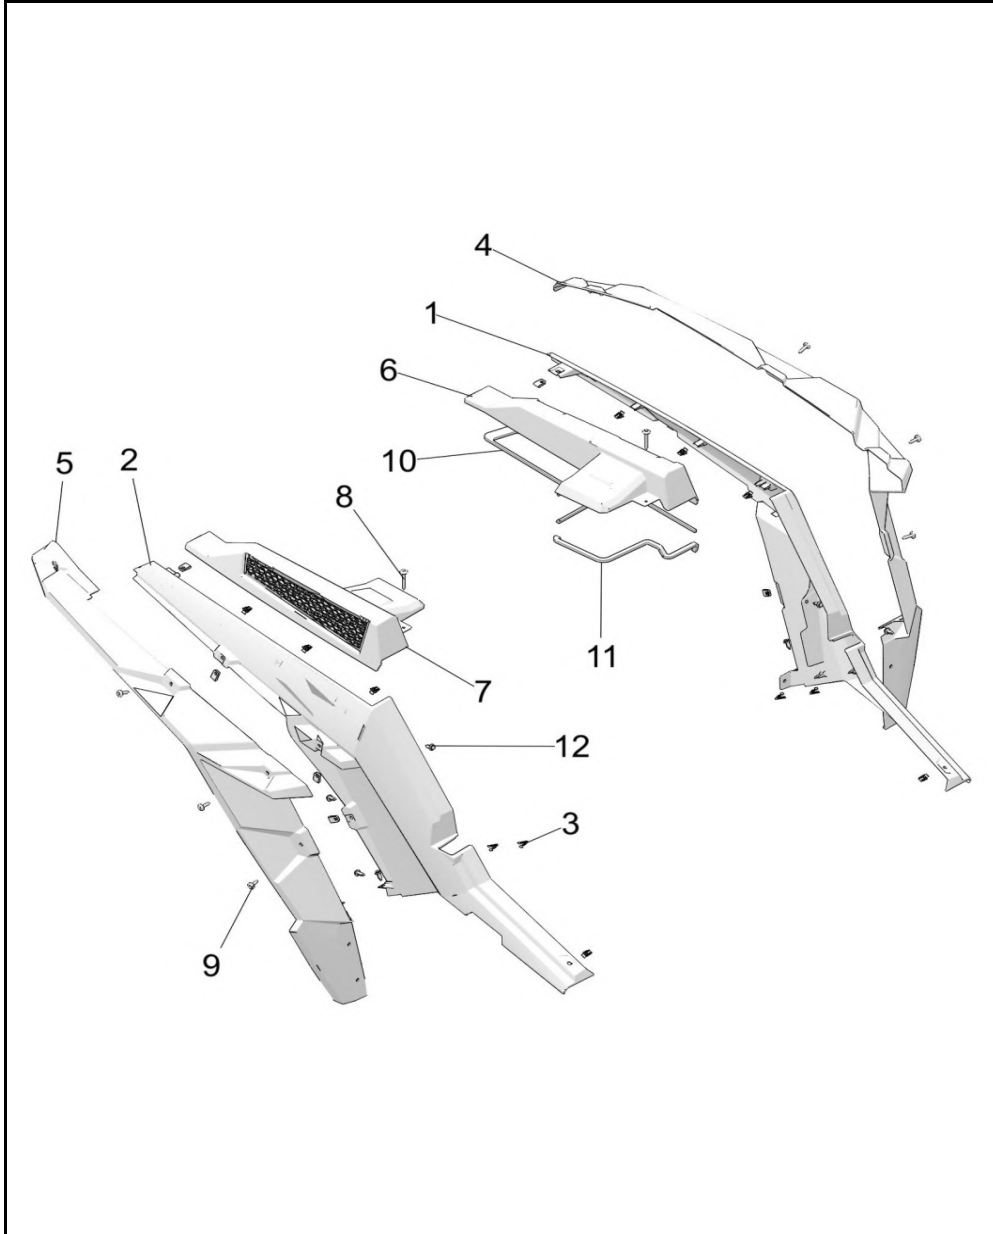

BODY, REAR FENDERS AND BEZELS

2021 RZR TURBO S (R02) - Z21PAE92AE/AN/BE/BN/L92AL/AT/BL/BT

POS	SAP	Part Name	Qty
1	1047795	ASM-FNDR,PNT,RR,CLIP,LH,C.BLK [INCL. QTY 6 OF 3] [E92AE/AN/BE/BN][L92AT/BT]	1
1	1047796	ASM., FENDER, REAR, CLIP, LH, PAINTED, TITANIUM [INCL. QTY 6 OF 3] [L92AL/BL]	1
2	1047797	ASM-FNDR,PNT,RR,CLIP,RH,C.BLK [INCL. QTY 6 OF 3][E92AE/AN/BE/BN][L92AT/BT]	1
2	1047798	ASM., FENDER, REAR, CLIP, RH, PAINTED, TITANIUM [INCL. QTY 6 OF 3] [L92AL/BL]	1
3	1014466	CLIP, DASH,TRIM, METAL	AR
4	1011871	FENDER, REAR FLAIR, LH, BLACK	1
5	1011872	FENDER, REAR FLAIR, RH, BLACK	1
6	1047799	ASM-BEZEL,LH,FROG SKINZ	1
7	1047800	ASM-BEZEL,RH,FROG SKINZ	1
8	1014468	SCR-TXTH-M6X1.0X50 RIE	2
9	1014459	SCR-TXTH-M6X1.0X25 ZFB	AR
10	1045108	SEAL,CLUTCH INTAKE,REAR	1
11	1045109	SEAL,CLUTCH INTAKE,FRONT	1
12	1014589	RIVET-TUFLOK,.315-.325X.787	AR