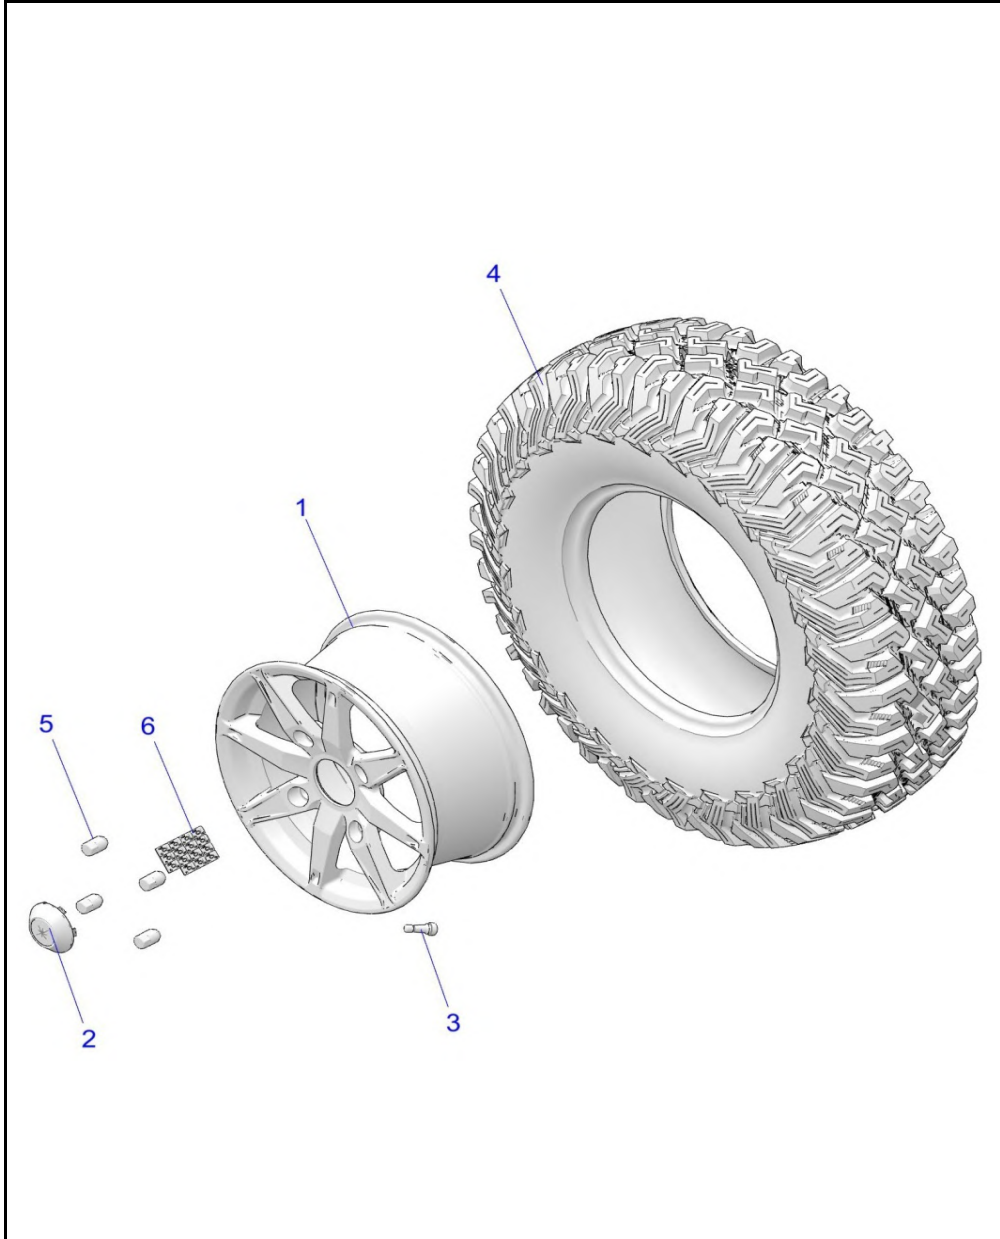

WHEELS, FRONT

2021 RZR TURBO S (R02) - Z21PAE92AE/AN/BE/BN/L92AL/AT/BL/BT

POS	SAP	Part Name	Qty
1	1048270	RIM,15X7,CAST,55 ET,FLASH B PR	2
1	1048271	RIM,15X7,CAST,55 ET,LF LIME [L92AT/BT]	2
2	1048272	CAP-RIM,FLSH BLK	2
3	1039363	VALVE-RIM	2
4	1048273	TIRE-32X10R15,ITP COYOTE	2
5	1014505	NUT, WHEEL, TAPERED	8
6	1048274	WEIGHT-STEEL,7G,BLK	30