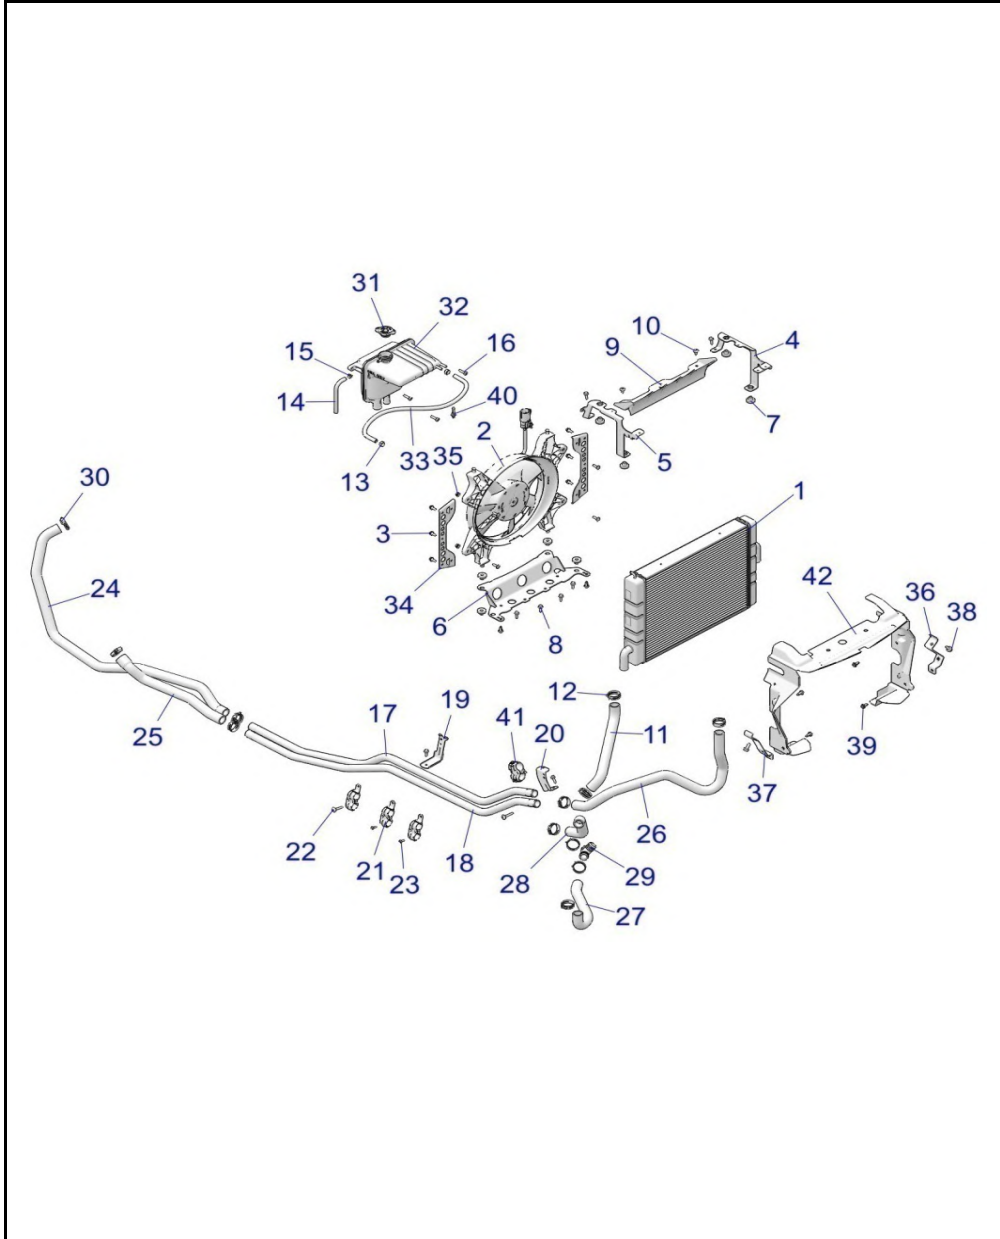

ENGINE, COOLING SYSTEM

2021 RZR TURBO S (R02) - Z21PAE92AE/AN/BE/BN/L92AL/AT/BL/BT

POS	SAP	Part Name	Qty
30	1039628	CLAMP-HOSE(WORM DR)25-40MM	2
31	1002465	CAP-PRESSURE	1
32	1048029	WELD-SURGE TANK,DUAL	1
33	1048030	1/4"SAEJ2002,EPDM HOSE,61 CM	1
34	1048031	WELD-BRKT-MNT,FAN,ECOAT	2
35	1014499	NUT- M8X1.25, FLG, NYLOC-OLIVE D	4
36	1048032	BRKT-BUMPER MNT,FR,UP,LH,BLK	1
37	1048033	BRKT-BUMPER MNT,FR,UP,RH,BLK	1
38	1039688	SCR-TFHFL-M8X1.25X20 CHS ZOD	2
39	1014589	RIVET-TUFLOK,.315-.325X.787	6
40	1014065	CLIP-ROUTING	1
41	1046936	CLIP-COOLANT ROUTING	1
42	1048034	SHROUD-RADIATOR	1