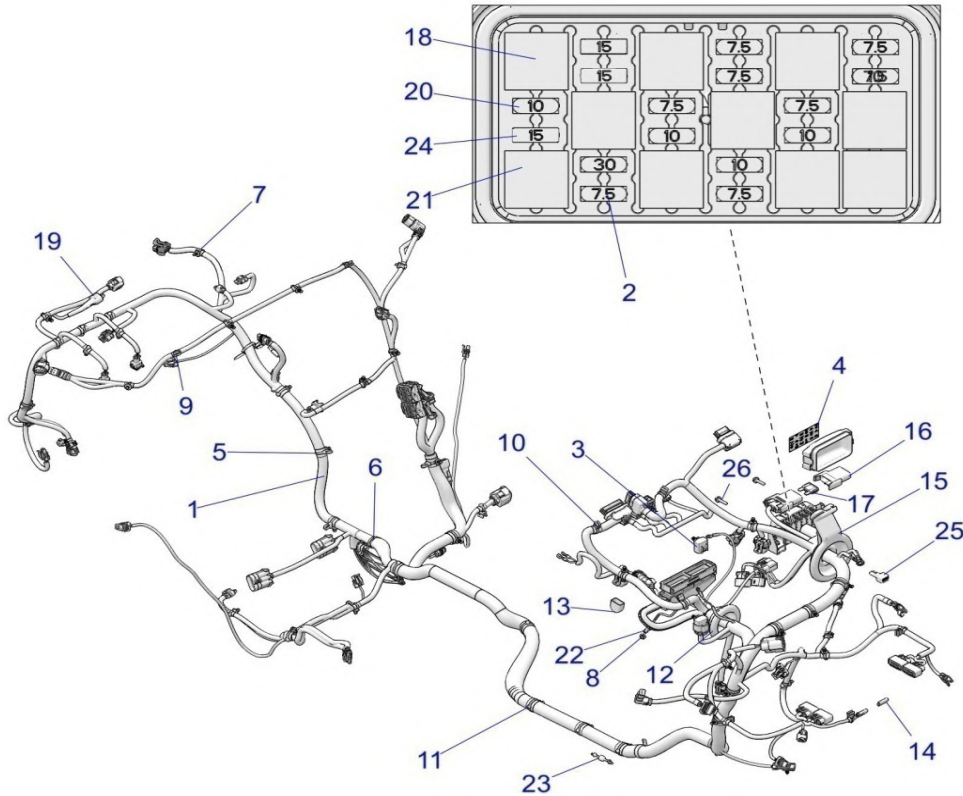

ELECTRICAL, WIRE HARNESS, TURBO S AND LE

2021 RZR TURBO S (R02) - Z21PAE92AE/AN/BE/BN/L92AL/AT/BL/BT

POS	SAP	Part Name	Qty
1	1047970	HARNESS-CHAS,RZR,LV,AUD,EVAP [INCL. 1-25]	1
2	1045235	FUSE-7.5 MINI BLADE (BROWN)	8
3	1039488	COVER-DIAGNOSTIC,W/CLIP	1
4	1047971	LABEL-FUSE BOX	1
5	1039636	STRAP-PANDUIT,DBL LOOP,260MM	4
6	1047976	CLIP-OMEGA,CABLE/15-18MM DIA	1
7	1047977	CLIP-ROUTING	1
8	1039638	CLIP-ROUTING,DIN BOX	1
9	1040381	CLIP-EDGE,HARNESS	4
10	1039635	STRAP-CABLE TIE W/EDGE CLIP	5
11	1014065	CLIP-ROUTING	28
12	1039597	GROMMET-65MM,BLK	1
13	1045232	CAP-VINYL,500X1000,BLACK	3
14	1045233	CAP-VINYL,125X375,BLACK	1
15	1045234	GROMMET-DASH FUSE CTR,RZR	1
16	1047978	HOLDER-FUSE,SEALED	2
17	1047972	FUSE, 30 AMP	1
18	1009596	RELAY-SPST,12V,20A,EPXY,HFA	10
19	1047980	BOOT-TMAP	1
20	1005911	FUSE, IGNITION, 10 AMP	4
21	1045236	FUSE,MAIN,30 AMP,(10)	2
22	1039381	LED-PANEL MNT,12V,BLUE	1
23	1040379	DIODE-6AMP,1/4,3/16 TERM	1
24	1039379	FUSE-MINI BLADE, 15 AMP	2
25	1045237	DIODE-6 AMP	1
26	1039698	SCR-HXFL-M6X1.0X25 8.8 RIE	2