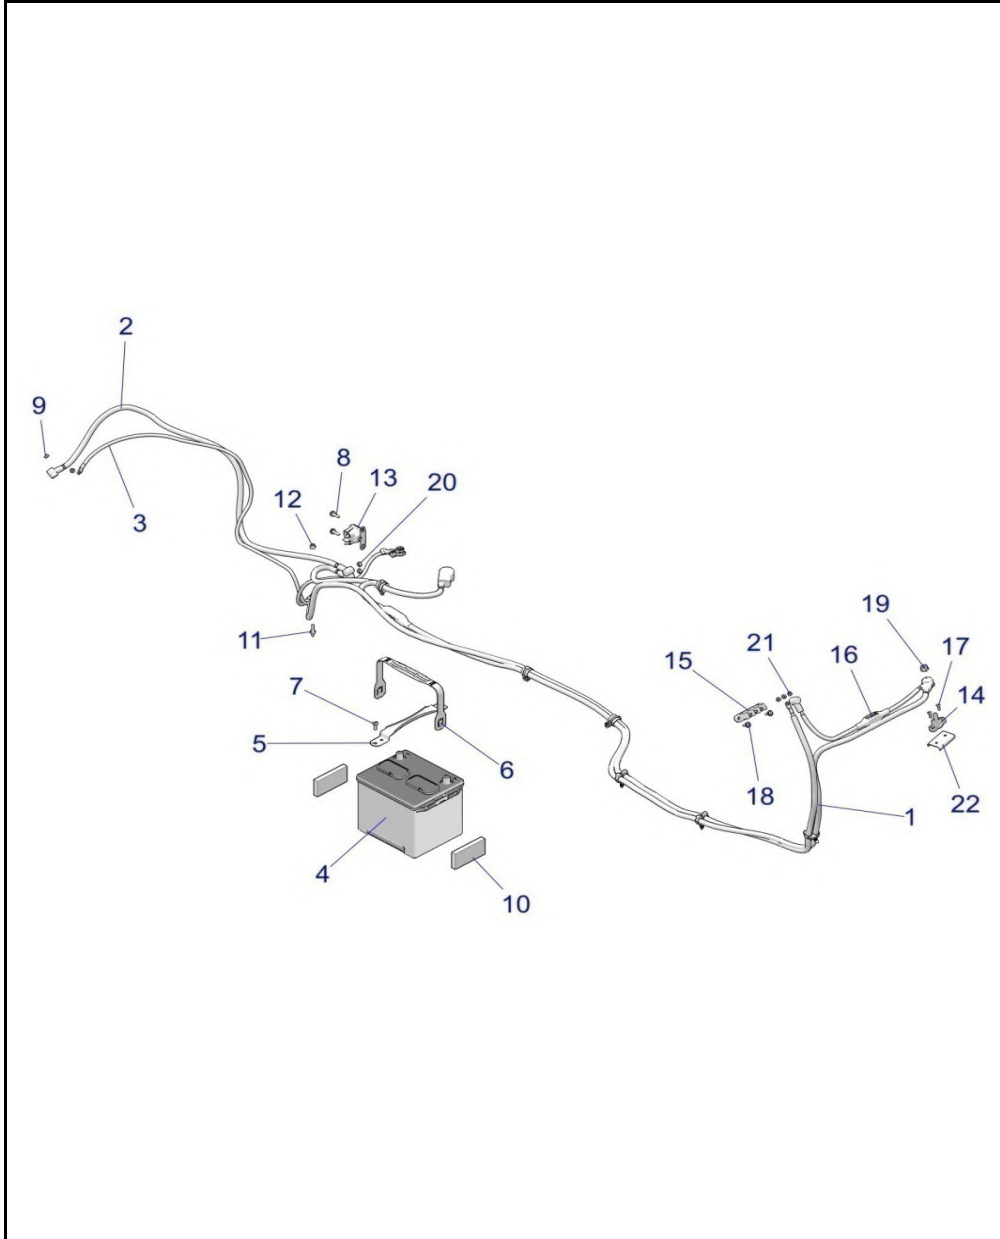

ELECTRICAL, BATTERY

2021 RZR TURBO S (R02) - Z21PAE92AE/AN/BE/BN/L92AL/AT/BL/BT

POS	SAP	Part Name	Qty
1	1045191	CABLE-SET,PRI PWR,FUSED	1
2	1039493	CABLE, START TO SOLENOID	1
3	1045190	CABLE-GROUND,ENG,BAT,CHAS	1
4	1045189	BATTERY	1
5	1045194	STRAP, BATTERY, MAIN, BLACK	1
6	1045193	STRAP, BATTERY, LIFT	1
7	1039758	SCREW	1
8	1039683	SCREW	2
9	1039773	NUT-6MM X 1 NYLOK-Z	2
10	1039598	PAD, BATTERY, FOAM	2
11	1039752	STUD	1
12	1039782	NUT, FLANGE, NYLOK	1
13	1009588	SOLENOID-STARTER,SEALED	1
14	1045183	BLOCK-JUNCTION	1
15	1039496	BLOCK-TERMINAL,3 POST,TALL	1
16	1045185	CABLE-JUMPER,ACCY,FUSED	1
17	1045187	SCR-#10-24X5/8PN/TR-RDTORX-Y	2
18	1039669	SCR-10-24X3/4 PH/TX/TRI-SEMS Y	2
19	1045188	NUT-FLANGED,3/8-16 NYLON	1
20	1045182	NUT-HXFLGHD,M6,SERRATED	2
21	1039785	NUTS-KEPS,10-32	3
22	1045184	BRKT-MTG,B+ POST,BLK	1