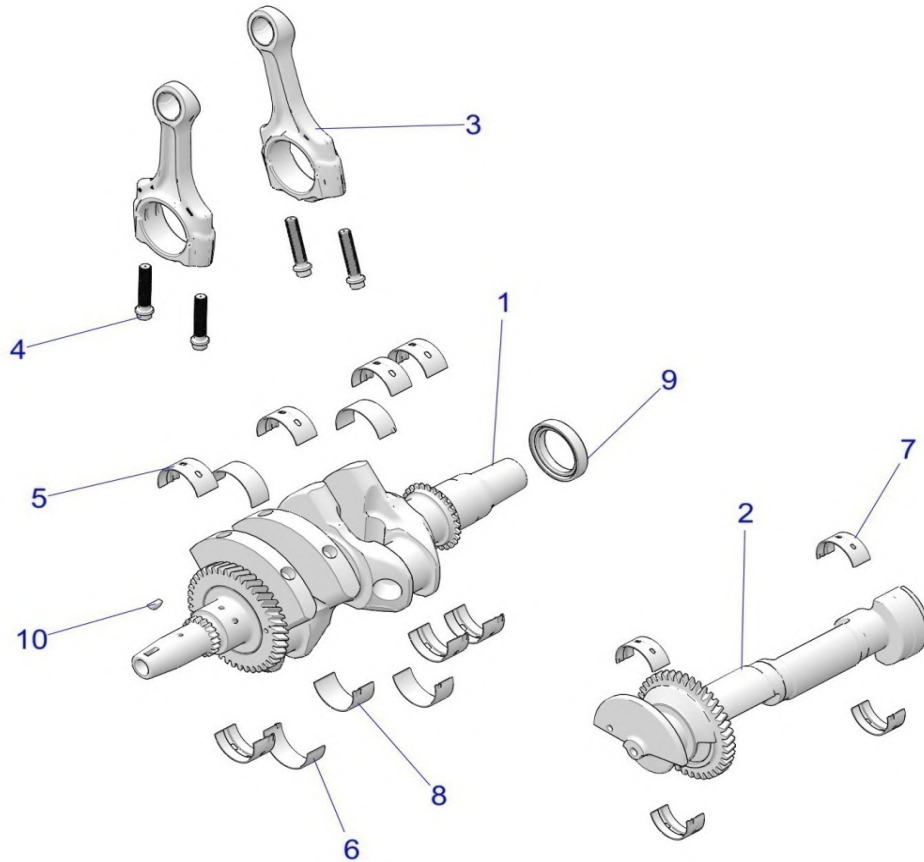

# ENGINE, CRANKSHAFT AND BEARINGS

2021 RZR TURBO S (R02) - Z21PAE92AE/AN/BE/BN/L92AL/AT/BL/BT

POS	SAP	Part Name	Qty
1	1048056	ASM-CRANKSHAFT V270	1
2	1048057	ASM., BALANCE SHAFT [TO 04/01/21]	1
2	1048058	ASM., BALANCE SHAFT [FROM 04/01/21]	
3	1048059	ASM-ROD,CONNECTING,2 [INCL. 4]	2
4	1048060	BOLT-CONROD MJ9X1.0X44	4
5	1028584	BEARING, MAIN, WHITE	7
5	1028585	BEARING, MAIN, BLUE	7
5	1028586	BEARING, MAIN, GREEN	7
5	1028587	BEARING, MAIN, YELLOW	7
5	1028588	BEARING, MAIN, RED	7
6	1048061	BEARING, CONNECTING ROD, RED	4
6	1048062	BEARING, CONNECTING ROD, WHITE	4
6	1048063	BEARING, CONNECTING ROD, BLUE	4
6	1048064	BEARING, CONNECTING ROD, YELLOW	4
7	1028596	BEARING, BALANCE SHAFT	4
8	1028593	BEARING, MAIN, BLUE	1
8	1028594	BEARING, MAIN, GREEN	1
8	1028595	BEARING, MAIN, YELLOW	1
9	1028602	SEAL-CRANKSHAFT	1
10	1014636	KEY, WOODRUFF	1