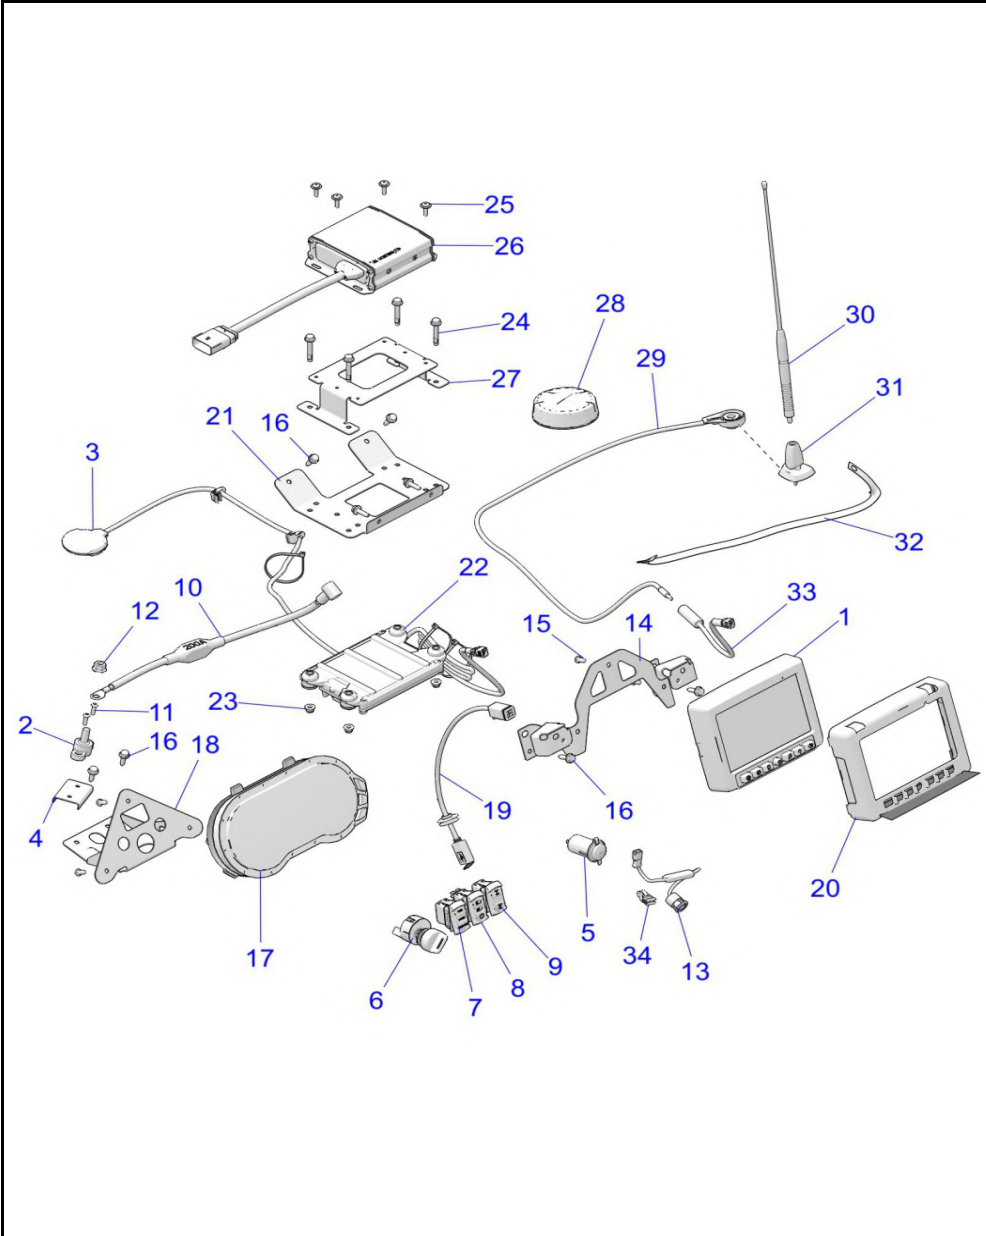

ELECTRICAL, DASH INSTRUMENTS AND CONTROLS, TURBO S AND LE

2021 RZR TURBO S (R02) - Z21PAE92AE/AN/BE/BN/L92AL/AT/BL/BT

POS	SAP	Part Name	Qty
1	1045203	ASM-DISPLAY,DIG,P7,PRG,250K	1
2	1045183	BLOCK-JUNCTION	1
3	1045201	ANTENNA,GPS,EXT	1
4	1045184	BRKT-MTG,B+ POST,BLK	1
5	1009573	RECEPTACLE-POD MNT,12 VOLT	1
6	1009595	SWITCH-KEY,4 POSITION,MT SLV	1
7	1047956	SWITCH-MODE,LV	1
8	1047957	SWITCH-HEADLIGHT,LASER	1
9	1047958	SWITCH-AWD,LASER	1
10	1045185	CABLE-JUMPER,ACCY,FUSED	1
11	1045187	SCR-#10-24X5/8PN/TR-RDTORX-Y	2
12	1045188	NUT-FLANGED,3/8-16 NYLON	1
13	1045209	CAM-MIRROR,CAMERA,APX	1
14	1045200	BRKT-RZR 7" DISPLAY,BLK	1
15	1014444	SCR-TXBH-M6X1.0X12 8.8 ZPB D20	6
16	1039683	SCR-M6X1.0X20,HXHD,FLG,TDFM,BK	8
17	1047963	ASM-C4,RZR,RGR,GNRL,256K [TO 10/16/2020]	1
17	1047959	ASM-C4,RZR,RGR,GNRL,256K [FROM 10/16/2020]	
18	1047964	BRKT-C4 GAUGE MOUNT,ECOAT [TO 12/07/2020]	1
18	1045205	BRKT-C4 GAUGE MOUNT,ECOAT [FROM 12/07/2020]	
19	1045211	HARNESS,USB,RC	1
20	1045202	BEZEL-GAUGE,7",ORV,7 BTN,BLK	1
21	1045206	BRKT-SCM,AMP,BLK	1
22	1047960	SCM-PROGRAMMED,LV,72	1
23	1047961	NUT-HXFL-M6X1.0 8 ZC NYL	4
24	1047962	BOLT-M6X1.0X40 HXHD,FLG,W/PATC	4
25	1039669	SCR-10-24X3/4 PH/TX/TRI-SEMS Y	4
26	1045216	AMP,AUDIO,DASH MOUNT,2 CH	1
27	1045206	BRKT-SCM,AMP,BLK	1
28	1045217	ANTENNA,V2V	1