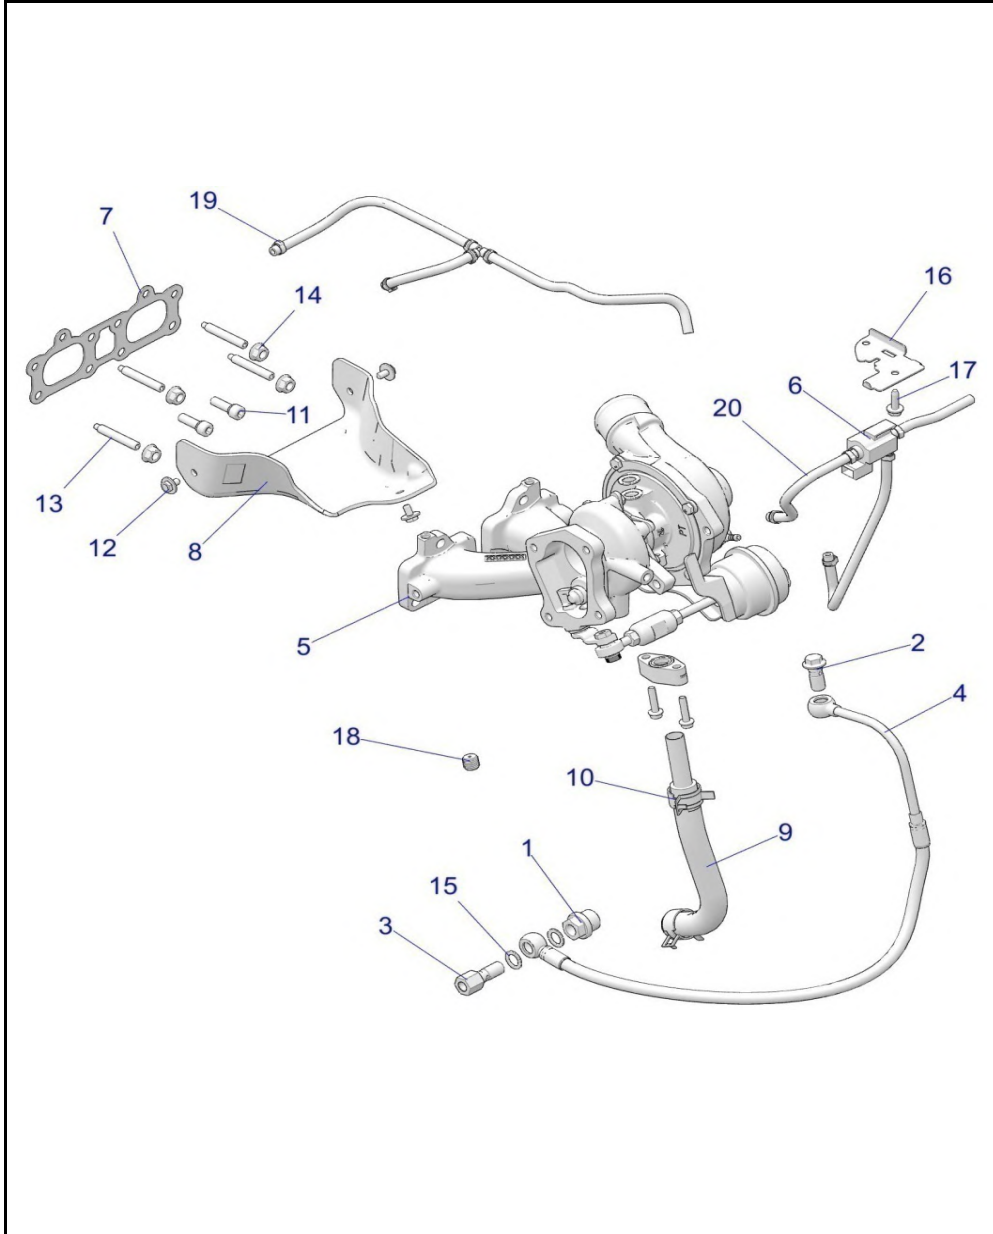

ENGINE, TURBO CHARGER MOUNTING

2021 RZR TURBO S (R02) - Z21PAE92AE/AN/BE/BN/L92AL/AT/BL/BT

POS	SAP	Part Name	Qty
1	1048116	PLUG,ADAPTER,W/O-RING,M20X1.5	1
2	1048117	BOLT-BANJO,M12X1.5	1
3	1048118	BOLT-BANJO,M12X1.5-M10X1	1
4	1041445	ASM-OIL LINE,SUPPLY	1
5	-----	ASM-TURBO,588	1
6	1041446	VALVE,ELECTRONIC BOOST CONTROL	1
7	1008814	GASKET-EXHAUST SEAL	1
8	1048119	SHIELD-HEAT,TURBO,LOWER	1
9	1048120	HOSE-DRAIN,FORMED	1
10	1048121	CLAMP-HOSE,SPRING,24MM	2
11	1048122	SCR-M8X1.25X25,HX/SOC/SEMS-Y	2
12	1014484	SCR-HHSEMS-M6X1.0X12 A286,LOCK	3
13	1048123	STUD-M8X1.25X45,SOCKET	4
14	1048124	NUT-HXFLGHD,M8,0600087	4
15	1048125	WASHER-COPPER SEALING	4
16	1048126	BRKT-BOOST CONTROLLER	1
17	1039683	SCR-M6X1.0X20,HXHD,FLG,TDFM,BL	1
18	1039708	PLUG-HEX SOCKET,1/4X18,SEALANT	1
19	1048127	CLAMP-OETIKER,16700005-10.0	5
20	1048128	LINE-BOOST,3/16 ID	AR