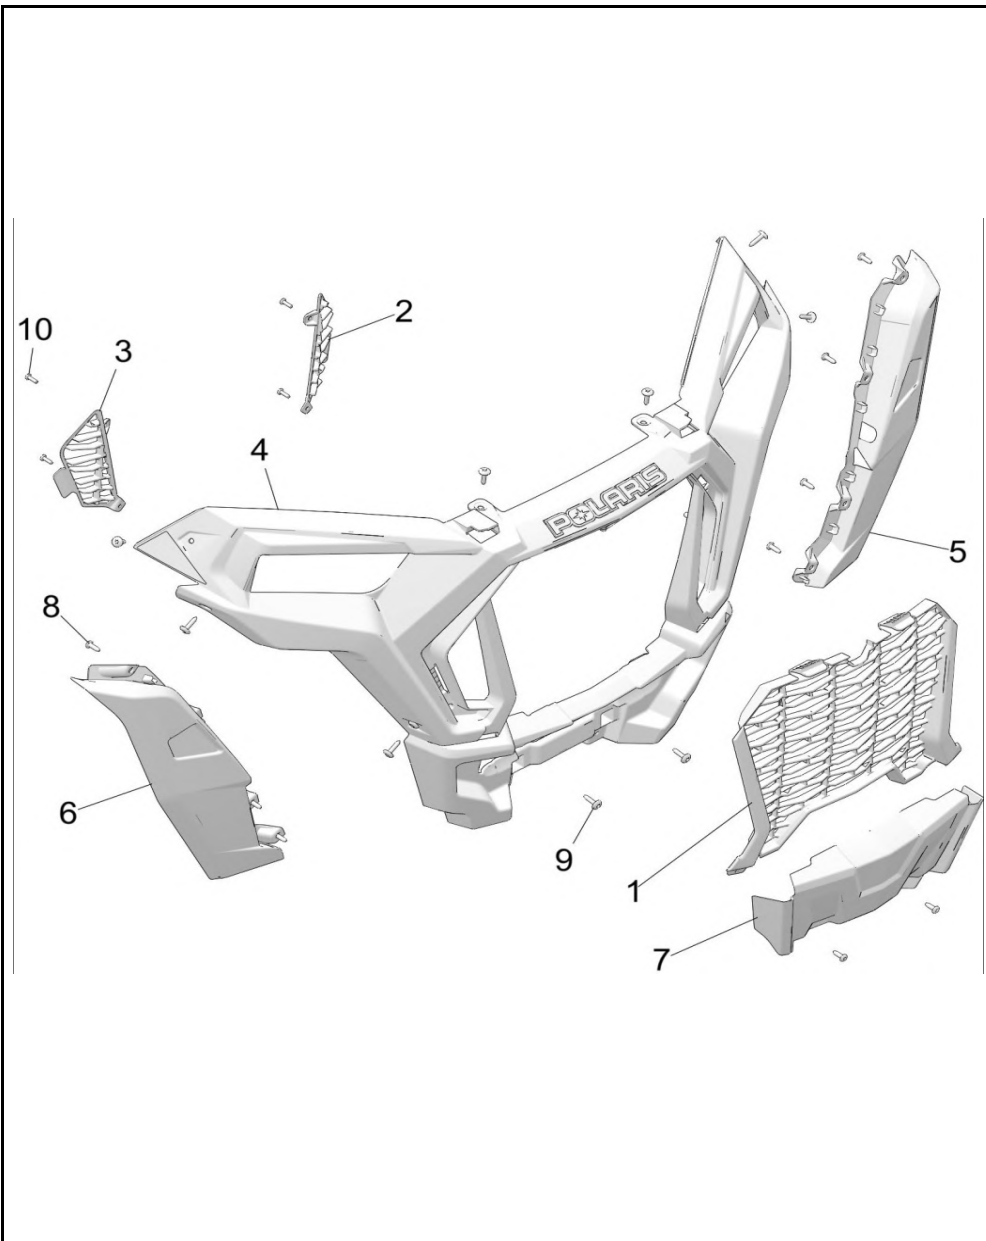

BODY, FRONT BUMPER, TURBO S AND LE

2021 RZR TURBO S (R02) - Z21PAE92AE/AN/BE/BN/L92AL/AT/BL/BT

POS	SAP	Part Name	Qty
1	1047761	GRILLE-FRONT FASCIA,T,BLK	1
2	1045562	GRILLE-FRONT FASCIA,LH,BLK	1
3	1045563	GRILLE-FRONT FASCIA,RH,BLK	1
4	1047753	FASCIA-FRONT,PNTD,O.BLACK [L92AL/BL]	1
4	1047754	FASCIA-FRONT,PNTD,LIFTED LIME [L92AT/BT]	1
5	1047755	PANEL-DFLCTR,LH,PNTD,O.BLACK [L92AL/BL]	1
5	1047756	PANEL-DFLCTR,LH,PNTD,LF LIME [L92AT/BT]	1
6	1047757	PANEL-DFLCTR,RH,PNTD,O.BLACK [L92AL/BL]	1
6	1047758	PANEL-DFLCTR,RH,PNTD,LF LIME [L92AT/BT]	1
7	1047759	COVER-WINCH,PNT,O.BLK [L92AL/BL]	1
7	1047760	COVER-WINCH,PNT,LIFTED LIME [L92AT/BT]	1
8	1045772	SCR-TX TRUSS-#14X3/4,HI/LO ZBK	8
9	1014459	SCR-TXTH-M6X1.0X25 ZFB	AR
10	1045565	SCR-10X5/8-HI/LO,PN-T25,TRX-M	4