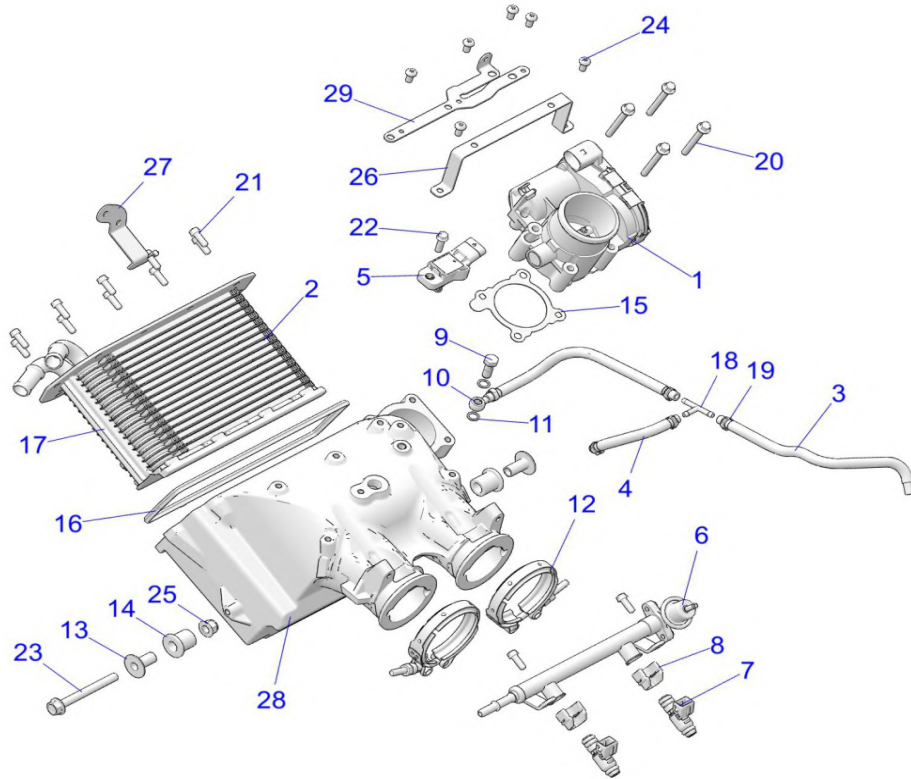

ENGINE, AIR INTAKE MANIFOLD

2021 RZR TURBO S (R02) - Z21PAE92AE/AN/BE/BN/L92AL/AT/BL/BT

POS	SAP	Part Name	Qty
1	1002283	THROTTLE-ETC,46MM	1
2	1047981	CORE-LCAC	1
3	1047982	ASM-HOSE REFERENCE,25 CM	2
4	1047983	ASM-HOSE REFERENCE,10 CM	1
5	1033157	SENSOR-TMAP,3BAR	1
6	1047984	ASM-RAIL,FUEL,4BAR,NR	1
7	1047985	INJECTOR-FUEL,570G,3.8BAR	2
8	1047986	CLIP-INJECTOR,MM	2
9	1047987	BOLT-BANJO,M8X1	1
10	1047988	FITTING-BANJO,M8	1
11	1047989	WASHER-M8,AL	2
12	1047990	CLAMP-VBAND,INTAKE	2
13	1047991	LIMITER-COMPRESSION	2
14	1047992	ISOLATOR	2
15	1047460	GASKET-ETC	1
16	1047993	SEAL-LCAC, TOP	1
17	1047994	SEAL-LCAC, LOWER	1
18	1047995	FITTING-T,3/16,POLYE	1
19	1048127	CLAMP-OETIKER,16700005-10.0	5
20	1014430	SCR-M6X1.0X50.0 HX/FL-Y/D	4
21	1047996	SCR-HXFL-M6X1.0X16 8.8 ZY3	12
22	1039698	SCR-HXFL-M6X1.0X20 8.8 ZY3	1
23	1047997	SCR-M8X1.25X75 8.8 HX/FL ZOD	1
24	1014444	SCR-TXBH-M6X1.0X12 8.8 ZPB D20	6
25	1014499	NUT- M8X1.25, FLG, NYLOC-OLIVE D	1
26	1047998	BRKT-MNT,INJECTOR HARNESS,BLK	1
27	1047999	BRKT-MOUNT,FUEL LINE,BLK	1
28	1048000	MANIFOLD-MACH,VBAND [E92AE/AN][L92AL/AT]	1
28	1048001	ASM-MANIFOLD,VBAND,EVAP [E92BE/BN][L92BL/BT]	1
29	1048002	BRACKET, HARNESS	1