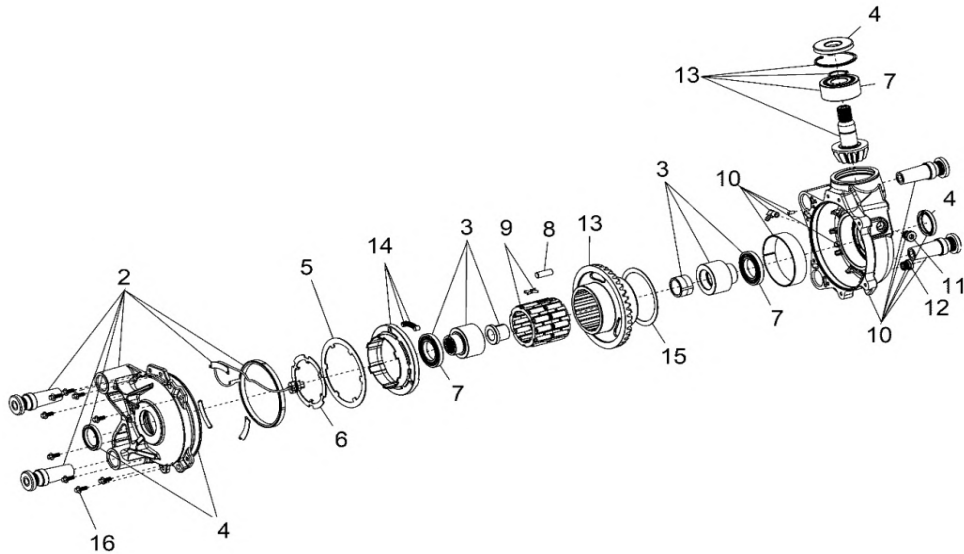

DRIVE TRAIN, FRONT GEARCASE

2021 RZR TURBO S (R02) - Z21PAE92AE/AN/BE/BN/L92AL/AT/BL/BT

POS	SAP	Part Name	Qty
1	1047868	ASM-GEARCASE,FRONT,ISOL	1
2	1047869	ASM. COVER OUTPUT	1
3	1047870	ASM. OUTPUT HUB	1
4	1047871	COMPLETE SEAL REPAIR	1
5	1047872	PLATE, 4WD ARMATURE	1
6	1047873	PLATE, CAGE	1
7	1047874	BEARINGS	1
8	1047875	CAGE ROLLERS	1
9	1047876	ASM. ROLL CAGE	1
10	1047877	ASM. GEARCASE	1
11	1005147	DRAIN PLUG	1
12	1005148	FILL PLUG	1
13	1047878	ASM. GEAR HOUSING & PINION GEAR	1
14	1047879	TORSION RETAINER ASM.	1
15	1047880	SPACER, GEAR	1
16	1047881	COVER, FASTENERS	1