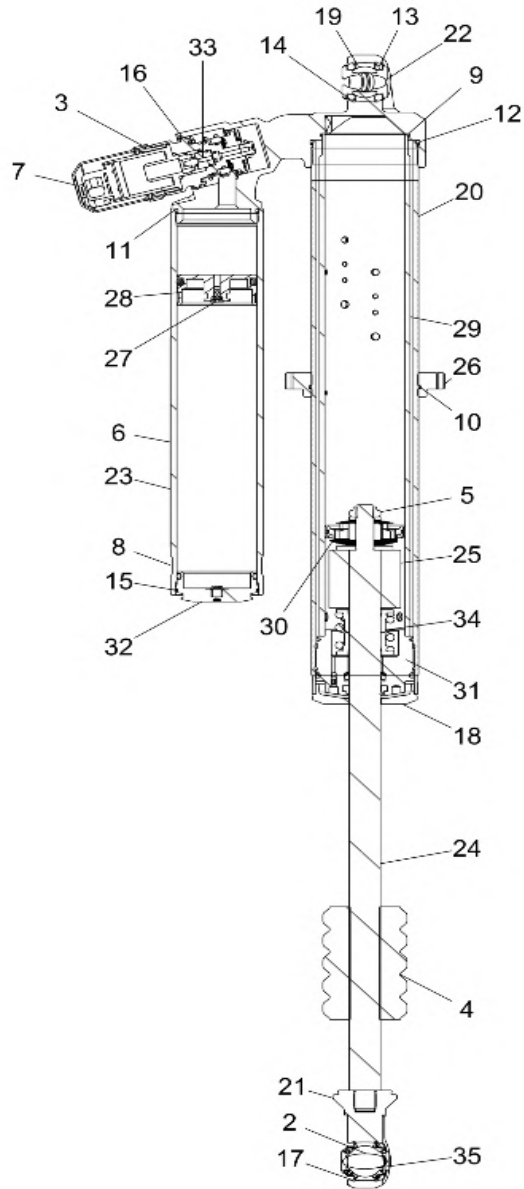

SUSPENSION, REAR SHOCK INTERNALS, TURBO S AND LE

2021 RZR TURBO S (R02) - Z21PAE92AE/AN/BE/BN/L92AL/AT/BL/BT

POS	SAP	Part Name	Qty
1	1048256	SHOCK-REAR,PXP,IBPLV,LTD,LH	1
1	1048257	SHOCK-REAR,PXP,IBPLV,LTD,RH	1
2	-----	-----	2
3	1048207	COVER - LIVE VALVE	1
4	-----	-----	1
5	1046448	FASTENER, STANDARD: NUT, LOCK [1/2-20 X 0.313 TLG]	1
6	-----	-----	4
7	1048208	DECAL - IRD CVR, LIVE	1
8	1048209	DECAL - BAND	1
9	1048210	SEALS:O-RING [(-033) .070 C.S. X 2.364 ID] STANDARD, N-70, STATIC	1
10	-----	-----	1
11	1048211	SEALS:O-RING [(-139) .103 C.S. X 2.175 ID] STANDARD, N-70, STATIC	1
12	1048212	SEALS:O-RING [(-150) .103 C.S. X 2.862 ID] STANDARD, N-70, STATIC	1
13	1048213	SEALS:O-RING [(-315) .210 C.S. X .787 ID] STANDARD, N-70, STATIC	2
14	1048214	RETAINING RING: SNAP [-118] STEEL, GOLD ZINC: PH 15-7 MO, BASIC INTERNAL	2
15	1048215	WIRE, RETAINING RING	1
16	1048216	RETAINING RING: WIRE [0.062 CS X 1.690 INSTALLED OD] SS	1
17	1048217	RING, RET., WIRE SS	2
18	1048218	BEARING CAP	1
19	-----	----- [USE WITH 7045404]	1
20	-----	-----	1
21	-----	-----	1
22	1048219	EYELET PARTS: (T) REDUCER, [0.560 TLG, .476 THRU HOLE] COM 10 SPHERICAL, SLIP FI	2