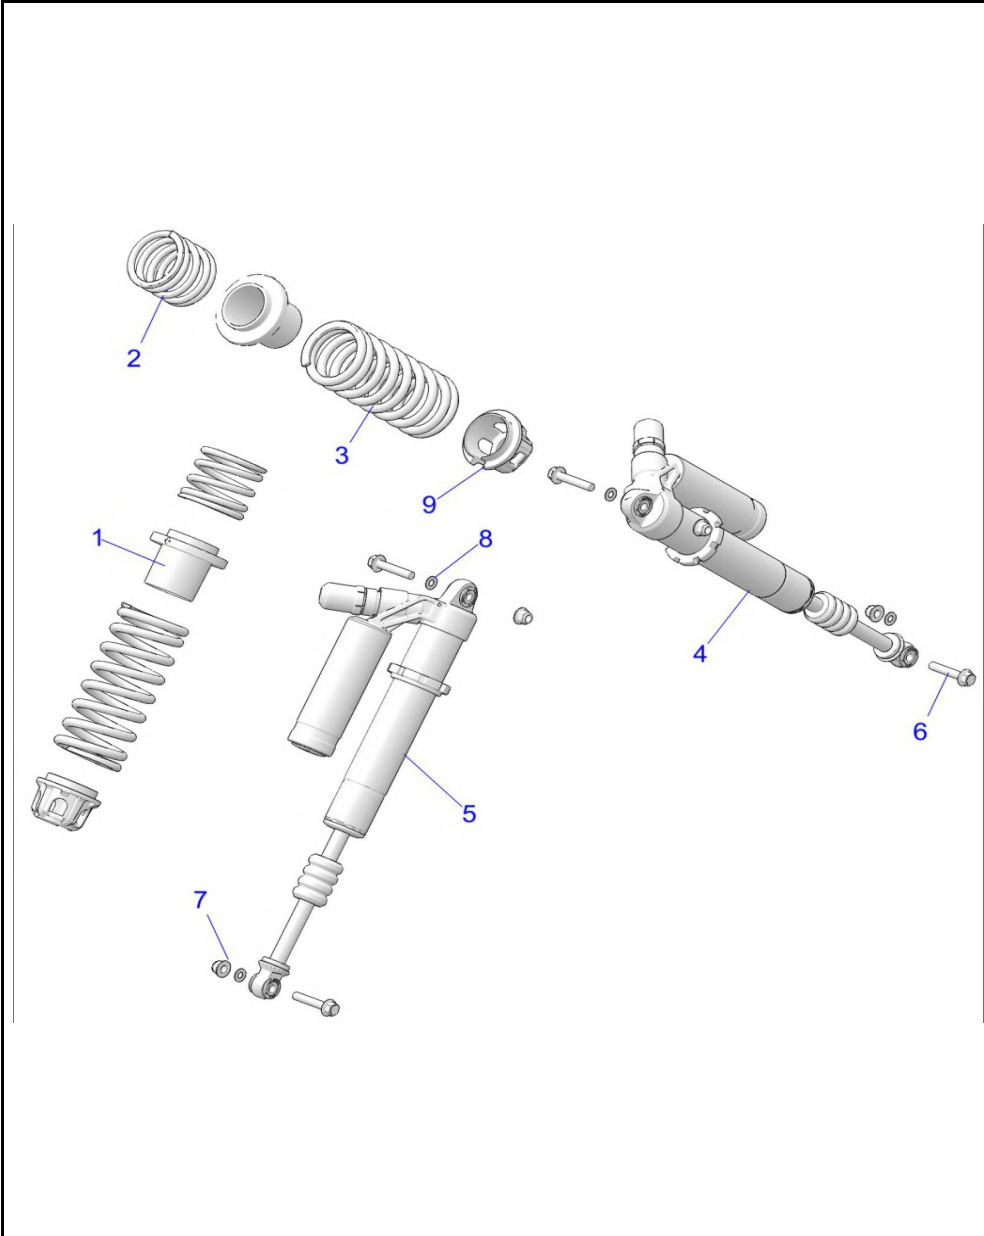

SUSPENSION, FRONT SHOCK MOUNTING, TURBO S AND LE

2021 RZR TURBO S (R02) - Z21PAE92AE/AN/BE/BN/L92AL/AT/BL/BT

POS	SAP	Part Name	Qty
1	1045380	SPACER-SPRING,2.5"	2
2	1048176	SPR-FR,TENDER,M.TTNM MET SM [L92AL] [L92BL]	2
2	1048177	SPR-FRONT,TENDER,INDY RED [L92BL] [L92BT]	
3	1048178	SPR-FRONT,MAIN,M.TTNM MET SM [L92AL] [L92BL]	2
3	1048179	SPR-REAR-MAIN,INDY RED [L92BL] [L92BT]	
4	1048180	SHOCK-FRONT,PXP,IBPLV,LTD,LH	1
5	1048181	SHOCK-FRONT,PXP,IBPLV,LTD,RH	1
6	1014489	SCR-HXFL-M12X1.5X65 10.9 ZOD	4
7	1014501	NUT-M12X1.5,FLG,NYLOC-OLIVE D	4
8	1014524	WSHR-13.0X24.0X2.5 ZPC	4
9	1039590	RETAINER-SPRING,CAST	2