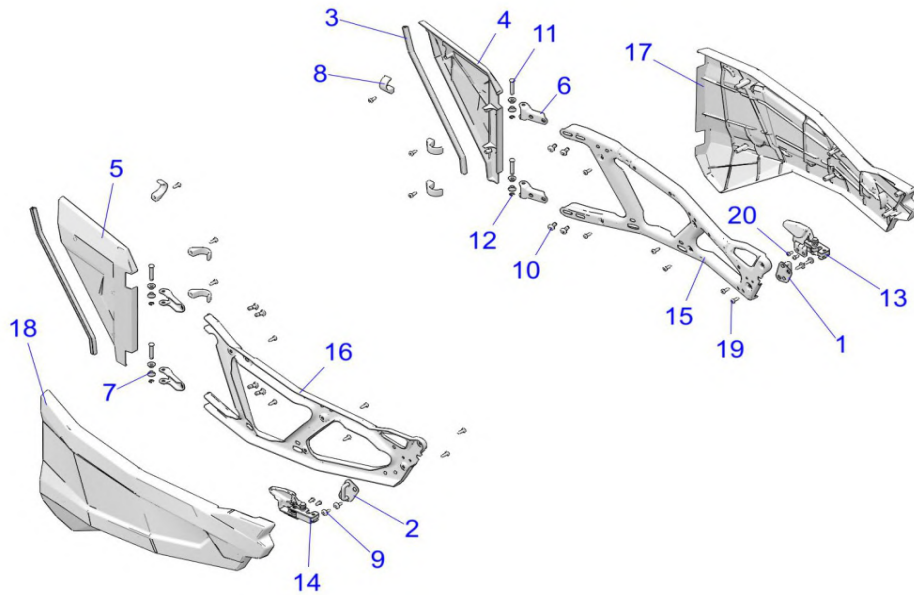

## BODY, DECALS GRAPHICS, VELOCITY

2021 RZR TURBO S (R02) - Z21PAE92AE/AN/BE/BN/L92AL/AT/BL/BT

Illustration is for decal placement only and may not represent actual model.

POS	SAP	Part Name	Qty
8	<a href="#">1047741</a>	DECAL-RR.FNDR,SIDE,TOP,RH [E92AE/BE]	1
8	<a href="#">1047742</a>	DECAL-RR.FNDR,SIDE,TOP,RH [E92AN/BN]	1
9	<a href="#">1047743</a>	DECAL-RR.FNDR,SIDE,BTM,LH [E92AE/BE]	1
9	<a href="#">1047744</a>	DECAL-RR.FNDR,SIDE,BTM,LH [E92AN/BN]	1
9	<a href="#">1047745</a>	DECAL-RR.FNDR,SIDE,BTM,RH [E92AE/BE]	1
9	<a href="#">1047746</a>	DECAL-RR.FNDR,SIDE,BTM,RH [E92AN/BN]	1

# BODY, DOORS

2021 RZR TURBO S (R02) - Z21PAE92AE/AN/BE/BN/L92AL/AT/BL/BT

POS	SAP	Part Name	Qty
1	1001510	STRIKER, WELD, LH	1
2	1001511	STRIKER, WELD, RH	1
3	1047747	SEAL-WTHRSTRP,BOLSTER,RZN	2
4	1047748	ASM., BOLSTER, LH [INCL 3]	1
4	1011904	PANEL, COVER,BOLSTER, INJ,LH, RZN	1
5	1047749	ASM., BOLSTER, RH [INCL 3]	1
5	1011905	PANEL, COVER,BOLSTER, INJ,LH, RZN	1
6	1011491	BRACKET, DOOR, HINGE	4
7	1011897	BUSHING, DOOR, PIVOT	8
8	1045597	BRKT, J MOUNT, INJ, RZN	6
9	1014447	SCREW-TXTH-M6X1.0X20 T40 ZPB	4
10	1014473	SCR-TXTH-M8X1.25X20 8.8 ZB3 P3	8
11	1014591	PIN, DOOR, HINGE	4
12	1014621	E-CLIP,M6 Substituted by 7710492	4
13	1030446	ASM-LATCH,DOOR,LH	1
14	1033790	ASM-LATCH,DOOR,RH	1
15	1011489	STAMPING, DOOR FRAME, LH, MATTE BLACK	1
16	1011490	STAMPING, DOOR FRAME, RH, MATTE BLACK	1
17	1011899	DOOR, SKIN, LH	1
18	1011900	DOOR, SKIN, RH	1
19	1045772	SCR-TX TRUSS-#14X3/4, HI/LO ZBK	AR
20	1014444	SCREW-TXBH-M6X1.0X12 8.8 ZPB D20	4