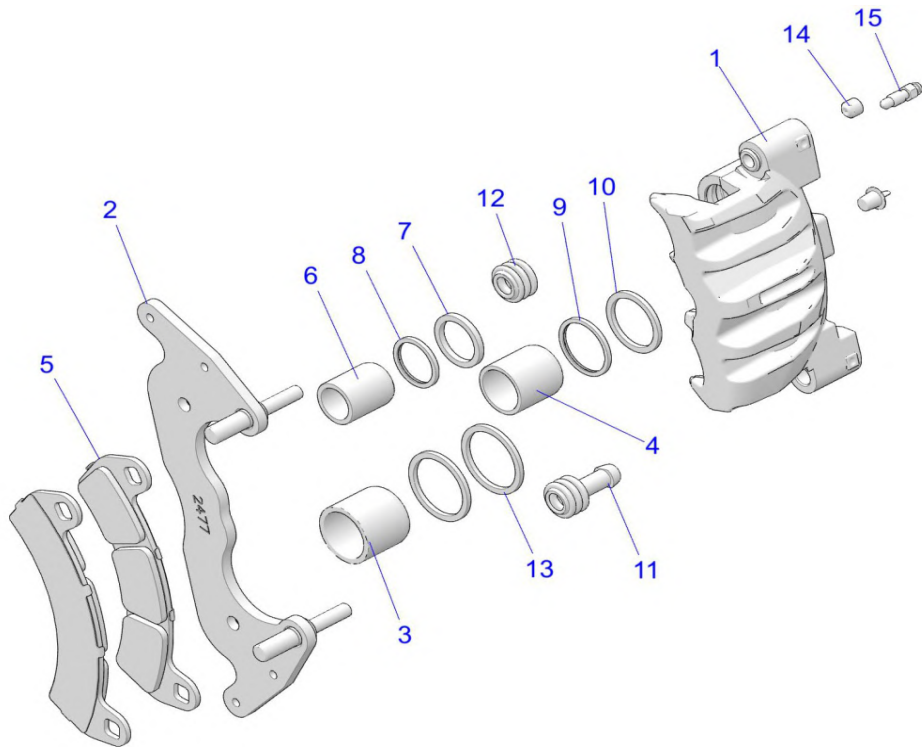

BRAKES, FRONT CALIPER

2021 RZR TURBO S (R02) - Z21PAE92AE/AN/BE/BN/L92AL/AT/BL/BT

POS	SAP	Part Name	Qty
1	1047819	ASM-BRK-CAL-FL-3-PISTON,WT [INCL. ALL]	1
1	1047820	ASM-BRK-CAL-FR-3-PISTON,WT [INCL. ALL]	1
2	1004296	ASM., CALIPER MOUNT	1
3	1011210	PISTON, BRAKE, GROOVED	1
4	1047824	PISTON-CLPR,1.188",SS	1
5	1005171	KIT, BRAKE PAD ASM. [INCL. 4 PADS]	1
6	1047821	PISTON-CLPR,1.000",SS	1
7	1011748	SQUARE RING-MOLDED (.134)	1
8	1040228	SQUARE RING-MOLDED (.099)	1
9	1011749	SQUARE RING-MOLDED (.094)	1
10	1011750	SQUARE RING-MOLDED(.103 X.134)	1
11	1011787	BOOT, PIN BUSHING	1
12	1011788	BOOT, PIN SEAL	1
13	1011791	SEAL, CALIPER, INNER	2
14	1014436	SCREW	1
15	1014062	SCREW, BLEEDER	1