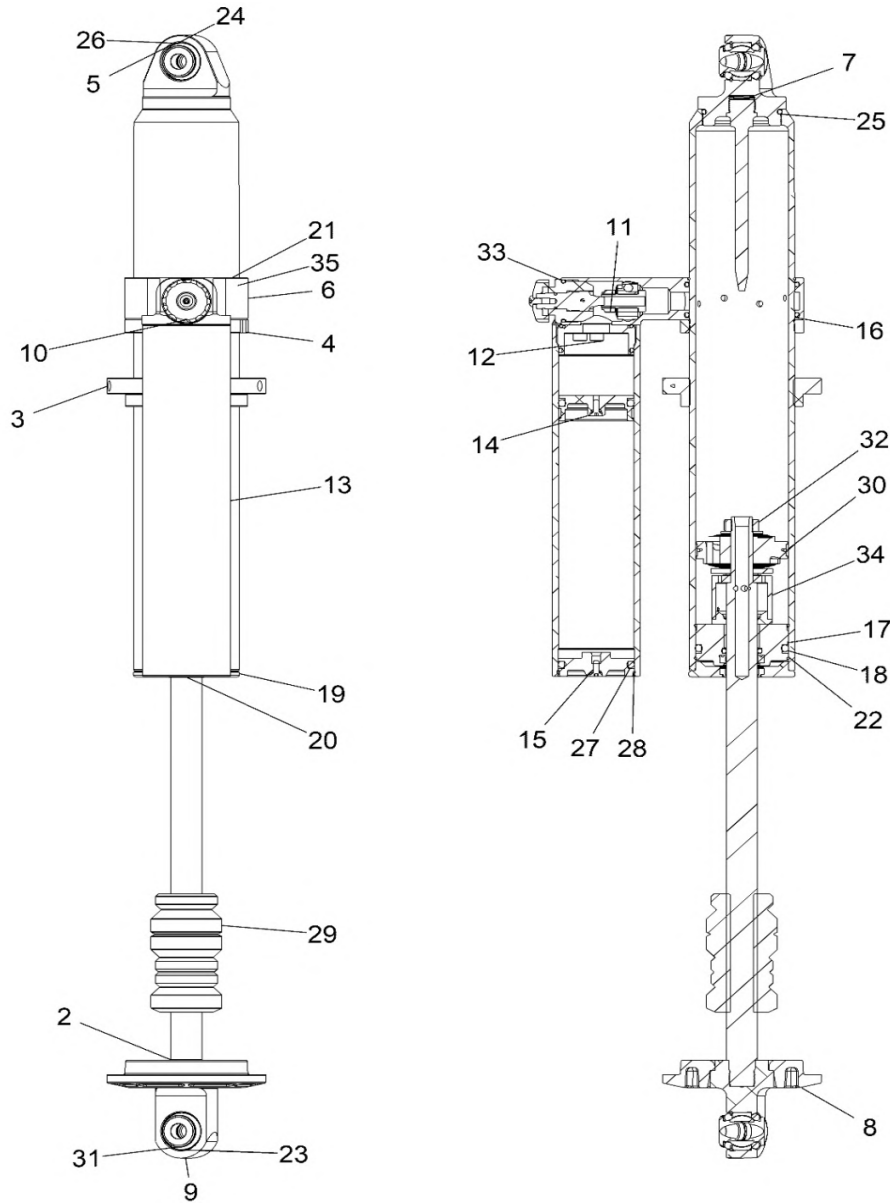

SUSPENSION, REAR SHOCK INTERNALS, VELOCITY

2021 RZR TURBO S (R02) - Z21PAE92AE/AN/BE/BN/L92AL/AT/BL/BT

POS	SAP	Part Name	Qty
30	1048247	PISTON ASSEMBLY	1
31	1048248	HEIM SPACER, 12MM - COM-10	4
32	1048249	NUT, FLEXLOC, THIN, 5/8-18	1
33	1045378	O-RING 2-122	1
34	1048250	ASM, VALVE-CHECK, RR, 2 PC, .100	1
35	1048251	BODY, MID-MOUNT, 3.0 CO, WITH CAP	1