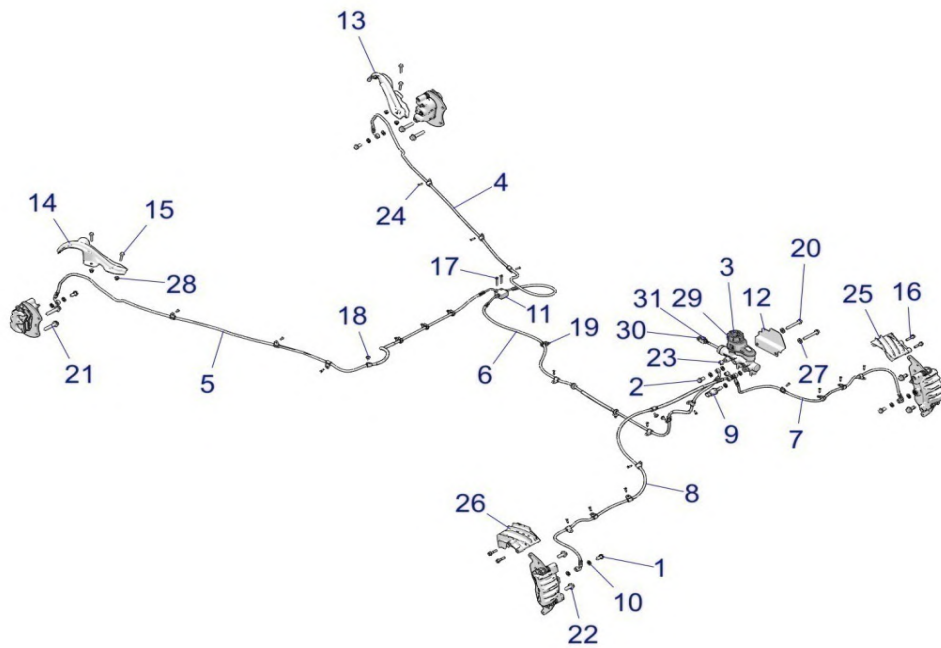

BRAKES, BRAKE LINES AND MASTER CYLINDER

2021 RZR TURBO S (R02) - Z21PAE92AE/AN/BE/BN/L92AL/AT/BL/BT

POS	SAP	Part Name	Qty
31	1045843	Kit, Clevis, Master Cylinder Tandem	1