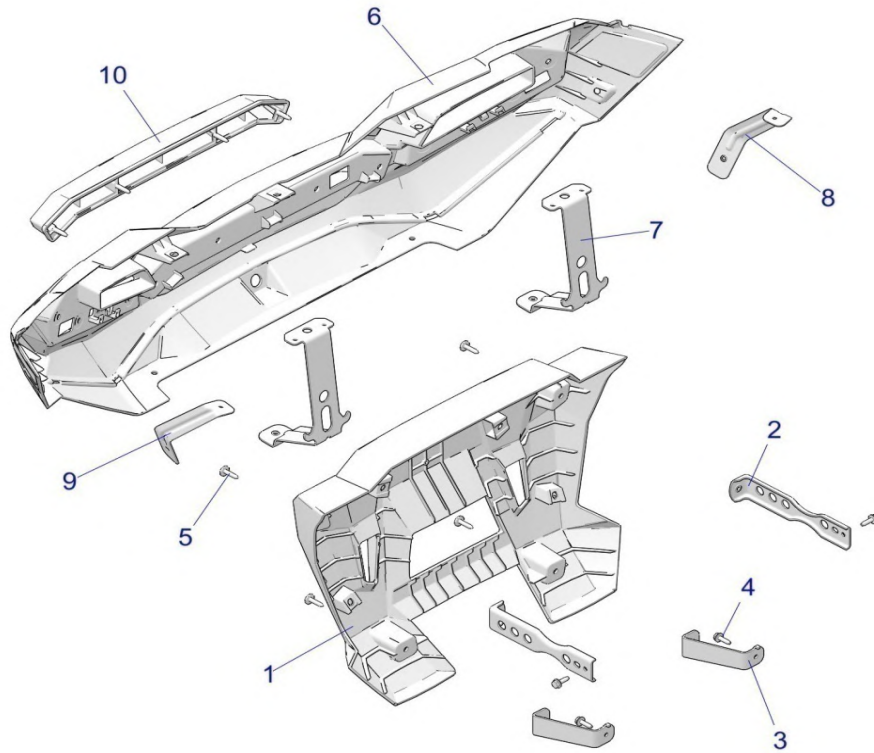

BODY, REAR BUMPER

2021 RZR TURBO S (R02) - Z21PAE92AE/AN/BE/BN/L92AL/AT/BL/BT

POS	SAP	Part Name	Qty
1	1011889	FASCIA, REAR, LOWER, BLACK	1
2	1011488	BRACKET, UPPER, BUMPER, REAR, BLACK	2
3	1047788	BRKT-LOWER,BUMPER,REAR,BLK	2
4	1039683	SCREW	4
5	1014459	SCR-TXTH-M6X1.0X25 ZFB	4
6	1045096	FASCIA-REAR,BLK	1
7	1047789	BRKT-REAR FASCIA,ECOAT	2
8	1047790	BRKT-REAR FASCIA,LH,ECOAT	1
9	1047791	BRKT-REAR FASCIA,RH,ECOAT	1
10	1047792	COVER-CNTR,FILLER,RR,WH LTNG	1