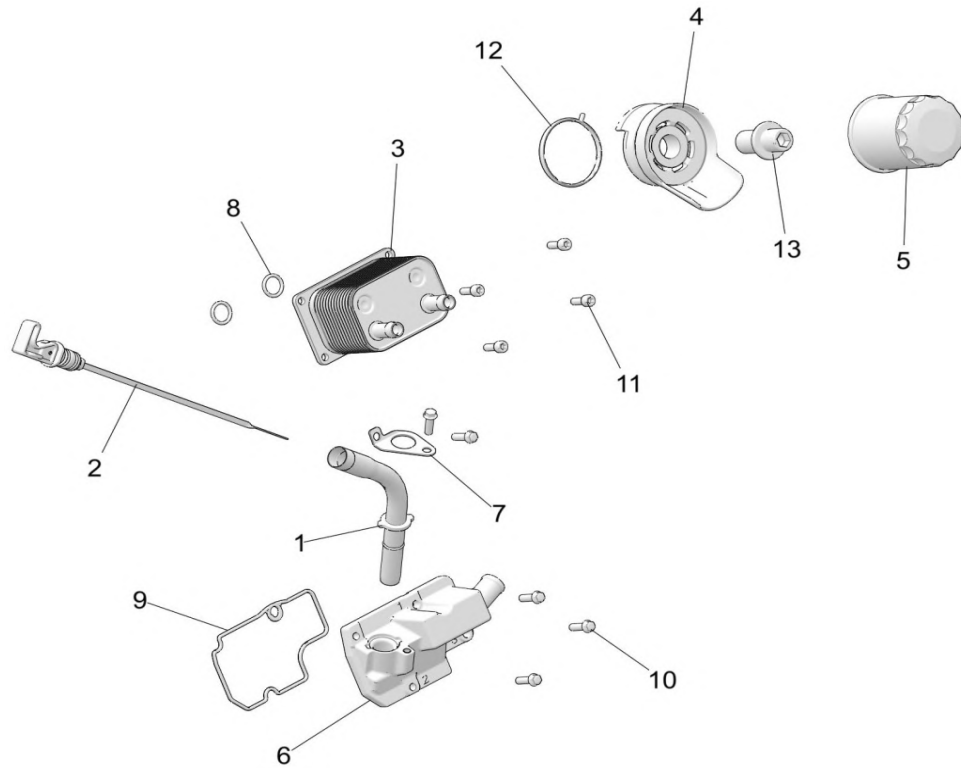

ENGINE, DIPSTICK AND OIL FILTER

2021 RZR TURBO S (R02) - Z21PAE92AE/AN/BE/BN/L92AL/AT/BL/BT

POS	SAP	Part Name	Qty
1	1039541	O-RING	1
1	1048078	ASM., OIL FILL TUBE [INCL. O-RING]	1
2	1007016	ASM-DIPSTICK	1
3	1039352	COOLER, OIL TO WATER	1
4	1048079	ADAPTER-OIL FILTER,MACH	1
5	1006071	FILTER-OIL,10 MICRON	1
6	1039502	COVER, BREATHER	1
7	1039511	BRACKET, TUBE, OIL FILL, LOWER	1
8	1039540	O-RING	2
9	1012352	SEAL, COVER, BREATHER	1
10	1039698	SCREW	5
11	1039747	SCREW	4
12	1048080	SEAL-FILTER ADAPTER	1
13	1048081	BOLT-SHFL-M20X1.5X23.5 8.8 ZPC	1