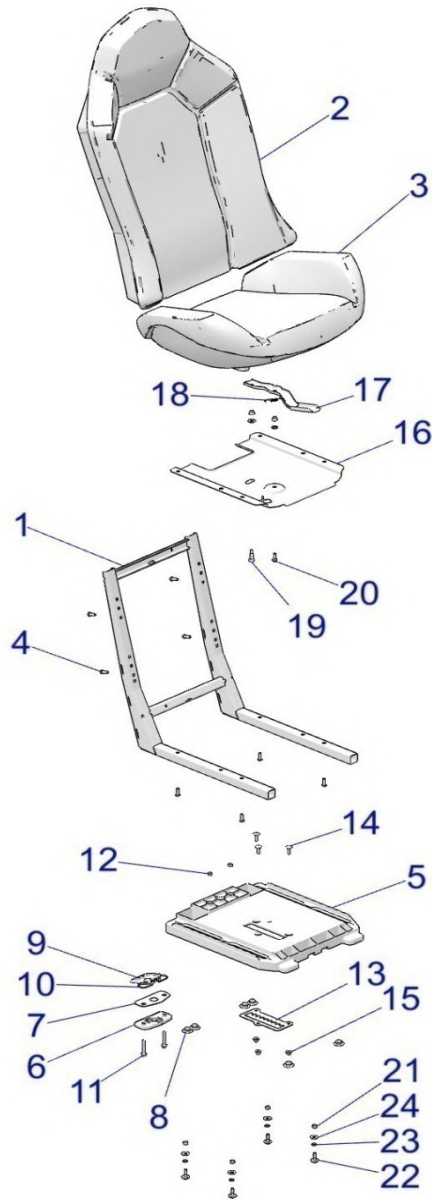

BODY, SEAT ASM. AND SLIDER

2021 RZR TURBO S (R02) - Z21PAE92AE/AN/BE/BN/L92AL/AT/BL/BT

POS	SAP	Part Name	Qty
1	1039345	WELD-FRAME, SEAT	2
2	1047802	ASM-SEAT BACK,BLK/ORGM,BLK ST [E92AE][E92BE]	2
2	1047803	ASM-SEAT BACK,BLK/WHT,BLK ST [E92AN][E92BN]	2
2	1047804	ASM-SEAT BACK,BLK/TTNM/RED ST [L92AL][L92BL][L92AT][L92BT]	2
3	1047805	ASM-SEAT BTM,BLK/ORGM,BLK ST [E92AE][E92BE]	2
3	1047806	ASM-SEAT BTM,BLK/WHT,BLK ST [E92AN][E92BN]	2
3	1047807	ASM-SEAT BTM,BLK/TTNM/RED ST [L92AL][L92BL][L92AT][L92BT]	2
4	1014427	SCREW-1/4-20x3/4 BH TRX, GR5-Z	AR
5	1039395	ASM., BASE, SEAT SLIDER [INCL. 6-14, QTY 6 OF 15,25]	2
5	1039570	SEAT, BASE	2
6	1011896	LATCH, COVER PLATE, BLACK	1
7	1039523	PLATE, LATCH, SEAT	1
8	1039539	GROMMET, SEAT, BASE	12
9	1011830	LEVER, LATCH, SEAT	2
10	1014064	SPRING, LATCH, SEAT	2
11	1039663	SCREW-M6X1.00X40-HX/FL-YD	4
12	1039773	NUT-6MM X 1 NYLOK-Z	4
13	1039520	BRACKET, SEAT, SLIDER, ADJUSTABLE PLATE	2
14	1039712	SCR-RHCARM6X1.0X20 8.8 ZOD	6
15	1014499	NUT- M8X1.25, FLG, NYLOC-OLIVE D	10
16	1039527	BRACKET, SEAT SLIDER MOUNTING PLATE	2
17	1033334	BRACKET, SEAT SLIDER LEVER	2
18	1039605	SPRING	2
19	1039706	SCR-SH-M6X1.0X9.5 12.9 ZY3	2
20	1039709	BOLT, SHOULDER	2
21	1039531	TUBE, SPACER	8
22	1039739	SCR-1/4-20X1-BH-TRX-GR5-Z	8
23	1039795	WASHER-1/4 SPRING LOCK-Y	8
24	1039798	WASHER-FL .281X.750X.062-Y	8