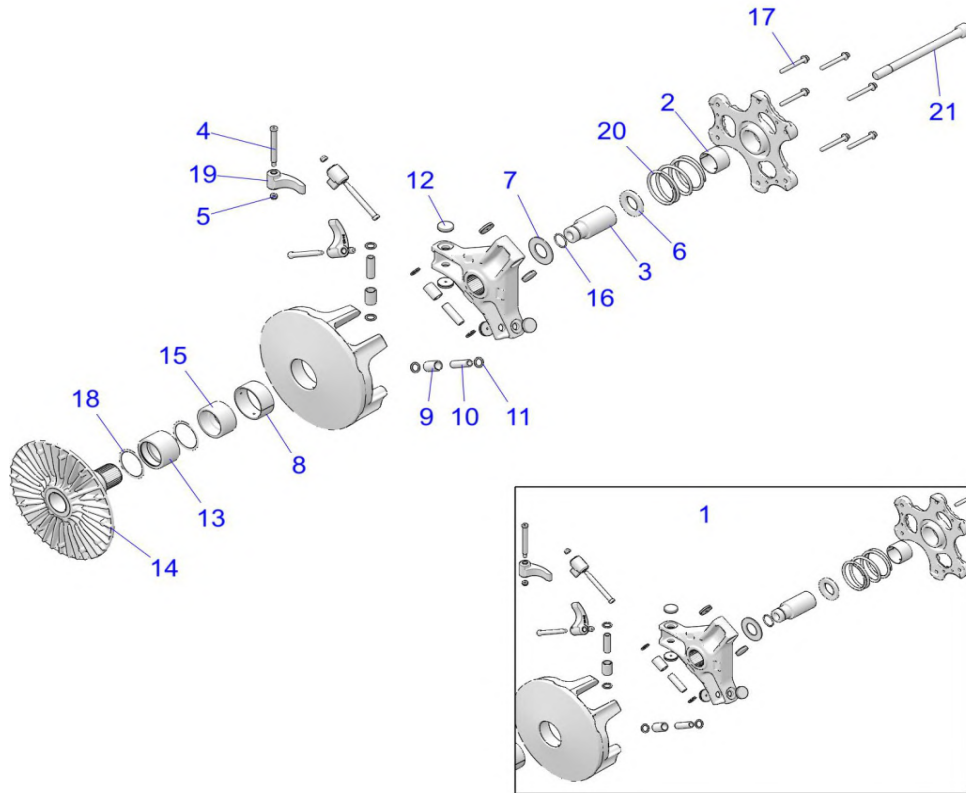

## DRIVE TRAIN, MAIN GEARCASE MOUNTING

2021 RZR TURBO S (R02) - Z21PAE92AE/AN/BE/BN/L92AL/AT/BL/BT

POS	SAP	Part Name	Qty
1	1047927	ASM-GEARCASE,COMPLETE	1
2	1047928	MOUNT, ISOLATOR	1
3	1039630	CLAMP-HOSE, (LARGE GREEN)	1
4	1038235	BOLT	1
5	1039723	SCREW	3
6	1039776	NUT	3
7	1014499	NUT- M8X1.25, FLG, NYLOC-OLIVE D	3
8	1014500	NUT	1
9	1039914	FUEL LINE 1/4"SAE #30R7,100CM	1
10	1047441	CLIP-EDGE,1-3MM THICKNESS	1
11	1039817	CLIP-ROUTING,.472 B.D.,HINGED	2
12	1039581	FITTING-VENT LINE,90	1

# DRIVE TRAIN, PRIMARY CLUTCH

2021 RZR TURBO S (R02) - Z21PAE92AE/AN/BE/BN/L92AL/AT/BL/BT

POS	SAP	Part Name	Qty
1	1047929	ASM-DRIVE CLUTCH, BASIC,31MM [INCL. 2-18]	1
2	1047930	BUSHING-MU,35X39X25	1
3	1047931	POST-CLUTCH,OUTER	1
4	1047932	BOLT-SHOULDER,8X65,10-24	3
5	1014495	NUT-10-24-FLEX LOC-Z	3
6	1047933	WSHR-SPR,26.5X45.7X6.86,P&O	1
7	1047934	WSHR-26.5X49.0X3.60 ZPC	1
8	1047935	BUSHING-MU,55X60X25	1
9	1047936	ASM-SPIDER ROLLR,12X17X25,DP11	3
10	1047937	PIN-SPIDER,8X12X40	3
11	1047938	WASHER-12X17X1.4,SP-21	6
12	1047939	BUTTON-CLUTCH,24X5.25,SCP	6
13	1047940	BEARING-NEEDLE,45X55X35,FKM	1
14	1047941	ASM-SHEAVE,STAT	1
15	1047942	SPACER-CLUTCH	1
16	1047943	O-RING-020 0.875X0.0625	1
17	1014430	SCR-M6X1.0X50.0 HX/FL-Y/D	6
18	1047944	WSHR-45.5X54X0.8,SP-21	2
19	1047945	ASM-WEIGHT,SHIFT,34-112,30MM	3
20	1047946	SPRING-CLUTCH,80-120	1
21	1047947	SCR-HXFL,M14X1.5X180 12.9 SPC	1